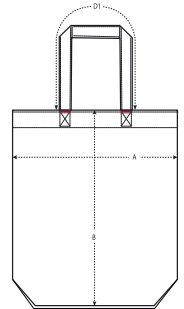

SIZES	XXS	XS	S	M	L	XL	XXL	XXXL	XXXXL
A Half Chest		48	51	54	57	60	63		
B Body Length		61	63	65	67	69	71		
C Sleeve Length									

*Stanley CHANGER
ORGANIC crew neck sweater*

SIZES	XXS	XS	S	M	L	XL	XXL	XXXL	XXXXL
A Half Chest	45.5	48	50.5	53	56	59	62	65	70
B Body Length	63	65	68	72	74	76	78	80	82
C Sleeve Length	61	62	64.5	66	67.5	69	70.5	70.5	70.5

STANLEY/STELLA

Stanley DRUMMER
ORGANIC Basic hooded sweater

SIZES	XXS	XS	S	M	L	XL	XXL	XXXL	XXXXL	XXXXXL
A Half Chest	46.5	49	51.5	54	57	60	63	66	71	76
B Body Length	61	63	66	70	72	74	76	78	80	81
C Sleeve Length	60.5	61.5	64	65.5	67	68.5	70	70	70	70

STANLEY/STELLA

Stanley CRUISER
ORGANIC Premium hooded sweater

SIZES	XXS	XS	S	M	L	XL	XXL	XXXL	XXXXL	XXXXXL
A Half Chest	46.5	49	51.5	54	57	60	63	66	71	0
B Body Length	63	65	68	72	74	76	78	80	82	0
C Sleeve Length	60.5	61.5	64	65.5	67	68.5	70	70	70	0

W101 / Basic Tote Bag

SIZES		OS
A	Width	38
B	Length	42
D1	Strap Length	65

STANLEY/STELLA

Stanley TOTE BAG / *ORGANIC* premium

SIZES		OS
A	Width	37
B	Length	39
D1	Strap Length	65

FABRIC MERCH

WE PRINT • SELL • SHIP