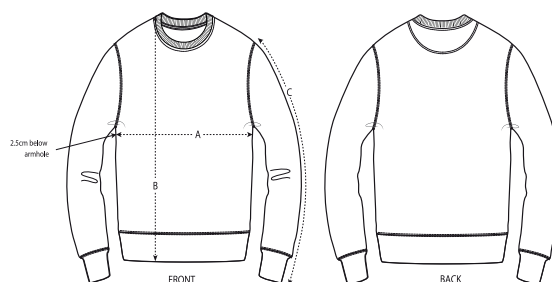

STANLEY/STELLA

Stanley EXPRESSER / **ORGANIC** Premium Shirt
(No neck label)

FITTED

SIZES		XS	S	M	L	XL	XXL
A	Half C hest	42	44.5	47.5	50.5	53.5	56.5
B	Body Length	62	64	66	68	69	69
C	Sleeve Length	16	16	17	17	18	18

GILDAN

Gildan ULTRA COTTON LongSleeve T-shirt

SIZES		S	M	L	XL	XXL
A	Half Chest	46	50	56	61	66
B	Body Length	71	73,5	76	79	81

STANLEY/STELLA

Stanley SHIFTS DRY Longsleeve / **ORGANIC** Premium Shirt

SIZES		S	M	L	XL	XXL
A	Half C hest	48.5	51.5	54.5	57.5	60.5
B	Body Length	70	73	75	77	79
C	Sleeve Length	65.5	66.5	67.5	68.5	69.5

*King Crew Neck Basic sweater
(neck label)*

SIZES	XS	S	M	L	XL	XXL	XXXL	XXXXL
A Half Chest	49	50	56	59	63	66	70	74
B Body Length	69	71	73	75	77	79	80	81
C Sleeve Length								

*N62 Classic Sweatshirt
(No neck label)*

SIZES	XXS	XS	S	M	L	XL	XXL	XXXL	XXXXL
A Half Chest		48	51	54	57	60	63		
B Body Length		61	63	65	67	69	71		
C Sleeve Length									

*Stanley CHANGER
ORGANIC crew neck sweater*

SIZES	XXS	XS	S	M	L	XL	XXL	XXXL	XXXXL
A Half Chest	45.5	48	50.5	53	56	59	62	65	70
B Body Length	63	65	68	72	74	76	78	80	82
C Sleeve Length	61	62	64.5	66	67.5	69	70.5	70.5	70.5