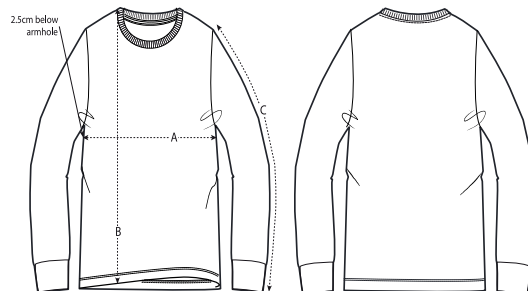

FABRIC MERCH

WE PRINT • SELL • SHIP

T-SHIRT / VROUWEN

STANLEY/STELLA

Stanley JAZZER / **ORGANIC** Basic Shirt
(No neck label)

MEDIUM FIT

SIZES		XS	S	M	L	XL	XXL	XXXL
A	Half C hest	42	45	48	51	54	57	60
B	Body Length	62	64	66	68	69	69	69
C	Sleeve Length	15	15	16	16	17	17	17.5

STANLEY/STELLA

Stanley EXPRESSER / **ORGANIC** Premium Shirt
(No neck label)

FITTED

SIZES		XS	S	M	L	XL	XXL
A	Half C hest	42	44.5	47.5	50.5	53.5	56.5
B	Body Length	62	64	66	68	69	69
C	Sleeve Length	16	16	17	17	18	18

GILDAN

Gildan ULTRA COTTON LongSleeve T-shirt

SIZES		S	M	L	XL	XXL
A	Half Chest	46	50	56	61	66
B	Body Length	71	73,5	76	79	81

STANLEY/STELLA

Stanley SHIFTS DRY Longsleeve / **ORGANIC** Premium Shirt

SIZES		S	M	L	XL	XXL
A	Half C hest	48.5	51.5	54.5	57.5	60.5
B	Body Length	70	73	75	77	79
C	Sleeve Length	65.5	66.5	67.5	68.5	69.5

SIZES	XXS	XS	S	M	L	XL	XXL	XXXL	XXXXL
A Half Chest		48	51	54	57	60	63		
B Body Length		61	63	65	67	69	71		
C Sleeve Length									

*Stanley CHANGER
ORGANIC crew neck sweater*

SIZES	XXS	XS	S	M	L	XL	XXL	XXXL	XXXXL
A Half Chest	45.5	48	50.5	53	56	59	62	65	70
B Body Length	63	65	68	72	74	76	78	80	82
C Sleeve Length	61	62	64.5	66	67.5	69	70.5	70.5	70.5