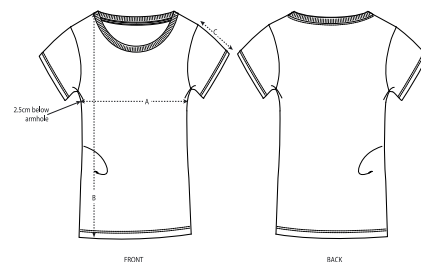

GILDAN

GILDAN Heavy Cotton T / Standard promo Shirt
(neck label)

SIZES		S	M	L	XL	XXL	XXXL	XXXXL	XXXXXL
A	Half Chest	46	49	51	55	59	61	63	65
B	Body Length	71	74	76	79	81	84	86	88
C	Sleeve Length	22	23	24	25	26	27	28	29

FABRIC MERCH

WE PRINT • SELL • SHIP

T-SHIRT / VROUWEN

STANLEY/STELLA

Stanley JAZZER / **ORGANIC** Basic Shirt
(No neck label)

MEDIUM FIT

SIZES		XS	S	M	L	XL	XXL	XXXL
A	Half C hest	42	45	48	51	54	57	60
B	Body Length	62	64	66	68	69	69	69
C	Sleeve Length	15	15	16	16	17	17	17.5

STANLEY/STELLA

Stanley EXPRESSER / **ORGANIC** Premium Shirt
(No neck label)

FITTED

SIZES		XS	S	M	L	XL	XXL
A	Half C hest	42	44.5	47.5	50.5	53.5	56.5
B	Body Length	62	64	66	68	69	69
C	Sleeve Length	16	16	17	17	18	18

GILDAN

Gildan ULTRA COTTON LongSleeve T-shirt

SIZES		S	M	L	XL	XXL
A	Half Chest	46	50	56	61	66
B	Body Length	71	73,5	76	79	81

STANLEY/STELLA

Stanley SHIFTS DRY Longsleeve / **ORGANIC** Premium Shirt

SIZES		S	M	L	XL	XXL
A	Half C hest	48.5	51.5	54.5	57.5	60.5
B	Body Length	70	73	75	77	79
C	Sleeve Length	65.5	66.5	67.5	68.5	69.5