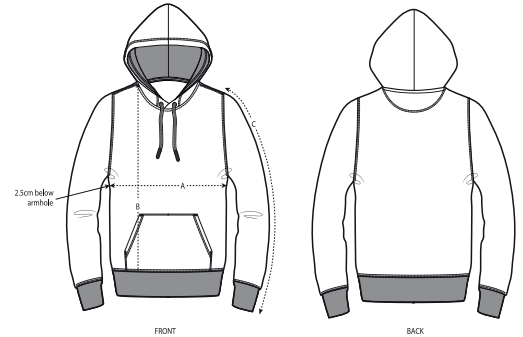

*King Crew Neck Basic sweater
(neck label)*

SIZES	XS	S	M	L	XL	XXL	XXXL	XXXXL
A Half Chest	49	50	56	59	63	66	70	74
B Body Length	69	71	73	75	77	79	80	81
C Sleeve Length								

*N62 Classic Sweatshirt
(No neck label)*

SIZES	XXS	XS	S	M	L	XL	XXL	XXXL	XXXXL
A Half Chest		48	51	54	57	60	63		
B Body Length		61	63	65	67	69	71		
C Sleeve Length									

*Stanley CHANGER
ORGANIC crew neck sweater*

SIZES	XXS	XS	S	M	L	XL	XXL	XXXL	XXXXL
A Half Chest	45.5	48	50.5	53	56	59	62	65	70
B Body Length	63	65	68	72	74	76	78	80	82
C Sleeve Length	61	62	64.5	66	67.5	69	70.5	70.5	70.5

GILDAN or Just Hoods AWDis

GILDAN Heavy Cotton hooded sweater
or
JUST HOODS College hooded sweater

SIZES	S	M	L	XL	XXL	XXXL	XXXXL	XXXXXL
A Half Chest	51	56	61	66	71	76	81	86
B Body Length	68	71	74	76	79	81	84	86
C Sleeve Length	85	88	90	92	95	98	100	103

STANLEY/STELLA

Stanley DRUMMER
ORGANIC Basic hooded sweater

SIZES	XXS	XS	S	M	L	XL	XXL	XXXL	XXXXL	XXXXXL
A Half Chest	46.5	49	51.5	54	57	60	63	66	71	76
B Body Length	61	63	66	70	72	74	76	78	80	81
C Sleeve Length	60.5	61.5	64	65.5	67	68.5	70	70	70	70