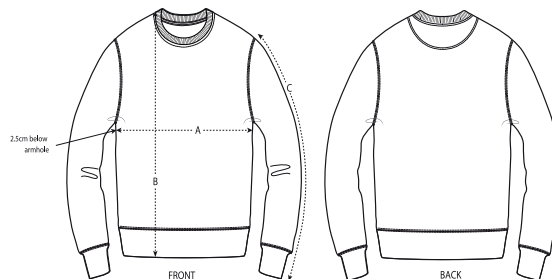

STANLEY/STELLA

Stanley EXPRESSER / **ORGANIC** Premium Shirt
(No neck label)

FITTED

SIZES		XS	S	M	L	XL	XXL
A	Half C hest	42	44.5	47.5	50.5	53.5	56.5
B	Body Length	62	64	66	68	69	69
C	Sleeve Length	16	16	17	17	18	18

GILDAN

Gildan ULTRA COTTON LongSleeve T-shirt

SIZES		S	M	L	XL	XXL
A	Half Chest	46	50	56	61	66
B	Body Length	71	73,5	76	79	81

STANLEY/STELLA

Stanley SHIFTS DRY Longsleeve / **ORGANIC** Premium Shirt

SIZES		S	M	L	XL	XXL
A	Half C hest	48.5	51.5	54.5	57.5	60.5
B	Body Length	70	73	75	77	79
C	Sleeve Length	65.5	66.5	67.5	68.5	69.5

*King Crew Neck Basic sweater
(neck label)*

SIZES	XS	S	M	L	XL	XXL	XXXL	XXXXL
A Half Chest	49	50	56	59	63	66	70	74
B Body Length	69	71	73	75	77	79	80	81
C Sleeve Length								

*N62 Classic Sweatshirt
(No neck label)*

SIZES	XXS	XS	S	M	L	XL	XXL	XXXL	XXXXL
A Half Chest		48	51	54	57	60	63		
B Body Length		61	63	65	67	69	71		
C Sleeve Length									

*Stanley CHANGER
ORGANIC crew neck sweater*

SIZES	XXS	XS	S	M	L	XL	XXL	XXXL	XXXXL
A Half Chest	45.5	48	50.5	53	56	59	62	65	70
B Body Length	63	65	68	72	74	76	78	80	82
C Sleeve Length	61	62	64.5	66	67.5	69	70.5	70.5	70.5