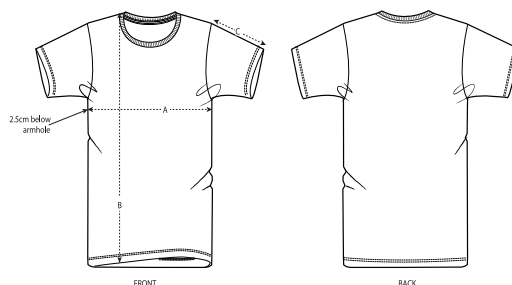

STANLEY/STELLA

Stanley **ROCKER** / **ORGANIC** Basic Shirt
(No neck label)

SIZES		XXS	XS	S	M	L	XL	XXL	XXXL	XXXXL	XXXXXL
A	Half Chest	45	47	50	53	56	59	62	65	70	75
B	Body Length	64	66	69	72	74	76	78	80	82	84
C	Sleeve Length	18.5	19	20	21	22	22	23	24	24	24.5

STANLEY/STELLA

Stanley **CREATOR**
ORGANIC Premium Shirt

SIZES		XXS	XS	S	M	L	XL	XXL	XXXL	XXXXL	XXXXXL
A	Half Chest	43.5	46	49	52	55	58	61	64	69	74
B	Body Length	64	66	69	72	74	76	78	80	82	84
C	Sleeve Length	19	19.5	20.5	21.5	22.5	22.5	23.5	24.5	24.5	25

GILDAN

GILDAN Heavy Cotton T / Standard promo Shirt
(neck label)

SIZES		S	M	L	XL	XXL	XXXL	XXXXL	XXXXXL
A	Half Chest	46	49	51	55	59	61	63	65
B	Body Length	71	74	76	79	81	84	86	88
C	Sleeve Length	22	23	24	25	26	27	28	29

STANLEY/STELLA

Stanley EXPRESSER / **ORGANIC** Premium Shirt
(No neck label)

FITTED

SIZES		XS	S	M	L	XL	XXL
A	Half C hest	42	44.5	47.5	50.5	53.5	56.5
B	Body Length	62	64	66	68	69	69
C	Sleeve Length	16	16	17	17	18	18