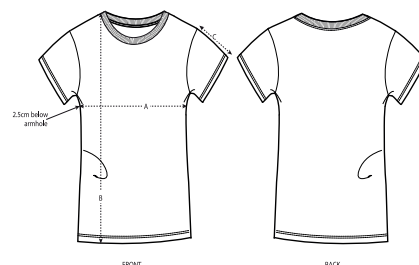

GILDAN

GILDAN Heavy Cotton T / Standard promo Shirt
(neck label)

SIZES		S	M	L	XL	XXL	XXXL	XXXXL	XXXXXL
A	Half Chest	46	49	51	55	59	61	63	65
B	Body Length	71	74	76	79	81	84	86	88
C	Sleeve Length	22	23	24	25	26	27	28	29

FABRIC MERCH

WE PRINT • SELL • SHIP

T-SHIRT / VROUWEN

STANLEY/STELLA

Stanley JAZZER / **ORGANIC** Basic Shirt
(No neck label)

MEDIUM FIT

SIZES		XS	S	M	L	XL	XXL	XXXL
A	Half C hest	42	45	48	51	54	57	60
B	Body Length	62	64	66	68	69	69	69
C	Sleeve Length	15	15	16	16	17	17	17.5

STANLEY/STELLA

Stanley EXPRESSER / **ORGANIC** Premium Shirt
(No neck label)

FITTED

SIZES		XS	S	M	L	XL	XXL
A	Half C hest	42	44.5	47.5	50.5	53.5	56.5
B	Body Length	62	64	66	68	69	69
C	Sleeve Length	16	16	17	17	18	18

GILDAN

Gildan ULTRA COTTON LongSleeve T-shirt

SIZES		S	M	L	XL	XXL
A	Half Chest	46	50	56	61	66
B	Body Length	71	73,5	76	79	81

STANLEY/STELLA

Stanley SHIFTS DRY Longsleeve / **ORGANIC** Premium Shirt

SIZES		S	M	L	XL	XXL
A	Half C hest	48.5	51.5	54.5	57.5	60.5
B	Body Length	70	73	75	77	79
C	Sleeve Length	65.5	66.5	67.5	68.5	69.5