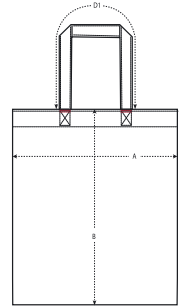

SIZES	XXS	XS	S	M	L	XL	XXL	XXXL	XXXXL
A Half Chest		48	51	54	57	60	63		
B Body Length		61	63	65	67	69	71		
C Sleeve Length									

*Stanley CHANGER
ORGANIC crew neck sweater*

SIZES	XXS	XS	S	M	L	XL	XXL	XXXL	XXXXL
A Half Chest	45.5	48	50.5	53	56	59	62	65	70
B Body Length	63	65	68	72	74	76	78	80	82
C Sleeve Length	61	62	64.5	66	67.5	69	70.5	70.5	70.5

STANLEY/STELLA

Stanley DRUMMER
ORGANIC Basic hooded sweater

SIZES	XXS	XS	S	M	L	XL	XXL	XXXL	XXXXL	XXXXXL
A Half Chest	46.5	49	51.5	54	57	60	63	66	71	76
B Body Length	61	63	66	70	72	74	76	78	80	81
C Sleeve Length	60.5	61.5	64	65.5	67	68.5	70	70	70	70

STANLEY/STELLA

Stanley CRUISER
ORGANIC Premium hooded sweater

SIZES	XXS	XS	S	M	L	XL	XXL	XXXL	XXXXL	XXXXXL
A Half Chest	46.5	49	51.5	54	57	60	63	66	71	0
B Body Length	63	65	68	72	74	76	78	80	82	0
C Sleeve Length	60.5	61.5	64	65.5	67	68.5	70	70	70	0

W101 / Basic Tote Bag

SIZES		OS
A	Width	38
B	Length	42
D1	Strap Length	65

STANLEY/STELLA

Stanley TOTE BAG / *ORGANIC* premium

SIZES		OS
A	Width	37
B	Length	39
D1	Strap Length	65

FABRIC MERCH

WE PRINT • SELL • SHIP