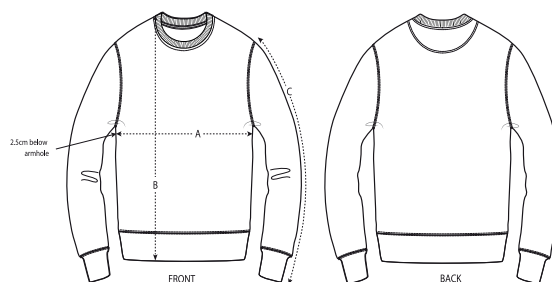

GILDAN

Gildan ULTRA COTTON LongSleeve T-shirt

SIZES		S	M	L	XL	XXL
A	Half Chest	46	50	56	61	66
B	Body Length	71	73,5	76	79	81

STANLEY/STELLA

Stanley SHIFTS DRY Longsleeve / **ORGANIC** Premium Shirt

SIZES		S	M	L	XL	XXL
A	Half C hest	48.5	51.5	54.5	57.5	60.5
B	Body Length	70	73	75	77	79
C	Sleeve Length	65.5	66.5	67.5	68.5	69.5

*King Crew Neck Basic sweater
(neck label)*

SIZES	XS	S	M	L	XL	XXL	XXXL	XXXXL
A Half Chest	49	50	56	59	63	66	70	74
B Body Length	69	71	73	75	77	79	80	81
C Sleeve Length								

*N62 Classic Sweatshirt
(No neck label)*

SIZES	XXS	XS	S	M	L	XL	XXL	XXXL	XXXXL
A Half Chest		48	51	54	57	60	63		
B Body Length		61	63	65	67	69	71		
C Sleeve Length									

*Stanley CHANGER
ORGANIC crew neck sweater*

SIZES	XXS	XS	S	M	L	XL	XXL	XXXL	XXXXL
A Half Chest	45.5	48	50.5	53	56	59	62	65	70
B Body Length	63	65	68	72	74	76	78	80	82
C Sleeve Length	61	62	64.5	66	67.5	69	70.5	70.5	70.5