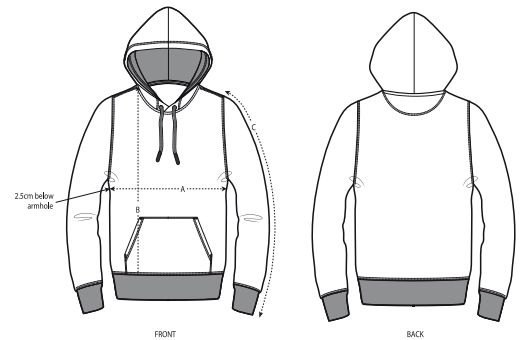

SIZES	XXS	XS	S	M	L	XL	XXL	XXXL	XXXXL
A Half Chest		48	51	54	57	60	63		
B Body Length		61	63	65	67	69	71		
C Sleeve Length									

*Stanley CHANGER
ORGANIC crew neck sweater*

SIZES	XXS	XS	S	M	L	XL	XXL	XXXL	XXXXL
A Half Chest	45.5	48	50.5	53	56	59	62	65	70
B Body Length	63	65	68	72	74	76	78	80	82
C Sleeve Length	61	62	64.5	66	67.5	69	70.5	70.5	70.5

GILDAN or Just Hoods AWDis

GILDAN Heavy Cotton hooded sweater
or
JUST HOODS College hooded sweater

SIZES	S	M	L	XL	XXL	XXXL	XXXXL	XXXXXL
A Half Chest	51	56	61	66	71	76	81	86
B Body Length	68	71	74	76	79	81	84	86
C Sleeve Length	85	88	90	92	95	98	100	103

STANLEY/STELLA

Stanley DRUMMER
ORGANIC Basic hooded sweater

SIZES	XXS	XS	S	M	L	XL	XXL	XXXL	XXXXL	XXXXXL
A Half Chest	46.5	49	51.5	54	57	60	63	66	71	76
B Body Length	61	63	66	70	72	74	76	78	80	81
C Sleeve Length	60.5	61.5	64	65.5	67	68.5	70	70	70	70

STANLEY/STELLA

Stanley CRUISER
ORGANIC Premium hooded sweater

SIZES	XXS	XS	S	M	L	XL	XXL	XXXL	XXXXL	XXXXXL
A Half Chest	46.5	49	51.5	54	57	60	63	66	71	0
B Body Length	63	65	68	72	74	76	78	80	82	0
C Sleeve Length	60.5	61.5	64	65.5	67	68.5	70	70	70	0