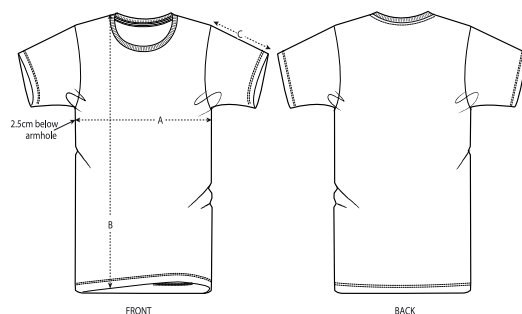

STANLEY/STELLA

Stanley **ROCKER** / **ORGANIC** Basic Shirt
(No neck label)

SIZES		XXS	XS	S	M	L	XL	XXL	XXXL	XXXXL	XXXXXL
A	Half Chest	45	47	50	53	56	59	62	65	70	75
B	Body Length	64	66	69	72	74	76	78	80	82	84
C	Sleeve Length	18.5	19	20	21	22	22	23	24	24	24.5

STANLEY/STELLA

Stanley **CREATOR**
ORGANIC Premium Shirt

SIZES		XXS	XS	S	M	L	XL	XXL	XXXL	XXXXL	XXXXXL
A	Half Chest	43.5	46	49	52	55	58	61	64	69	74
B	Body Length	64	66	69	72	74	76	78	80	82	84
C	Sleeve Length	19	19.5	20.5	21.5	22.5	22.5	23.5	24.5	24.5	25

GILDAN

GILDAN Heavy Cotton T / Standard promo Shirt
(neck label)

SIZES		S	M	L	XL	XXL	XXXL	XXXXL	XXXXXL
A	Half Chest	46	49	51	55	59	61	63	65
B	Body Length	71	74	76	79	81	84	86	88
C	Sleeve Length	22	23	24	25	26	27	28	29

FABRIC MERCH

WE PRINT • SELL • SHIP

T-SHIRT / VROUWEN

STANLEY/STELLA

Stanley JAZZER / **ORGANIC** Basic Shirt
(No neck label)

MEDIUM FIT

SIZES		XS	S	M	L	XL	XXL	XXXL
A	Half C hest	42	45	48	51	54	57	60
B	Body Length	62	64	66	68	69	69	69
C	Sleeve Length	15	15	16	16	17	17	17.5