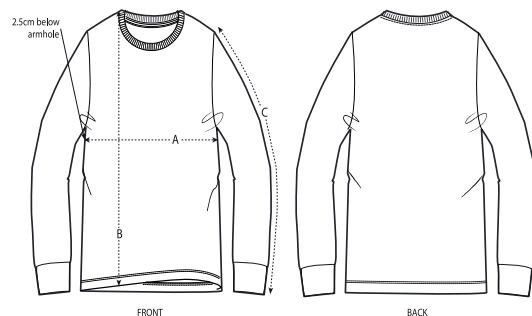

STANLEY/STELLA

Stanley EXPRESSER / **ORGANIC** Premium Shirt
(No neck label)

FITTED

SIZES		XS	S	M	L	XL	XXL
A	Half C hest	42	44.5	47.5	50.5	53.5	56.5
B	Body Length	62	64	66	68	69	69
C	Sleeve Length	16	16	17	17	18	18

GILDAN

Gildan ULTRA COTTON LongSleeve T-shirt

SIZES		S	M	L	XL	XXL
A	Half Chest	46	50	56	61	66
B	Body Length	71	73,5	76	79	81

STANLEY/STELLA

Stanley SHIFTS DRY Longsleeve / **ORGANIC** Premium Shirt

SIZES		S	M	L	XL	XXL
A	Half C hest	48.5	51.5	54.5	57.5	60.5
B	Body Length	70	73	75	77	79
C	Sleeve Length	65.5	66.5	67.5	68.5	69.5

*King Crew Neck Basic sweater
(neck label)*

SIZES	XS	S	M	L	XL	XXL	XXXL	XXXXL
A Half Chest	49	50	56	59	63	66	70	74
B Body Length	69	71	73	75	77	79	80	81
C Sleeve Length								

*N62 Classic Sweatshirt
(No neck label)*

SIZES	XXS	XS	S	M	L	XL	XXL	XXXL	XXXXL
A Half Chest		48	51	54	57	60	63		
B Body Length		61	63	65	67	69	71		
C Sleeve Length									

*Stanley CHANGER
ORGANIC crew neck sweater*

SIZES	XXS	XS	S	M	L	XL	XXL	XXXL	XXXXL
A Half Chest	45.5	48	50.5	53	56	59	62	65	70
B Body Length	63	65	68	72	74	76	78	80	82
C Sleeve Length	61	62	64.5	66	67.5	69	70.5	70.5	70.5