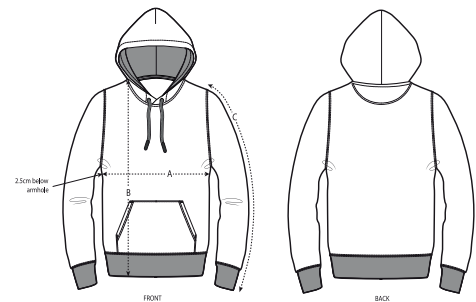

SIZES	XXS	XS	S	M	L	XL	XXL	XXXL	XXXXL
A Half Chest		48	51	54	57	60	63		
B Body Length		61	63	65	67	69	71		
C Sleeve Length									

*Stanley CHANGER
ORGANIC crew neck sweater*

SIZES	XXS	XS	S	M	L	XL	XXL	XXXL	XXXXL
A Half Chest	45.5	48	50.5	53	56	59	62	65	70
B Body Length	63	65	68	72	74	76	78	80	82
C Sleeve Length	61	62	64.5	66	67.5	69	70.5	70.5	70.5

GILDAN or Just Hoods AWDis

GILDAN Heavy Cotton hooded sweater
or
JUST HOODS College hooded sweater

SIZES	S	M	L	XL	XXL	XXXL	XXXXL	XXXXXL
A Half Chest	51	56	61	66	71	76	81	86
B Body Length	68	71	74	76	79	81	84	86
C Sleeve Length	85	88	90	92	95	98	100	103

STANLEY/STELLA

Stanley DRUMMER
ORGANIC Basic hooded sweater

SIZES	XXS	XS	S	M	L	XL	XXL	XXXL	XXXXL	XXXXXL
A Half Chest	46.5	49	51.5	54	57	60	63	66	71	76
B Body Length	61	63	66	70	72	74	76	78	80	81
C Sleeve Length	60.5	61.5	64	65.5	67	68.5	70	70	70	70

STANLEY/STELLA

Stanley CRUISER
ORGANIC Premium hooded sweater

SIZES	XXS	XS	S	M	L	XL	XXL	XXXL	XXXXL	XXXXXL
A Half Chest	46.5	49	51.5	54	57	60	63	66	71	0
B Body Length	63	65	68	72	74	76	78	80	82	0
C Sleeve Length	60.5	61.5	64	65.5	67	68.5	70	70	70	0