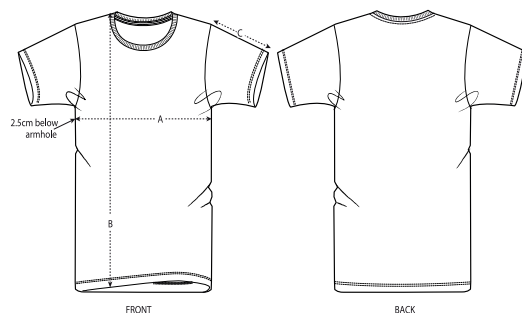

STANLEY/STELLA

Stanley **ROCKER** / **ORGANIC** Basic Shirt
(No neck label)

SIZES		XXS	XS	S	M	L	XL	XXL	XXXL	XXXXL	XXXXXL
A	Half Chest	45	47	50	53	56	59	62	65	70	75
B	Body Length	64	66	69	72	74	76	78	80	82	84
C	Sleeve Length	18.5	19	20	21	22	22	23	24	24	24.5

STANLEY/STELLA

Stanley **CREATOR**
ORGANIC Premium Shirt

SIZES		XXS	XS	S	M	L	XL	XXL	XXXL	XXXXL	XXXXXL
A	Half Chest	43.5	46	49	52	55	58	61	64	69	74
B	Body Length	64	66	69	72	74	76	78	80	82	84
C	Sleeve Length	19	19.5	20.5	21.5	22.5	22.5	23.5	24.5	24.5	25

GILDAN

GILDAN Heavy Cotton T / Standard promo Shirt
(neck label)

SIZES		S	M	L	XL	XXL	XXXL	XXXXL	XXXXXL
A	Half Chest	46	49	51	55	59	61	63	65
B	Body Length	71	74	76	79	81	84	86	88
C	Sleeve Length	22	23	24	25	26	27	28	29

FABRIC MERCH

WE PRINT • SELL • SHIP

T-SHIRT / VROUWEN

STANLEY/STELLA

Stanley JAZZER / **ORGANIC** Basic Shirt
(No neck label)

MEDIUM FIT

SIZES		XS	S	M	L	XL	XXL	XXXL
A	Half C hest	42	45	48	51	54	57	60
B	Body Length	62	64	66	68	69	69	69
C	Sleeve Length	15	15	16	16	17	17	17.5