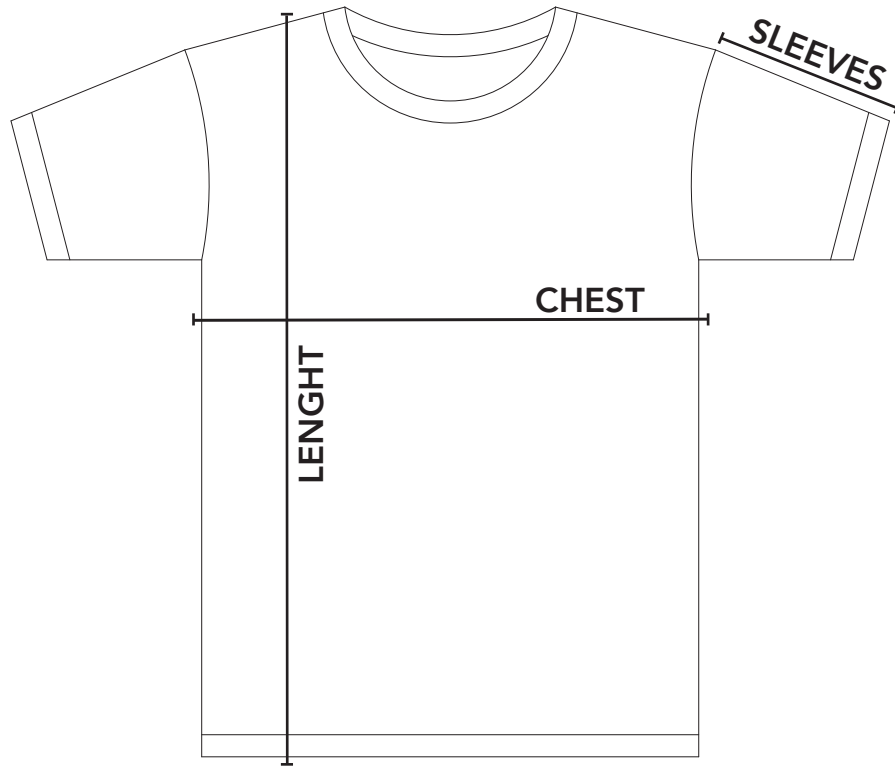

AVNIER

TEES SIZE CHART

The tee's fit is classic, take your usual size. Don't worry too much about sizing, you can exchange your order or get your refund within 30 days! The return fees are free for France but at your expense for international ones.

	XS	S	M
SLEEVES	19 cm	20 cm	21 cm
CHEST	48 cm	50 cm	52 cm
LENGHT	68 cm	70 cm	72 cm

	L	XL	XXL
SLEEVES	22 cm	23 cm	24 cm
CHEST	56 cm	60 cm	68 cm
LENGHT	75 cm	79 cm	83 cm