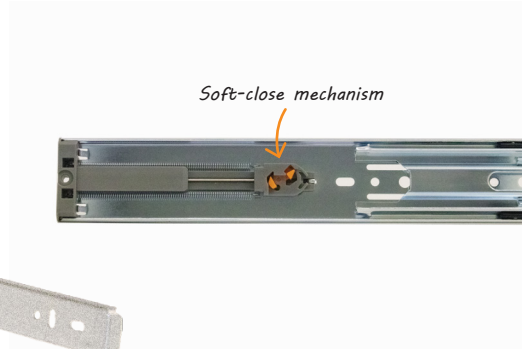

100 Lbs. Soft-Close Drawer Slides

Benefits & Features

- Soft-close, full extension ball-bearing drawer slides with over travel and roll-out guard.
- Release lever for installation, removal and easy re-fitting.
- Soft-close mechanism engages with approximately 2" of travel.
- Smooth, silent close.