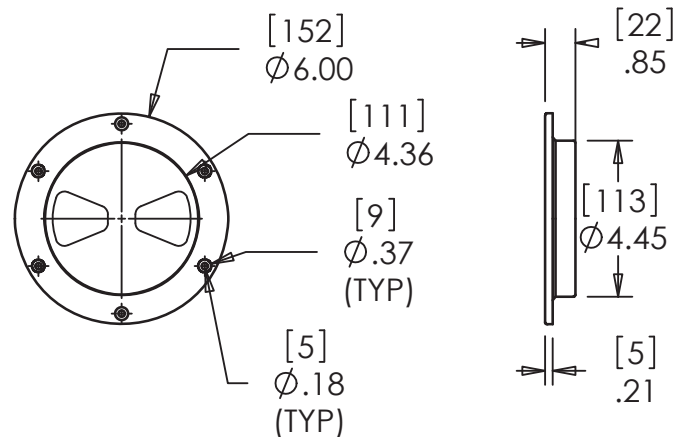

## Benefits and Features

- Ideal for running power cords through backs of racks.
- Can also be used as a vent port.
- Quick and simple installation – reducing labor costs.
- Compact design for mounting in smaller racks.
- Lid can be tethered to case by using our wire lidstays.
- Water tight seal.
- Product size: 6.0" Outside Dia. x 7/8" deep. 4.75"
- Cutout Dia. 4.25" inside dia.

## Spec Drawing