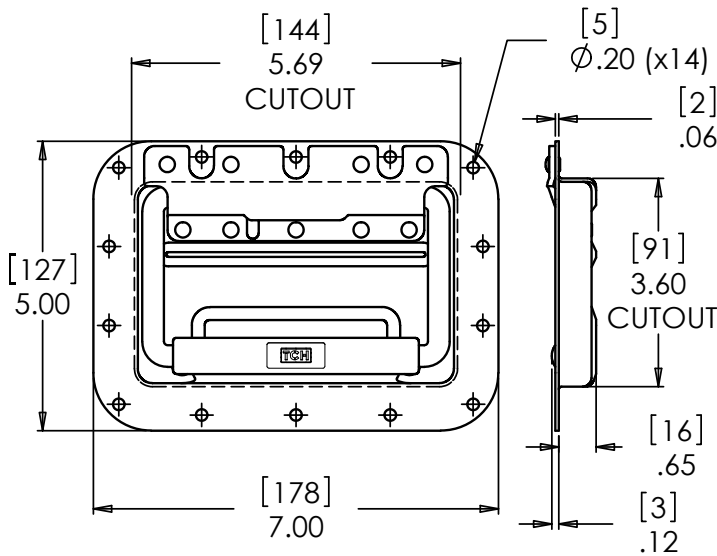

## SKU / Part Number

- 500-132800

## Benefits and Features

- Large recessed handle.
- Same footprint as 500-130800.
- Extra thick 3/8" bail.
- Heavy duty retainer plate.
- Spring loaded bail stops at 90 degrees.
- Molded on 5/8" padded grip.
- All steel construction with zinc plated finish.
- Weight: 1.4lbs.

## Spec Drawing