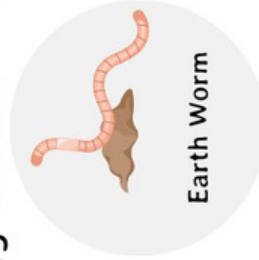

Earth Worm

Pine Needle

Y-shaped Branch

Alfalfa or Purple Flower

Egg Carton wheat & wildflower HANDMADE Nature Hunt

Pine Cone

Smooth Stone

Feather

Dandelion Seed

Black Ant

Clover Leaf

Yellow Flower

Green Leaf

Earth Worm

Pine Needle

Y-shaped Branch