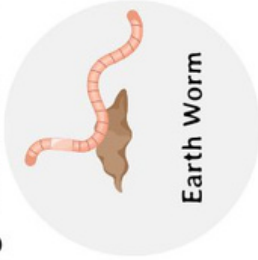

Pine Cone

Smooth Stone

Feather

Dandelion Seed

Black Ant

Clover Leaf

Yellow Flower

Green Leaf

Earth Worm

Pine Needle

Y-shaped Branch

Alfalfa or Purple Flower

Egg Carton wheat & wildflower HANDMADE Nature Hunt

Pine Cone

Smooth Stone

Feather

Dandelion Seed

Black Ant

Clover Leaf

Yellow Flower

Green Leaf

Earth Worm

Pine Needle

Y-shaped Branch