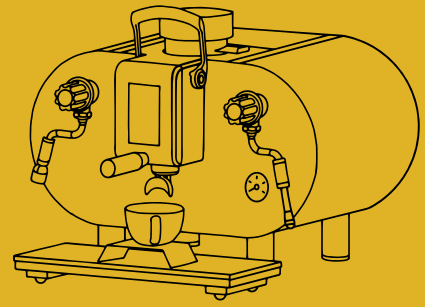

ITEM	QTY.	ILLUSTRATION	RRP EX. GST
Red pumps			\$60.00
Inlet Solenoid			\$30.00
Display Screen			\$120.00
Gauges			\$40.00
Tamper Lever - Chrome			\$20.00

Cafello TUTTO

Parts Pricelist

ITEM	QTY.	ILLUSTRATION	RRP EX. GST
Brass Solenoid			\$35.00
Brown Plastic Solenoid			\$35.00
Hopper Extension			\$75.00
Boiler			\$200.00
Grinder blades			\$44.00

Cafello TUTTO

Parts Pricelist

ITEM	QTY.	ILLUSTRATION	RRP EX. GST
Group Seal		 A red O-ring seal, which is a circular ring used for sealing the group head.	\$10.00
Group Shower		 A circular group shower screen with a central hole and a perforated surface, used to filter coffee grounds.	\$8.00