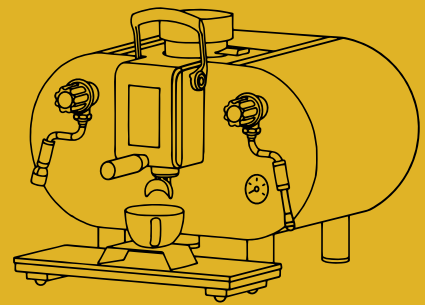

Cafello TUTTO

Parts Pricelist

ITEM	QTY.	ILLUSTRATION	RRP EX. GST
Taps - Steam			\$80.00
Taps - Hot water			\$80.00
Front rods			\$110.00
Grinders			\$120.00
Conversion for anti-vac			\$24.00
Anti-vac			\$40.00

Cafello TUTTO

Parts Pricelist

ITEM	QTY.	ILLUSTRATION	RRP EX. GST
White PLV			\$12.00
V2 Boards			\$350.00
Pressurestats			\$90.00
Safety Valves			\$65.00
Drain hose red			\$10.00

Cafello TUTTO

Parts Pricelist

Cafello TUTTO

Parts Pricelist

ITEM	QTY.	ILLUSTRATION	RRP EX. GST
Group Seal		 A red O-ring seal, which is a circular ring used for sealing the group head.	\$10.00
Group Shower		 A circular group shower screen with a central hole and a perforated surface, used to filter coffee grounds.	\$8.00