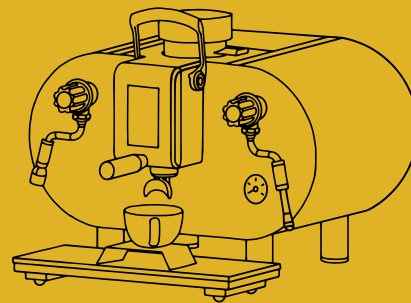

Cafello TUTTO

Parts Pricelist

ITEM	QTY.	ILLUSTRATION	RRP EX. GST
Red pumps			$60.00
Inlet Solenoid			$30.00
Display Screen			$120.00
Gauges			$40.00
Tamper Lever - Chrome			$20.00