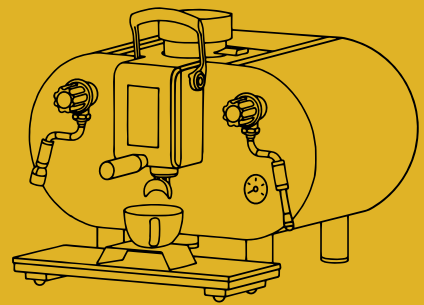

Cafello TUTTO

Parts Pricelist

ITEM	QTY.	ILLUSTRATION	RRP EX. GST
Taps - Steam			\$80.00
Taps - Hot water			\$80.00
Front rods			\$110.00
Grinders			\$120.00
Conversion for anti-vac			\$24.00
Anti-vac			\$40.00

Cafello TUTTO

Parts Pricelist

ITEM	QTY.	ILLUSTRATION	RRP EX. GST
Group Seal		 A red O-ring seal, which is a circular ring used for sealing the group head.	\$10.00
Group Shower		 A circular group shower screen with a central hole and a perforated surface, used to filter coffee grounds.	\$8.00