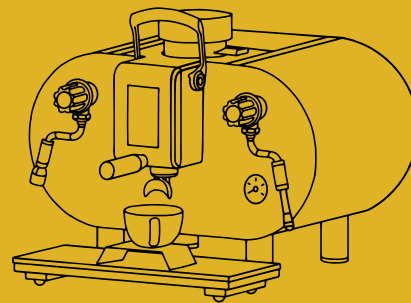

Cafello TUTTO

Parts Pricelist

ITEM	QTY.	ILLUSTRATION	RRP EX. GST
White PLV			$12.00
V2 Boards			$350.00
Pressurestats			$90.00
Safety Valves			$65.00
Drain hose red			$10.00