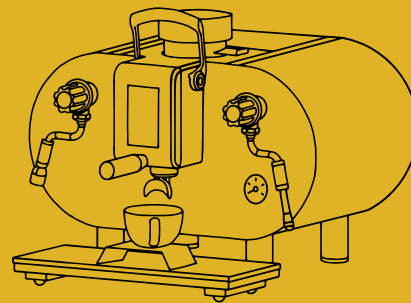

Cafello TUTTO

Parts Pricelist

ITEM	QTY.	ILLUSTRATION	RRP EX. GST
Brass Solenoid			$35.00
Brown Plastic Solenoid			$35.00
Hopper Extension			$75.00
Boiler			$200.00
Grinder blades			$44.00