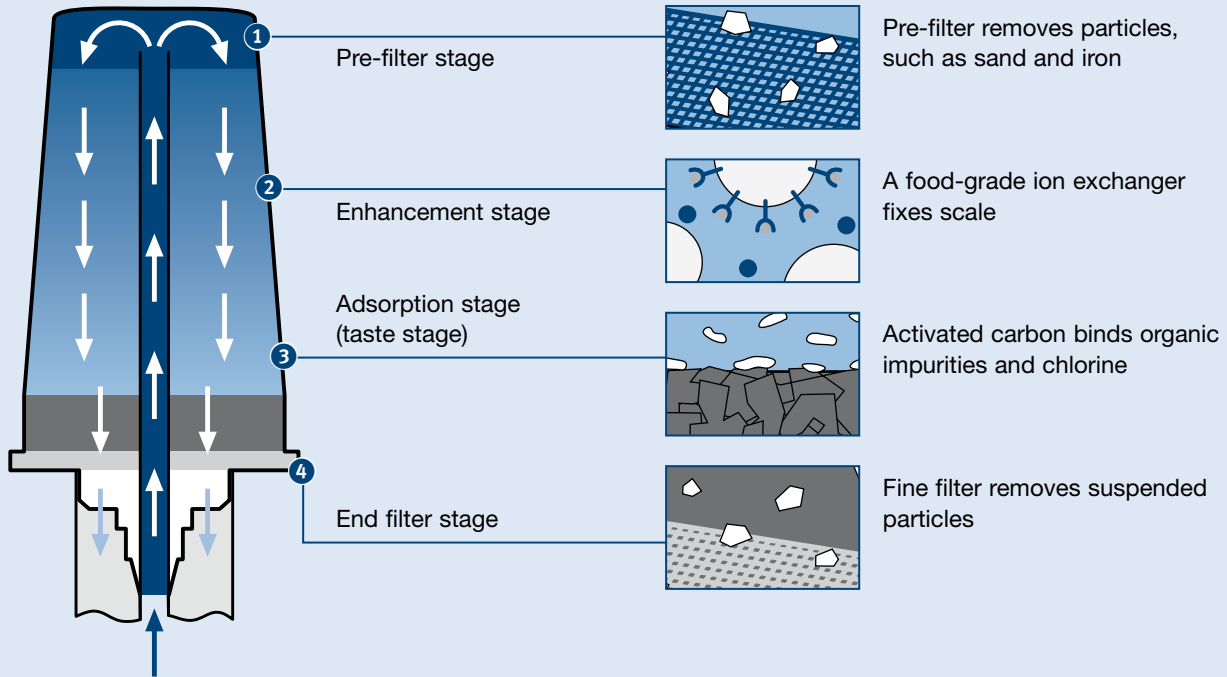

bestcup water filter: optimal coffee water with top technology and professional 4-level filtration

The BWT bestcup filter range meets the needs of amateur baristas and the professional demands of coffee connoisseurs:

- Extremely efficient and durable coffee machine technology
- Safe to operate
- High Efficiency Technology (HET) and professional 4-level filtration
- Exceptionally efficient filter capacity
- Excellent handling
- Easy installation
- Filters easy to replace
- Your coffee machine protected from limescale deposits
- The best and most consistent coffee quality guaranteed
- A perfect coffee aroma
- Satisfied connoisseurs

Maximal performance for every requirement

Filter capacity at 10 °KH = 50 litres

bestcup filter cartridge order numbers

BWT bestcup S SAPHIR: KS32120
BWT bestcup S WHITE: KS32110
BWT bestcup T WHITE: KS30110
BWT bestcup BLUE: KS30120

Quality range	Cup volumes		
	☕ 35 ml	☕ 70 ml	☕ 150 ml
A (<8 °KH)	2,381	1,190	555
B (8–14 °KH)	1,428	714	333
C (>14 °KH)	1,020	510	238