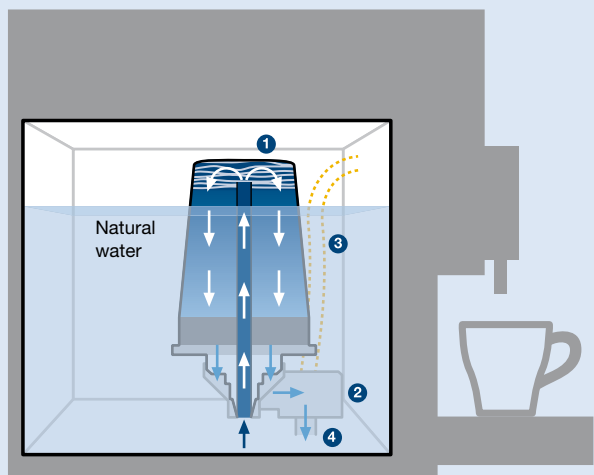

Simple use in the water tank

bestcup filter cartridges (1) can be used easily in the tanks of a wide range of coffee and espresso machine via an adapter (2).

A range of adapters are available e.g. for hose (3) or direct connection (4). The water is filtered directly as required (making coffee) and is available right away for your fresh coffee.

Ask your specialist dealer or visit

water-and-more.com for more information.