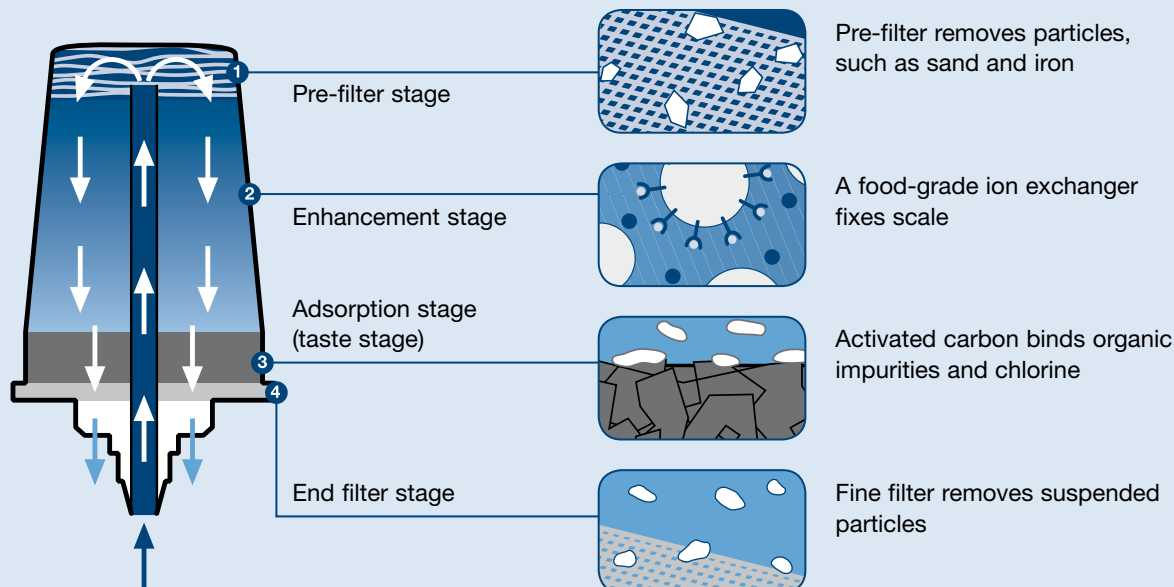

bestcup water filter: optimal coffee water with top technology and professional 4-level filtration

Maximal performance for every requirement

bestcup T
Filter capacity at 10 °KH = 50 litres

bestcup S
Filter capacity at 10 °KH = 50 litres

bestcup M
Filter capacity at 10 °KH = 100 litres

bestcup L
Filter capacity at 10 °KH = 200 litres

Quality range	Cup volumes		
	☕ 35 ml	☕ 70 ml	☕ 150 ml
A	2.381	1.190	555
B	1.428	714	333
C	1.020	510	238

Your PLUS with bestcup professional technology

- High filter capacities for maximal efficiency in the professional field
- Safe protection from scale deposits with all types of water
- Optimal coffee quality for satisfied customers – guaranteed
- Easy to use – rapid filter change