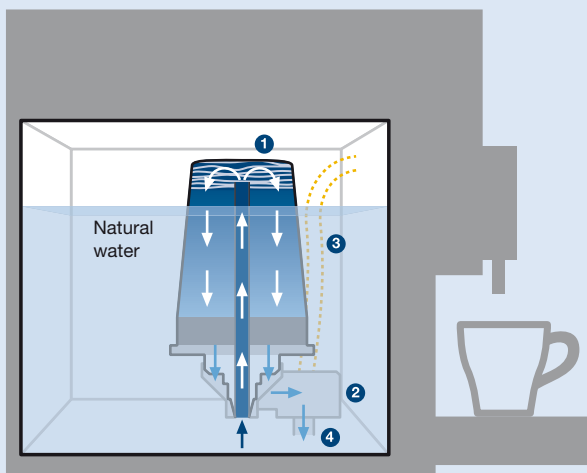

Guarantees optimal and consistent coffee quality

- perfect coffee aroma for satisfied coffee connoisseurs

Highest level of efficiency with large filter capacities

- with professional 4-level filtration

Simple to use with no complicated setting procedure

- for quick and easy filter change