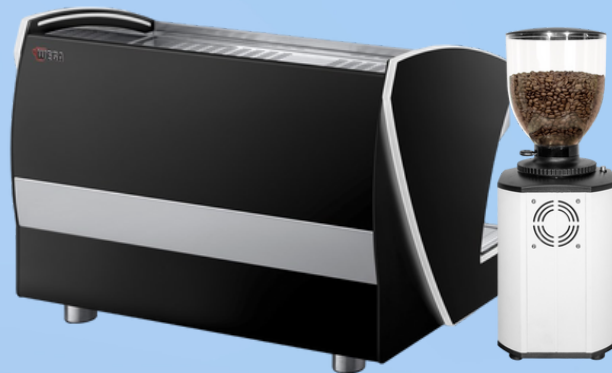

Delivery (Aus wide), pick-up and choice of installation

A

Premium: Automatic Machine

01 Carimali Mya with
Carimali refrigerator

From \$150.00

A

Premium: Commercial Machine

02 **La Marzocco** Linea Classic
2 Group with
Mazzer Robur S Electronic
in Black or White

From \$150.00

A

Premium: Commercial Machine

03 Wega Polaris in Black or White with
DIP DS-68 in Black or White

From \$150.00

B

Basic: Automatic Machine

01 Carimali C250 with Carimali refrigerator

From \$50.00

02 Dr Coffee Big Break with Precision refrigerator

From \$75.00

B

Basic: Commercial Machine

03 Carimali Bubble in Black or White with Mazzer Major Electronic in Black, White or Silver

From \$100.00