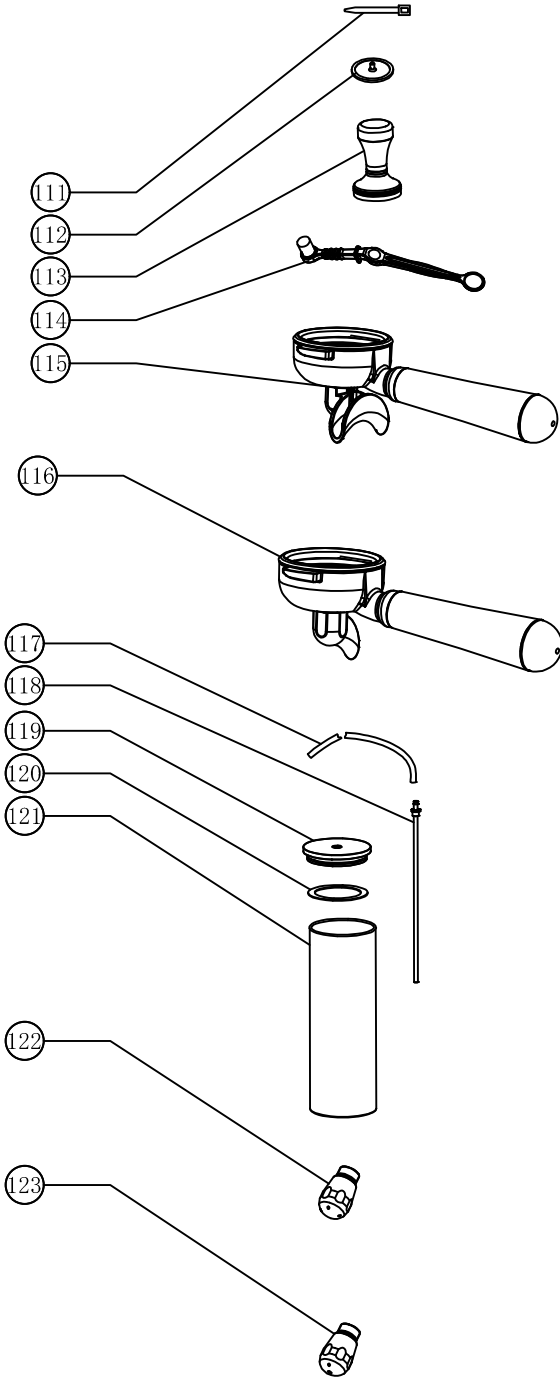

Item Nr.	Name	Bellezza Codes	Selling Price
112	Cleaning pad	ZB.200.012	0,45 €
113	tamper	ZB.200.005	17,00 €
114	Brush	ZB.200.020	1,13 €
115	Double spout portafilter	ZB.200.002	55,00 €
116	Single spout portafilter	ZB.200.001	55,00 €
117	Tube	BE.005.001	0,75 €
118	Inlet pipe	BE.005.006	5,00 €
119	Tank cover	BE.005.007	16,25 €
120	Seal pad	BE.005.008	0,38 €
121	Water tank	BE.005.009	9,50 €
122	Steam nozzle 4 holes	IN.200.011	4,00 €
123	Steam nozzle 2 holes	ZB.200.010	3,75 €
131	Silicone tube	BE.005.005	1,45 €