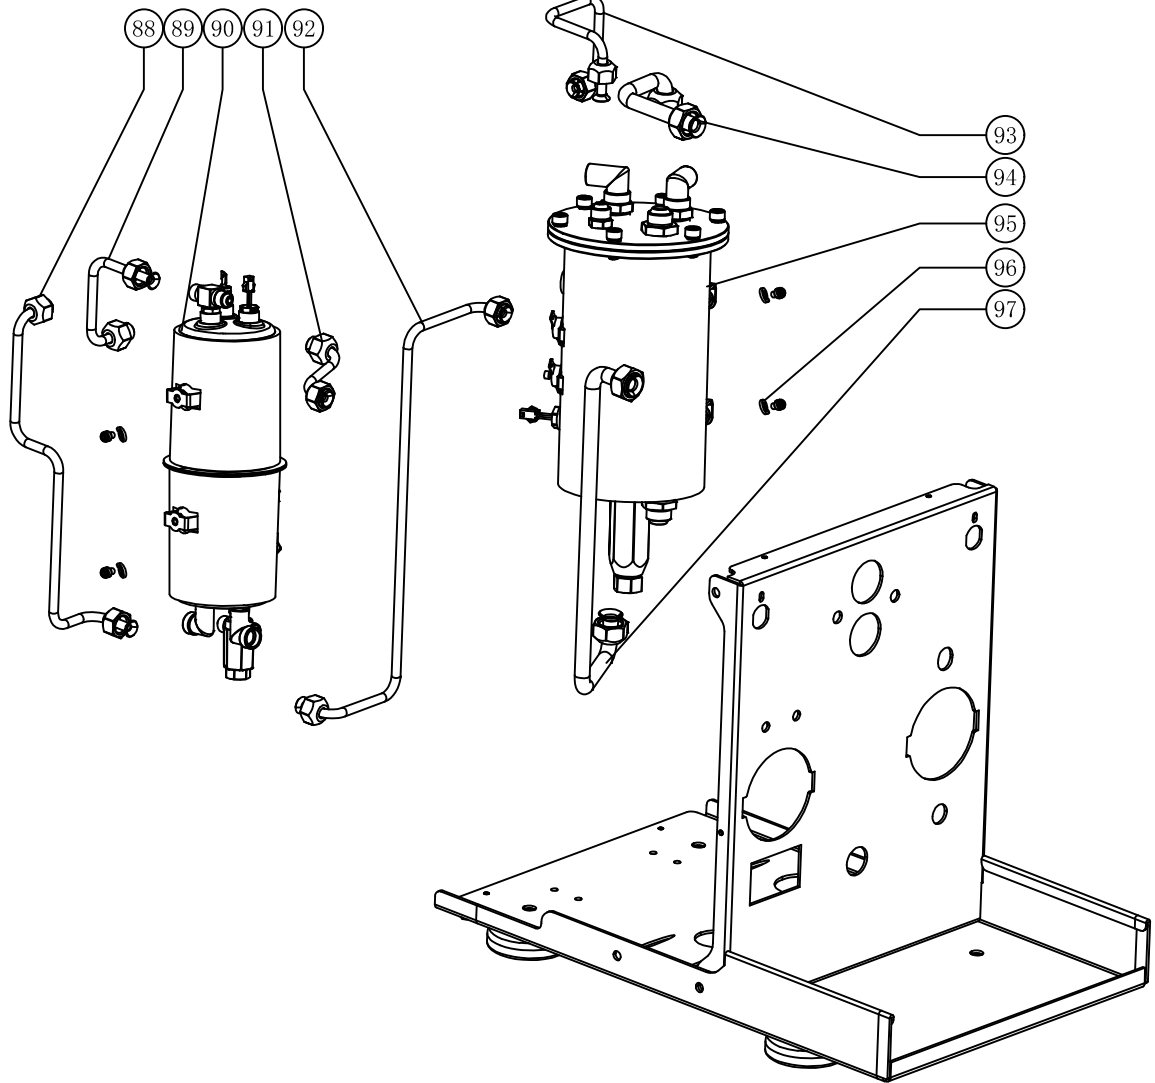

Item Nr.	Name	Bellezza Codes
88	Copper tube assembly 6	FR.003.001
89	Copper tube assembly 7	FR.003.002
90	Steam boiler ASM	FR.003.003
91	Copper tube assembly 3	FR.003.004
92	Copper tube assembly 2	FR.003.005
93	Copper tube assembly 5	FR.003.006
94	Copper tube assembly 1	FR.003.007
95	Coffee boiler ASM	FR.003.008
96	Spring washer	FR.003.009
97	Copper tube assembly 4	FR.003.010