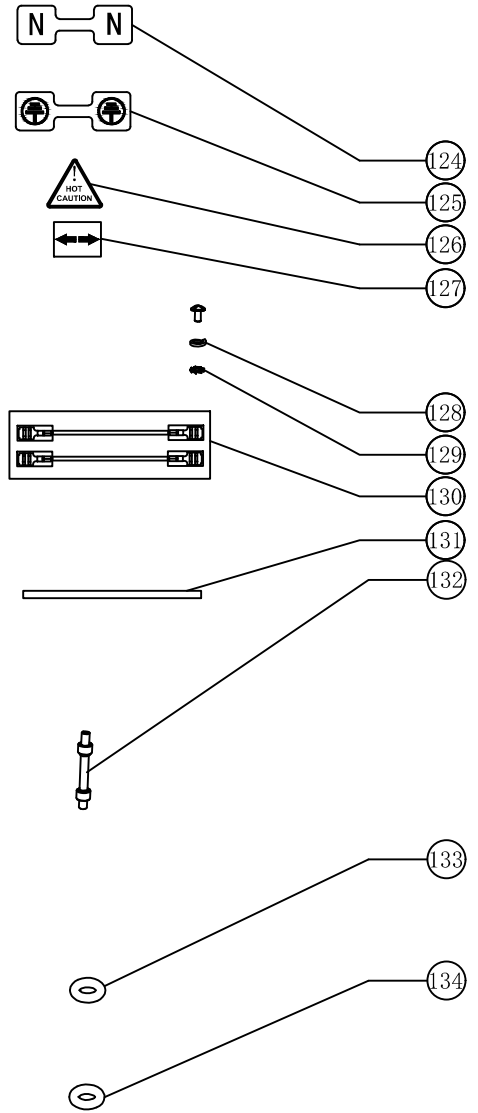

Item Nr.	Name	Bellezza Codes	Selling Price
112	Cleaning pad	ZB.200.012	0,45 €
113	tamper	ZB.200.005	17,00 €
114	Brush	ZB.200.020	1,13 €
115	Double spout portafilter	ZB.200.002	55,00 €
116	Single spout portafilter	ZB.200.001	55,00 €
117	Tube	BE.005.001	0,75 €
118	Inlet pipe	BE.005.006	5,00 €
119	Tank cover	BE.005.007	16,25 €
120	Seal pad	BE.005.008	0,38 €
121	Water tank	BE.005.009	9,50 €
122	Steam nozzle 4 holes	IN.200.011	4,00 €
123	Steam nozzle 2 holes	ZB.200.010	3,75 €
131	Silicone tube	BE.005.005	1,45 €