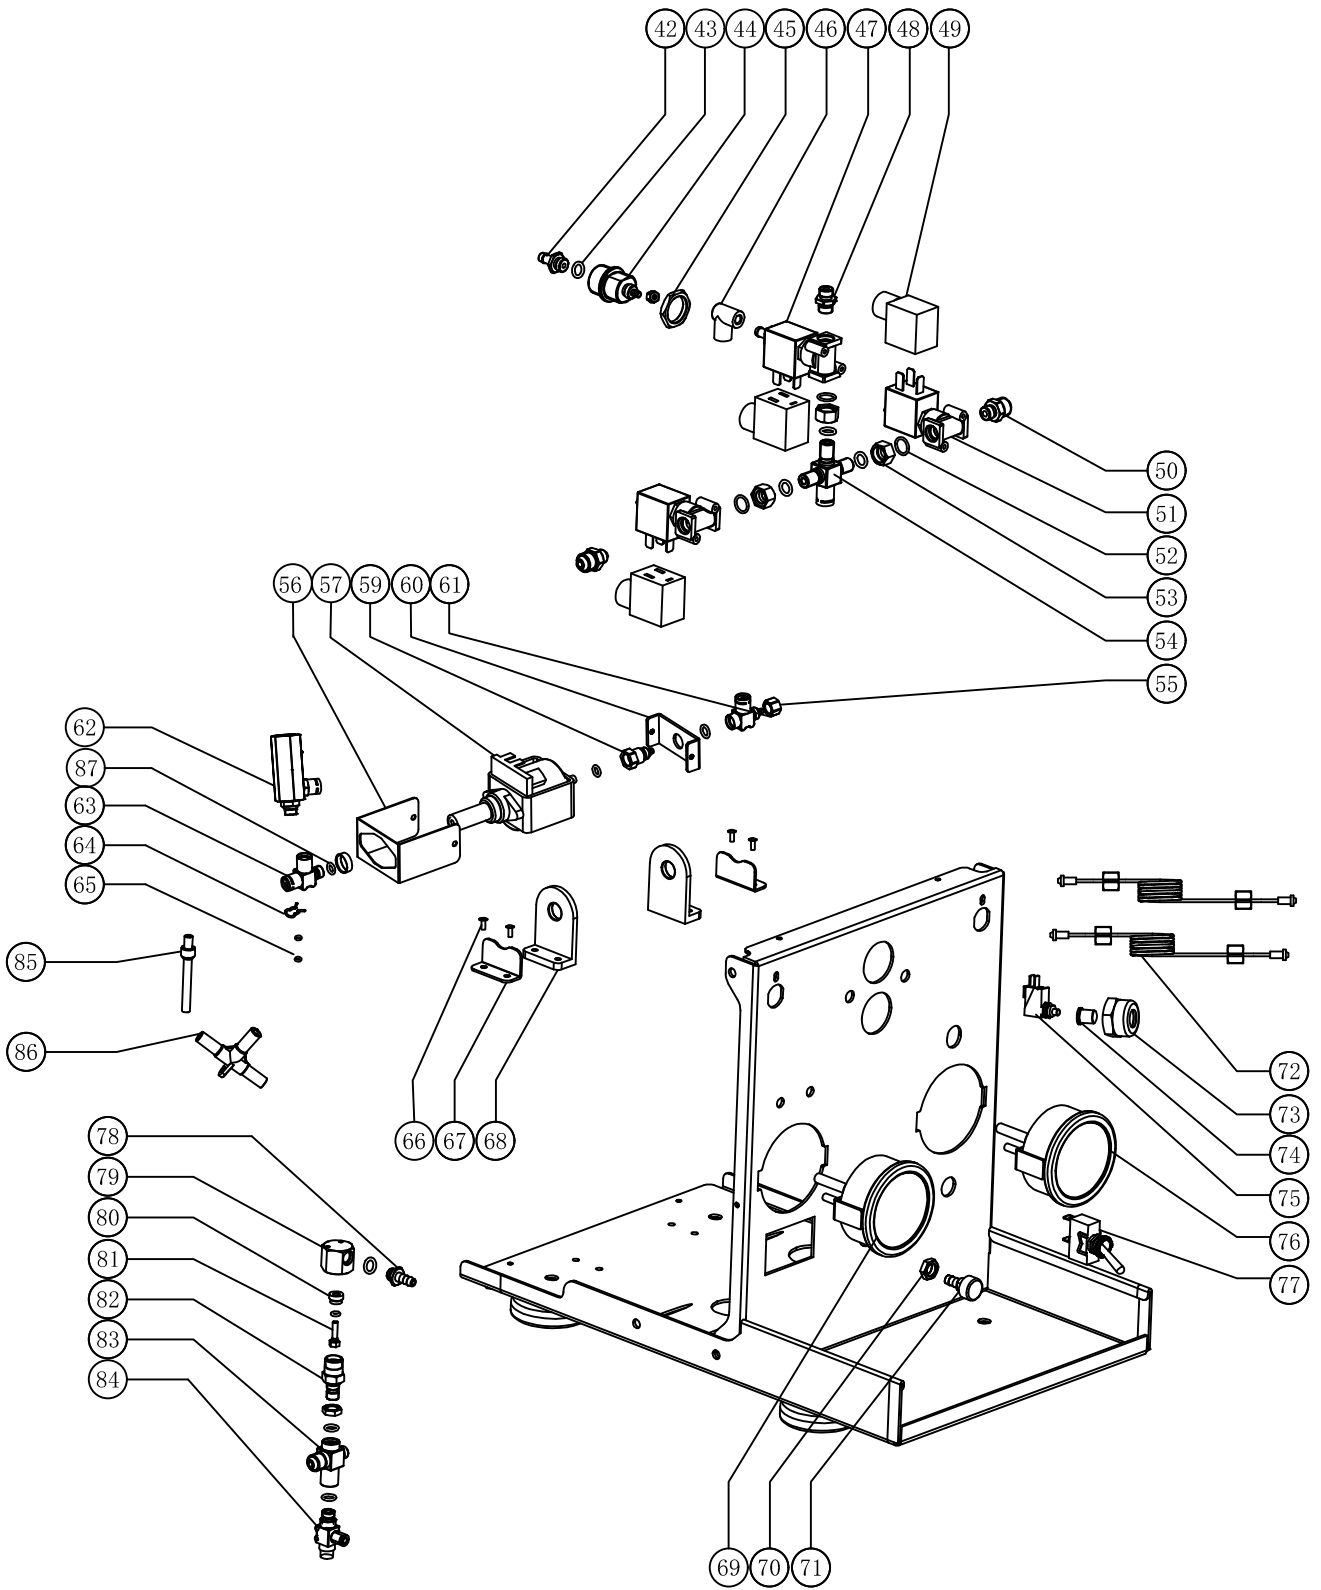

Bellezza

Francesca
Spare Parts

Item Nr.	Name	Bellezza Codes
1	Back cover	CH.005.008
2	Bracket 4	CH.005.006
3	Screw	IN.005.030
4	Top cover	FR.001.001
5	Top cover coaster	FR.001.002
6	Left bracket	CH.005.005
7	Selftapping Screw A	FR.001.015
8	Power board	FR.001.003
9	PCB fixing column	FR.001.004
10	PCB box	FR.001.005
11	Solenoid valve bracket	FR.001.006
12	Left cover	CH.005.009
13	Tank left bracket	FR.001.007
14	Middle bracket	FR.001.008
15	PCB cover	IN.063.702
16	Bottom cover	CH.005.001
17	Bracket 2	FR.001.009
18	Screw B	FR.001.010
19	Power cord bracket	IN.005.019
20	Power cord ASM	IN.005.025
21	Screw B	FR.001.011
22	Foot	IN.005.012
23	Foot pad	IN.005.013
24	Display bracket	IN.005.014
25	Display PCB	Fr.001.012
26	Display cover	IN.005.023
27	Display film	IN.005.024
28	Front cover	Fr.001.013
29	Coaster	CH.005.020
30	Drip tray	CH.005.021
31	Nut	IN.005.027
32	Bracket 1	Fr.001.014
33	Screw B	IN.005.028
34	Right cover	CH.005.010

Item Nr.	Name	Bellezza Codes
42	Connector	FR.021.001
43	Seal ring	FR.021.002
44	Connector 1	FR.021.003
45	Nut 1	FR.021.004
46	Pump connector	FR.021.005
47	Solenoid valve 2	IN.080.006
48	Connector	IN.076.032
49	Lead wire box	IN.080.017
50	Connector	FR.021.006
51	Solenoid valve 2	IN.080.006
52	Seal ring	FR.021.007
53	Nut 1	FR.021.008
54	Water inlet joint	FR.021.009
55	Nut 1	FR.021.010
56	Pump plate 2	FR.021.011
57	Pump	FR.021.012
58	Seal ring	FR.021.013
59	Pump connector	FR.021.014
60	Pump plate 1	FR.021.015
61	Three connector 1	IN.076.012
62	Protective valve Asm	IN.080.002
63	Three connector 2	IN.076.012
64	Clamp	FR.021.016
65	Seal ring	FR.021.017
66	Rivet	FR.021.018
67	Pump block	FR.021.019
68	Pump buffer block	IN.063.221
69	Coffee pressure gauge	IN.064.038
70	Nut	FR.021.020
71	Drainage joint	FR.021.021
72	Copper tube assembly	IN.005.139
73	Fix nut 2	IN.005.035.01
74	Push pole 4	IN.005.035.02
75	Micro switch	IN.005.041