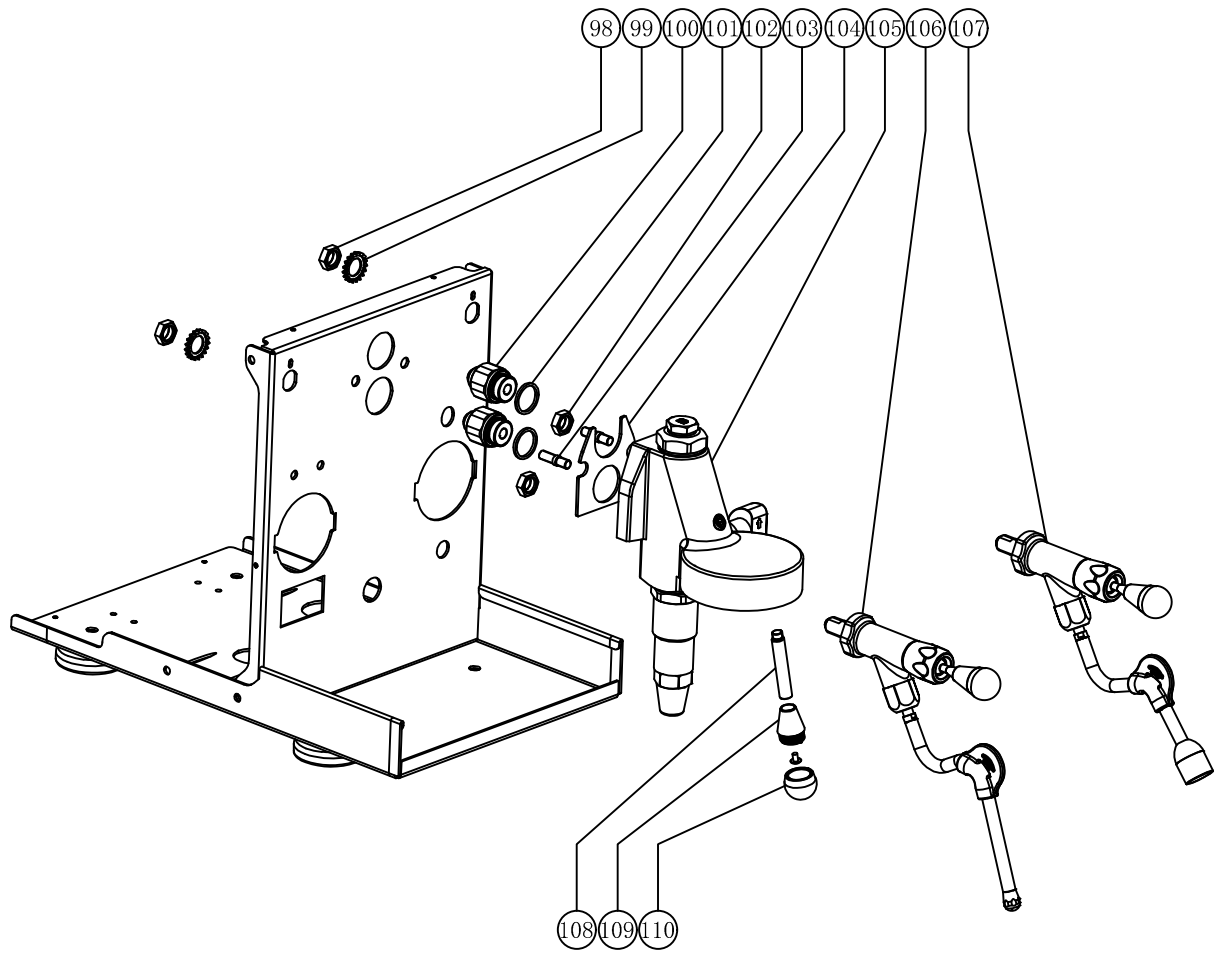

Item Nr.	Name	Bellezza Codes
98	Nut	IN.091.040
99	Washer	IN.091.040.01
100	Joint	IN.091.038
101	Washer	IN.091.039
102	Nut	IN.091.040
103	Screw	IN.091.041
104	Insulation Board	IN.091.036
105	Blanking head ASM 1	IN.091.000
106	Steam pipe ASM	IN.196.000
107	Hot water pipe ASM	IN.197.000
108	Connector pole	IN.091.032
109	Handle	IN.091.033
110	Handle cover	IN.091.035