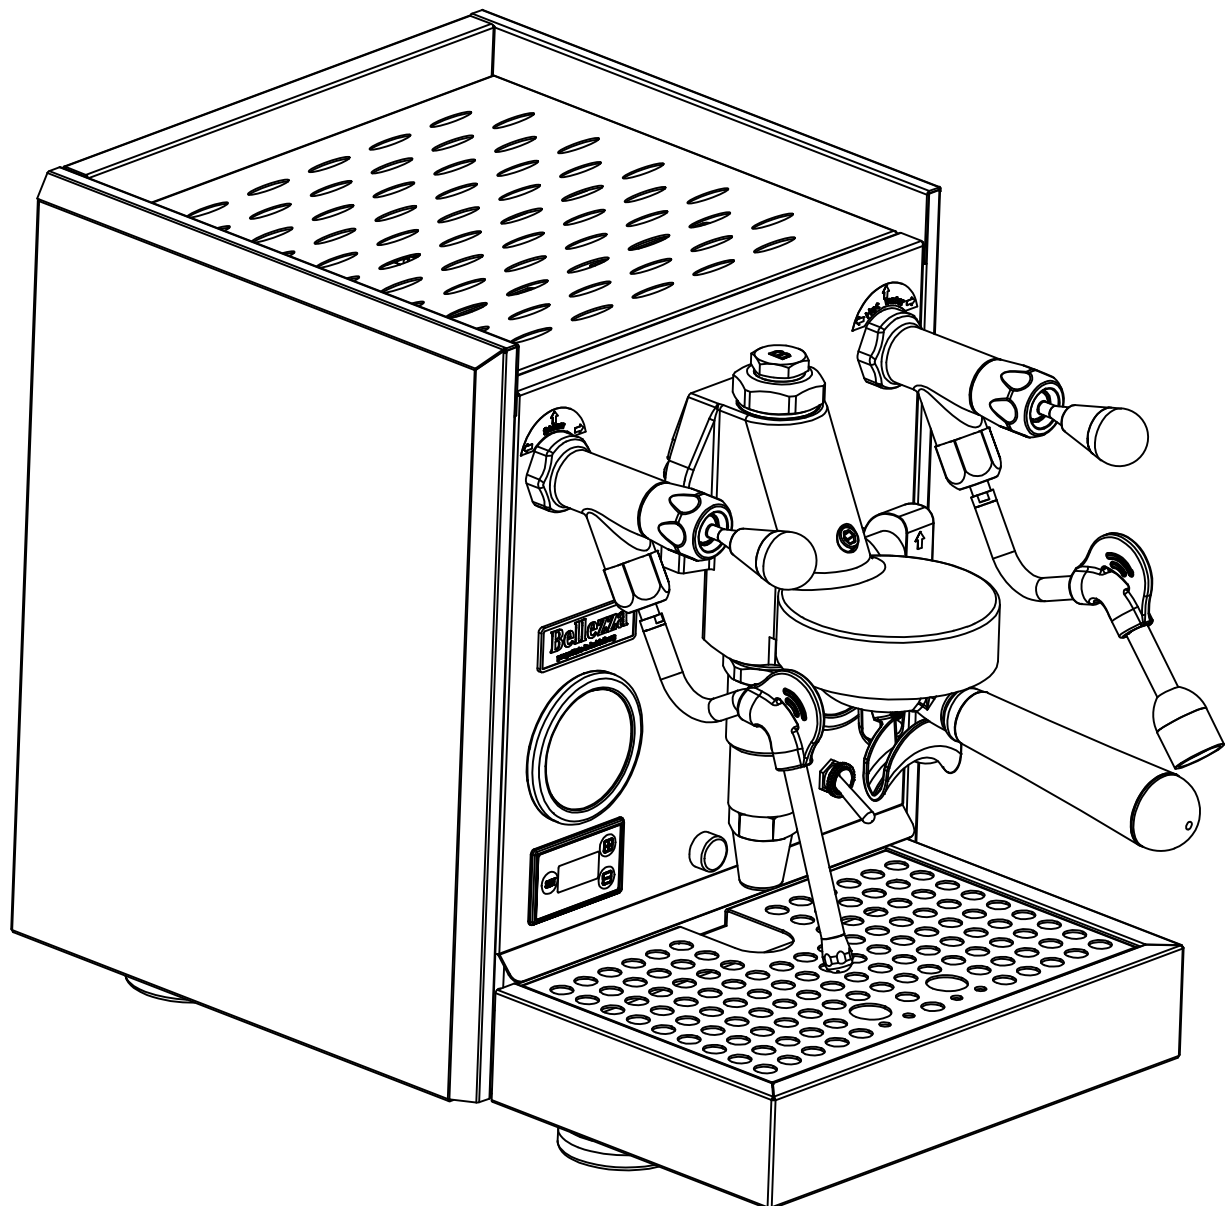

Bellezza

Francesca
Spare Parts

Item Nr.	Name	Bellezza Codes
1	Back cover	CH.005.008
2	Bracket 4	CH.005.006
3	Screw	IN.005.030
4	Top cover	FR.001.001
5	Top cover coaster	FR.001.002
6	Left bracket	CH.005.005
7	Selftapping Screw A	FR.001.015
8	Power board	FR.001.003
9	PCB fixing column	FR.001.004
10	PCB box	FR.001.005
11	Solenoid valve bracket	FR.001.006
12	Left cover	CH.005.009
13	Tank left bracket	FR.001.007
14	Middle bracket	FR.001.008
15	PCB cover	IN.063.702
16	Bottom cover	CH.005.001
17	Bracket 2	FR.001.009
18	Screw B	FR.001.010
19	Power cord bracket	IN.005.019
20	Power cord ASM	IN.005.025
21	Screw B	FR.001.011
22	Foot	IN.005.012
23	Foot pad	IN.005.013
24	Display bracket	IN.005.014
25	Display PCB	Fr.001.012
26	Display cover	IN.005.023
27	Display film	IN.005.024
28	Front cover	Fr.001.013
29	Coaster	CH.005.020
30	Drip tray	CH.005.021
31	Nut	IN.005.027
32	Bracket 1	Fr.001.014
33	Screw B	IN.005.028
34	Right cover	CH.005.010

Item Nr.	Name	Bellezza Codes
42	Connector	FR.021.001
43	Seal ring	FR.021.002
44	Connector 1	FR.021.003
45	Nut 1	FR.021.004
46	Pump connector	FR.021.005
47	Solenoid valve 2	IN.080.006
48	Connector	IN.076.032
49	Lead wire box	IN.080.017
50	Connector	FR.021.006
51	Solenoid valve 2	IN.080.006
52	Seal ring	FR.021.007
53	Nut 1	FR.021.008
54	Water inlet joint	FR.021.009
55	Nut 1	FR.021.010
56	Pump plate 2	FR.021.011
57	Pump	FR.021.012
58	Seal ring	FR.021.013
59	Pump connector	FR.021.014
60	Pump plate 1	FR.021.015
61	Three connector 1	IN.076.012
62	Protective valve Asm	IN.080.002
63	Three connector 2	IN.076.012
64	Clamp	FR.021.016
65	Seal ring	FR.021.017
66	Rivet	FR.021.018
67	Pump block	FR.021.019
68	Pump buffer block	IN.063.221
69	Coffee pressure gauge	IN.064.038
70	Nut	FR.021.020
71	Drainage joint	FR.021.021
72	Copper tube assembly	IN.005.139
73	Fix nut 2	IN.005.035.01
74	Push pole 4	IN.005.035.02
75	Micro switch	IN.005.041