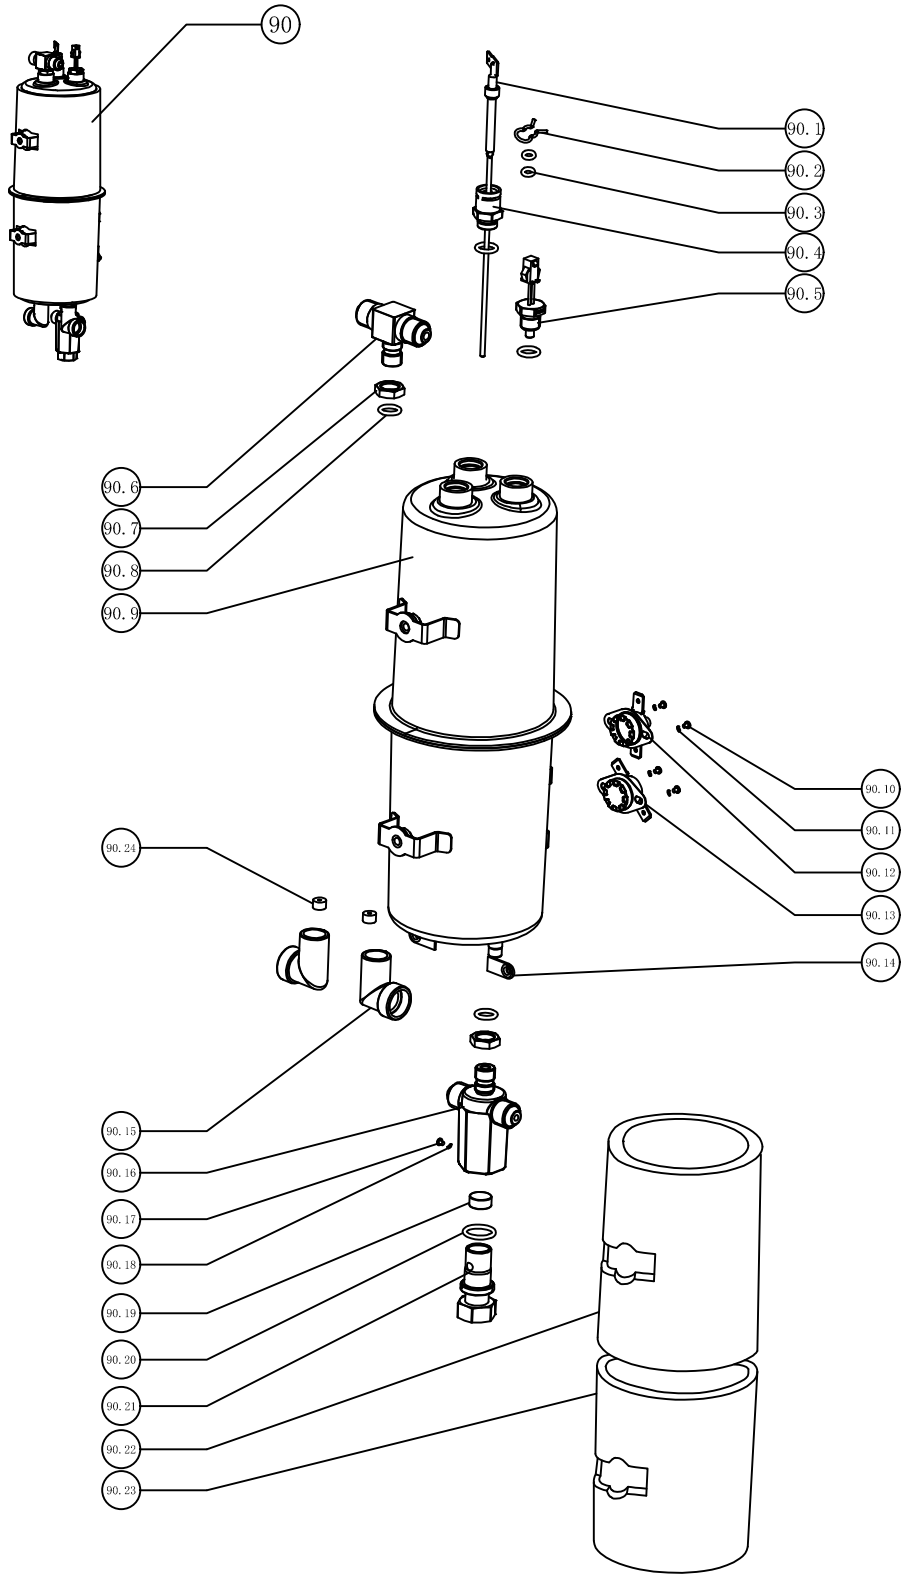

Item Nr.	Name	Bellezza Codes
88	Copper tube assembly 6	FR.003.001
89	Copper tube assembly 7	FR.003.002
90	Steam boiler ASM	FR.003.003
91	Copper tube assembly 3	FR.003.004
92	Copper tube assembly 2	FR.003.005
93	Copper tube assembly 5	FR.003.006
94	Copper tube assembly 1	FR.003.007
95	Coffee boiler ASM	FR.003.008
96	Spring washer	FR.003.009
97	Copper tube assembly 4	FR.003.010