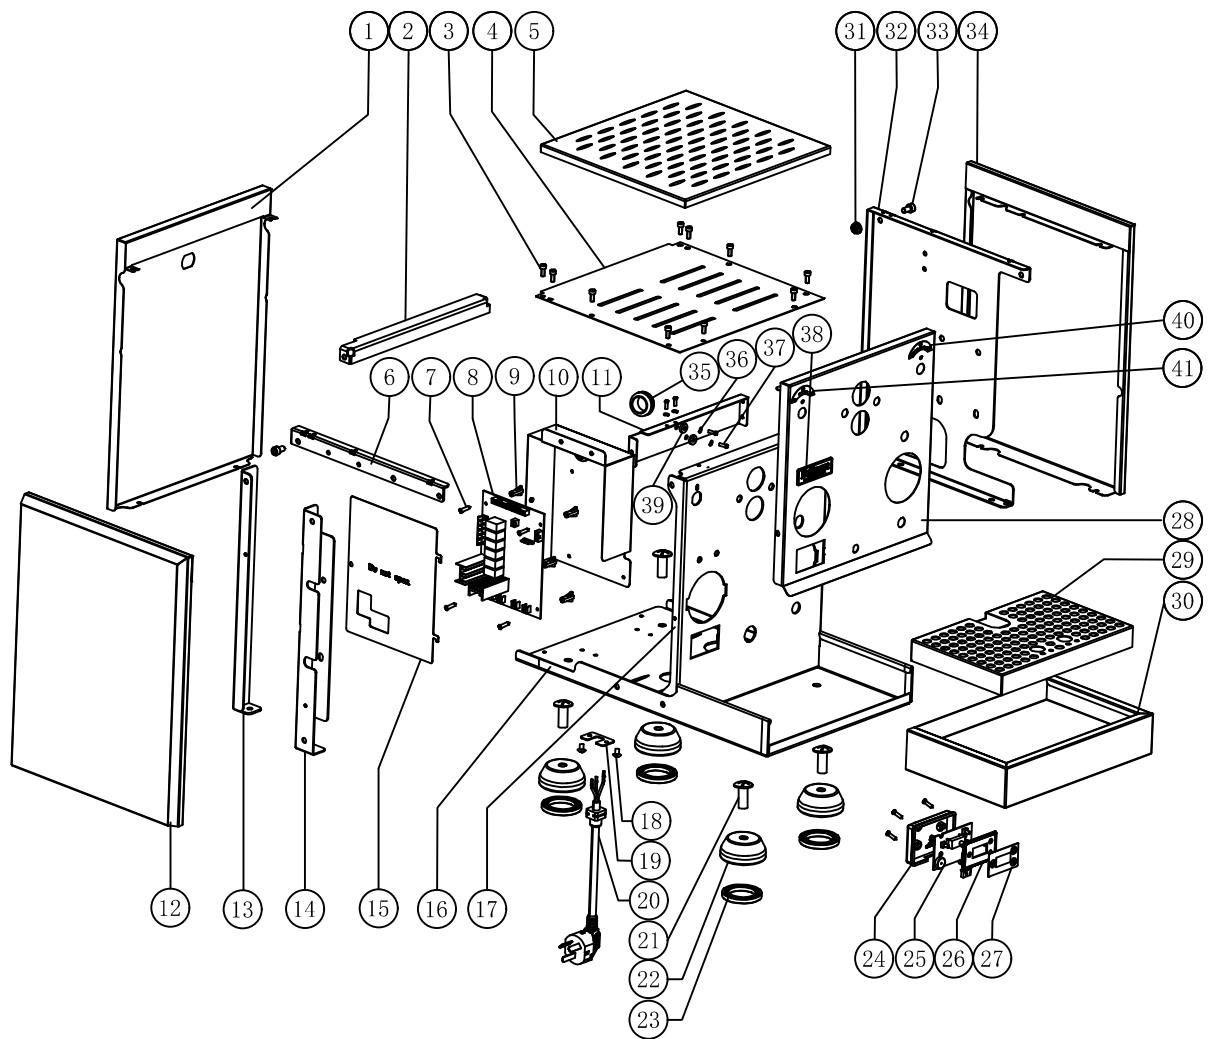

Bellezza

Francesca
Spare Parts

Item Nr.	Name	Bellezza Codes
1	Back cover	CH.005.008
2	Bracket 4	CH.005.006
3	Screw	IN.005.030
4	Top cover	FR.001.001
5	Top cover coaster	FR.001.002
6	Left bracket	CH.005.005
7	Selftapping Screw A	FR.001.015
8	Power board	FR.001.003
9	PCB fixing column	FR.001.004
10	PCB box	FR.001.005
11	Solenoid valve bracket	FR.001.006
12	Left cover	CH.005.009
13	Tank left bracket	FR.001.007
14	Middle bracket	FR.001.008
15	PCB cover	IN.063.702
16	Bottom cover	CH.005.001
17	Bracket 2	FR.001.009
18	Screw B	FR.001.010
19	Power cord bracket	IN.005.019
20	Power cord ASM	IN.005.025
21	Screw B	FR.001.011
22	Foot	IN.005.012
23	Foot pad	IN.005.013
24	Display bracket	IN.005.014
25	Display PCB	Fr.001.012
26	Display cover	IN.005.023
27	Display film	IN.005.024
28	Front cover	Fr.001.013
29	Coaster	CH.005.020
30	Drip tray	CH.005.021
31	Nut	IN.005.027
32	Bracket 1	Fr.001.014
33	Screw B	IN.005.028
34	Right cover	CH.005.010

Item Nr.	Name	Bellezza Codes
42	Connector	FR.021.001
43	Seal ring	FR.021.002
44	Connector 1	FR.021.003
45	Nut 1	FR.021.004
46	Pump connector	FR.021.005
47	Solenoid valve 2	IN.080.006
48	Connector	IN.076.032
49	Lead wire box	IN.080.017
50	Connector	FR.021.006
51	Solenoid valve 2	IN.080.006
52	Seal ring	FR.021.007
53	Nut 1	FR.021.008
54	Water inlet joint	FR.021.009
55	Nut 1	FR.021.010
56	Pump plate 2	FR.021.011
57	Pump	FR.021.012
58	Seal ring	FR.021.013
59	Pump connector	FR.021.014
60	Pump plate 1	FR.021.015
61	Three connector 1	IN.076.012
62	Protective valve Asm	IN.080.002
63	Three connector 2	IN.076.012
64	Clamp	FR.021.016
65	Seal ring	FR.021.017
66	Rivet	FR.021.018
67	Pump block	FR.021.019
68	Pump buffer block	IN.063.221
69	Coffee pressure gauge	IN.064.038
70	Nut	FR.021.020
71	Drainage joint	FR.021.021
72	Copper tube assembly	IN.005.139
73	Fix nut 2	IN.005.035.01
74	Push pole 4	IN.005.035.02
75	Micro switch	IN.005.041