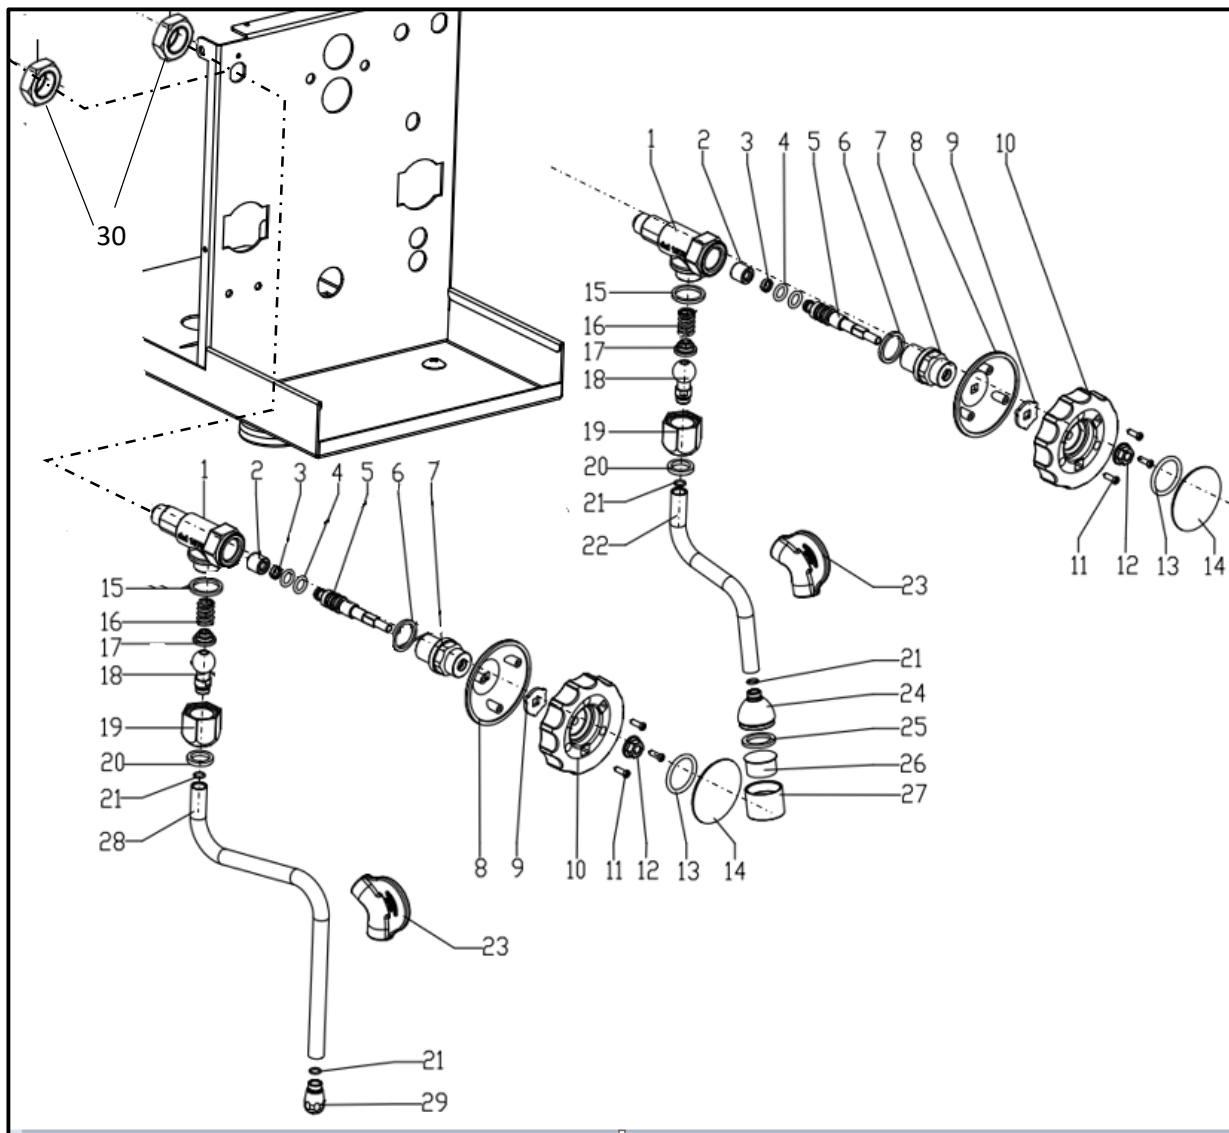

Zeichnung 4: Drehventile

Tabelle 4 Drehventile

Pos.	Artikelnr./item no.	Bezeichnung	Description	Einheit/unit
1	IN.096.001	Heisswasserventil	Valve Body	Stck
2	IN.096.002	O-Dichtring	Seal Ring	Stck
3	IN.096.003	Fixierungsring	Fixing Ring	Stck
4	IN.096.004	O-Dichtring	Seal Ring	Stck
5	IN.096.005	Achse Drehventil	Adjusting Pin	Stck
6	IN.096.006	PTFE Dichtung	Valve Body Gasket	Stck
7	IN.096.007	Verschraubung	Valve Cap	Stck
8	IN.096.008	Drehregler Rückseite	Knob Cover	Stck
9	IN.096.009	Drehregler Verbindung	Knob Support	Stck
10	IN.096.010	Drehregler Vorderseite	Knob	Stck
11	IN.096.011	Schraube	Selftapping Screw A	Stck
12	IN.096.012	Mutter	Nut	Stck
13	IN.096.013	O-Dichtring	Sealing Ring	Stck
14	IN.096.014	Edelstahlblende	Knob Cover	Stck
15	IN.096.015	PTFE Dichtung	Valve Body Gasket	Stck
16	IN.096.016	Feder	Steam Tube Spring	Stck
17	IN.096.017	Kugelpfanne	Steam Press Block	Stck
18	IN.096.018	Kugelgelenk	Rotary Head	Stck
19	IN.096.019	Mutter verchromt	Steam Tube Joint	Stck
20	IN.096.020	PTFE Dichtung	Steam Tube Gasket	Stck
21	IN.096.021	O-Dichtring	Seal Ring	Stck
22	IN.096.022	Heisswasserrohr	Hot Water Pipe	Stck
23	IN.096.023	Gummi-Isolation Heisswasserrohr	Steam Tube Handle	Stck
24	IN.096.024	Heisswasserauslauf	Hot Water Nozzle	Stck
25	IN.096.025	Gummidichtung	Seak Ring	Stck
26	IN.096.026	Perlator	Filter Mesh	Stck
27	IN.096.027	Verschraubung	Hot Water Pipe Cover	Stck
28	IN.096.028	Rohr Dampf	Steam Tube	Stck
29	IN.096.029	Düse	Steam Nozzle	Stck
30	IN.096.030	Mutter	Nut	Stck
31	IN.096.000	Dampfventil komplett	Steam Walve complete	Stck
32	IN.097.000	Heisswasserventil komplett	Hot Water complete	Stck