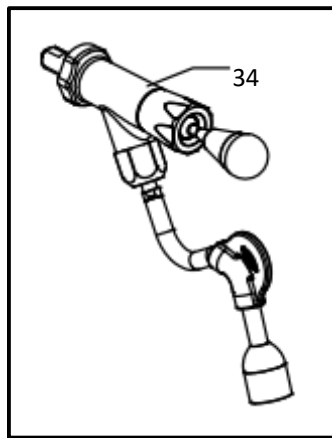

Zeichnung 5: Kippventile

Tabelle 5 Kippventile

Pos.	Artikelnr./item no.	Bezeichnung	Description	Einheit/unit
1	IN.196.103	Anschluss-Stück	Connector	Stck
2	IN.196.104	Ventildichtung	Valve Cover Seal	Stck
3	IN.196.105	Feder	Steam Pipe Spring	Stck
4	IN.196.106	Ventilscheibe	Valve Plug	Stck
5	IN.196.107	Ventilstift	Push Rod1	Stck
6	IN.196.108	Dichtung	Seal Ring	Stck
7	IN.196.109	Öffnungsventil	Push Rod2	Stck
8	IN.196.110	Ventilkorpus	Valve Body	Stck
9	IN.196.111	Knopf	Press Block 1	Stck
10	IN.196.112	Einsatzring	Press Block 2	Stck
11	IN.196.113	Kipphebelmutter	Valve Cap	Stck
12	IN.196.114	Kipphebel Innenteil	Handle	Stck
13	IN.196.115	Griff Kunststoff Kippventil	Handle	Stck
14	IN.196.101	Schraube	Screw B	Stck
15	IN.196.116	Kappe Chrom Kippventil	Handle Cover	Stck
16	IN.096.015	PTFE Dichtung	Valve Body Gasket	Stck
17	IN.096.016	Feder	Steam Tube Spring	Stck
18	IN.096.017	Kugelpfanne	Steam Press Block	Stck
19	IN.096.018	Kugelgelenk	Rotary Head	Stck
20	IN.096.019	Mutter verchromt	Steam Tube Joint	Stck
21	IN.096.020	PTFE Dichtung	Steam Tube Gasket	Stck
22	IN.096.021	O-Dichtring	Seal Ring	Stck
23	IN.096.022	Heisswasserrohr	Hot Water Pipe	Stck
24	IN.096.024	Heisswasserauslauf	Hot Water Nozzle	Stck
25	IN.096.025	Gummidichtung	Seak Ring	Stck
26	IN.096.026	Perlator	Filter Mesh	Stck
27	IN.096.027	Verschraubung	Hot Water Pipe Cover	Stck
28	IN.096.023	Gummi-Isolation Heisswasserrohr	Steam Tube Handle	Stck
29	IN.096.028	Dampfrohr	Sream Tube	Stck
30	IN.096.029	Düse	Steam Nozzle	Stck
31	IN.096.030	Mutter	Nut	Stck
32	IN.096.031	Teflon Innenschlauch	Inner Tube	Stck
33	IN.196.000	Kippventil Dampf komplett	Hot Water Valve with Wand	Stck
34	IN.197.000	Kippventl Heisswasser komplett	Hot Water Walve without Wand	Stck