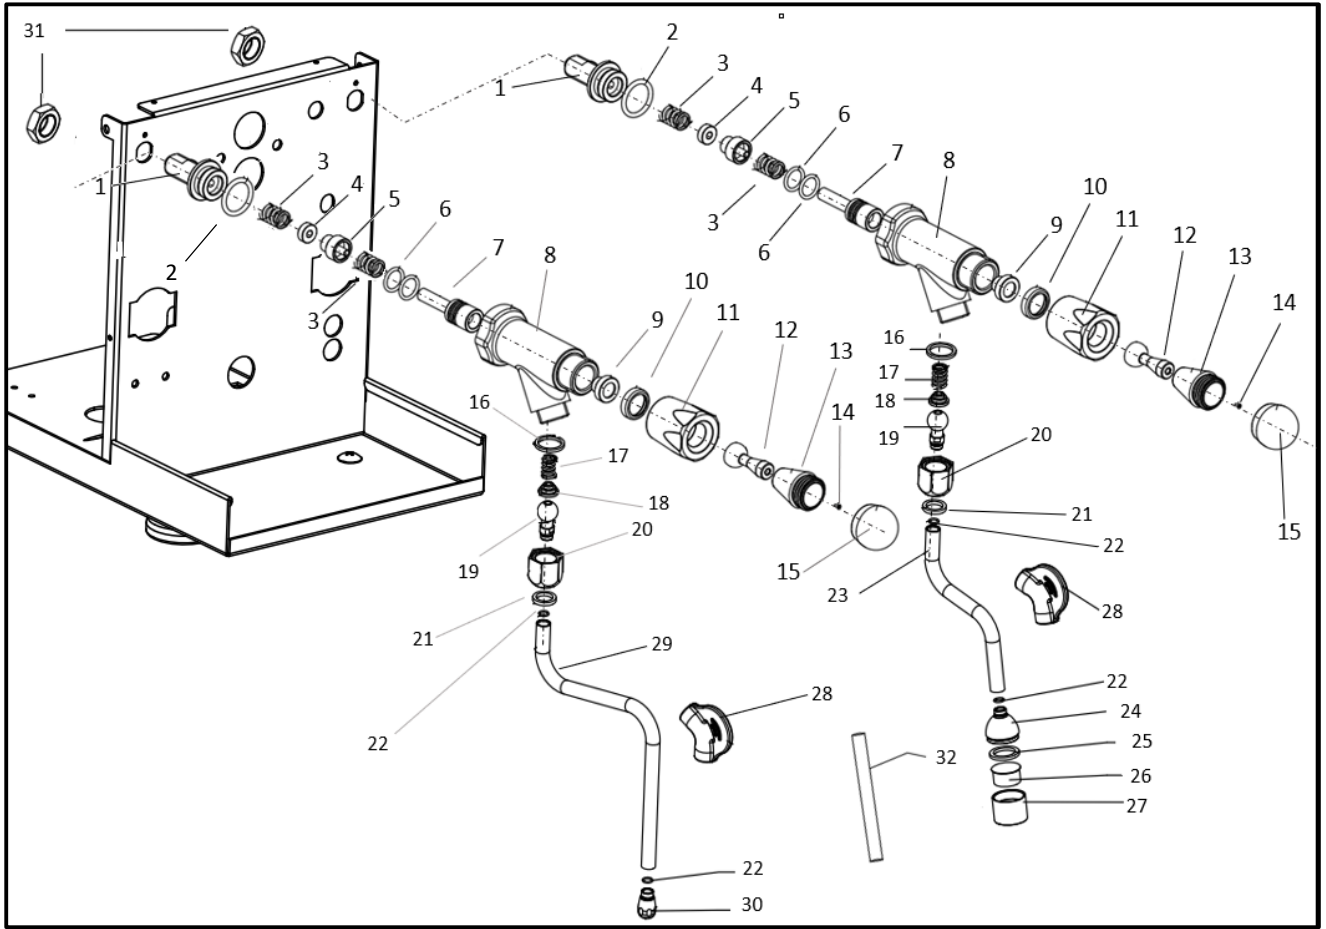

Zeichnung 5: Kippventile

Tabelle 5 Kippventile

Pos.	Artikelnr./item no.	Bezeichnung	Description	Einheit/unit
1	IN.196.103	Anschluss-Stück	Connector	Stck
2	IN.196.104	Ventildichtung	Valve Cover Seal	Stck
3	IN.196.105	Feder	Steam Pipe Spring	Stck
4	IN.196.106	Ventilscheibe	Valve Plug	Stck
5	IN.196.107	Ventilstift	Push Rod1	Stck
6	IN.196.108	Dichtung	Seal Ring	Stck
7	IN.196.109	Öffnungsventil	Push Rod2	Stck
8	IN.196.110	Ventilkorpus	Valve Body	Stck
9	IN.196.111	Knopf	Press Block 1	Stck
10	IN.196.112	Einsatzring	Press Block 2	Stck
11	IN.196.113	Kipphebelmutter	Valve Cap	Stck
12	IN.196.114	Kipphebel Innenteil	Handle	Stck
13	IN.196.115	Griff Kunststoff Kippventil	Handle	Stck
14	IN.196.101	Schraube	Screw B	Stck
15	IN.196.116	Kappe Chrom Kippventil	Handle Cover	Stck
16	IN.096.015	PTFE Dichtung	Valve Body Gasket	Stck
17	IN.096.016	Feder	Steam Tube Spring	Stck
18	IN.096.017	Kugelpfanne	Steam Press Block	Stck
19	IN.096.018	Kugelgelenk	Rotary Head	Stck
20	IN.096.019	Mutter verchromt	Steam Tube Joint	Stck
21	IN.096.020	PTFE Dichtung	Steam Tube Gasket	Stck
22	IN.096.021	O-Dichtring	Seal Ring	Stck
23	IN.096.022	Heisswasserrohr	Hot Water Pipe	Stck
24	IN.096.024	Heisswasserauslauf	Hot Water Nozzle	Stck
25	IN.096.025	Gummidichtung	Seak Ring	Stck
26	IN.096.026	Perlator	Filter Mesh	Stck
27	IN.096.027	Verschraubung	Hot Water Pipe Cover	Stck
28	IN.096.023	Gummi-Isolation Heisswasserrohr	Steam Tube Handle	Stck
29	IN.096.028	Dampfrohr	Sream Tube	Stck
30	IN.096.029	Düse	Steam Nozzle	Stck
31	IN.096.030	Mutter	Nut	Stck
32	IN.096.031	Teflon Innenschlauch	Inner Tube	Stck
33	IN.196.000	Kippventil Dampf komplett	Hot Water Valve with Wand	Stck
34	IN.197.000	Kippventl Heisswasser komplett	Hot Water Walve without Wand	Stck