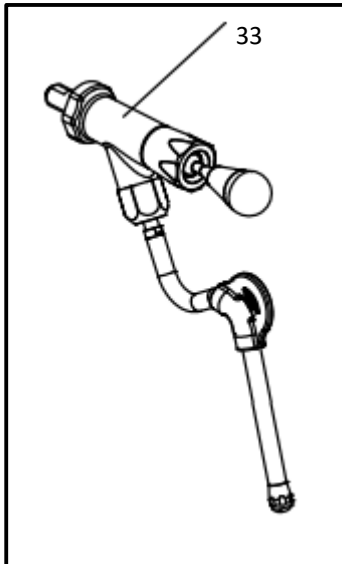

Zeichnung 5: Kippventile

Tabelle 5 Kippventile

Pos.	Artikelnr./item no.	Bezeichnung	Description	Einheit/unit
1	IN.196.103	Anschluss-Stück	Connector	Stck
2	IN.196.104	Ventildichtung	Valve Cover Seal	Stck
3	IN.196.105	Feder	Steam Pipe Spring	Stck
4	IN.196.106	Ventilscheibe	Valve Plug	Stck
5	IN.196.107	Ventilstift	Push Rod1	Stck
6	IN.196.108	Dichtung	Seal Ring	Stck
7	IN.196.109	Öffnungsventil	Push Rod2	Stck
8	IN.196.110	Ventilkorpus	Valve Body	Stck
9	IN.196.111	Knopf	Press Block 1	Stck
10	IN.196.112	Einsatzring	Press Block 2	Stck
11	IN.196.113	Kipphebelmutter	Valve Cap	Stck
12	IN.196.114	Kipphebel Innenteil	Handle	Stck
13	IN.196.115	Griff Kunststoff Kippventil	Handle	Stck
14	IN.196.101	Schraube	Screw B	Stck
15	IN.196.116	Kappe Chrom Kippventil	Handle Cover	Stck
16	IN.096.015	PTFE Dichtung	Valve Body Gasket	Stck
17	IN.096.016	Feder	Steam Tube Spring	Stck
18	IN.096.017	Kugelpfanne	Steam Press Block	Stck
19	IN.096.018	Kugelgelenk	Rotary Head	Stck
20	IN.096.019	Mutter verchromt	Steam Tube Joint	Stck
21	IN.096.020	PTFE Dichtung	Steam Tube Gasket	Stck
22	IN.096.021	O-Dichtring	Seal Ring	Stck
23	IN.096.022	Heisswasserrohr	Hot Water Pipe	Stck
24	IN.096.024	Heisswasserauslauf	Hot Water Nozzle	Stck
25	IN.096.025	Gummidichtung	Seak Ring	Stck
26	IN.096.026	Perlator	Filter Mesh	Stck
27	IN.096.027	Verschraubung	Hot Water Pipe Cover	Stck
28	IN.096.023	Gummi-Isolation Heisswasserrohr	Steam Tube Handle	Stck
29	IN.096.028	Dampfrohr	Sream Tube	Stck
30	IN.096.029	Düse	Steam Nozzle	Stck
31	IN.096.030	Mutter	Nut	Stck
32	IN.096.031	Teflon Innenschlauch	Inner Tube	Stck
33	IN.196.000	Kippventil Dampf komplett	Hot Water Valve with Wand	Stck
34	IN.197.000	Kippventl Heisswasser komplett	Hot Water Walve without Wand	Stck