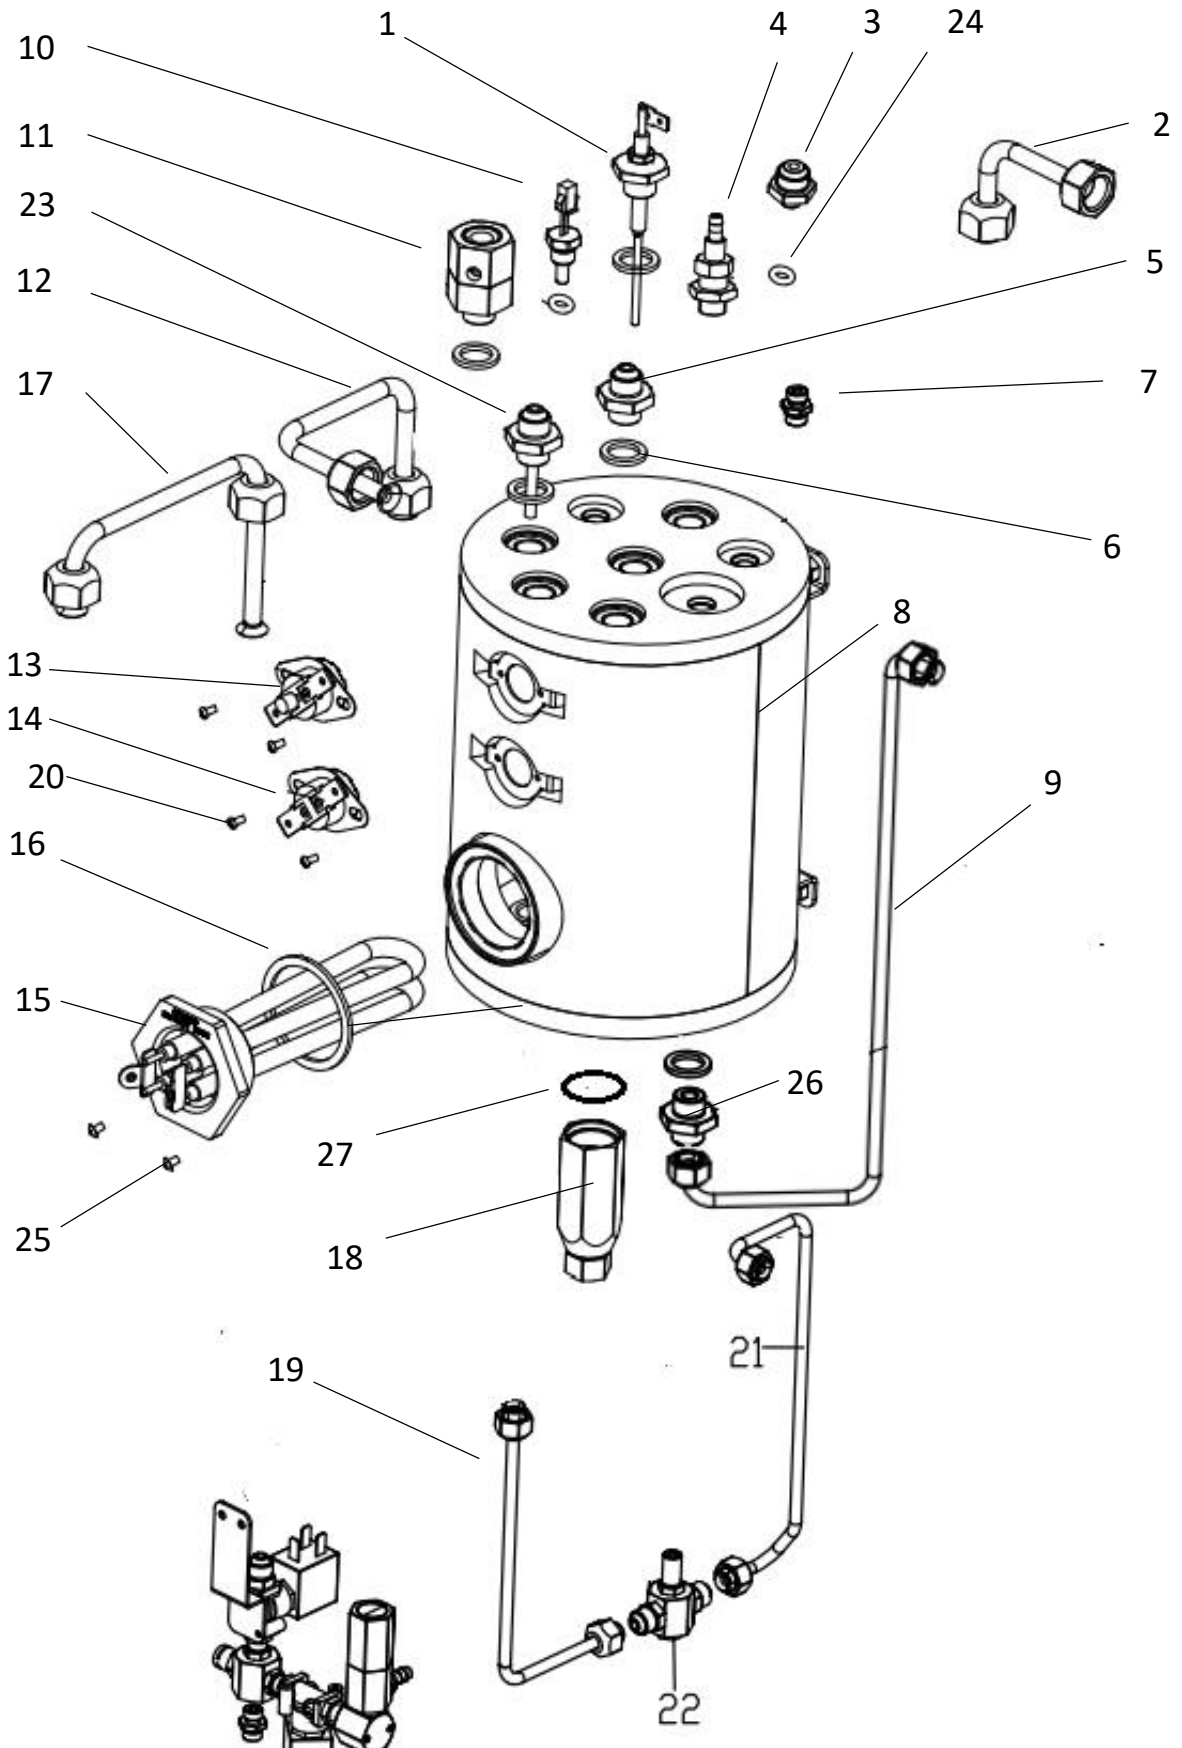

Zeichnung 3: Boiler

Tabelle 3 Boiler

Pos.	Artikelnr./item no.	Bezeichnung	Description	Einheit /unit
1	IN.076.013	Wasserstandssensor Boiler	Water level sensor boiler	Stck
2	IN.076.001	Kupferrohr 1	Copper pipe Boiler 1	Stck
3	IN.076.032	Fitting	Connector	Stck
4	IN.076.033	Antivakuum-Ventil	Vent Valve Asm	Stck
5	IN.076.017	Verbindungsstück	Connector vent valve	Stck
6	IN.076.034	PTFE-Dichtung	Joint Seal Ring	Stck
7	IN.076.018	Verbindungsstück	connector boiler 3	Stck
8	IN.076.019	Edelstahlboiler	Stainless steal boiler	Stck
9	IN.076.004	Kupferrohr 4	Copper pipe Boiler 4	Stck
10	IN.076.035	Temperatursensor	NTC	Stck
11	IN.076.007	Sicherheitsventil	protective valve	Stck
12	IN.076.002	Kupferrohr 2	Copper pipe Boiler 2	Stck
13	IN.076.025	Temperaturfühler 155 Grad	Thermostat	Stck
14	IN.076.026	Temperaturfühler 140 Grad	Thermostat	Stck
15	IN.076.010	Heizung	Heating element	Stck
16	IN.076.009	Teflon Dichtung	Teflon gaket	Stck
17	IN.076.003	Kupferrohr 3	Copper pipe Boiler 3	Stck
18	IN.076.036	Ablassventil Boiler	Out Valv Asm	Stck
19	IN.076.006	Kupferrohr 6	Copper pipe Boiler 6	Stck
20	IN.076.201	Schraube	Screw	Stck
21	IN.076.005	Kupferrohr 5	Copper pipe Boiler 5	Stck
22	IN.076.012	3-Wege-Verteiler	Drain valve	Stck
23	IN.076.055	Anschlussstück mit Rohr	Connector	Stck
24	IN.076.204	O-Ring	Seal Ring	Stck
25	IN.076.202	Schraube	Screw	Stck
26	IN.076.017	Verbindungsstück	Boiler Connectore	Stck
27	IN.076.203	Dichtring Ablassventil	Seal Ring	Stck