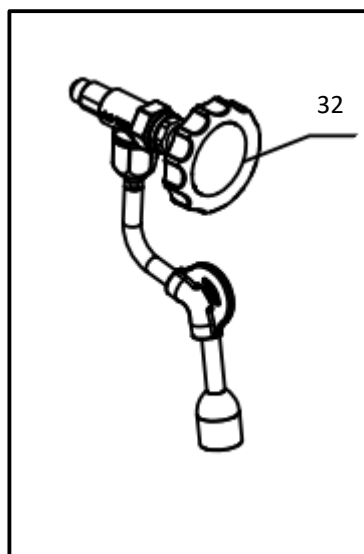

Zeichnung 4: Drehventile

Tabelle 4 Drehventile

Pos.	Artikelnr./item no.	Bezeichnung	Description	Einheit/unit
1	IN.096.001	Heisswasserventil	Valve Body	Stck
2	IN.096.002	O-Dichtring	Seal Ring	Stck
3	IN.096.003	Fixierungsring	Fixing Ring	Stck
4	IN.096.004	O-Dichtring	Seal Ring	Stck
5	IN.096.005	Achse Drehventil	Adjusting Pin	Stck
6	IN.096.006	PTFE Dichtung	Valve Body Gasket	Stck
7	IN.096.007	Verschraubung	Valve Cap	Stck
8	IN.096.008	Drehregler Rückseite	Knob Cover	Stck
9	IN.096.009	Drehregler Verbindung	Knob Support	Stck
10	IN.096.010	Drehregler Vorderseite	Knob	Stck
11	IN.096.011	Schraube	Selftapping Screw A	Stck
12	IN.096.012	Mutter	Nut	Stck
13	IN.096.013	O-Dichtring	Sealing Ring	Stck
14	IN.096.014	Edelstahlblende	Knob Cover	Stck
15	IN.096.015	PTFE Dichtung	Valve Body Gasket	Stck
16	IN.096.016	Feder	Steam Tube Spring	Stck
17	IN.096.017	Kugelpfanne	Steam Press Block	Stck
18	IN.096.018	Kugelgelenk	Rotary Head	Stck
19	IN.096.019	Mutter verchromt	Steam Tube Joint	Stck
20	IN.096.020	PTFE Dichtung	Steam Tube Gasket	Stck
21	IN.096.021	O-Dichtring	Seal Ring	Stck
22	IN.096.022	Heisswasserrohr	Hot Water Pipe	Stck
23	IN.096.023	Gummi-Isolation Heisswasserrohr	Steam Tube Handle	Stck
24	IN.096.024	Heisswasserauslauf	Hot Water Nozzle	Stck
25	IN.096.025	Gummidichtung	Seak Ring	Stck
26	IN.096.026	Perlator	Filter Mesh	Stck
27	IN.096.027	Verschraubung	Hot Water Pipe Cover	Stck
28	IN.096.028	Rohr Dampf	Steam Tube	Stck
29	IN.096.029	Düse	Steam Nozzle	Stck
30	IN.096.030	Mutter	Nut	Stck
31	IN.096.000	Dampfventil komplett	Steam Walve complete	Stck
32	IN.097.000	Heisswasserventil komplett	Hot Water complete	Stck