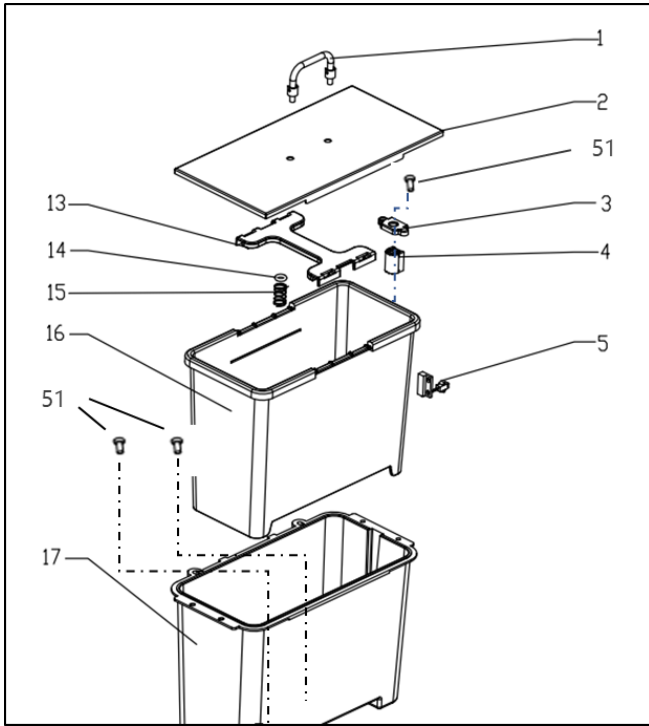

Zeichnung 2: Wassertank und Vibrationspumpe

Tabelle 2 Wassertank und Vibrationspumpe

Pos.	Artikelnr./item no.	Bezeichnung	Description	Einheit /unit
1	IN.030.001	Wassertankdeckel Griff	Tank hander	Stck
2	CH.030.002	Wassertankdeckel	Tank Cover	Stck
3	CH.030.101	Schwimmerhalter	Floater	Stck
3	IN.030.100	Abdeckung	Float Cover	Stck
4	IN.030.101	Magnet Wasser	Floater	Stck
5	IN.030.102	Wasserstandssensor	Water Level Switch	Stck
6	IN.063.001	Vibrationspumpe	Vibration Water pump	Stck
7	IN.063.221	Antivibrationselement	pump buffer block	Stck
8	IN.063.008	O-Ring	Seal Ring	Stck
9	IN.005.041	Microschalter	Micro switch	Stck
10	IN.005.035	Microschalter Abdeckung	Switch Decorative Cover	Stck
11	VA.063.036	Kesselmanometer Valentina	Steam Pressure Gauge	Stck
12	IN.005.039	An-/Ausshalter	Handle Switch	Stck
13	CH.030.103	Wassertankgriff	Water Tank Handle	Stck
14	IN.030.104	Dichtung	Check Valve Seal Ring	Stck
15	IN.030.105	Feder	Check Velve Ring	Stck
16	CH.030.001	Wassertank	Tank	Stck
17	CH.030.004	Wassertankhalterung	Water Tank Bracket	Stck
18	IN.030.404	Einsatz	Check Valve	Stck
19	IN.030.005	Wassertankdichtung	Tank Inlet Join Seal	Stck
20	IN.030.007	Wassertankauslauf	Water tank Inlet joint	Stck
21	IN.030.011	Schlauch Wassertank	Tube water tank	Stck
22	IN.063.002	Schlauch Wassertank	Tube	Stck
23	IN.080.007	Halteungsstück 6	Support 6	Stck
24	IN.080.008	Teflonschlauch 200	Teflon Tube Assy	Stck
25	IN.080.009	Verbindungsstück Teflonschlauch	Connector	Stck
26	IN.080.016	Vierwegeverbindungsstück	Four way connector	Stck
27	IN.080.012	O-Ring	Seal Ring Three way walve	Stck
28	IN.080.004	Magnetventil komplett	Solenoid valve	Stck
29	IN.080.601	Magnetventil	Valve Connector	Stck
30	IN.080.005	Fitting	Connector	Stck
31	IN.080.001	Dreiwegeventil	Three Way Connector	Stck
32	IN.080.003	Verbindungsstück	Connector	Stck
33	IN.080.017	Verbindungsstück Magnetventil	Valve connector	Stck
34	IN.080.011	Mutter Magnetventil	Locating nut	Stck
35	IN.080.002	Expansionsventil	Protective Valve Asm	Stck
36	IN.080.015	Schlauchanschluss	Inlet Connector	Stck
37	IN.005.090	Mutter für Auslauf	Nut	Stck
38	IN.005.091	Auslauf Antivakuumentil	Drainage joint	Stck