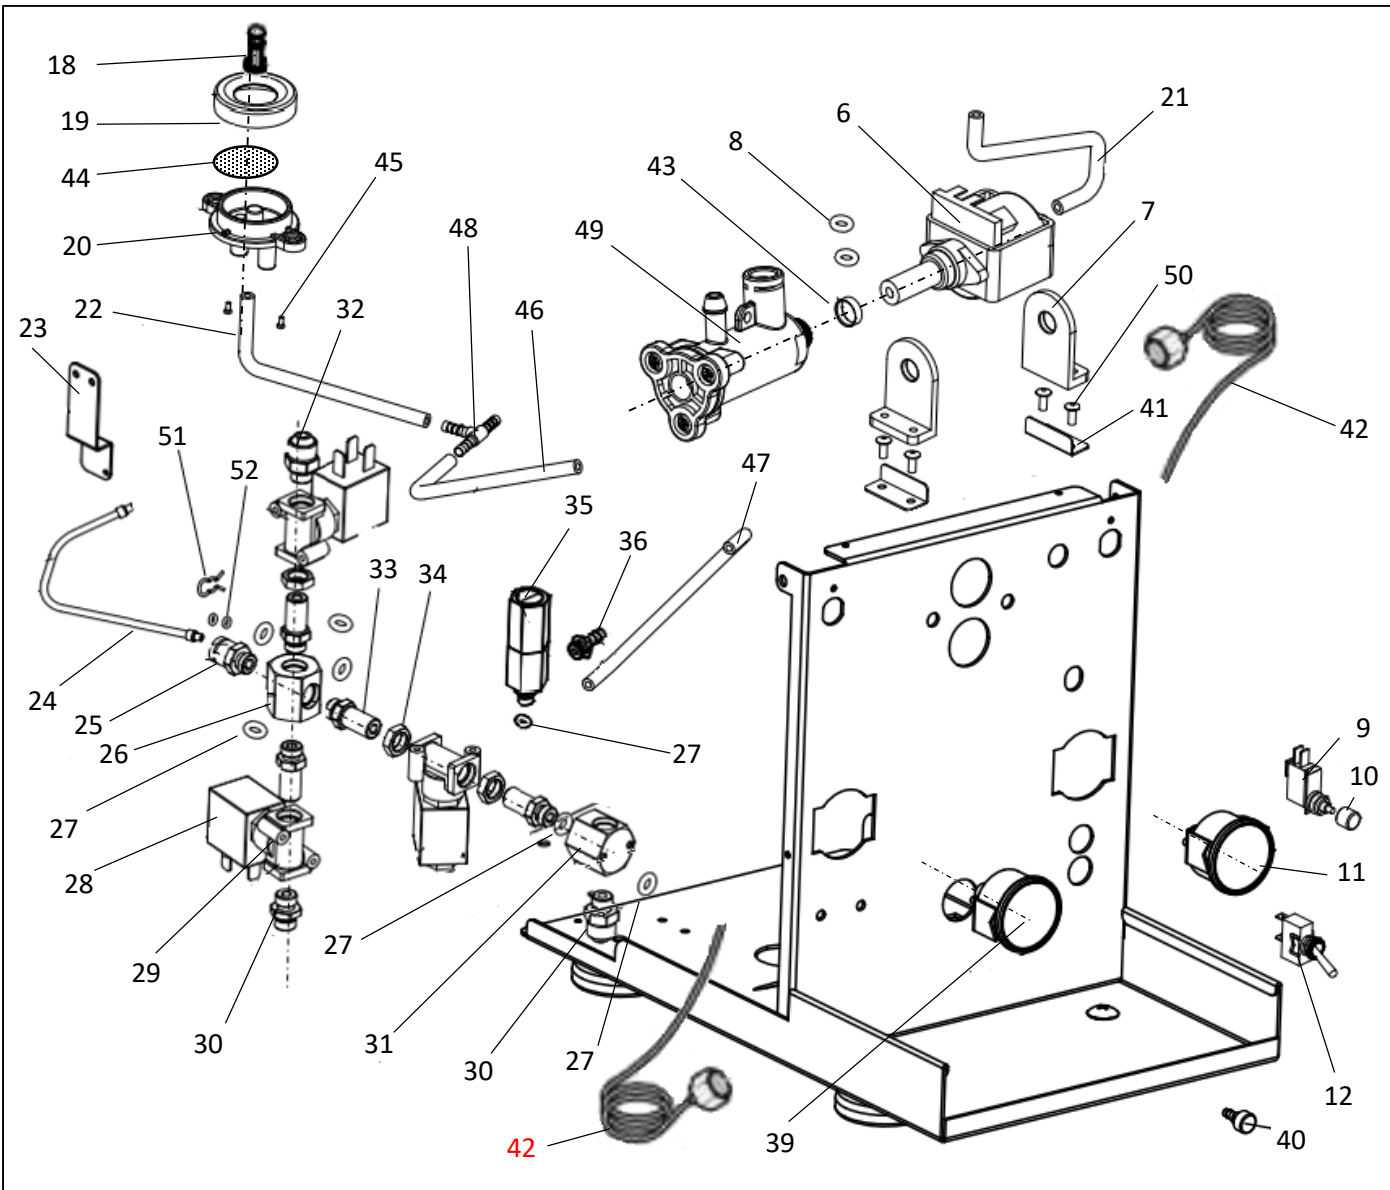

Tabelle 2 Wassertank und Vibrationspumpe

Zeichnung 2: Wassertank und Vibrationspumpe

Tabelle 2 Wassertank und Vibrationspumpe

Pos.	Artikelnr./item no.	Bezeichnung	Description	Einheit /unit
1	IN.030.001	Wassertankdeckel Griff	Tank hander	Stck
2	CH.030.002	Wassertankdeckel	Tank Cover	Stck
3	CH.030.101	Schwimmerhalter	Floater	Stck
3	IN.030.100	Abdeckung	Float Cover	Stck
4	IN.030.101	Magnet Wasser	Floater	Stck
5	IN.030.102	Wasserstandssensor	Water Level Switch	Stck
6	IN.063.001	Vibrationspumpe	Vibration Water pump	Stck
7	IN.063.221	Antivibrationselement	pump buffer block	Stck
8	IN.063.008	O-Ring	Seal Ring	Stck
9	IN.005.041	Microschalter	Micro switch	Stck
10	IN.005.035	Microschalter Abdeckung	Switch Decorative Cover	Stck
11	VA.063.036	Kesselmanometer Valentina	Steam Pressure Gauge	Stck
12	IN.005.039	An-/Ausshalter	Handle Switch	Stck
13	CH.030.103	Wassertankgriff	Water Tank Handle	Stck
14	IN.030.104	Dichtung	Check Valve Seal Ring	Stck
15	IN.030.105	Feder	Check Velve Ring	Stck
16	CH.030.001	Wassertank	Tank	Stck
17	CH.030.004	Wassertankhalterung	Water Tank Bracket	Stck
18	IN.030.404	Einsatz	Check Valve	Stck
19	IN.030.005	Wassertankdichtung	Tank Inlet Join Seal	Stck
20	IN.030.007	Wassertankauslauf	Water tank Inlet joint	Stck
21	IN.030.011	Schlauch Wassertank	Tube water tank	Stck
22	IN.063.002	Schlauch Wassertank	Tube	Stck
23	IN.080.007	Halteungsstück 6	Support 6	Stck
24	IN.080.008	Teflonschlauch 200	Teflon Tube Assy	Stck
25	IN.080.009	Verbindungsstück Teflonschlauch	Connector	Stck
26	IN.080.016	Vierwegeverbindungsstück	Four way connector	Stck
27	IN.080.012	O-Ring	Seal Ring Three way walve	Stck
28	IN.080.004	Magnetventil komplett	Solenoid valve	Stck
29	IN.080.601	Magnetventil	Valve Connector	Stck
30	IN.080.005	Fitting	Connector	Stck
31	IN.080.001	Dreiwegeventil	Three Way Connector	Stck
32	IN.080.003	Verbindungsstück	Connector	Stck
33	IN.080.017	Verbindungsstück Magnetventil	Valve connector	Stck
34	IN.080.011	Mutter Magnetventil	Locating nut	Stck
35	IN.080.002	Expansionsventil	Protective Valve Asm	Stck
36	IN.080.015	Schlauchanschluss	Inlet Connector	Stck
37	IN.005.090	Mutter für Auslauf	Nut	Stck
38	IN.005.091	Auslauf Antivakuumentil	Drainage joint	Stck