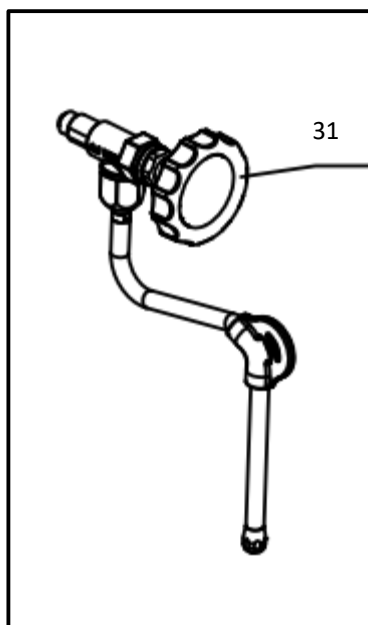

Zeichnung 4: Drehventile

Tabelle 4 Drehventile

Pos.	Artikelnr./item no.	Bezeichnung	Description	Einheit/unit
1	IN.096.001	Heisswasserventil	Valve Body	Stck
2	IN.096.002	O-Dichtring	Seal Ring	Stck
3	IN.096.003	Fixierungsring	Fixing Ring	Stck
4	IN.096.004	O-Dichtring	Seal Ring	Stck
5	IN.096.005	Achse Drehventil	Adjusting Pin	Stck
6	IN.096.006	PTFE Dichtung	Valve Body Gasket	Stck
7	IN.096.007	Verschraubung	Valve Cap	Stck
8	IN.096.008	Drehregler Rückseite	Knob Cover	Stck
9	IN.096.009	Drehregler Verbindung	Knob Support	Stck
10	IN.096.010	Drehregler Vorderseite	Knob	Stck
11	IN.096.011	Schraube	Selftapping Screw A	Stck
12	IN.096.012	Mutter	Nut	Stck
13	IN.096.013	O-Dichtring	Sealing Ring	Stck
14	IN.096.014	Edelstahlblende	Knob Cover	Stck
15	IN.096.015	PTFE Dichtung	Valve Body Gasket	Stck
16	IN.096.016	Feder	Steam Tube Spring	Stck
17	IN.096.017	Kugelpfanne	Steam Press Block	Stck
18	IN.096.018	Kugelgelenk	Rotary Head	Stck
19	IN.096.019	Mutter verchromt	Steam Tube Joint	Stck
20	IN.096.020	PTFE Dichtung	Steam Tube Gasket	Stck
21	IN.096.021	O-Dichtring	Seal Ring	Stck
22	IN.096.022	Heisswasserrohr	Hot Water Pipe	Stck
23	IN.096.023	Gummi-Isolation Heisswasserrohr	Steam Tube Handle	Stck
24	IN.096.024	Heisswasserauslauf	Hot Water Nozzle	Stck
25	IN.096.025	Gummidichtung	Seak Ring	Stck
26	IN.096.026	Perlator	Filter Mesh	Stck
27	IN.096.027	Verschraubung	Hot Water Pipe Cover	Stck
28	IN.096.028	Rohr Dampf	Steam Tube	Stck
29	IN.096.029	Düse	Steam Nozzle	Stck
30	IN.096.030	Mutter	Nut	Stck
31	IN.096.000	Dampfventil komplett	Steam Walve complete	Stck
32	IN.097.000	Heisswasserventil komplett	Hot Water complete	Stck