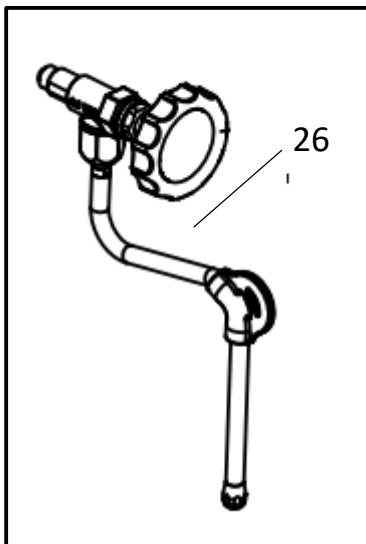

Zeichnung 4: Drehventile

Tabelle 4 Drehventil Chiara

Pos.	Artikelnr./item no.	Bezeichnung	Description	Einheit/unit
1	IN.096.001	Heisswasserventil	Valve Body	Stck
2	IN.096.002	O-Dichtring	Seal Ring	Stck
3	IN.096.003	Fixierungsring	Fixing Ring	Stck
4	IN.096.004	O-Dichtring	Seal Ring	Stck
5	IN.096.005	Achse Drehventil	Adjusting Pin	Stck
6	IN.096.006	PTFE Dichtung	Valve Body Gasket	Stck
7	IN.096.007	Verschraubung	Valve Cap	Stck
8	IN.096.008	Drehregler Rückseite	Knob Cover	Stck
9	IN.096.009	Drehregler Verbindung	Knob Support	Stck
10	IN.096.010	Drehregler Vorderseite	Knob	Stck
11	IN.096.011	Schraube	Selftapping Screw A	Stck
12	IN.096.012	Mutter	Nut	Stck
13	IN.096.013	O-Dichtring	Sealing Ring	Stck
14	IN.096.014	Edelstahlblende	Knob Cover	Stck
15	IN.096.015	PTFE Dichtung	Valve Body Gasket	Stck
16	IN.096.016	Feder	Steam Tube Spring	Stck
17	IN.096.017	Kugelpfanne	Steam Press Block	Stck
18	IN.096.018	Kugelgelenk	Rotary Head	Stck
19	IN.096.019	Mutter verchromt	Steam Tube Joint	Stck
20	IN.096.020	PTFE Dichtung	Steam Tube Gasket	Stck
21	IN.096.021	O-Dichtring	Seal Ring	Stck
22	IN.096.028	Rohr Dampf	Steam Tube	Stck
23	IN.096.023	Gummi-Isolation Heisswasserrohr	Steam Tube Handle	Stck
24	IN.096.029	Düse	Steam Nozzle	Stck
25	IN.096.030	Mutter	Nut	Stck
26	IN.096.000	Dampfventil komplett	Steam Walve complete	Stck