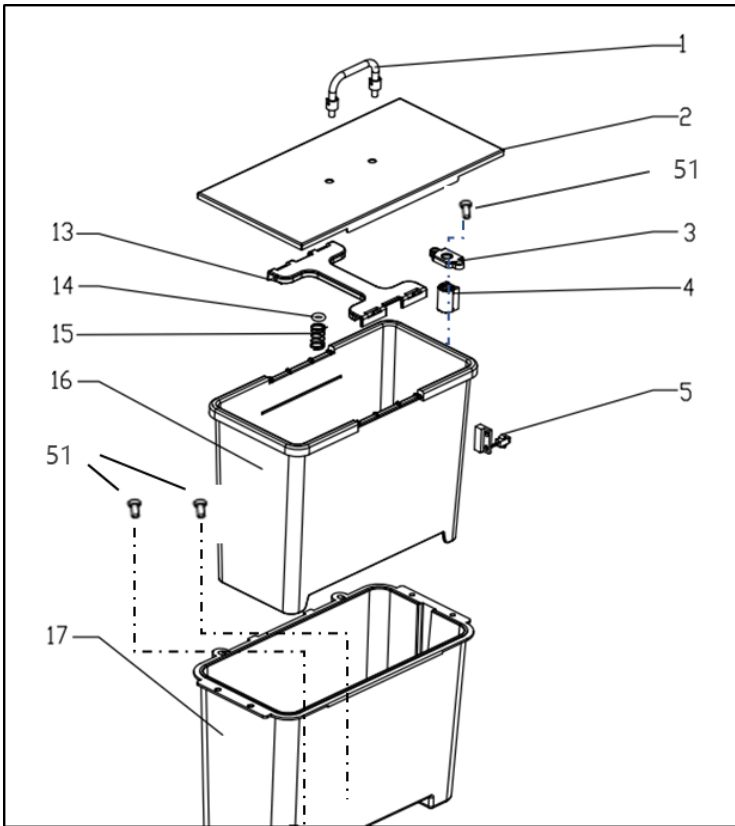

Zeichnung 2: Wassertank und Vibrationspumpe Chiara

Tabelle 2 Chiara Vibrationspumpe

Pos.	Artikelnr./item no.	Bezeichnung	Description	Einheit /unit
1	IN.030.001	Wassertankdeckel Griff	Tank hander	Stck
2	CH.030.002	Wassertankdeckel	Tank Cover	Stck
3	CH.030.101	Schwimmerhalter	Floater	Stck
3	IN.030.100	Abdeckung	Float Cover	Stck
4	IN.030.101	Magnet Wasser	Floater	Stck
5	IN.030.102	Wasserstandssensor	Water Level Switch	Stck
6	IN.063.001	Vibrationspumpe	Vibration Water pump	Stck
7	IN.063.221	Antivibrationselement	pump buffer block	Stck
8	IN.063.008	O-Ring	Seal Ring	Stck
9	IN.005.041	Microschalter	Micro switch	Stck
10	IN.005.035	Microschalter Abdeckung	Switch Decorative Cover	Stck
11	CH.063.036	Pumpenmanometer CH/VA	Pump Pressure Gauge	Stck
12	IN.005.039	An-/Ausschalter	Handle Switch	Stck
13	CH.030.103	Wassertankgriff	Water Tank Handle	Stck
14	IN.030.104	Dichtung	Check Valve Seal Ring	Stck
15	IN.030.105	Feder	Check Velve Ring	Stck
16	CH.030.001	Wassertank	Tank	Stck
17	CH.030.004	Wassertankhalterung	Water Tank Bracket	Stck
18	IN.030.404	Einsatz	Check Valve	Stck
19	IN.030.005	Wassertankdichtung	Tank Inlet Join Seal	Stck
20	IN.030.007	Wassertankauslauf	Water tank Inlet joint	Stck
21	IN.030.011	Schlauch Wassertank	Tube water tank	Stck
22	IN.063.002	Schlauch Wassertank	Tube	Stck
23	IN.080.007	Halterungsstück 6	Support 6	Stck
24	IN.080.008	Teflonschlauch 200	Teflon Tube Assy	Stck
25	IN.080.009	Verbindungsstück Teflonschlauch	Connector	Stck
26	IN.080.016	Vierwegeverbindungsstück	Four way connector	Stck
27	IN.080.012	O-Ring	Seal Ring Three way walve	Stck
28	IN.080.004	Magnetventil komplett	Solenoide valve	Stck
29	IN.080.601	Magnetventil	Valve Connector	Stck
30	IN.080.005	Fitting	Connector	Stck
31	IN.080.001	Dreiwegeventil	Three Way Connector	Stck
32	IN.080.003	Verbindungsstück	Connector	Stck
33	IN.080.017	Verbindungsstück Magnetventil	Valve connector	Stck
34	IN.080.011	Mutter Magnetventil	Locating nut	Stck
35	IN.080.002	Expansionsventil	Protective Valve Asm	Stck
36	IN.080.015	Schlauchanschluss	Inlet Connector	Stck