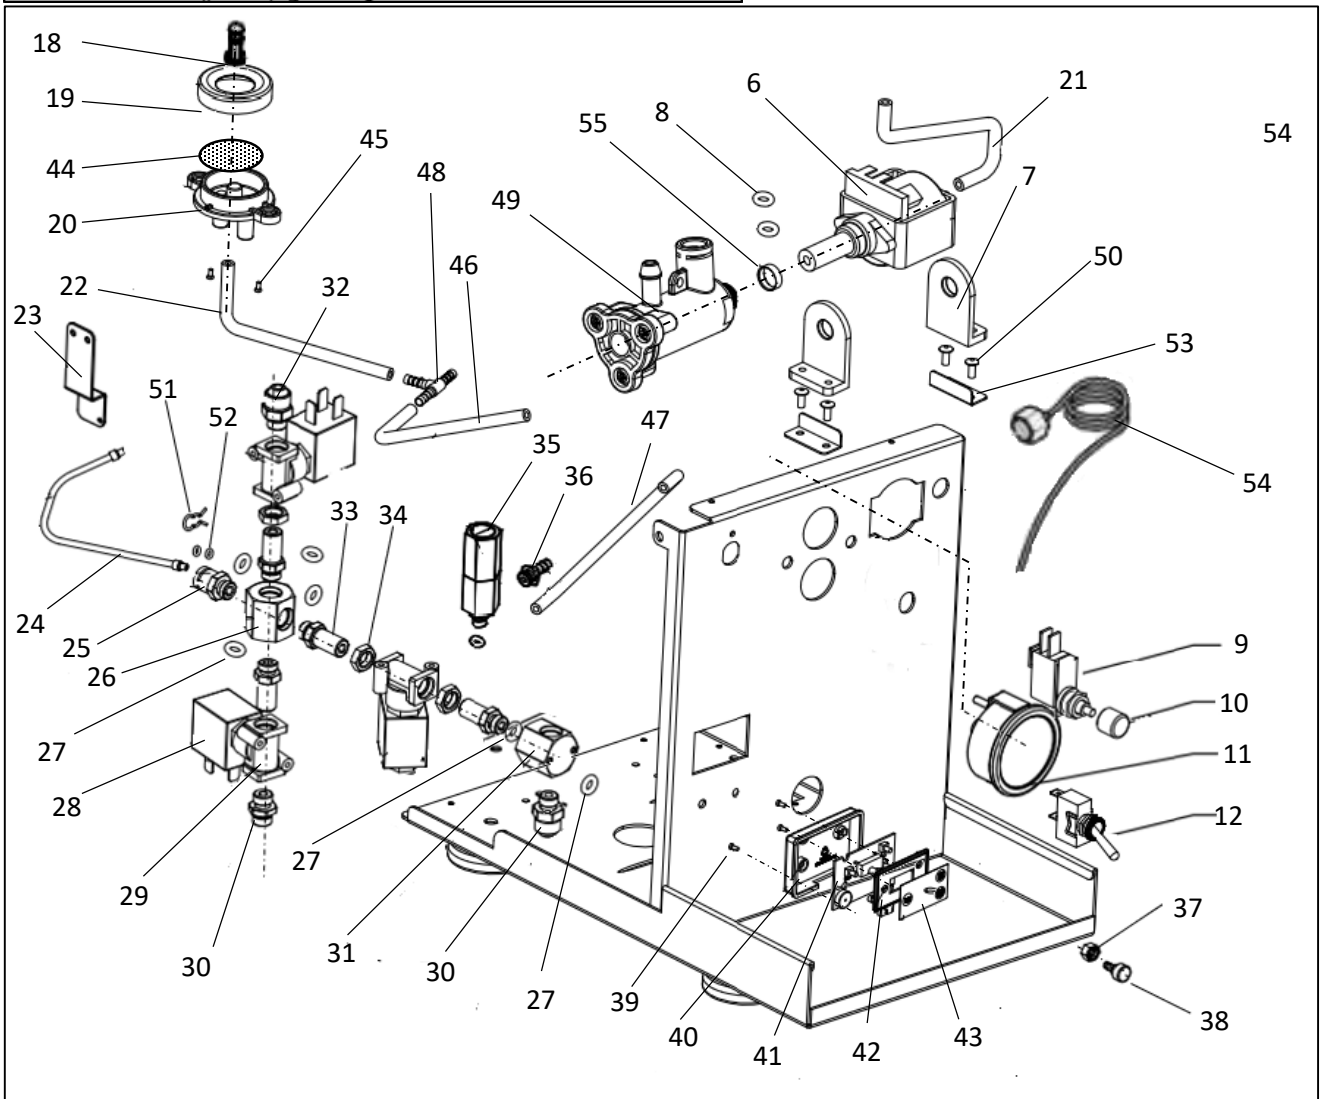

Zeichnung 2: Wassertank und Vibrationspumpe Chiara

Tabelle 2 Chiara Vibrationspumpe

Pos.	Artikelnr./item no.	Bezeichnung	Description	Einheit /unit
1	IN.030.001	Wassertankdeckel Griff	Tank hander	Stck
2	CH.030.002	Wassertankdeckel	Tank Cover	Stck
3	CH.030.101	Schwimmerhalter	Floater	Stck
3	IN.030.100	Abdeckung	Float Cover	Stck
4	IN.030.101	Magnet Wasser	Floater	Stck
5	IN.030.102	Wasserstandssensor	Water Level Switch	Stck
6	IN.063.001	Vibrationspumpe	Vibration Water pump	Stck
7	IN.063.221	Antivibrationselement	pump buffer block	Stck
8	IN.063.008	O-Ring	Seal Ring	Stck
9	IN.005.041	Microschalter	Micro switch	Stck
10	IN.005.035	Microschalter Abdeckung	Switch Decorative Cover	Stck
11	CH.063.036	Pumpenmanometer CH/VA	Pump Pressure Gauge	Stck
12	IN.005.039	An-/Ausschalter	Handle Switch	Stck
13	CH.030.103	Wassertankgriff	Water Tank Handle	Stck
14	IN.030.104	Dichtung	Check Valve Seal Ring	Stck
15	IN.030.105	Feder	Check Velve Ring	Stck
16	CH.030.001	Wassertank	Tank	Stck
17	CH.030.004	Wassertankhalterung	Water Tank Bracket	Stck
18	IN.030.404	Einsatz	Check Valve	Stck
19	IN.030.005	Wassertankdichtung	Tank Inlet Join Seal	Stck
20	IN.030.007	Wassertankauslauf	Water tank Inlet joint	Stck
21	IN.030.011	Schlauch Wassertank	Tube water tank	Stck
22	IN.063.002	Schlauch Wassertank	Tube	Stck
23	IN.080.007	Halterungsstück 6	Support 6	Stck
24	IN.080.008	Teflonschlauch 200	Teflon Tube Assy	Stck
25	IN.080.009	Verbindungsstück Teflonschlauch	Connector	Stck
26	IN.080.016	Vierwegeverbindungsstück	Four way connector	Stck
27	IN.080.012	O-Ring	Seal Ring Three way walve	Stck
28	IN.080.004	Magnetventil komplett	Solenoide valve	Stck
29	IN.080.601	Magnetventil	Valve Connector	Stck
30	IN.080.005	Fitting	Connector	Stck
31	IN.080.001	Dreiwegeventil	Three Way Connector	Stck
32	IN.080.003	Verbindungsstück	Connector	Stck
33	IN.080.017	Verbindungsstück Magnetventil	Valve connector	Stck
34	IN.080.011	Mutter Magnetventil	Locating nut	Stck
35	IN.080.002	Expansionsventil	Protective Valve Asm	Stck
36	IN.080.015	Schlauchanschluss	Inlet Connector	Stck