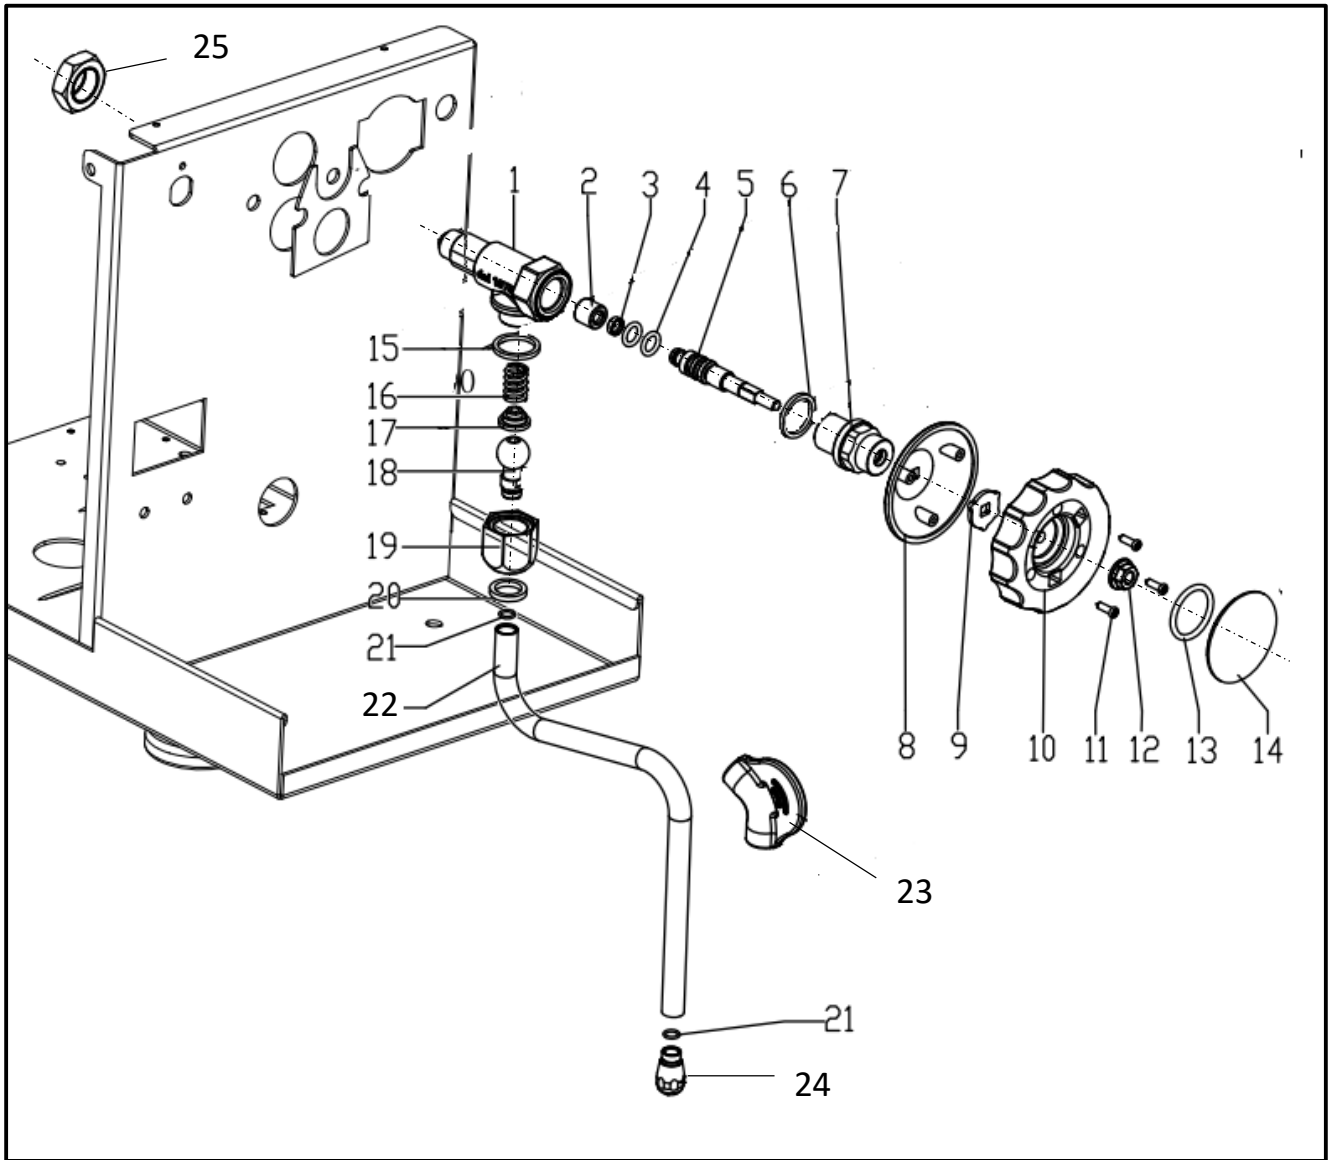

Zeichnung 4: Drehventile

Tabelle 4 Drehventil Chiara

Pos.	Artikelnr./item no.	Bezeichnung	Description	Einheit/unit
1	IN.096.001	Heisswasserventil	Valve Body	Stck
2	IN.096.002	O-Dichtring	Seal Ring	Stck
3	IN.096.003	Fixierungsring	Fixing Ring	Stck
4	IN.096.004	O-Dichtring	Seal Ring	Stck
5	IN.096.005	Achse Drehventil	Adjusting Pin	Stck
6	IN.096.006	PTFE Dichtung	Valve Body Gasket	Stck
7	IN.096.007	Verschraubung	Valve Cap	Stck
8	IN.096.008	Drehregler Rückseite	Knob Cover	Stck
9	IN.096.009	Drehregler Verbindung	Knob Support	Stck
10	IN.096.010	Drehregler Vorderseite	Knob	Stck
11	IN.096.011	Schraube	Selftapping Screw A	Stck
12	IN.096.012	Mutter	Nut	Stck
13	IN.096.013	O-Dichtring	Sealing Ring	Stck
14	IN.096.014	Edelstahlblende	Knob Cover	Stck
15	IN.096.015	PTFE Dichtung	Valve Body Gasket	Stck
16	IN.096.016	Feder	Steam Tube Spring	Stck
17	IN.096.017	Kugelpfanne	Steam Press Block	Stck
18	IN.096.018	Kugelgelenk	Rotary Head	Stck
19	IN.096.019	Mutter verchromt	Steam Tube Joint	Stck
20	IN.096.020	PTFE Dichtung	Steam Tube Gasket	Stck
21	IN.096.021	O-Dichtring	Seal Ring	Stck
22	IN.096.028	Rohr Dampf	Steam Tube	Stck
23	IN.096.023	Gummi-Isolation Heisswasserrohr	Steam Tube Handle	Stck
24	IN.096.029	Düse	Steam Nozzle	Stck
25	IN.096.030	Mutter	Nut	Stck
26	IN.096.000	Dampfventil komplett	Steam Walve complete	Stck