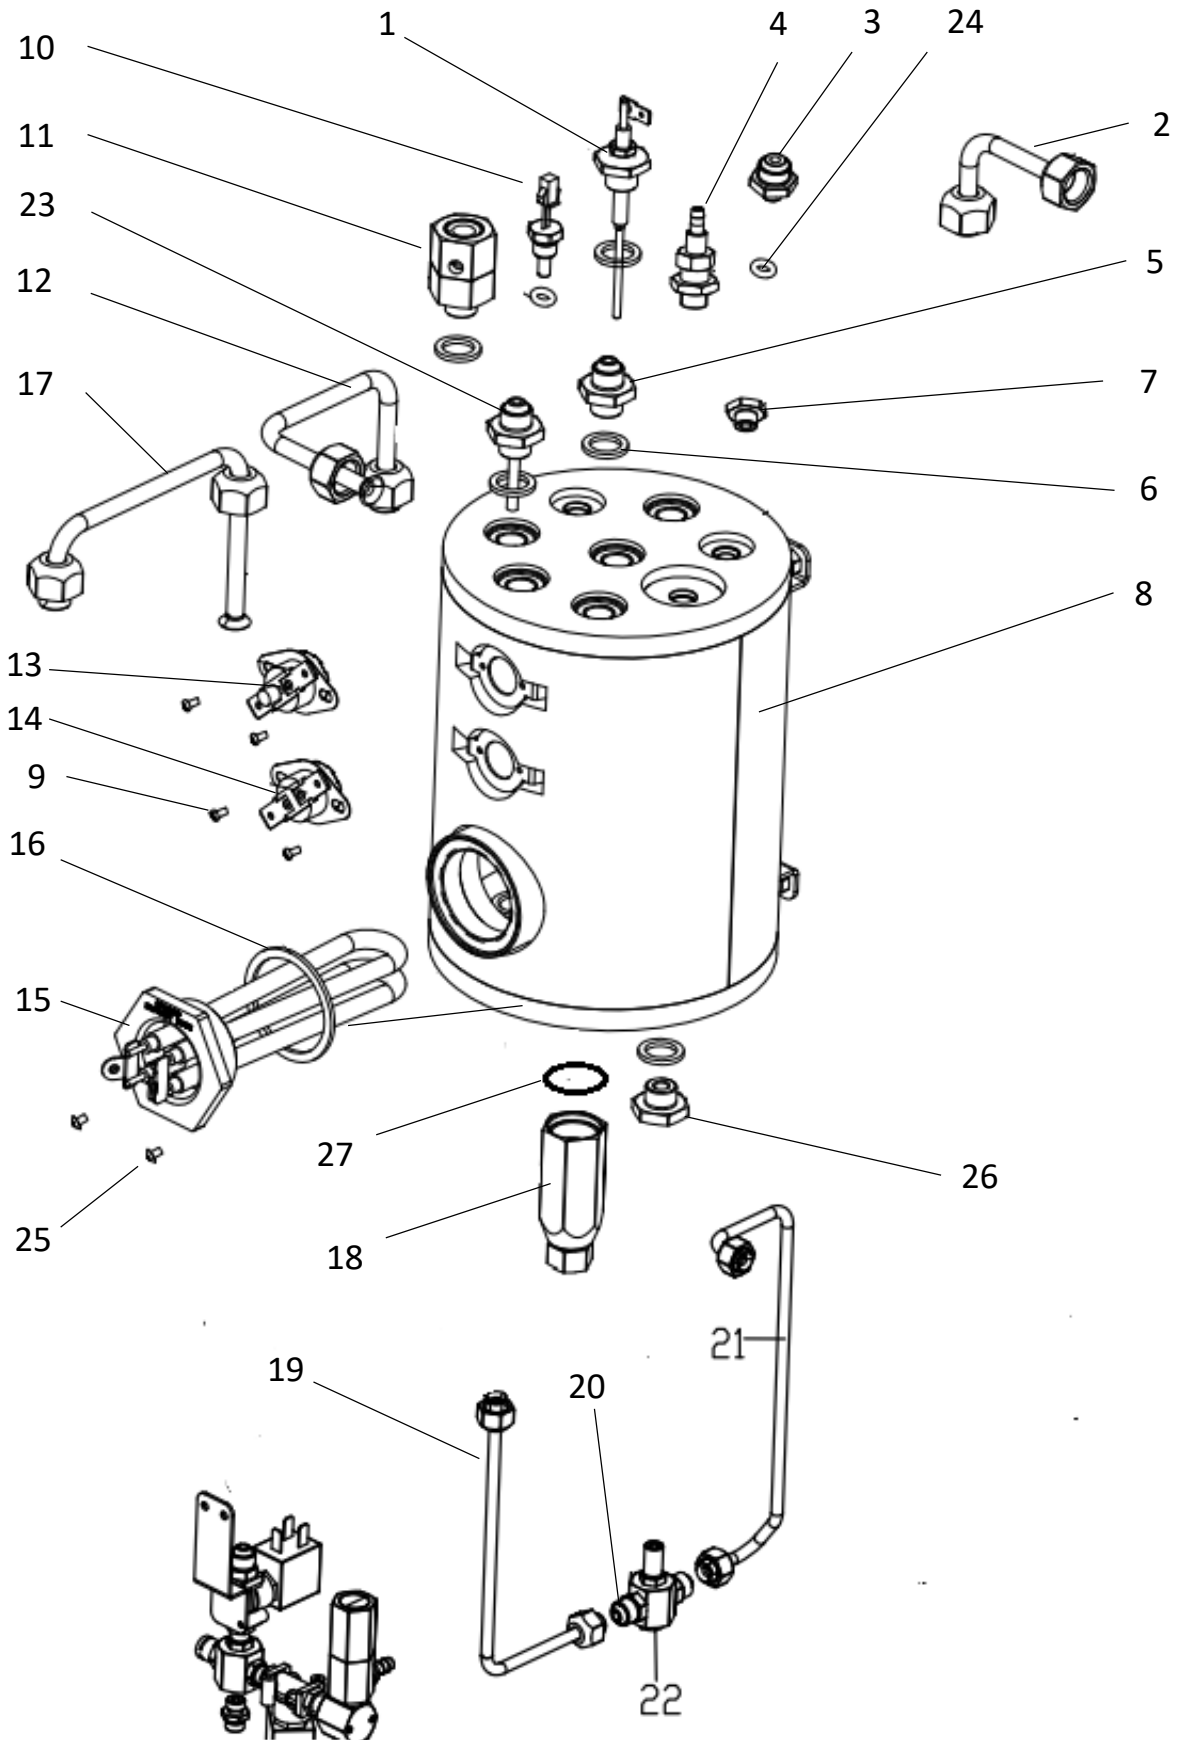

Zeichnung 3: Boiler Chiara

Tabelle 3 Chiara Boiler

Pos.	Artikelnr./item no.	Bezeichnung	Description	Einheit /unit
1	IN.076.013	Wasserstandssensor Boiler	Water level sensor boiler	Stck
2	IN.076.001	Kupferrohr 1	Copper pipe Boiler 1	Stck
3	IN.076.032	Fitting	Connector	Stck
4	IN.076.033	Antivakuum-Ventil	Vent Valve Asm	Stck
5	IN.076.017	Verbindungsstück	Connector vent valve	Stck
6	IN.076.034	PTFE-Dichtung	Joint Seal Ring	Stck
7	CH.076.018	Blindstopfen	Blindplug	Stck
8	IN.076.019	Edelstahlboiler	Stainless steal boiler	Stck
9	IN.076.201	Schraube	Screw	Stck
10	IN.076.035	Temperatursensor	NTC	Stck
11	IN.076.007	Sicherheitsventil	protective valve	Stck
12	IN.076.002	Kupferrohr 2	Copper pipe Boiler 2	Stck
13	IN.076.025	Temperaturfühler 155 Grad	Thermostat	Stck
14	IN.076.026	Temperaturfühler 140 Grad	Thermostat	Stck
15	IN.076.010	Heizung	Heating element	Stck
16	IN.076.009	Teflon Dichtung	Teflon gaket	Stck
17	IN.076.003	Kupferrohr 3	Copper pipe Boiler 3	Stck
18	IN.076.036	Ablassventil Boiler	Out Valv Asm	Stck
19	IN.076.006	Kupferrohr 6	Copper pipe Boiler 6	Stck
21	IN.076.005	Kupferrohr 5	Copper pipe Boiler 5	Stck
22	IN.076.012	3-Wege-Verteiler	Drain valve	Stck
23	IN.076.055	Anschlussstück mit Rohr	Connector	Stck
24	IN.076.204	O-Ring	Seal Ring	Stck
25	IN.076.202	Schraube	Screw	Stck
26	CH.076.017	Blindstopfen	Blindplug	Stck
27	IN.076.203	Dichtring Ablassventil	Seal Ring	Stck