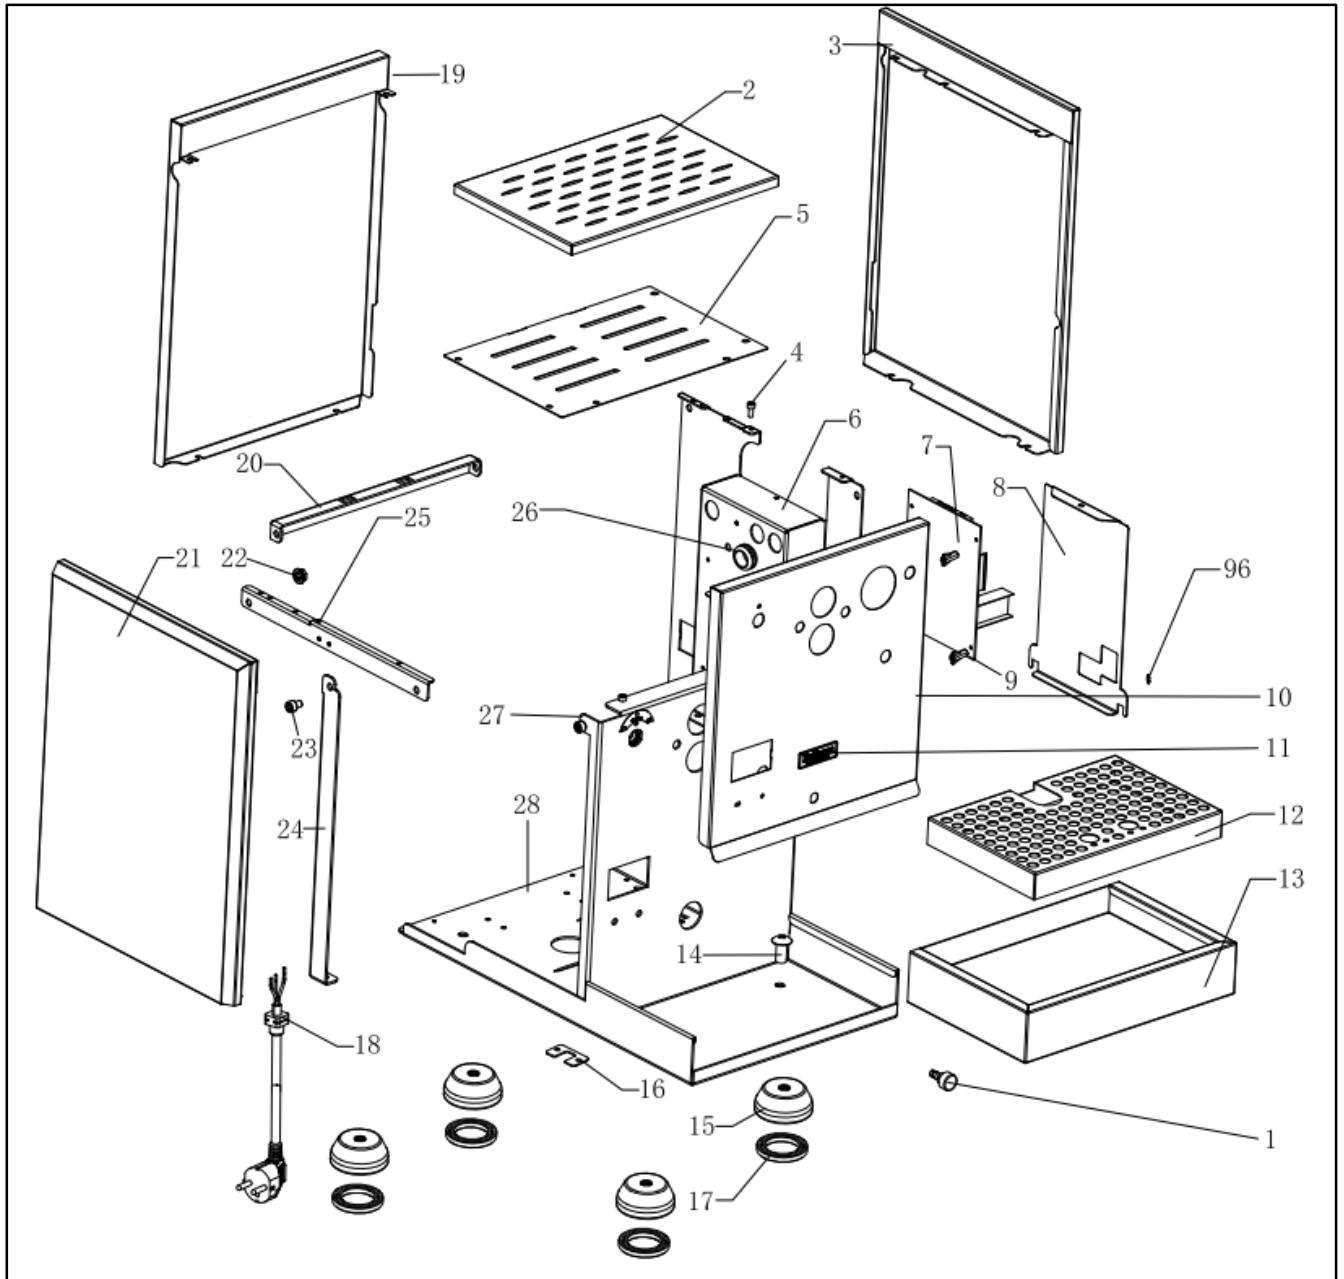

Tabelle 1 Gehäuse Chiara

Tabelle 1 Gehäuse Chiara

Pos.	Artikelnr./item no.	Bezeichnung	Description	Einheit /unit
1	IN.005.034	Schraube Display	Screw	Stck
2	CH.005.022	Tassenablage	Cup Warmin Plate	Stck
3	CH.005.010	Seitenteil rechts	Sidepanel left	Stck
4	IN.005.030	Schraube oberes Abdeckblech	Screw Top Cover	Stck
5	CH.005.015	Oberes Abdeckblech	Top Cover	Stck
6	CH.005.002	Gehäuse innen rechts	Support 1 PCB	Stck
7	IN.063.701	Platine Vibration	Power Board	Stck
8	IN.063.702	Deckel Platine Vibration	PCB Cover	Stck
9	IN.005.031	Haltestift oder Inbusschraube	PCB fixing column / Allen screw?	Stck
10	CH.005.007	Vorderpanel	Front Panel	Stck
11	IN.005.018	Bellezza Logo	Bellezza Logo	Stck
12	CH.005.020	Tropfschalengitter	Grid drip tray	Stck
13	CH.005.021	Tropfschale	Drip Tray	Stck
14	IN.005.032	Schraube Fuss	Screw Foot	Stck
16	IN.005.019	Netzteilklammer	Power cord bracket	Stck
17	IN.005.013	Anti-rutsch Gummi Fuß	Foot rubber	Stck
18	IN.005.025	Netzkabel	Power cord	Stck
19	CH.005.008	Rückwand	Back Panel	Stck
20	CH.005.006	Gehäuseprofil Rückwand	Support 5 (backside)	Stck
21	CH.005.009	Seitenteil links	Sidepanel left	Stck
22	IN.005.027	Mutter M6	Nut M6	Stck
23	IN.005.028	Schraube Inbus M6	Screw M6	Stck
24	CH.005.004	Gehäuseprofil senkrecht	Support 3 (vertikal)	Stck
25	CH.005.005	Gehäuseprofil links	Support 4 (horizontal)	Stck
26	IN.005.033	Kabeldurchführung	Protective Coil	Stck
27	CH.005.003	Gehäuse Front	Front Panel	Stck
28	CH.005.001	Gehäuseboden	Bottom Cover	Stck