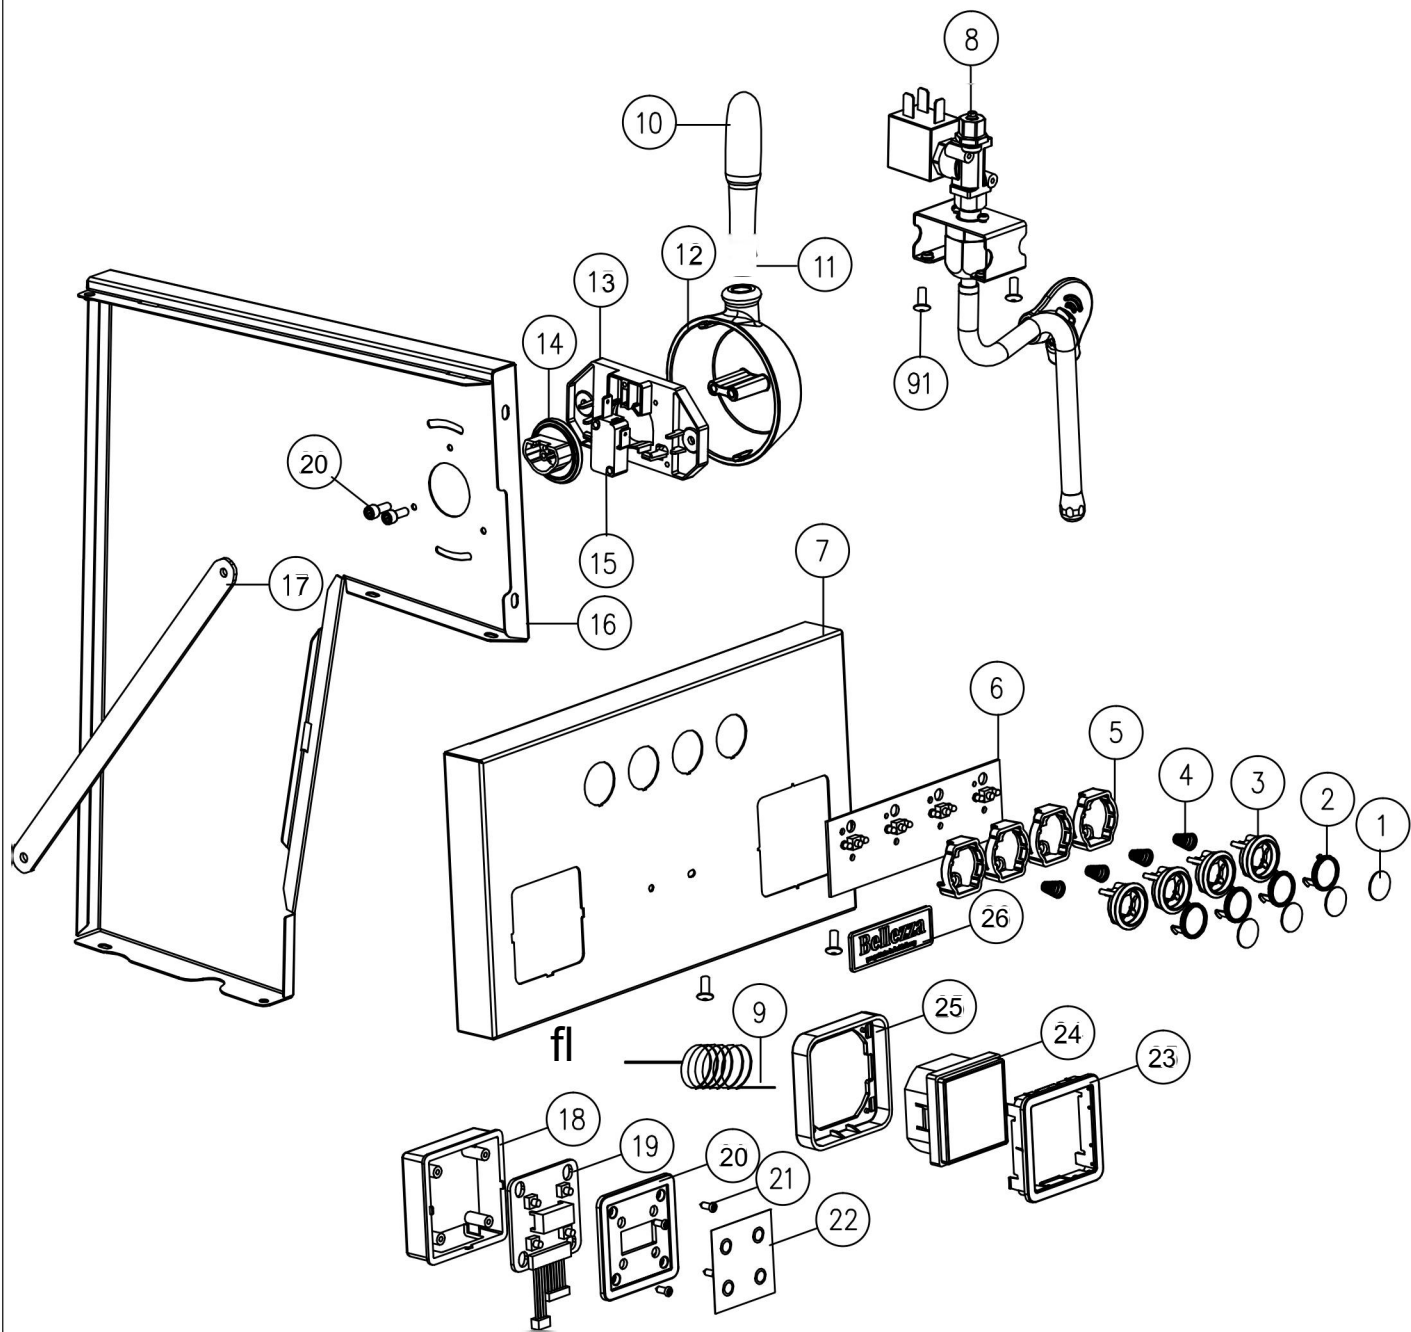

Bellezza

Bellona
Spare Parts

Item Nr.	Name	Bellezza Codes
1	Button Film	BE.001.001
2	Button	BE.001.002
3	Button Decoration	BE.001.003
4	Button Spring	BE.001.004
5	Button Supper	BE.001.005
6	Control PCB	BE.001.006
7	Face	BE.001.007
8	Steam Tube ASM	BE.001.008
9	Copper Tube Assy	IN.060.0 0 1
10	Steam Handle	ZB.200.188
11	Handle Supper	BE.001.009
12	Knob	BE.001.010
13	Knob Supper	BE.001.011
14	Switch Cam	BE.001.012
15	Switch	BE.001.013
16	Right Cover	BE.001.014
17	Supper Plate	BE.001.015
18	Display Box	BE.001.016
19	Display Board	BE.001.017
20	Display Cover	BE.001.018
21	Selftapping Screw	BE.001.019
22	Dislpay Film	BE.001.020
23	Decorative Piece	BE.001.021
24	Coffee Meter	BE.001.022
25	Meter Supper	BE.001.023
26	Trademark	IN.005.018

Item Nr.	Name	Bellezza Codes
8	Heating Pipe ASM	BE.001.008
8,1	Seal Ring	BE.008.001
8,2	Connector 7	BE.008.002
8,3	Seal Ring	BE.008.003
8,4	Solenoid Valve	BE.008.004
8,5	Nut 1	BE.008.005
8,6	Spring Washer	BE.008.006
8,7	Machinemade Screw B	BE.008.007
8,8	Steam Pipe Plate	BE.008.008
8,9	Steam Tube Spring	IN.096.016
8,10	Sealing	BE.008.009
8,11	Press Block	BE.008.010
8,12	Seal Ring	BE.008.011
8,13	Connector	BE.008.012
8,14	Steam Pipe Connector	IN.096.019
8,15	Washer	IN.096.020
8,16	Rotating Head	IN.096.018
8,17	Seal Ring	IN.096.021
8,18	Steam Pipe Handle	IN.096.023
8,19	Steam Pipe	IN.096.028
8,20	Steam Nozzle	IN.096.029
8,21	Steam Nozzle Ring	IN.096.021