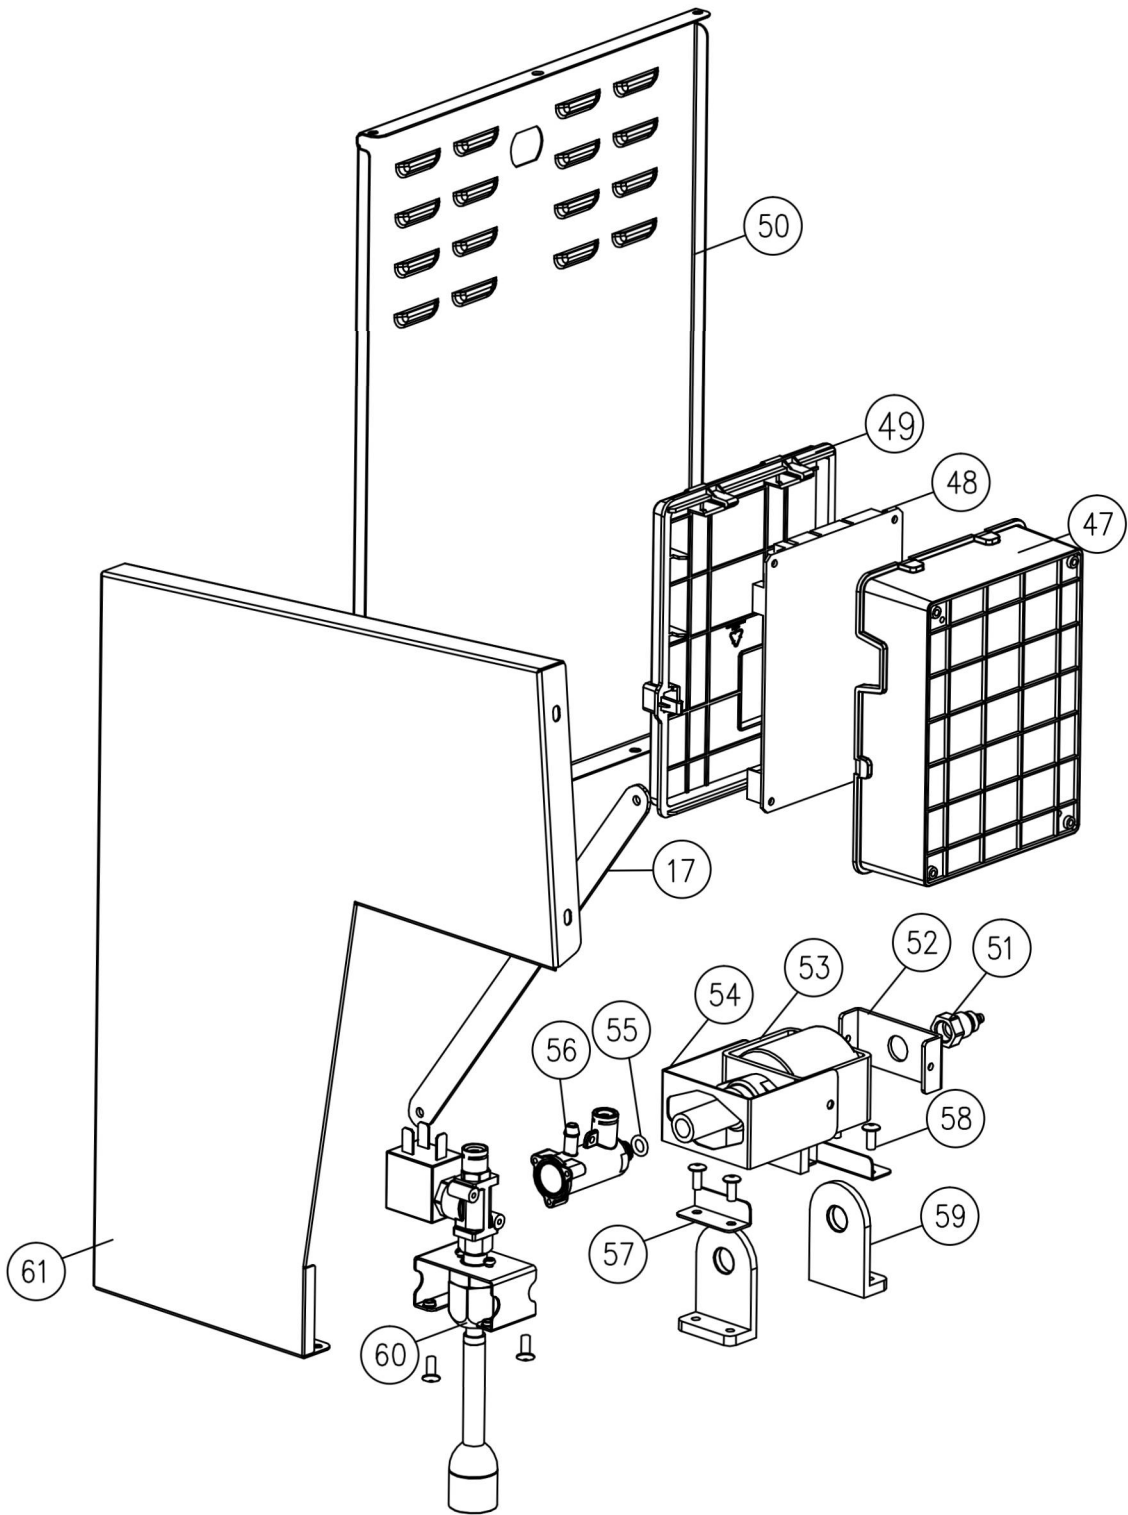

Item Nr.	Name	Bellezza Codes
47	PCB Box	BE.004.001
48	Power Board	BE.004.002
49	PCB Box Cover	BE.004.003
50	Black Cover	BE.004.004
51	Pump Connector	BE.004.005
52	Pump Plate 1	BE.004.006
53	Pump	BE.004.007
54	Pump Plate 2	BE.004.008
55	Seal Ring	BE.004.009
56	Damping Valve ASM	IN.063.201
57	Pump Plate	IN.080.018
58	Rivet	IN.063.019
59	Pump Buffer Block	IN.063.221
60	Hot Water Pipe ASM	BE.004.010
61	Left Cover	BE.004.011