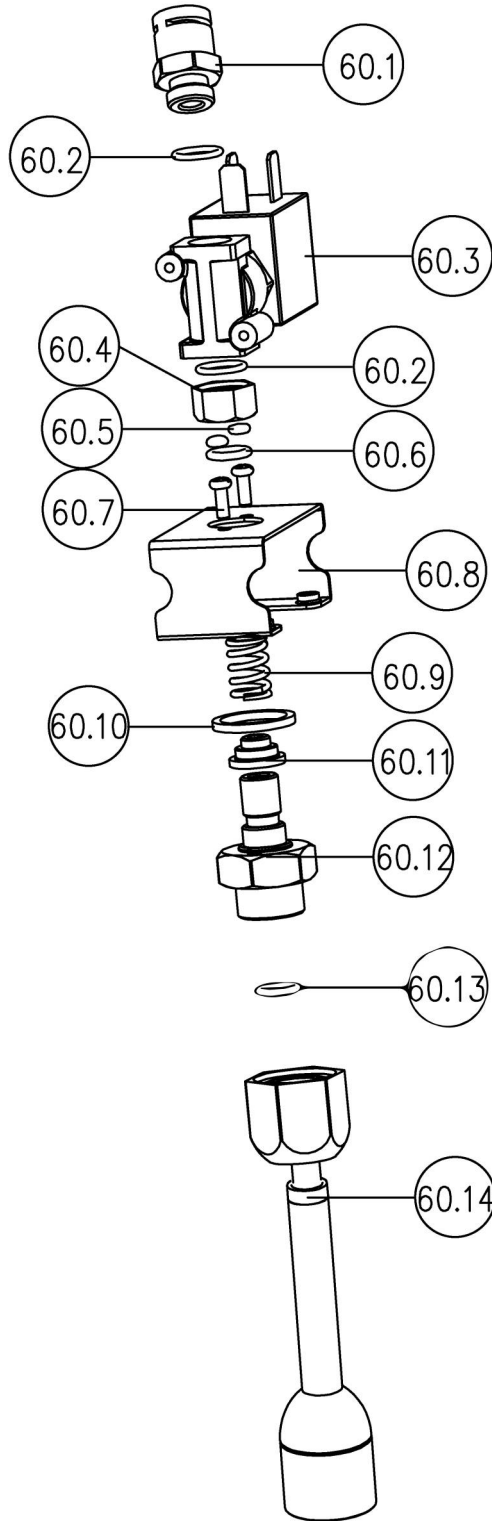

Bellezza

Bellona
Spare Parts

Item Nr.	Name	Bellezza Codes
1	Button Film	BE.001.001
2	Button	BE.001.002
3	Button Decoration	BE.001.003
4	Button Spring	BE.001.004
5	Button Supper	BE.001.005
6	Control PCB	BE.001.006
7	Face	BE.001.007
8	Steam Tube ASM	BE.001.008
9	Copper Tube Assy	IN.060.0 0 1
10	Steam Handle	ZB.200.188
11	Handle Supper	BE.001.009
12	Knob	BE.001.010
13	Knob Supper	BE.001.011
14	Switch Cam	BE.001.012
15	Switch	BE.001.013
16	Right Cover	BE.001.014
17	Supper Plate	BE.001.015
18	Display Box	BE.001.016
19	Display Board	BE.001.017
20	Display Cover	BE.001.018
21	Selftapping Screw	BE.001.019
22	Dislpay Film	BE.001.020
23	Decorative Piece	BE.001.021
24	Coffee Meter	BE.001.022
25	Meter Supper	BE.001.023
26	Trademark	IN.005.018

Item Nr.	Name	Bellezza Codes
8	Heating Pipe ASM	BE.001.008
8,1	Seal Ring	BE.008.001
8,2	Connector 7	BE.008.002
8,3	Seal Ring	BE.008.003
8,4	Solenoid Valve	BE.008.004
8,5	Nut 1	BE.008.005
8,6	Spring Washer	BE.008.006
8,7	Machinemade Screw B	BE.008.007
8,8	Steam Pipe Plate	BE.008.008
8,9	Steam Tube Spring	IN.096.016
8,10	Sealing	BE.008.009
8,11	Press Block	BE.008.010
8,12	Seal Ring	BE.008.011
8,13	Connector	BE.008.012
8,14	Steam Pipe Connector	IN.096.019
8,15	Washer	IN.096.020
8,16	Rotating Head	IN.096.018
8,17	Seal Ring	IN.096.021
8,18	Steam Pipe Handle	IN.096.023
8,19	Steam Pipe	IN.096.028
8,20	Steam Nozzle	IN.096.029
8,21	Steam Nozzle Ring	IN.096.021

Item Nr.	Name	Bellezza Codes
47	PCB Box	BE.004.001
48	Power Board	BE.004.002
49	PCB Box Cover	BE.004.003
50	Black Cover	BE.004.004
51	Pump Connector	BE.004.005
52	Pump Plate 1	BE.004.006
53	Pump	BE.004.007
54	Pump Plate 2	BE.004.008
55	Seal Ring	BE.004.009
56	Damping Valve ASM	IN.063.201
57	Pump Plate	IN.080.018
58	Rivet	IN.063.019
59	Pump Buffer Block	IN.063.221
60	Hot Water Pipe ASM	BE.004.010
61	Left Cover	BE.004.011