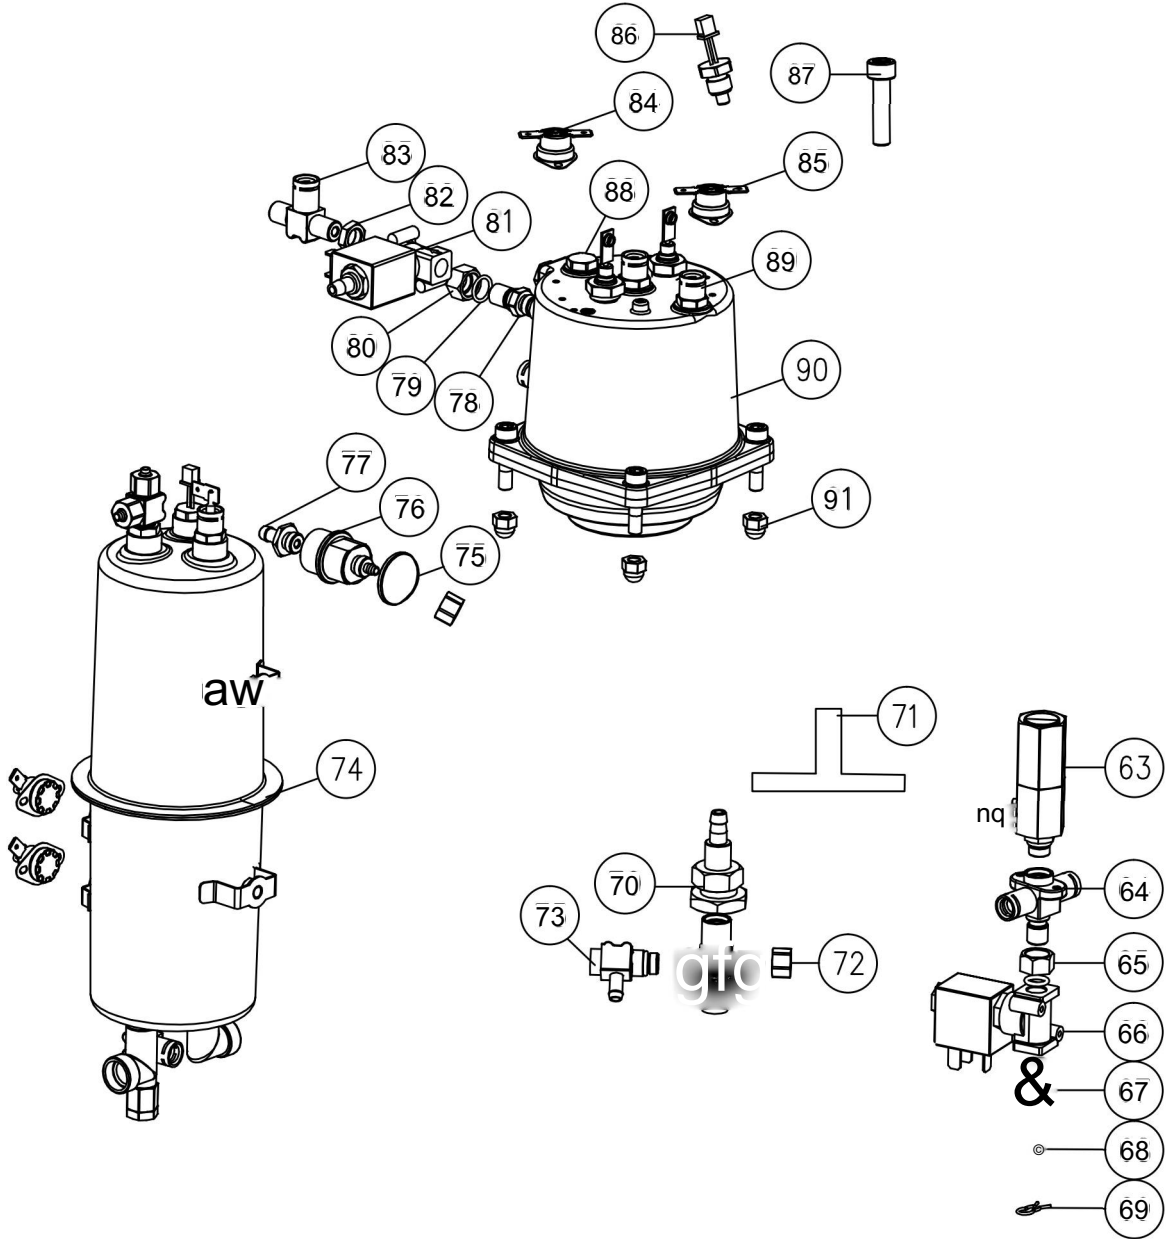

Item Nr.	Name	Bellezza Codes
63	Protect Valve ASM	BE.040.001
64	4 Way Connector	BE.040.002
65	Nut1	BE.040.003
66	Solenoid Valve	BE.040.004
67	Connector 2	BE.040.005
68	Seal Ring	BE.040.006
69	Clamp	BE.040.007
70	Drain Valve ASM	BE.040.008
71	Three Way Connector	BE.040.009
72	Nut	BE.040.010
73	Protective Valve ASM	BE.040.011
74	Steam Boiler ASM	BE.040.012
75	Nut	BE.040.013
76	Connector 1	BE.040.014
77	Inlet Connector	BE.040.015
78	Valve Connector	BE.040.016
79	Ring	BE.040.017
80	Nut1	BE.040.018
81	Solenoid Valve	IN.080.006
82	Nut	BE.040.019
83	Connector4	BE.040.020
84	Thermostat	BE.040.021
85	Thermostat	IN.076.025
86	NTC	IN.076.035
87	Water Conduit	BE.040.022
88	Plug	BE.040.023
89	Connector	BE.040.024
90	Coffee Boiler ASM	BE.040.025
91	Nut	BE.040.026