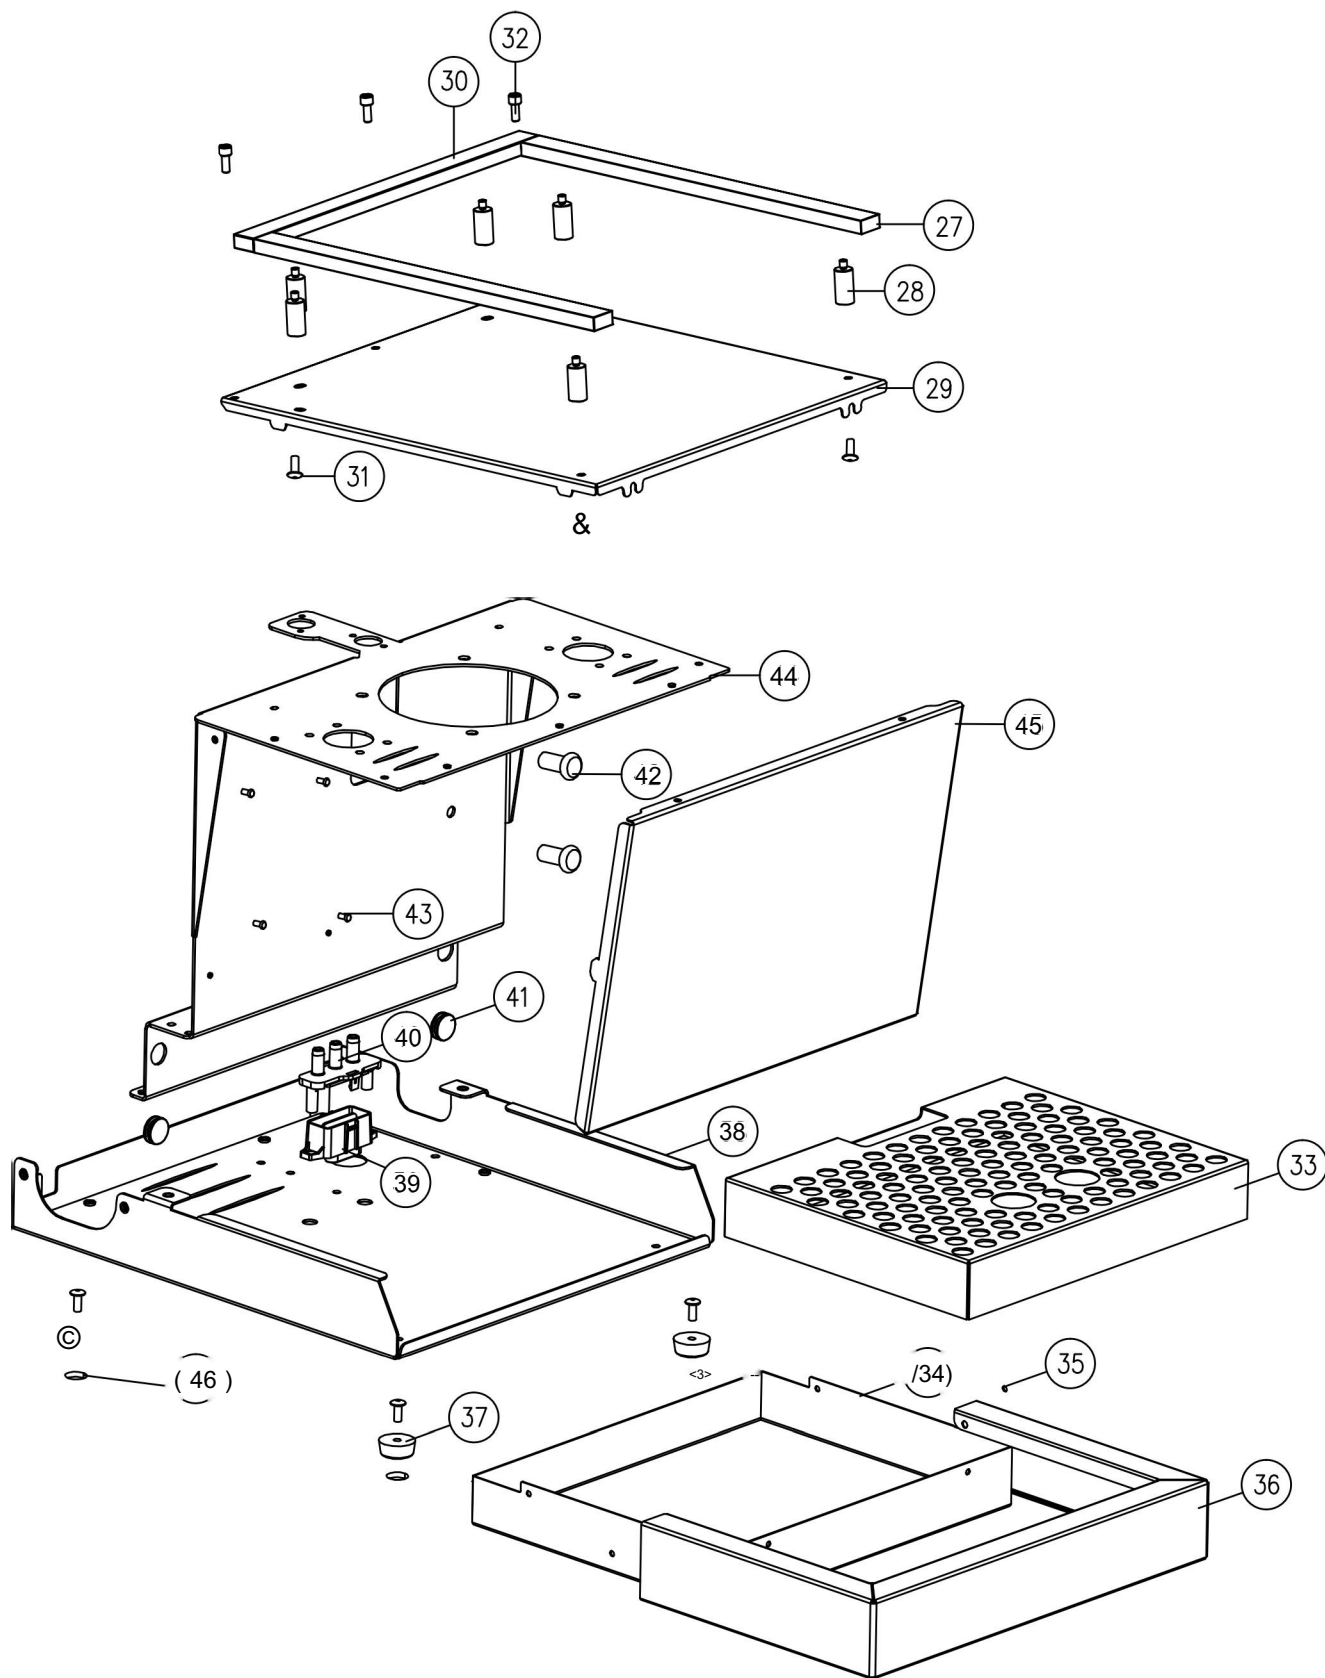

Bellezza

Bellona
Spare Parts

Item Nr.	Name	Bellezza Codes
1	Button Film	BE.001.001
2	Button	BE.001.002
3	Button Decoration	BE.001.003
4	Button Spring	BE.001.004
5	Button Supper	BE.001.005
6	Control PCB	BE.001.006
7	Face	BE.001.007
8	Steam Tube ASM	BE.001.008
9	Copper Tube Assy	IN.060.0 0 1
10	Steam Handle	ZB.200.188
11	Handle Supper	BE.001.009
12	Knob	BE.001.010
13	Knob Supper	BE.001.011
14	Switch Cam	BE.001.012
15	Switch	BE.001.013
16	Right Cover	BE.001.014
17	Supper Plate	BE.001.015
18	Display Box	BE.001.016
19	Display Board	BE.001.017
20	Display Cover	BE.001.018
21	Selftapping Screw	BE.001.019
22	Dislpay Film	BE.001.020
23	Decorative Piece	BE.001.021
24	Coffee Meter	BE.001.022
25	Meter Supper	BE.001.023
26	Trademark	IN.005.018

Item Nr.	Name	Bellezza Codes
8	Heating Pipe ASM	BE.001.008
8,1	Seal Ring	BE.008.001
8,2	Connector 7	BE.008.002
8,3	Seal Ring	BE.008.003
8,4	Solenoid Valve	BE.008.004
8,5	Nut 1	BE.008.005
8,6	Spring Washer	BE.008.006
8,7	Machinemade Screw B	BE.008.007
8,8	Steam Pipe Plate	BE.008.008
8,9	Steam Tube Spring	IN.096.016
8,10	Sealing	BE.008.009
8,11	Press Block	BE.008.010
8,12	Seal Ring	BE.008.011
8,13	Connector	BE.008.012
8,14	Steam Pipe Connector	IN.096.019
8,15	Washer	IN.096.020
8,16	Rotating Head	IN.096.018
8,17	Seal Ring	IN.096.021
8,18	Steam Pipe Handle	IN.096.023
8,19	Steam Pipe	IN.096.028
8,20	Steam Nozzle	IN.096.029
8,21	Steam Nozzle Ring	IN.096.021