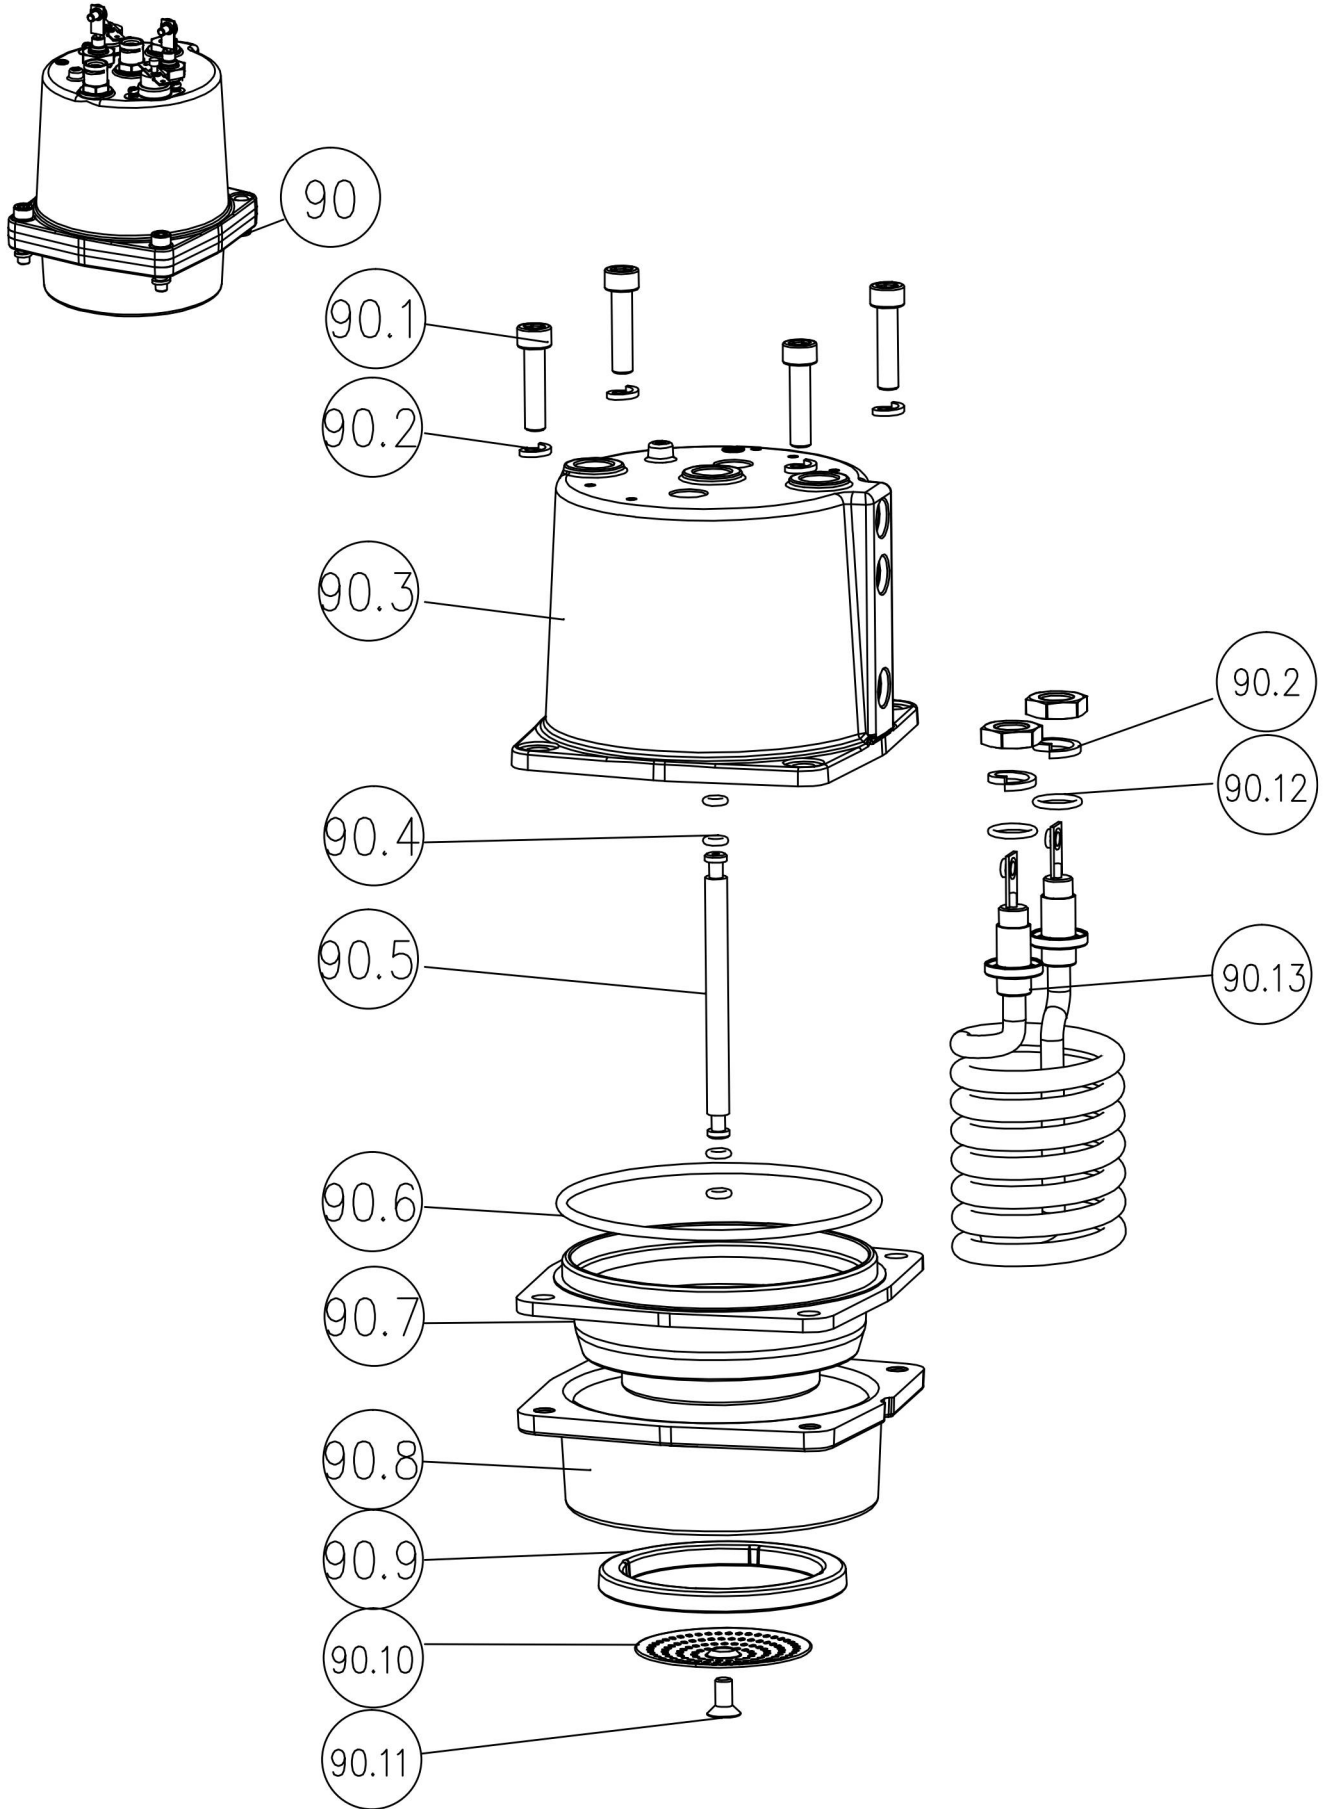

Item Nr.	Name	Bellezza Codes
60	Hot Water Assy	BE.360.360
60,1	Connector 2	BE.360.001
60,2	Seal Ring	BE.360.002
60,3	Solenoid Valve	IN.080.006
60,4	Nut 1	BE.360.003
60,5	Spring Washer	BE.360.004
60,6	Seal Ring	BE.360.005
60,7	Machinemade Screw B	BE.360.006
60,8	Steam Pipe Plate	BE.360.007
60,9	Steam Tube Spring	BE.360.008
60,10	Seal Ring	BE.360.009
60,11	Press Block	BE.360.010
60,12	Connector	BE.360.011
60,13	Seal Ring	BE.360.012
60,14	Hot Water Pipe	BE.360.013

Item Nr.	Name	Bellezza Codes
70	Drain Valve ASM	BE.470.001
70,1	Valve Cap	BE.470.002
70,2	Washer	BE.470.003
70,3	Drain Valve Body	BE.470.004
70,4	Connector	BE.470.005
70,5	Seal Ring	BE.470.006
70,6	Drain Valve Rod	BE.470.007
70,7	Seal Ring	BE.470.008

74.18

74.19

74.20

Item Nr.	Name	Bellezza Codes
74	Steam Boiler Assy	BE.074.074
74,1	Low Level Probe ASM	IN.076.013
74,2	Seal Ring	IN.076.204
74,3	Connector	IN.076.032
74,4	Boiler Assy	BE.074.001
74,5	Jacket	BE.074.002
74,6	Intake Joint	BE.074.003
74,7	Connector	BE.074.004
74,8	Plug	BE.074.005
74,9	Nut	BE.074.006
7110	Thermostat	IN.076.026
74,11	Machinemade Screw B	IN.076.201
74,12	Spring Washer	BE.074.007
74,13	Thermostat	IN.076.025
74,14	Seal Ring	BE.074.008
74,15	3 Way Connector	IN.080.001
74,16	NTC	IN.076.035
74,17	Nut	BE.074.009
74,18	Insulation Cotton 2	BE.074.010
74,19	Insulation Cotton 3	BE.074.011
74,20	Aluminum Foil Tape	BE.074.012

Item Nr.	Name	Bellezza Codes
90	Coffee Boiler Assy	BE.090.090
90,1	Machinemade Screw B	BE.090.001
90,2	Spring Washer	BE.090.002
90,3	Boiler Top Cover	BE.090.003
90,1	Seal Ring	BE.090.004
90,5	Water Conduit	BE.090.005
90,6	Seal Ring	BE.090.006
90,7	Boiler Bottom Cover	BE.090.007
90,8	Funnel Bracket	BE.090.008
90,9	Seal Ring	BE.090.009
90,10	Filter Sheet	BE.090.010
90,11	Machinemade Screw B	BE.090.011
90,12	Seal Ring	BE.090.012
90,13	Heating Element	BE.090.013