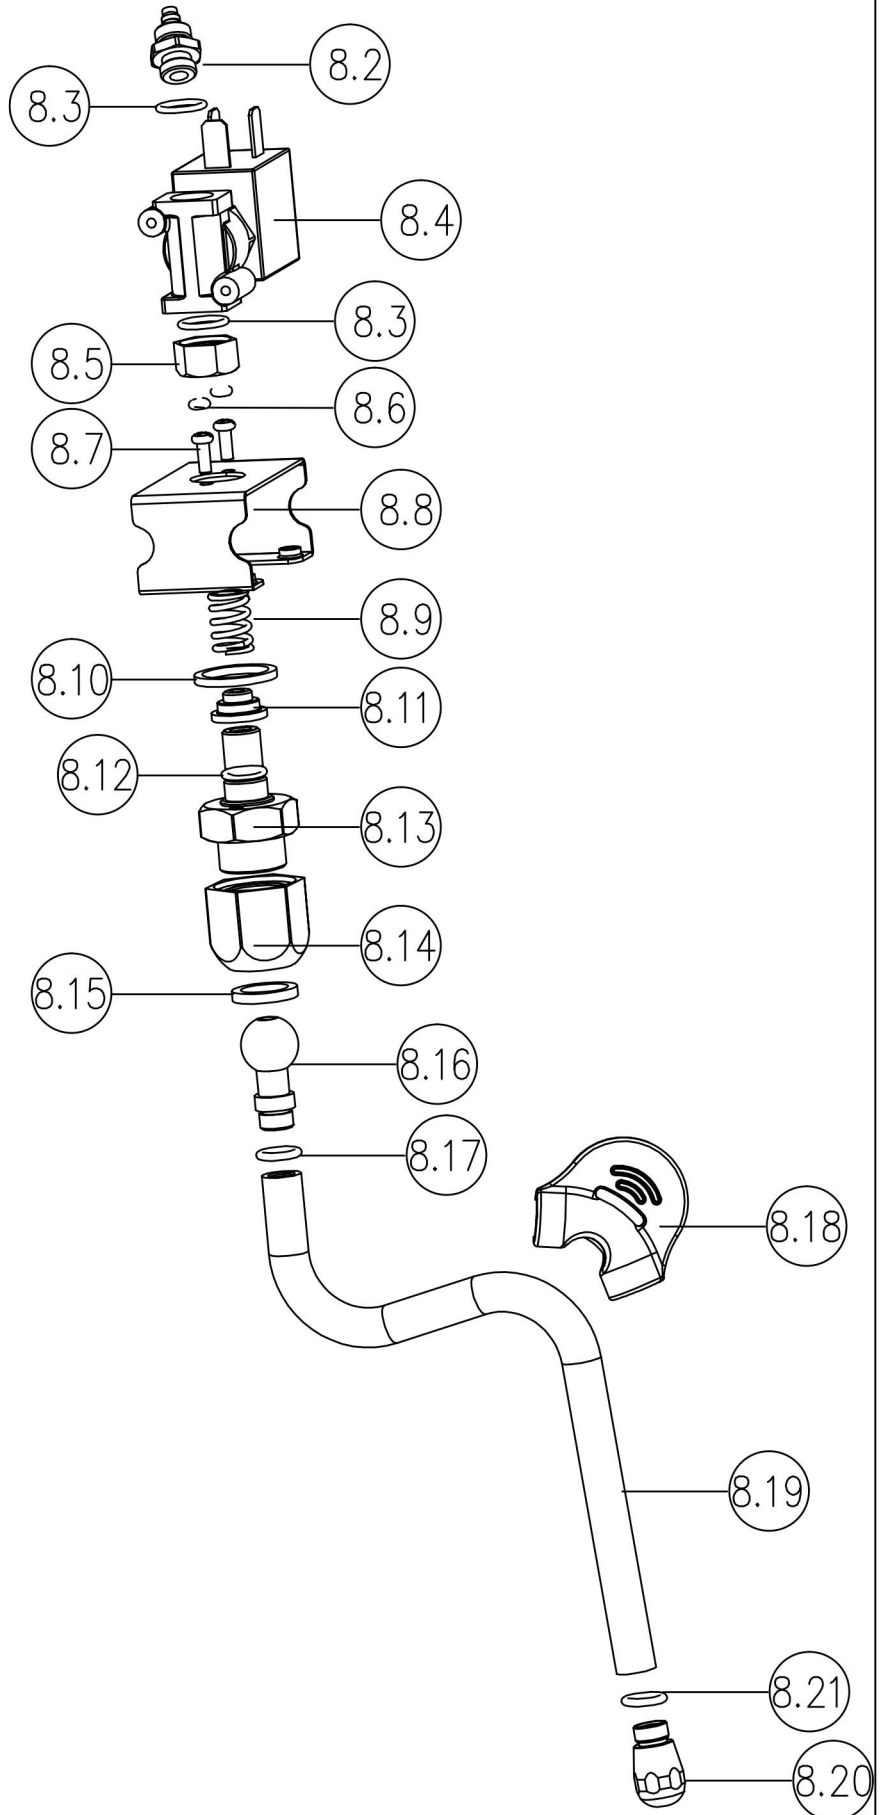

Bellezza

Bellona
Spare Parts

Item Nr.	Name	Bellezza Codes
1	Button Film	BE.001.001
2	Button	BE.001.002
3	Button Decoration	BE.001.003
4	Button Spring	BE.001.004
5	Button Supper	BE.001.005
6	Control PCB	BE.001.006
7	Face	BE.001.007
8	Steam Tube ASM	BE.001.008
9	Copper Tube Assy	IN.060.0 0 1
10	Steam Handle	ZB.200.188
11	Handle Supper	BE.001.009
12	Knob	BE.001.010
13	Knob Supper	BE.001.011
14	Switch Cam	BE.001.012
15	Switch	BE.001.013
16	Right Cover	BE.001.014
17	Supper Plate	BE.001.015
18	Display Box	BE.001.016
19	Display Board	BE.001.017
20	Display Cover	BE.001.018
21	Selftapping Screw	BE.001.019
22	Dislpay Film	BE.001.020
23	Decorative Piece	BE.001.021
24	Coffee Meter	BE.001.022
25	Meter Supper	BE.001.023
26	Trademark	IN.005.018

Item Nr.	Name	Bellezza Codes
8	Heating Pipe ASM	BE.001.008
8,1	Seal Ring	BE.008.001
8,2	Connector 7	BE.008.002
8,3	Seal Ring	BE.008.003
8,4	Solenoid Valve	BE.008.004
8,5	Nut 1	BE.008.005
8,6	Spring Washer	BE.008.006
8,7	Machinemade Screw B	BE.008.007
8,8	Steam Pipe Plate	BE.008.008
8,9	Steam Tube Spring	IN.096.016
8,10	Sealing	BE.008.009
8,11	Press Block	BE.008.010
8,12	Seal Ring	BE.008.011
8,13	Connector	BE.008.012
8,14	Steam Pipe Connector	IN.096.019
8,15	Washer	IN.096.020
8,16	Rotating Head	IN.096.018
8,17	Seal Ring	IN.096.021
8,18	Steam Pipe Handle	IN.096.023
8,19	Steam Pipe	IN.096.028
8,20	Steam Nozzle	IN.096.029
8,21	Steam Nozzle Ring	IN.096.021