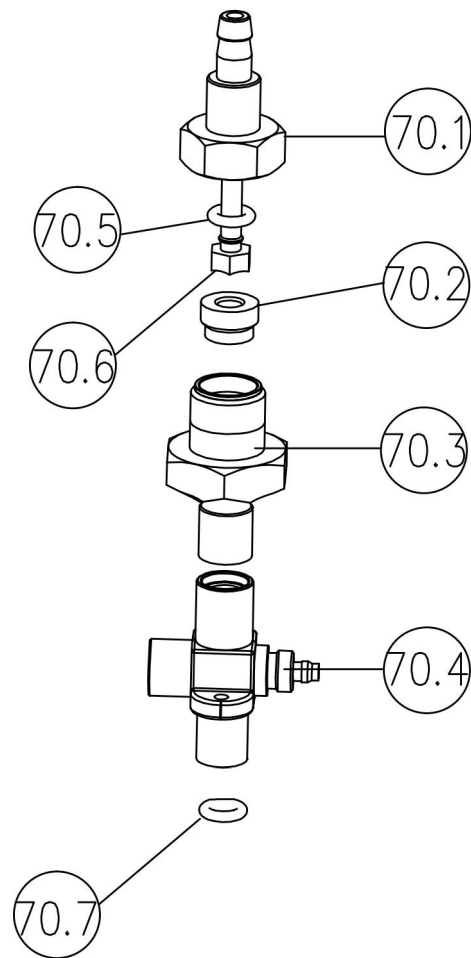

Item Nr.	Name	Bellezza Codes
63	Protect Valve ASM	BE.040.001
64	4 Way Connector	BE.040.002
65	Nut1	BE.040.003
66	Solenoid Valve	BE.040.004
67	Connector 2	BE.040.005
68	Seal Ring	BE.040.006
69	Clamp	BE.040.007
70	Drain Valve ASM	BE.040.008
71	Three Way Connector	BE.040.009
72	Nut	BE.040.010
73	Protective Valve ASM	BE.040.011
74	Steam Boiler ASM	BE.040.012
75	Nut	BE.040.013
76	Connector 1	BE.040.014
77	Inlet Connector	BE.040.015
78	Valve Connector	BE.040.016
79	Ring	BE.040.017
80	Nut1	BE.040.018
81	Solenoid Valve	IN.080.006
82	Nut	BE.040.019
83	Connector4	BE.040.020
84	Thermostat	BE.040.021
85	Thermostat	IN.076.025
86	NTC	IN.076.035
87	Water Conduit	BE.040.022
88	Plug	BE.040.023
89	Connector	BE.040.024
90	Coffee Boiler ASM	BE.040.025
91	Nut	BE.040.026