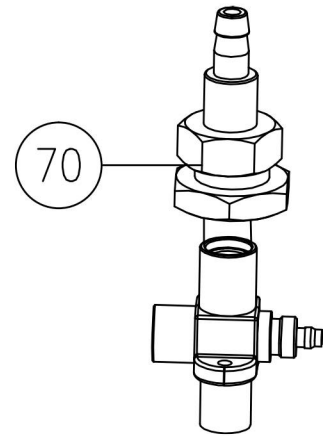

Item Nr.	Name	Bellezza Codes
63	Protect Valve ASM	BE.040.001
64	4 Way Connector	BE.040.002
65	Nut1	BE.040.003
66	Solenoid Valve	BE.040.004
67	Connector 2	BE.040.005
68	Seal Ring	BE.040.006
69	Clamp	BE.040.007
70	Drain Valve ASM	BE.040.008
71	Three Way Connector	BE.040.009
72	Nut	BE.040.010
73	Protective Valve ASM	BE.040.011
74	Steam Boiler ASM	BE.040.012
75	Nut	BE.040.013
76	Connector 1	BE.040.014
77	Inlet Connector	BE.040.015
78	Valve Connector	BE.040.016
79	Ring	BE.040.017
80	Nut1	BE.040.018
81	Solenoid Valve	IN.080.006
82	Nut	BE.040.019
83	Connector4	BE.040.020
84	Thermostat	BE.040.021
85	Thermostat	IN.076.025
86	NTC	IN.076.035
87	Water Conduit	BE.040.022
88	Plug	BE.040.023
89	Connector	BE.040.024
90	Coffee Boiler ASM	BE.040.025
91	Nut	BE.040.026