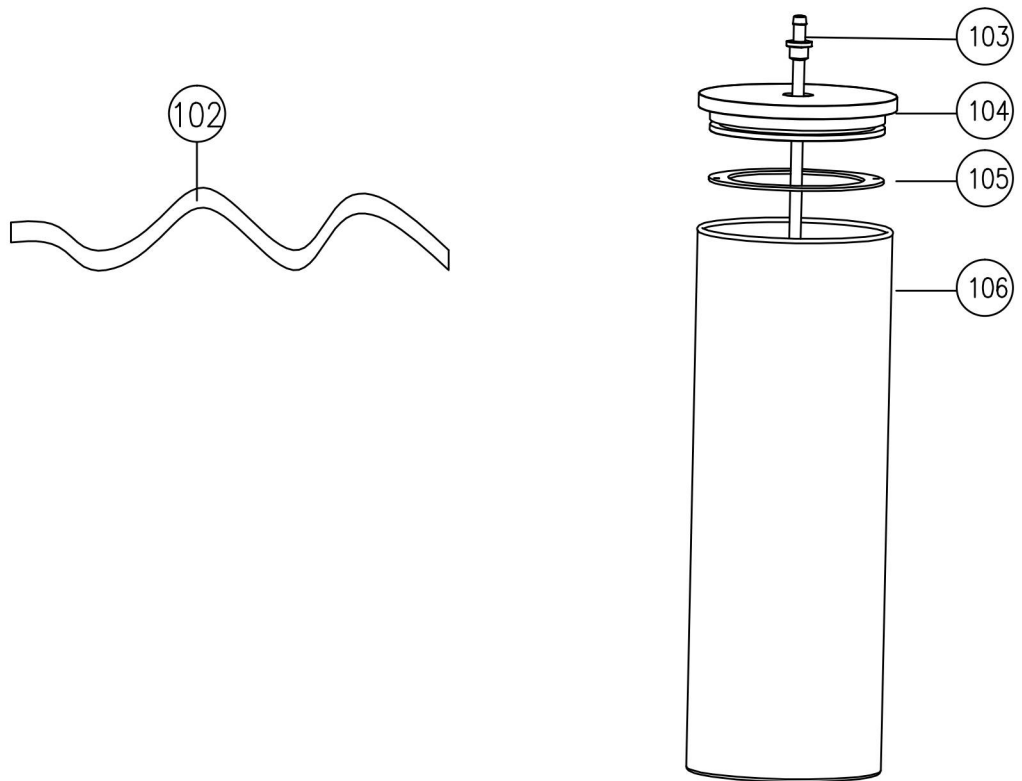

74.18

74.19

74.20

Item Nr.	Name	Bellezza Codes
74	Steam Boiler Assy	BE.074.074
74,1	Low Level Probe ASM	IN.076.013
74,2	Seal Ring	IN.076.204
74,3	Connector	IN.076.032
74,4	Boiler Assy	BE.074.001
74,5	Jacket	BE.074.002
74,6	Intake Joint	BE.074.003
74,7	Connector	BE.074.004
74,8	Plug	BE.074.005
74,9	Nut	BE.074.006
7110	Thermostat	IN.076.026
74,11	Machinemade Screw B	IN.076.201
74,12	Spring Washer	BE.074.007
74,13	Thermostat	IN.076.025
74,14	Seal Ring	BE.074.008
74,15	3 Way Connector	IN.080.001
74,16	NTC	IN.076.035
74,17	Nut	BE.074.009
74,18	Insulation Cotton 2	BE.074.010
74,19	Insulation Cotton 3	BE.074.011
74,20	Aluminum Foil Tape	BE.074.012

Item Nr.	Name	Bellezza Codes
90	Coffee Boiler Assy	BE.090.090
90,1	Machinemade Screw B	BE.090.001
90,2	Spring Washer	BE.090.002
90,3	Boiler Top Cover	BE.090.003
90,1	Seal Ring	BE.090.004
90,5	Water Conduit	BE.090.005
90,6	Seal Ring	BE.090.006
90,7	Boiler Bottom Cover	BE.090.007
90,8	Funnel Bracket	BE.090.008
90,9	Seal Ring	BE.090.009
90,10	Filter Sheet	BE.090.010
90,11	Machinemade Screw B	BE.090.011
90,12	Seal Ring	BE.090.012
90,13	Heating Element	BE.090.013