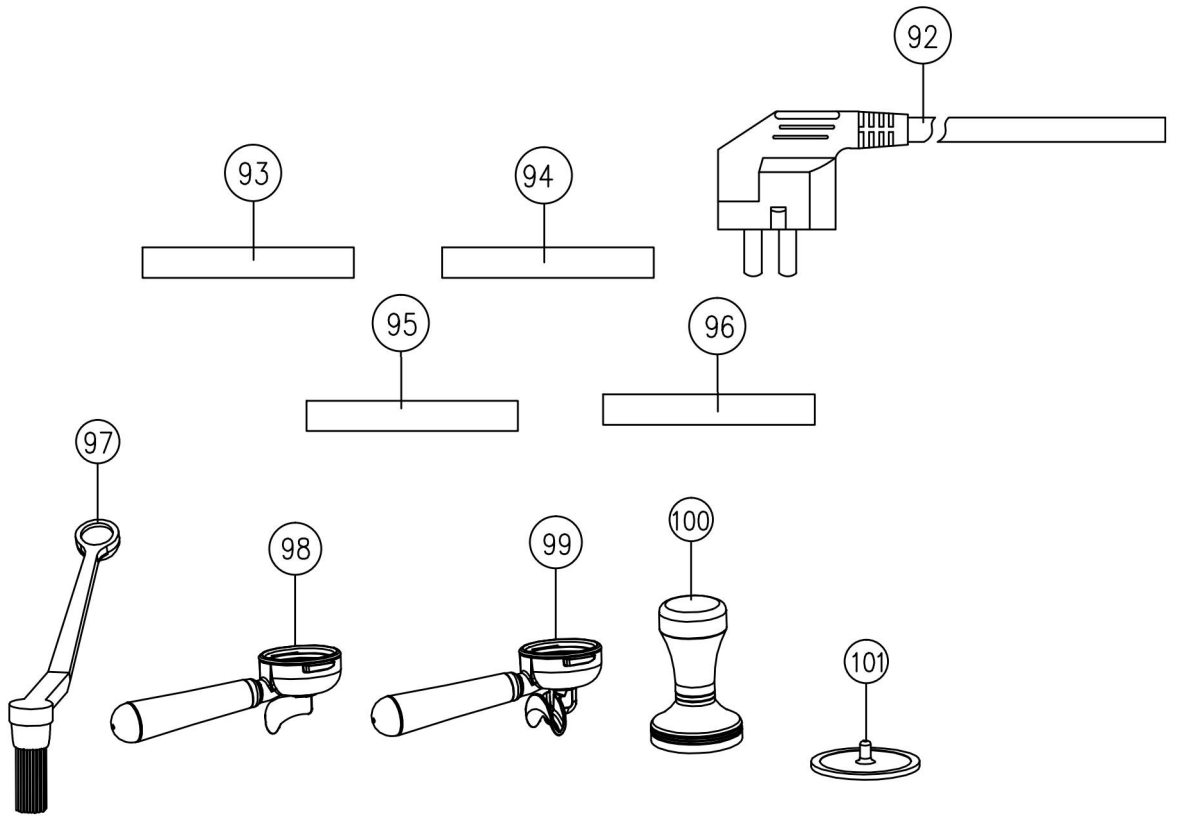

74.18

74.19

74.20

Item Nr.	Name	Bellezza Codes
74	Steam Boiler Assy	BE.074.074
74,1	Low Level Probe ASM	IN.076.013
74,2	Seal Ring	IN.076.204
74,3	Connector	IN.076.032
74,4	Boiler Assy	BE.074.001
74,5	Jacket	BE.074.002
74,6	Intake Joint	BE.074.003
74,7	Connector	BE.074.004
74,8	Plug	BE.074.005
74,9	Nut	BE.074.006
7110	Thermostat	IN.076.026
74,11	Machinemade Screw B	IN.076.201
74,12	Spring Washer	BE.074.007
74,13	Thermostat	IN.076.025
74,14	Seal Ring	BE.074.008
74,15	3 Way Connector	IN.080.001
74,16	NTC	IN.076.035
74,17	Nut	BE.074.009
74,18	Insulation Cotton 2	BE.074.010
74,19	Insulation Cotton 3	BE.074.011
74,20	Aluminum Foil Tape	BE.074.012

Item Nr.	Name	Bellezza Codes
90	Coffee Boiler Assy	BE.090.090
90,1	Machinemade Screw B	BE.090.001
90,2	Spring Washer	BE.090.002
90,3	Boiler Top Cover	BE.090.003
90,1	Seal Ring	BE.090.004
90,5	Water Conduit	BE.090.005
90,6	Seal Ring	BE.090.006
90,7	Boiler Bottom Cover	BE.090.007
90,8	Funnel Bracket	BE.090.008
90,9	Seal Ring	BE.090.009
90,10	Filter Sheet	BE.090.010
90,11	Machinemade Screw B	BE.090.011
90,12	Seal Ring	BE.090.012
90,13	Heating Element	BE.090.013