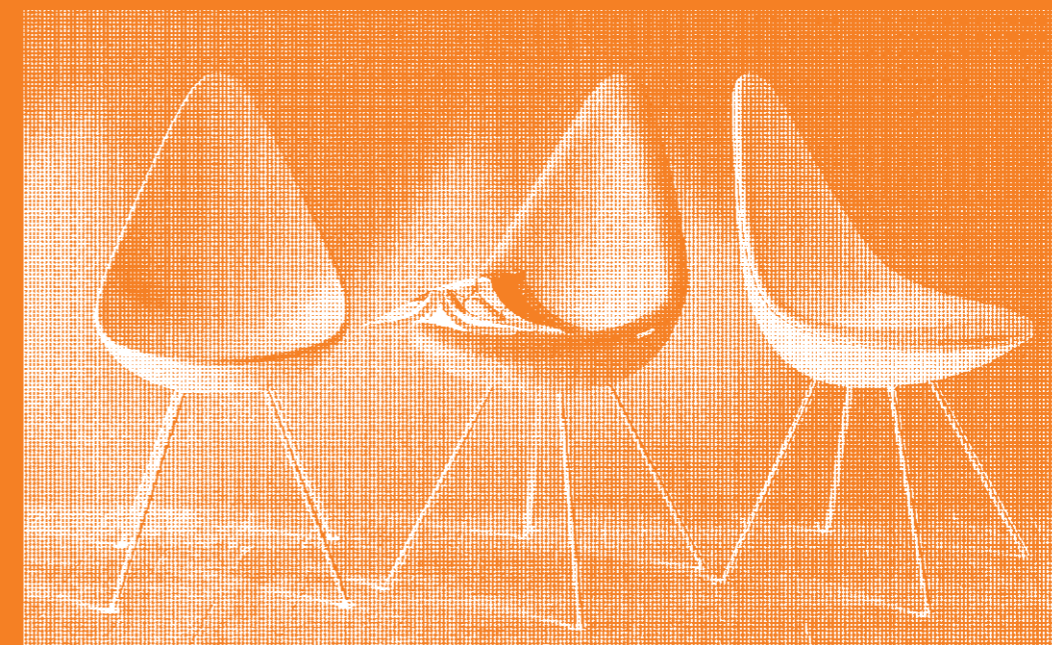

## طول إضاءة متناسقة!

**Olivabright**

Labakhbright

# ARNE JACOBSEN

“People buy a chair and they don’t really care who designed it.”

Arne Emil Jacobsen, born 11 February 1902 and deceased 24 March 1971 was a **Danish architect and designer**. He is remembered for his contribution to **architectural Functionalism** as well as for the worldwide success he enjoyed with simple but effective chair designs. He is best distinguished for his iconic egg-shaped chair that has apparently been usurped into other **design trends** throughout the years. Encouraged by the **designs** and elements used by the **Eameses**, Jacobsen soon started to go from the world of **architecture** to **furniture design** in the 1950s, fulfilling a diversity of fashionable and light chairs of which famous pieces such as the **Egg Chair** would reach the test of time.