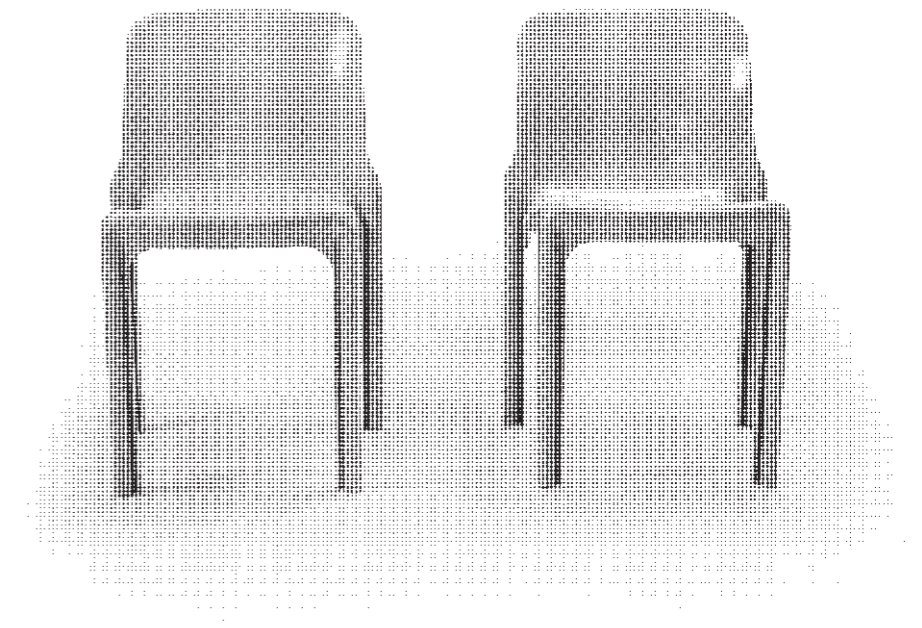

Moon Additions

Vico Magistretti born October 6, 1920 and deceased September 19, 2006, was an Italian **industrial designer**, known as a **furniture designer** and **architect** in the 1950s. A collaborator of humanist architect **Ernesto Nathan Rogers**, one of Magistretti's first projects was the "poetic" round church in the experimental Milan neighborhood of **QT8**. He later designed mass-produced appliances and furniture for companies such as **Cassina S.p.A.**, and won several awards, including the **Gold Medal of the Chartered Society of Industrial Artists & Designers** in 1986.

MAGISTRETTI

Vico Magistretti
1920-2006

“Look at usual things with unusual eyes.”