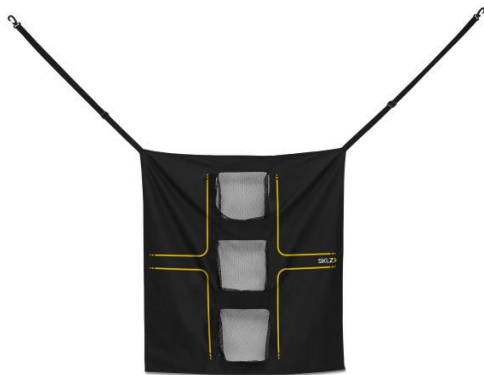

UNIVERSAL GOLF TARGET

- Adjustable swing target provides instant feedback on where you're starting your shot without lifting your head early
- Designed with three deep pockets to work on controlling ball flight
- Can be attached to most golf nets with two adjustable straps
- Three pockets allow you to work on different chip shots around the green
- Target measures 2.5' x 2.5'

SKU	UPC
11034	096506110343

QUICKSTER CHIPPING NET

- Three different sized target holes for great accuracy practice and ball collection slot along the bottom
- Great addition to your home practice range
- Can be used with regular and practice golf balls
- Sets up and breaks down in 30 seconds
- Lightweight and portable – folds into included nylon carry bag
- Patented Tension-Tite technology
- 2.25" x 2.25" net face

SKU	UPC
1493	849102014931