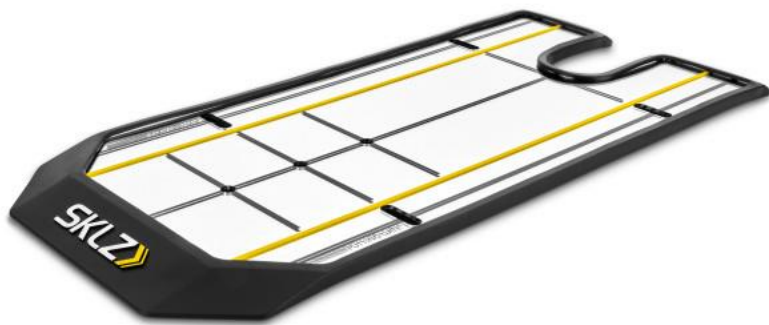

TRUE LINE PUTTING MIRROR

- Premium putting mirror with cutout to putt ball directly from on the green
- Alignment markers and mirror to practice proper head and eye alignment
- Slots to create putt gates with tees for any putter head
- Putter path lines for square takeback and follow through
- Convenient size for throwing in golf bag to take to the practice green
- Non-slip base mirror measures 6½" x 12"

SKU	UPC
11033	096506110336

PUTT GATE

- Train to putt with pro-like touch and accuracy
- Build a repeatable, square clubface putting stroke
- Learn to consistently find the ball's sweet spot
- Reinforces a square takeaway and putter face at impact
- Create the muscle memory and confidence that make great putters

SKU	UPC
2893	849102028938