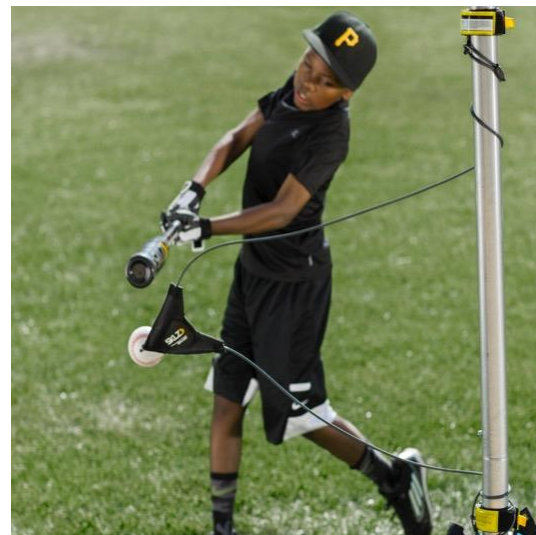

## TARGET SWING TRAINER

- Horizontal hitting design gives correct feedback on each swing
- Comfort grip handle and optic ball make it easy to use
- Simulates virtually any type of pitch
- Ideal one-on-one coaching and batting training tool
- Measures 54" long