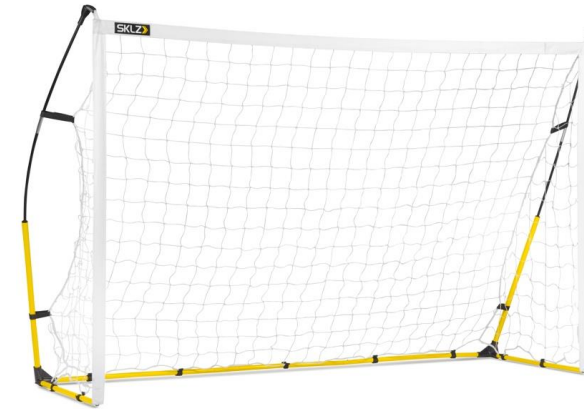

PRECISION POP UP GOALS

- Goal sets up in seconds so you have more time training or playing.
- One side is a small precision target to work on accuracy
- Durable soccer goals intended for small sided games and 1v1 play.
- Spikes attached to goal for easy setup and anchor for both sides of the net.
- Carry bag included

SKU	SIZE	UPC
235853	3'	038472358534
235854	4'	038472358541
235855	6'	038472358558