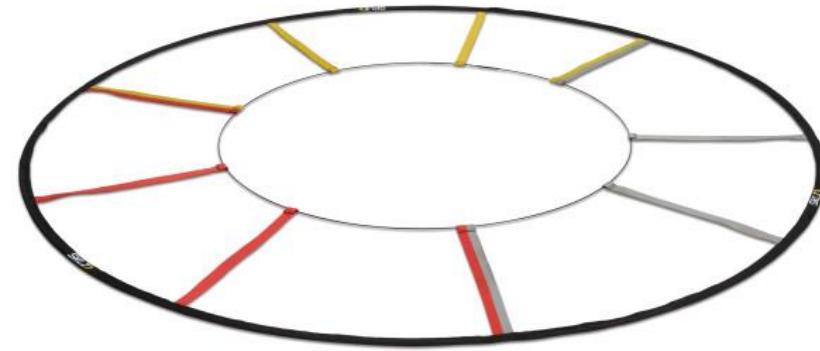

REACTIVE CATCH

- The Reactive Catch helps athletes improve reaction time and rapid decision making by combining mental and physical training
- Develops Athletic Intelligence by increasing hand-eye coordination and the ability to read and react
- Three-pointed design features rounded ends and center for more ergonomic catching and throwing
- Simple and fun to use, toss in the air and call out a colour to catch

SKU	UPC
94955	096506949554