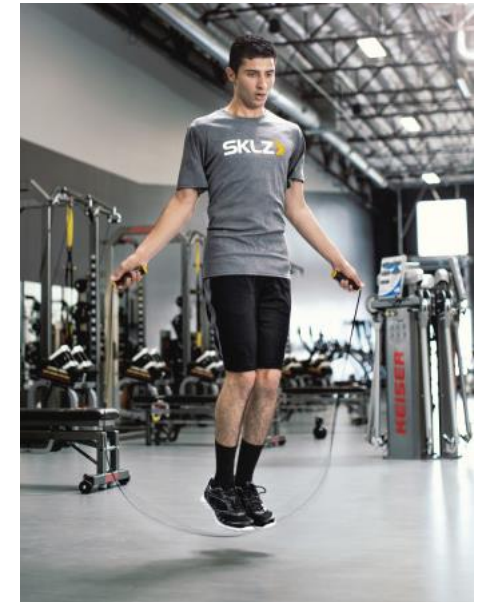

GRIP STRENGTH

- Increase grip strength and endurance by training fingers, wrists and forearms
- Easily adjust resistance from 20 lb. to 90 lb. to fit any training level, beginners to advanced
- Great for rehabilitation, increasing hand and forearm circulation and stress relief
- Curved design and anti-slip handle provide secure grip and comfort
- Compact size and shape so you can use anywhere

SKU	UPC
3408	849102034083

JUMP ROPE

- Exceptional value, durable jump rope
- Ergonomic, padded grips
- Great tool for improving coordination, footwork and quickness
- Adjustable rope length
- Center-mounted swivel

SKU	UPC
1858	849102018588