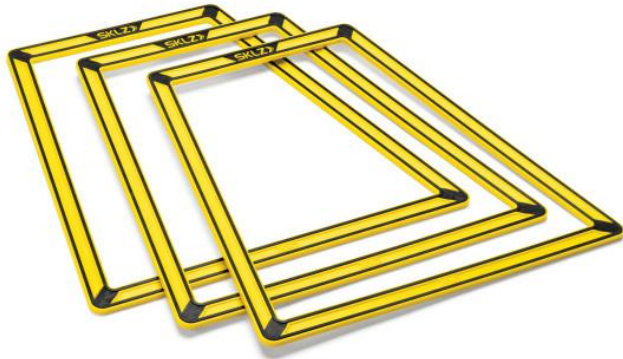

AGILITY TRAINER PRO

- Train footwork and agility patterns in game-like situations
- Designed for curvilinear and customizable training patterns
- Cut your reaction time while adding speed in all directions
- Durable and built to use on any surface, including grass, tracks and courts
- Comes in a set of 10 with a carry handle

SKU	UPC
2915	849102029157

TRAINER BALL

- Follow the exercises for a result-driven, full-body workout
- Clearly shows you the muscle areas targeted for more results
- Includes exercise names, recommended sets, reps and workout times
- With a patented program designed by EXOS, the leader in human performance
- Static-load tested up to 2000 lbs.
- Includes a pump to get started immediately

SKU	UPC
0509	831345005098