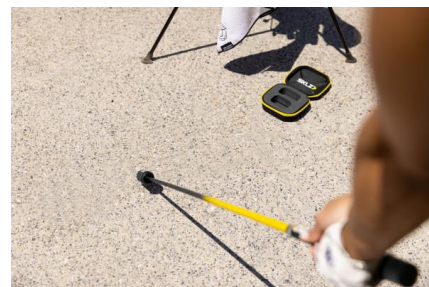

GOLD DRIVE TRAINING TOOL

- Helps athletes improve their club head speed and technique to create a more consistent swing
- Includes two weights that can be configured into three club weights to work on overall swing for overload, underload, and counterweight training
- Use only the shaft with no weights attached to warm up and build muscle memory with a 20% lighter club
- Attach only the counterweight (yellow) to help practice hand speed through impact
- Train with both the head (black) and counter (yellow) weights to help increase overall swing speed with a 20% heavier club
- Weights easily twist in to place and are designed to fall off if not attached properly

SKU	UPC
11005	096506110053

PUTT POCKET

- Shrinks practice cups to promote on-course putting skills
- Helps you quickly improve reads, putt speeds and accuracy
- Trains you to hit the high side of the hole where more putts get made
- Easily fits into your bag for practice at the course or home on mats

SKU	UPC
0050	831345000505