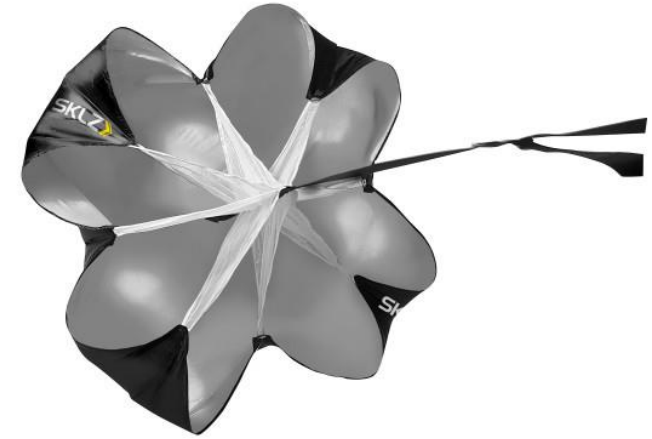

SPEED CHUTE

- Maximize acceleration and top running speed through resistance and overspeed training
- 360° rotation belt with free motion ring allows for movement in any direction
- Quick-release belt buckle allows training with acceleration bursts
- Adjustable belt fits most athletes
- Built-in mesh panels keep strings from tangling and helps stabilize the chute during training
- Provides approximately 15-30 lbs of resistance with its 54" diameter

SKU	UPC
0125	831345001250