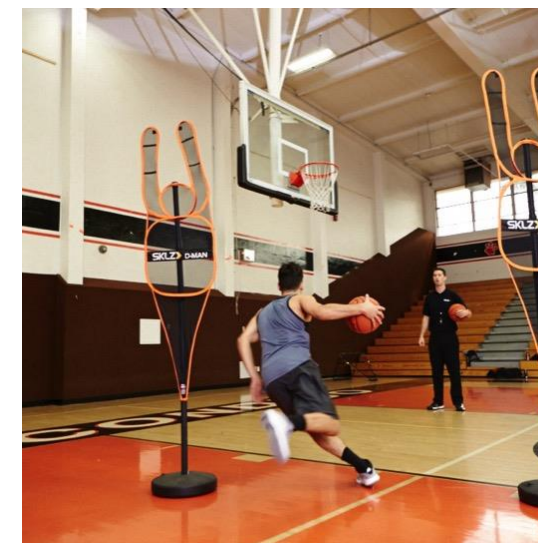

SHOT SPOTZ

- Use for positioning and building court awareness
- Fun basketball game and effective learning tool
- Comes with five durable, high-density ground discs, numbered 1 through 5
- Allows for a variety of drills and games all over the court – find your spot and take the shot

SKU	UPC
3471	849102034717

D-MAN BASKETBALL

- Hands-up mannequin provides the perfect practice partner
- Learn to shoot or pass over or around hands-up defenders – arms up to 8 ft. high
- Ideal for solo practice or team setting
- Adjustable height for different size players
- Includes weighted base for added stability

SKU	UPC
0415	831345004152