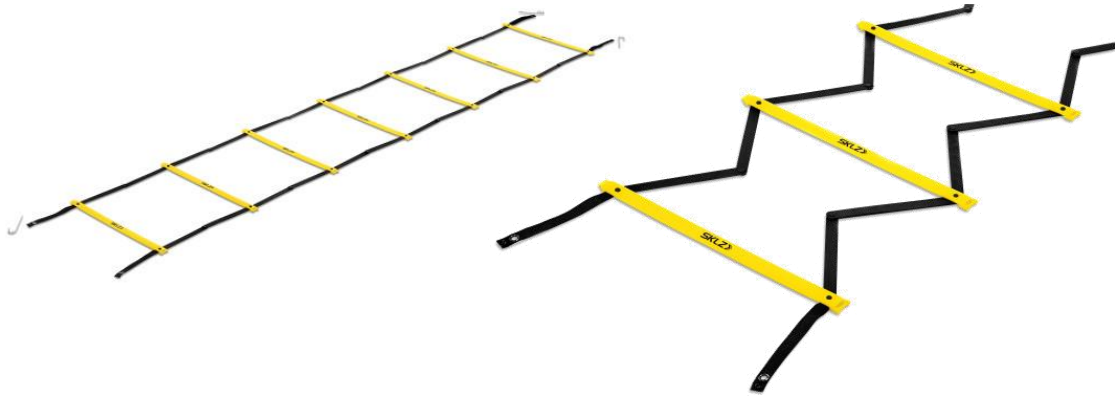

QUICK LADDER PRO

- Improve acceleration, lateral speed and change of direction
- Tangle-free fold means no time spent untangling and more time training
- Ends and sides are extensible for attaching more ladders
- Low profile edges minimize chance of catching cleats
- Rigid, hinged side rails for easy set-up and breakdown

SKU	UPC
1861	849102018618