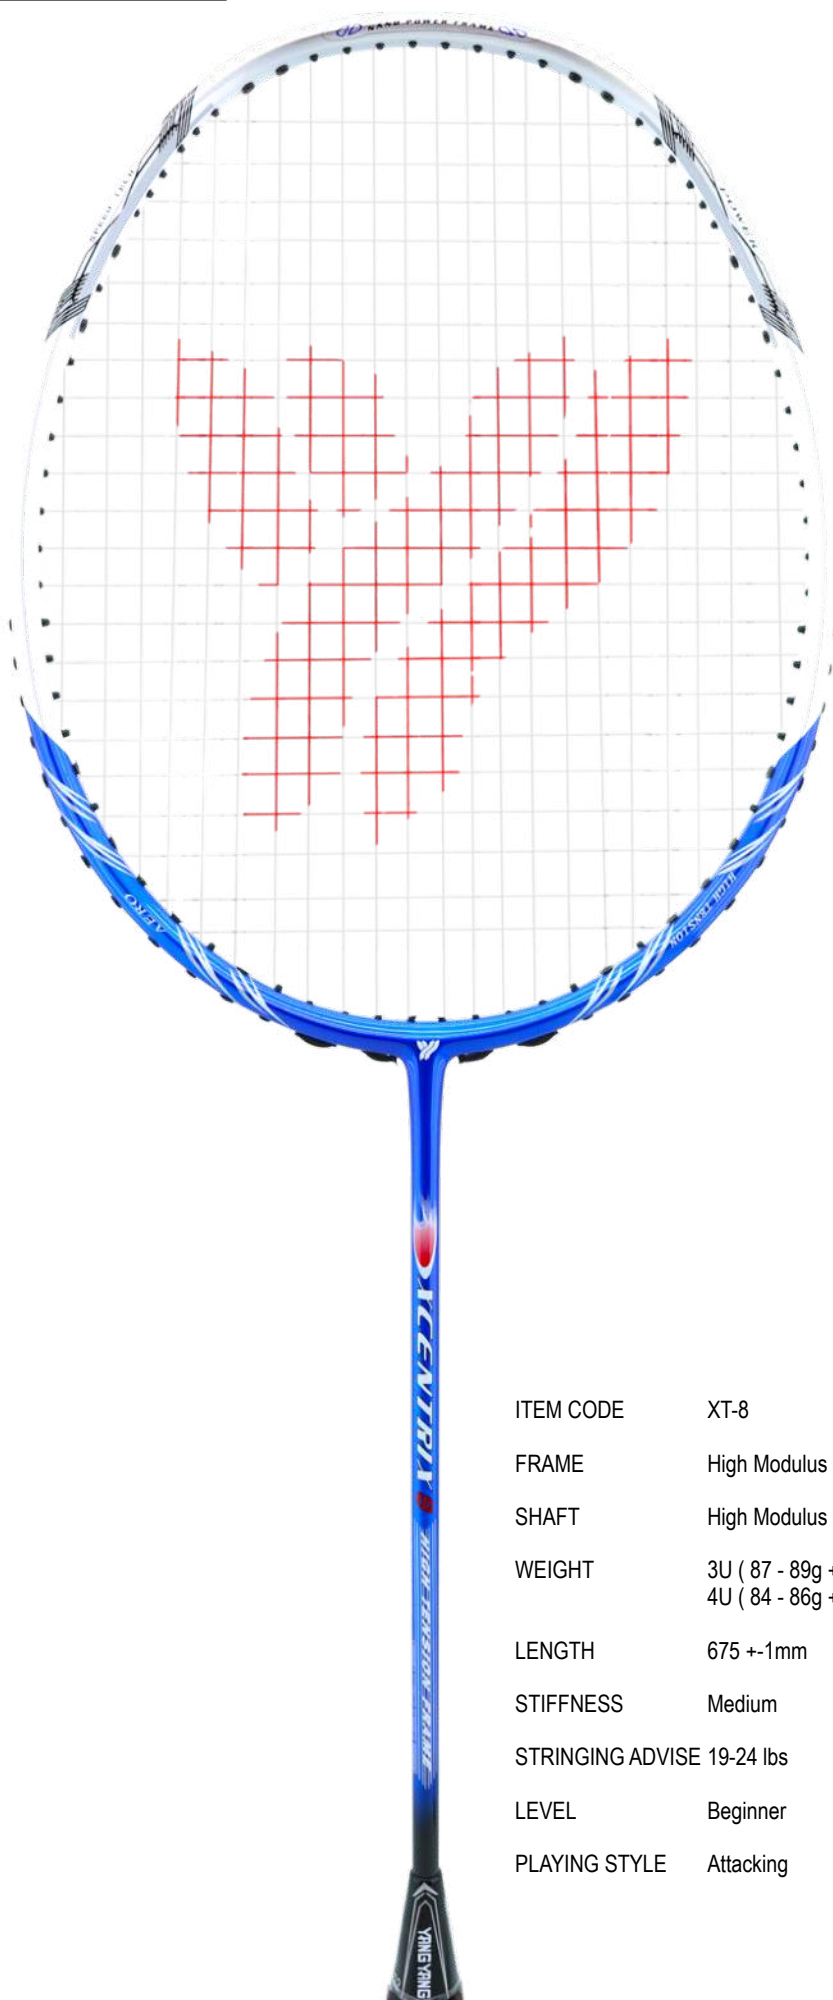

XCENTRIX 8

ITEM CODE	XT-8
FRAME	High Modulus Graphite
SHAFT	High Modulus Graphite
WEIGHT	3U (87 - 89g +-2) 4U (84 - 86g +-2)
LENGTH	675 +-1mm
STIFFNESS	Medium
STRINGING ADVISE	19-24 lbs
LEVEL	Beginner
PLAYING STYLE	Attacking