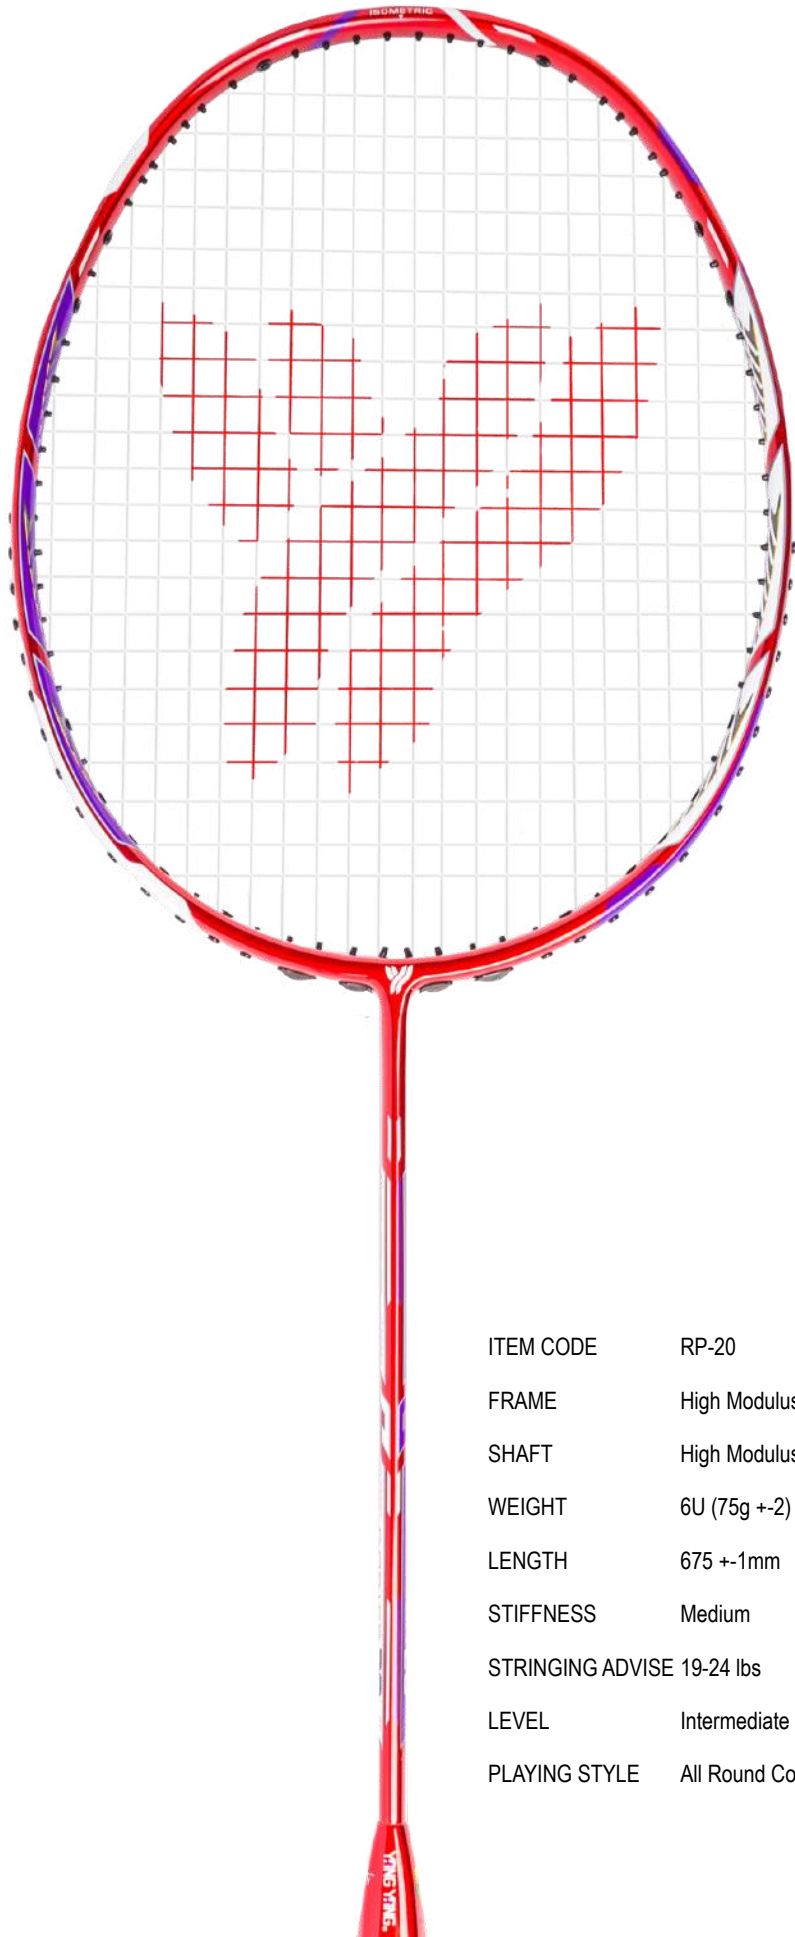

RAPIER 20 (Light Weight)

ITEM CODE	RP-20
FRAME	High Modulus 24T Graphite
SHAFT	High Modulus 24T Graphite
WEIGHT	6U (75g +-2)
LENGTH	675 +-1mm
STIFFNESS	Medium
STRINGING ADVISE	19-24 lbs
LEVEL	Intermediate
PLAYING STYLE	All Round Controlling