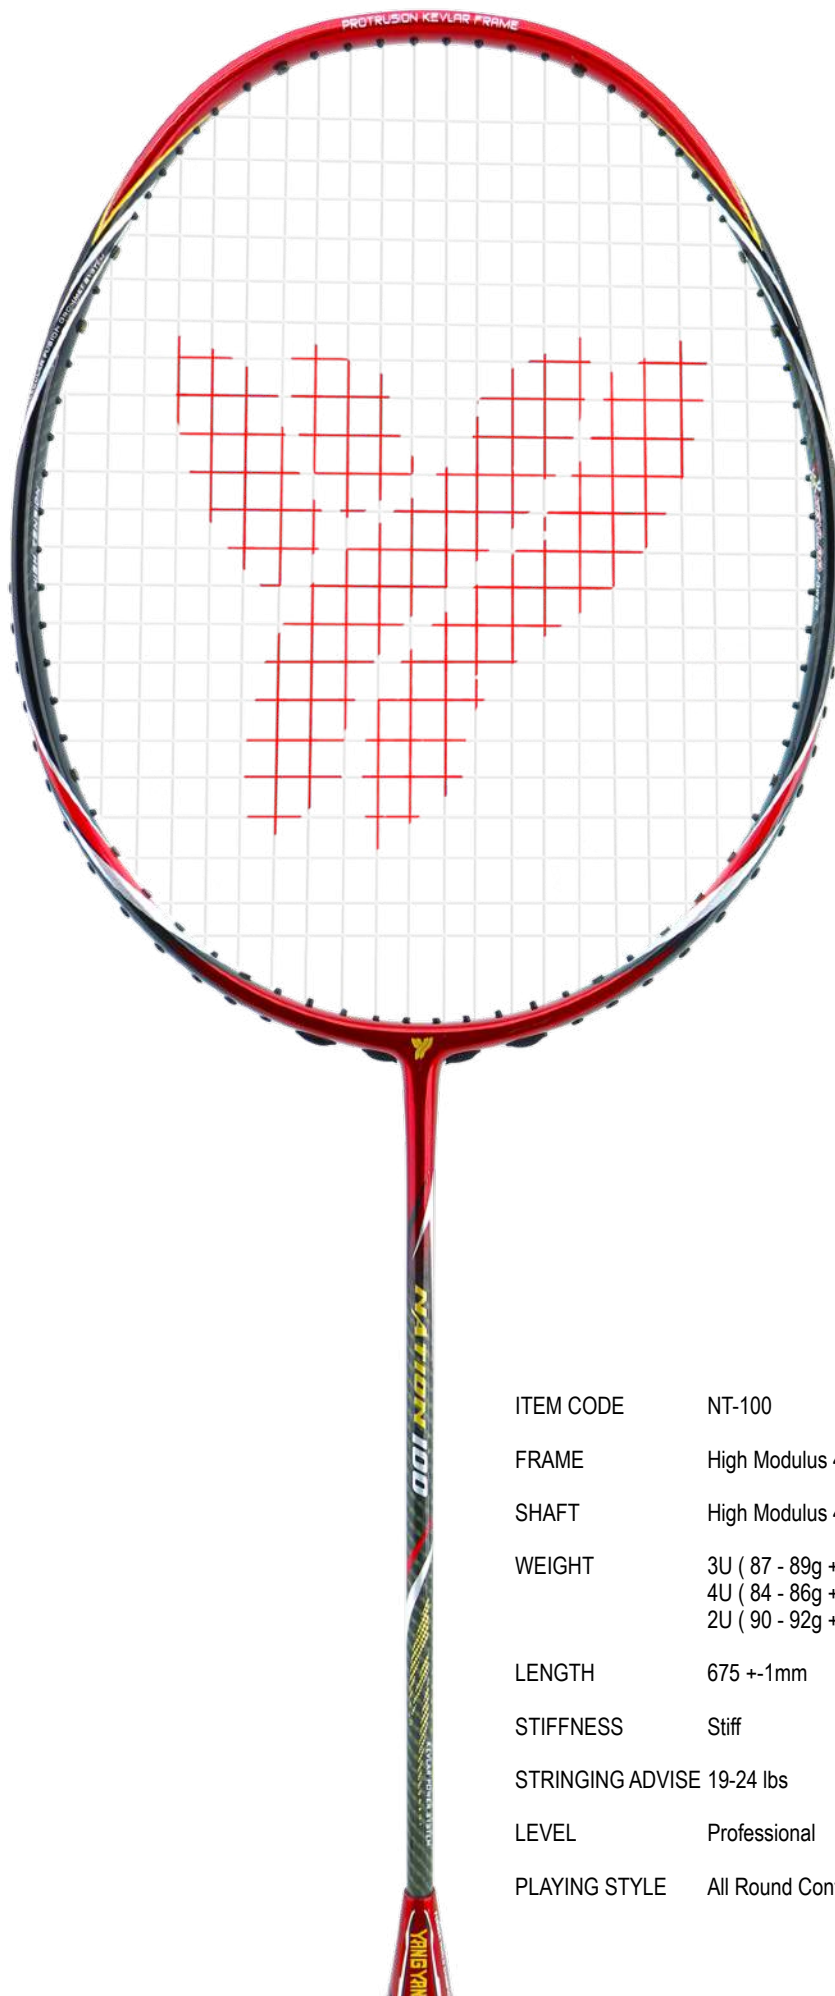

NATION 100

ITEM CODE	NT-100
FRAME	High Modulus 40T Graphite Protrusion Kevlar Frame
SHAFT	High Modulus 40T Graphite Kevlar Shaft
WEIGHT	3U (87 - 89g +-2) 4U (84 - 86g +-2) 2U (90 - 92g +-2)
LENGTH	675 +-1mm
STIFFNESS	Stiff
STRINGING ADVISE	19-24 lbs
LEVEL	Professional
PLAYING STYLE	All Round Control