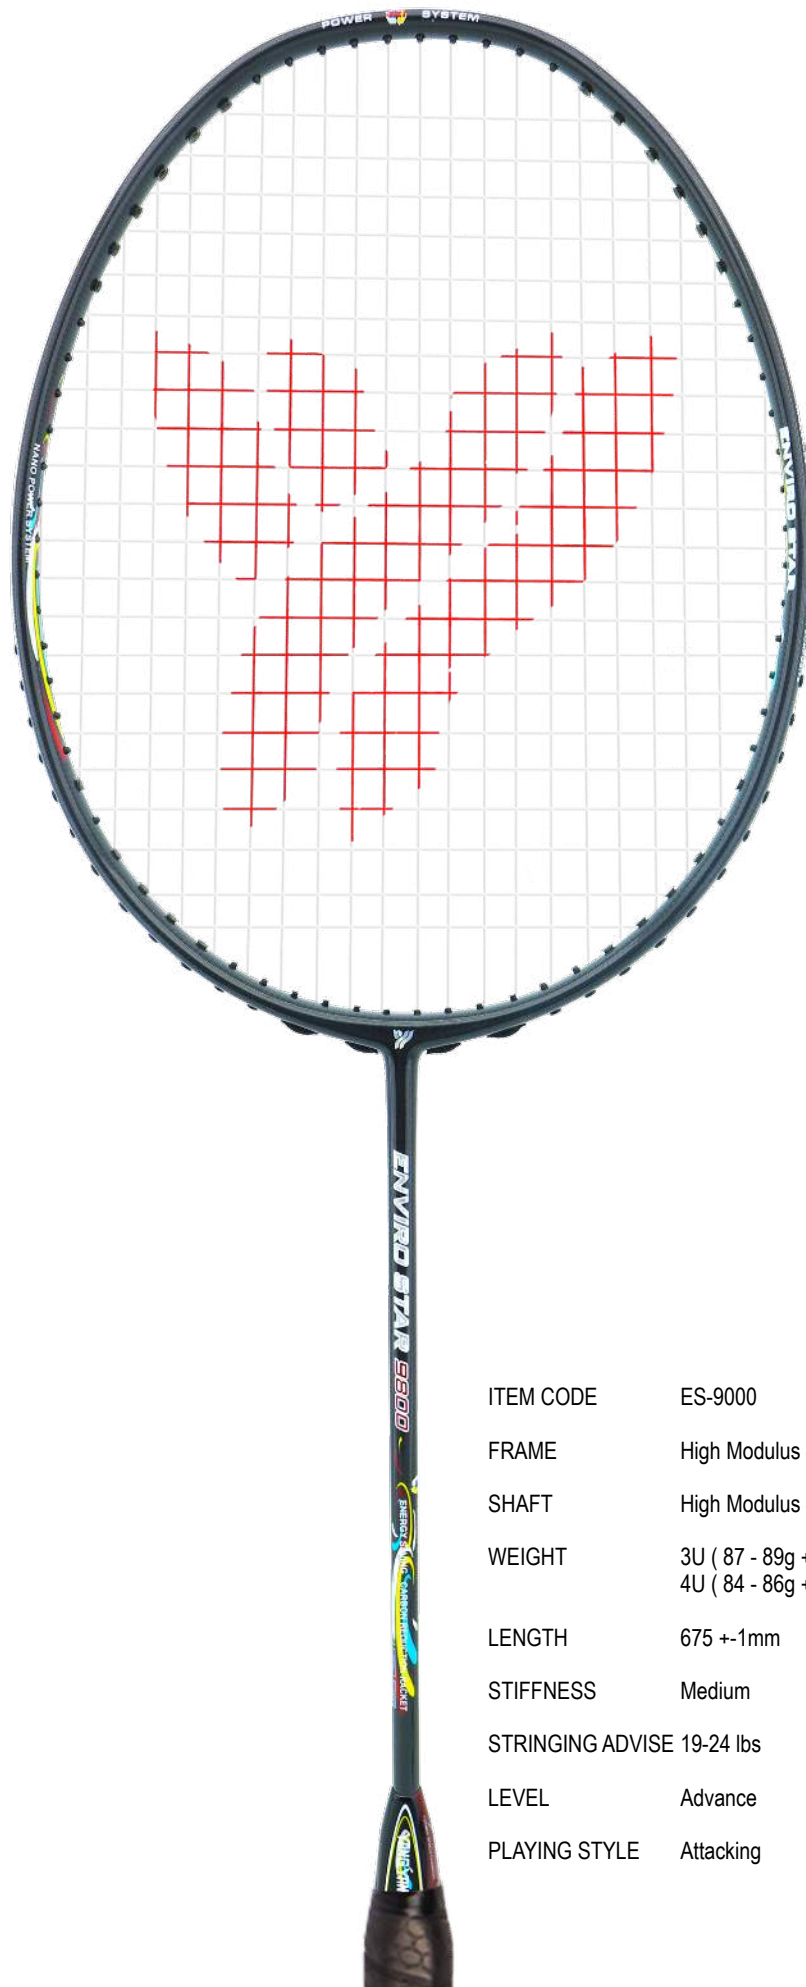

ENVIRO STAR 9000

ITEM CODE	ES-9000
FRAME	High Modulus 40T Graphite Woven Frame
SHAFT	High Modulus 40T Graphite Woven Shaft
WEIGHT	3U (87 - 89g +-2) 4U (84 - 86g +-2)
LENGTH	675 +-1mm
STIFFNESS	Medium
STRINGING ADVISE	19-24 lbs
LEVEL	Advance
PLAYING STYLE	Attacking