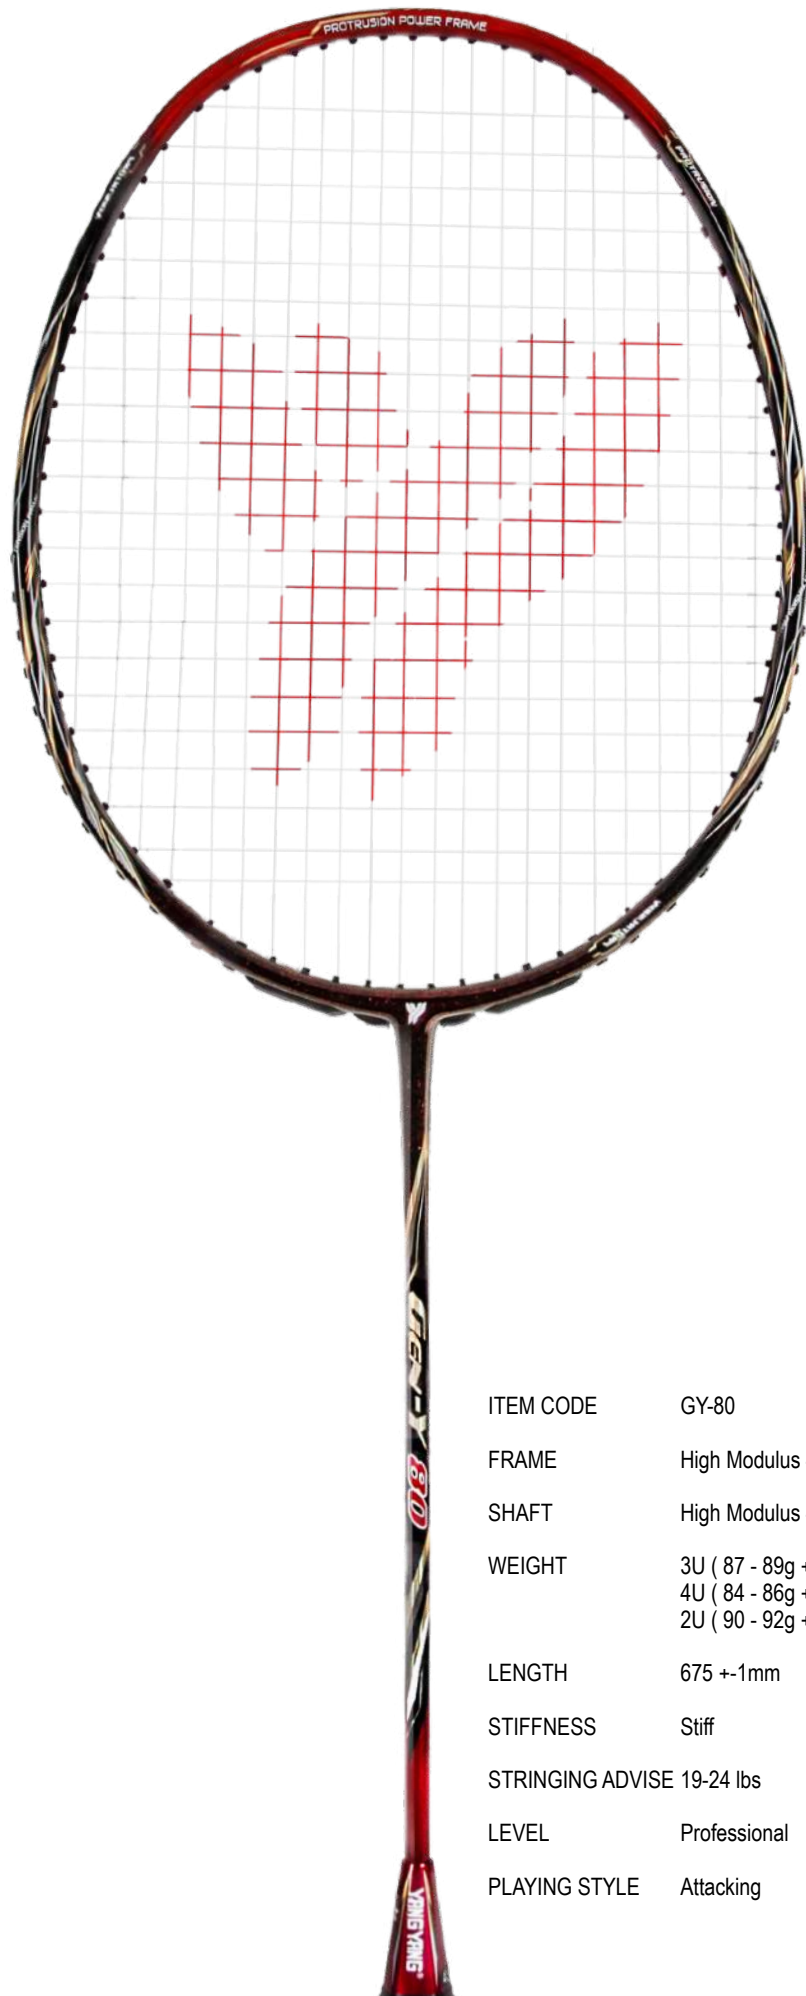

GEN-Y 80

ITEM CODE	GY-80
FRAME	High Modulus 40T Graphite Protrusion Power Frame
SHAFT	High Modulus 40T Graphite
WEIGHT	3U (87 - 89g +-2) 4U (84 - 86g +-2) 2U (90 - 92g +-2)
LENGTH	675 +-1mm
STIFFNESS	Stiff
STRINGING ADVISE	19-24 lbs
LEVEL	Professional
PLAYING STYLE	Attacking