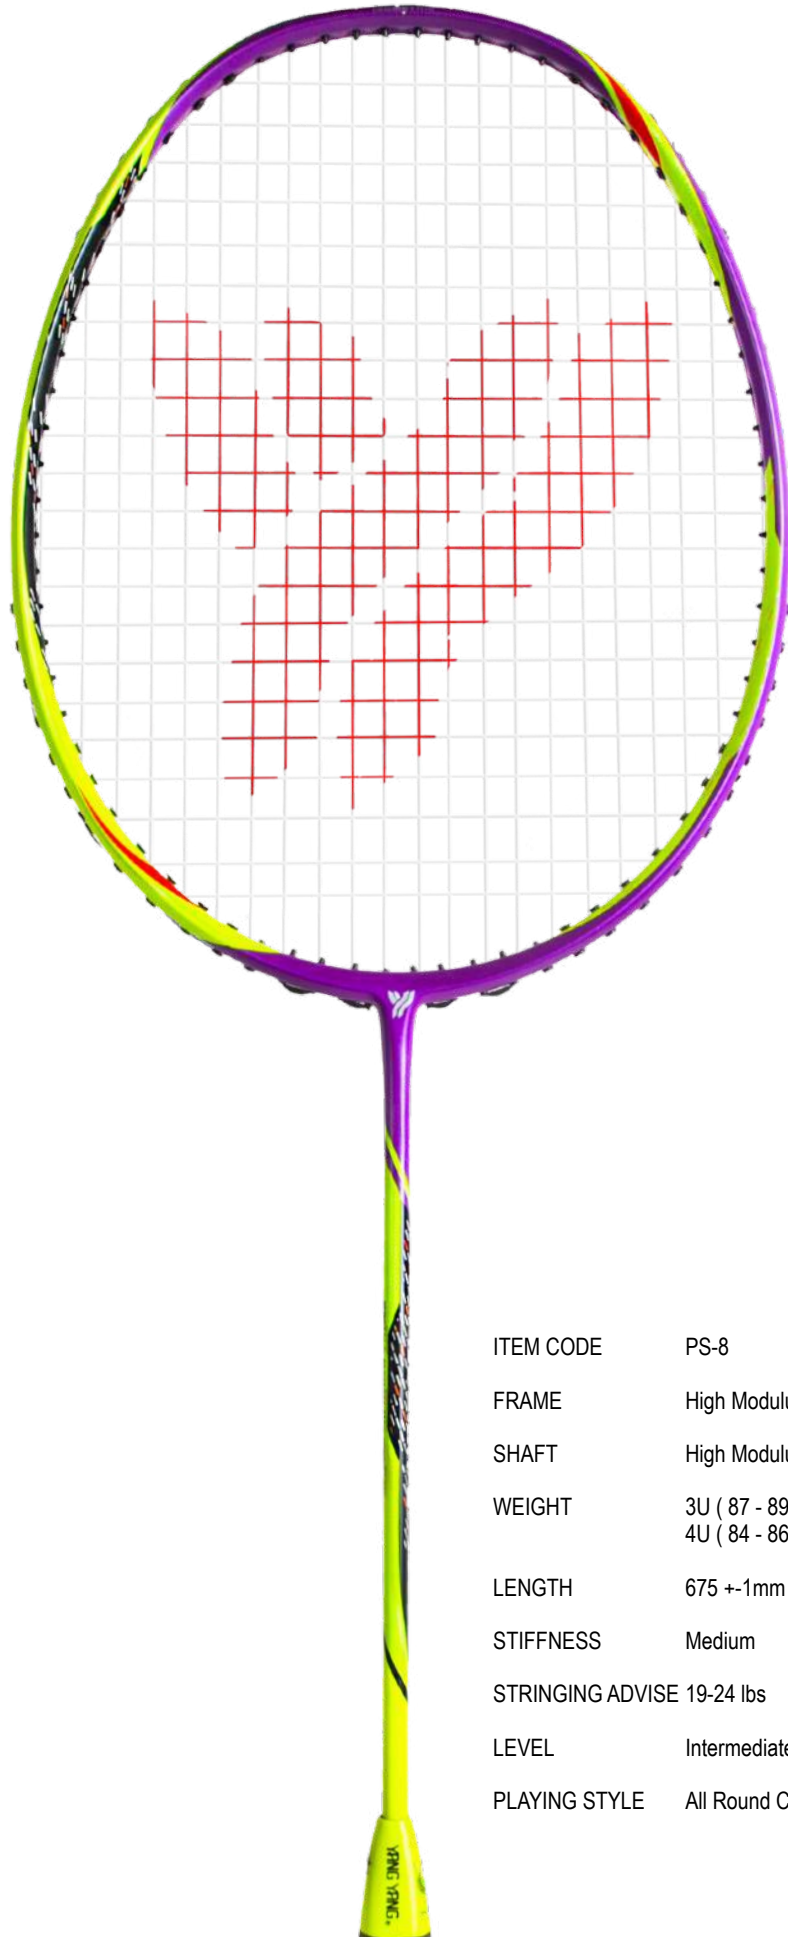

PASSION 8

RACKETS

ITEM CODE	PS-8
FRAME	High Modulus 24T Graphite
SHAFT	High Modulus 24T Graphite
WEIGHT	3U (87 - 89g +-2) 4U (84 - 86g +-2)
LENGTH	675 +-1mm
STIFFNESS	Medium
STRINGING ADVISE	19-24 lbs
LEVEL	Intermediate
PLAYING STYLE	All Round Controlling