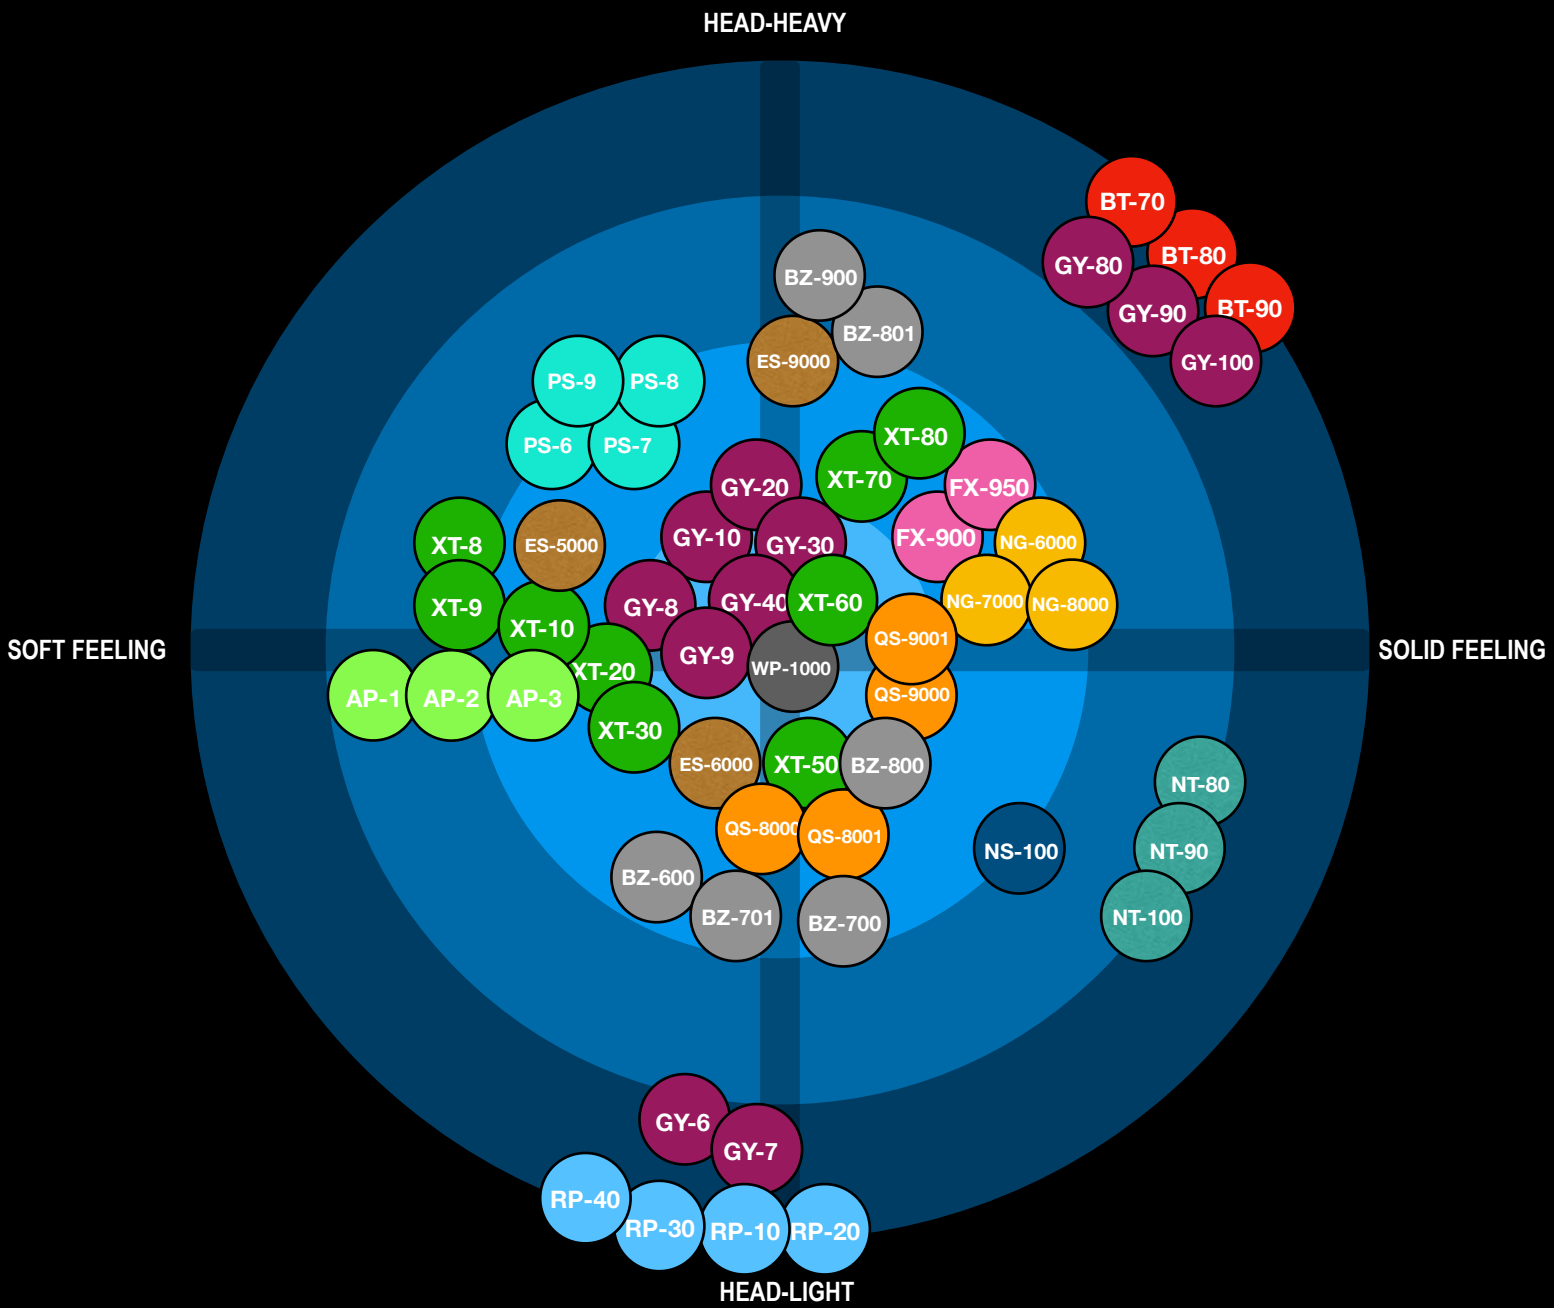

YANG YANG

RACKETS

POWERED POWER

POWERED POWER

TORNADO SYSTEM

- BREAKTHROUGH** (Red circle)
- GEN-Y** (Purple circle)
- NATION** (Teal circle)
- WILLPOWER** (Grey circle)
- FEARLESS FX** (Pink circle)
- XCENTRIX** (Green circle)
- NANO GOLD** (Yellow circle)
- ENVIRO STAR** (Brown circle)
- QUANTUM SABER** (Orange circle)
- BLITZ** (Light Grey circle)
- NANO SENSATION** (Dark Blue circle)
- RAPIER** (Light Blue circle)
- PASSION** (Cyan circle)
- ARMO POWER** (Light Green circle)