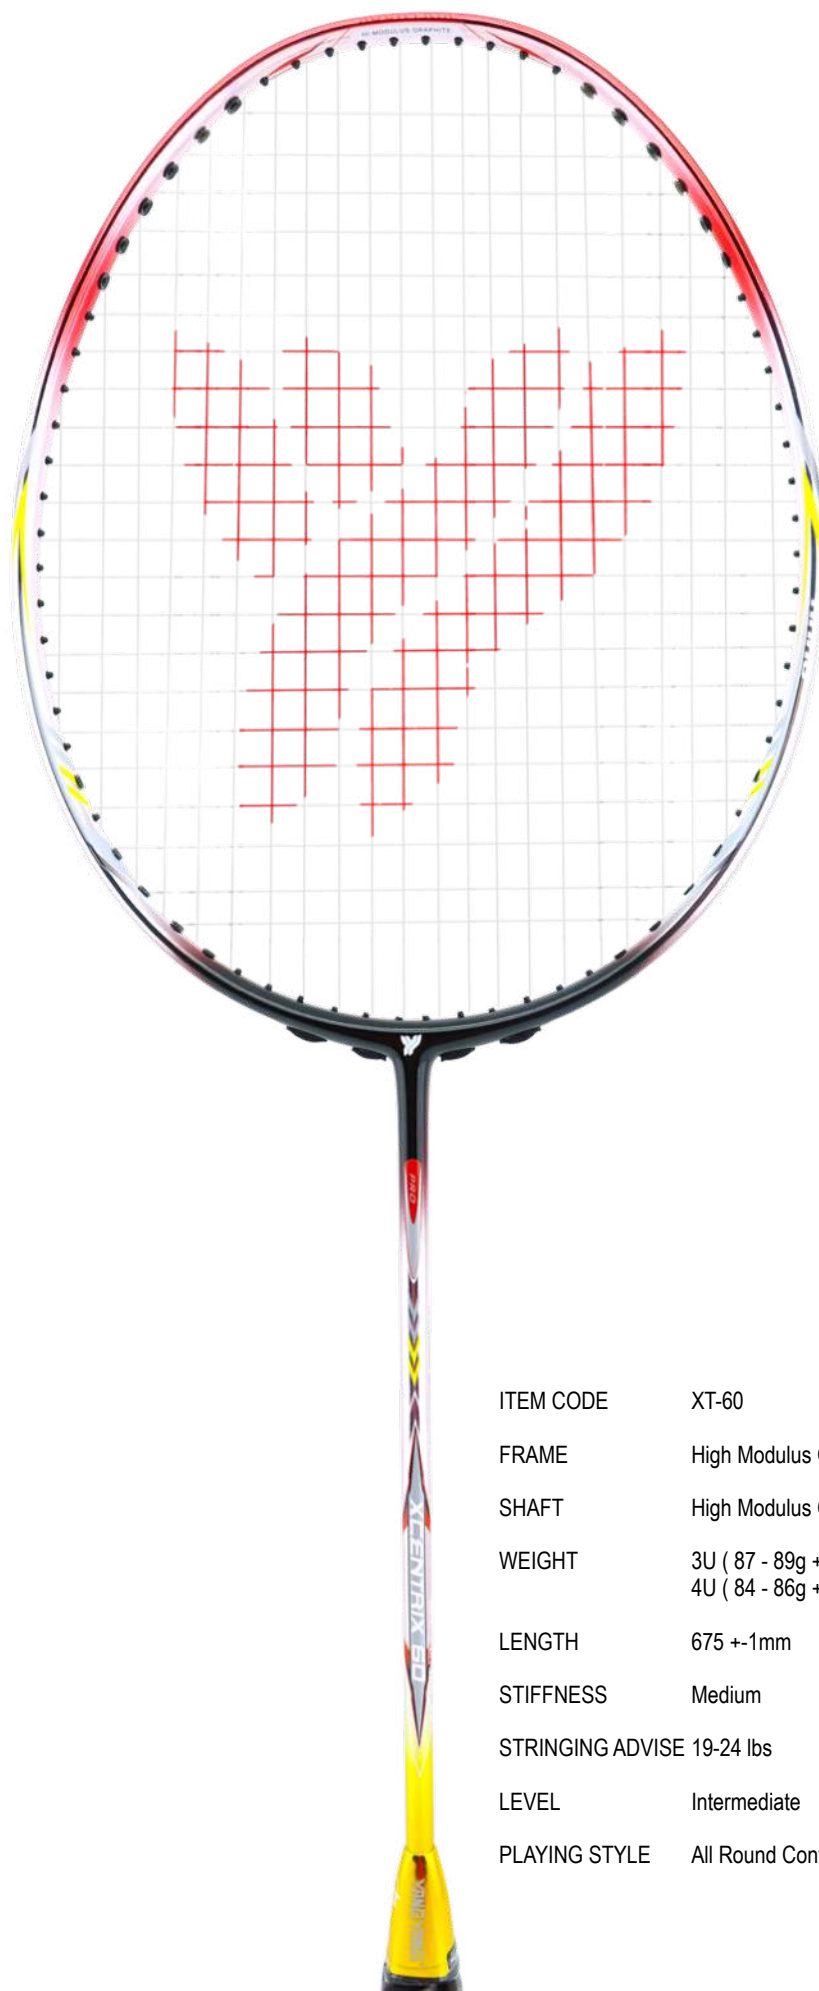

XCENTRIX 60

ITEM CODE	XT-60
FRAME	High Modulus Graphite
SHAFT	High Modulus Graphite
WEIGHT	3U (87 - 89g +-2) 4U (84 - 86g +-2)
LENGTH	675 +-1mm
STIFFNESS	Medium
STRINGING ADVISE	19-24 lbs
LEVEL	Intermediate
PLAYING STYLE	All Round Controlling