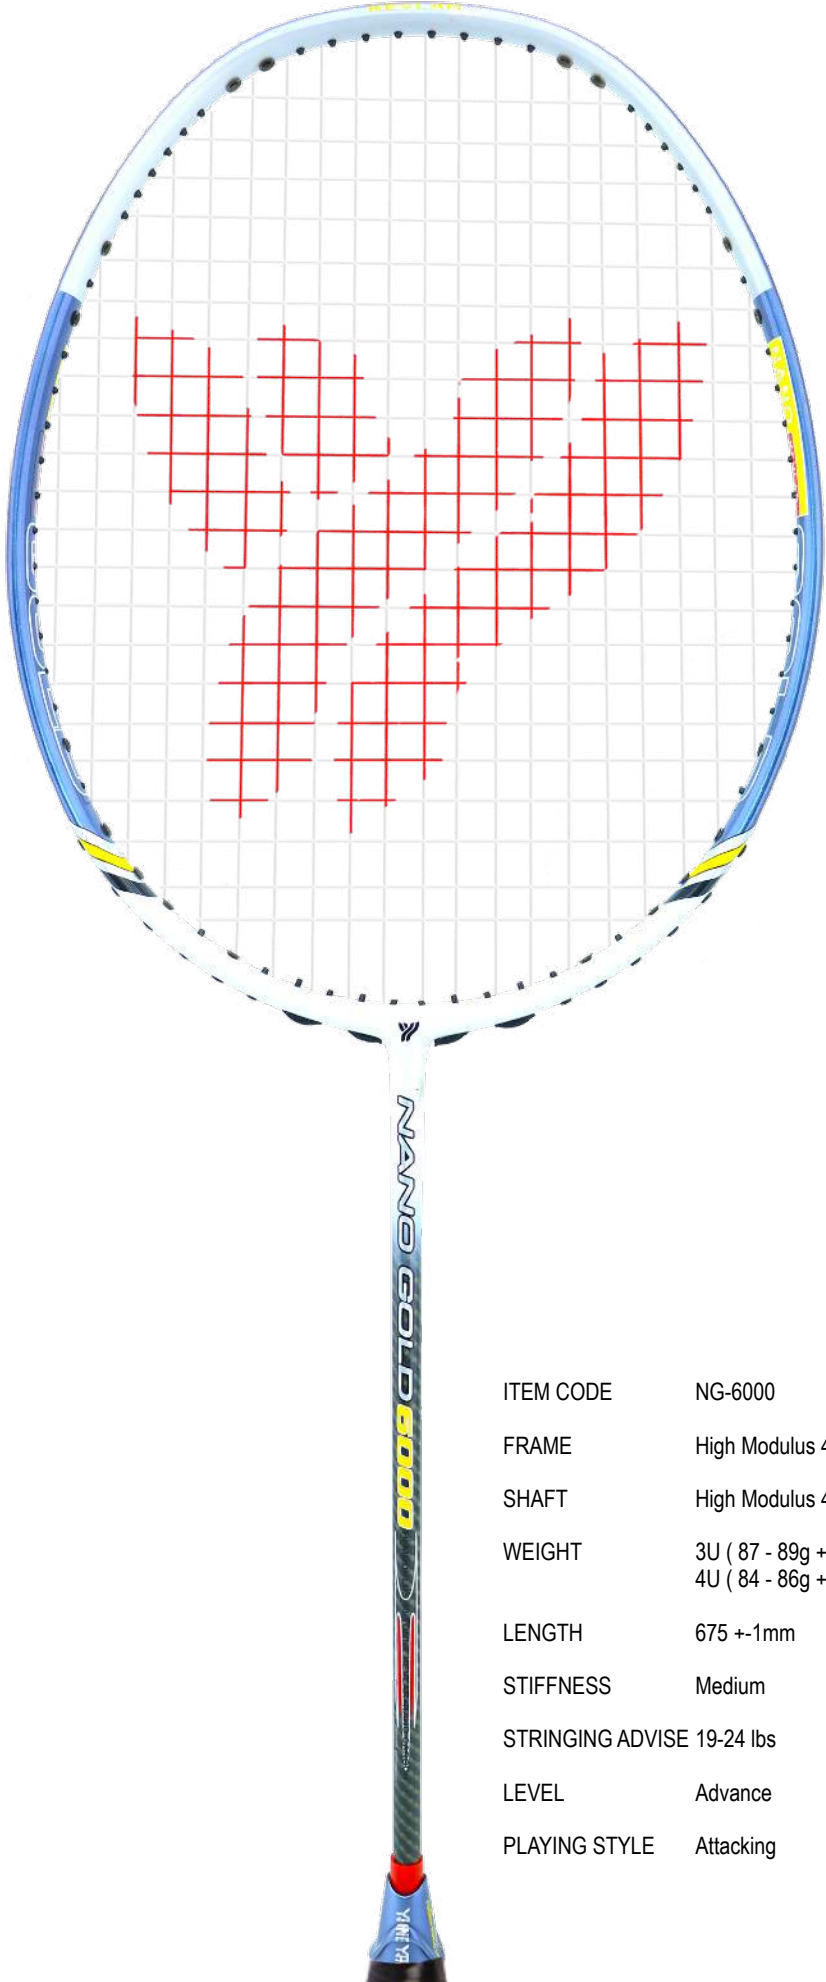

NANO GOLD 6000

RACKETS

ITEM CODE	NG-6000
FRAME	High Modulus 40T Graphite
SHAFT	High Modulus 40T Graphite Kevlar Shaft
WEIGHT	3U (87 - 89g +-2) 4U (84 - 86g +-2)
LENGTH	675 +-1mm
STIFFNESS	Medium
STRINGING ADVISE	19-24 lbs
LEVEL	Advance
PLAYING STYLE	Attacking