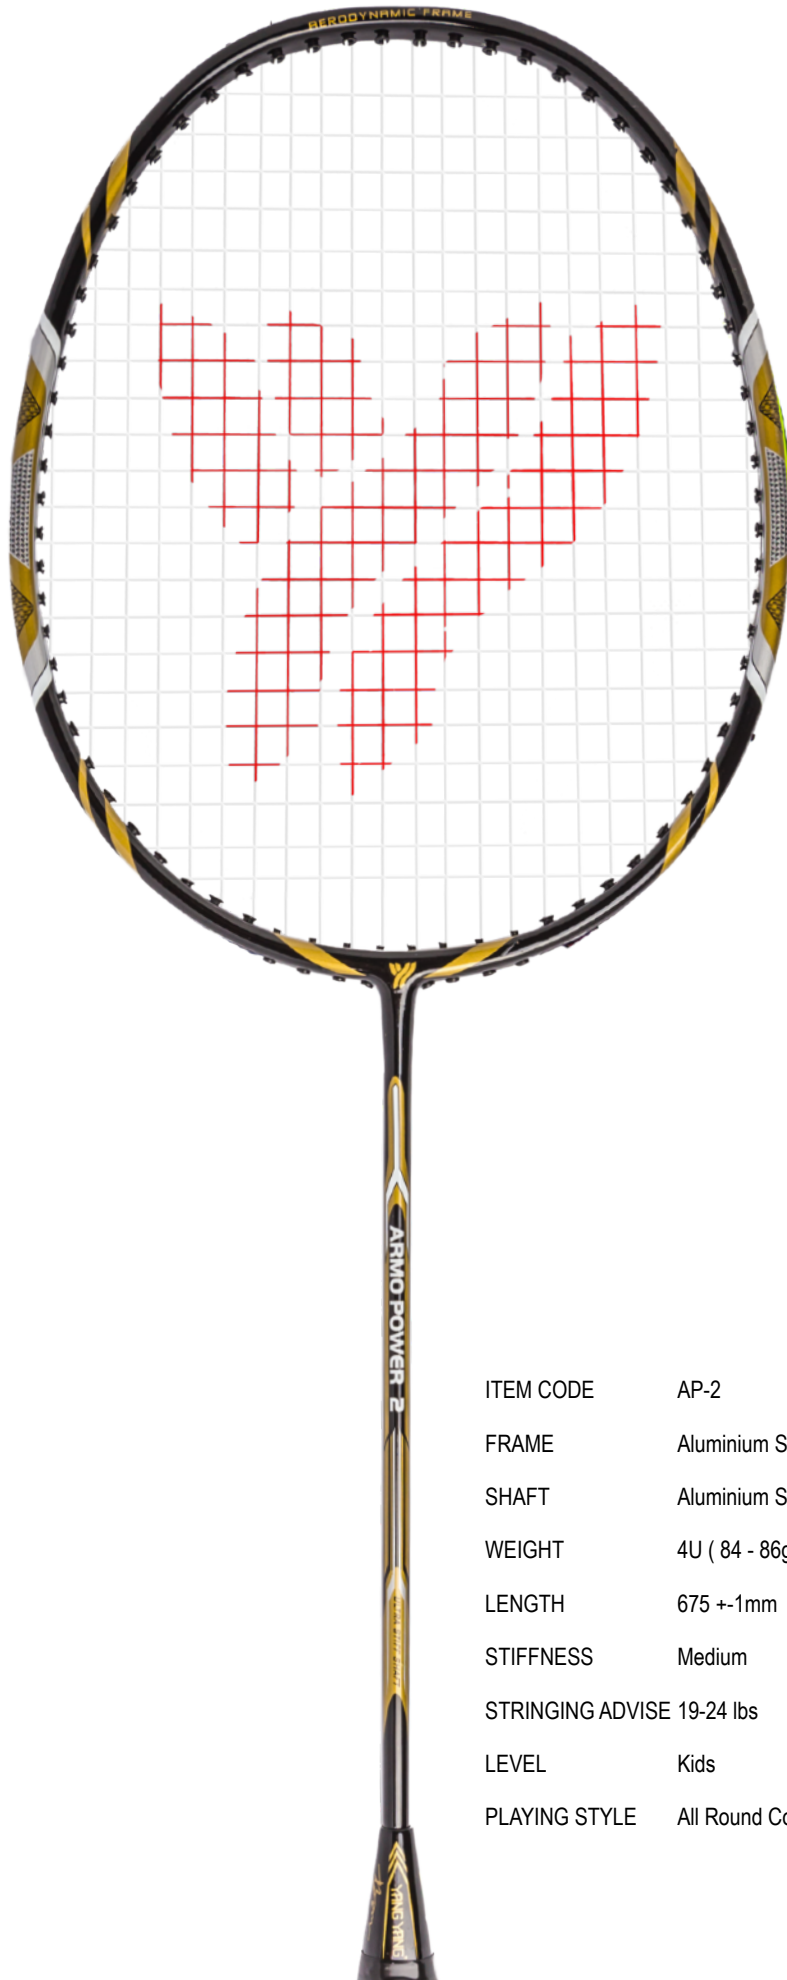

ARMO POWER 2

ITEM CODE	AP-2
FRAME	Aluminium Steel Frame
SHAFT	Aluminium Steel Shaft
WEIGHT	4U (84 - 86g +-2)
LENGTH	675 +-1mm
STIFFNESS	Medium
STRINGING ADVISE	19-24 lbs
LEVEL	Kids
PLAYING STYLE	All Round Control