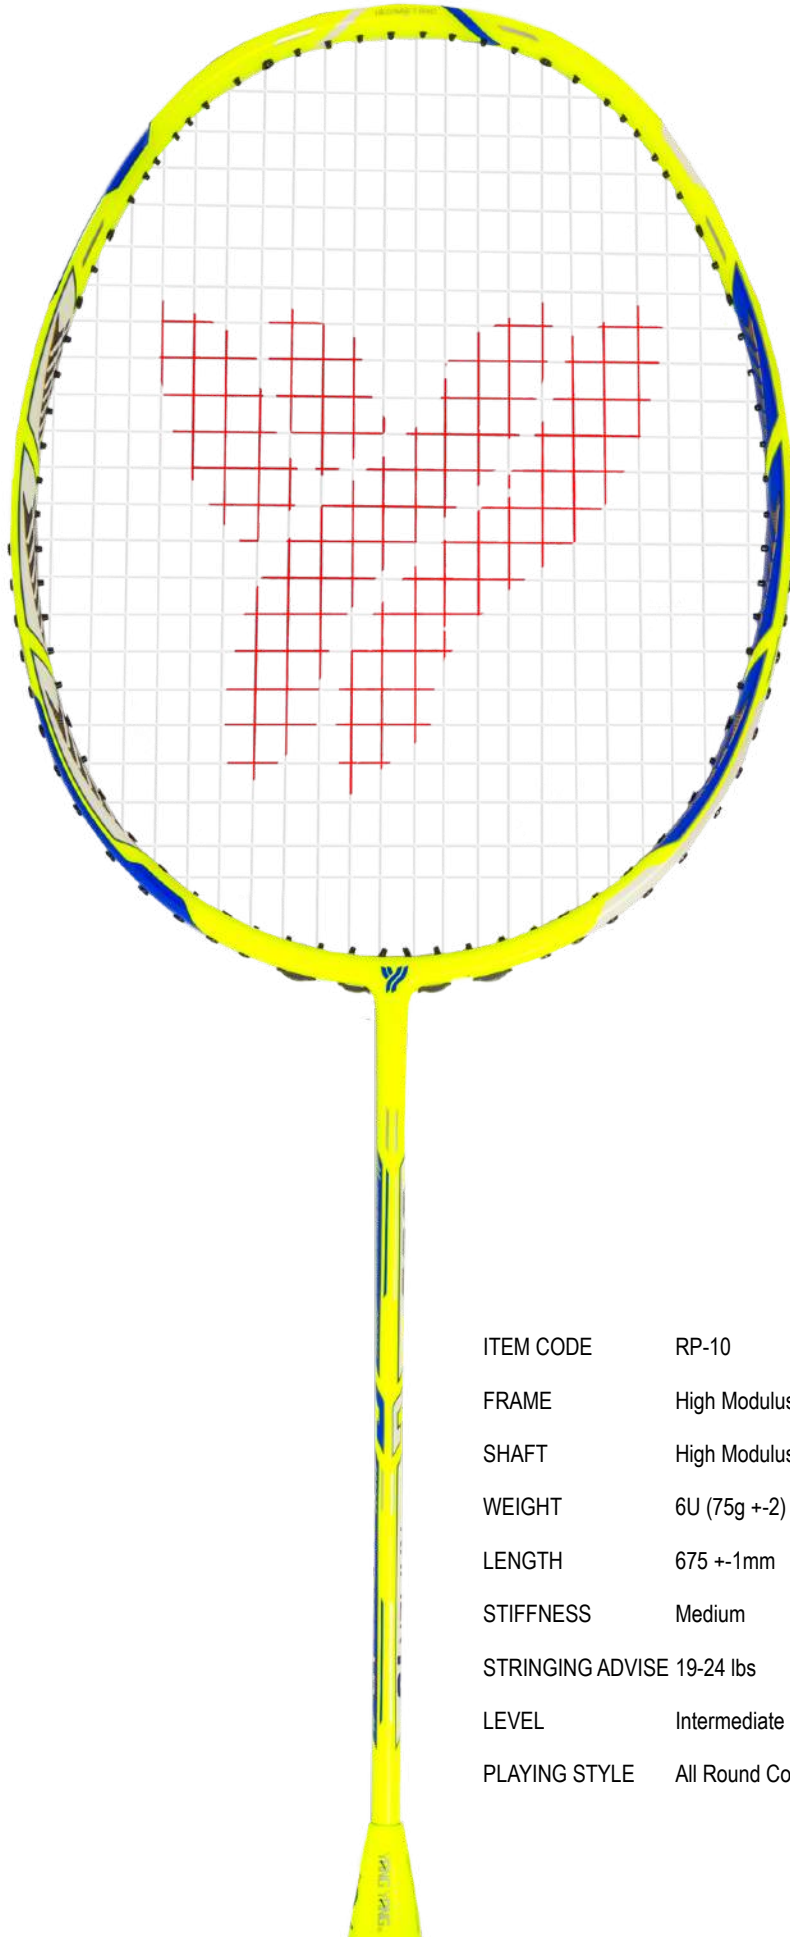

RAPIER 10 (*Light Weight*)

RACKETS

ITEM CODE	RP-10
FRAME	High Modulus 24T Graphite
SHAFT	High Modulus 24T Graphite
WEIGHT	6U (75g +-2)
LENGTH	675 +-1mm
STIFFNESS	Medium
STRINGING ADVISE	19-24 lbs
LEVEL	Intermediate
PLAYING STYLE	All Round Controlling