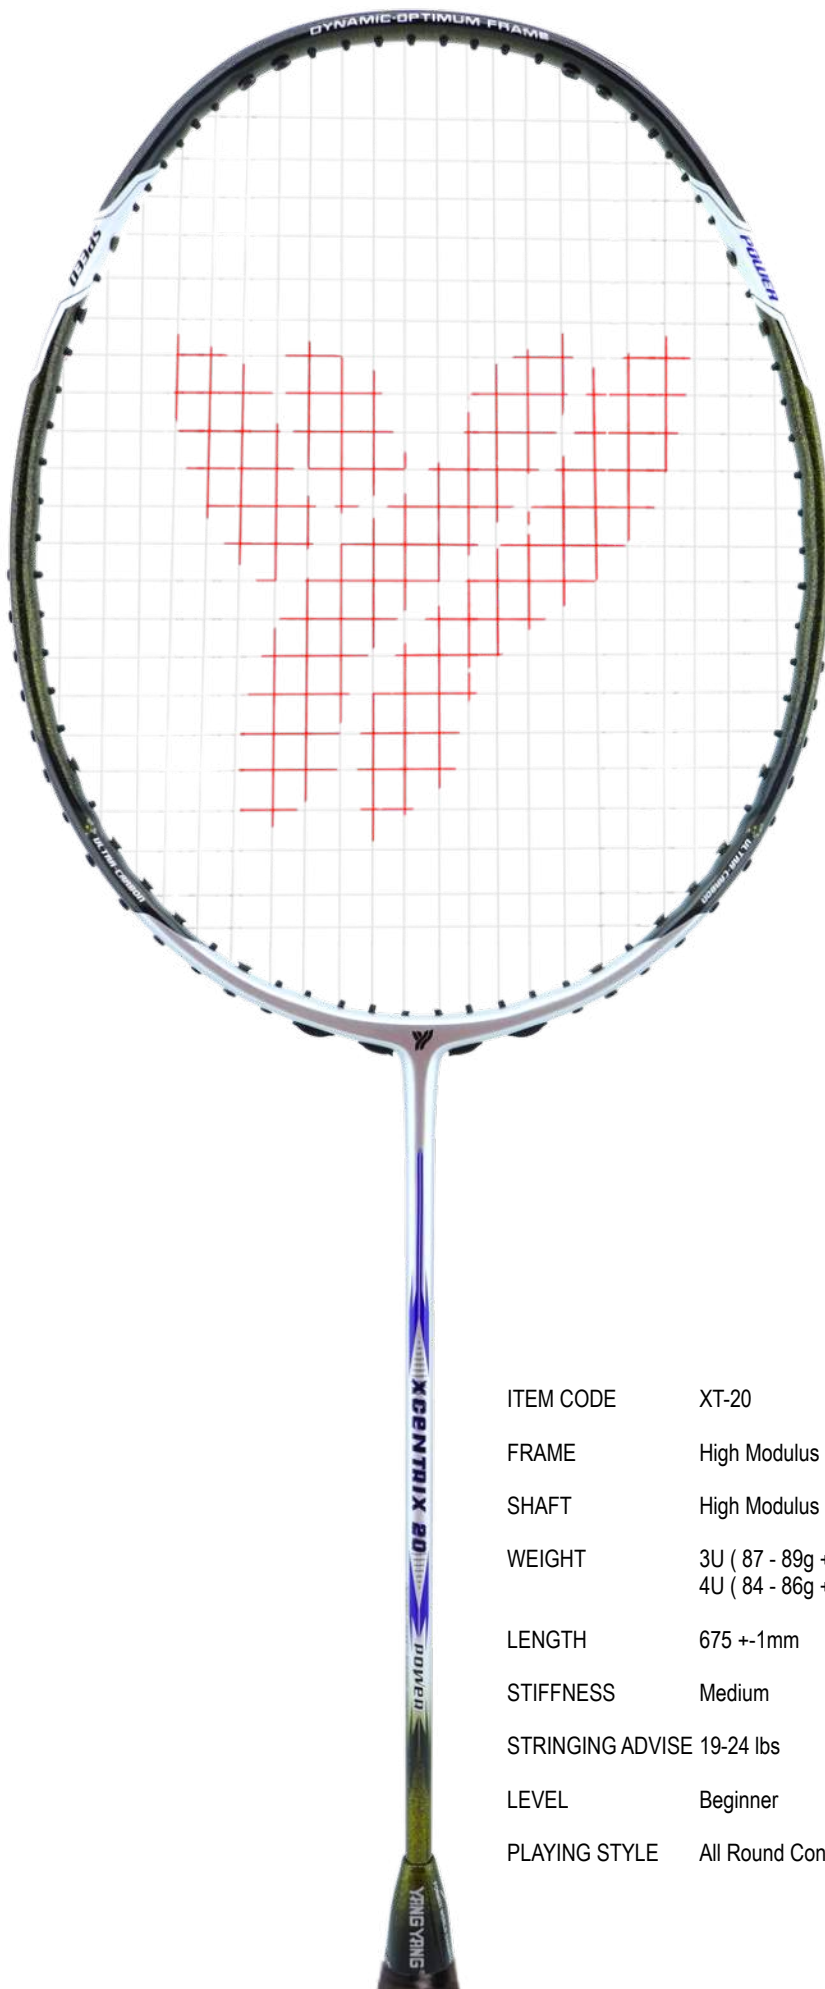

XCENTRIX 20

RACKETS

ITEM CODE	XT-20
FRAME	High Modulus Graphite
SHAFT	High Modulus Graphite
WEIGHT	3U (87 - 89g +-2) 4U (84 - 86g +-2)
LENGTH	675 +-1mm
STIFFNESS	Medium
STRINGING ADVISE	19-24 lbs
LEVEL	Beginner
PLAYING STYLE	All Round Controlling