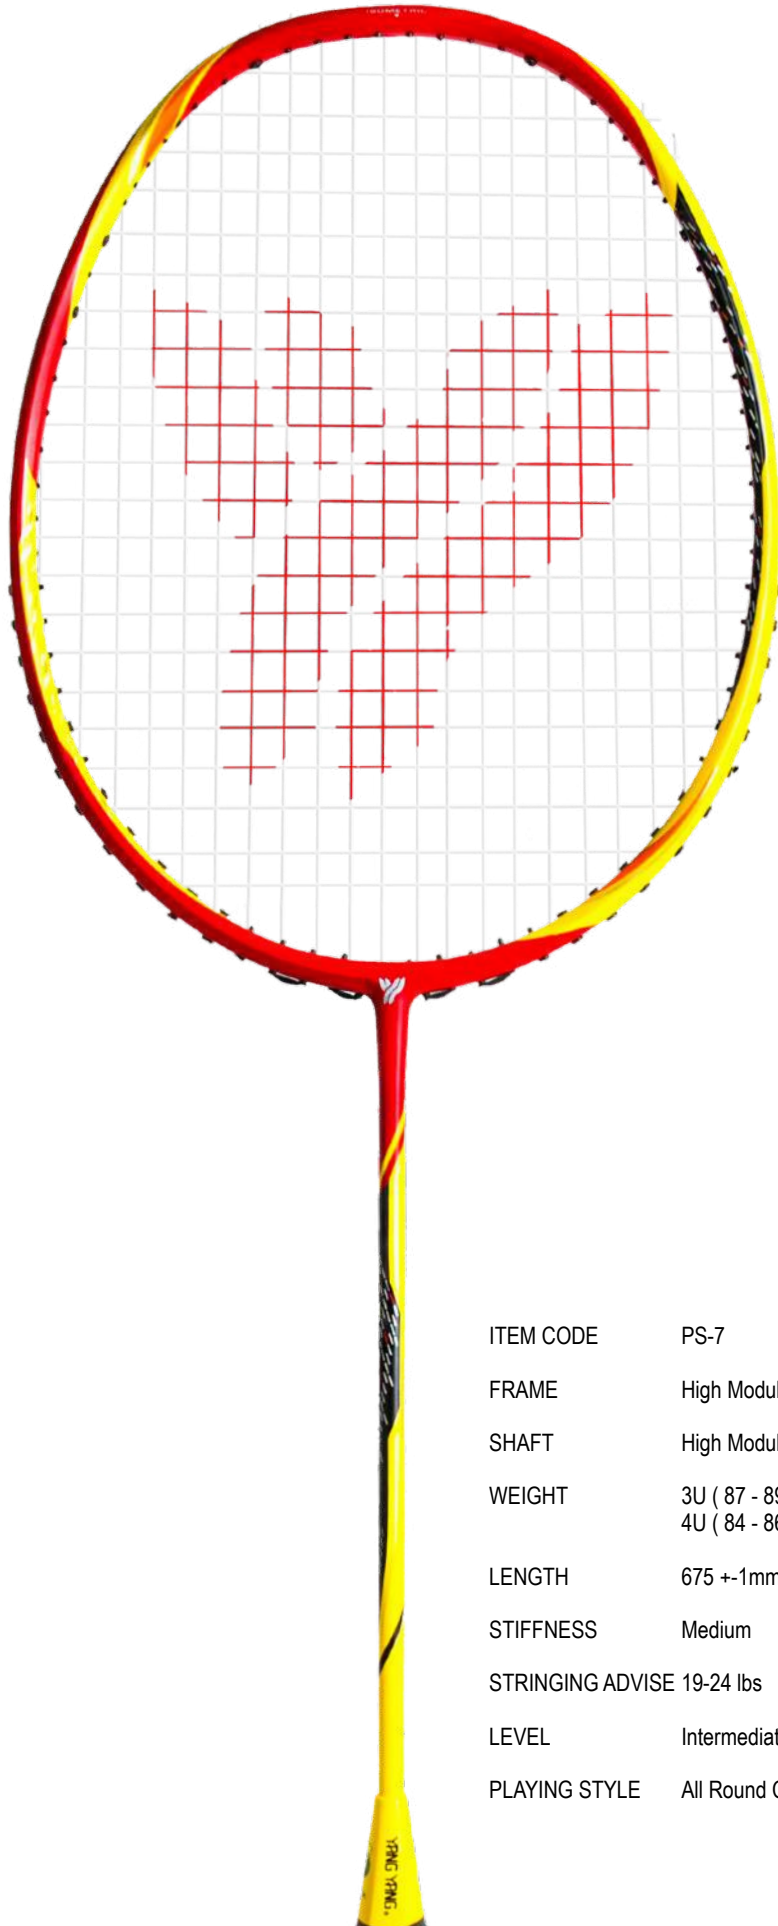

PASSION 7

RACKETS

ITEM CODE	PS-7
FRAME	High Modulus 24T Graphite
SHAFT	High Modulus 24T Graphite
WEIGHT	3U (87 - 89g +-2) 4U (84 - 86g +-2)
LENGTH	675 +-1mm
STIFFNESS	Medium
STRINGING ADVISE	19-24 lbs
LEVEL	Intermediate
PLAYING STYLE	All Round Controlling