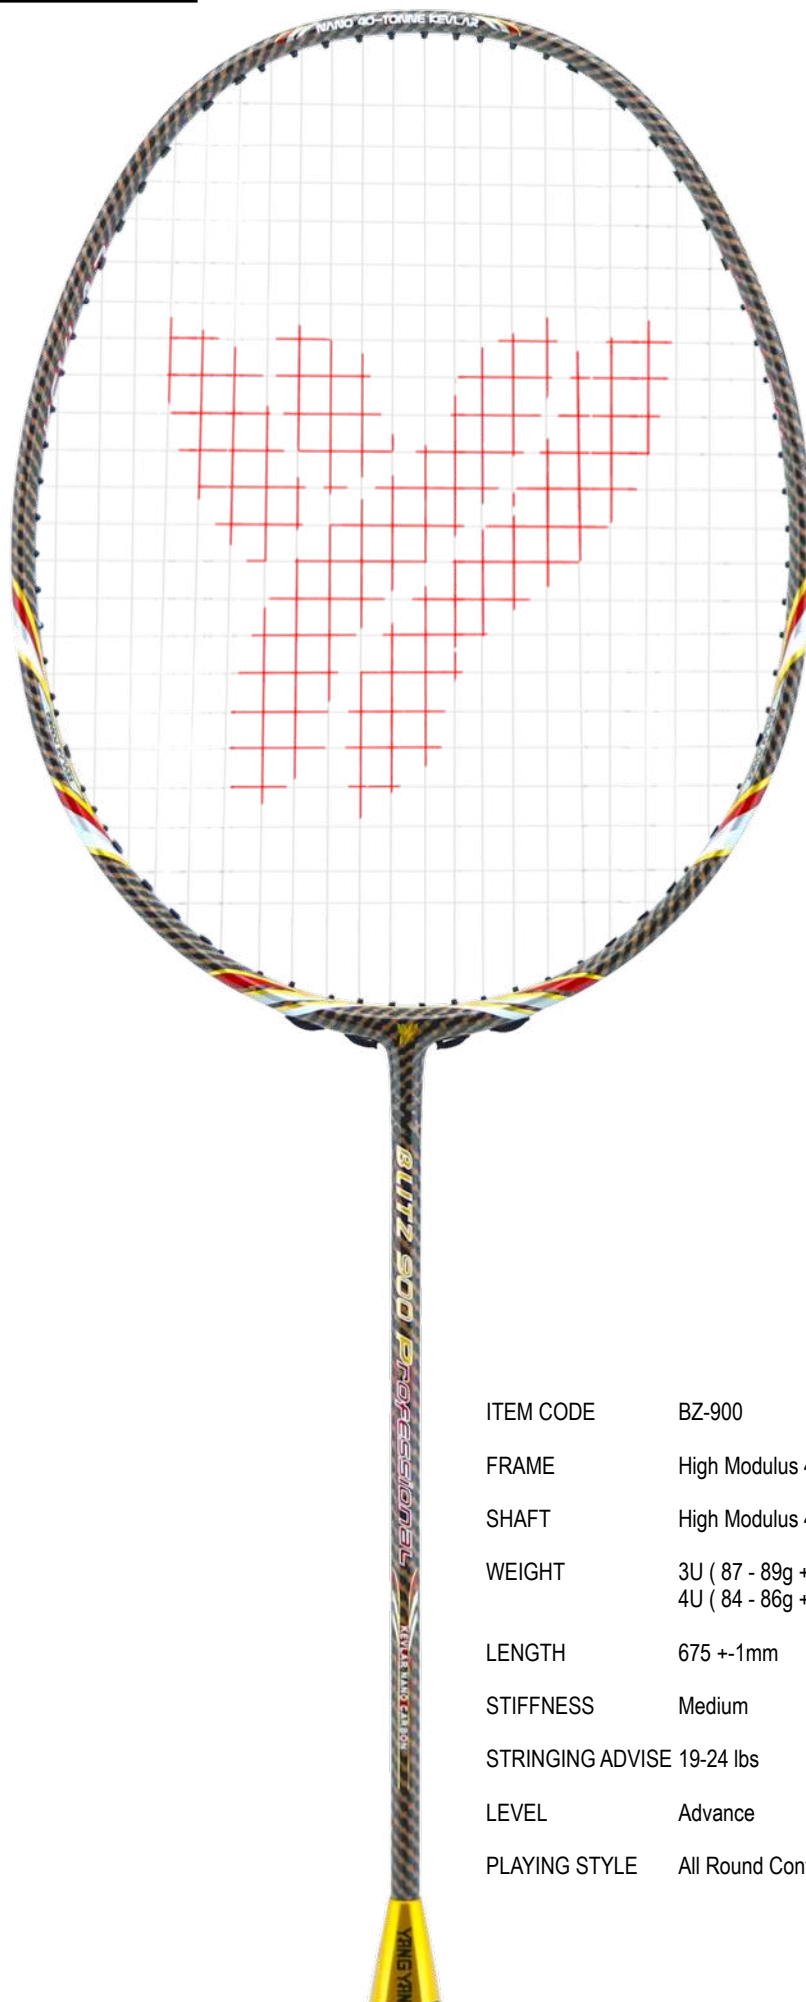

BLITZ 900

ITEM CODE	BZ-900
FRAME	High Modulus 40T Graphite Kevlar Frame
SHAFT	High Modulus 40T Graphite Kevlar Shaft
WEIGHT	3U (87 - 89g +-2) 4U (84 - 86g +-2)
LENGTH	675 +-1mm
STIFFNESS	Medium
STRINGING ADVISE	19-24 lbs
LEVEL	Advance
PLAYING STYLE	All Round Controlling