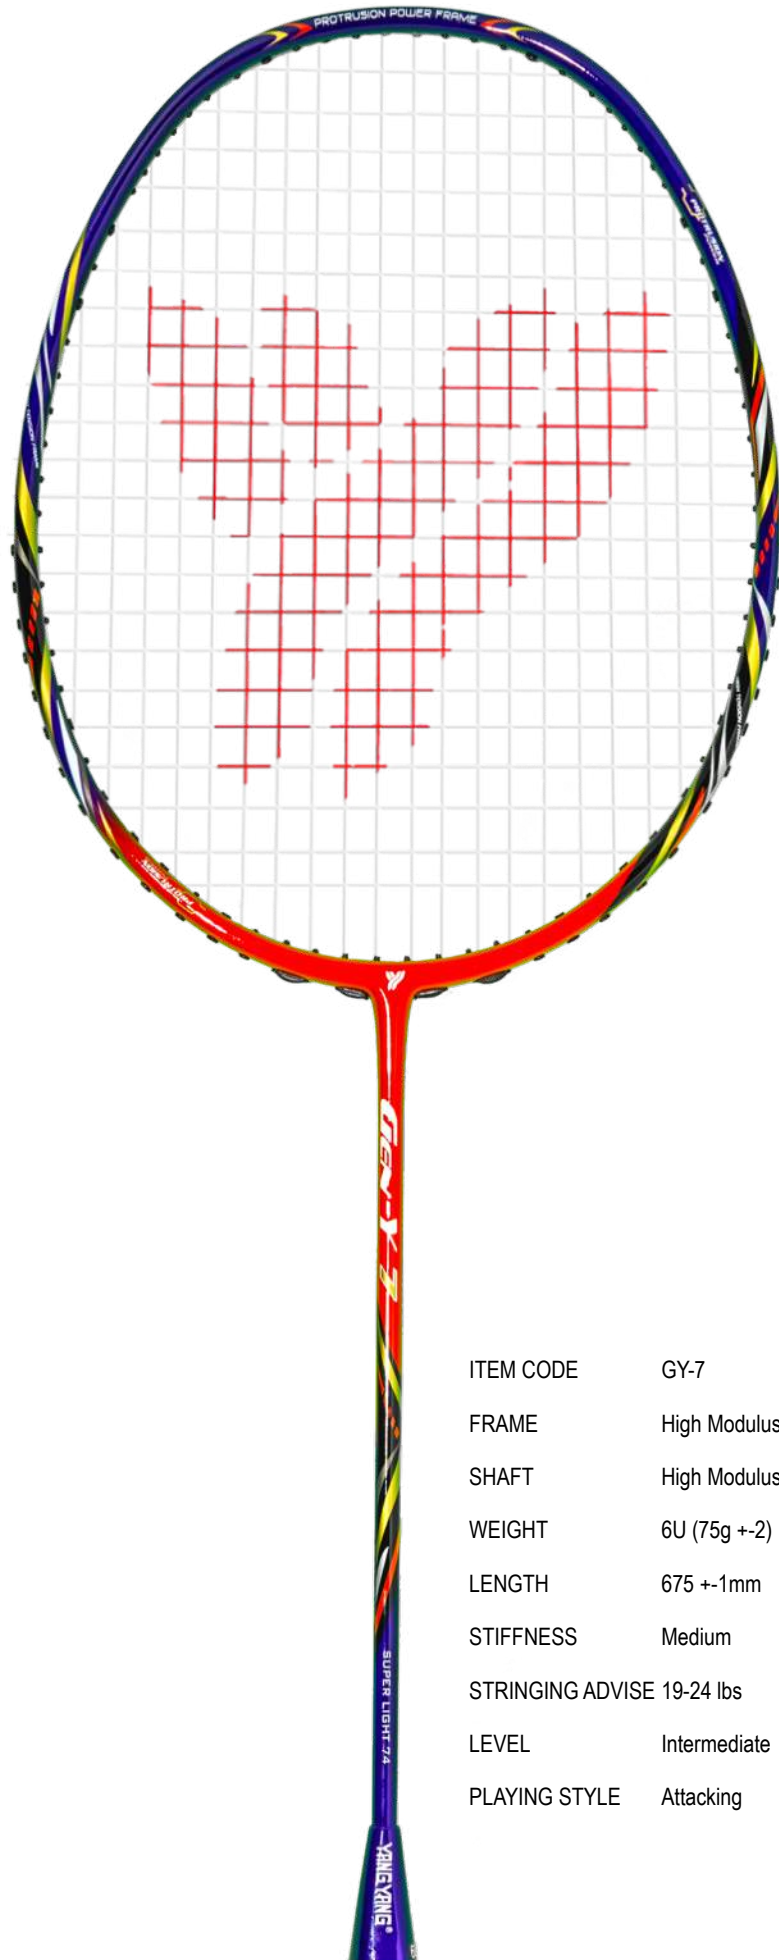

GEN-Y 7 (Light Weight)

ITEM CODE	GY-7
FRAME	High Modulus 24T Graphite Protrusion Power Frame
SHAFT	High Modulus 24T Graphite
WEIGHT	6U (75g +-2)
LENGTH	675 +-1mm
STIFFNESS	Medium
STRINGING ADVISE	19-24 lbs
LEVEL	Intermediate
PLAYING STYLE	Attacking