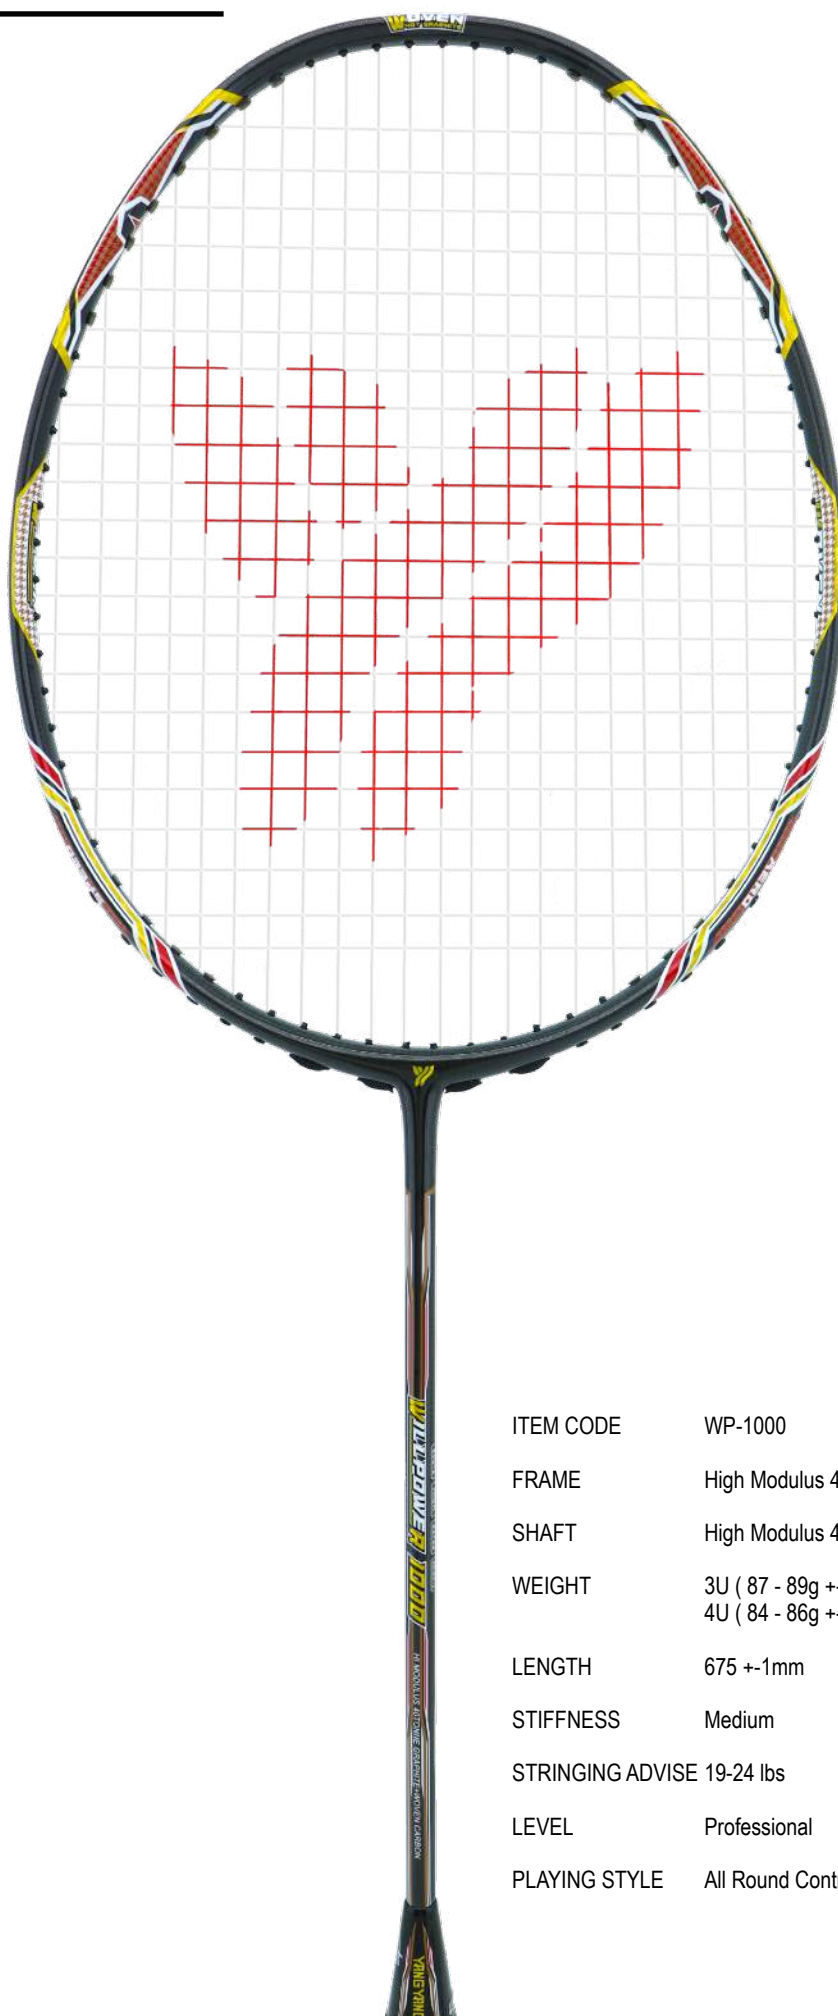

WILLPOWER 1000

RACKETS

ITEM CODE	WP-1000
FRAME	High Modulus 40T Graphite Woven Carbon Frame
SHAFT	High Modulus 40T Graphite Woven Shaft
WEIGHT	3U (87 - 89g +-2) 4U (84 - 86g +-2)
LENGTH	675 +-1mm
STIFFNESS	Medium
STRINGING ADVISE	19-24 lbs
LEVEL	Professional
PLAYING STYLE	All Round Controlling