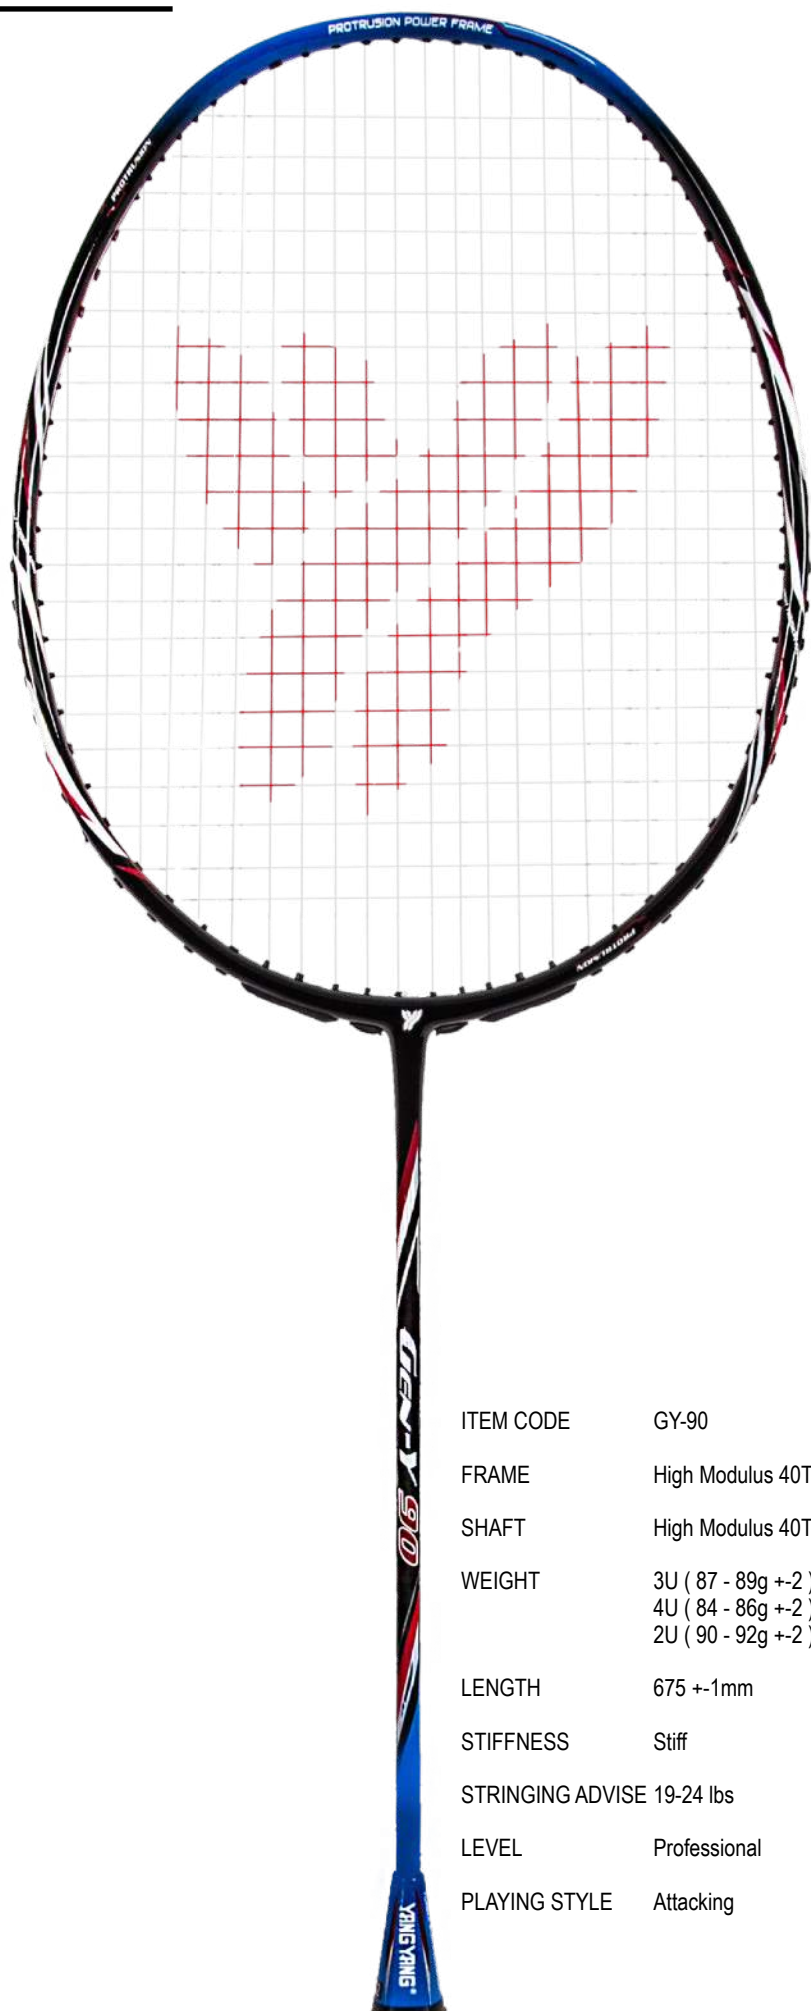

GEN-Y 90

ITEM CODE	GY-90
FRAME	High Modulus 40T Graphite Protrusion Power Frame
SHAFT	High Modulus 40T Graphite
WEIGHT	3U (87 - 89g +-2) 4U (84 - 86g +-2) 2U (90 - 92g +-2)
LENGTH	675 +-1mm
STIFFNESS	Stiff
STRINGING ADVISE	19-24 lbs
LEVEL	Professional
PLAYING STYLE	Attacking