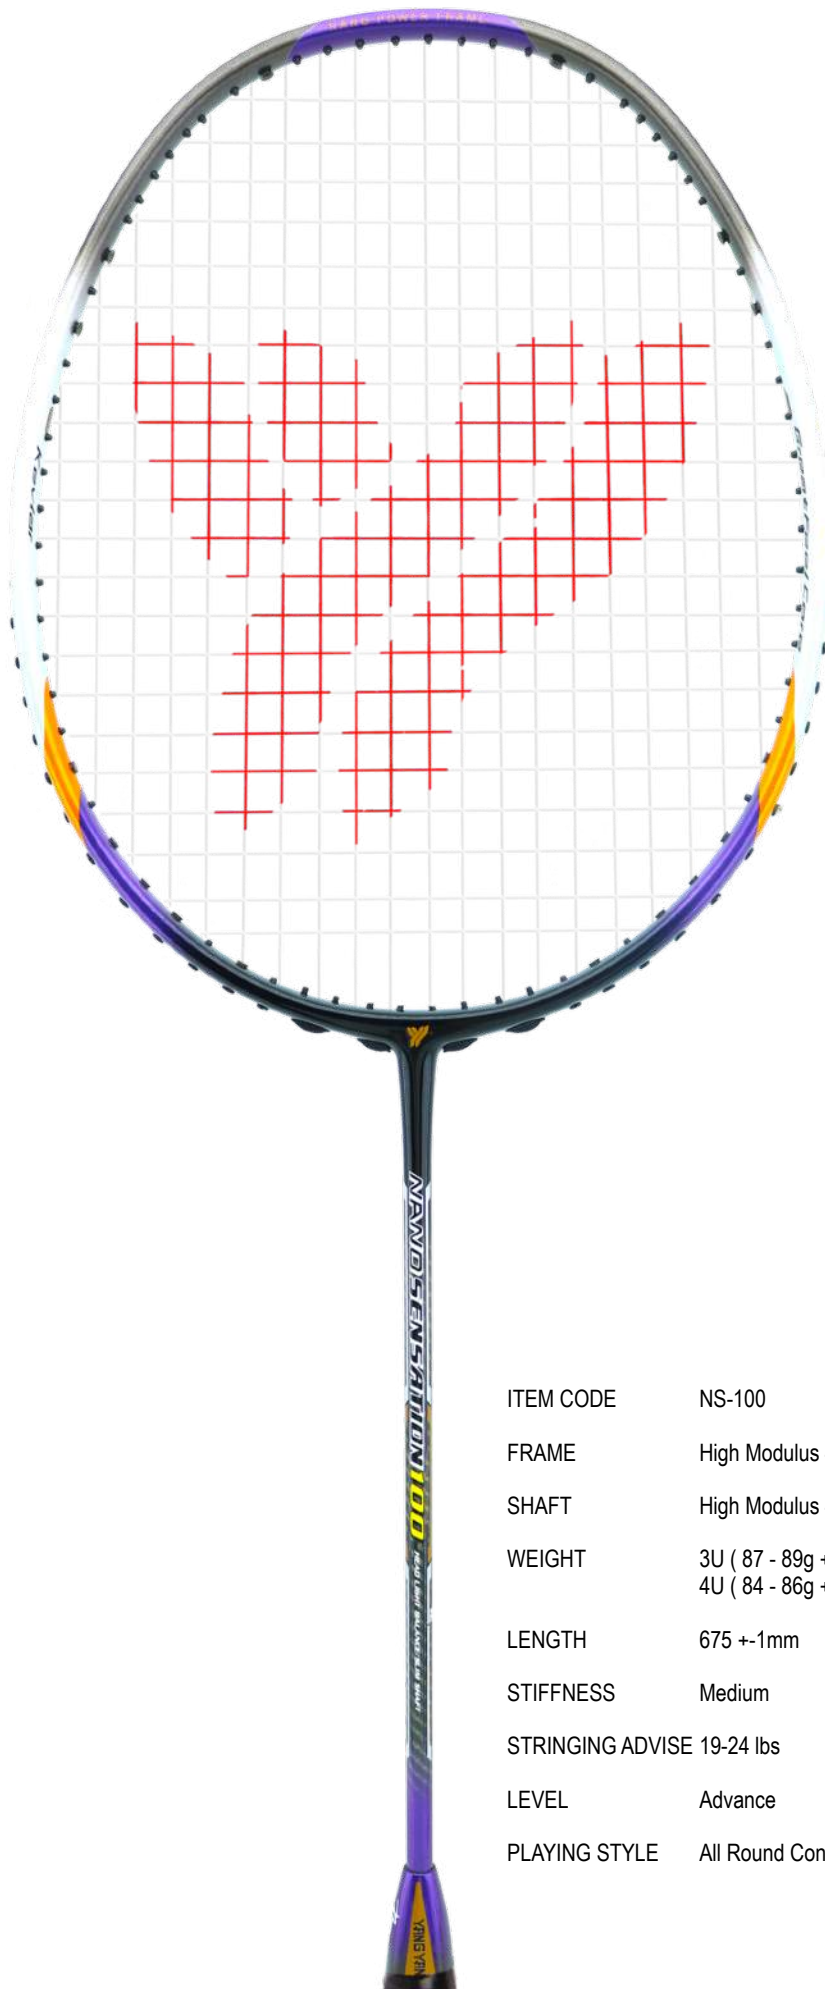

NANO SENSATION 100

RACKETS

ITEM CODE	NS-100
FRAME	High Modulus 40T Graphite
SHAFT	High Modulus 40T Graphite Kevlar Shaft
WEIGHT	3U (87 - 89g +-2) 4U (84 - 86g +-2)
LENGTH	675 +-1mm
STIFFNESS	Medium
STRINGING ADVISE	19-24 lbs
LEVEL	Advance
PLAYING STYLE	All Round Controlling