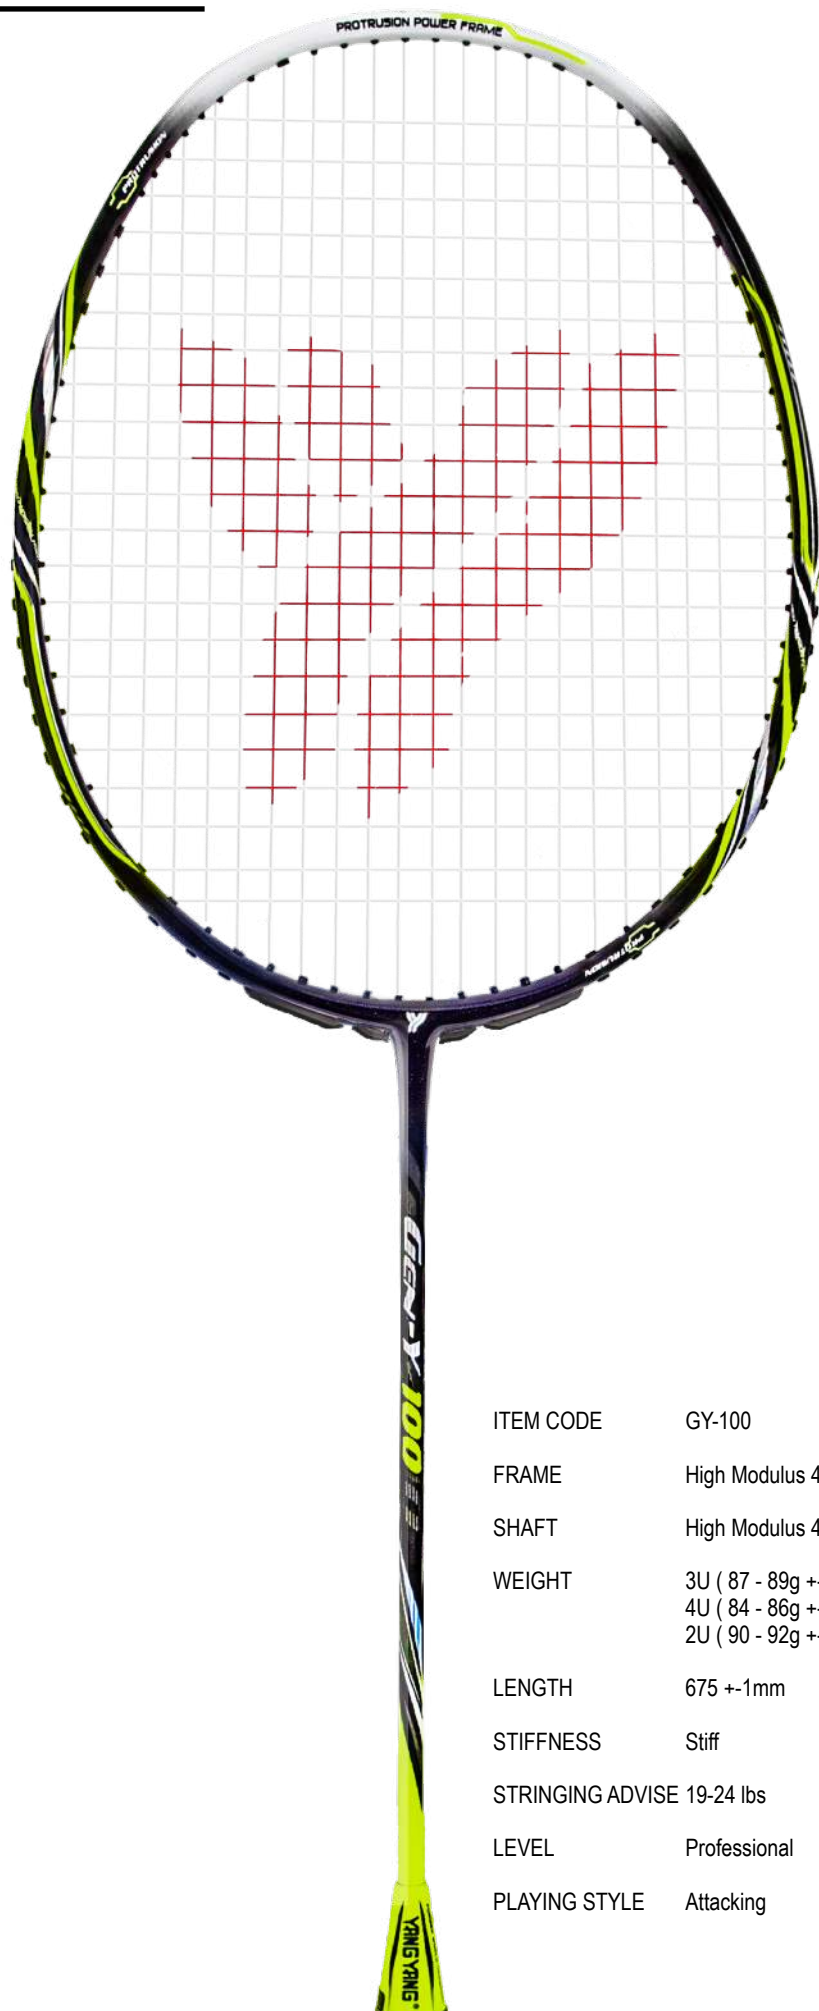

GEN-Y 100

ITEM CODE	GY-100
FRAME	High Modulus 40T Graphite Protrusion Power Frame
SHAFT	High Modulus 40T Graphite
WEIGHT	3U (87 - 89g +-2) 4U (84 - 86g +-2) 2U (90 - 92g +-2)
LENGTH	675 +-1mm
STIFFNESS	Stiff
STRINGING ADVISE	19-24 lbs
LEVEL	Professional
PLAYING STYLE	Attacking