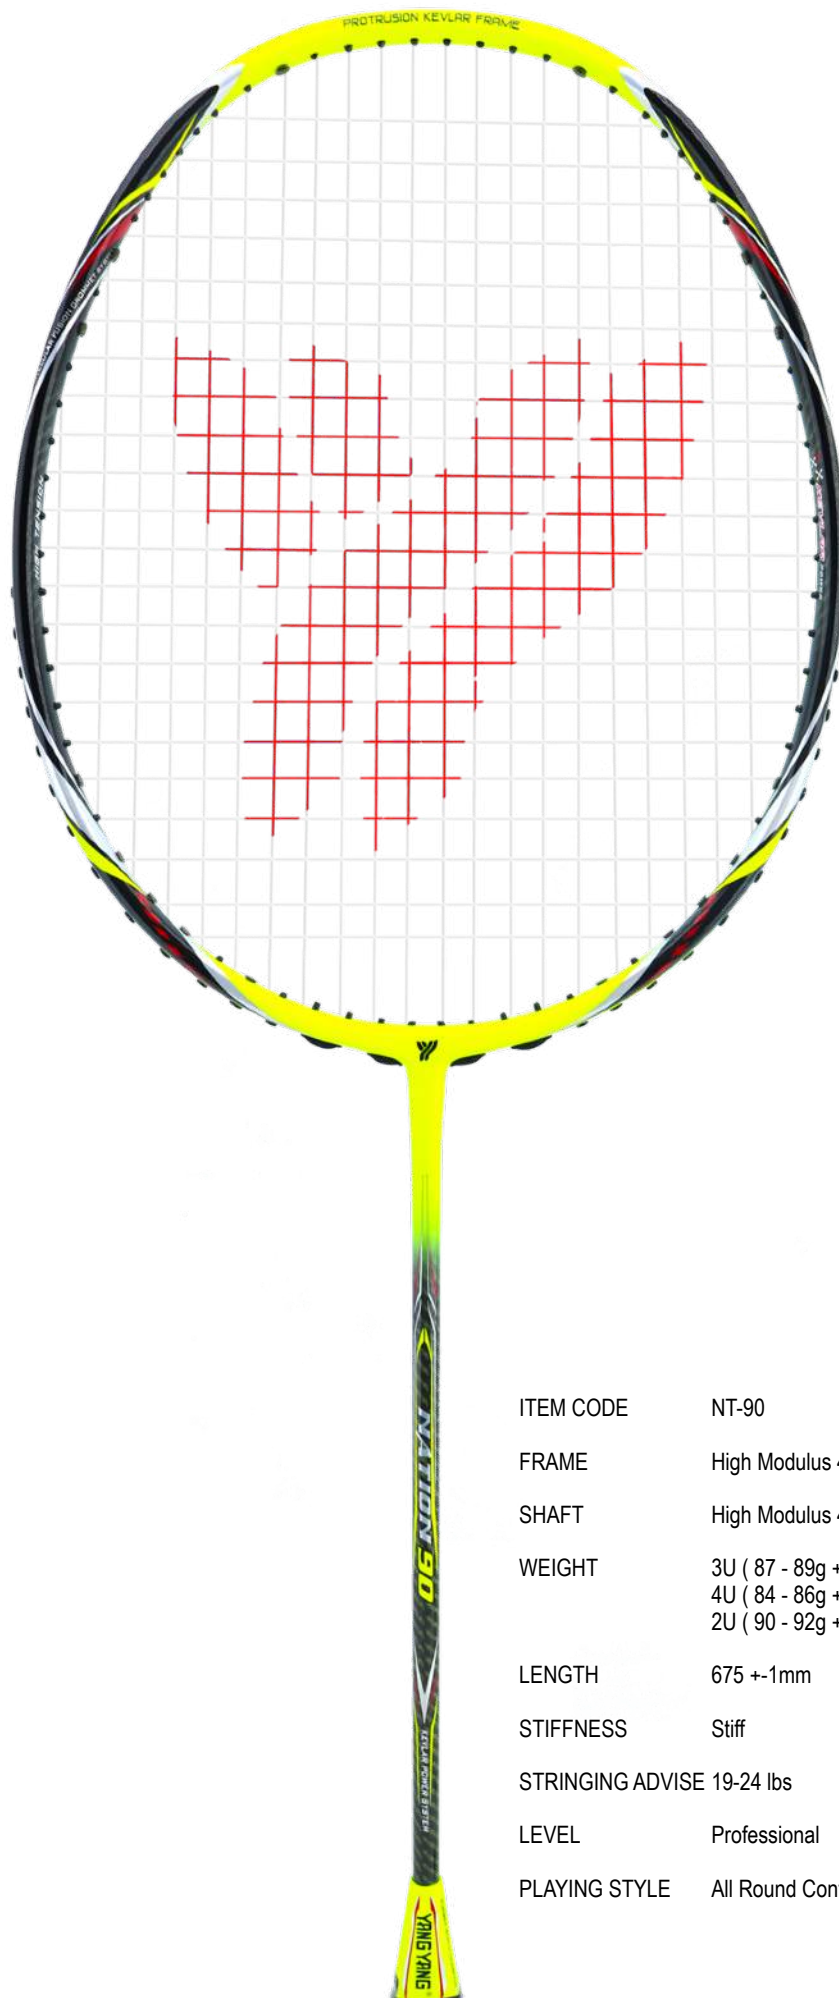

NATION 90

ITEM CODE	NT-90
FRAME	High Modulus 40T Graphite Protrusion Kevlar Frame
SHAFT	High Modulus 40T Graphite Kevlar Shaft
WEIGHT	3U (87 - 89g +-2) 4U (84 - 86g +-2) 2U (90 - 92g +-2)
LENGTH	675 +-1mm
STIFFNESS	Stiff
STRINGING ADVISE	19-24 lbs
LEVEL	Professional
PLAYING STYLE	All Round Controlling