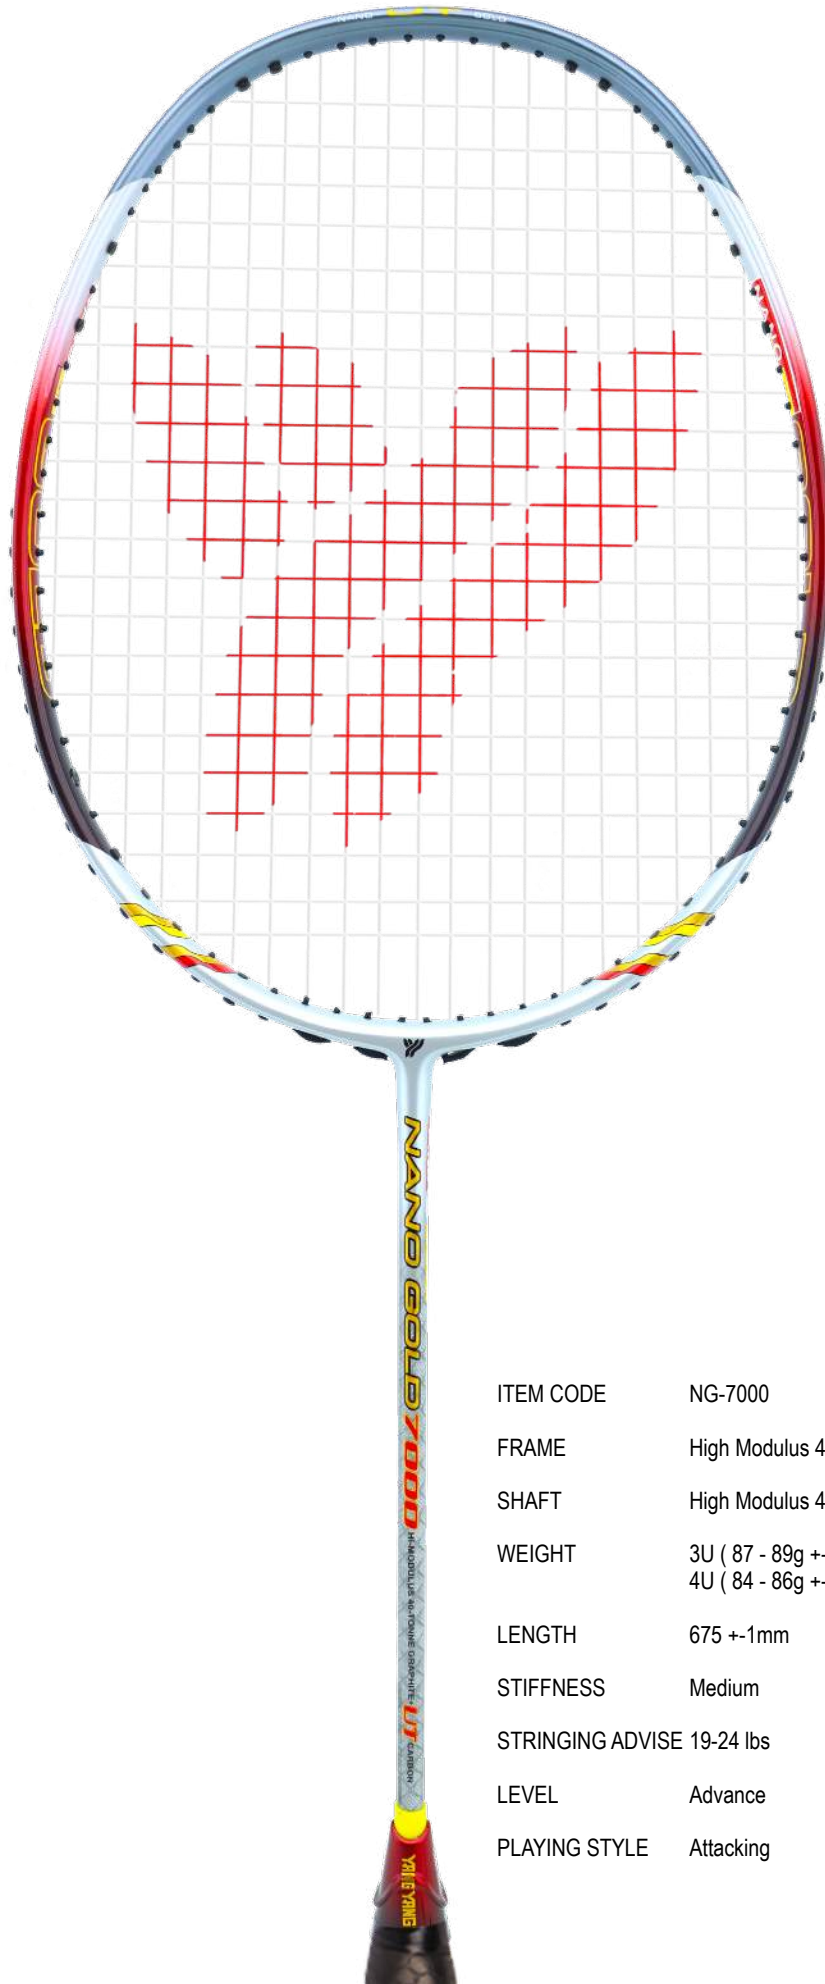

NANO GOLD 7000

RACKETS

ITEM CODE	NG-7000
FRAME	High Modulus 40T Graphite
SHAFT	High Modulus 40T Graphite Titanium Shaft
WEIGHT	3U (87 - 89g +-2) 4U (84 - 86g +-2)
LENGTH	675 +-1mm
STIFFNESS	Medium
STRINGING ADVISE	19-24 lbs
LEVEL	Advance
PLAYING STYLE	Attacking