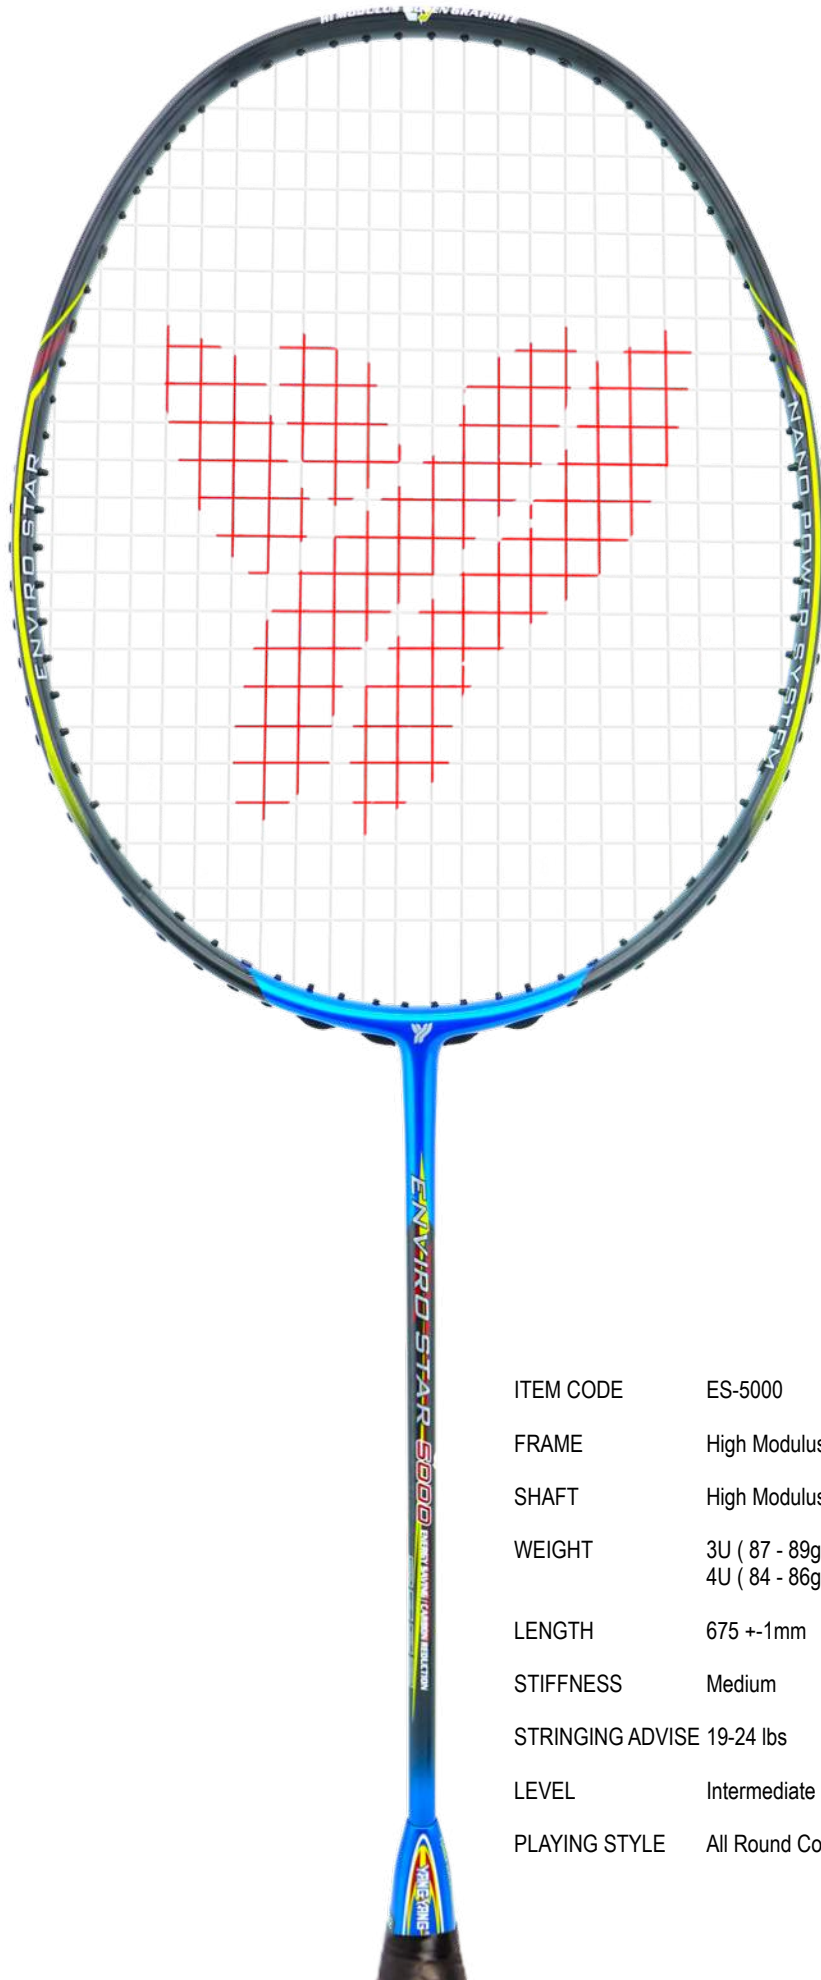

ENVIRO STAR 5000

RACKETS

ITEM CODE	ES-5000
FRAME	High Modulus Graphite
SHAFT	High Modulus Graphite
WEIGHT	3U (87 - 89g +-2) 4U (84 - 86g +-2)
LENGTH	675 +-1mm
STIFFNESS	Medium
STRINGING ADVISE	19-24 lbs
LEVEL	Intermediate
PLAYING STYLE	All Round Controlling