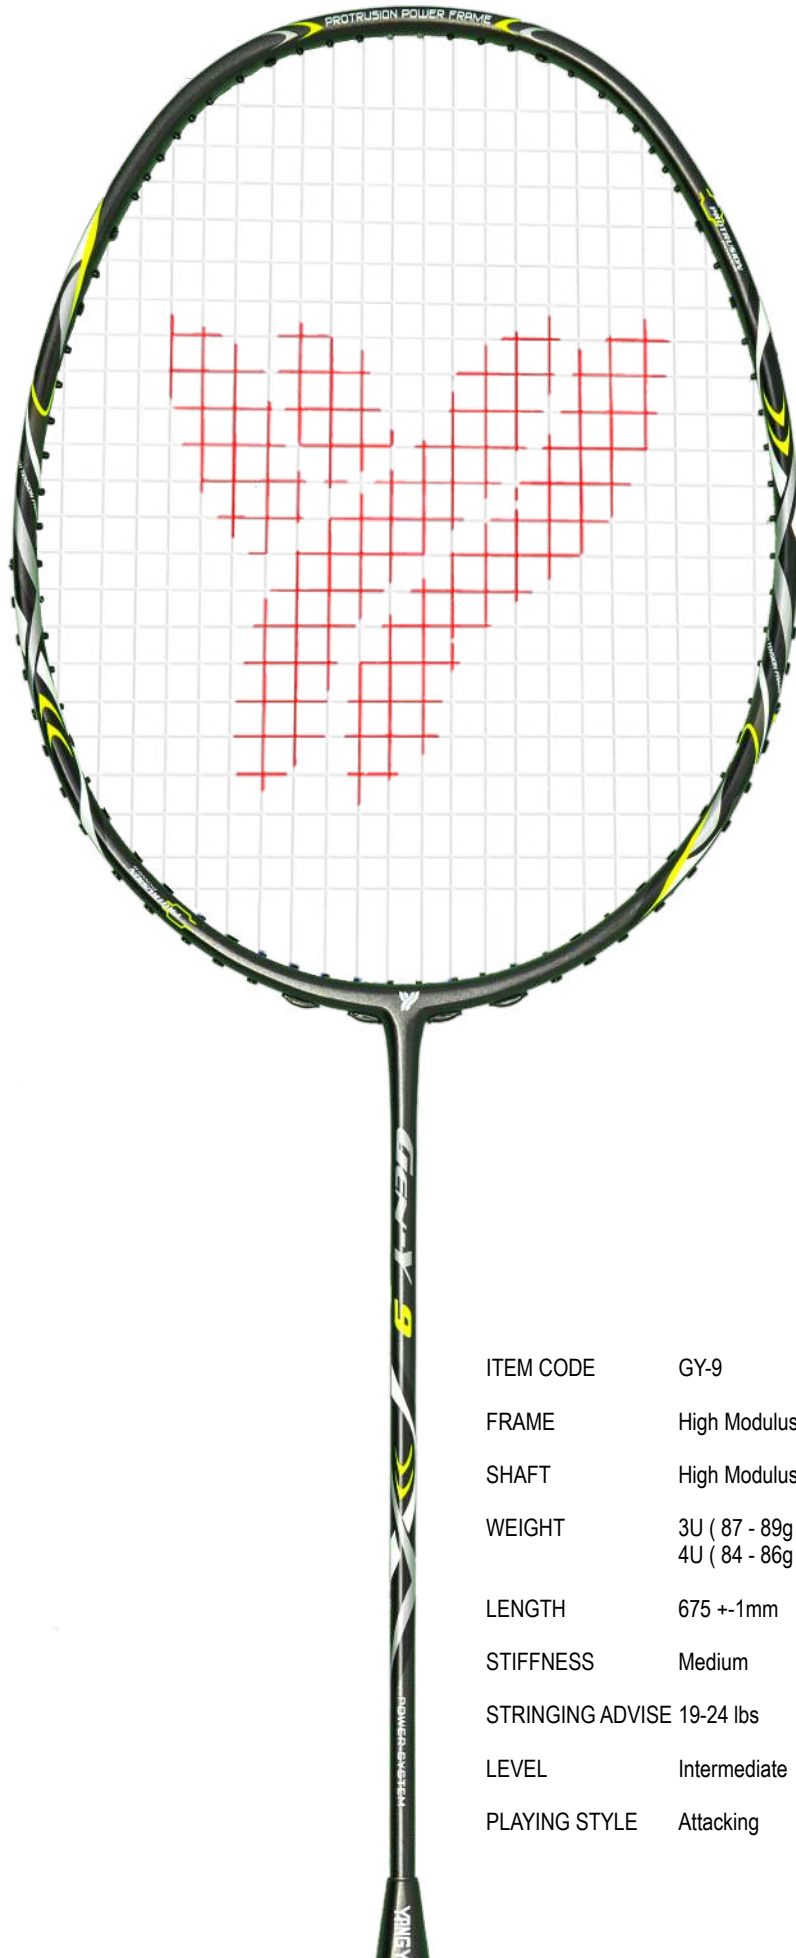

GEN-Y 9

ITEM CODE	GY-9
FRAME	High Modulus 24T Graphite Protrusion Power Frame
SHAFT	High Modulus 24T Graphite
WEIGHT	3U (87 - 89g +-2) 4U (84 - 86g +-2)
LENGTH	675 +-1mm
STIFFNESS	Medium
STRINGING ADVISE	19-24 lbs
LEVEL	Intermediate
PLAYING STYLE	Attacking