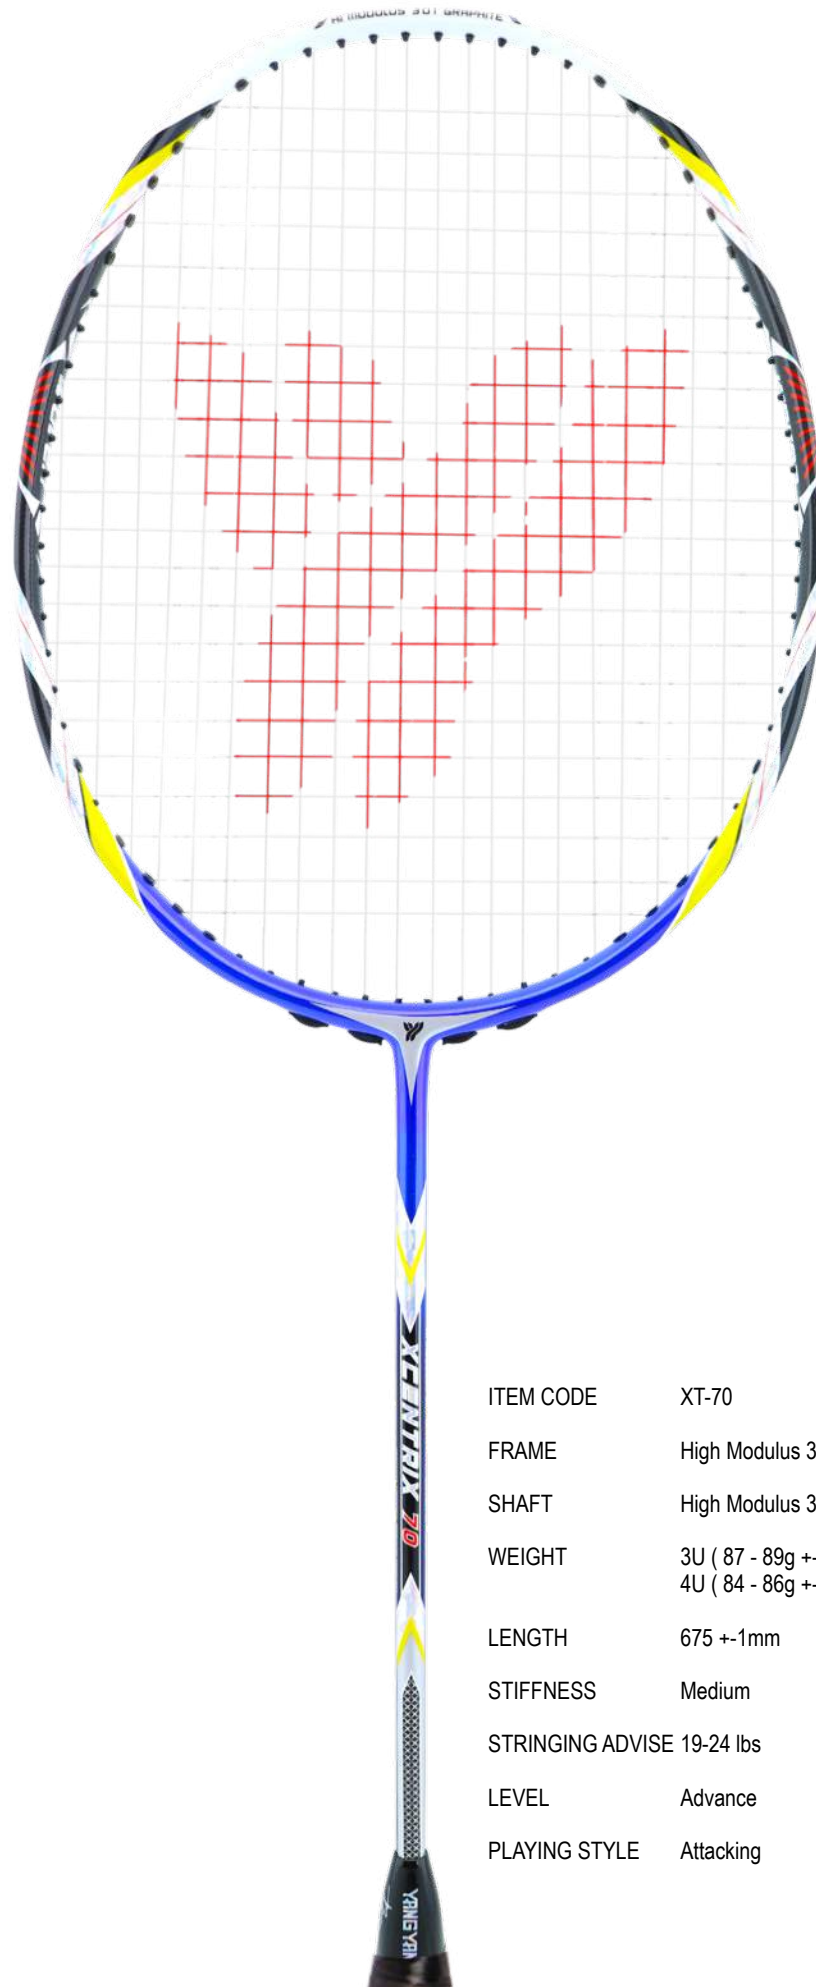

XCENTRIX 70

RACKETS

ITEM CODE	XT-70
FRAME	High Modulus 30T Graphite Woven Frame
SHAFT	High Modulus 30T Graphite
WEIGHT	3U (87 - 89g +-2) 4U (84 - 86g +-2)
LENGTH	675 +-1mm
STIFFNESS	Medium
STRINGING ADVISE	19-24 lbs
LEVEL	Advance
PLAYING STYLE	Attacking