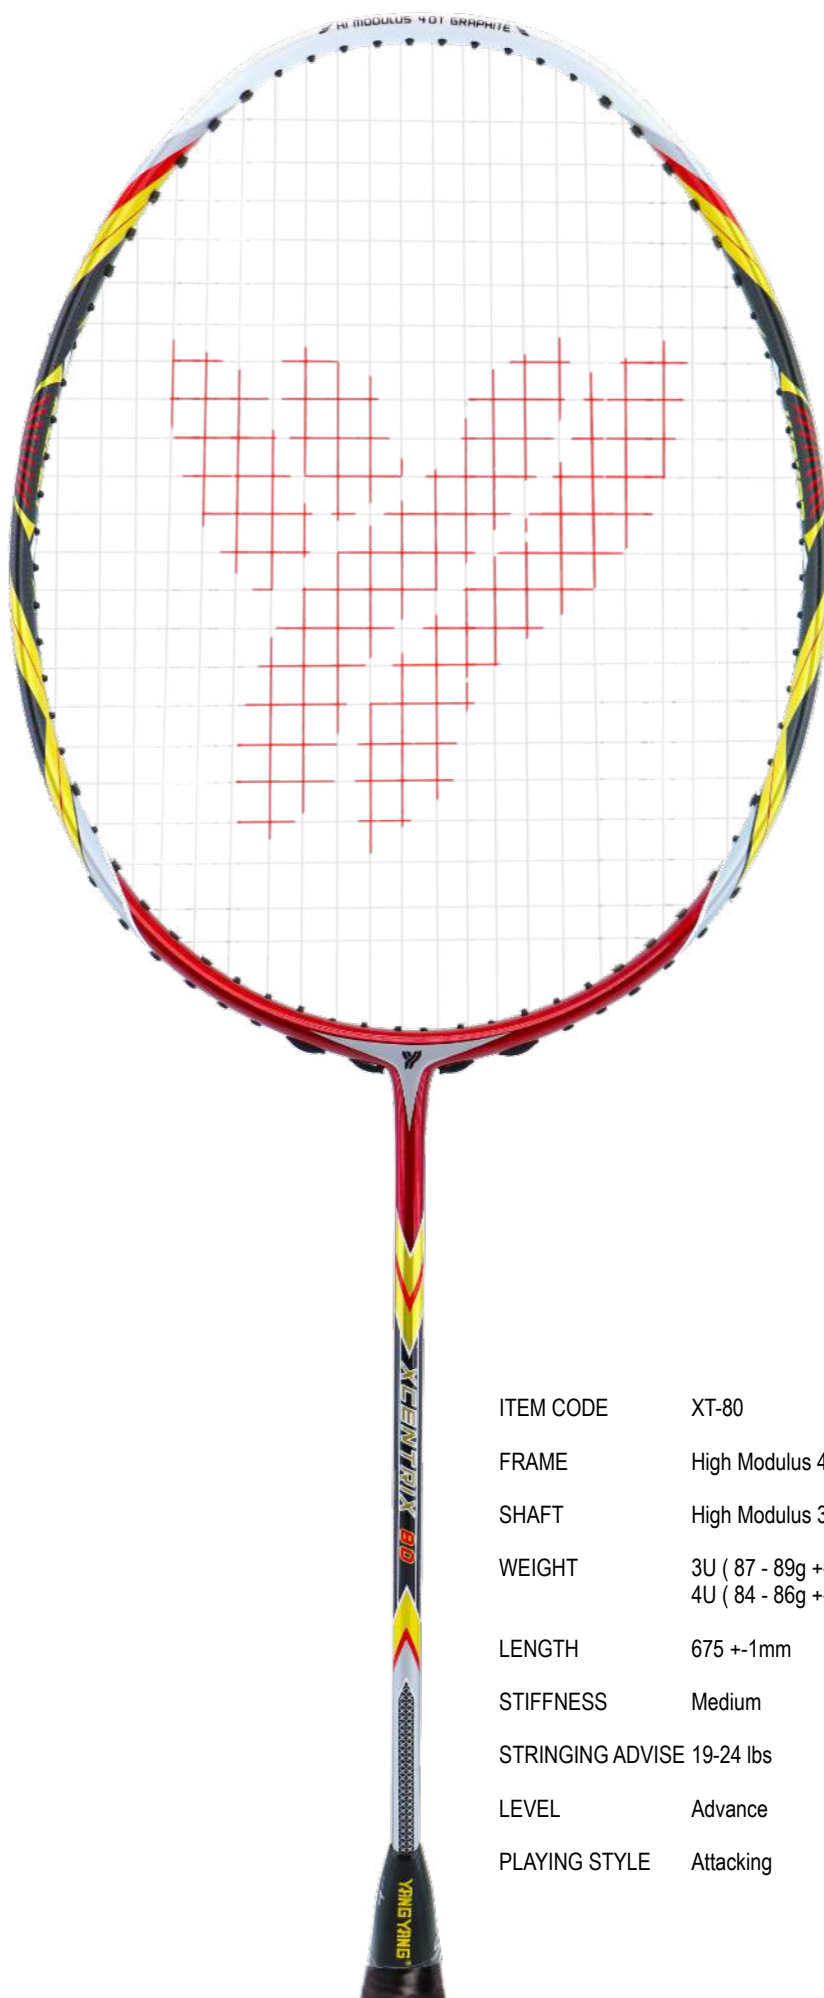

XCENTRIX 80

RACKETS

ITEM CODE	XT-80
FRAME	High Modulus 40T Graphite Woven Shaft
SHAFT	High Modulus 30T Graphite
WEIGHT	3U (87 - 89g +-2) 4U (84 - 86g +-2)
LENGTH	675 +-1mm
STIFFNESS	Medium
STRINGING ADVISE	19-24 lbs
LEVEL	Advance
PLAYING STYLE	Attacking