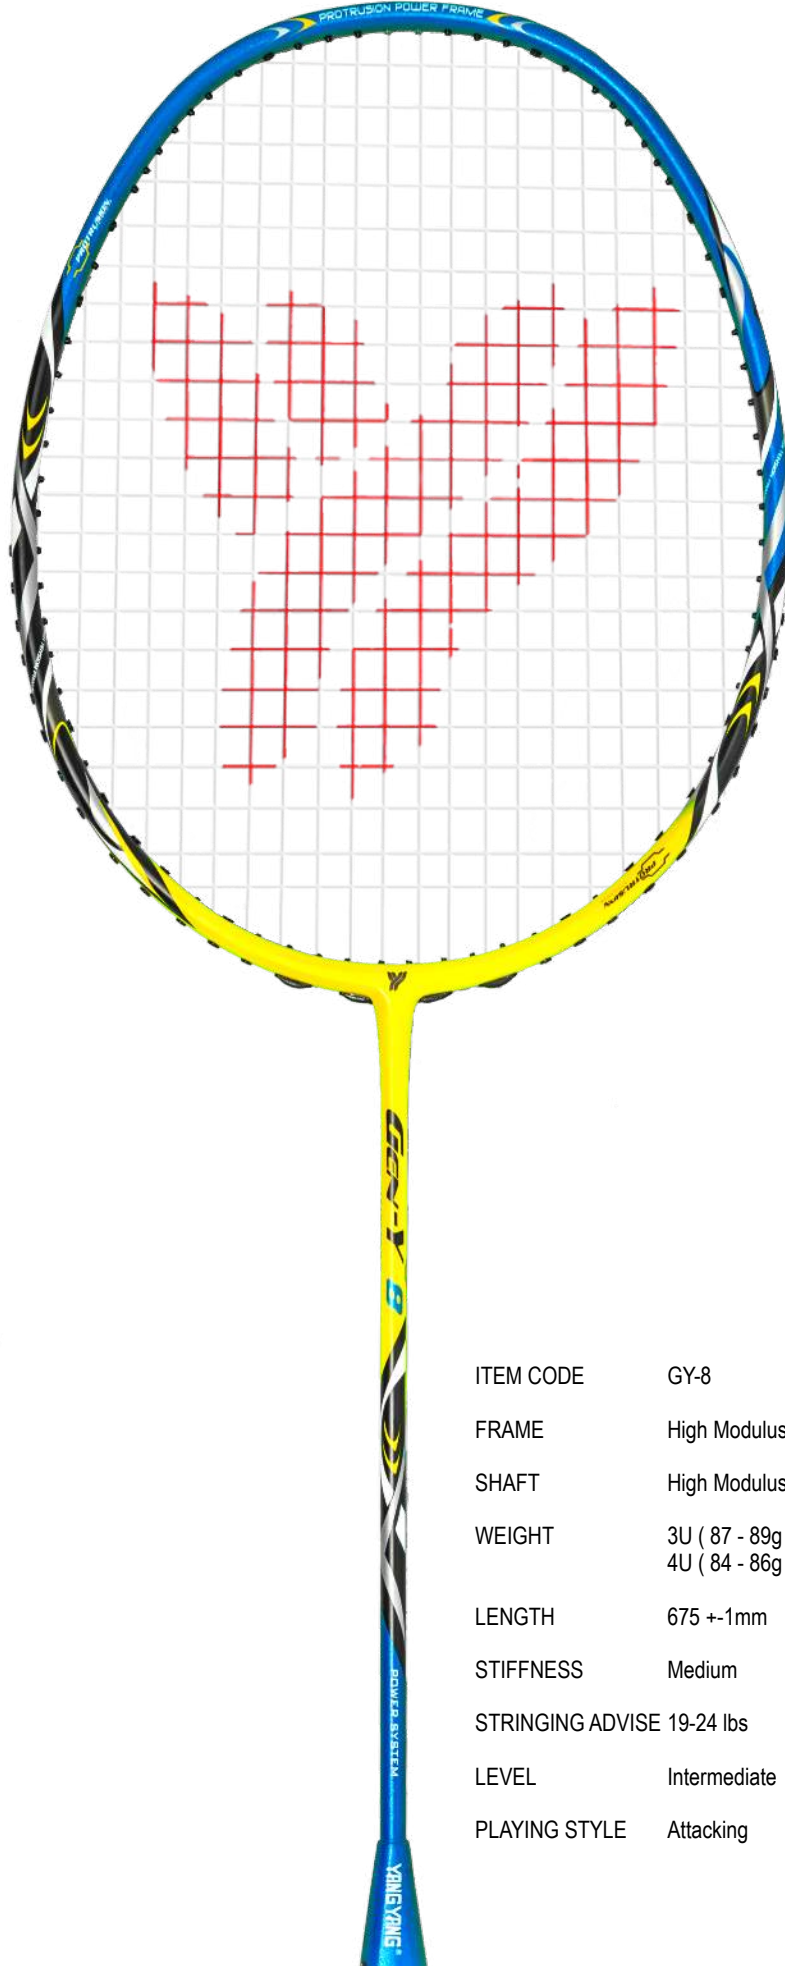

GEN-Y 8

ITEM CODE	GY-8
FRAME	High Modulus 24T Graphite Protrusion Power Frame
SHAFT	High Modulus 24T Graphite
WEIGHT	3U (87 - 89g +-2) 4U (84 - 86g +-2)
LENGTH	675 +-1mm
STIFFNESS	Medium
STRINGING ADVISE	19-24 lbs
LEVEL	Intermediate
PLAYING STYLE	Attacking