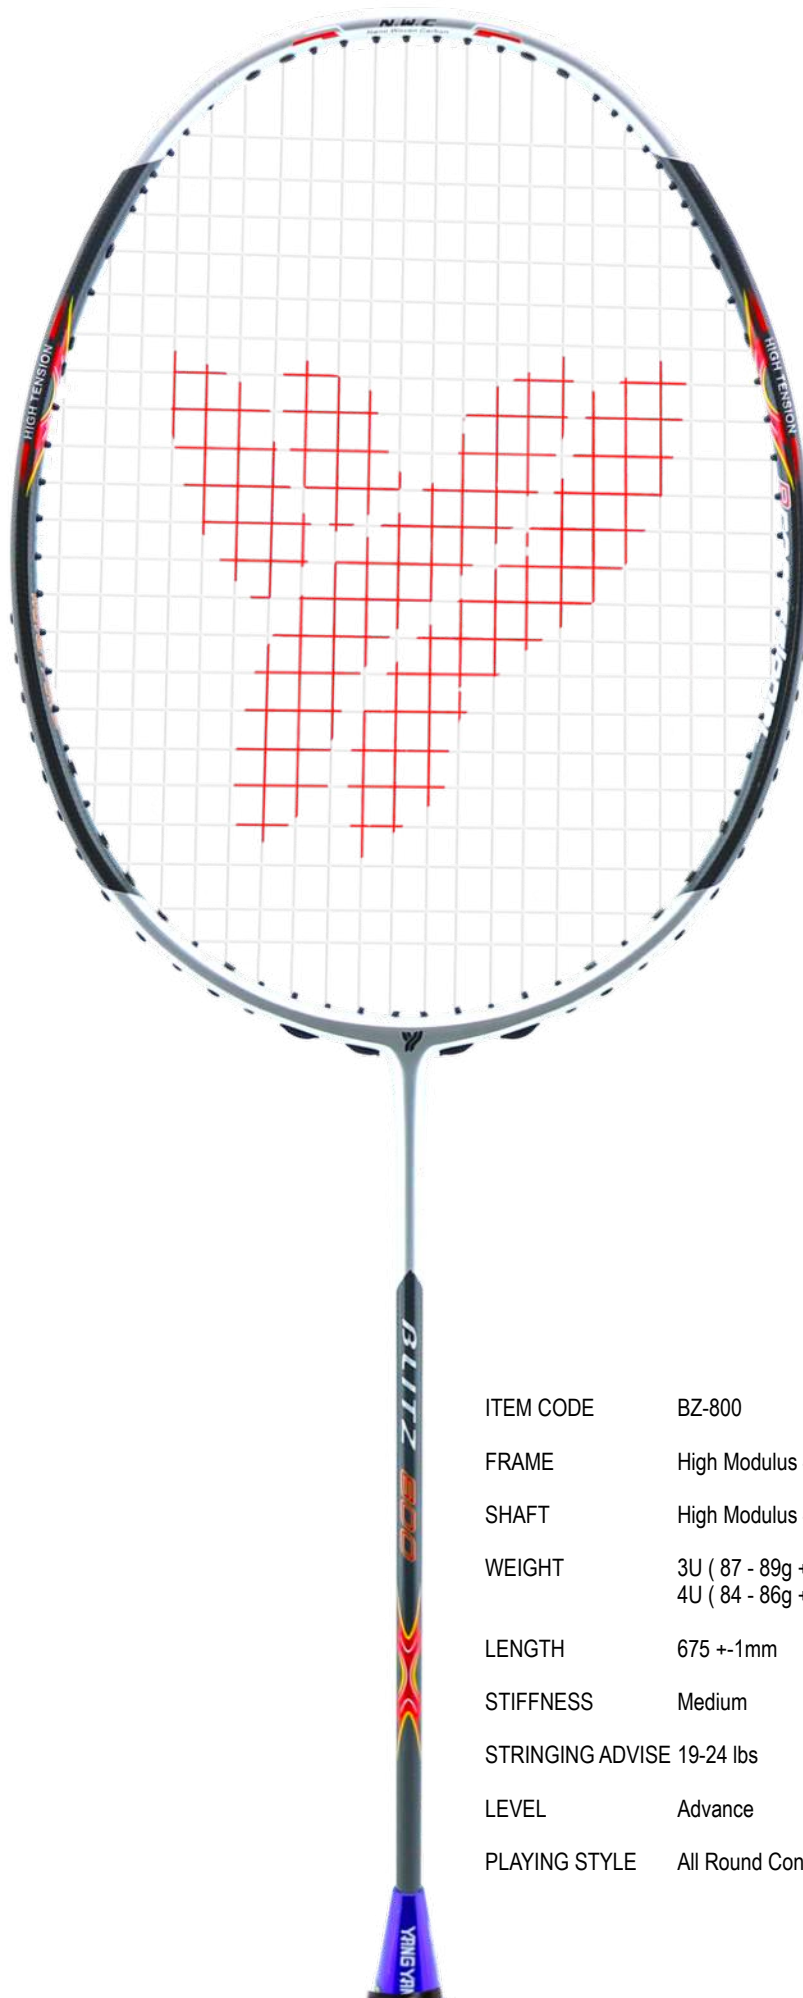

BLITZ 800

ITEM CODE	BZ-800
FRAME	High Modulus 40T Graphite Woven Frame
SHAFT	High Modulus 40T Graphite Woven Shaft
WEIGHT	3U (87 - 89g +-2) 4U (84 - 86g +-2)
LENGTH	675 +-1mm
STIFFNESS	Medium
STRINGING ADVISE	19-24 lbs
LEVEL	Advance
PLAYING STYLE	All Round Controlling