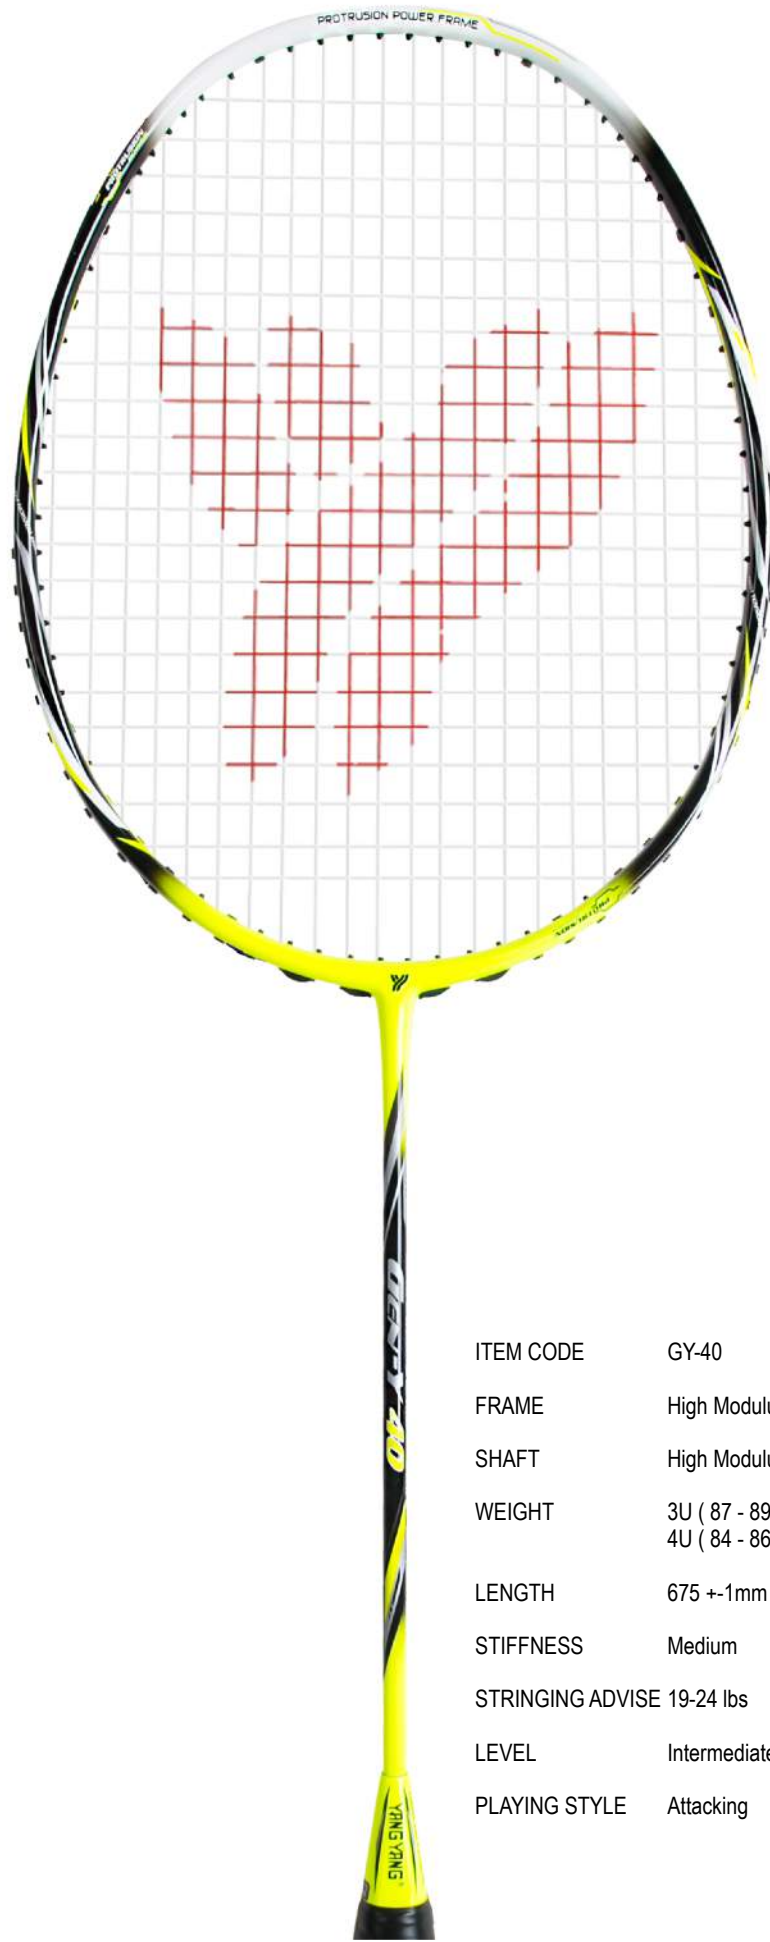

GEN-Y 40

ITEM CODE	GY-40
FRAME	High Modulus 30T Graphite Protrusion Power Frame
SHAFT	High Modulus 30T Graphite
WEIGHT	3U (87 - 89g +-2) 4U (84 - 86g +-2)
LENGTH	675 +-1mm
STIFFNESS	Medium
STRINGING ADVISE	19-24 lbs
LEVEL	Intermediate
PLAYING STYLE	Attacking