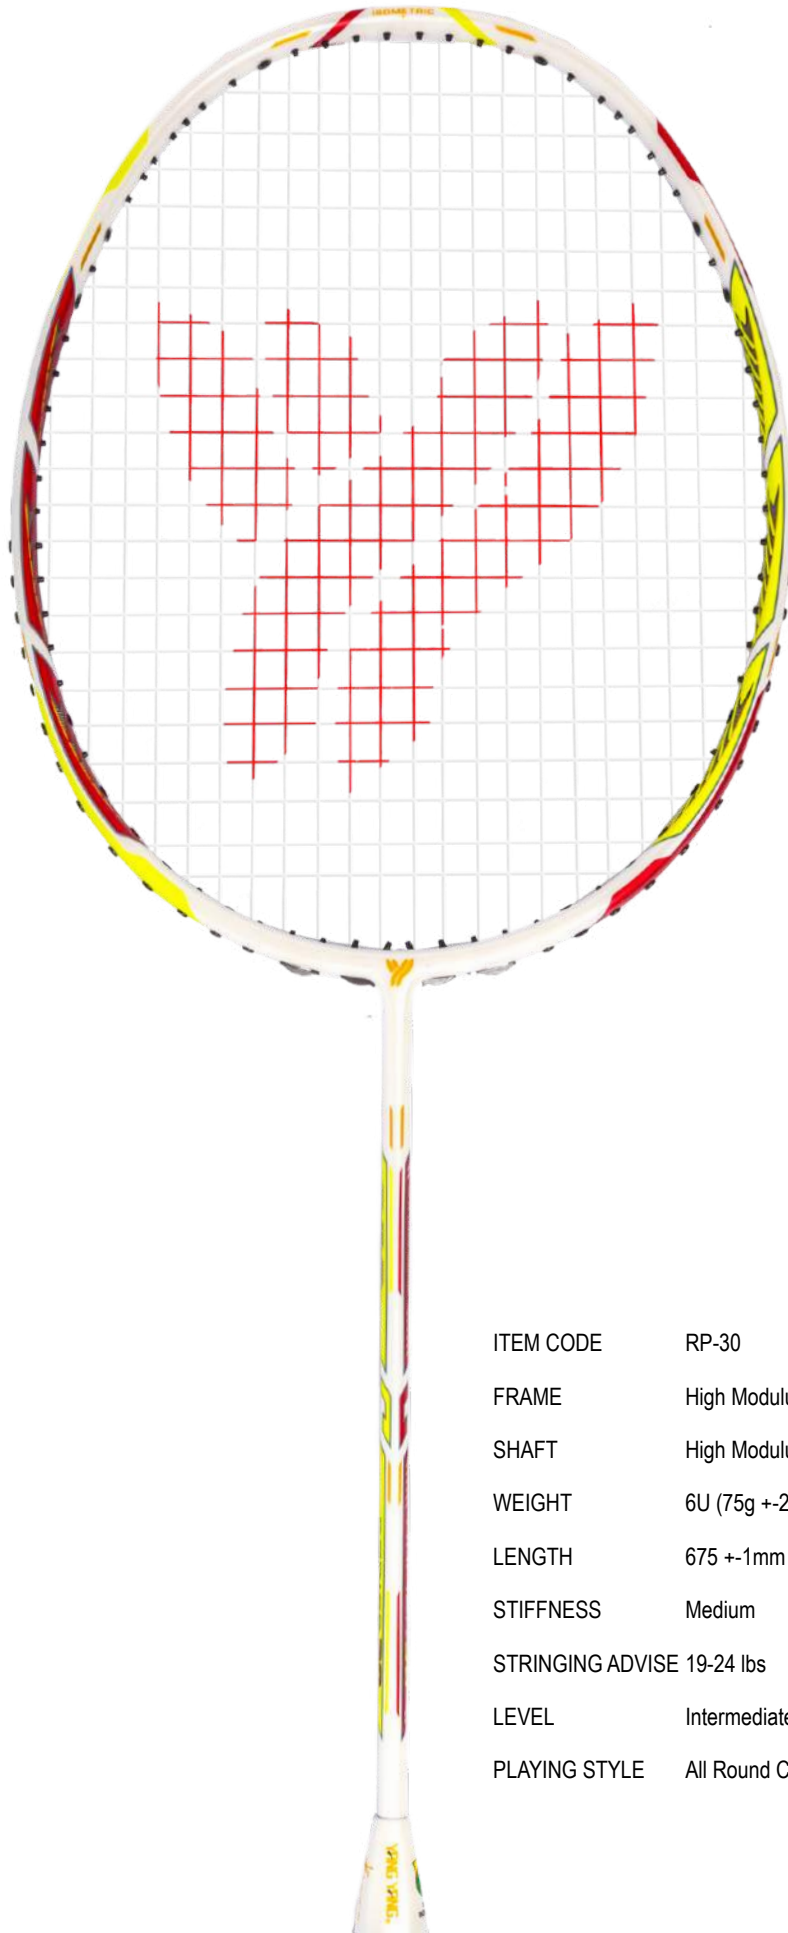

RAPIER 30 (Light Weight)

RACKETS

ITEM CODE	RP-30
FRAME	High Modulus 24T Graphite
SHAFT	High Modulus 24T Graphite
WEIGHT	6U (75g +-2)
LENGTH	675 +-1mm
STIFFNESS	Medium
STRINGING ADVISE	19-24 lbs
LEVEL	Intermediate
PLAYING STYLE	All Round Controlling