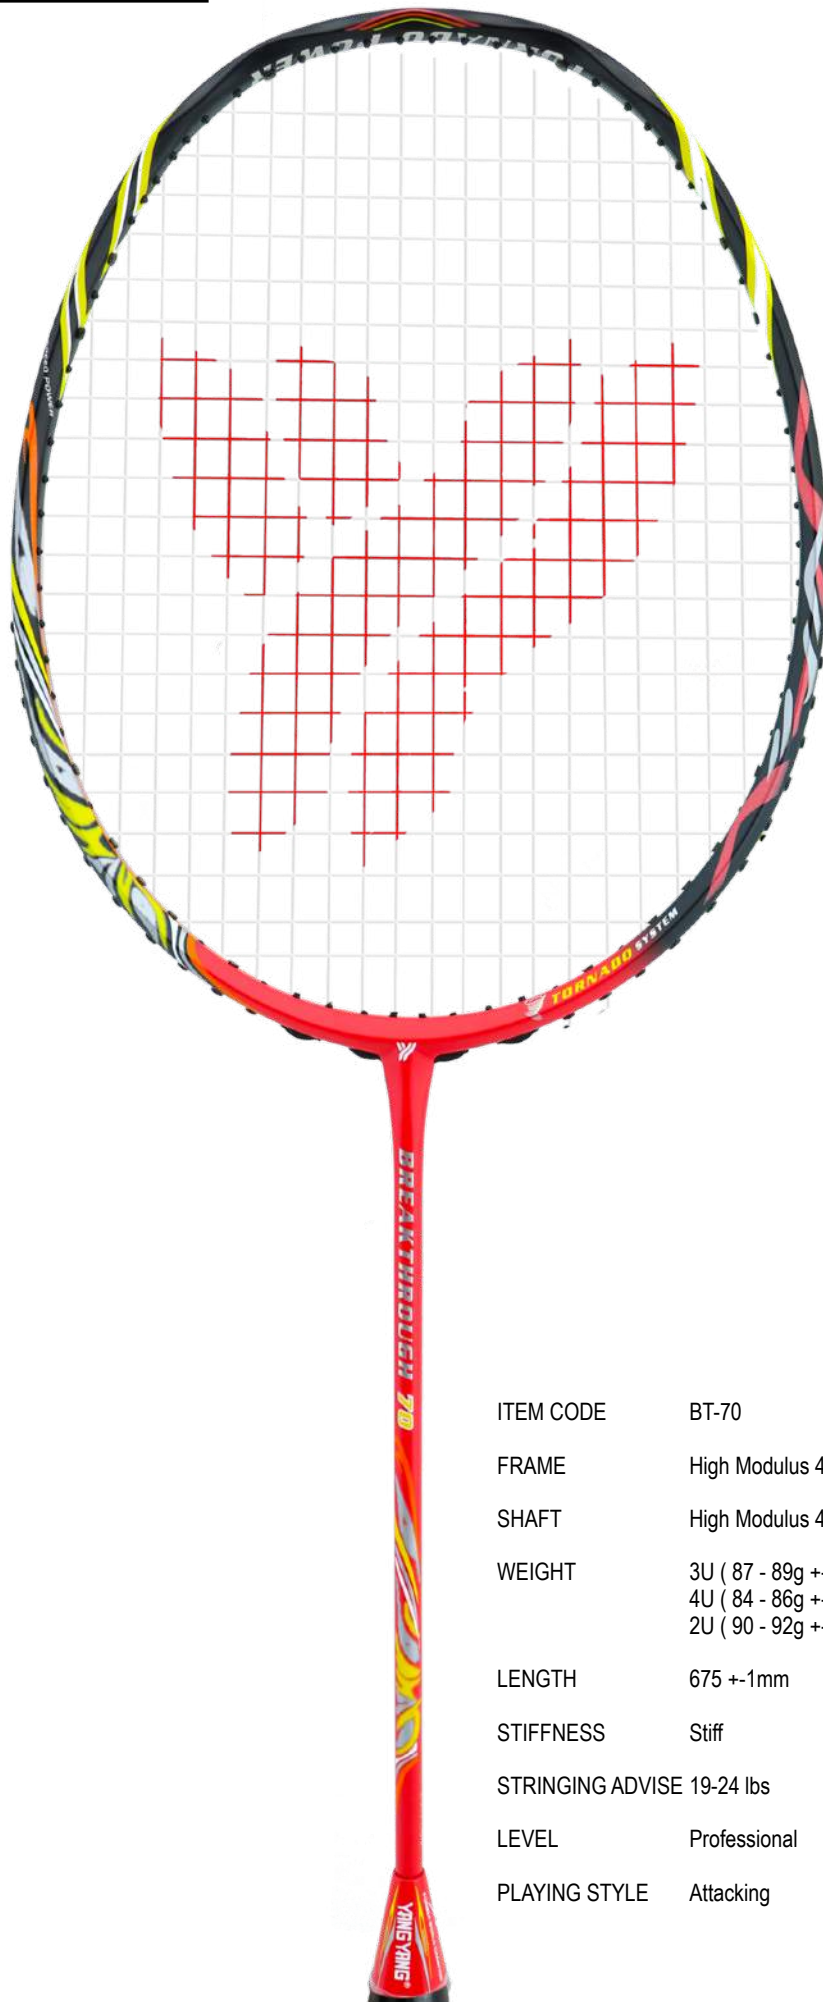

YANG YANG

RACKETS

POWERED POWER

POWERED POWER

TORNADO SYSTEM

- BREAKTHROUGH** (Red circle)
- GEN-Y** (Purple circle)
- NATION** (Teal circle)
- WILLPOWER** (Grey circle)
- FEARLESS FX** (Pink circle)
- XCENTRIX** (Green circle)
- NANO GOLD** (Yellow circle)
- ENVIRO STAR** (Brown circle)
- QUANTUM SABER** (Orange circle)
- BLITZ** (Light Grey circle)
- NANO SENSATION** (Dark Blue circle)
- RAPIER** (Light Blue circle)
- PASSION** (Cyan circle)
- ARMO POWER** (Light Green circle)

# BREAKTHROUGH 70

ITEM CODE	BT-70
FRAME	High Modulus 40T Graphite Tornado Power Frame
SHAFT	High Modulus 40T Graphite
WEIGHT	3U ( 87 - 89g +-2 ) 4U ( 84 - 86g +-2 ) 2U ( 90 - 92g +-2 )
LENGTH	675 +-1mm
STIFFNESS	Stiff
STRINGING ADVISE	19-24 lbs
LEVEL	Professional
PLAYING STYLE	Attacking

# BREAKTHROUGH 80

ITEM CODE	BT-80
FRAME	High Modulus 40T Graphite Tornado Power Frame
SHAFT	High Modulus 40T Graphite
WEIGHT	3U ( 87 - 89g +-2 ) 4U ( 84 - 86g +-2 ) 2U ( 90 - 92g +-2 )
LENGTH	675 +-1mm
STIFFNESS	Stiff
STRINGING ADVISE	19-24 lbs
LEVEL	Professional
PLAYING STYLE	Attacking