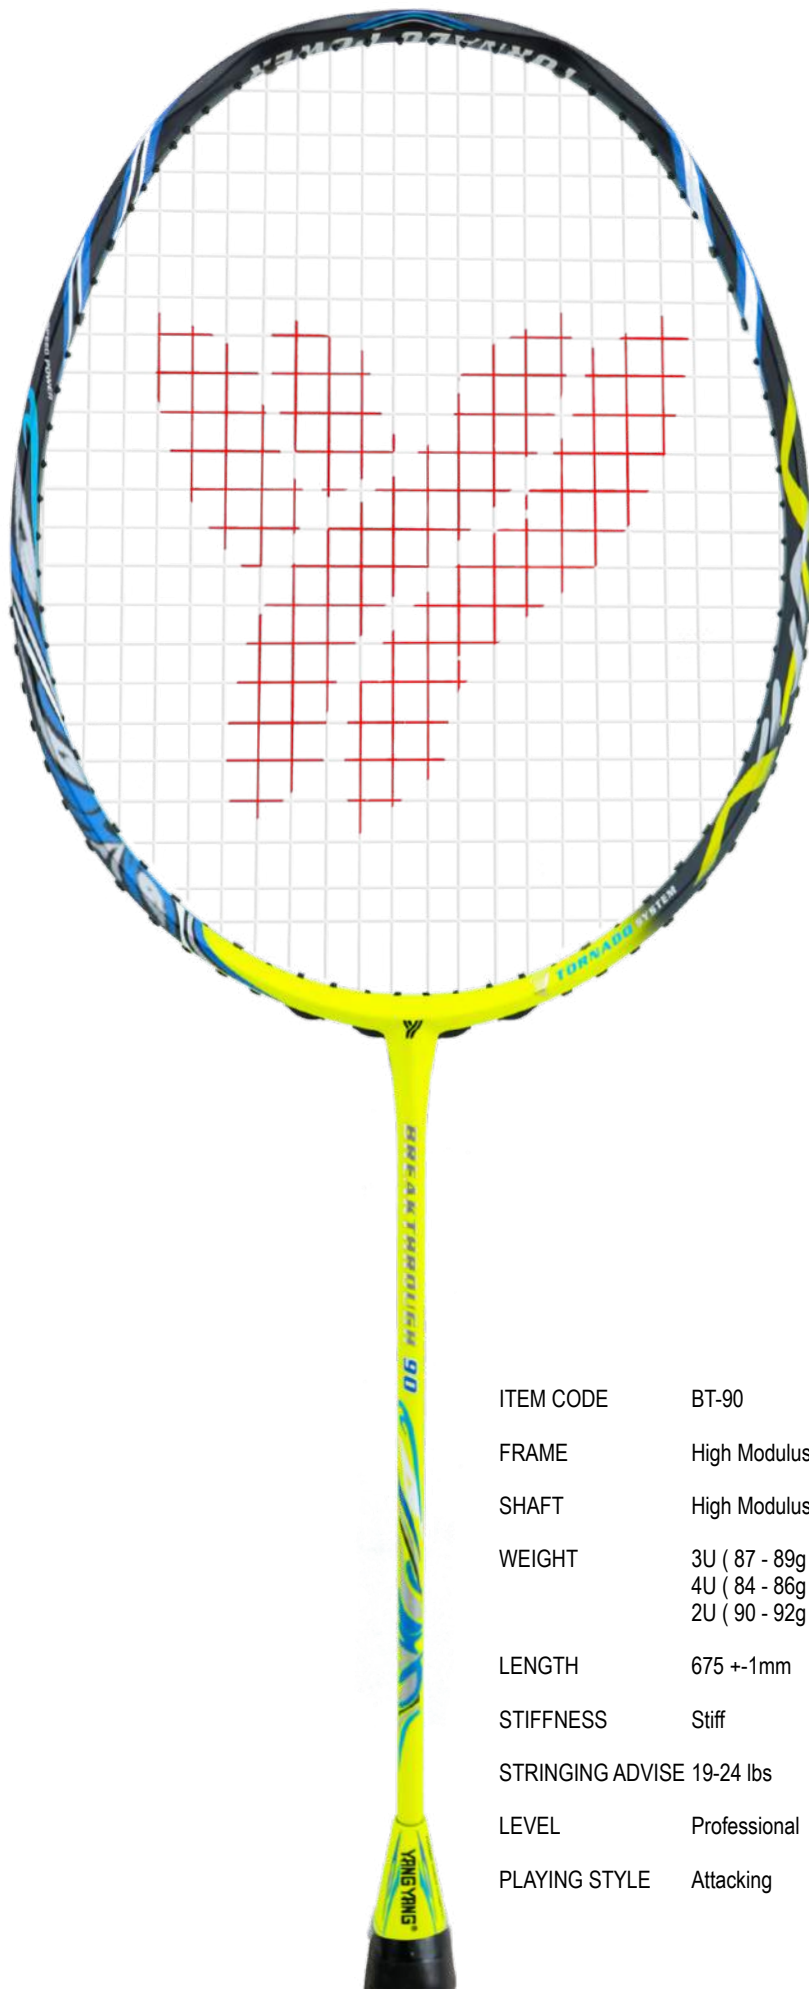

# BREAKTHROUGH 70

ITEM CODE	BT-70
FRAME	High Modulus 40T Graphite Tornado Power Frame
SHAFT	High Modulus 40T Graphite
WEIGHT	3U ( 87 - 89g +-2 ) 4U ( 84 - 86g +-2 ) 2U ( 90 - 92g +-2 )
LENGTH	675 +-1mm
STIFFNESS	Stiff
STRINGING ADVISE	19-24 lbs
LEVEL	Professional
PLAYING STYLE	Attacking

# BREAKTHROUGH 80

ITEM CODE	BT-80
FRAME	High Modulus 40T Graphite Tornado Power Frame
SHAFT	High Modulus 40T Graphite
WEIGHT	3U ( 87 - 89g +-2 ) 4U ( 84 - 86g +-2 ) 2U ( 90 - 92g +-2 )
LENGTH	675 +-1mm
STIFFNESS	Stiff
STRINGING ADVISE	19-24 lbs
LEVEL	Professional
PLAYING STYLE	Attacking

# BREAKTHROUGH 90

ITEM CODE	BT-90
FRAME	High Modulus 40T Graphite Tornado Power Frame
SHAFT	High Modulus 40T Graphite
WEIGHT	3U ( 87 - 89g +-2 ) 4U ( 84 - 86g +-2 ) 2U ( 90 - 92g +-2 )
LENGTH	675 +-1mm
STIFFNESS	Stiff
STRINGING ADVISE	19-24 lbs
LEVEL	Professional
PLAYING STYLE	Attacking