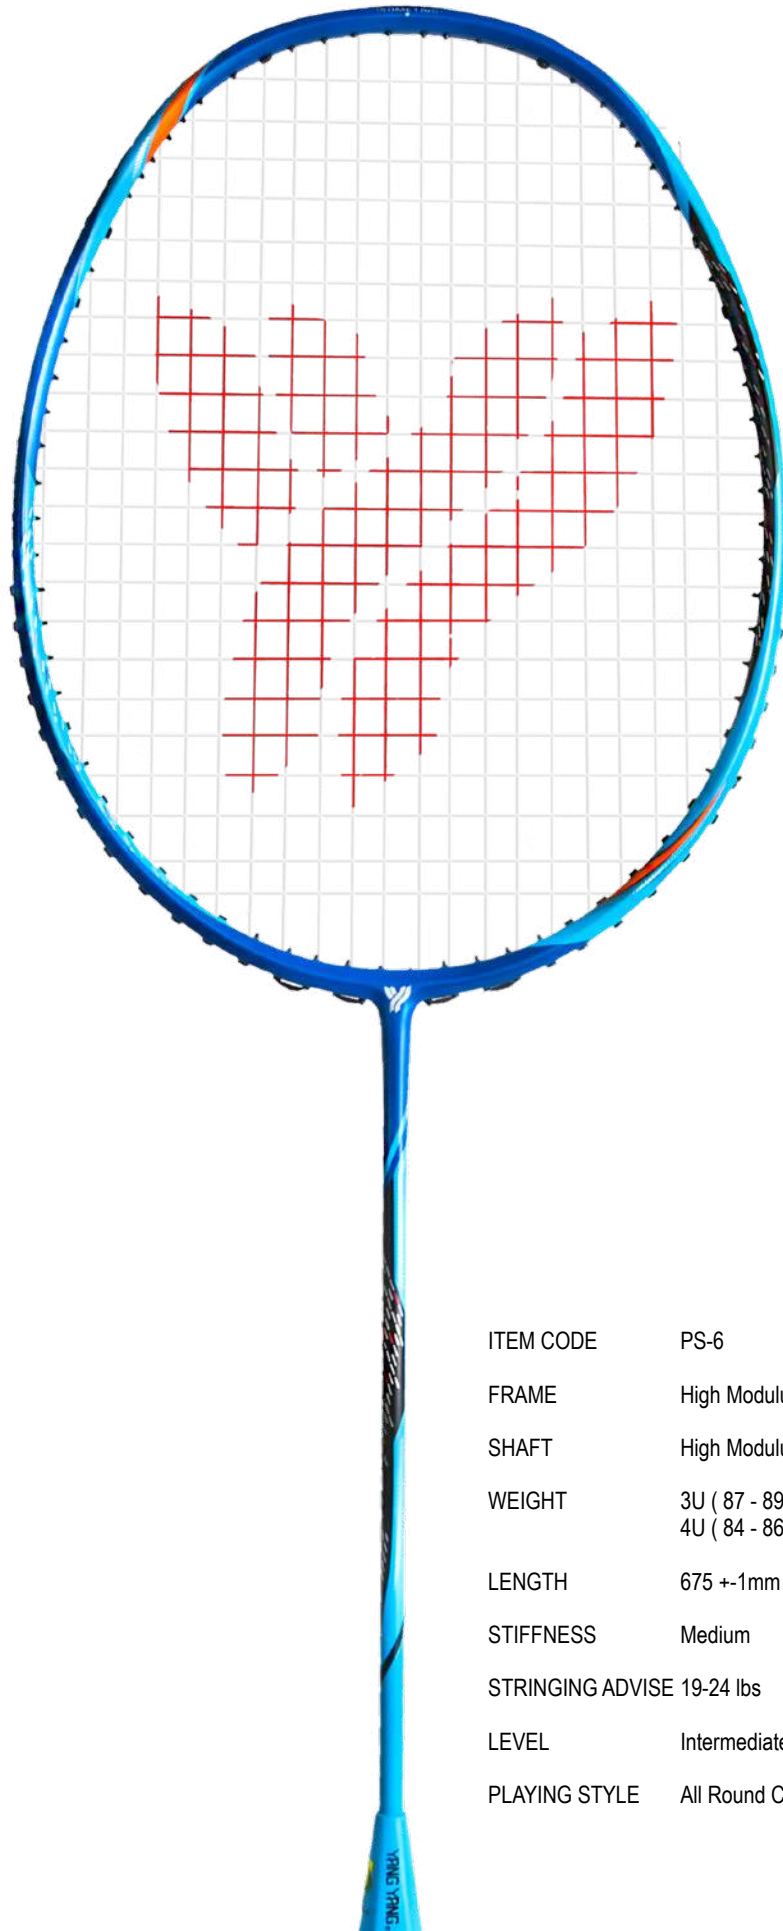

PASSION 6

RACKETS

ITEM CODE	PS-6
FRAME	High Modulus 24T Graphite
SHAFT	High Modulus 24T Graphite
WEIGHT	3U (87 - 89g +-2) 4U (84 - 86g +-2)
LENGTH	675 +-1mm
STIFFNESS	Medium
STRINGING ADVISE	19-24 lbs
LEVEL	Intermediate
PLAYING STYLE	All Round Controlling