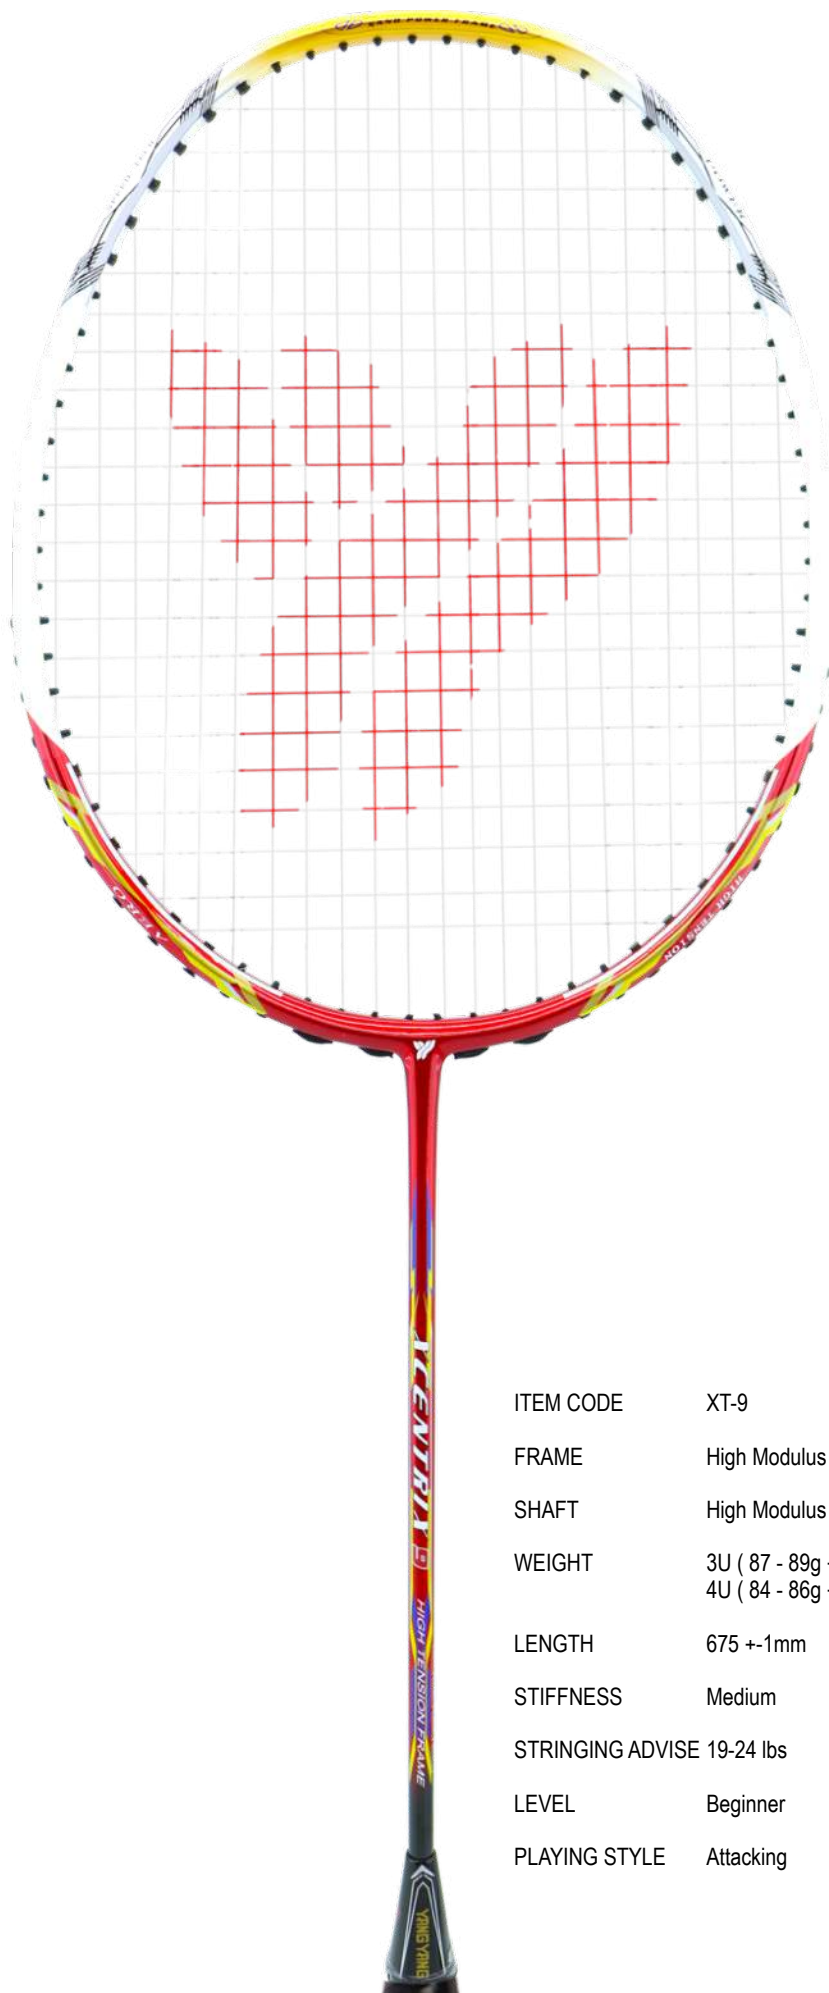

XCENTRIX 9

ITEM CODE	XT-9
FRAME	High Modulus Graphite
SHAFT	High Modulus Graphite
WEIGHT	3U (87 - 89g +-2) 4U (84 - 86g +-2)
LENGTH	675 +-1mm
STIFFNESS	Medium
STRINGING ADVISE	19-24 lbs
LEVEL	Beginner
PLAYING STYLE	Attacking