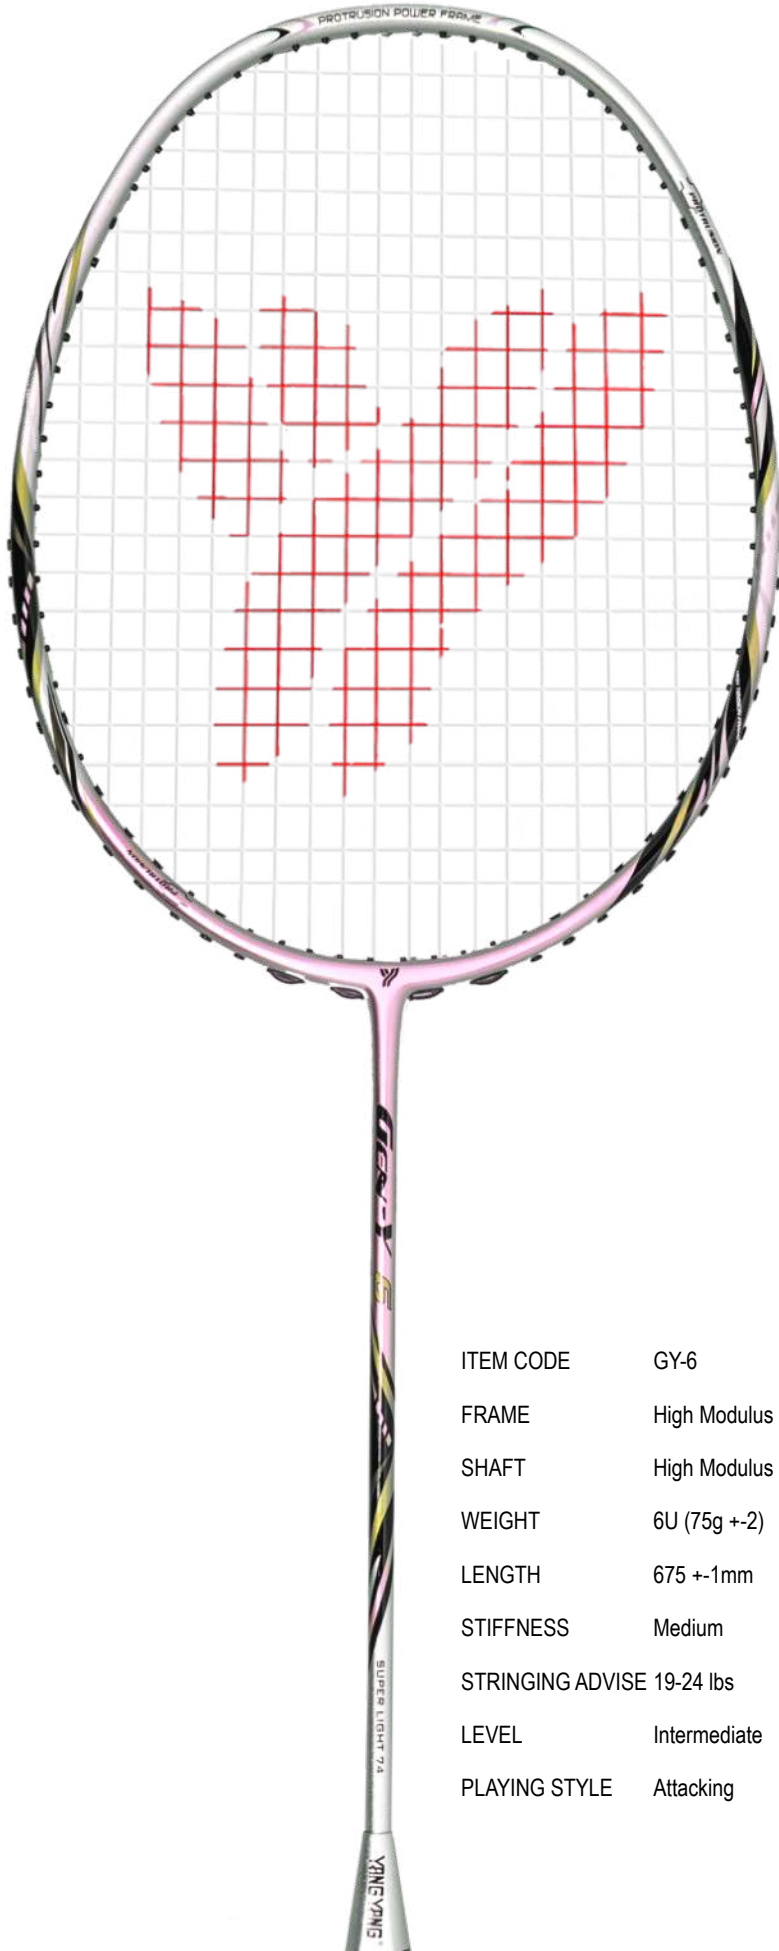

GEN-Y 6 (Light Weight)

ITEM CODE	GY-6
FRAME	High Modulus 24T Graphite Protrusion Power Frame
SHAFT	High Modulus 24T Graphite
WEIGHT	6U (75g +-2)
LENGTH	675 +-1mm
STIFFNESS	Medium
STRINGING ADVISE	19-24 lbs
LEVEL	Intermediate
PLAYING STYLE	Attacking