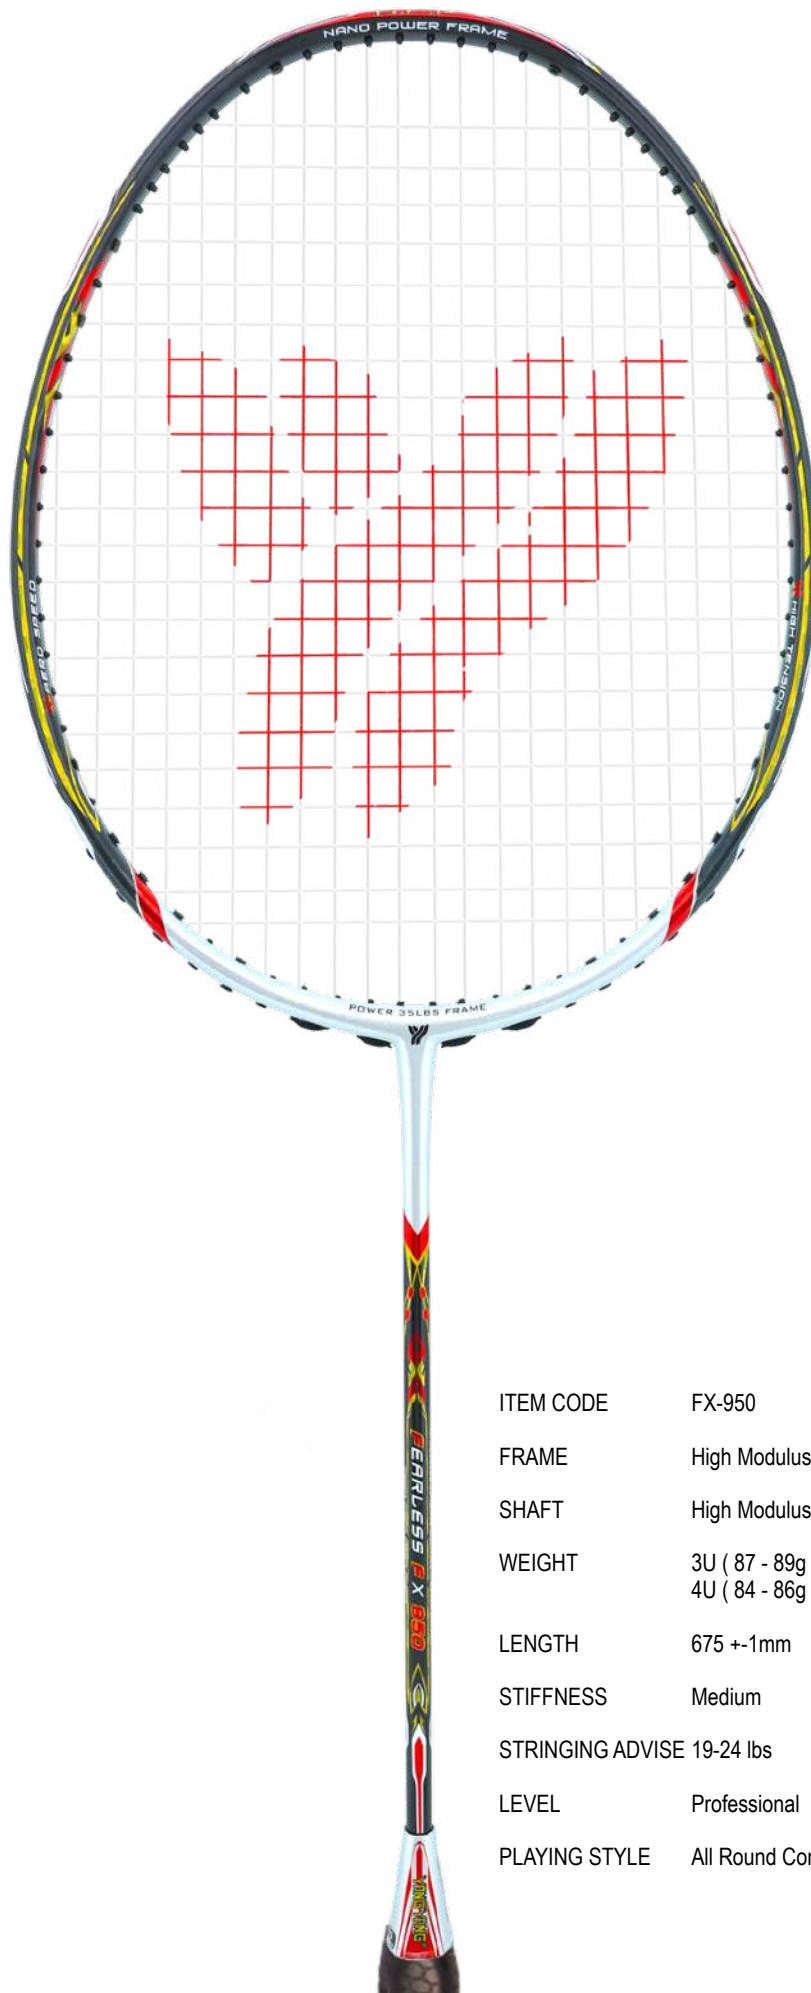

FEARLESS-FX 950

ITEM CODE	FX-950
FRAME	High Modulus 40T Graphite Nano Carbon Frame
SHAFT	High Modulus 40T Graphite 7mm Slim Shaft
WEIGHT	3U (87 - 89g +-2) 4U (84 - 86g +-2)
LENGTH	675 +-1mm
STIFFNESS	Medium
STRINGING ADVISE	19-24 lbs
LEVEL	Professional
PLAYING STYLE	All Round Controlling