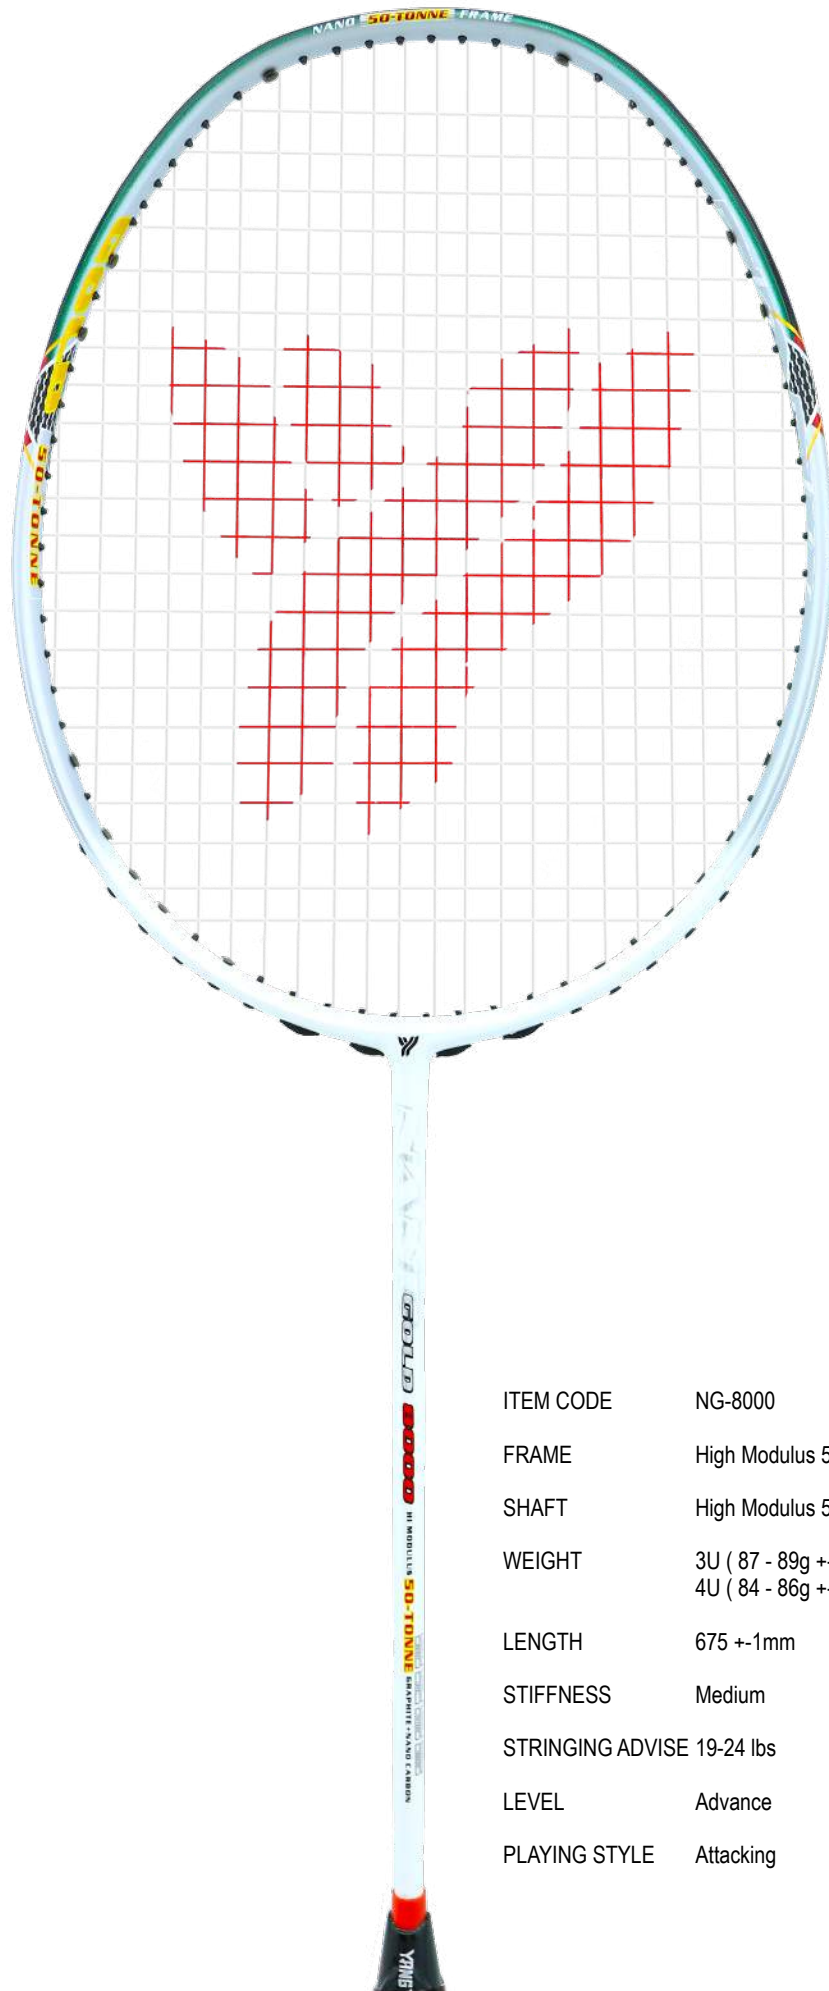

NANO GOLD 8000

RACKETS

ITEM CODE	NG-8000
FRAME	High Modulus 50T Graphite
SHAFT	High Modulus 50T Graphite
WEIGHT	3U (87 - 89g +-2) 4U (84 - 86g +-2)
LENGTH	675 +-1mm
STIFFNESS	Medium
STRINGING ADVISE	19-24 lbs
LEVEL	Advance
PLAYING STYLE	Attacking