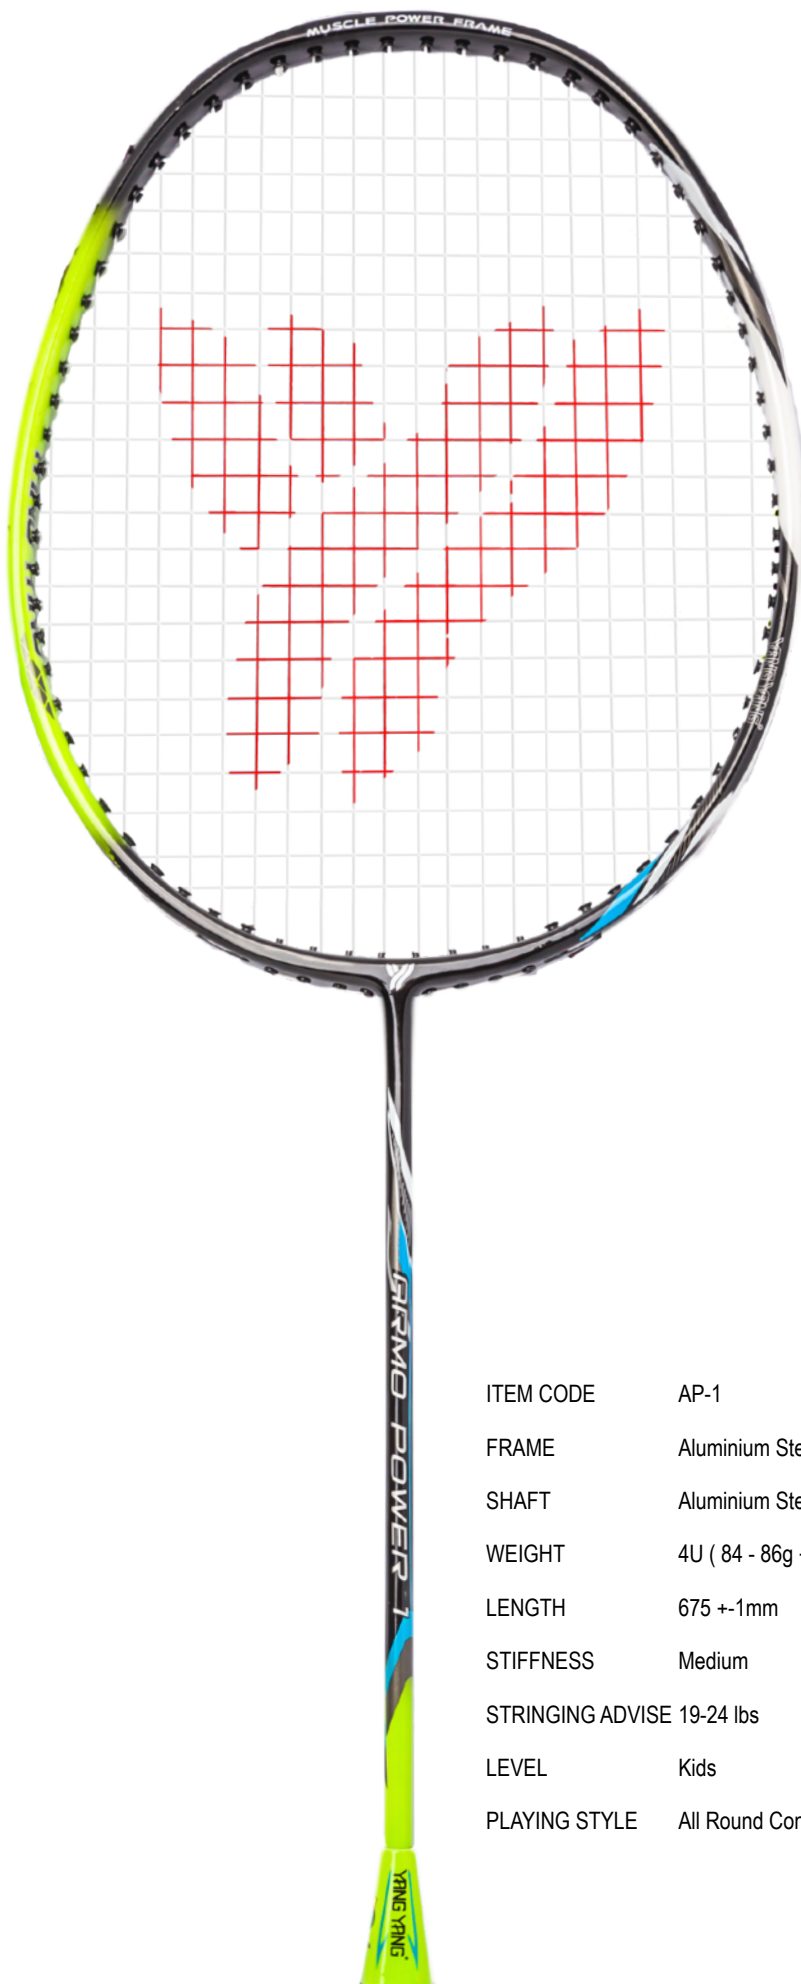

# ARMO POWER 1

ITEM CODE	AP-1
FRAME	Aluminium Steel Frame
SHAFT	Aluminium Steel Shaft
WEIGHT	4U ( 84 - 86g +-2 )
LENGTH	675 +-1mm
STIFFNESS	Medium
STRINGING ADVISE	19-24 lbs
LEVEL	Kids
PLAYING STYLE	All Round Control