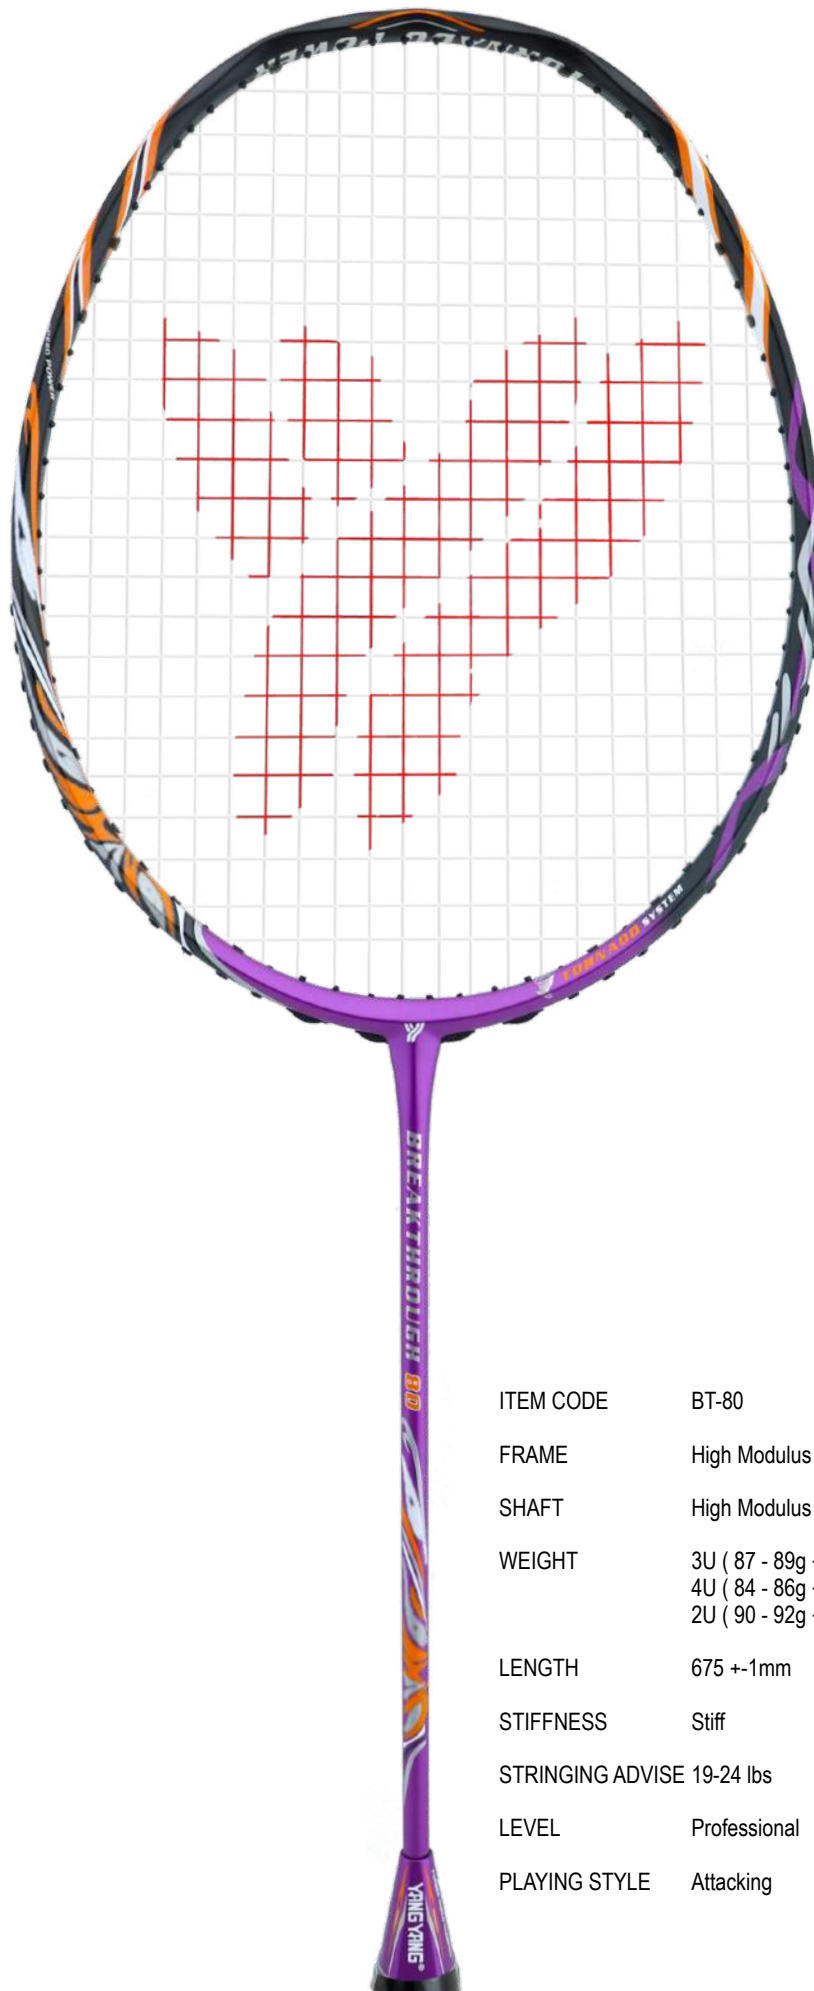

BREAKTHROUGH 80

ITEM CODE	BT-80
FRAME	High Modulus 40T Graphite Tornado Power Frame
SHAFT	High Modulus 40T Graphite
WEIGHT	3U (87 - 89g +-2) 4U (84 - 86g +-2) 2U (90 - 92g +-2)
LENGTH	675 +-1mm
STIFFNESS	Stiff
STRINGING ADVISE	19-24 lbs
LEVEL	Professional
PLAYING STYLE	Attacking