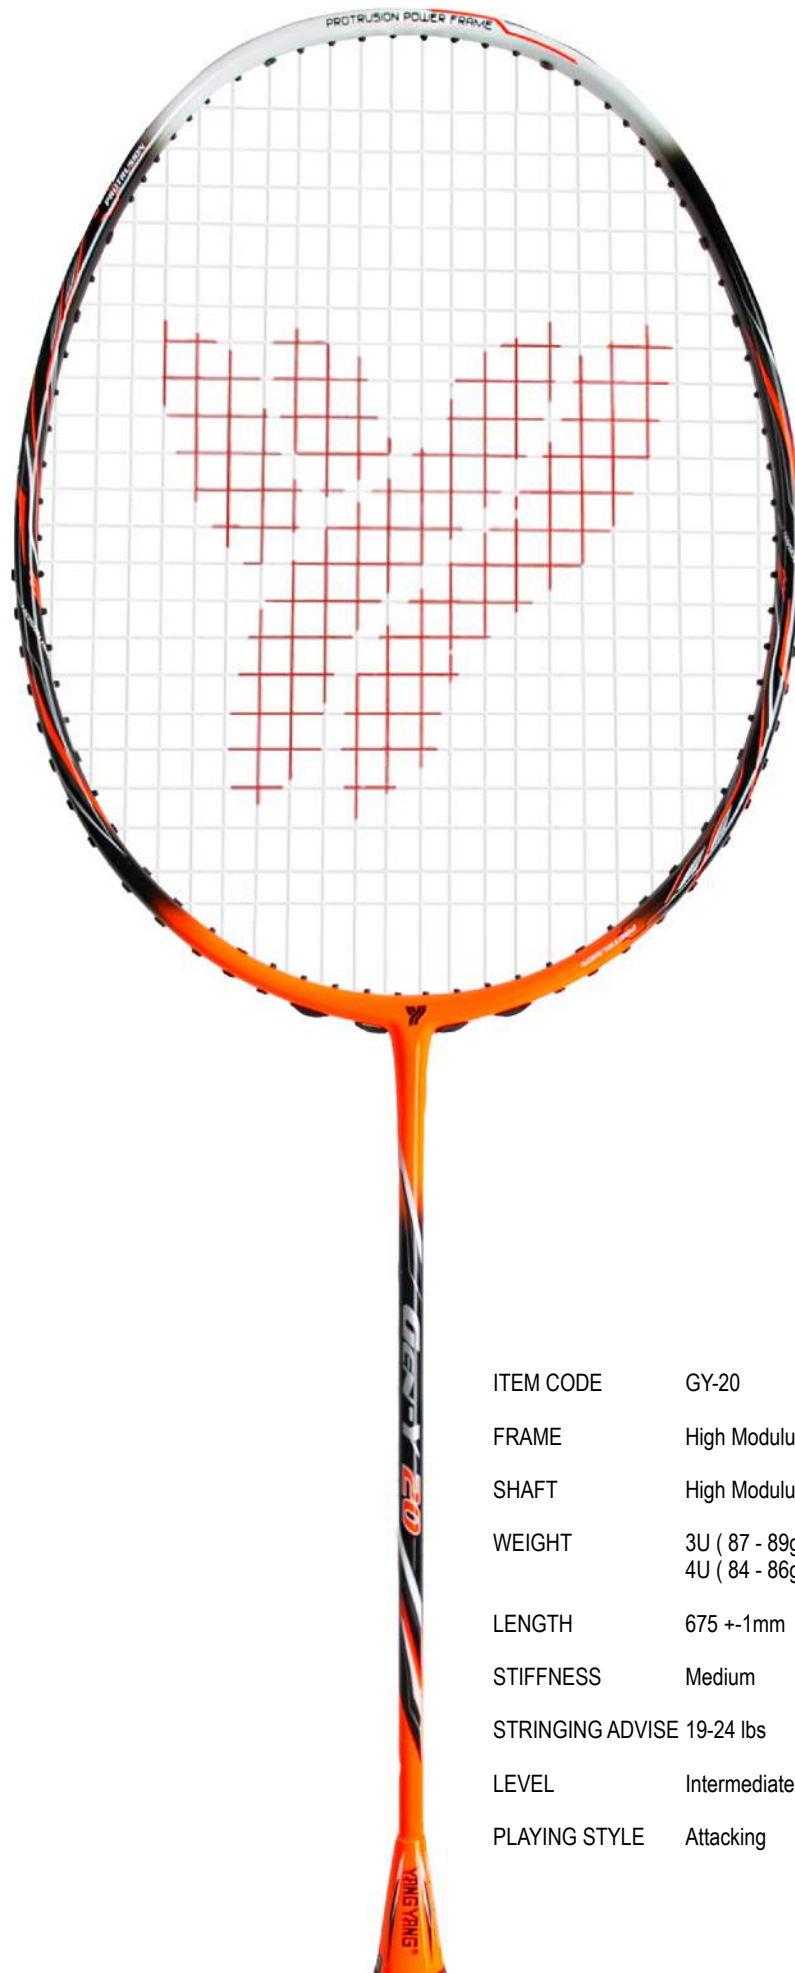

GEN-Y 20

ITEM CODE	GY-20
FRAME	High Modulus 30T Graphite Protrusion Power Frame
SHAFT	High Modulus 30T Graphite
WEIGHT	3U (87 - 89g +-2) 4U (84 - 86g +-2)
LENGTH	675 +-1mm
STIFFNESS	Medium
STRINGING ADVISE	19-24 lbs
LEVEL	Intermediate
PLAYING STYLE	Attacking