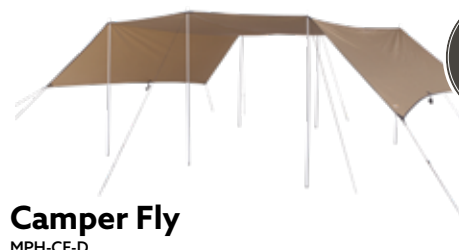

Great for extra shade or protection from bad weather

Camper Fly

MPH-CF-D

* Poles and guylines sold seperately

30% OFF **$74.99**