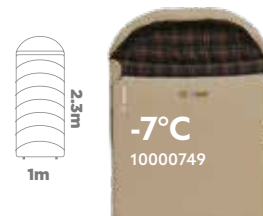

20% OFF $179.99