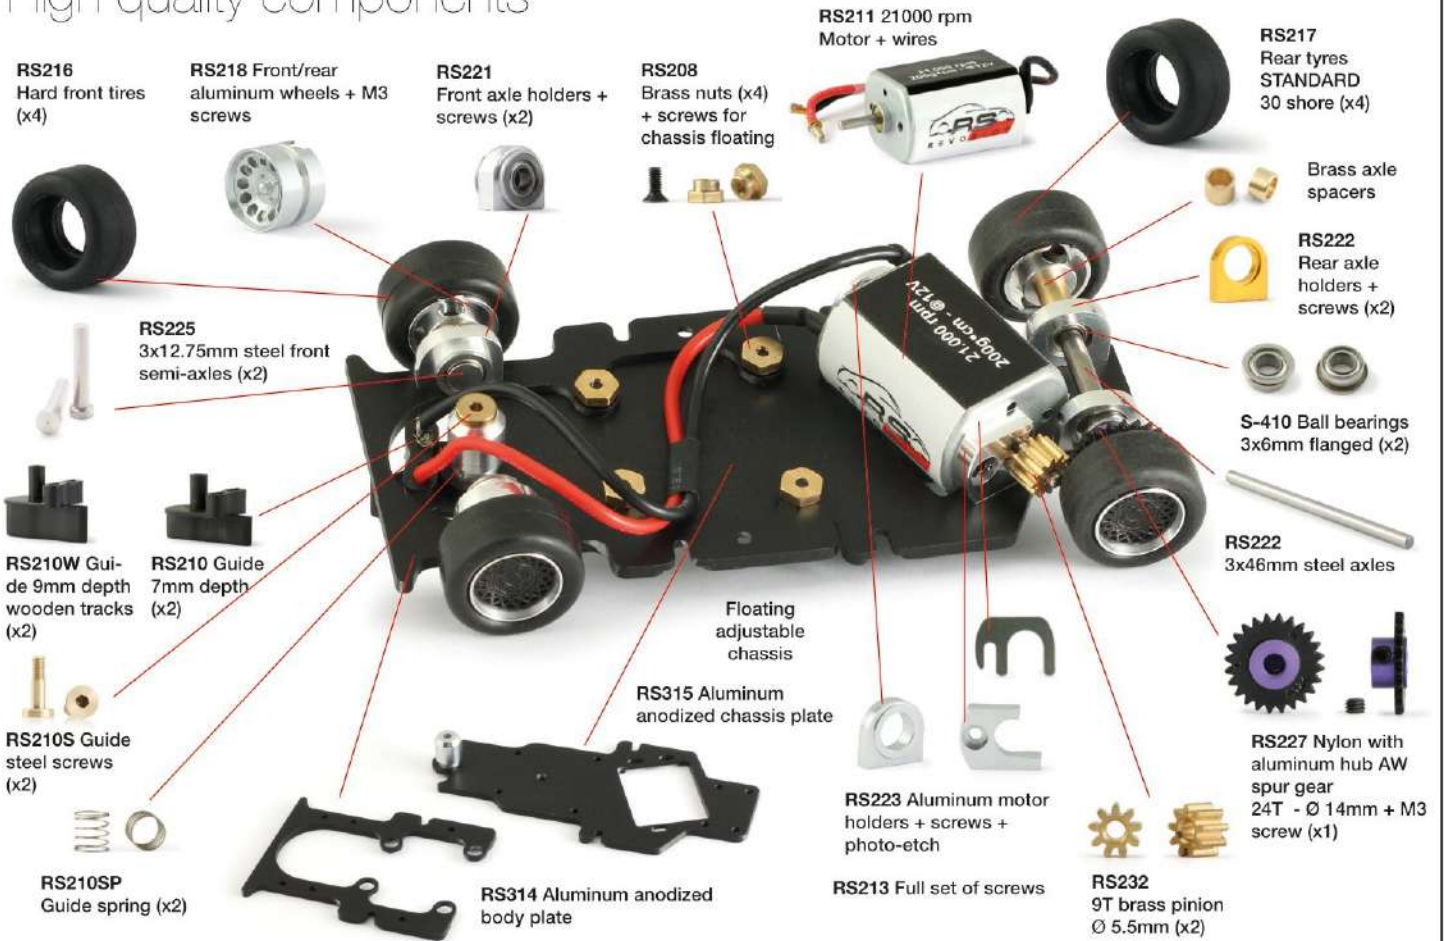

# Professional mechanics

High quality components

YOU CAN FIND ALL THE SPARES AT BRM MODEL CARS 

**RS216**  
Hard front tires  
(x4)

**RS218** Front/rear  
aluminum wheels + M3  
screws

**RS221**  
Front axle holders +  
screws (x2)

**RS208**  
Brass nuts (x4)  
+ screws for  
chassis floating

**RS211** 21000 rpm  
Motor + wires

**RS217**  
Rear tyres  
STANDARD  
30 shore (x4)

Brass axle  
spacers

**RS222**  
Rear axle  
holders +  
screws (x2)

S-410 Ball bearings  
3x6mm flanged (x2)

**RS222**  
3x46mm steel axles

**RS227** Nylon with  
aluminum hub AW  
spur gear  
24T - Ø 14mm + M3  
screw (x1)

**RS232**  
9T brass pinion  
Ø 5.5mm (x2)

**RS223** Aluminum motor  
holders + screws +  
photo-etch

**RS213** Full set of screws

**RS315** Aluminum  
anodized chassis plate

Floating  
adjustable  
chassis

**RS314** Aluminum anodized  
body plate

**RS225**  
3x12.75mm steel front  
semi-axes (x2)

**RS210W** Gui-  
de 9mm depth  
wooden tracks  
(x2)