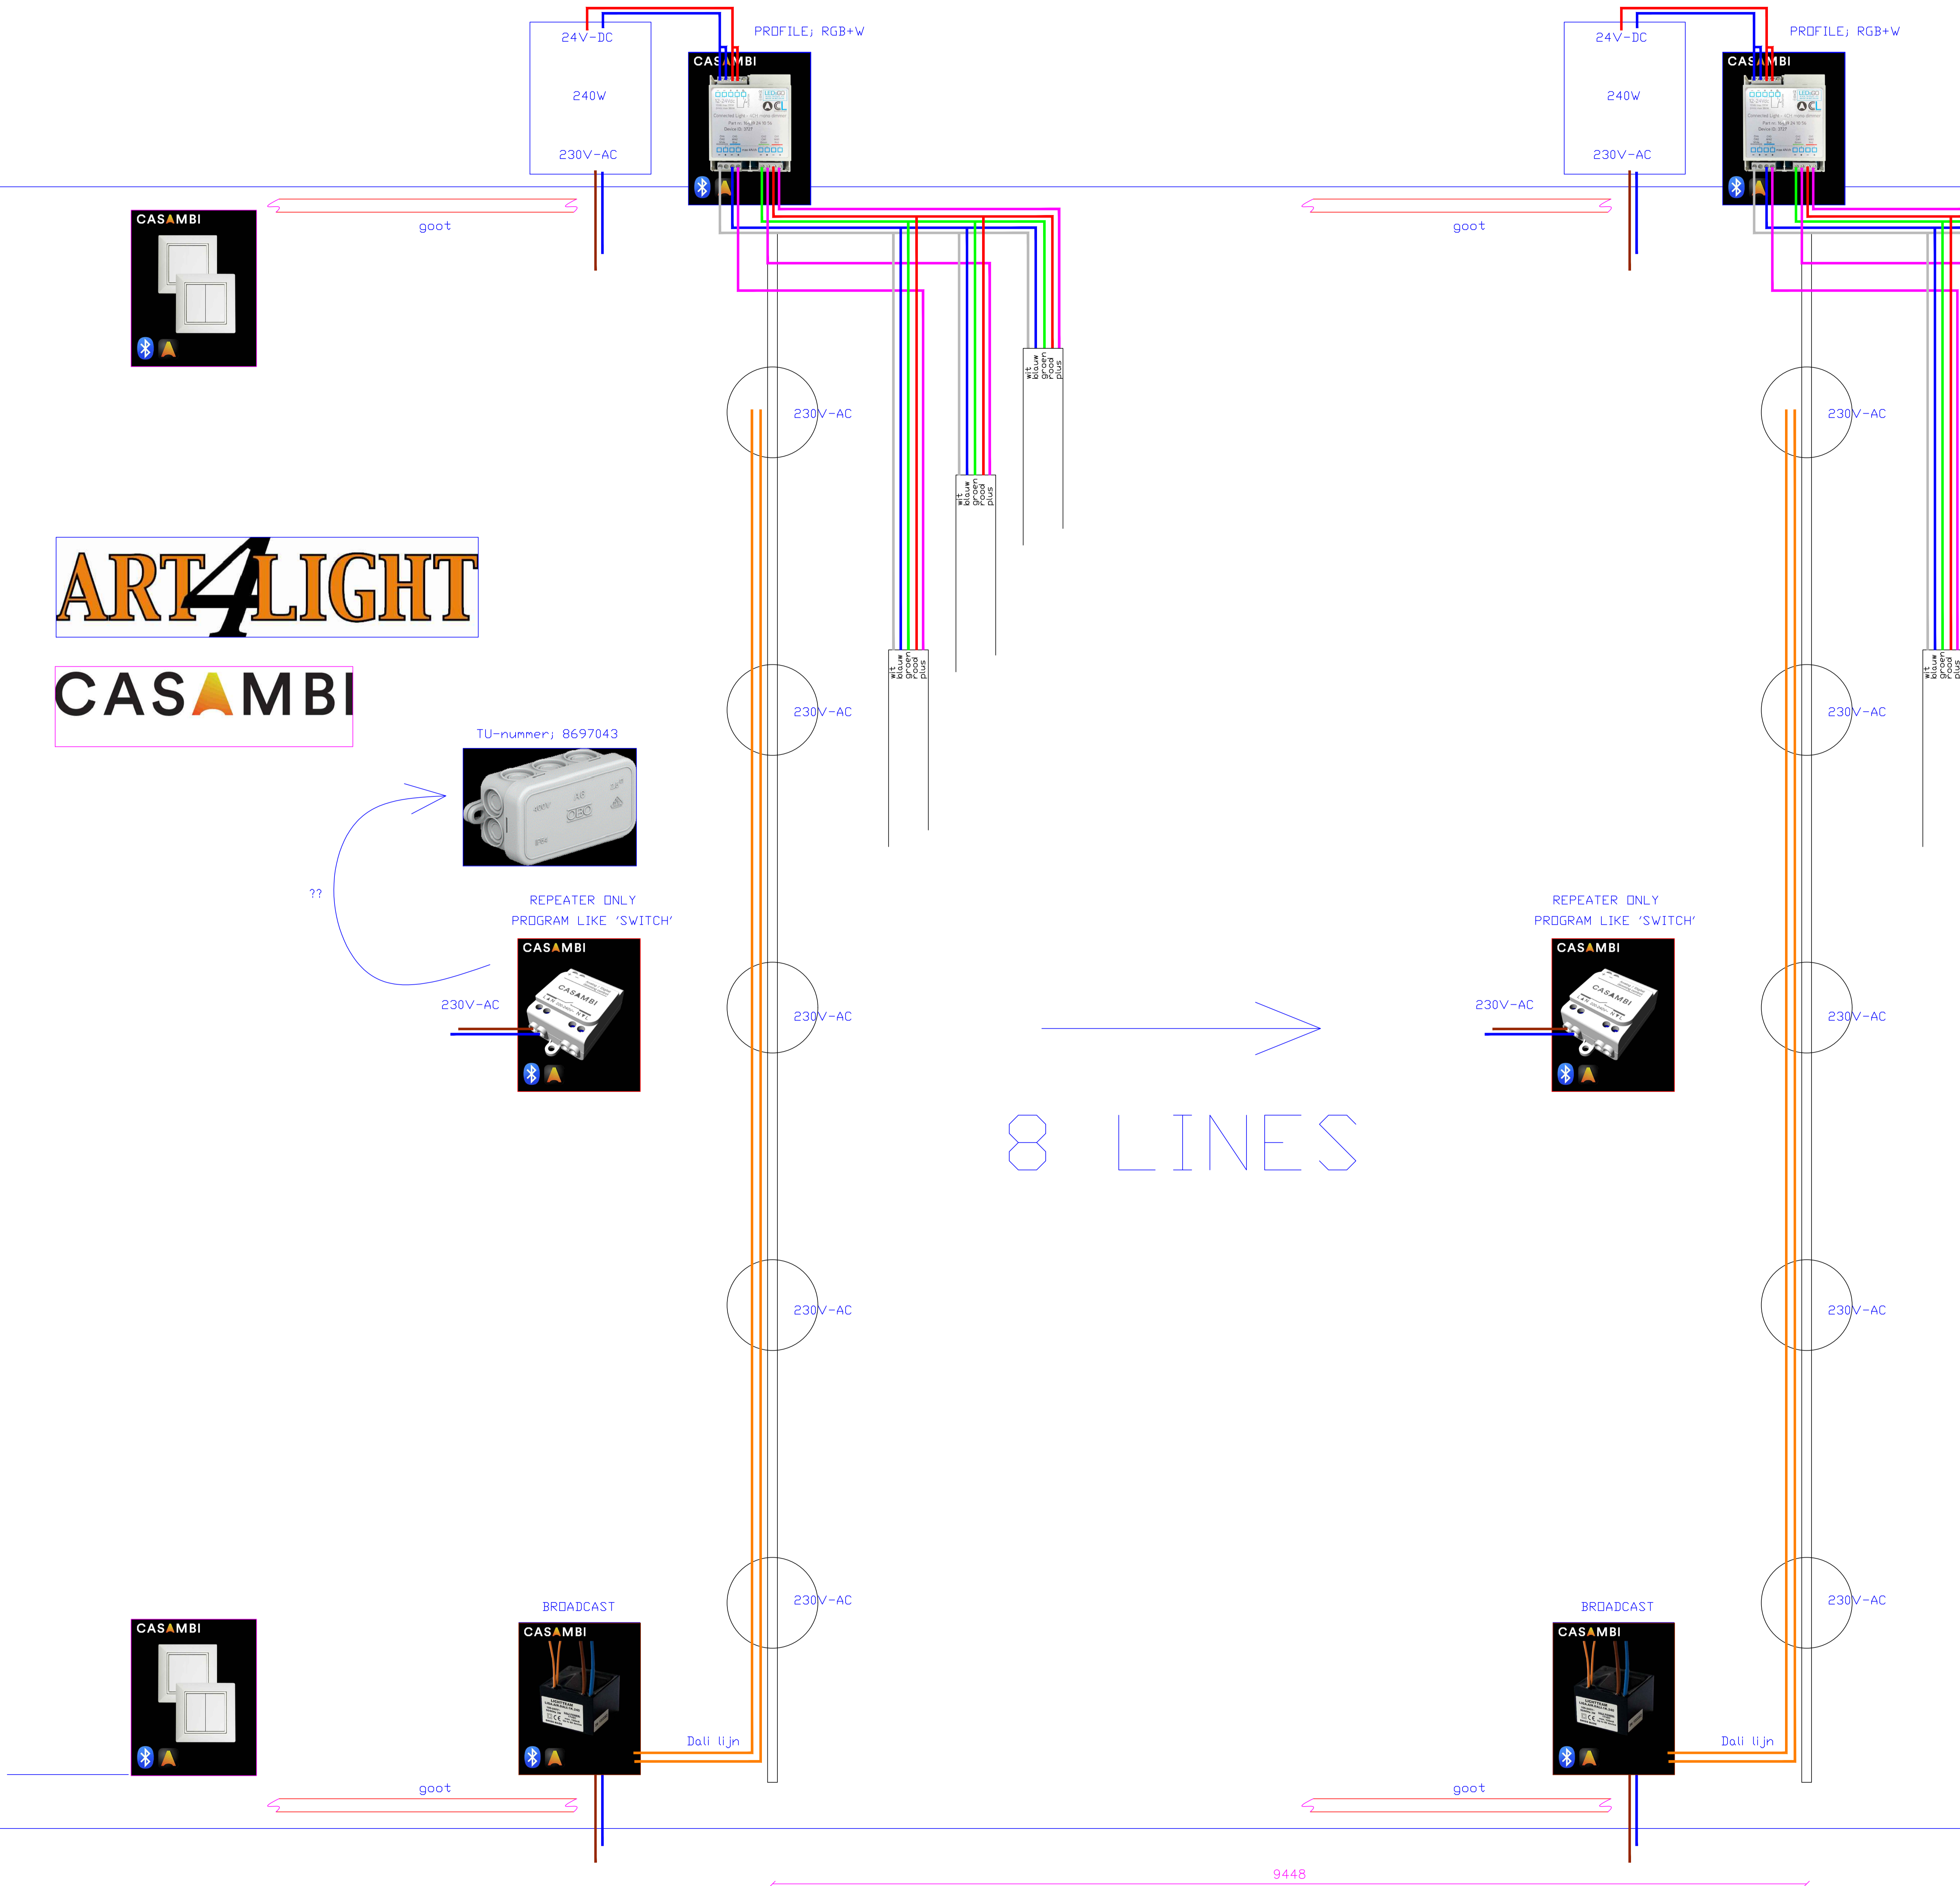

ART4LIGHT

CASAMBI

REPEATER ONLY
PROGRAM LIKE 'SWITCH'

REPEATER ONLY
PROGRAM LIKE 'SWITCH'

8 LINES

9448