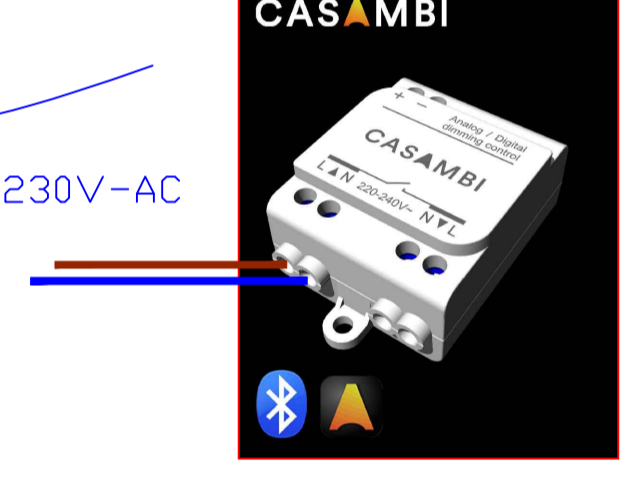

ART4LIGHT

CASAMBI

REPEATER ONLY
PROGRAM LIKE 'SWITCH'

REPEATER ONLY
PROGRAM LIKE 'SWITCH'

8 LINES

9448