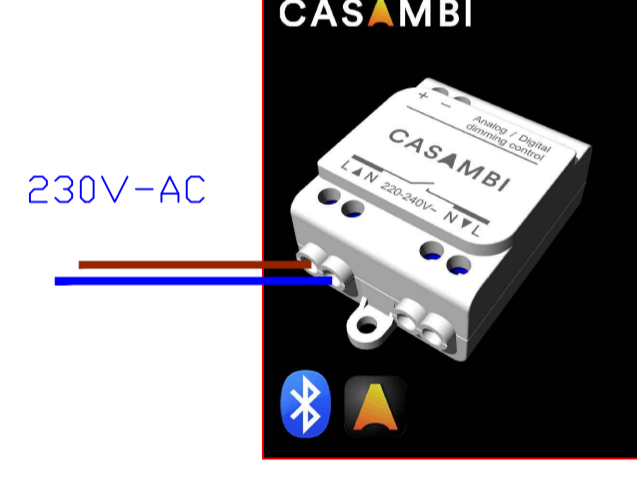

ART4LIGHT

CASAMBI

REPEATER ONLY
PROGRAM LIKE 'SWITCH'

REPEATER ONLY
PROGRAM LIKE 'SWITCH'

8 LINES

9448