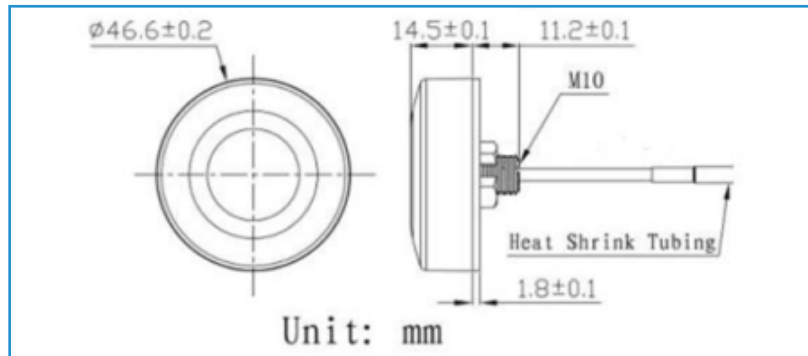

17 10 10 Omnidirect Antenne 2.4GHz Black

Omnidirectional 2.4GHz puck style antenna

Small outdoor antenna optimized to be used with bluetooth devices

1. Specifications

Antenna Specification

Frequency Range 2400-2500 MHz

V.S.W.R 1.5:1

Band Width 100MHz

Gain 2.5dBi

Polarisation Vertical

Max power input 50W

Impedance 50 Ohm

Mechanical specification

Size DIA 47mm x 15mm

Weight <250g

Cable 3meter RG174

Connector RP-SMA male straight

Housing Black ABS

Mount Screw M10 / Roof

Environmental specification

Working temp -40°C - +85°C

Waterproof 100%

Vibration sine weep 1g / 10-50HZ each axis

Humidity 95% - 100%RH

MAx wind speed 200Km/h

LEDsGO BVBA

Drieslaan 6 | B-8560 Wevelgem (Moorsele) | Tel +32 (0) 56 424 992 | Fax +32 (0) 56 435 707
BTW BE 0824.326.685 | ING IBAN BE47 3630 7083 3480 | BIC BBRUBEBB