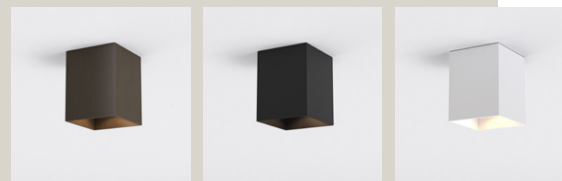

[VIEW ONLINE ►](#)