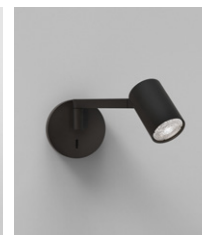

astro

Spring /
Summer
2020
Collection

Bathroom
Interior
Exterior

io Wall

Inspired by the fluted detailing of the ancient Greek pillars, the io Wall presents a fluted clear glass form with a glowing cylinder of light at its centre. Hand-crafted to the highest quality, with no detail spared. The delicacy of the glass adds a real sense of luxury to any interior space.

Integral LED
IP44
3 sizes available

[VIEW ONLINE ►](#)

Ottavino

The Ottavino is a decorative luminaire suitable for bathroom application, featuring a fluted cylindrical glass design that is offered as either a wall or pendant variant.

E27 LED excl.
IP20
Plain + knurled variants

[VIEW ONLINE ►](#)

Shadow Surface

The Shadow is now offered as a surface-mounted downlight design, a simple ceiling luminaire that will add a subtly decorative accent to any scheme. The play of light across the pure white plaster facets of this light create a wonderful graduation of shadow.

GU10 LED excl.

IP20

Multiple variants

[EXPLORE COLLECTION ►](#)

Fuse USB

The popular Fuse design has been upgraded to include a USB socket, a useful feature for connecting devices next to the bedside. The discreet cylinder houses a new generation, recessed LED to reduce glare and can be mounted horizontally or vertically and accommodates both right and left-handed requirements.