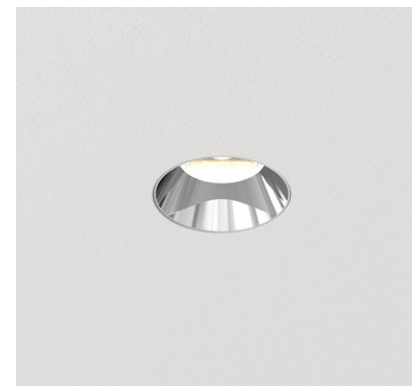

Proform

The Proform offers a versatile range of dedicated LED downlights to suit any desired application with a variety of shapes, trimless and recessed variants.

Integral LED
IP20
Recessed downlight
Interchangeable black, chrome and gold bezels
3 sizes/variants

[SEE FULL RANGE ►](#)