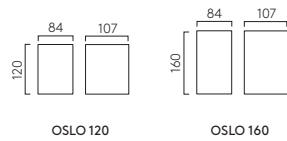

MC

OSLO

	LAMP	WATT	INPUT	K	CRI	Lm	IP	CLASS	Ⓢ	Ⓜ
120 MC 1298019	Integral LED	3.9W	Mains 230V	3000	80	61	65	Ⓢ	✓	✓
160 MC 1298020	Integral LED	6.1W	Mains 230V	3000	80	117	65	Ⓢ	✓	✓