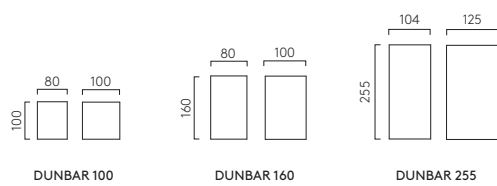

DUNBAR

	LAMP	WATT	INPUT	K	CRI	Lm	IP	CLASS	Ⓢ	Ⓜ			
100	TW 1384001	TB 1384003	TG 1384022	Integral LED	3.7W	Mains 230V	3000	90	64	65	Ⓢ	✓	✓
160	TW 1384002	TB 1384004	TG 1384023	Integral LED	6.8W	Mains 230V	3000	90	134	65	Ⓢ	✓	✓
255	TW 1384007	TB 1384005	TG 1384021	Integral LED	7.5W	Mains 230V	3000	80	303	65	Ⓢ	-	✓