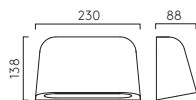

MAST LIGHT TWIN COASTAL
MATT CONCRETE

Ten-year warranty applies / Garantie de dix ans / La garanzia di dieci anni è applicabile / Es gilt eine zehnjährige Garantie.

▼ Lamp excluded, see page 714 / La lampe exclu, voir page 714 / La lampadina esclusi a pagina 714 / Das Leuchtmittel ist ausgeschlossen, sie auf Seite 714.