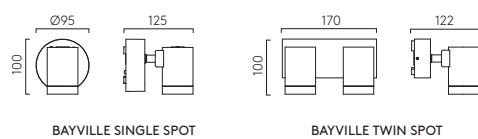

BAYVILLE SINGLE SPOT

BAYVILLE TWIN SPOT