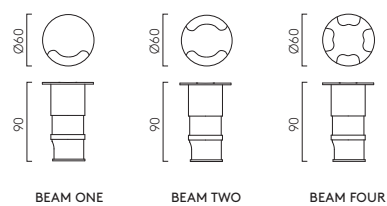

# BEAM

	LAMP	WATT	INPUT	K	CRI	Lm	IP	CLASS	⚡	🕒
<b>ONE</b>	MPS 1202001	Integral LED	2.2W	700mA▼	3000	80	7	67	⚡	🕒
<b>TWO</b>	MPS 1202002	Integral LED	2.2W	700mA▼	3000	80	11	67	⚡	🕒
<b>FOUR</b>	MPS 1202003	Integral LED	2.2W	700mA▼	3000	80	11	67	⚡	🕒