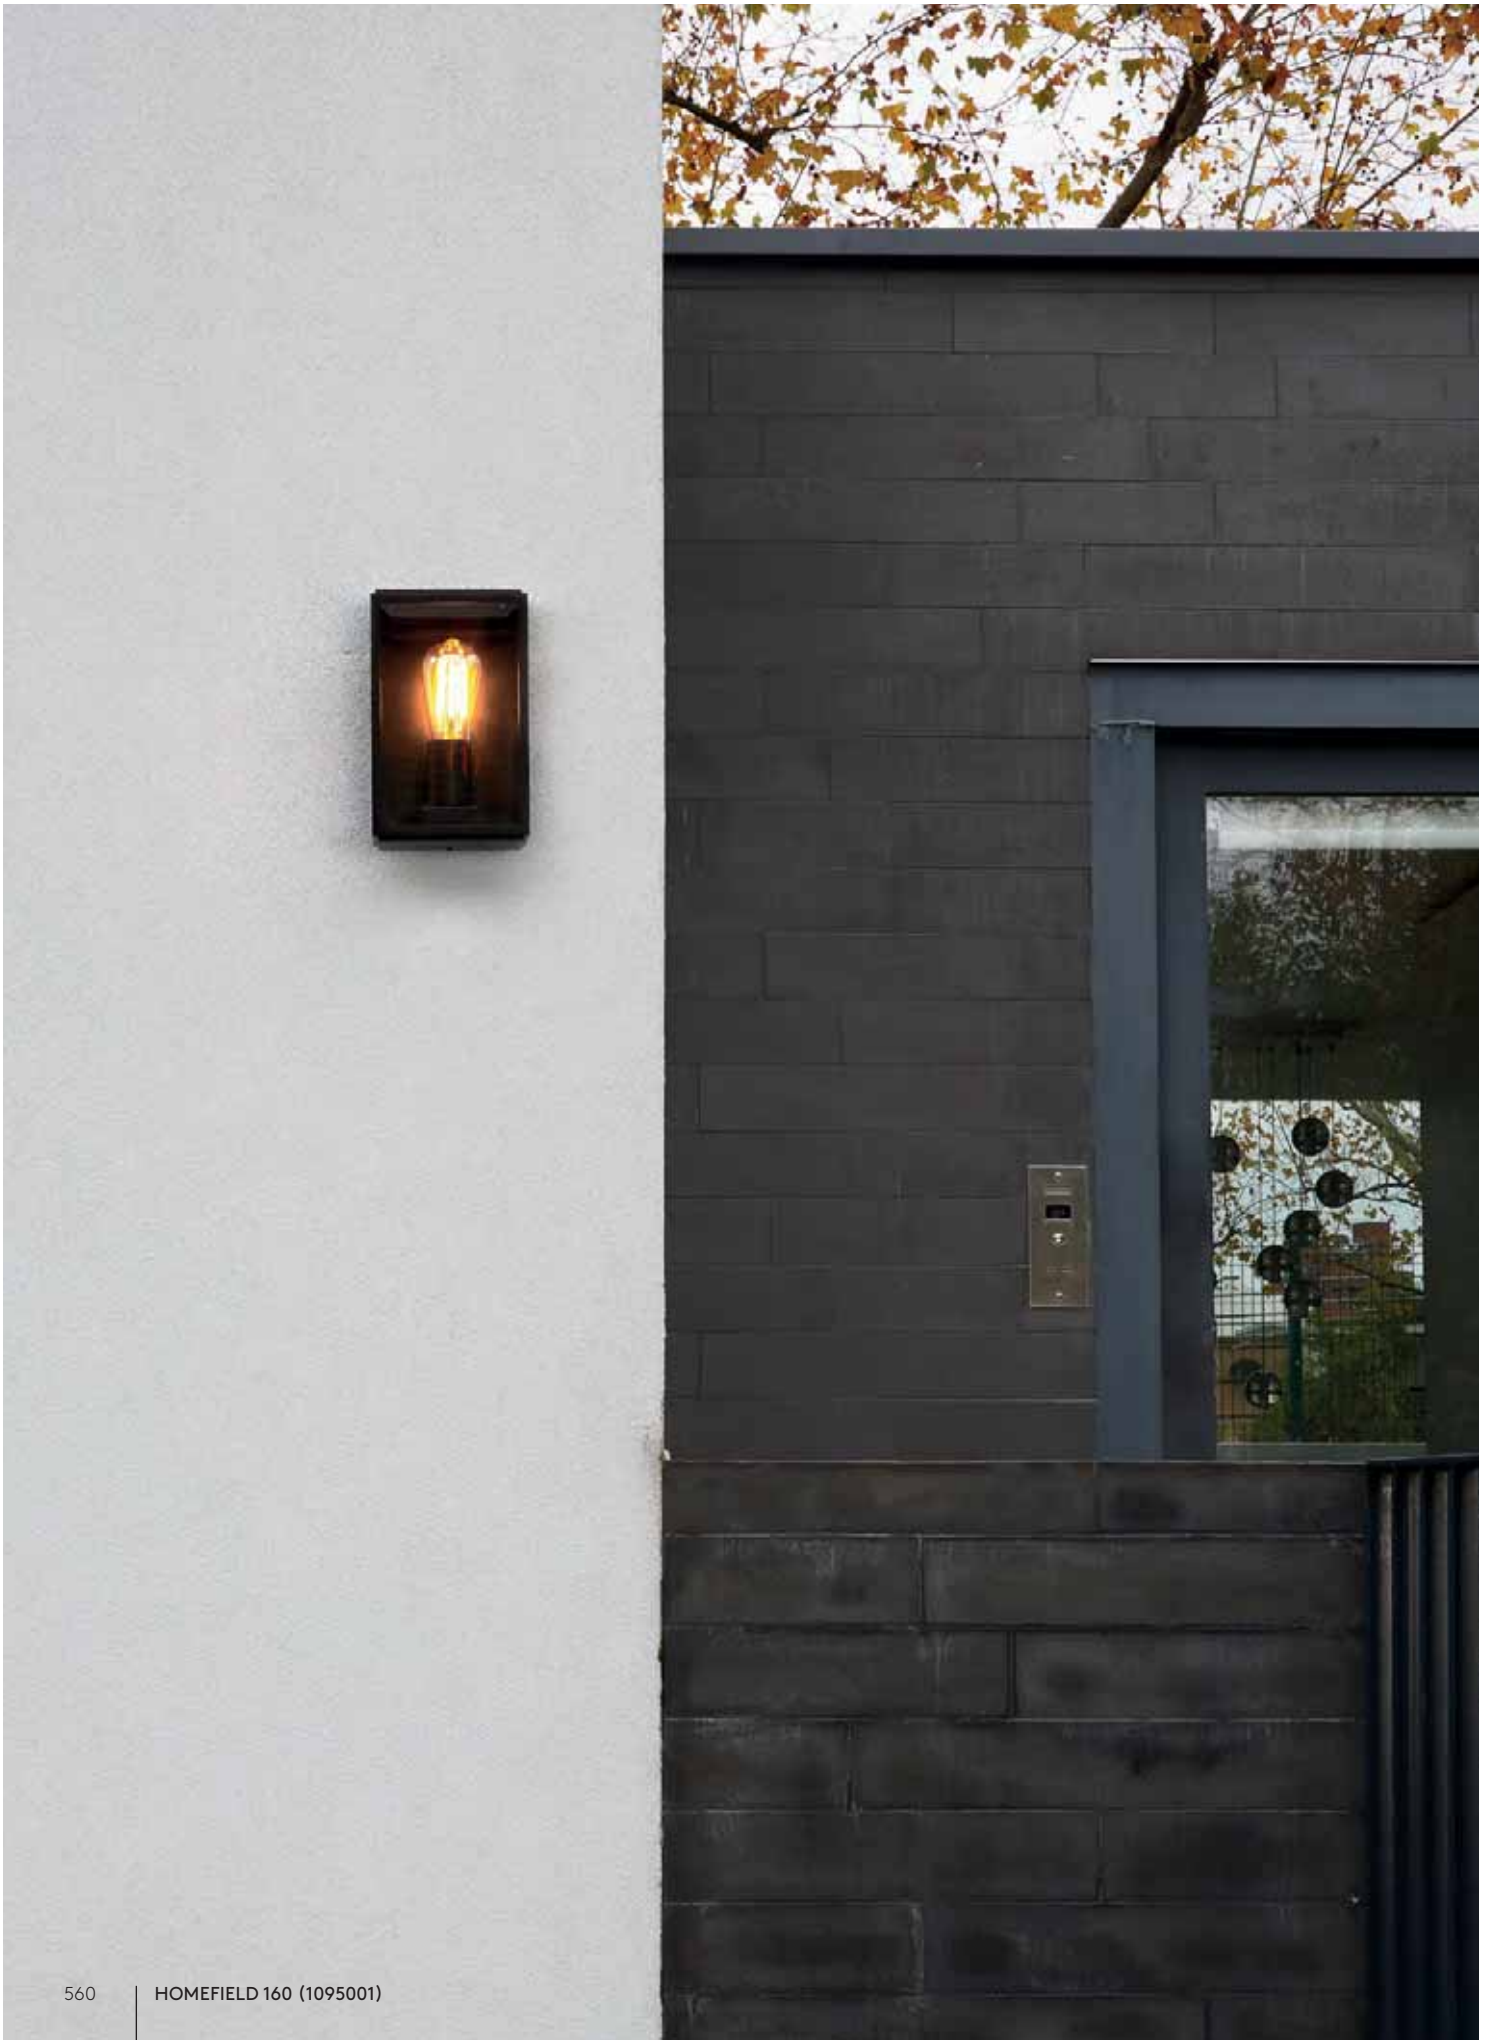

MAST LIGHT
P. 615

● TANGO
P. 621

HOMEFIELD SENSOR (1095017)