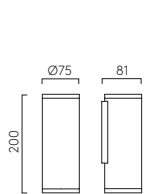

AVA

		LAMP	WATT	IP	CLASS	
200	1428005	GU10 LED ▼	6W max	44		✓
300	1428009	GU10 LED ▼	2 x 6W max	44		✓

AVA 200