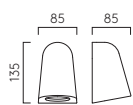

MAST LIGHT

	LAMP	WATT	IP	CLASS	WARRANTY
<table border="0"> <tr> <td>AB 1317003</td> <td>MW 1317012</td> <td>TG 1317007</td> <td>TB 1317011</td> <td>PN 1317008</td> </tr> </table>	GU10 LED ▼	6W max	65	⊕ ✓	-

MAST LIGHT