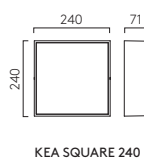

KEA

	TW	TB	LAMP	WATT	INPUT	K	CRI	Lm	IP	CLASS
ROUND 150	1391001	1391002	Integral LED	8.1W	Mains 230V	3000	80	566	65	⊕
ROUND 250	1391003	1391004	Integral LED	12.6W	Mains 230V	3000	80	1046	65	⊕
SQUARE 140	1391005	1391006	Integral LED	5.3W	Mains 230V	3000	80	348	65	⊕
SQUARE 240	1391007	1391008	Integral LED	12.2W	Mains 230V	3000	80	925	65	⊕