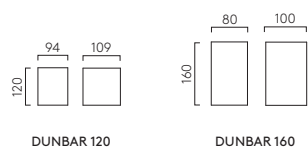

MC

DUNBAR

	LAMP	WATT	INPUT	K	CRI	Lm	IP	CLASS		
120 1384019	Integral LED	3.9W	Mains 230V	3000	80	60	65		✓	✓
160 1384020	Integral LED	6.1W	Mains 230V	3000	80	115	65		✓	✓