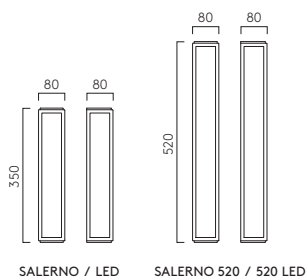

Not suitable for coastal locations / Ne convient pas aux zones côtières / Non adatto a località costiere / Nicht für Küstenorte geeignet.

▼ Lamp excluded, see page 714 / La lampe exclu, voir page 714 / La lampadina esclusi a pagina 714 / Das Leuchtmittel ist ausgeschlossen, sie auf Seite 714.