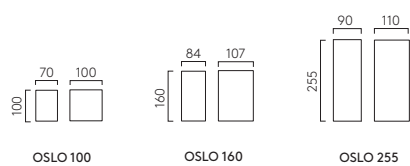

OSLO

	LAMP	WATT	INPUT	K	CRI	Lm	IP	CLASS	Ⓢ	Ⓜ			
100	TG 1298022	TB 1298004	TW 1298005	Integral LED	3.8W	Mains 230V	3000	90	47	65	Ⓢ	✓	✓
160	TG 1298021	TB 1298002	TW 1298006	Integral LED	6W	Mains 230V	3000	90	99	65	Ⓢ	✓	✓
255	TG 1298023	TB 1298007	TW 1298009	Integral LED	7.5W	Mains 230V	3000	80	270	65	Ⓢ	✓	✓