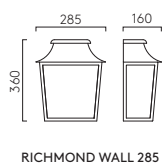

RICHMOND WALL 235

RICHMOND WALL 285