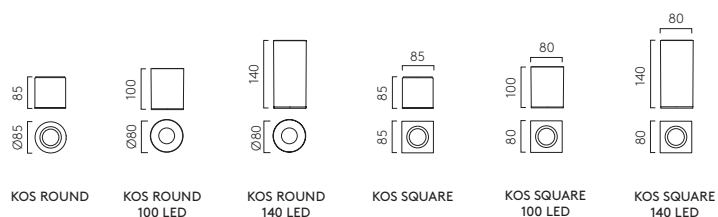

KOS

ZONES 1 2 3

					LAMP	WATT	INPUT	K	CRI	Lm	IP	CLASS					
ROUND																	
	TG	1326041	MW	1326039	TB	1326040	GU10 LED▼	6W max	Mains 230V	-	-	-	65		✓	✓	-
100 LED	TG	1326024	TW	1326025	TB	1326023	Integral LED	5.9W	Mains 230V	3000	80	329	65		phase	✓	✓
140 LED	TG	1326018	TW	1326019	TB	1326017	Integral LED	11.9W	Mains 230V	3000	80	900	65		phase	✓	✓
SQUARE																	
	TG	1326039	MW	1326043	TB	1326044	GU10 LED▼	6W max	Mains 230V	-	-	-	65		✓	✓	-
100 LED	TG	1326027	TW	1326028	TB	1326026	Integral LED	5.9W	Mains 230V	3000	80	329	65		phase	✓	✓
140 LED	TG	1326021	TW	1326022	TB	1326020	Integral LED	11.9W	Mains 230V	3000	80	900	65		phase	✓	✓