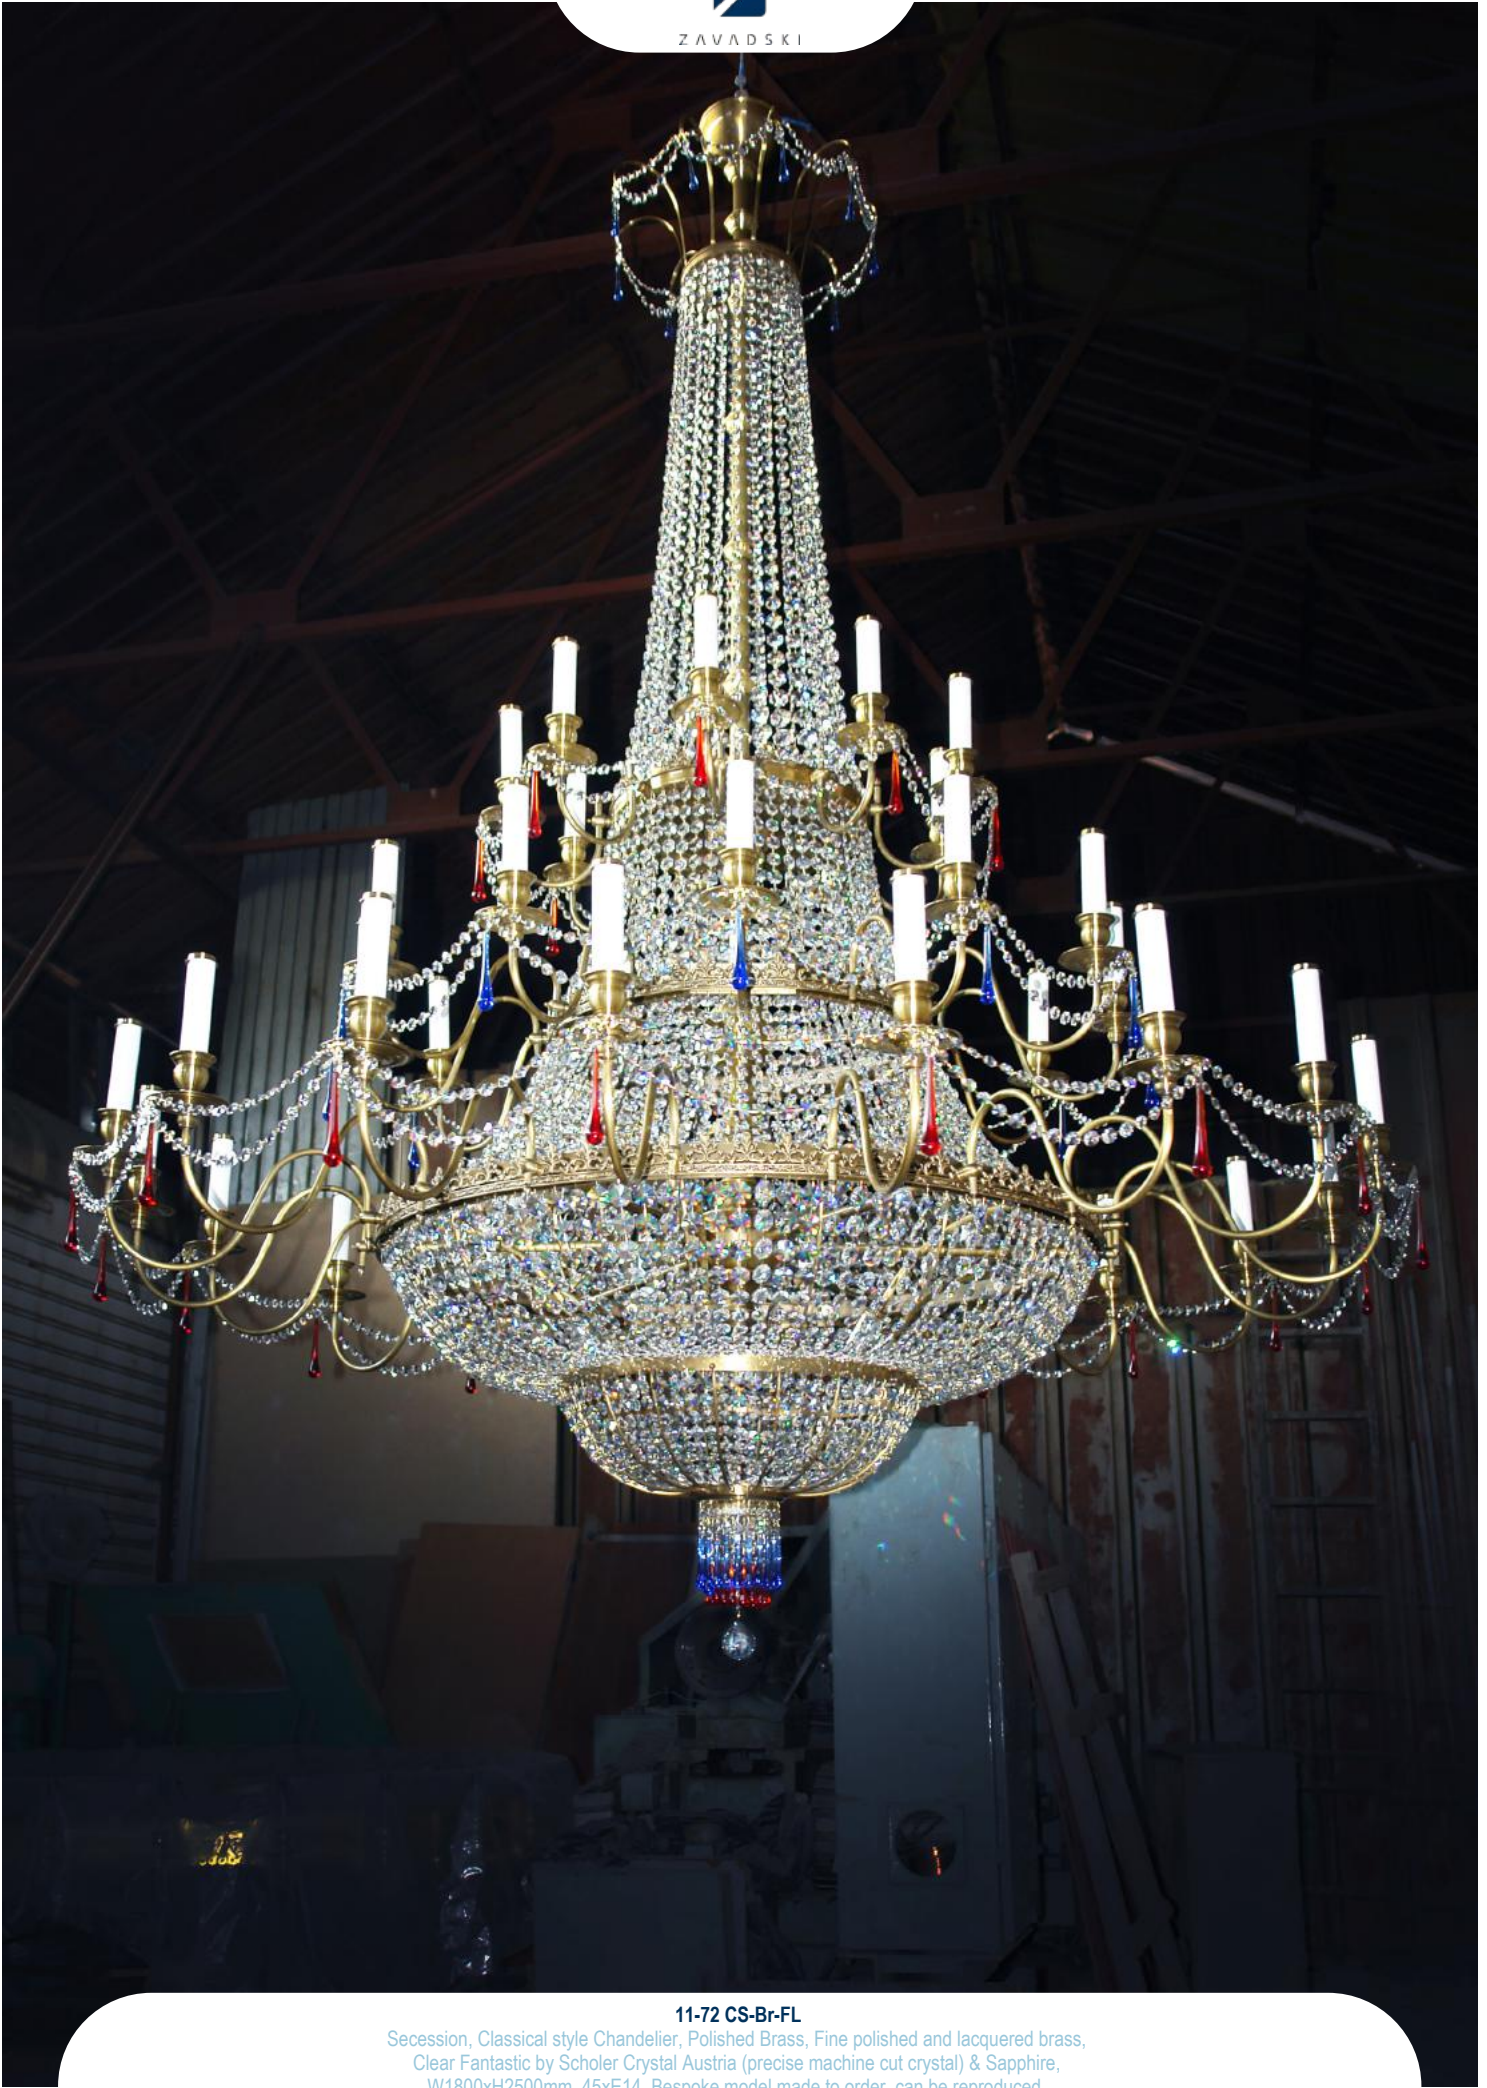

ZAVADSKI

11-72 CS-Br-FL

Secession, Classical style Chandelier, Polished Brass, Fine polished and lacquered brass,
Clear Fantastic by Scholer Crystal Austria (precise machine cut crystal) & Sapphire,
W1800xH2500mm, 45xE14. Bespoke model made to order, can be reproduced.

zavadski.co