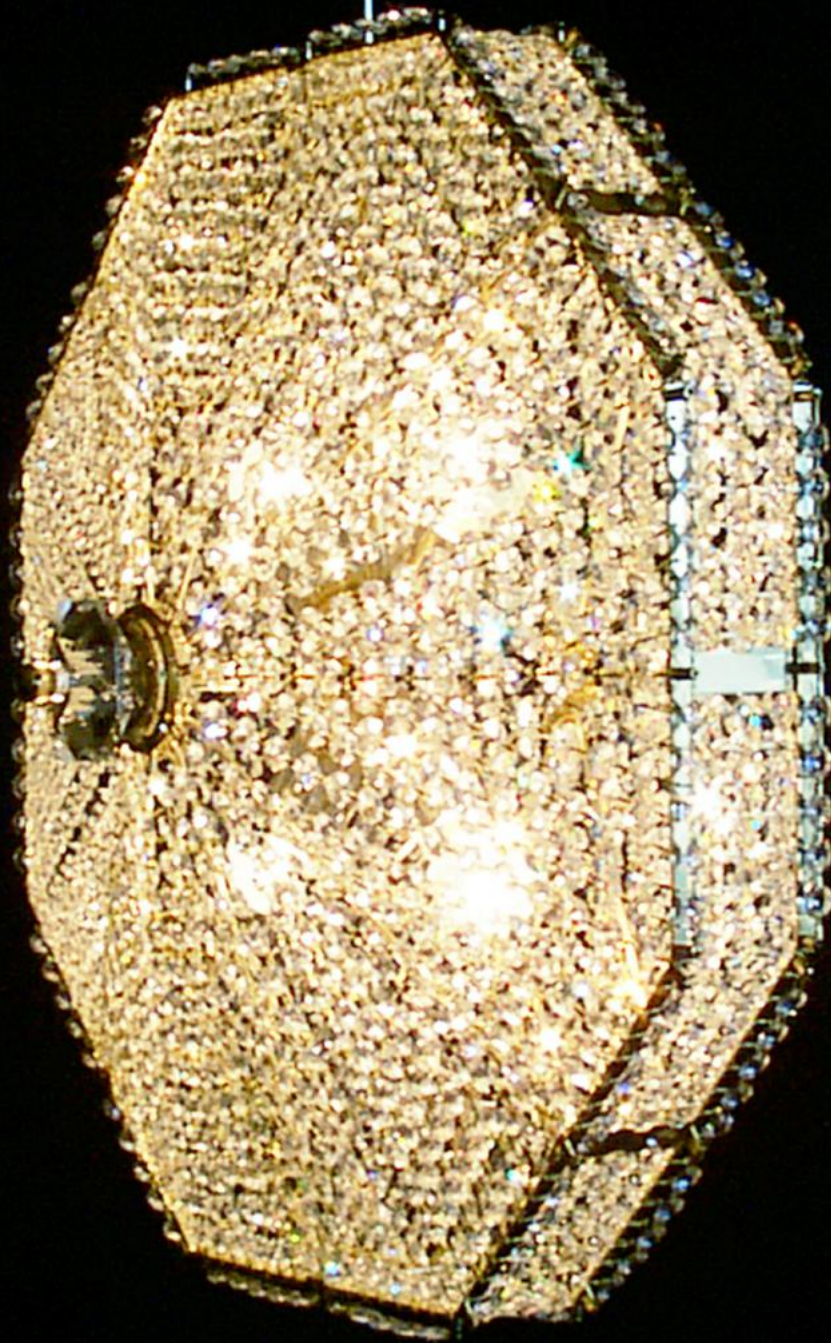

ZAVADSKI

*the art of  
chandelier*

**Geometrics**  
collection

Catalogue

*enC Geometrics*

ZAVADSKI

**17-02 C-Br-FL**

Geometrics, Contemporary style Chandelier, Polished Brass, Fine polished and lacquered brass, Clear Fantastic by Scholer Crystal Austria (precise machine cut crystal), W500xH300mm, 4xE14. Bespoke model made to order, can be reproduced.