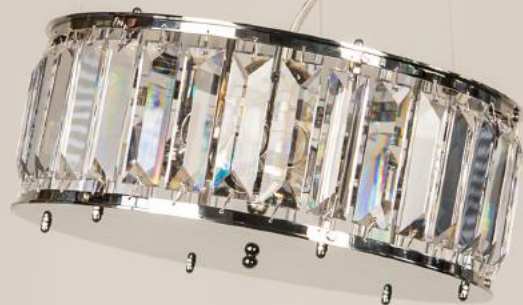

ZAVADSKI

17-50-51 C-Nk-AL

Geometrics, Contemporary style Chandelier, Nickel, Nickel plated brass, Clear Asfour Crystal Egypt (machine cut crystal), Adjustable Height, W400xH240mm, 9xG9. Bespoke model made to order, can be reproduced.

zavadski.co