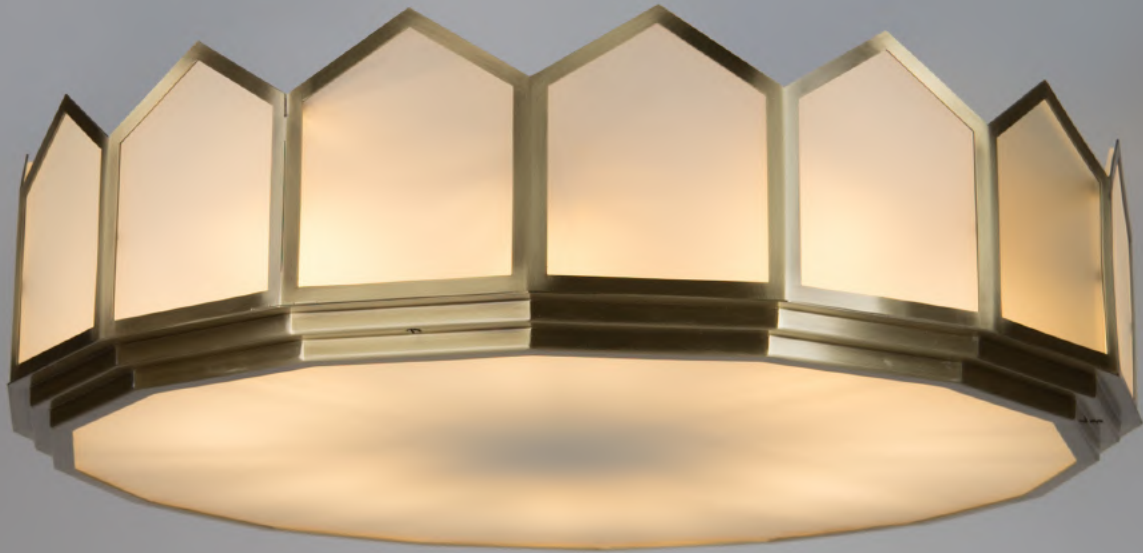

ZAVADSKI

45-32 Cfr-Eb AG

Andorra, Colonial style Pendant, Ebony, Dark oxidised and lacquered brass, Clear Frosted
Hand crafted glass, D650xH200mm, 8xE14. Bespoke model made to order, can be
reproduced.

zavadski.co