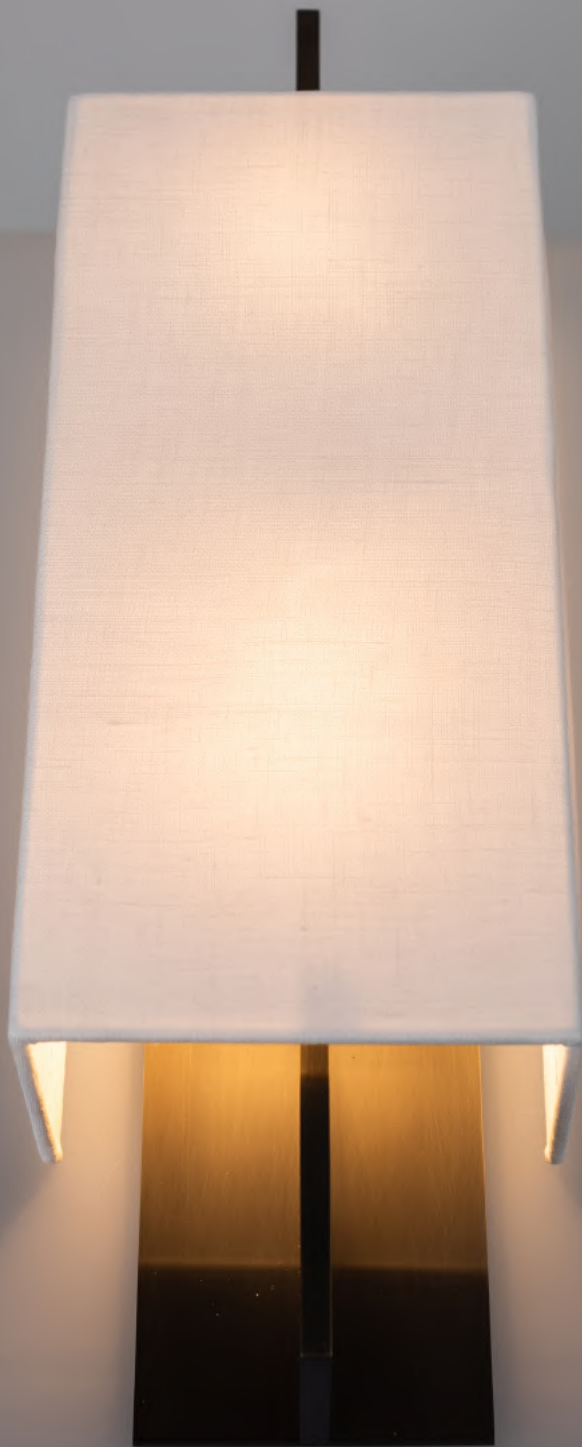

zavadski.co

ZAVADSKI

45-74 Eb LF

Andorra, Contemporary style Wall Light, Polished Brass, Fine polished and lacquered brass, Linen, W150xH460xP100mm, 2xE14. Bespoke model made to order, can be reproduced.