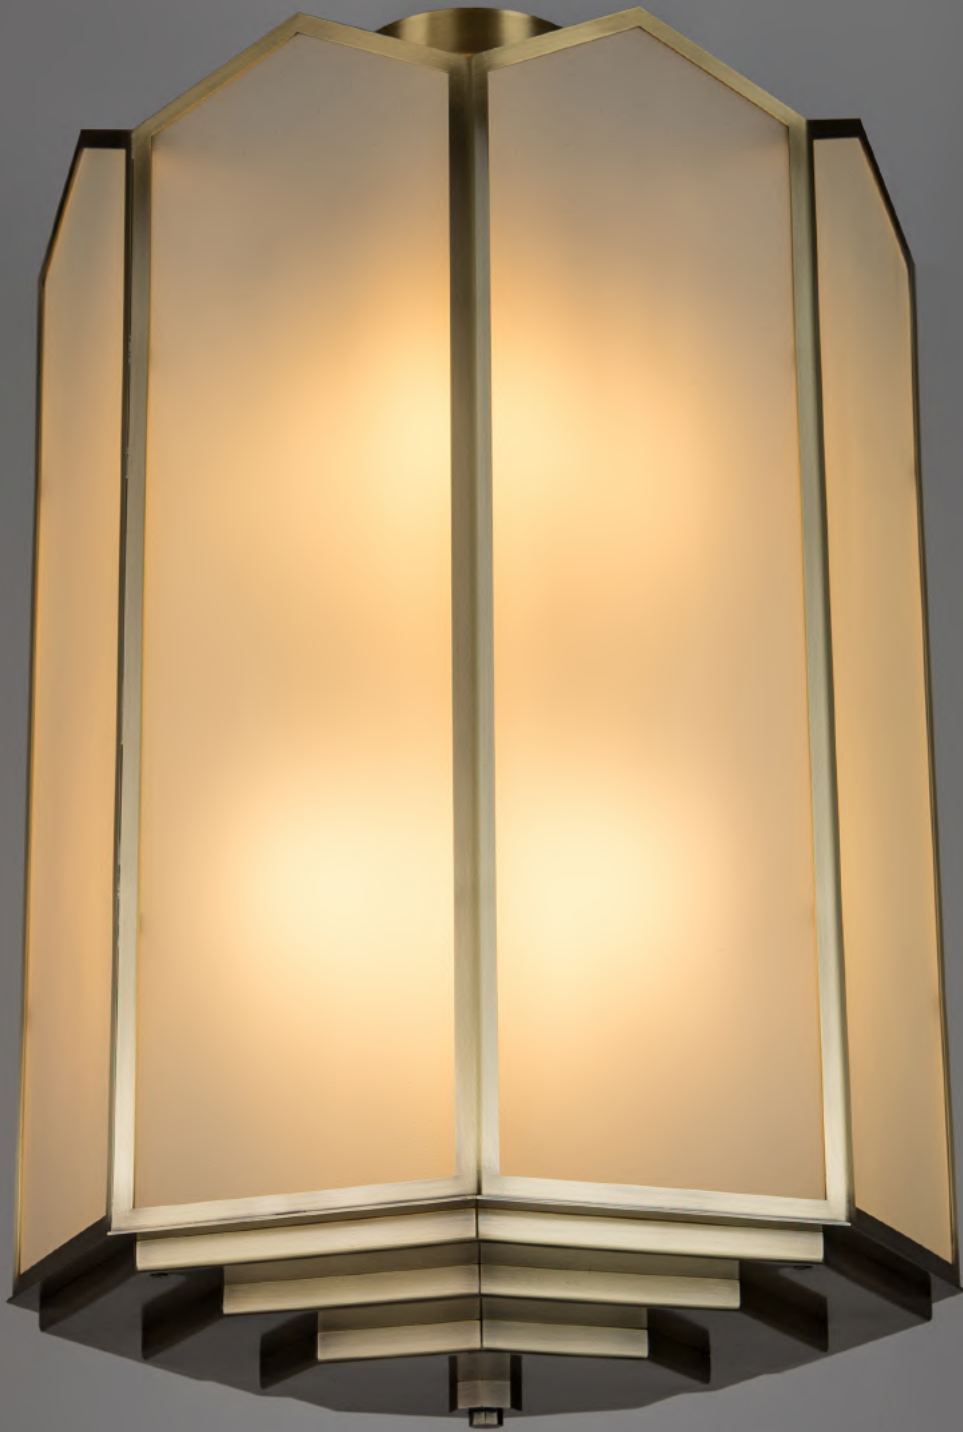

ZAVADSKI

45-36 Cfr-Eb AG

Andorra, Colonial style Pendant, Ebony, Dark oxidised and lacquered brass, Clear Frosted Hand crafted glass, D390xH660mm, 12xE14. Bespoke model made to order, can be reproduced.

zavadski.co