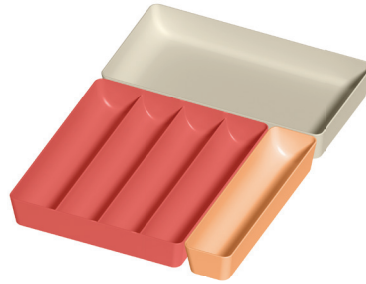

Drawer Organizer Sets

15" Drawer Set - \$36.99
2 pieces / 20" l x 11" w x 2" h

18" Drawer Set - \$41.99
3 pieces / 20" l x 14" w x 2" h

21" Drawer Set - \$46.99
3 pieces / 20" l x 17" w x 2" h

24" Drawer Set - \$51.99
4 pieces / 20" l x 20" w x 2" h

30" Drawer Set - \$60.99
5 pieces / 20" l x 26" w x 2" h

36" Drawer Set - \$70.99
6 pieces / 20" l x 32" w x 2" h

*Each set is built specifically to fit BOXI drawers and comes only in the color combination shown.

Drawer Organizers

Raspberry

12" l x 11" w x 2" h

Peach

12" l x 3" w x 2" h

Salt

20" l x 6" w x 2" h

Almond - Small

8" l x 11" w x 2" h

Almond - Large

8" l x 14" w x 2" h