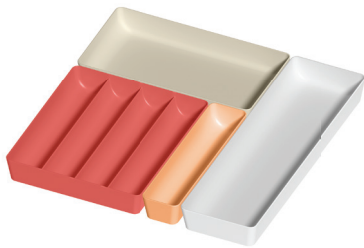

Drawer Organizer Sets

15" Drawer Set - \$36.99
2 pieces / 20" l x 11" w x 2" h

18" Drawer Set - \$41.99
3 pieces / 20" l x 14" w x 2" h

21" Drawer Set - \$46.99
3 pieces / 20" l x 17" w x 2" h

24" Drawer Set - \$51.99
4 pieces / 20" l x 20" w x 2" h

30" Drawer Set - \$60.99
5 pieces / 20" l x 26" w x 2" h

36" Drawer Set - \$70.99
6 pieces / 20" l x 32" w x 2" h

*Each set is built specifically to fit BOXI drawers and comes only in the color combination shown.

Drawer Organizers

Raspberry

12" l x 11" w x 2" h

Peach

12" l x 3" w x 2" h

Salt

20" l x 6" w x 2" h

Almond - Small

8" l x 11" w x 2" h

Almond - Large

8" l x 14" w x 2" h