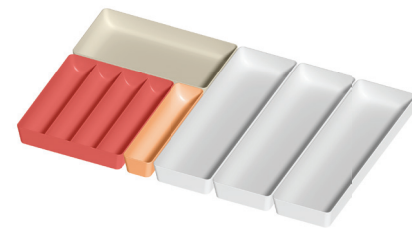

Drawer Organizer Sets

15" Drawer Set - \$36.99
2 pieces / 20" l x 11" w x 2" h

18" Drawer Set - \$41.99
3 pieces / 20" l x 14" w x 2" h

21" Drawer Set - \$46.99
3 pieces / 20" l x 17" w x 2" h

24" Drawer Set - \$51.99
4 pieces / 20" l x 20" w x 2" h

30" Drawer Set - \$60.99
5 pieces / 20" l x 26" w x 2" h

36" Drawer Set - \$70.99
6 pieces / 20" l x 32" w x 2" h

*Each set is built specifically to fit BOXI drawers and comes only in the color combination shown.

Drawer Organizers

Raspberry

12" l x 11" w x 2" h

Peach

12" l x 3" w x 2" h

Salt

20" l x 6" w x 2" h

Almond - Small

8" l x 11" w x 2" h

Almond - Large

8" l x 14" w x 2" h