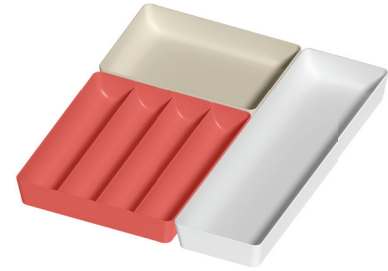

Drawer Organizer Sets

15" Drawer Set - \$36.99
2 pieces / 20" l x 11" w x 2" h

18" Drawer Set - \$41.99
3 pieces / 20" l x 14" w x 2" h

21" Drawer Set - \$46.99
3 pieces / 20" l x 17" w x 2" h

24" Drawer Set - \$51.99
4 pieces / 20" l x 20" w x 2" h

30" Drawer Set - \$60.99
5 pieces / 20" l x 26" w x 2" h

36" Drawer Set - \$70.99
6 pieces / 20" l x 32" w x 2" h

*Each set is built specifically to fit BOXI drawers and comes only in the color combination shown.

Drawer Organizers

Raspberry

12" l x 11" w x 2" h

Peach

12" l x 3" w x 2" h

Salt

20" l x 6" w x 2" h

Almond - Small

8" l x 11" w x 2" h

Almond - Large

8" l x 14" w x 2" h