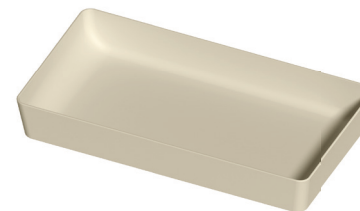

30" Drawer Set - \$60.99
5 pieces / 20" l x 26" w x 2" h

36" Drawer Set - \$70.99
6 pieces / 20" l x 32" w x 2" h

*Each set is built specifically to fit BOXI drawers and comes only in the color combination shown.

Drawer Organizers

Raspberry

12" l x 11" w x 2" h

Peach

12" l x 3" w x 2" h

Salt

20" l x 6" w x 2" h

Almond - Small

8" l x 11" w x 2" h

Almond - Large

8" l x 14" w x 2" h