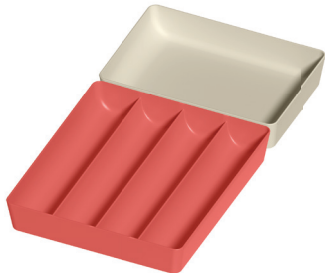

Drawer Organizer Sets

15" Drawer Set - \$36.99
2 pieces / 20" l x 11" w x 2" h

18" Drawer Set - \$41.99
3 pieces / 20" l x 14" w x 2" h

21" Drawer Set - \$46.99
3 pieces / 20" l x 17" w x 2" h

24" Drawer Set - \$51.99
4 pieces / 20" l x 20" w x 2" h

30" Drawer Set - \$60.99
5 pieces / 20" l x 26" w x 2" h

36" Drawer Set - \$70.99
6 pieces / 20" l x 32" w x 2" h

*Each set is built specifically to fit BOXI drawers and comes only in the color combination shown.

Drawer Organizers

Raspberry

12" l x 11" w x 2" h

Peach

12" l x 3" w x 2" h

Salt

20" l x 6" w x 2" h

Almond - Small

8" l x 11" w x 2" h

Almond - Large

8" l x 14" w x 2" h