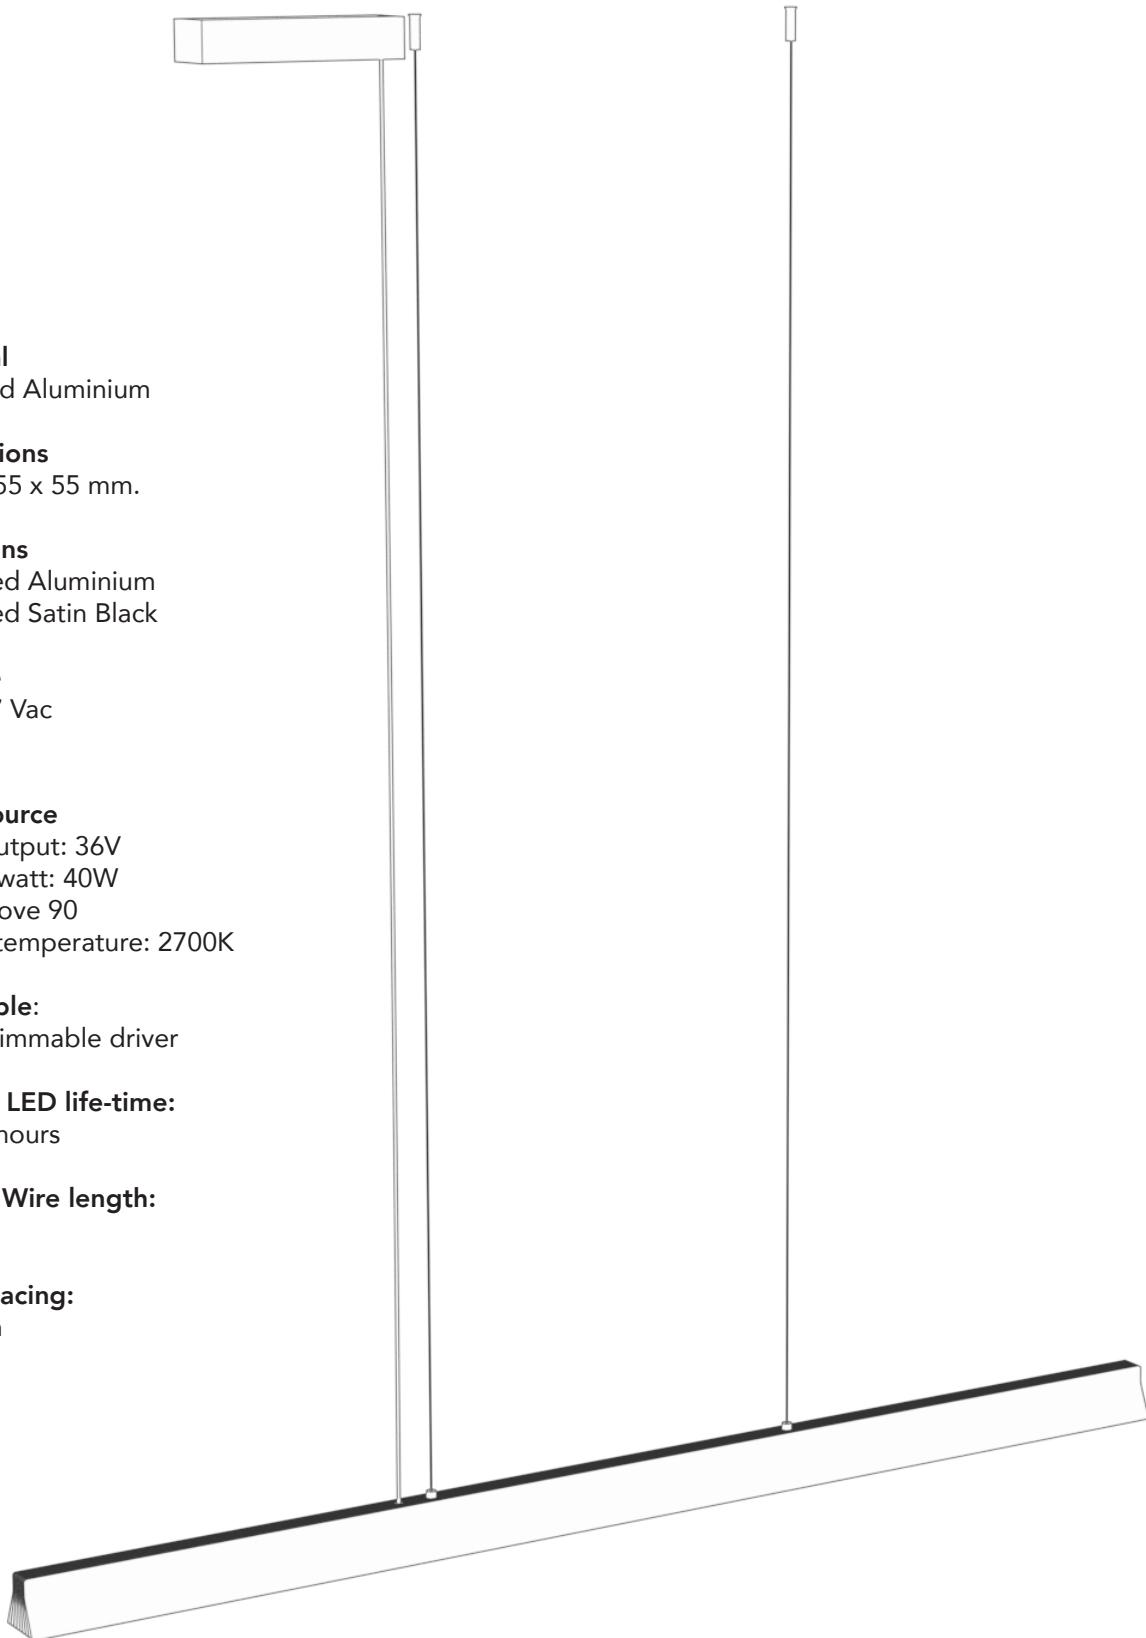

EXTRUDED ALUMINIUM LIGHT

MATIAS MOELLENBACH

Material

Extruded Aluminium

Dimensions

1250 x 55 x 55 mm.

Variations

Anodized Aluminium
Anodized Satin Black

Voltage

100-277 Vac

Light source

Light Output: 36V
Lumen/watt: 40W
CRI: Above 90
Colour temperature: 2700K

Dimmable:

1-10V dimmable driver

Approx LED life-time:

50.000 hours

Cord & Wire length:

300cm

Wire spacing:

380 mm

Installation Manual:

<https://www.matiasmoellenbach.com/pages/ealguide>