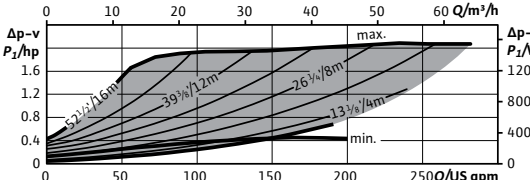

Wilo-Stratos MAXO

Project:	
Engineer:	
Contractor:	
Submitted By:	Date:
Approved By:	Date:

Tag #	Model #	Flow	Head	Control Mode	Cycle	Phase	Voltage
	Maxo 3x3-52				60Hz	1~	230-240V

Product Info

Brand	Wilo
Product Description	Stratos MAXO 3x3-52
Article Number	2164619
Net Weight (approx.)	72 lbs

Hydraulic Data

Max Operating Pressure PN	145 PSI
Min. Suction Head (122°F)	10 PSI
Min. Suction Head (203°F)	21.3 PSI
Min. Suction Head (230°F)	32.7 PSI
Min. Fluid Temp.	14°F
Max Fluid Temp.	230°F
Min. Ambient Temp	14°F
Max. Ambient Temp	104°F

Dia.	3"
ØD	7 9/16"
Ød	5 1/16"
Øk	6"
n x d _L	4 x 3/4"

Materials

Pump Housing	EN-GJL-250
Impeller	PPS-GF40
Shaft	X30Cr13
Bearing	Carbon, antimony-impregnated

Motor Data

Mains Connection	1~230-240 V ±10%, 50/60Hz
Motor Type	EMC
Rated Power P ₂	2.038 hp
Min. Speed n _{min}	400 RPM
Max. Speed n _{max}	3200 RPM
Power Consumption P _{1,max}	2.206 hp
Power Consumption P _{1,min}	0.020 hp
Max Current (1~230V) I _{max}	7.14 A
Min Current (1~230V) I _{min}	0.3 A
Insulation Class	F
Protection Class	Enclosure 2