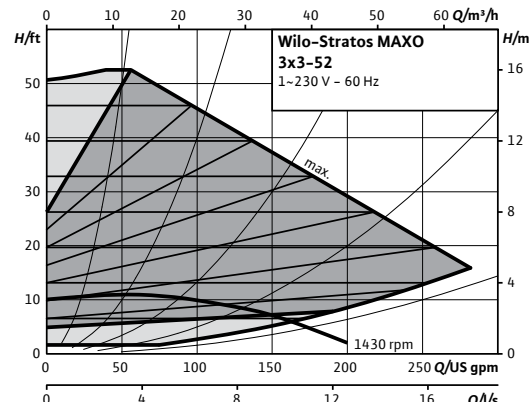

Wilo-Stratos MAXO

Project:	
Engineer:	
Contractor:	
Submitted By:	Date:
Approved By:	Date:

Tag #	Model #	Flow	Head	Control Mode	Cycle	Phase	Voltage
	Maxo 3x3-52				60Hz	1~	230-240V

Product Info

Brand	Wilo
Product Description	Stratos MAXO 3x3-52
Article Number	2164619
Net Weight (approx.)	72 lbs

Hydraulic Data

Max Operating Pressure PN	145 PSI
Min. Suction Head (122°F)	10 PSI
Min. Suction Head (203°F)	21.3 PSI
Min. Suction Head (230°F)	32.7 PSI
Min. Fluid Temp.	14°F
Max Fluid Temp.	230°F
Min. Ambient Temp	14°F
Max. Ambient Temp	104°F

Dia.	3"
ØD	7 9/16"
Ød	5 1/16"
Øk	6"
n x d _L	4 x 3/4"

Materials

Pump Housing	EN-GJL-250
Impeller	PPS-GF40
Shaft	X30Cr13
Bearing	Carbon, antimony-impregnated

Motor Data

Mains Connection	1~230-240 V ±10%, 50/60Hz
Motor Type	EMC
Rated Power P ₂	2.038 hp
Min. Speed n _{min}	400 RPM
Max. Speed n _{max}	3200 RPM
Power Consumption P _{1,max}	2.206 hp
Power Consumption P _{1,min}	0.020 hp
Max Current (1~230V) I _{max}	7.14 A
Min Current (1~230V) I _{min}	0.3 A
Insulation Class	F
Protection Class	Enclosure 2