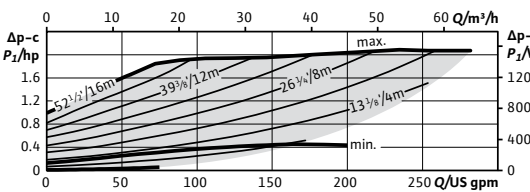

Wilo-Stratos MAXO

Project:	
Engineer:	
Contractor:	
Submitted By:	Date:
Approved By:	Date:

Tag #	Model #	Flow	Head	Control Mode	Cycle	Phase	Voltage
	Maxo 3x3-52				60Hz	1~	230-240V

Product Info

Brand	Wilo
Product Description	Stratos MAXO 3x3-52
Article Number	2164619
Net Weight (approx.)	72 lbs

Hydraulic Data

Max Operating Pressure PN	145 PSI
Min. Suction Head (122°F)	10 PSI
Min. Suction Head (203°F)	21.3 PSI
Min. Suction Head (230°F)	32.7 PSI
Min. Fluid Temp.	14°F
Max Fluid Temp.	230°F
Min. Ambient Temp	14°F
Max. Ambient Temp	104°F

Dia.	3"
ØD	7 9/16"
Ød	5 1/16"
Øk	6"
n x d _L	4 x 3/4"

Materials

Pump Housing	EN-GJL-250
Impeller	PPS-GF40
Shaft	X30Cr13
Bearing	Carbon, antimony-impregnated

Motor Data

Mains Connection	1~230-240 V ±10%, 50/60Hz
Motor Type	EMC
Rated Power P ₂	2.038 hp
Min. Speed n _{min}	400 RPM
Max. Speed n _{max}	3200 RPM
Power Consumption P _{1,max}	2.206 hp
Power Consumption P _{1,min}	0.020 hp
Max Current (1~230V) I _{max}	7.14 A
Min Current (1~230V) I _{min}	0.3 A
Insulation Class	F
Protection Class	Enclosure 2