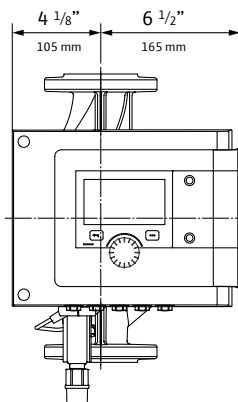

Dia.	3"
ØD	7 9/16"
Ød	5 1/16"
Øk	6"
n x d _L	4 x 3/4"

Materials

Pump Housing	EN-GJL-250
Impeller	PPS-GF40
Shaft	X30Cr13
Bearing	Carbon, antimony-impregnated

Motor Data

Mains Connection	1~230-240 V ±10%, 50/60Hz
Motor Type	EMC
Rated Power P ₂	2.038 hp
Min. Speed n _{min}	400 RPM
Max. Speed n _{max}	3200 RPM
Power Consumption P _{1,max}	2.206 hp
Power Consumption P _{1,min}	0.020 hp
Max Current (1~230V) I _{max}	7.14 A
Min Current (1~230V) I _{min}	0.3 A
Insulation Class	F
Protection Class	Enclosure 2

Installation Dimensions

Pipe Connection (discharge)	3"
Pipe Connection (suction)	3"
Flange to Flange	14"

WILO USA LLC
+1 262 204-6600
www.wilo-usa.com
info.us@wilo.com

WILO Canada Inc.
+1 403 276-9456
www.wilo-canada.com
info@wilo-canada.com