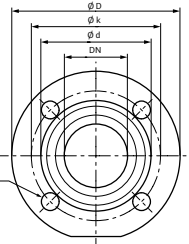

Wilo-Stratos MAXO

Project:	
Engineer:	
Contractor:	
Submitted By:	Date:
Approved By:	Date:

Tag #	Model #	Flow	Head	Control Mode	Cycle	Phase	Voltage
	Maxo 3x3-52				60Hz	1~	230-240V

Product Info

Brand	Wilo
Product Description	Stratos MAXO 3x3-52
Article Number	2164619
Net Weight (approx.)	72 lbs

Hydraulic Data

Max Operating Pressure PN	145 PSI
Min. Suction Head (122°F)	10 PSI
Min. Suction Head (203°F)	21.3 PSI
Min. Suction Head (230°F)	32.7 PSI
Min. Fluid Temp.	14°F
Max Fluid Temp.	230°F
Min. Ambient Temp	14°F
Max. Ambient Temp	104°F

Immersion Temp. Sensor PT 1000 AA	<input type="checkbox"/>
Immersion Sleeve G 1/2", 45mm	<input type="checkbox"/>
Pipe Surface Contact Sensor PT 1000 B	<input type="checkbox"/>
Immersion Sleeve G 1/2", 100mm	<input type="checkbox"/>

Dia.	3"
ØD	7 9/16"
Ød	5 1/16"
Øk	6"
n x d _L	4 x 3/4"

Materials

Pump Housing	EN-GJL-250
Impeller	PPS-GF40
Shaft	X30Cr13
Bearing	Carbon, antimony-impregnated

Motor Data

Mains Connection	1~230-240 V ±10%, 50/60Hz
Motor Type	EMC
Rated Power P ₂	2.038 hp
Min. Speed n _{min}	400 RPM
Max. Speed n _{max}	3200 RPM
Power Consumption P _{1,max}	2.206 hp
Power Consumption P _{1,min}	0.020 hp
Max Current (1~230V) I _{max}	7.14 A
Min Current (1~230V) I _{min}	0.3 A
Insulation Class	F
Protection Class	Enclosure 2