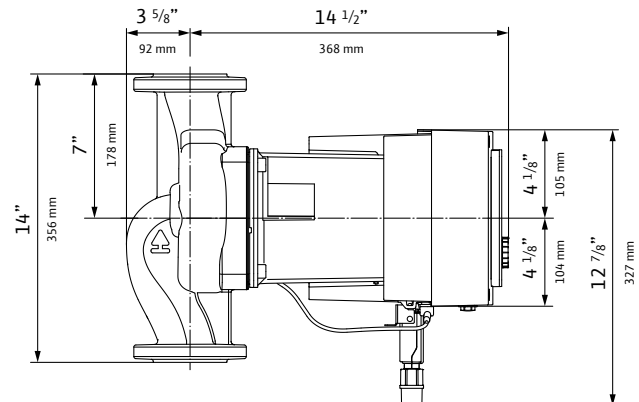

Immersion Temp. Sensor PT 1000 AA	<input type="checkbox"/>
Immersion Sleeve G 1/2", 45mm	<input type="checkbox"/>
Pipe Surface Contact Sensor PT 1000 B	<input type="checkbox"/>
Immersion Sleeve G 1/2", 100mm	<input type="checkbox"/>

Dia.	3"
ØD	7 9/16"
Ød	5 1/16"
Øk	6"
n x d _L	4 x 3/4"

Materials

Pump Housing	EN-GJL-250
Impeller	PPS-GF40
Shaft	X30Cr13
Bearing	Carbon, antimony-impregnated

Motor Data

Mains Connection	1~230-240 V ±10%, 50/60Hz
Motor Type	EMC
Rated Power P ₂	2.038 hp
Min. Speed n _{min}	400 RPM
Max. Speed n _{max}	3200 RPM
Power Consumption P _{1,max}	2.206 hp
Power Consumption P _{1,min}	0.020 hp
Max Current (1~230V) I _{max}	7.14 A
Min Current (1~230V) I _{min}	0.3 A
Insulation Class	F
Protection Class	Enclosure 2

Installation Dimensions

Pipe Connection (discharge)	3"
Pipe Connection (suction)	3"
Flange to Flange	14"

WILO USA LLC
+1 262 204-6600
www.wilo-usa.com
info.us@wilo.com

WILO Canada Inc.
+1 403 276-9456
www.wilo-canada.com
info@wilo-canada.com