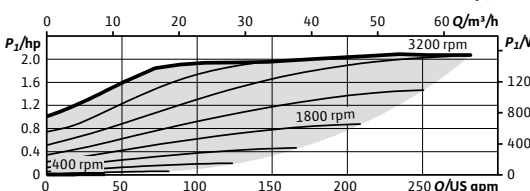

Wilo-Stratos MAXO

Project:	
Engineer:	
Contractor:	
Submitted By:	Date:
Approved By:	Date:

Tag #	Model #	Flow	Head	Control Mode	Cycle	Phase	Voltage
	Maxo 3x3-52				60Hz	1~	230-240V

Product Info

Brand	Wilo
Product Description	Stratos MAXO 3x3-52
Article Number	2164619
Net Weight (approx.)	72 lbs

Hydraulic Data

Max Operating Pressure PN	145 PSI
Min. Suction Head (122°F)	10 PSI
Min. Suction Head (203°F)	21.3 PSI
Min. Suction Head (230°F)	32.7 PSI
Min. Fluid Temp.	14°F
Max Fluid Temp.	230°F
Min. Ambient Temp	14°F
Max. Ambient Temp	104°F

Dia.	3"
ØD	7 9/16"
Ød	5 1/16"
Øk	6"
n x d _L	4 x 3/4"

Materials

Pump Housing	EN-GJL-250
Impeller	PPS-GF40
Shaft	X30Cr13
Bearing	Carbon, antimony-impregnated

Motor Data

Mains Connection	1~230-240 V ±10%, 50/60Hz
Motor Type	EMC
Rated Power P ₂	2.038 hp
Min. Speed n _{min}	400 RPM
Max. Speed n _{max}	3200 RPM
Power Consumption P _{1,max}	2.206 hp
Power Consumption P _{1,min}	0.020 hp
Max Current (1~230V) I _{max}	7.14 A
Min Current (1~230V) I _{min}	0.3 A
Insulation Class	F
Protection Class	Enclosure 2