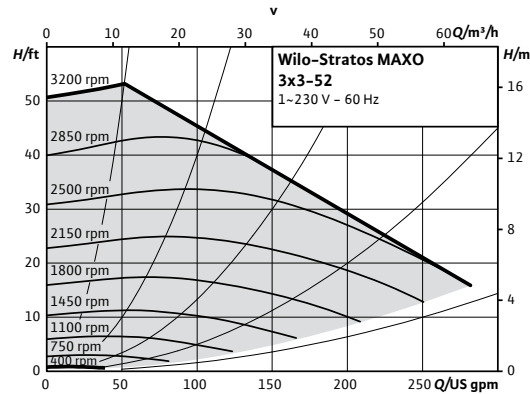

Wilo-Stratos MAXO

Project:	
Engineer:	
Contractor:	
Submitted By:	Date:
Approved By:	Date:

Tag #	Model #	Flow	Head	Control Mode	Cycle	Phase	Voltage
	Maxo 3x3-52				60Hz	1~	230-240V

Product Info

Brand	Wilo
Product Description	Stratos MAXO 3x3-52
Article Number	2164619
Net Weight (approx.)	72 lbs

Dia.	3"
ØD	7 9/16"
Ød	5 1/16"
Øk	6"
n x d _L	4 x 3/4"

Materials

Pump Housing	EN-GJL-250
Impeller	PPS-GF40
Shaft	X30Cr13
Bearing	Carbon, antimony-impregnated

Motor Data

Mains Connection	1~230-240 V ±10%, 50/60Hz
Motor Type	EMC
Rated Power P ₂	2.038 hp
Min. Speed n _{min}	400 RPM
Max. Speed n _{max}	3200 RPM
Power Consumption P _{1,max}	2.206 hp
Power Consumption P _{1,min}	0.020 hp
Max Current (1~230V) I _{max}	7.14 A
Min Current (1~230V) I _{min}	0.3 A
Insulation Class	F
Protection Class	Enclosure 2