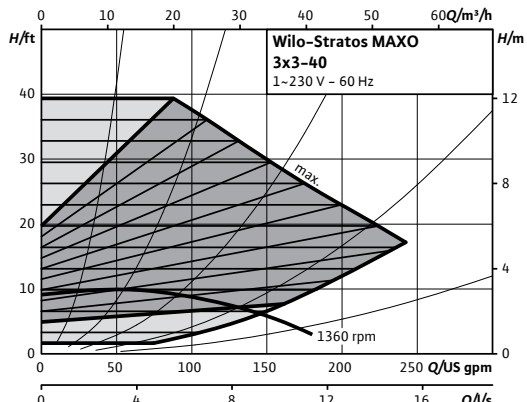

WILO USA LLC +1 262 204-6600 www.wilo-usa.com info.us@wilo.com	WILO Canada Inc. +1 403 276-9456 www.wilo-canada.com info@wilo-canada.com	WILO Mexico +52 442 167 00 32 www.wilo-mexico.com info@wilo.com.mx