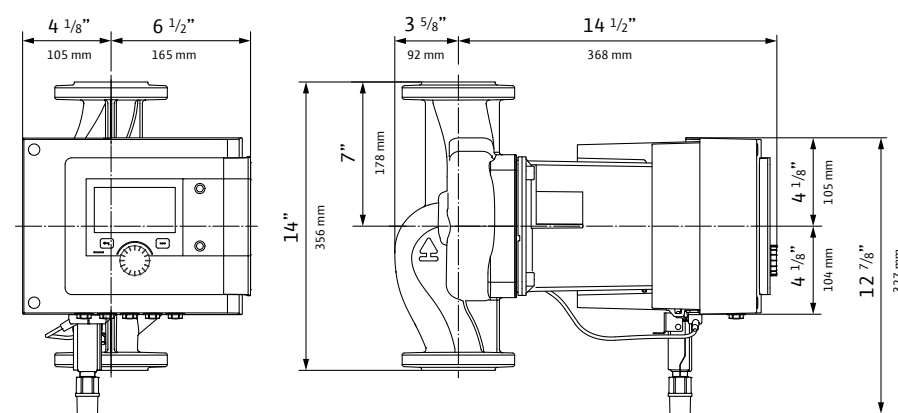

WILO USA LLC +1 262 204-6600 www.wilo-usa.com info.us@wilo.com	WILO Canada Inc. +1 403 276-9456 www.wilo-canada.com info@wilo-canada.com	WILO Mexico +52 442 167 00 32 www.wilo-mexico.com info@wilo.com.mx