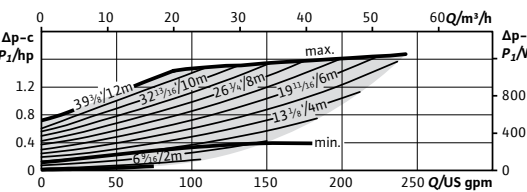

WILO USA LLC +1 262 204-6600 www.wilo-usa.com info.us@wilo.com	WILO Canada Inc. +1 403 276-9456 www.wilo-canada.com info@wilo-canada.com	WILO Mexico +52 442 167 00 32 www.wilo-mexico.com info@wilo.com.mx