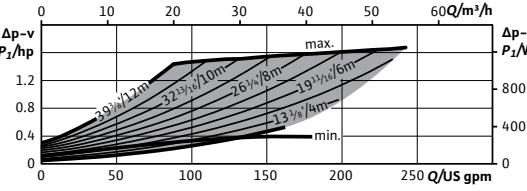

WILO USA LLC +1 262 204-6600 www.wilo-usa.com info.us@wilo.com	WILO Canada Inc. +1 403 276-9456 www.wilo-canada.com info@wilo-canada.com	WILO Mexico +52 442 167 00 32 www.wilo-mexico.com info@wilo.com.mx