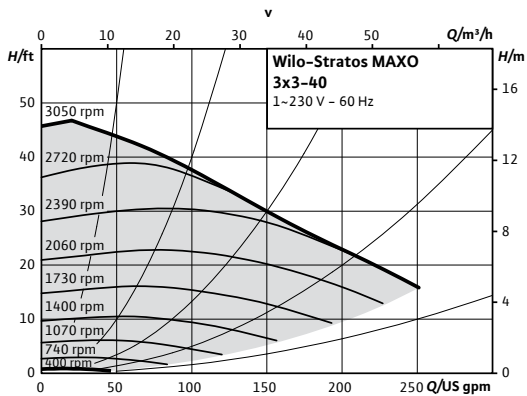

Wilo-Stratos MAXO

		Project:					
		Engineer:					
		Contractor:					
		Submitted By:			Date:		
		Approved By:			Date:		
Tag #	Model #	Flow	Head	Control Mode	Cycle	Phase	Voltage
	Maxo 3x3-40				60Hz	1~	230-240V

Product Info

Brand	Wilo
Product Description	Stratos MAXO 3x3-40
Article Number	2164618
Net Weight (approx.)	72 lbs

Materials

Pump Housing	EN-GJL-250
Impeller	PPS-GF40
Shaft	X30Cr13
Bearing	Carbon, antimony-impregnated