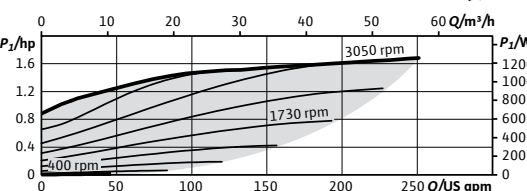

WILO USA LLC +1 262 204-6600 www.wilo-usa.com info.us@wilo.com	WILO Canada Inc. +1 403 276-9456 www.wilo-canada.com info@wilo-canada.com	WILO Mexico +52 442 167 00 32 www.wilo-mexico.com info@wilo.com.mx