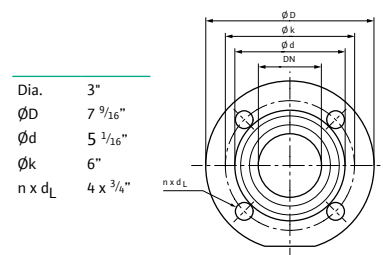

WILO USA LLC +1 262 204-6600 www.wilo-usa.com info.us@wilo.com	WILO Canada Inc. +1 403 276-9456 www.wilo-canada.com info@wilo-canada.com	WILO Mexico +52 442 167 00 32 www.wilo-mexico.com info@wilo.com.mx