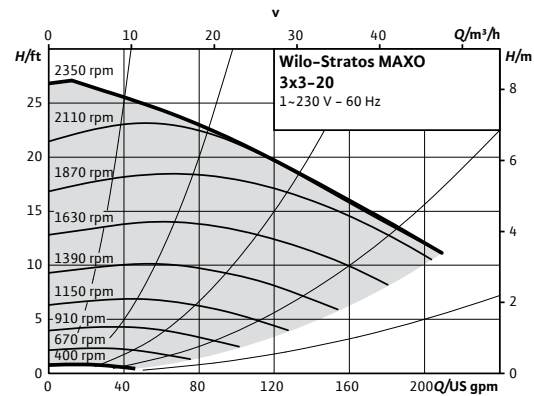

Wilo-Stratos MAXO

		Project:					
		Engineer:					
		Contractor:					
		Submitted By:			Date:		
		Approved By:			Date:		
Tag #	Model #	Flow	Head	Control Mode	Cycle	Phase	Voltage
	Maxo 3x3-20				60Hz	1~	230-240V

Product Info

Brand	Wilo
Product Description	Stratos MAXO 3x3-20
Article Number	2164617
Net Weight (approx.)	70 lbs

Hydraulic Data

Max Operating Pressure PN	145 PSI
Min. Suction Head (122°F)	10 PSI
Min. Suction Head (203°F)	21.3 PSI
Min. Suction Head (230°F)	32.7 PSI
Min. Fluid Temp.	14°F
Max Fluid Temp.	230°F
Min. Ambient Temp	14°F
Max. Ambient Temp	104°F

Materials

Pump Housing	EN-GJL-250
Impeller	PPS-GF40
Shaft	X30Cr13
Bearing	Carbon, antimony-impregnated

Motor Data

Mains Connection	1-230-240 V ±10%, 50/60Hz
Motor Type	ECM
Rated Power P ₂	0.995 hp
Min. Speed n _{min}	400 RPM
Max. Speed n _{max}	2350 RPM
Power Consumption P _{1,max}	1.093 hp
Power Consumption P _{1,min}	0.020 hp
Max Current (1-230V) I _{max}	3.54 A
Min Current (1-230V) I _{min}	0.3 A
Insulation Class	F
Protection Class	Enclosure 2