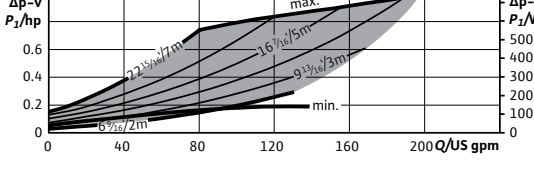

Wilo-Stratos MAXO

		Project:					
		Engineer:					
		Contractor:					
		Submitted By:			Date:		
		Approved By:			Date:		
Tag #	Model #	Flow	Head	Control Mode	Cycle	Phase	Voltage
	Maxo 3x3-20				60Hz	1~	230-240V

Product Info

Brand	Wilo
Product Description	Stratos MAXO 3x3-20
Article Number	2164617
Net Weight (approx.)	70 lbs

Hydraulic Data

Max Operating Pressure PN	145 PSI
Min. Suction Head (122°F)	10 PSI
Min. Suction Head (203°F)	21.3 PSI
Min. Suction Head (230°F)	32.7 PSI
Min. Fluid Temp.	14°F
Max Fluid Temp.	230°F
Min. Ambient Temp	14°F
Max. Ambient Temp	104°F

Materials

Pump Housing	EN-GJL-250
Impeller	PPS-GF40
Shaft	X30Cr13
Bearing	Carbon, antimony-impregnated

Motor Data

Mains Connection	1-230-240 V ±10%, 50/60Hz
Motor Type	ECM
Rated Power P ₂	0.995 hp
Min. Speed n _{min}	400 RPM
Max. Speed n _{max}	2350 RPM
Power Consumption P _{1,max}	1.093 hp
Power Consumption P _{1,min}	0.020 hp
Max Current (1-230V) I _{max}	3.54 A
Min Current (1-230V) I _{min}	0.3 A
Insulation Class	F
Protection Class	Enclosure 2