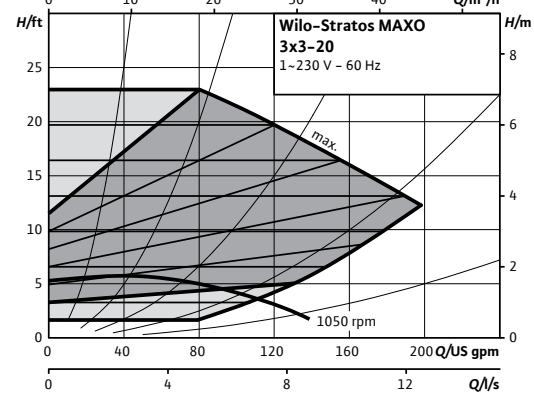

Wilo-Stratos MAXO

		Project:					
		Engineer:					
		Contractor:					
		Submitted By:			Date:		
		Approved By:			Date:		
Tag #	Model #	Flow	Head	Control Mode	Cycle	Phase	Voltage
	Maxo 3x3-20				60Hz	1~	230-240V

Product Info

Brand	Wilo
Product Description	Stratos MAXO 3x3-20
Article Number	2164617
Net Weight (approx.)	70 lbs

Hydraulic Data

Max Operating Pressure PN	145 PSI
Min. Suction Head (122°F)	10 PSI
Min. Suction Head (203°F)	21.3 PSI
Min. Suction Head (230°F)	32.7 PSI
Min. Fluid Temp.	14°F
Max Fluid Temp.	230°F
Min. Ambient Temp	14°F
Max. Ambient Temp	104°F

Materials

Pump Housing	EN-GJL-250
Impeller	PPS-GF40
Shaft	X30Cr13
Bearing	Carbon, antimony-impregnated

Motor Data

Mains Connection	1-230-240 V ±10%, 50/60Hz
Motor Type	ECM
Rated Power P ₂	0.995 hp
Min. Speed n _{min}	400 RPM
Max. Speed n _{max}	2350 RPM
Power Consumption P _{1,max}	1.093 hp
Power Consumption P _{1,min}	0.020 hp
Max Current (1-230V) I _{max}	3.54 A
Min Current (1-230V) I _{min}	0.3 A
Insulation Class	F
Protection Class	Enclosure 2