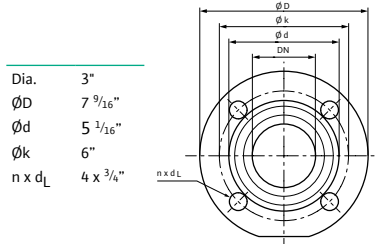

Immersion Temp. Sensor PT 1000 AA	<input type="checkbox"/>
Immersion Sleeve G 1/2", 45mm	<input type="checkbox"/>
Pipe Surface Contact Sensor PT 1000 B	<input type="checkbox"/>
Immersion Sleeve G 1/2", 100mm	<input type="checkbox"/>

Materials

Pump Housing	EN-GJL-250
Impeller	PPS-GF40
Shaft	X30Cr13
Bearing	Carbon, antimony-impregnated

Motor Data

Mains Connection	1-230-240 V ±10%, 50/60Hz
Motor Type	ECM
Rated Power P ₂	0.995 hp
Min. Speed n _{min}	400 RPM
Max. Speed n _{max}	2350 RPM
Power Consumption P _{1,max}	1.093 hp
Power Consumption P _{1,min}	0.020 hp
Max Current (1-230V) I _{max}	3.54 A
Min Current (1-230V) I _{min}	0.3 A
Insulation Class	F
Protection Class	Enclosure 2

Installation Dimensions

Pipe Connection (discharge)	3"
Pipe Connection (suction)	3"
Flange to Flange	14"

WILO USA LLC
+1 262 204-6600
www.wilo-usa.com
info.us@wilo.com

WILO Canada Inc.
+1 403 276-9456
www.wilo-canada.com
info@wilo-canada.com