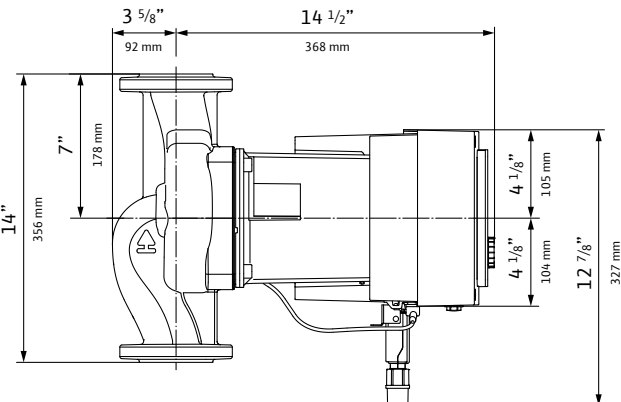

Immersion Temp. Sensor PT 1000 AA	<input type="checkbox"/>
Immersion Sleeve G 1/2", 45mm	<input type="checkbox"/>
Pipe Surface Contact Sensor PT 1000 B	<input type="checkbox"/>
Immersion Sleeve G 1/2", 100mm	<input type="checkbox"/>

Materials

Pump Housing	EN-GJL-250
Impeller	PPS-GF40
Shaft	X30Cr13
Bearing	Carbon, antimony-impregnated

Motor Data

Mains Connection	1-230-240 V ±10%, 50/60Hz
Motor Type	ECM
Rated Power P ₂	0.995 hp
Min. Speed n _{min}	400 RPM
Max. Speed n _{max}	2350 RPM
Power Consumption P _{1,max}	1.093 hp
Power Consumption P _{1,min}	0.020 hp
Max Current (1-230V) I _{max}	3.54 A
Min Current (1-230V) I _{min}	0.3 A
Insulation Class	F
Protection Class	Enclosure 2

Installation Dimensions

Pipe Connection (discharge)	3"
Pipe Connection (suction)	3"
Flange to Flange	14"

WILO USA LLC
+1 262 204-6600
www.wilo-usa.com
info.us@wilo.com

WILO Canada Inc.
+1 403 276-9456
www.wilo-canada.com
info@wilo-canada.com