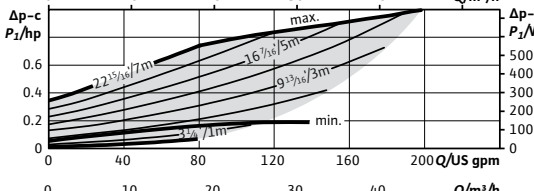

Wilo-Stratos MAXO

		Project:					
		Engineer:					
		Contractor:					
		Submitted By:			Date:		
		Approved By:			Date:		
Tag #	Model #	Flow	Head	Control Mode	Cycle	Phase	Voltage
	Maxo 3x3-20				60Hz	1~	230-240V

Product Info

Brand	Wilo
Product Description	Stratos MAXO 3x3-20
Article Number	2164617
Net Weight (approx.)	70 lbs

Hydraulic Data

Max Operating Pressure PN	145 PSI
Min. Suction Head (122°F)	10 PSI
Min. Suction Head (203°F)	21.3 PSI
Min. Suction Head (230°F)	32.7 PSI
Min. Fluid Temp.	14°F
Max Fluid Temp.	230°F
Min. Ambient Temp	14°F
Max. Ambient Temp	104°F

Materials

Pump Housing	EN-GJL-250
Impeller	PPS-GF40
Shaft	X30Cr13
Bearing	Carbon, antimony-impregnated

Motor Data

Mains Connection	1-230-240 V ±10%, 50/60Hz
Motor Type	ECM
Rated Power P ₂	0.995 hp
Min. Speed n _{min}	400 RPM
Max. Speed n _{max}	2350 RPM
Power Consumption P _{1,max}	1.093 hp
Power Consumption P _{1,min}	0.020 hp
Max Current (1-230V) I _{max}	3.54 A
Min Current (1-230V) I _{min}	0.3 A
Insulation Class	F
Protection Class	Enclosure 2