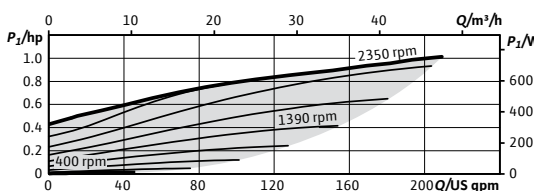

Wilo-Stratos MAXO

		Project:					
		Engineer:					
		Contractor:					
		Submitted By:			Date:		
		Approved By:			Date:		
Tag #	Model #	Flow	Head	Control Mode	Cycle	Phase	Voltage
	Maxo 3x3-20				60Hz	1~	230-240V

Product Info

Brand	Wilo
Product Description	Stratos MAXO 3x3-20
Article Number	2164617
Net Weight (approx.)	70 lbs

Hydraulic Data

Max Operating Pressure PN	145 PSI
Min. Suction Head (122°F)	10 PSI
Min. Suction Head (203°F)	21.3 PSI
Min. Suction Head (230°F)	32.7 PSI
Min. Fluid Temp.	14°F
Max Fluid Temp.	230°F
Min. Ambient Temp	14°F
Max. Ambient Temp	104°F

Materials

Pump Housing	EN-GJL-250
Impeller	PPS-GF40
Shaft	X30Cr13
Bearing	Carbon, antimony-impregnated

Motor Data

Mains Connection	1-230-240 V ±10%, 50/60Hz
Motor Type	ECM
Rated Power P ₂	0.995 hp
Min. Speed n _{min}	400 RPM
Max. Speed n _{max}	2350 RPM
Power Consumption P _{1,max}	1.093 hp
Power Consumption P _{1,min}	0.020 hp
Max Current (1-230V) I _{max}	3.54 A
Min Current (1-230V) I _{min}	0.3 A
Insulation Class	F
Protection Class	Enclosure 2