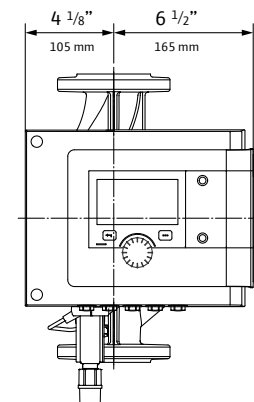

Installation Dimensions

Pipe Connection (discharge)	3"
Pipe Connection (suction)	3"
Flange to Flange	14"

WILO USA LLC
+1 262 204-6600
www.wilo-usa.com
info.us@wilo.com

WILO Canada Inc.
+1 403 276-9456
www.wilo-canada.com
info@wilo-canada.com