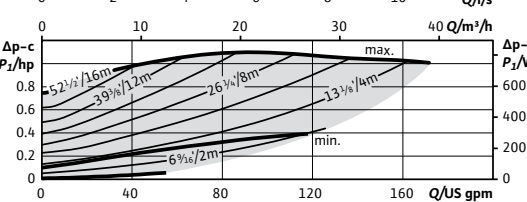

Installation Dimensions

Pipe Connection (discharge)	2"
Pipe Connection (suction)	2"
Flange to Flange	13 7/16"