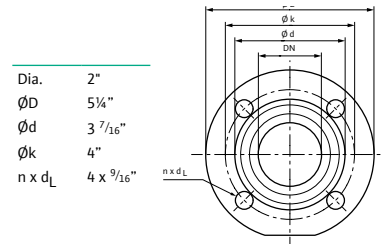

CIF Module Selection

- BACnet MS/TP
- Modbus RTU
- CANopen
- LON TP/FT-10
- PLR

Accessory Selection

- Immersion Temp. Sensor PT 1000 AA
- Immersion Sleeve G 1/2", 45mm
- Pipe Surface Contact Sensor PT 1000 B
- Immersion Sleeve G 1/2", 100mm

Installation Dimensions

Pipe Connection (discharge)	2"
Pipe Connection (suction)	2"
Flange to Flange	13 7/16"

WILO USA LLC
+1 262 204-6600
www.wilo-usa.com
info.us@wilo.com

WILO Canada Inc.
+1 403 276-9456
www.wilo-canada.com
info@wilo-canada.com