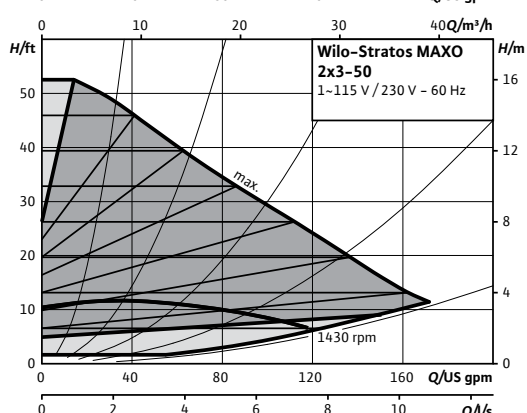

Installation Dimensions

Pipe Connection (discharge)	2"
Pipe Connection (suction)	2"
Flange to Flange	13 7/16"