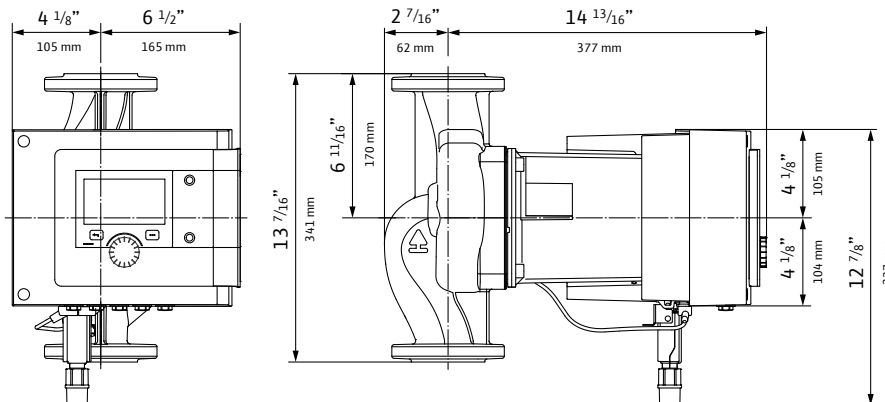

Product Info

Brand	Wilo
Product Description	Stratos MAXO 2x3-50
Article Number	2164616
Net Weight (approx.)	64 lbs

Materials

Pump Housing	EN-GJL-250
Impeller	PPS-GF40
Shaft	X30Cr13
Bearing	Carbon, antimony-impregnated

CIF Module Selection

- BACnet MS/TP
- Modbus RTU
- CANopen
- LON TP/FT-10
- PLR

Accessory Selection

- Immersion Temp. Sensor PT 1000 AA
- Immersion Sleeve G 1/2", 45mm
- Pipe Surface Contact Sensor PT 1000 B
- Immersion Sleeve G 1/2", 100mm

Installation Dimensions

Pipe Connection (discharge)	2"
Pipe Connection (suction)	2"
Flange to Flange	13 7/16"

WILO USA LLC
+1 262 204-6600
www.wilo-usa.com
info.us@wilo.com

WILO Canada Inc.
+1 403 276-9456
www.wilo-canada.com
info@wilo-canada.com