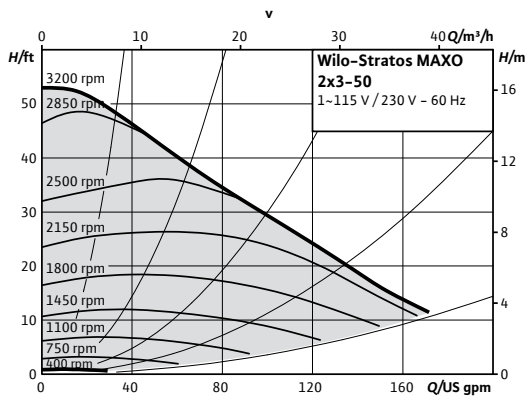

Wilo-Stratos MAXO

		Project:					
		Engineer:					
		Contractor:					
		Submitted By:			Date:		
		Approved By:			Date:		
Tag #	Model #	Flow	Head	Control Mode	Cycle	Phase	Voltage
	Maxo 2x3-50				60Hz	1~	115/230-240V

Product Info

Brand	Wilo
Product Description	Stratos MAXO 2x3-50
Article Number	2164616
Net Weight (approx.)	64 lbs

Materials

Pump Housing	EN-GJL-250
Impeller	PPS-GF40
Shaft	X30Cr13
Bearing	Carbon, antimony-impregnated