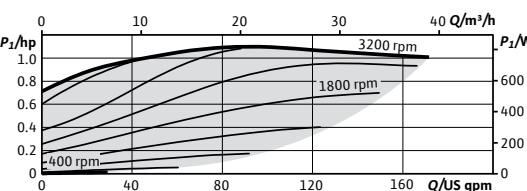

Installation Dimensions

Pipe Connection (discharge)	2"
Pipe Connection (suction)	2"
Flange to Flange	13 7/16"