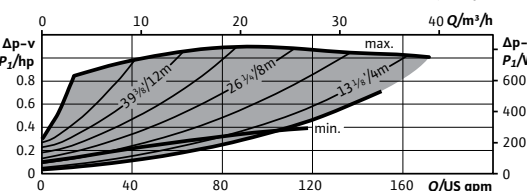

Installation Dimensions

Pipe Connection (discharge)	2"
Pipe Connection (suction)	2"
Flange to Flange	13 7/16"