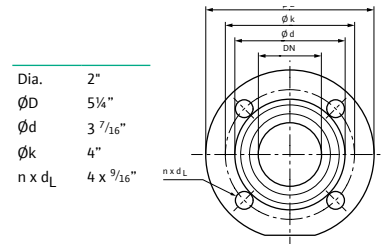

Wilo-Stratos MAXO

		Project:					
		Engineer:					
		Contractor:					
		Submitted By:			Date:		
		Approved By:			Date:		
Tag #	Model #	Flow	Head	Control Mode	Cycle	Phase	Voltage
	Maxo 2x3-25				60Hz	1~	230-240V

Product Info

Brand	Wilo
Product Description	Stratos MAXO 2x3-25
Article Number	2164614
Net Weight (approx.)	40 lbs

Materials

Pump Housing	EN-GJL-250
Impeller	PPS-GF40
Shaft	X30Cr13
Bearing	Carbon, antimony-impregnated

Hydraulic Data

Max Operating Pressure PN	145 PSI
Min. Suction Head (122°F)	7.1 PSI
Min. Suction Head (203°F)	17.1 PSI
Min. Suction Head (230°F)	25.6 PSI
Min. Fluid Temp.	14°F
Max Fluid Temp.	230°F
Min. Ambient Temp	14°F
Max. Ambient Temp	104°F

Motor Data

Mains Connection	1~230-240 V ±10%, 50/60Hz
Motor Type	ECM
Rated Power P₂	0.38 hp
Min. Speed n_{min}	450 RPM
Max. Speed n_{max}	3800 RPM
Power Consumption P_{1,max}	0.437 hp
Power Consumption P_{1,min}	0.013 hp
Max Current (1~230V) I_{max}	1.44 A
Min Current (1~230V) I_{min}	0.2 A
Insulation Class	F
Protection Class	Enclosure 2

CIF Module Selection

BACnet MS/TP	☐
Modbus RTU	☐
CANopen	☐
LON TP/FT-10	☐
PLR	☐

Accessory Selection

Immersion Temp. Sensor PT 1000 AA	☐
Immersion Sleeve G 1/2", 45mm	☐
Pipe Surface Contact Sensor PT 1000 B	☐
Immersion Sleeve G 1/2", 100mm	☐

Electrical Inputs

Analog Inputs (2x)	0-10V / 0-20mA / 4-20mA / PT 1000 Passive/Active +24V DC
Digital Inputs (2x)	Ext Off / Ext Min / Ext Max / Ext. MANUAL (BMS off) / External Key Lock / Switch heating, cooling
Wilo NET	Multi-Pump Communication
SSM	Fault Signal
SBM	Run Signal

Installation Dimensions

Pipe Connection (discharge)	2"
Pipe Connection (suction)	2"
Flange to Flange	9 1/2"

WILO USA LLC
+1 262 204-6600
www.wilo-usa.com
info.us@wilo.com

WILO Canada Inc.
+1 403 276-9456
www.wilo-canada.com
info@wilo-canada.com

WILO Mexico
+52 442 167 00 32
www.wilo-mexico.com
info@wilo.com.mx