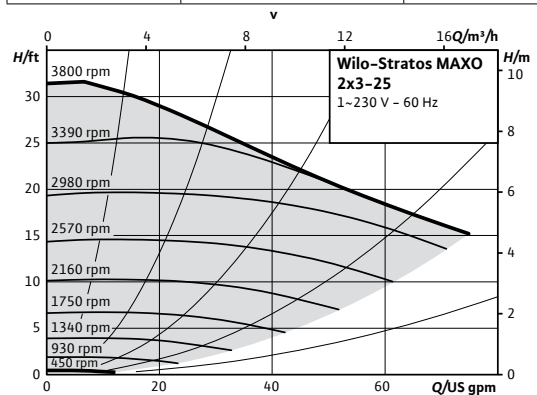

Wilo-Stratos MAXO

		Project:					
		Engineer:					
		Contractor:					
		Submitted By:			Date:		
		Approved By:			Date:		
Tag #	Model #	Flow	Head	Control Mode	Cycle	Phase	Voltage
	Maxo 2x3-25				60Hz	1~	230-240V

Product Info

Brand	Wilo
Product Description	Stratos MAXO 2x3-25
Article Number	2164614
Net Weight (approx.)	40 lbs

Materials

Pump Housing	EN-GJL-250
Impeller	PPS-GF40
Shaft	X30Cr13
Bearing	Carbon, antimony-impregnated