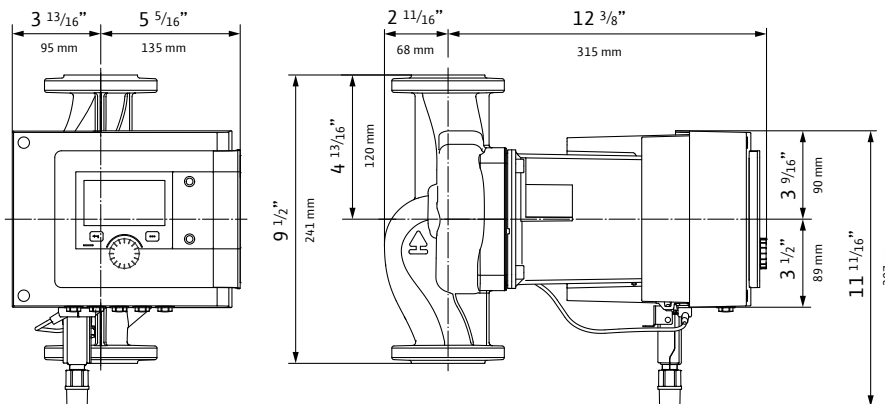

Immersion Temp. Sensor PT 1000 AA	<input type="checkbox"/>
Immersion Sleeve G 1/2", 45mm	<input type="checkbox"/>
Pipe Surface Contact Sensor PT 1000 B	<input type="checkbox"/>
Immersion Sleeve G 1/2", 100mm	<input type="checkbox"/>

Installation Dimensions

Pipe Connection (discharge)	2"
Pipe Connection (suction)	2"
Flange to Flange	9 1/2"

WILO USA LLC
+1 262 204-6600
www.wilo-usa.com
info.us@wilo.com

WILO Canada Inc.
+1 403 276-9456
www.wilo-canada.com
info@wilo-canada.com