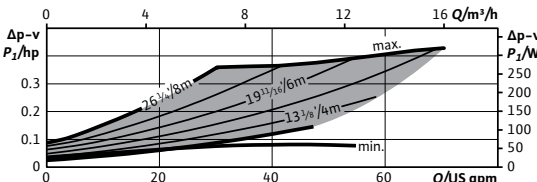

Wilo-Stratos MAXO

		Project:					
		Engineer:					
		Contractor:					
		Submitted By:			Date:		
		Approved By:			Date:		
Tag #	Model #	Flow	Head	Control Mode	Cycle	Phase	Voltage
	Maxo 2x3-25				60Hz	1~	230-240V

Product Info

Brand	Wilo
Product Description	Stratos MAXO 2x3-25
Article Number	2164614
Net Weight (approx.)	40 lbs

Materials

Pump Housing	EN-GJL-250
Impeller	PPS-GF40
Shaft	X30Cr13
Bearing	Carbon, antimony-impregnated

Hydraulic Data

Max Operating Pressure PN	145 PSI
Min. Suction Head (122°F)	7.1 PSI
Min. Suction Head (203°F)	17.1 PSI
Min. Suction Head (230°F)	25.6 PSI
Min. Fluid Temp.	14°F
Max Fluid Temp.	230°F
Min. Ambient Temp	14°F
Max. Ambient Temp	104°F

Motor Data

Mains Connection	1~230-240 V ±10%, 50/60Hz
Motor Type	ECM
Rated Power P₂	0.38 hp
Min. Speed n_{min}	450 RPM
Max. Speed n_{max}	3800 RPM
Power Consumption P_{1,max}	0.437 hp
Power Consumption P_{1,min}	0.013 hp
Max Current (1~230V) I_{max}	1.44 A
Min Current (1~230V) I_{min}	0.2 A
Insulation Class	F
Protection Class	Enclosure 2

CIF Module Selection

BACnet MS/TP	☐
Modbus RTU	☐
CANopen	☐
LON TP/FT-10	☐
PLR	☐

Accessory Selection

Immersion Temp. Sensor PT 1000 AA	☐
Immersion Sleeve G 1/2", 45mm	☐
Pipe Surface Contact Sensor PT 1000 B	☐
Immersion Sleeve G 1/2", 100mm	☐

Electrical Inputs

Analog Inputs (2x)	0-10V / 0-20mA / 4-20mA / PT 1000 Passive/Active +24V DC
Digital Inputs (2x)	Ext Off / Ext Min / Ext Max / Ext. MANUAL (BMS off) / External Key Lock / Switch heating, cooling
Wilo NET	Multi-Pump Communication
SSM	Fault Signal
SBM	Run Signal

Installation Dimensions

Pipe Connection (discharge)	2"
Pipe Connection (suction)	2"
Flange to Flange	9 1/2"

WILO USA LLC
+1 262 204-6600
www.wilo-usa.com
info.us@wilo.com

WILO Canada Inc.
+1 403 276-9456
www.wilo-canada.com
info@wilo-canada.com

WILO Mexico
+52 442 167 00 32
www.wilo-mexico.com
info@wilo.com.mx