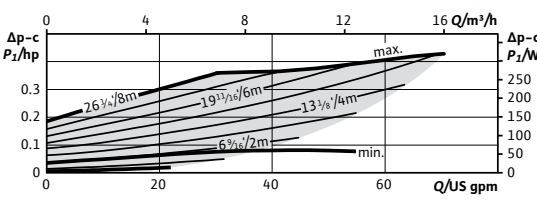

Wilo-Stratos MAXO

		Project:					
		Engineer:					
		Contractor:					
		Submitted By:			Date:		
		Approved By:			Date:		
Tag #	Model #	Flow	Head	Control Mode	Cycle	Phase	Voltage
	Maxo 2x3-25				60Hz	1~	230-240V

Product Info

Brand	Wilo
Product Description	Stratos MAXO 2x3-25
Article Number	2164614
Net Weight (approx.)	40 lbs

Materials

Pump Housing	EN-GJL-250
Impeller	PPS-GF40
Shaft	X30Cr13
Bearing	Carbon, antimony-impregnated

Hydraulic Data

Max Operating Pressure PN	145 PSI
Min. Suction Head (122°F)	7.1 PSI
Min. Suction Head (203°F)	17.1 PSI
Min. Suction Head (230°F)	25.6 PSI
Min. Fluid Temp.	14°F
Max Fluid Temp.	230°F
Min. Ambient Temp	14°F
Max. Ambient Temp	104°F

Motor Data

Mains Connection	1~230-240 V ±10%, 50/60Hz
Motor Type	ECM
Rated Power P₂	0.38 hp
Min. Speed n_{min}	450 RPM
Max. Speed n_{max}	3800 RPM
Power Consumption P_{1,max}	0.437 hp
Power Consumption P_{1,min}	0.013 hp
Max Current (1~230V) I_{max}	1.44 A
Min Current (1~230V) I_{min}	0.2 A
Insulation Class	F
Protection Class	Enclosure 2

CIF Module Selection

BACnet MS/TP	☐
Modbus RTU	☐
CANopen	☐
LON TP/FT-10	☐
PLR	☐

Accessory Selection

Immersion Temp. Sensor PT 1000 AA	☐
Immersion Sleeve G 1/2", 45mm	☐
Pipe Surface Contact Sensor PT 1000 B	☐
Immersion Sleeve G 1/2", 100mm	☐

Electrical Inputs

Analog Inputs (2x)	0-10V / 0-20mA / 4-20mA / PT 1000 Passive/Active +24V DC
Digital Inputs (2x)	Ext Off / Ext Min / Ext Max / Ext. MANUAL (BMS off) / External Key Lock / Switch heating, cooling
Wilo NET	Multi-Pump Communication
SSM	Fault Signal
SBM	Run Signal

Installation Dimensions

Pipe Connection (discharge)	2"
Pipe Connection (suction)	2"
Flange to Flange	9 1/2"

WILO USA LLC
+1 262 204-6600
www.wilo-usa.com
info.us@wilo.com

WILO Canada Inc.
+1 403 276-9456
www.wilo-canada.com
info@wilo-canada.com

WILO Mexico
+52 442 167 00 32
www.wilo-mexico.com
info@wilo.com.mx