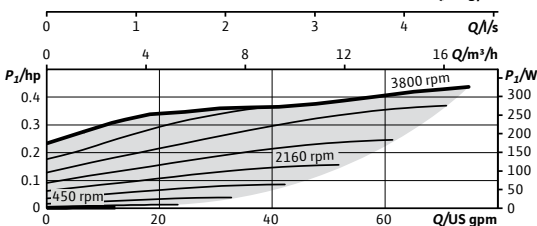

CIF Module Selection

BACnet MS/TP	☐
Modbus RTU	☐
CANopen	☐
LON TP/FT-10	☐
PLR	☐

Accessory Selection

Immersion Temp. Sensor PT 1000 AA	☐
Immersion Sleeve G 1/2", 45mm	☐
Pipe Surface Contact Sensor PT 1000 B	☐
Immersion Sleeve G 1/2", 100mm	☐

Electrical Inputs

Analog Inputs (2x)	0-10V / 0-20mA / 4-20mA / PT 1000 Passive/Active +24V DC
Digital Inputs (2x)	Ext Off / Ext Min / Ext Max / Ext. MANUAL (BMS off) / External Key Lock / Switch heating, cooling
Wilo NET	Multi-Pump Communication
SSM	Fault Signal
SBM	Run Signal