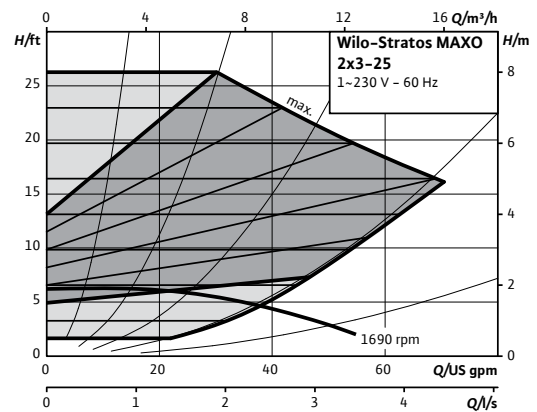

Wilo-Stratos MAXO

		Project:					
		Engineer:					
		Contractor:					
		Submitted By:			Date:		
		Approved By:			Date:		
Tag #	Model #	Flow	Head	Control Mode	Cycle	Phase	Voltage
	Maxo 2x3-25				60Hz	1~	230-240V

Product Info

Brand	Wilo
Product Description	Stratos MAXO 2x3-25
Article Number	2164614
Net Weight (approx.)	40 lbs

Materials

Pump Housing	EN-GJL-250
Impeller	PPS-GF40
Shaft	X30Cr13
Bearing	Carbon, antimony-impregnated

Hydraulic Data

Max Operating Pressure PN	145 PSI
Min. Suction Head (122°F)	7.1 PSI
Min. Suction Head (203°F)	17.1 PSI
Min. Suction Head (230°F)	25.6 PSI
Min. Fluid Temp.	14°F
Max Fluid Temp.	230°F
Min. Ambient Temp	14°F
Max. Ambient Temp	104°F

Motor Data

Mains Connection	1~230-240 V ±10%, 50/60Hz
Motor Type	ECM
Rated Power P₂	0.38 hp
Min. Speed n_{min}	450 RPM
Max. Speed n_{max}	3800 RPM
Power Consumption P_{1,max}	0.437 hp
Power Consumption P_{1,min}	0.013 hp
Max Current (1~230V) I_{max}	1.44 A
Min Current (1~230V) I_{min}	0.2 A
Insulation Class	F
Protection Class	Enclosure 2

CIF Module Selection

BACnet MS/TP	☐
Modbus RTU	☐
CANopen	☐
LON TP/FT-10	☐
PLR	☐

Accessory Selection

Immersion Temp. Sensor PT 1000 AA	☐
Immersion Sleeve G 1/2", 45mm	☐
Pipe Surface Contact Sensor PT 1000 B	☐
Immersion Sleeve G 1/2", 100mm	☐

Electrical Inputs

Analog Inputs (2x)	0-10V / 0-20mA / 4-20mA / PT 1000 Passive/Active +24V DC
Digital Inputs (2x)	Ext Off / Ext Min / Ext Max / Ext. MANUAL (BMS off) / External Key Lock / Switch heating, cooling
Wilo NET	Multi-Pump Communication
SSM	Fault Signal
SBM	Run Signal

Installation Dimensions

Pipe Connection (discharge)	2"
Pipe Connection (suction)	2"
Flange to Flange	9 1/2"

WILO USA LLC
+1 262 204-6600
www.wilo-usa.com
info.us@wilo.com

WILO Canada Inc.
+1 403 276-9456
www.wilo-canada.com
info@wilo-canada.com

WILO Mexico
+52 442 167 00 32
www.wilo-mexico.com
info@wilo.com.mx