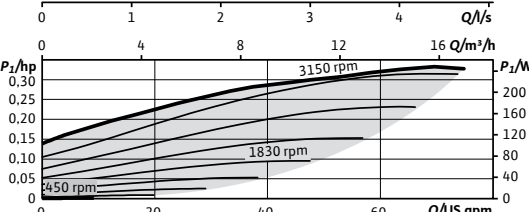

Wilo-Stratos MAXO

Project:	
Engineer:	
Contractor:	
Submitted By:	Date:
Approved By:	Date:

Tag #	Model #	Flow	Head	Control Mode	Cycle	Phase	Voltage
	Maxo 2x3-20				60Hz	1~	230-240V

Product Info

Brand	Wilo
Product Description	Stratos MAXO 2x3-20
Article Number	2164613
Net Weight (approx.)	30 lbs

Materials

Pump Housing	EN-GJL-250
Impeller	PPS-GF40
Shaft	1.4122
Bearing	Carbon, antimony-impregnated

Hydraulic Data

Max Operating Pressure PN	145 PSI
Min. Suction Head (122°F)	4.3 PSI
Min. Suction Head (203°F)	14.2 PSI
Min. Suction Head (230°F)	22.8 PSI
Min. Fluid Temp.	14°F
Max Fluid Temp.	230°F
Min. Ambient Temp	14°F
Max. Ambient Temp	104°F

Motor Data

Mains Connection	1~230-240 V ±10%, 50/60Hz
Motor Type	ECM
Rated Power P ₂	0.286 hp
Min. Speed n _{min}	450 RPM
Max. Speed n _{max}	3150 RPM
Power Consumption P _{1,max}	0.337 hp
Power Consumption P _{1,min}	0.009 hp
Max Current (1~230V) I _{max}	1.11 A
Min Current (1~230V) I _{min}	0.11 A
Insulation Class	F
Protection Class	Enclosure 2