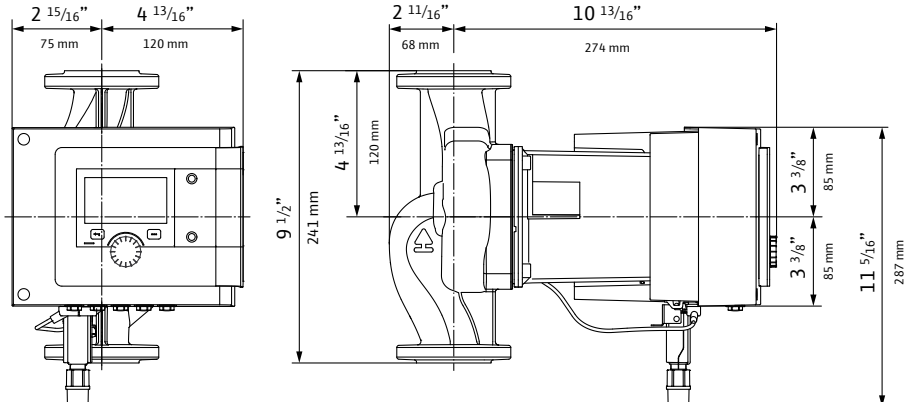

Accessory Selection

Immersion Temp. Sensor PT 1000 AA	<input type="checkbox"/>
Immersion Sleeve G ½", 45mm	<input type="checkbox"/>
Pipe Surface Contact Sensor PT 1000 B	<input type="checkbox"/>
Immersion Sleeve G ½", 100mm	<input type="checkbox"/>

Installation Dimensions

Pipe Connection (discharge)	2"
Pipe Connection (suction)	2"
Flange to Flange	9 ½"

WILO USA LLC
+1 262 204-6600
www.wilo-usa.com
info.us@wilo.com

WILO Canada Inc.
+1 403 276-9456
www.wilo-canada.com
info@wilo-canada.com