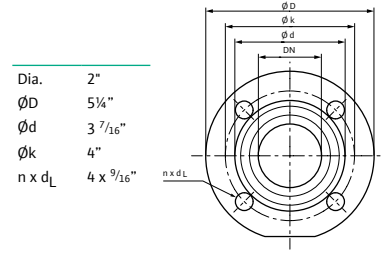

Installation Dimensions

Pipe Connection (discharge)	2"
Pipe Connection (suction)	2"
Flange to Flange	9 ½"