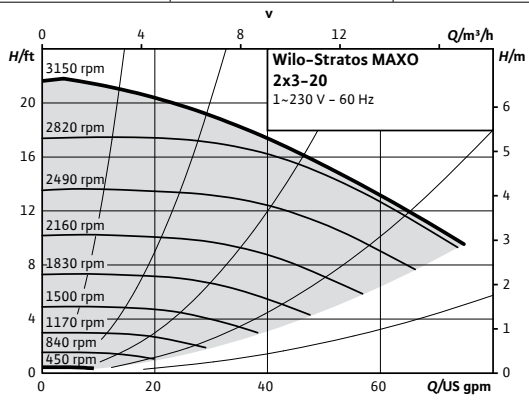

Wilo-Stratos MAXO

Project:	
Engineer:	
Contractor:	
Submitted By:	Date:
Approved By:	Date:

Tag #	Model #	Flow	Head	Control Mode	Cycle	Phase	Voltage
	Maxo 2x3-20				60Hz	1~	230-240V

Product Info

Brand	Wilo
Product Description	Stratos MAXO 2x3-20
Article Number	2164613
Net Weight (approx.)	30 lbs

Materials

Pump Housing	EN-GJL-250
Impeller	PPS-GF40
Shaft	1.4122
Bearing	Carbon, antimony-impregnated

Hydraulic Data

Max Operating Pressure PN	145 PSI
Min. Suction Head (122°F)	4.3 PSI
Min. Suction Head (203°F)	14.2 PSI
Min. Suction Head (230°F)	22.8 PSI
Min. Fluid Temp.	14°F
Max Fluid Temp.	230°F
Min. Ambient Temp	14°F
Max. Ambient Temp	104°F