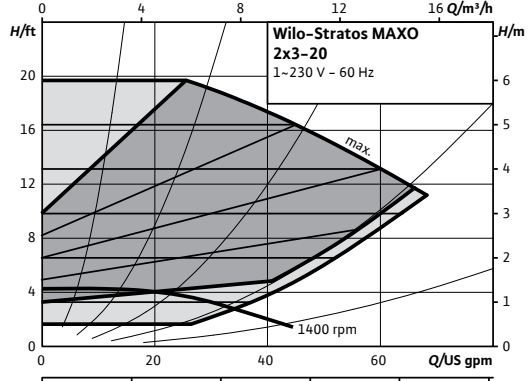

Installation Dimensions

Pipe Connection (discharge)	2"
Pipe Connection (suction)	2"
Flange to Flange	9 ½"