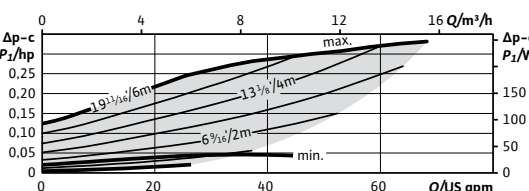

WILO USA LLC
+1 262 204-6600
www.wilo-usa.com
info.us@wilo.com

WILO Canada Inc.
+1 403 276-9456
www.wilo-canada.com
info@wilo-canada.com

WILO Mexico
+52 442 167 00 32
www.wilo-mexico.com
info@wilo.com.mx