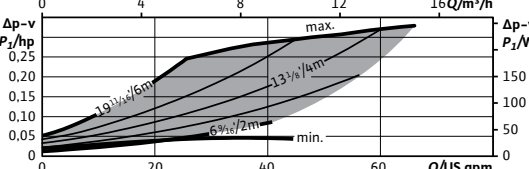

WILO USA LLC
+1 262 204-6600
www.wilo-usa.com
info.us@wilo.com

WILO Canada Inc.
+1 403 276-9456
www.wilo-canada.com
info@wilo-canada.com

WILO Mexico
+52 442 167 00 32
www.wilo-mexico.com
info@wilo.com.mx