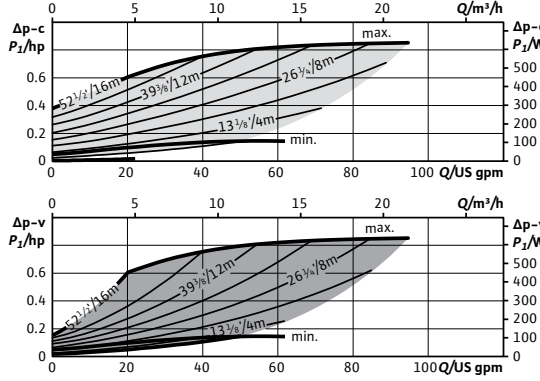

CIF Module Selection

- BACnet MS/TP
- Modbus RTU
- CANopen
- LON TP/FT-10
- PLR

Electrical Inputs

Analog Inputs (2x)	0-10V / 0-20mA / 4-20mA / PT 1000 Passive/Active +24V DC
Digital Inputs (2x)	Ext Off / Ext Min / Ext Max / Ext. MANUAL (BMS off) / External Key Lock / Switch heating, cooling
Wilo NET	Multi-Pump Communication
SSM	Fault Signal
SBM	Run Signal

Accessory Selection

- Immersion Temp. Sensor Pt 1000 AA
- Immersion Sleeve G ½", 45mm
- Pipe Surface Contact Sensor PT 1000 B
- Immersion Sleeve G ½", 100mm

Installation Dimensions

Pipe Connection (discharge)	1 ½"
Pipe Connection (suction)	1 ½"
Flange to Flange	10"