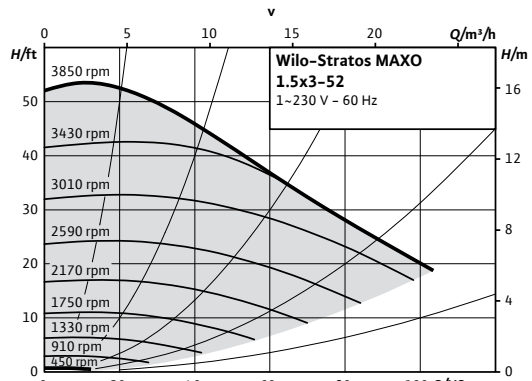

Wilo-Stratos MAXO

		Project:					
		Engineer:					
		Contractor:					
		Submitted By:			Date:		
		Approved By:			Date:		
Tag #	Model #	Flow	Head	Control Mode	Cycle	Phase	Voltage
	Maxo 1.5x3-52				60Hz	1~	230-240V

Product Info

Brand	Wilo
Product Description	Stratos MAXO 1.5x3-52
Article Number	2164612
Net Weight (approx.)	36 lbs

Materials

Pump Housing	EN-GJL-250
Impeller	PPS-GF40
Shaft	X30Cr13
Bearing	Carbon, antimony-impregnated

Hydraulic Data

Max Operating Pressure PN	145 PSI
Min. Suction Head (122°F)	7.1 PSI
Min. Suction Head (203°F)	17.1 PSI
Min. Suction Head (230°F)	25.6 PSI
Min. Fluid Temp.	14°F
Max Fluid Temp.	230°F
Min. Ambient Temp	14°F
Max. Ambient Temp	104°F