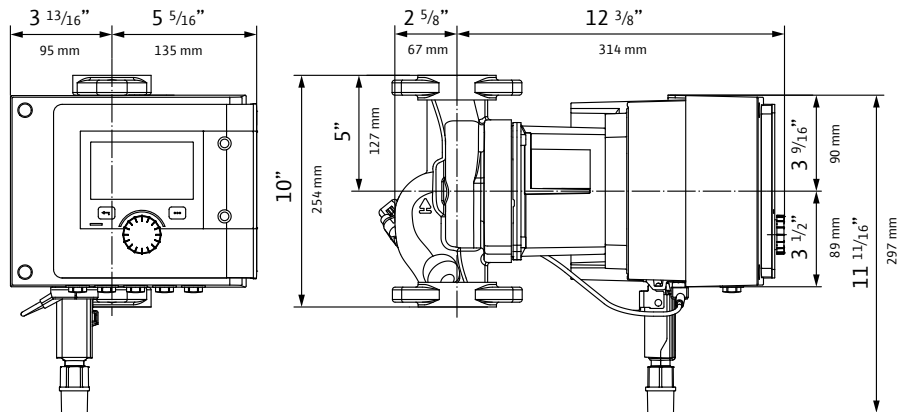

Accessory Selection

- Immersion Temp. Sensor Pt 1000 AA
- Immersion Sleeve G ½", 45mm
- Pipe Surface Contact Sensor PT 1000 B
- Immersion Sleeve G ½", 100mm

Installation Dimensions

Pipe Connection (discharge)	1 ½"
Pipe Connection (suction)	1 ½"
Flange to Flange	10"