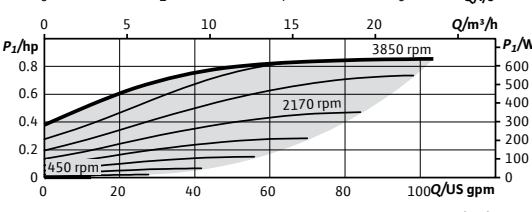

CIF Module Selection

- BACnet MS/TP
- Modbus RTU
- CANopen
- LON TP/FT-10
- PLR

Electrical Inputs

Analog Inputs (2x)	0-10V / 0-20mA / 4-20mA / PT 1000 Passive/Active +24V DC
Digital Inputs (2x)	Ext Off / Ext Min / Ext Max / Ext. MANUAL (BMS off) / External Key Lock / Switch heating, cooling
Wilo NET	Multi-Pump Communication
SSM	Fault Signal
SBM	Run Signal

Accessory Selection

- Immersion Temp. Sensor Pt 1000 AA
- Immersion Sleeve G ½", 45mm
- Pipe Surface Contact Sensor PT 1000 B
- Immersion Sleeve G ½", 100mm

Installation Dimensions

Pipe Connection (discharge)	1 ½"
Pipe Connection (suction)	1 ½"
Flange to Flange	10"