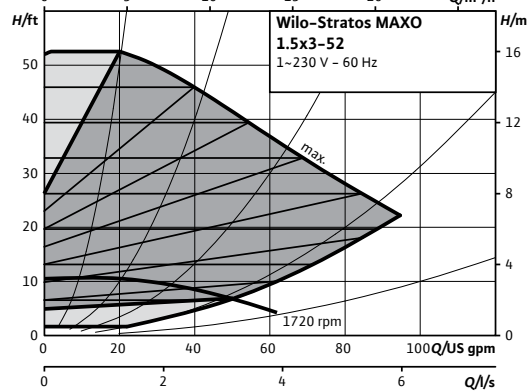

Accessory Selection

- Immersion Temp. Sensor Pt 1000 AA
- Immersion Sleeve G ½", 45mm
- Pipe Surface Contact Sensor PT 1000 B
- Immersion Sleeve G ½", 100mm

Installation Dimensions

Pipe Connection (discharge)	1 ½"
Pipe Connection (suction)	1 ½"
Flange to Flange	10"