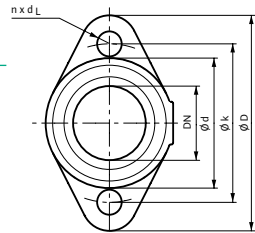

CIF Module Selection

- BACnet MS/TP
- Modbus RTU
- CANopen
- LON TP/FT-10
- PLR

Electrical Inputs

Analog Inputs (2x)	0-10V / 0-20mA / 4-20mA / PT 1000 Passive/Active +24V DC
Digital Inputs (2x)	Ext Off / Ext Min / Ext Max / Ext. MANUAL (BMS off) / External Key Lock / Switch heating, cooling
Wilo NET	Multi-Pump Communication
SSM	Fault Signal
SBM	Run Signal

Accessory Selection

- Immersion Temp. Sensor Pt 1000 AA
- Immersion Sleeve G ½", 45mm
- Pipe Surface Contact Sensor PT 1000 B
- Immersion Sleeve G ½", 100mm

Installation Dimensions

Pipe Connection (discharge)	1 ½"
Pipe Connection (suction)	1 ½"
Flange to Flange	10"