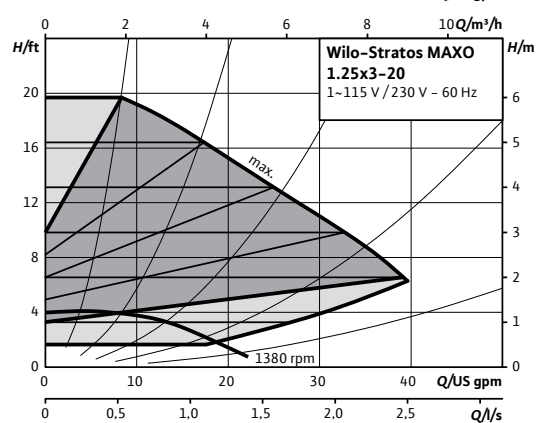

Electrical Inputs

Analog Inputs (2x)	0-10V / 0-20mA / 4-20mA / PT 1000 Passive/Active +24V DC
Digital Inputs (2x)	Ext Off / Ext Min / Ext Max / Ext. MANUAL (BMS off) / External Key Lock / Switch heating, cooling
Wilo NET	Multi-Pump Communication
SSM	Fault Signal
SBM	Run Signal

Installation Dimensions

Pipe Connection (discharge)	1 1/4"
Pipe Connection (suction)	1 1/4"
Flange to Flange	6 1/2"