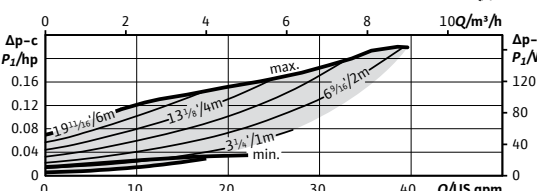

Electrical Inputs

Analog Inputs (2x)	0-10V / 0-20mA / 4-20mA / PT 1000 Passive/Active +24V DC
Digital Inputs (2x)	Ext Off / Ext Min / Ext Max / Ext. MANUAL (BMS off) / External Key Lock / Switch heating, cooling
Wilo NET	Multi-Pump Communication
SSM	Fault Signal
SBM	Run Signal

Installation Dimensions

Pipe Connection (discharge)	1 1/4"
Pipe Connection (suction)	1 1/4"
Flange to Flange	6 1/2"