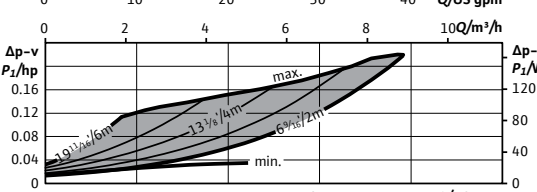

Electrical Inputs

Analog Inputs (2x)	0-10V / 0-20mA / 4-20mA / PT 1000 Passive/Active +24V DC
Digital Inputs (2x)	Ext Off / Ext Min / Ext Max / Ext. MANUAL (BMS off) / External Key Lock / Switch heating, cooling
Wilo NET	Multi-Pump Communication
SSM	Fault Signal
SBM	Run Signal

Installation Dimensions

Pipe Connection (discharge)	1 1/4"
Pipe Connection (suction)	1 1/4"
Flange to Flange	6 1/2"