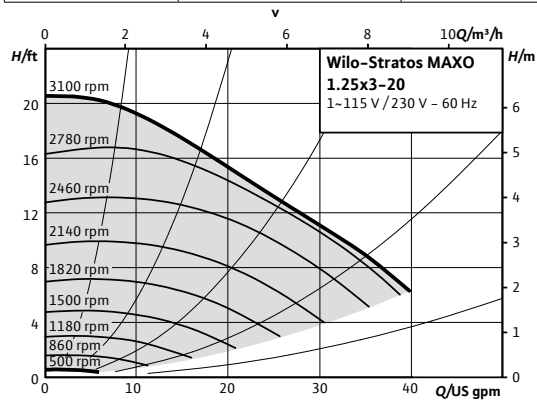

Wilo-Stratos MAXO

Project:	
Engineer:	
Contractor:	
Submitted By:	Date:
Approved By:	Date:

Tag #	Model #	Flow	Head	Control Mode	Cycle	Phase	Voltage
	Maxo 1.25x3-20				60Hz	1~	115/230-240V

Product Info

Brand	Wilo
Product Description	Stratos MAXO 1.25x3-20
Article Number	2164607
Net Weight (approx.)	16 lbs

Materials

Pump Housing	EN-GJL-250
Impeller	PPS-GF40
Shaft	X39CrMo17-1
Bearing	Carbon-graphite

Hydraulic Data

Max Operating Pressure PN	145 PSI
Min. Suction Head (122°F)	4.3 PSI
Min. Suction Head (203°F)	14.2 PSI
Min. Suction Head (230°F)	22.8 PSI
Min. Fluid Temp.	14°F
Max Fluid Temp.	230°F
Min. Ambient Temp	14°F
Max. Ambient Temp	104°F