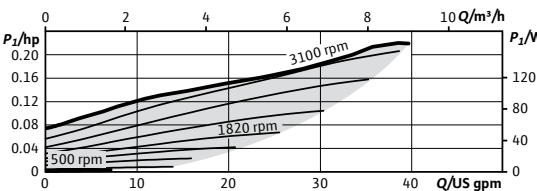

Electrical Inputs

Analog Inputs (2x)	0-10V / 0-20mA / 4-20mA / PT 1000 Passive/Active +24V DC
Digital Inputs (2x)	Ext Off / Ext Min / Ext Max / Ext. MANUAL (BMS off) / External Key Lock / Switch heating, cooling
Wilo NET	Multi-Pump Communication
SSM	Fault Signal
SBM	Run Signal

Installation Dimensions

Pipe Connection (discharge)	1 1/4"
Pipe Connection (suction)	1 1/4"
Flange to Flange	6 1/2"