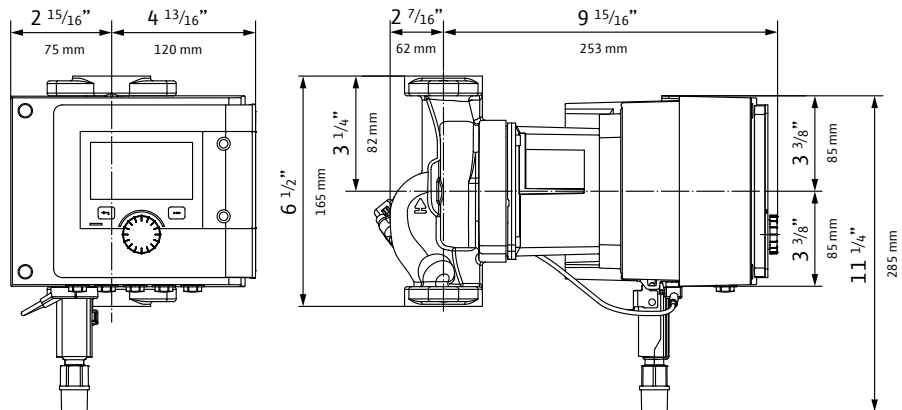

Immersion Temp. Sensor PT 1000 AA	<input type="checkbox"/>
Immersion Sleeve G 1/2", 45mm	<input type="checkbox"/>
Pipe Surface Contact Sensor PT 1000 B	<input type="checkbox"/>
Immersion Sleeve G 1/2", 100mm	<input type="checkbox"/>

Installation Dimensions

Pipe Connection (discharge)	1 1/4"
Pipe Connection (suction)	1 1/4"
Flange to Flange	6 1/2"

WILO USA LLC
+1 262 204-6600
www.wilo-usa.com
info.us@wilo.com

WILO Canada Inc.
+1 403 276-9456
www.wilo-canada.com
info@wilo-canada.com