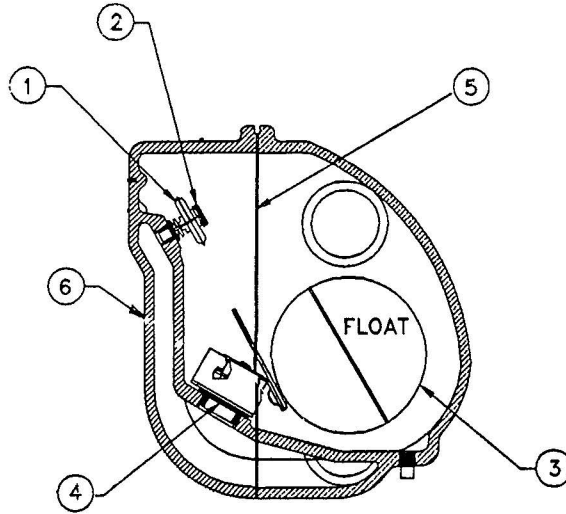

FLOAT & THERMOSTATIC TRAPS (#46 SERIES AND #48 SERIES)

MODEL 46 SERIES = 24 LBS.

MODEL 48 SERIES = 48 LBS.

REFERENCE NUMBER AND ITEM

TRAP MODEL	TRAP SIZE	1 THERMO Disc/Only	2* THERMO Complete	3 FLOAT Only	4* INTERNAL Mech.Cmplt.	5 GASKET	6* TRAP Less Body	Complete TRAP
46-715	1-1/2"	C5940	ML5953	S-5286	ML12623	100421	ML12611	ML12607
46-815	2"	C5940	ML5953	S-5286	ML12623	100421	ML12613	ML12608
46-730	1-1/2"	C5940	ML5953	S-5286	ML12624	100421	ML12612	ML12609
46-830	2"	C5940	ML5953	S-5286	ML12624	100421	ML12614	ML12610
46-775	1-1/2"	C6888	ML5954	S-5286	ML12625	100421	ML12619	ML12615
46-875	2"	C6888	ML5954	S-5286	ML12625	100421	ML12620	ML12616
46-7125	1-1/2"	C6888	ML5954	S-5286	ML12626	100421	ML12621	ML12617
46-8125	2"	C6888	ML5954	S-5286	ML12626	100421	ML12622	ML12618
TRAP MODEL	TRAP SIZE	1 THERMO Disc/Only	2* THERMO Complete	3 FLOAT Only	4* INTERNAL Mech.Cmplt.	5 GASKET	6* TRAP Less Body	Complete TRAP
48-715	1-1/2"	C5940	ML5953	6103745	ML10079	A2-8892	ML10239	ML10071
48-815	2"	C5940	ML5953	6103745	ML10079	A2-8892	ML10240	ML10072
48-730	1-1/2"	C5940	ML5953	6103745	ML10080	A2-8892	ML10241	ML10073
48-830	2"	C5940	ML5953	6103745	ML10080	A2-8892	ML10242	ML10074
48-775	1-1/2"	C6888	ML5954	6103745	ML10081	A2-8892	ML10243	ML10075
48-875	2"	C6888	ML5954	6103745	ML10081	A2-8892	ML10244	ML10076
48-7125	1-1/2"	C6888	ML5954	6103745	ML10082	A2-8892	ML10245	ML10077
48-8125	2"	C6888	ML5954	6103745	ML10082	A2-8892	ML10246	ML10078

(2*) Thermo trap complete includes a seat, thermal disc w/valve, cage and nut.

(6*) Trap less body has all interior parts mounted & cap gasket.

(4*) Internal mechanism complete includes; a seat, valve, bracket, lever, floatball, screw and cap gasket.