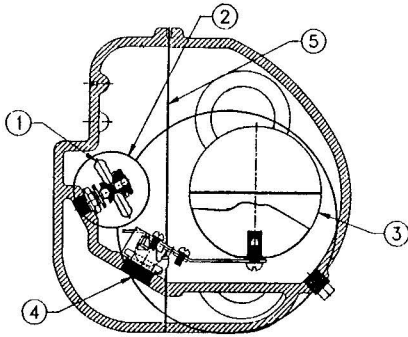

FLOAT & THERMOSTATIC TRAPS (#46 SERIES AND #48 SERIES)

MODEL 46 SERIES = 24 LBS.

MODEL 48 SERIES = 48 LBS.

REFERENCE NUMBER AND ITEM

TRAP MODEL	TRAP SIZE	1 THERMO Disc/Only	2* THERMO Complete	3 FLOAT Only	4* INTERNAL Mech.Cmplt.	5 GASKET	6* TRAP Less Body	Complete TRAP
46-715	1-1/2"	C5940	ML5953	S-5286	ML12623	100421	ML12611	ML12607
46-815	2"	C5940	ML5953	S-5286	ML12623	100421	ML12613	ML12608
46-730	1-1/2"	C5940	ML5953	S-5286	ML12624	100421	ML12612	ML12609
46-830	2"	C5940	ML5953	S-5286	ML12624	100421	ML12614	ML12610
46-775	1-1/2"	C6888	ML5954	S-5286	ML12625	100421	ML12619	ML12615
46-875	2"	C6888	ML5954	S-5286	ML12625	100421	ML12620	ML12616
46-7125	1-1/2"	C6888	ML5954	S-5286	ML12626	100421	ML12621	ML12617
46-8125	2"	C6888	ML5954	S-5286	ML12626	100421	ML12622	ML12618
TRAP MODEL	TRAP SIZE	1 THERMO Disc/Only	2* THERMO Complete	3 FLOAT Only	4* INTERNAL Mech.Cmplt.	5 GASKET	6* TRAP Less Body	Complete TRAP
48-715	1-1/2"	C5940	ML5953	6103745	ML10079	A2-8892	ML10239	ML10071
48-815	2"	C5940	ML5953	6103745	ML10079	A2-8892	ML10240	ML10072
48-730	1-1/2"	C5940	ML5953	6103745	ML10080	A2-8892	ML10241	ML10073
48-830	2"	C5940	ML5953	6103745	ML10080	A2-8892	ML10242	ML10074
48-775	1-1/2"	C6888	ML5954	6103745	ML10081	A2-8892	ML10243	ML10075
48-875	2"	C6888	ML5954	6103745	ML10081	A2-8892	ML10244	ML10076
48-7125	1-1/2"	C6888	ML5954	6103745	ML10082	A2-8892	ML10245	ML10077
48-8125	2"	C6888	ML5954	6103745	ML10082	A2-8892	ML10246	ML10078

(2*) Thermo trap complete includes a seat, thermal disc w/valve, cage and nut.

(6*) Trap less body has all interior parts mounted & cap gasket.

(4*) Internal mechanism complete includes; a seat, valve, bracket, lever, floatball, screw and cap gasket.