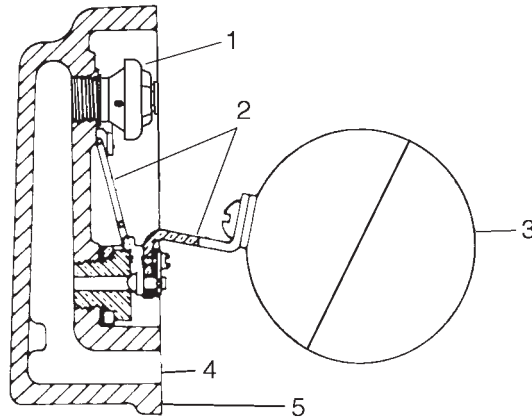

Float and Thermostatic Steam Traps

Series 55, 550 & 590 **BEAR TRAP®** (Previously Manufactured)

Item	Description
1	Thermostat assembly (appearance may vary)
2	Float lever and valve assembly (float lever, aligning screw and lockwasher, valve pin, and cotter pin, valve seat, seat yoke and gasket, spring)
3	Float ball assembly (float ball and round head screw)
4	Cover gasket
5	Cover casting