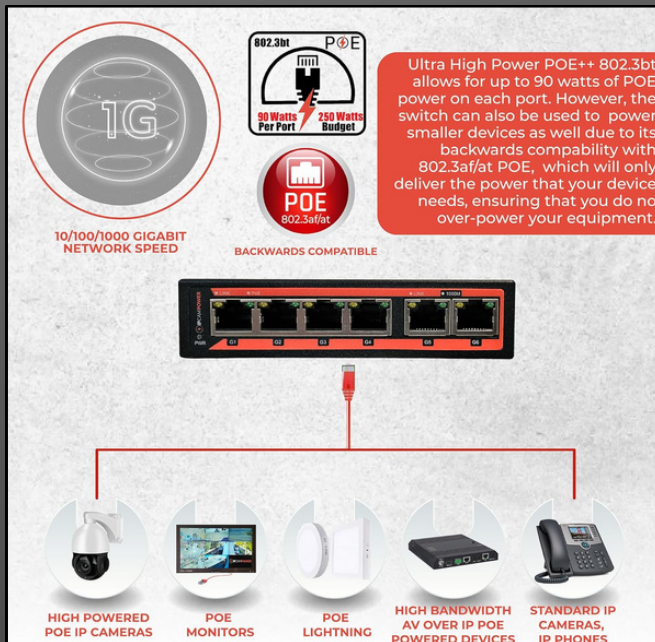

CONNECTION DIAGRAM WITH FEATURE DESCRIPTION

PoE+ 4 10/100/1000 Gigabit Rated POE Ports
Each Port Capable of outputting 90 watts each. Total Shared Budget of 250 Watts

Uplink 2 10/100/1000 Gigabit Rated Ethernet Non-POE Uplink Ports.