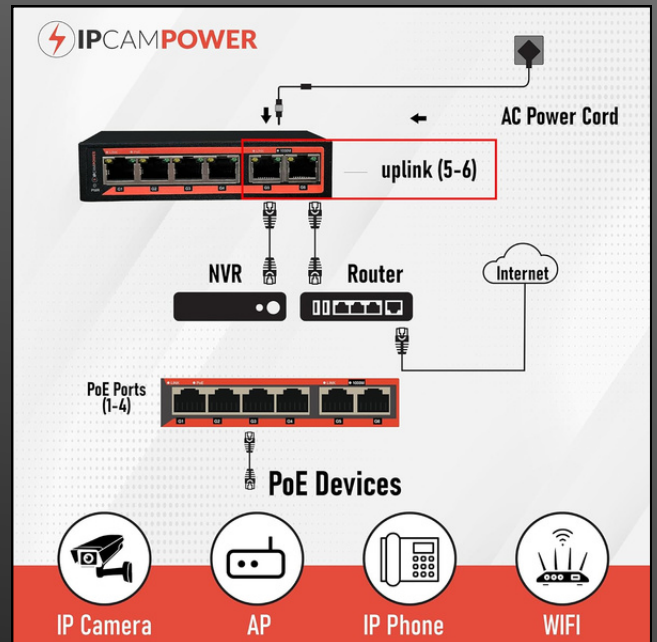

CONNECTION DIAGRAM WITH FEATURE DESCRIPTION

PoE+ 4 10/100/1000 Gigabit Rated POE Ports
Each Port Capable of outputting 90 watts each. Total Shared Budget of 250 Watts

Uplink 2 10/100/1000 Gigabit Rated Ethernet Non-POE Uplink Ports.