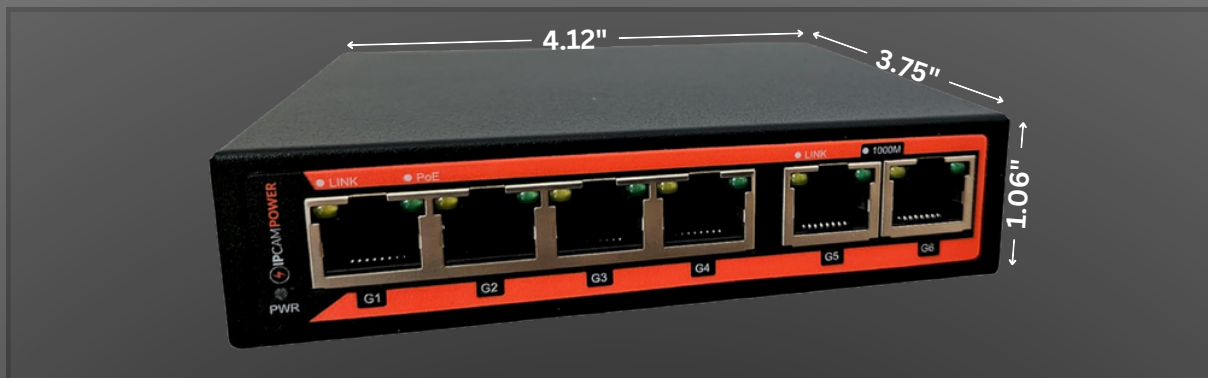

PRODUCT DIMENSIONS

SPECIFICATION DATA

Interface Characteristics	
Fixed Port	2*10/100/1000Base-T uplink RJ45 ports (Data)
	4*10/100/1000Base-T bt PoE ports (Data /Power)
Ethernet Port	Port 1-6 can support 10/100/1000Base-T auto-sensing, full/ half duplex MDI/ MDI-X self-adaption
Twisted Pair Transmission	10BASE-T: Cat3,4,5 UTP(≤100 meters)
	100BASE-TX: Cat5 or later UTP(≤100 meters)
	1000BASE-T: Cat5e or later UTP(≤100 meters)
Chip Parameter	
Network Protocol	IEEE802.3 10BASE-T, IEEE802.3i 10Base-T
	IEEE802.3u 100Base-TX, IEEE802.3u 1000Base-T, IEEE802.3x
Forwarding Mode	Store and Forward (Full Wire Speed)
Switching Capacity	16Gbps (non-blocking)
Forwarding Rate@64byte	8.93Mpps
MAC	8K
Buffer Memory	2M
Jumbo Frame	9.2K
LED Indicator	Power: PWR (Green), Network: Link (Yellow), PoE: PoE (Green)
PoE & Power Supply	
PoE Port	Port 1-4 IEEE 802.3 af/at/bt
Power Supply Pin	1/2 (+)3/6 (-), 4/5 (+)7/8 (-)
Max Power Per Port	90W, IEEE 802.3 af/at/bt
Total PWR / Input Voltage	250W / (DC48-57V)
Power Consumption	Standby<6W, Full Load<250W
Input Voltage / Interface	DC48-57V/ DC5521 power supply terminal connected
Power Supply	External power adapter, AC100~240V 50-60Hz 4.1A
Physical Parameter	
Operation TEMP / Humidity	-4~+131°F, 5%~90% RH Non condensing
Storage TEMP / Humidity	-40~+167°F, 5%~95% RH Non condensing
Dimension (L*W*H)	4.12"W X 3.75"D X 1.06"H
Net /Gross Weight	2 lb
Installation	Desktop, Wall mount
Certification & Warranty	
Lightning Protection	Lightning protection: 4KV 8/20us, Protection level: IP30
Compliance	FCC Part 15 Class B, NDAA Compliant
Warranty	3 years