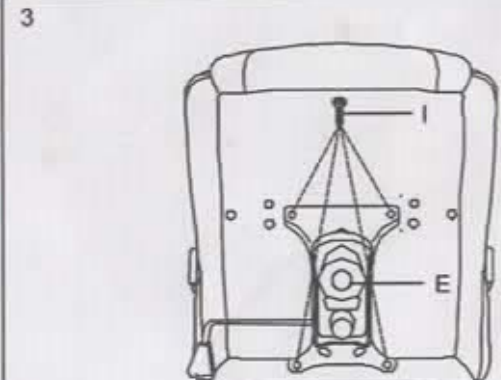

I M8*20mmL 14

J M5*10mm 2

K 4
ø22*ø8*1.5mmT

L X1LX1R

M 1

N 1

O 1

Need Help? BraZen Technical Support: Tel 00 44(0)1676 535557 Email support@brazengamingchairs.com