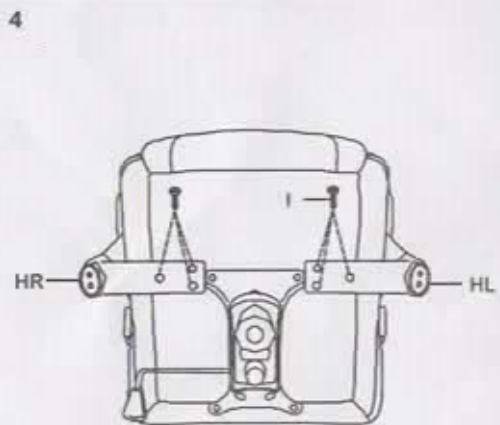

I M8*20mmL 14

J M5*10mm 2

K 4
ø22*ø8*1.5mmT

L X1LX1R

M 1

N 1

O 1

Need Help? BraZen Technical Support: Tel 00 44(0)1676 535557 Email support@brazengamingchairs.com