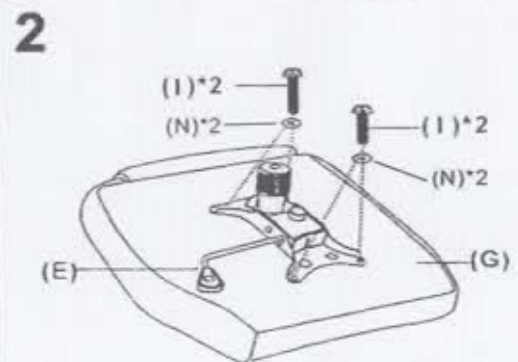

Assembly Instruction

⚠ Warning! Chair arms are for gaming support only.
To avoid damage or injury, do not sit on the arms. Do not use arms to EXIT from the chair or to MOVE or LIFT the chair.

⚠ WARNING

Crush Hazard
Keep hands and fingers away

A		5
B		1
C		1
D		1
E		1
F		1
G		1
H		X1LX1R
I	 M6*20mmL	4
J	 M6*25mmL	4
K	 M8*50mmL	4
L	 5mm	1
M		4
N	 M6X18mm	8

Need Help? BraZen Technical Support: Tel 00 44(0)1676 535557 Email support@brazengamingchairs.com