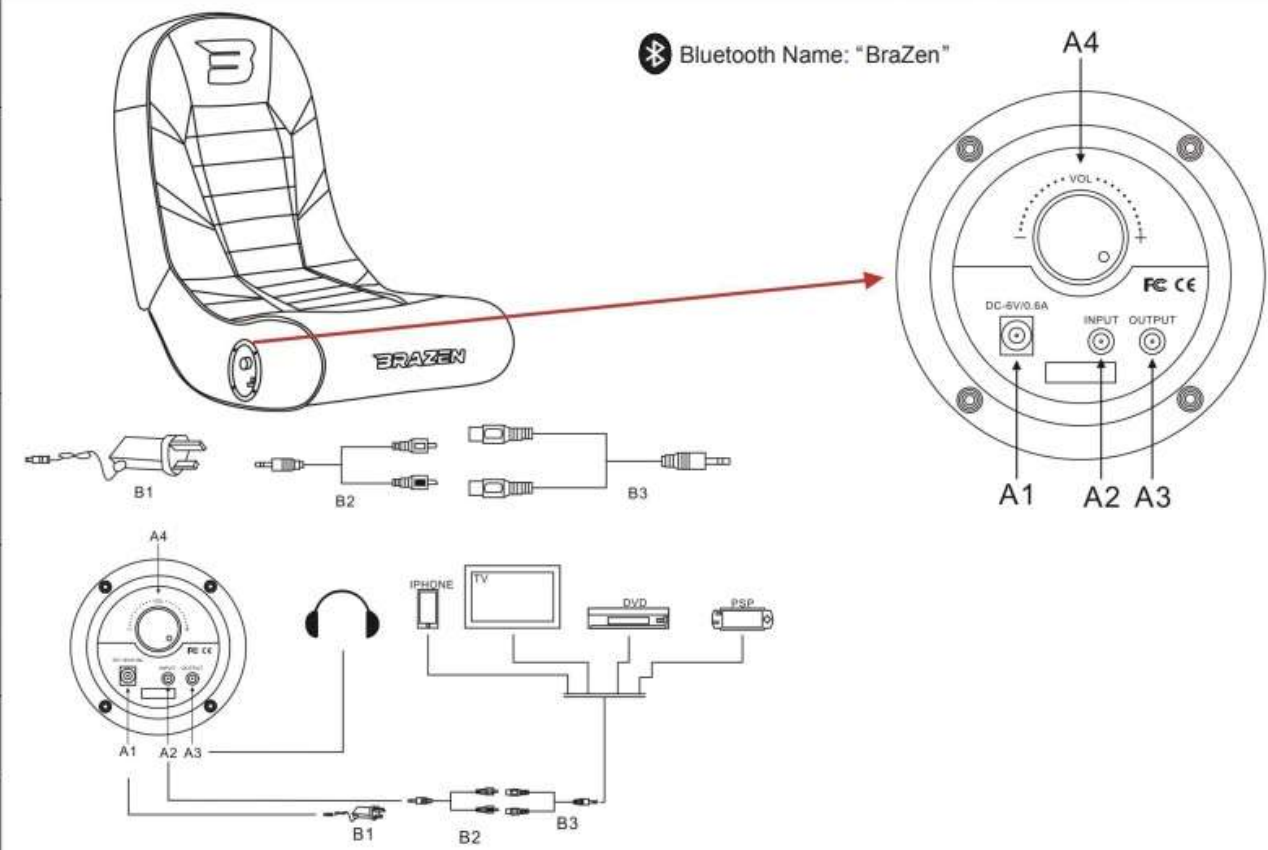

Connection Instructions

⚠ Warning!

DO NOT ASSEMBLE CHAIR IF YOU WANT TO RETURN AS UNWANTED!
 DISPOSE OF PACKAGING SAFELY, KEEP AWAY FROM CHILDREN!
 AVOID OVERLOADING OR CHANGING CENTRE OF GRAVITY OF CHAIR – RISK OF INJURY!
 WE RECOMMEND THAT THE CHAIR IS ASSEMBLED BY TWO ADULTS!

⚠ WARNING

Crush Hazard
 Keep hands and fingers away

A1	6V-DC-600mA power input socket
A2	Audio input socket
A3	Audio output socket
A4	Volume adjustment
B1	6v.600mA power supply adapter
B2	Complimentary audio cable: 3M: one end of the 3.5mm plug; 1 terminal RCA plug*2
B3	Complimentary audio cable: 15cm: one end of the 3.5mm plug; 1 terminal RCA plug*2