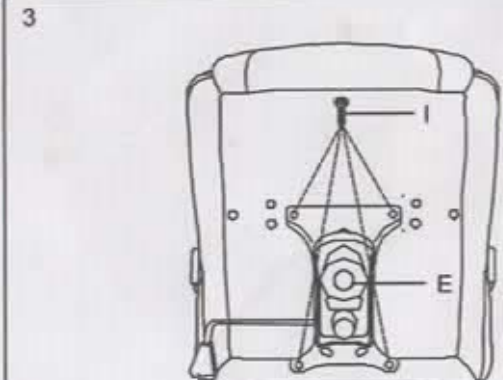

I  14
M8*20mmL

J  2
M5*10mm

K  4
ø22*ø8*1.5mmT

L  X1LX1R

M  1

N  1

O  1

Need Help? BraZen Technical Support: Tel 00 44(0)1676 535557 Email support@brazengamingchairs.com