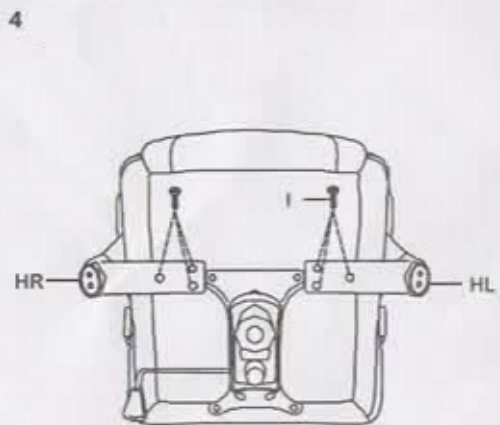

I  14
M8*20mmL

J  2
M5*10mm

K  4
ø22*ø8*1.5mmT

L  X1LX1R

M  1

N  1

O  1

Need Help? BraZen Technical Support: Tel 00 44(0)1676 535557 Email support@brazengamingchairs.com