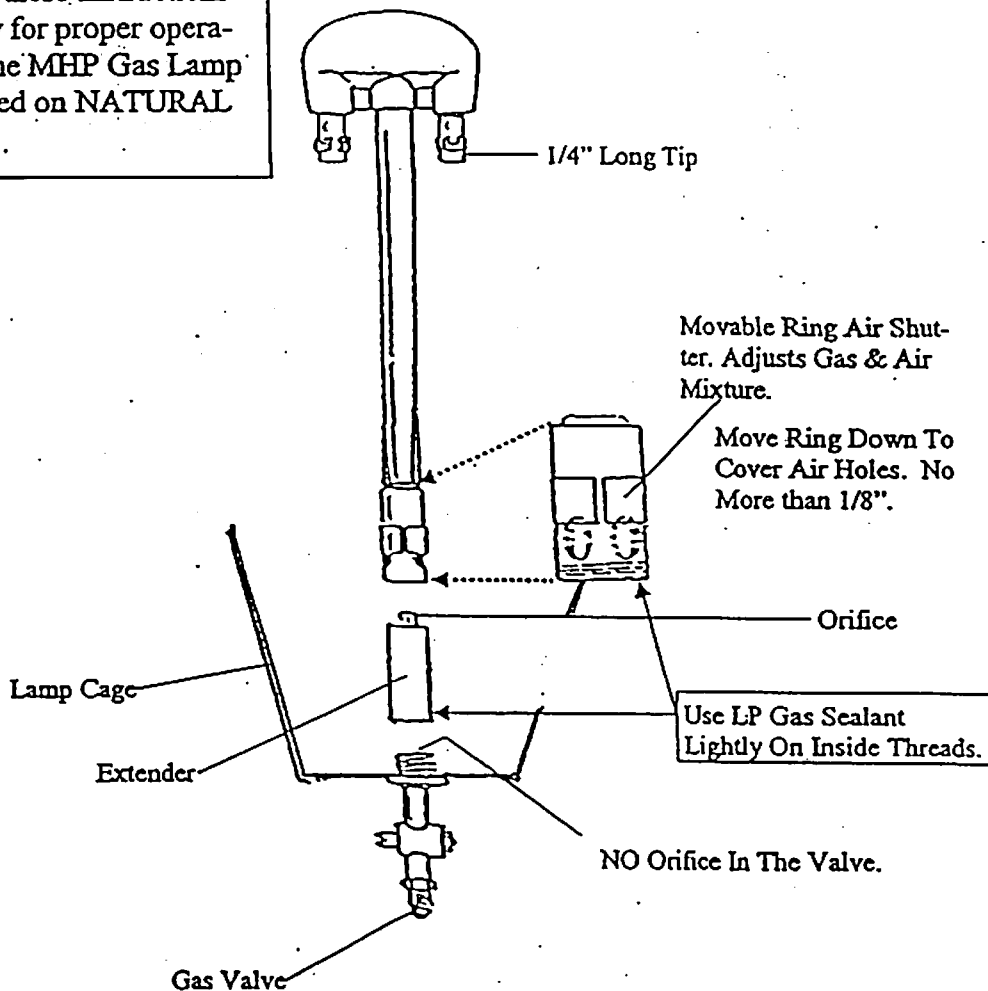

Everglow

FOR MODELS WK & VK Lamp Burner Assembly for Natural Gas ONLY

*Follow these instructions carefully for proper operation of the MHP Gas Lamp being used on NATURAL GAS.

Modern
Home Products
Corporation