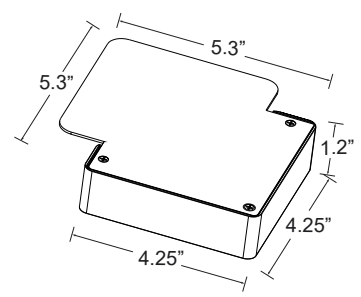

HARDSCAPE LIGHTING

**SD-500**

**SD-501**

**SD-505**

<b>APPLICATION</b>	illuminating Retaining Walls, Seat Walls, Steps, Decks, Railings, Outdoor Kitchens
<b>CONSTRUCTION</b>	Solid Brass
<b>FINISH</b>	Antiqued Brass
<b>WIRE LEAD</b>	25 Feet of 18-2 Wire
<b>LED LAMP</b>	<b>SD-500 / SD-505</b> 3 Watt LED Lighting Strip <b>SD-501</b> 2 Watt LED Lighting Strip
<b>LENS</b>	Clear and Frosted Glass