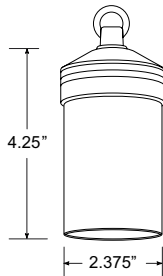

HANGING LIGHTS

HL-202

APPLICATION Illuminating Decks, Porches, Outdoor Kitchens, Sun Rooms, Gazebos, Patios

CONSTRUCTION Solid Brass

FINISH Antiqued Brass

WIRE LEAD 25 Feet of 18-2 Wire

LED LAMP **HL-201** Medium Base A19 12 Volt or 120 Volt LED

HL-200 / HL-202 / HL-203 / HL-204
3 Watt LED G4 Bi-Pin

LED LAMP OPTIONS **HL-201** Bluetooth RGBW LED

HL-200 / HL-202 / HL-203 / HL-204
1 Watt, 2 Watt, 4 Watt LED G4 Bi-Pin
3 Watt MR8 or MR11 LED
4 Watt or 6 Watt MR16 LED
Bluetooth RGBW LED