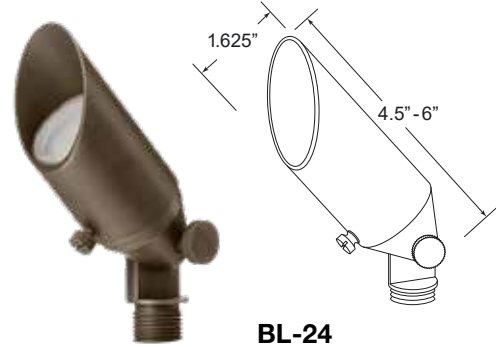

UP & DOWN LIGHTING

APPLICATION	Up or Down Lighting of Trees, Homes and Structures	
CONSTRUCTION	Solid Cast Brass with Telescoping, 360 Degree Rotatable Shroud	
FINISH	Antiqued Brass	
WIRE LEAD	25 Feet of 18-2 Wire DL-25 50 Feet of 18-2 Wire	
STAKE	X-800 Heavy Duty Ground Stake (BL-23, BL-24, BL-25)	
LED LAMP	BL-23	3 Watt LED MR8
	BL-24	3 Watt LED MR11
	BL-25 / DL-25	4 Watt, 6 Watt, or 9 Watt LED MR16
LED LAMP OPTIONS	BL-25 / DL-25	Bluetooth RGBW LED
LENS	Clear Glass	
OPTIONAL LENS	Frosted, Linear, Honeycomb, Moonlight Blue