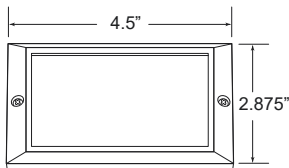

DECK / STEP LIGHTING

SD-401

APPLICATION	Illuminating Decks, Steps, Posts, Outdoor Kitchens, Walls & Docks
CONSTRUCTION	Solid Brass
FINISH	Antiqued Brass
WIRE LEAD	25 Feet of 18-2 Wire
LED LAMP	2 Watt LED Panel
LENS	Frosted Lens