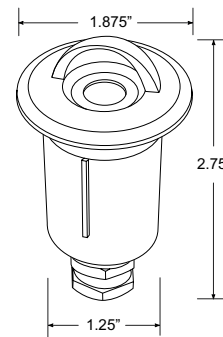

UP LIGHTING / INGROUND LIGHTING

WL-80

WL-81

WL-83

<b>APPLICATION</b>	Up Lighting of Trees, Walls, Homes, Columns, Pillars, Steps, Walkways
<b>CONSTRUCTION</b>	Solid Cast Brass with Composite Sleeve
<b>FINISH</b>	Antiqued Brass
<b>WIRE LEAD</b>	25 Feet of 18-2 Wire
<b>LED LAMP</b>	<b>WL-80 / 81 / 83</b> MR8 LED
<b>LENS</b>	Clear Flat Glass
<b>OPTIONAL LENS</b>	Frosted Flat Glass