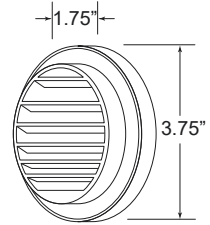

SD-47

APPLICATION	Illuminating Decks, Steps, Posts, Outdoor Kitchens, Walls & Docks, Brick Pavers	
CONSTRUCTION	Solid Brass	
FINISH	SD-46 / SD-47	Antiqued Brass
	SD-60	Antiqued Brass Cover, Stainless Steel Body
WIRE LEAD	25 Feet of 18-2 Wire	
LED LAMP	SD-46 / SD-47	3 Watt LED G4 Bi-Pin
	SD-60	3 Watt LED Panel
LENS	Frosted Glass	
SPECIAL FEATURE	SD-60 The rectangle trim cover can be powder coated to match any color brick