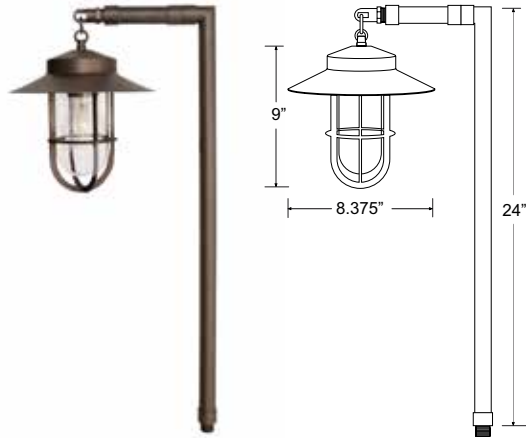

# PATH & AREA LIGHTING / BOLLARDS

BRASS

**BOL-03**

**BOL-04**

**BOL-13**

**BOL-14**

<b>APPLICATION</b>	Illuminating Pathways, Bed Areas and Driveways		
<b>CONSTRUCTION</b>	Brass		
<b>FINISH</b>	Antiqued Brass		
<b>WIRE LEAD</b>	25 Feet of 18-2 Wire		
<b>STAKE</b>	X-801 Heavy Duty Ground Stake		
<b>LED LAMP</b>	<b>BOL-03 / BOL-04</b>	4 Watt Integrated LED	
	<b>BOL-13 / BOL-14</b>	4 Watt LED G4 Bi-Pin	
<b>HEIGHT</b>	<b>BOL-03</b>	18"	<b>Light Spread:</b> 4-6'
	<b>BOL-04</b>	18"	<b>Light Spread:</b> 6-8'
	<b>BOL-13</b>	18"	<b>Light Spread:</b> 4-6'
	<b>BOL-14</b>	18"	<b>Light Spread:</b> 4-6'

**BOL-09**

**BOL-10**

**BOL-11**

**BOL-12**

**BOL-15**

<b>APPLICATION</b>	Illuminating Pathways, Bed Areas and Driveways		
<b>CONSTRUCTION</b>	Brass		
<b>FINISH</b>	Antiqued Brass		
<b>WIRE LEAD</b>	25 Feet of 18-2 Wire		
<b>STAKE</b>	X-800 Heavy Duty Ground Stake		
<b>LED LAMP</b>	3 Watt G4 LED Bi-Pin		
<b>LED LAMP OPTIONS</b>	1 Watt, 2 Watt G4 LED Bi-Pin		
<b>HEIGHT</b>	<b>BOL-09</b>	15"	<b>Light Spread:</b> 6-8'
	<b>BOL-10</b>	15"	<b>Light Spread:</b> 6-8'
	<b>BOL-11</b>	15"	<b>Light Spread:</b> 6-8'
	<b>BOL-12</b>	15"	<b>Light Spread:</b> 6-8'
	<b>BOL-15</b>	15"	<b>Light Spread:</b> 6-8'

PATH & AREA LIGHTING

**BL-201-HL**

**BL-202-HL**

**BL-203-HL**

<b>APPLICATION</b>	Illuminating Pathways, Bed Areas and Driveways	
<b>CONSTRUCTION</b>	Solid Brass	
<b>FINISH</b>	Antiqued Brass	
<b>WIRE LEAD</b>	25 Feet of 18-2 Wire	
<b>STAKE</b>	X-801 Heavy Duty Ground Stake	
<b>LED LAMP</b>	<b>BL-201-HL</b>	A19 Medium Base LED Lamp 2 Watt, 4 Watt or 6 Watt Bluetooth RGBW LED
	<b>BL-202-HL</b>	MR16 LED 4 Watt or 6 Watt G4 LED 4 Watt Bi-Pin Bluetooth RGBW LED
	<b>BL-203-HL</b>	G4 LED 4 Watt Bi-Pin Bluetooth RGBW LED