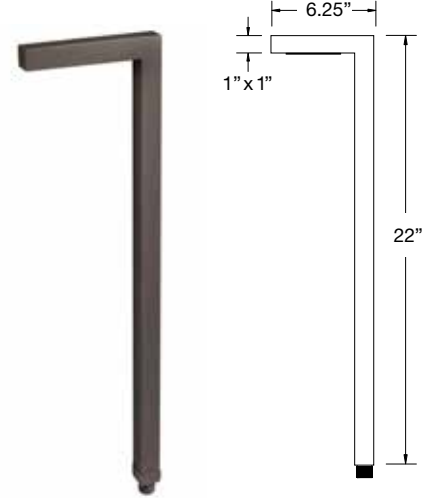

**BL-78**

**BL-78 with Shroud**

**BL-78 with Riser**

<b>APPLICATION</b>	Illuminating Pathways and Bed Areas
<b>CONSTRUCTION</b>	Solid Cast Brass
<b>FINISH</b>	Antiqued Brass
<b>WIRE LEAD</b>	25 Feet of 18-2 Wire
<b>STAKE</b>	X-800 Heavy Duty Ground Stake
<b>LED LAMP</b>	3 Watt LED G4 Bi-Pin
<b>LED LAMP OPTIONS</b>	1 Watt, 2 Watt LED G4 Bi-Pin
<b>LENS</b>	Frosted Glass

# PATH & AREA LIGHTING

BRASS / STAINLESS

**MDS-01**

**MDS-02**

**MDB-02**

**MDB-03**

**MDB-04**

<b>APPLICATION</b>	Illuminating Pathways, Bed Areas and Driveways	
<b>CONSTRUCTION</b>	<b>MDS-01 / MDS-02</b>	Stainless Steel
	<b>MDB-02 / MDB-03 / MDB-04</b>	Solid Cast Brass
<b>FINISH</b>	<b>MDS-01 / MDS-02</b>	Black Textured Powder Coat
	<b>MDB-02 / MDB-03 / MDB-04</b>	Antiqued Brass
<b>WIRE LEAD</b>	25 Feet of 18-2 Wire	
<b>STAKE</b>	X-801 Heavy Duty Ground Stake	
<b>LED LAMP</b>	<b>MDS-01 / MDS-02 / MDB-02</b>	3 Watt Integrated LED
	<b>MDB-03 / MDB-04</b>	3 Watt LED G4 Bi-Pin
<b>LED LAMP OPTIONS</b>	<b>MDB-03 / MDB-04</b>	1 Watt, 2 Watt, LED G4 Bi-Pin
<b>LENS</b>	Frosted Glass	
<b>HEIGHT</b>	<b>MDS-01</b> 16"	<b>Light Spread:</b> 5-7'
	<b>MDS-02</b> 22"	<b>Light Spread:</b> 6-8'
	<b>MDB-02</b> 22"	<b>Light Spread:</b> 6-8'
	<b>MDB-03</b> 21"	<b>Light Spread:</b> 6-8'
	<b>MDB-04</b> 22"	<b>Light Spread:</b> 6-8'

**MDB-05**

**BOL-18**

**MDB-06**

**MDB-07**

<b>APPLICATION</b>	Illuminating Pathways, Bed Areas and Driveways	
<b>CONSTRUCTION</b>	Solid Cast Brass	
<b>FINISH</b>	Antiqued Brass	
<b>WIRE LEAD</b>	25 Feet of 18-2 Wire	
<b>STAKE</b>	X-801 Heavy Duty Ground Stake	
<b>LED LAMP</b>	<b>MDB-06 / MDB-07 / BOL-18</b>	4 Watt Integrated LED
	<b>MDB-05</b>	3 Watt LED Module
<b>LENS</b>	Frosted Glass	
<b>HEIGHT</b>	<b>MDB-05</b> 15"	<b>Light Spread:</b> 4-6'
	<b>MDB-06</b> 23"	<b>Light Spread:</b> 8-10'
	<b>MDB-07</b> 21"	<b>Light Spread:</b> 8-10'
	<b>BOL-18</b> 9"	<b>Light Spread:</b> 6-8'