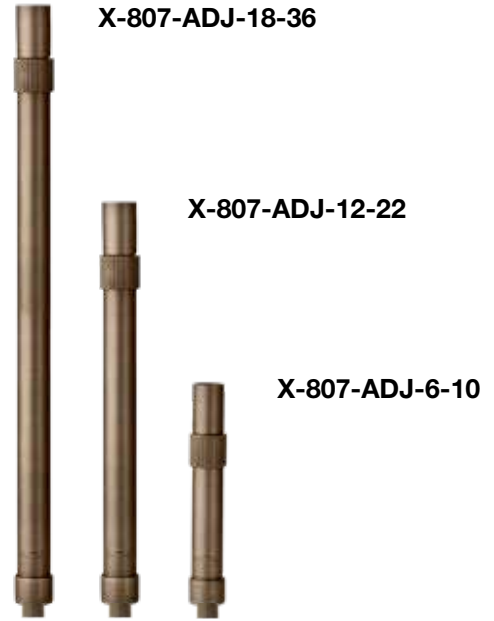

ADJUSTABLE RISER EXTENSIONS