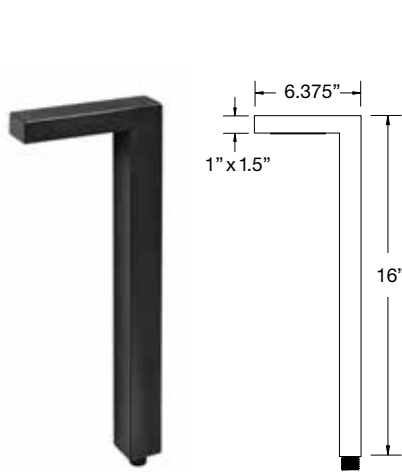

PATH & AREA LIGHTING

BRASS / STAINLESS

MDS-01