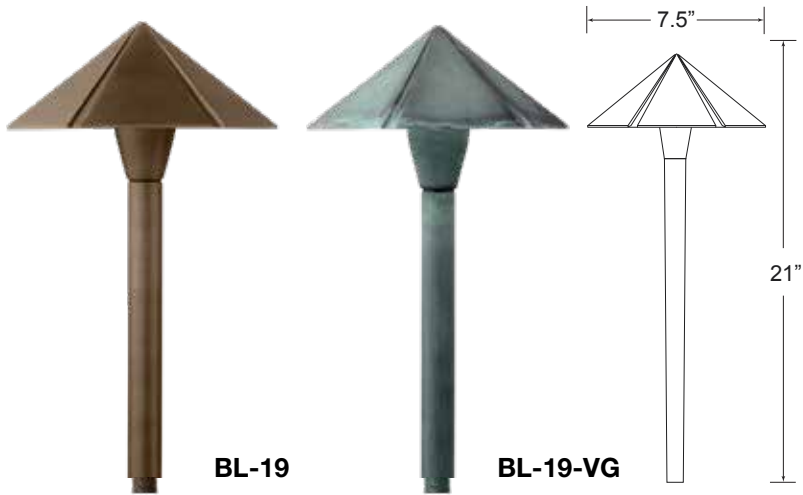

**HEIGHT** **BL-12** 24" **Light Spread:** 4-6'

**BL-12-TREE** 21" **Light Spread:** 4-10'

**BL-13** 21" **Light Spread:** 7-9'

**BL-14** 24" **Light Spread:** 8-10'

**OTHER OPTIONS** Adjustable Telescoping Post: 6-10", 12-22", 18-36"  
(For use with BL-13 & BL-14)

**BL-15**

**BL-15-TREE**

**BL-63**

<b>APPLICATION</b>	Illuminating Pathways, Bed Areas and Driveways		
<b>CONSTRUCTION</b>	Solid Cast Brass Shade with Heavy Brass Post		
<b>FINISH</b>	Antiqued Brass		
<b>WIRE LEAD</b>	25 Feet of 18-2 Wire		
<b>STAKE</b>	X-801 Heavy Duty Ground Stake		
<b>LED LAMP</b>	3 Watt LED G4 Bi-Pin		
<b>LED LAMP OPTIONS</b>	1 Watt, 2 Watt, 4 Watt LED G4 Bi-Pin Bluetooth RGBW LED (BL-63)		
<b>LENS</b>	Clear and Frosted Glass Dome		
<b>HEIGHT</b>	<b>BL-15</b>	22"	<b>Light Spread:</b> 7-9'
	<b>BL-15-TREE</b>	21"	<b>Light Spread:</b> 4-10'
	<b>BL-63</b>	23"	<b>Light Spread:</b> 6-8'
<b>OTHER OPTIONS</b>	Adjustable Telescoping Post: 6-10", 12-22", 18-36" (For use with BL-17 & BL-63)		

# PATH & AREA LIGHTING

BRASS

**BL-18**

**BL-18-VG**

**BL-19**

**BL-19-VG**

<b>APPLICATION</b>	Illuminating Pathways, Bed Areas and Driveways
<b>CONSTRUCTION</b>	Solid Cast Brass Shade with Heavy Brass Post
<b>FINISH</b>	Antiqued Brass / Aged Verde
<b>WIRE LEAD</b>	25 Feet of 18-2 Wire
<b>STAKE</b>	X-801 Heavy Duty Ground Stake
<b>LED LAMP</b>	3 Watt LED G4 Bi-Pin
<b>LED LAMP OPTIONS</b>	1 Watt, 2 Watt, 4 Watt LED G4 Bi-Pin Bluetooth RGBW LED
<b>LENS</b>	Clear and Frosted Glass Dome
<b>HEIGHT</b>	21" <b>Light Spread:</b> 8-10'
<b>OTHER OPTIONS</b>	Adjustable Telescoping Post: 6-10", 12-22", 18-36"