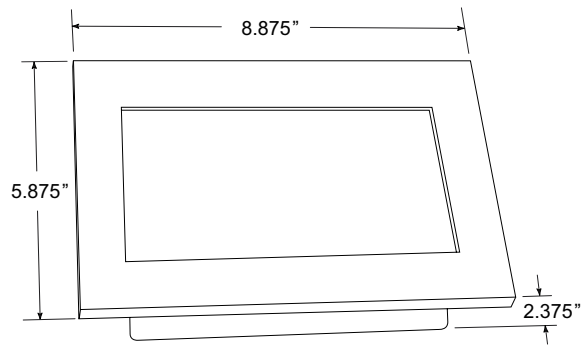

SD-60 BRICK PAVER

APPLICATION	Illuminating Decks, Steps, Posts, Outdoor Kitchens, Walls & Docks, Brick Pavers	
CONSTRUCTION	Solid Brass	
FINISH	SD-46 / SD-47	Antiqued Brass
	SD-60	Antiqued Brass Cover, Stainless Steel Body
WIRE LEAD	25 Feet of 18-2 Wire	
LED LAMP	SD-46 / SD-47	3 Watt LED G4 Bi-Pin
	SD-60	3 Watt LED Panel
LENS	Frosted Glass	
SPECIAL FEATURE	SD-60 The rectangle trim cover can be powder coated to match any color brick