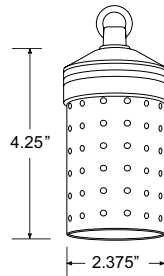

HANGING LIGHTS

HL-203

APPLICATION Illuminating Decks, Porches, Outdoor Kitchens, Sun Rooms, Gazebos, Patios

CONSTRUCTION Solid Brass

FINISH Antiqued Brass

WIRE LEAD 25 Feet of 18-2 Wire

LED LAMP **HL-201** Medium Base A19 12 Volt or 120 Volt LED

HL-200 / HL-202 / HL-203 / HL-204
3 Watt LED G4 Bi-Pin

LED LAMP OPTIONS **HL-201** Bluetooth RGBW LED

HL-200 / HL-202 / HL-203 / HL-204
1 Watt, 2 Watt, 4 Watt LED G4 Bi-Pin
3 Watt MR8 or MR11 LED
4 Watt or 6 Watt MR16 LED
Bluetooth RGBW LED