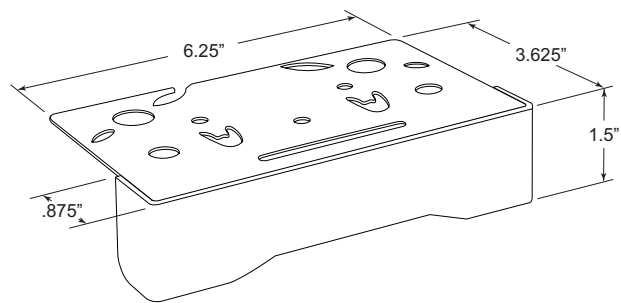

SD-508 RGBW

APPLICATION	Illuminating Retaining Walls, Seat Walls, Steps, Decks, Railings, Outdoor Kitchens	
CONSTRUCTION	Solid Brass	
FINISH	Antiqued Brass	
WIRE LEAD	25 Feet of 18-2 Wire	
LED LAMP	SD-506	2 Watt LED Light Strip
	SD-508	3 Watt LED RGBW Bluetooth Light Strip
LENS	Clear and Frosted Glass	
SPECIAL FEATURES	Removable Front Plate for Easy Powder Coat Color Match