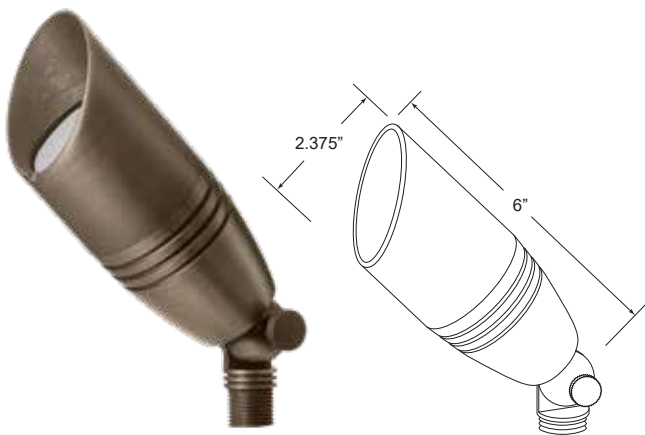

<b>APPLICATION</b>	Illuminating Pathways, Bed Areas and Driveways
<b>CONSTRUCTION</b>	Solid Cast Brass
<b>FINISH</b>	Antiqued Brass
<b>WIRE LEAD</b>	25 Feet of 18-2 Wire
<b>MOUNTING</b>	Brass Mounting Plate with X-801 Heavy Duty Ground Stake or X-805 Tri-Stake
<b>LED LAMP</b>	4 Watt LED MR16
<b>LED LAMP OPTIONS</b>	1 Watt, 2 Watt, 3 Watt, 4 Watt LED G4 Bi-Pin 3 Watt MR8 or MR11 LED 6 Watt MR16 LED or 9 Watt MR16 LED Bluetooth RGBW LED
<b>SPECIAL FEATURES</b>	Can Be Mounted to a Flat Surface or Stake Mounted

## UP &amp; DOWN LIGHTING

<b>APPLICATION</b>	Up or Down Lighting of Trees, Homes and Structures	
<b>CONSTRUCTION</b>	Solid Cast Brass with Telescoping, 360 Degree Rotatable Shroud	
<b>FINISH</b>	Antiqued Brass	
<b>WIRE LEAD</b>	25 Feet of 18-2 Wire <b>DL-25</b> 50 Feet of 18-2 Wire	
<b>STAKE</b>	X-800 Heavy Duty Ground Stake (BL-23, BL-24, BL-25)	
<b>LED LAMP</b>	<b>BL-23</b>	3 Watt LED MR8
	<b>BL-24</b>	3 Watt LED MR11
	<b>BL-25 / DL-25</b>	4 Watt, 6 Watt, or 9 Watt LED MR16
<b>LED LAMP OPTIONS</b>	<b>BL-25 / DL-25</b>	Bluetooth RGBW LED
<b>LENS</b>	Clear Glass	
<b>OPTIONAL LENS</b>	Frosted, Linear, Honeycomb, Moonlight Blue	

**BL-20**

**BL-21**

**BL-26**

**BL-28**

<b>APPLICATION</b>	Up or Down Lighting of Trees, Homes and Structures
<b>CONSTRUCTION</b>	Solid Cast Brass
<b>FINISH</b>	Antiqued Brass
<b>WIRE LEAD</b>	25 Feet of 18-2 Wire
<b>STAKE</b>	X-800 Heavy Duty Ground Stake
<b>LED LAMP</b>	<b>BL-20 / BL-21</b> 4 Watt or 6 Watt LED MR16 <b>BL-26 / BL-28</b> 4 Watt, 6 Watt, or 9 Watt LED MR16
<b>LED LAMP OPTIONS</b>	<b>BL-26 / BL-28</b> Bluetooth RGBW LED
<b>LENS</b>	Clear Glass
<b>OPTIONAL LENS</b>	Frosted, Linear, Honeycomb, Moonlight Blue