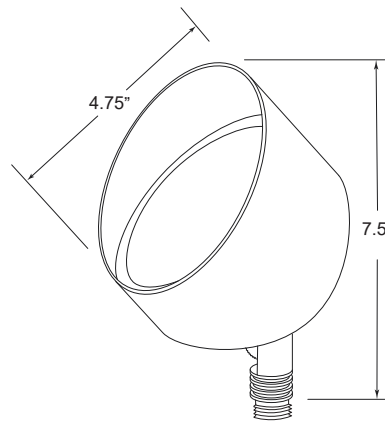

BL-32

APPLICATION	Up or Down Lighting of Trees, Homes and Structures	
CONSTRUCTION	Solid Cast Brass	
FINISH	Antiqued Brass	
WIRE LEAD	25 Feet of 18-2 Wire	
STAKE	BL-29	X-800 Heavy Duty Ground Stake
	BL-32	X-801 Heavy Duty Ground Stake
LED LAMP	BL-29	4 Watt, 6 Watt, or 9 Watt LED MR16
	BL-32	10 Watt LED PAR36
LED LAMP OPTIONS	BL-32	6 Watt, 13 Watt, 17 Watt LED PAR36
	BL-29 / BL-32	Bluetooth RGBW LED
LENS	Clear Glass	
OPTIONAL LENS	Frosted, Linear, Honeycomb, Moonlight Blue