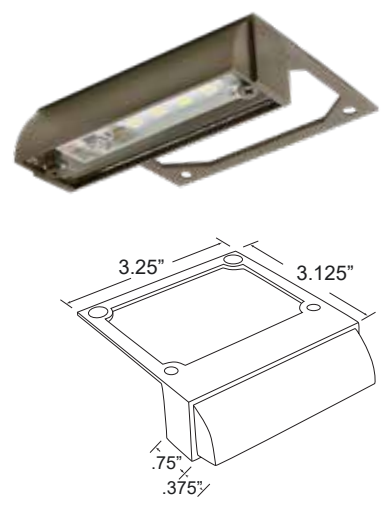

HARDSCAPE LIGHTING

SD-501

APPLICATION	illuminating Retaining Walls, Seat Walls, Steps, Decks, Railings, Outdoor Kitchens
CONSTRUCTION	Solid Brass
FINISH	Antiqued Brass
WIRE LEAD	25 Feet of 18-2 Wire
LED LAMP	SD-500 / SD-505 3 Watt LED Lighting Strip SD-501 2 Watt LED Lighting Strip
LENS	Clear and Frosted Glass