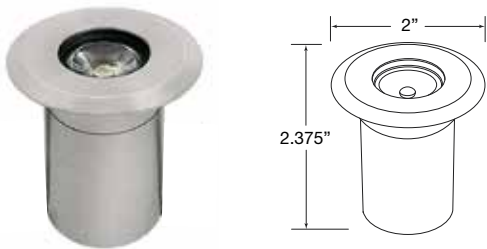

UL-53

APPLICATION	Underwater and Up Lighting	
CONSTRUCTION	Stainless Steel	
FINISH	Stainless Steel	
WIRE LEAD	25 Feet of 18-2 Wire	
LED LAMP	UL-52	9 Watt Integrated LED (Underwater Rated)
	UL-52 RGB	9 Watt Integrated LED (Underwater Rated) Color-changing with DMX Controller
	UL-53	3 Watt Integrated LED (Underwater Rated)
SPECIAL FEATURES	Underwater or Inground Applications	
LENS	Clear Flat Glass