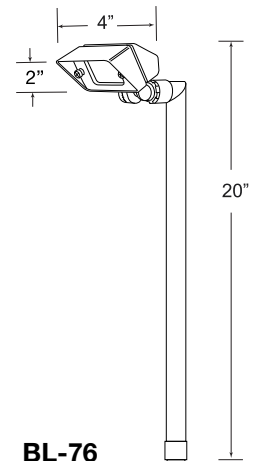

**BL-73**

**BL-74**

**BL-75**

**BL-76**

<b>APPLICATION</b>	Illuminating Pathways, Bed Areas and Driveways	
<b>CONSTRUCTION</b>	Solid Cast Brass Bullet Light with Brass Tee/Elbowed Post	
<b>FINISH</b>	Antiqued Brass	
<b>WIRE LEAD</b>	25 Feet of 18-2 Wire	
<b>STAKE</b>	X-801 Heavy Duty Ground Stake	
<b>LED LAMP</b>	<b>BL-73</b>	(2) 3 Watt MR8 LED Bi-Pin
	<b>BL-74</b>	(2) 3 Watt MR11 LED Bi-Pin
	<b>BL-75</b>	(2) 4, 6, 9 Watt MR16 LED Bi-Pin
	<b>BL-76</b>	3 Watt LED Panel
<b>LED LAMP OPTIONS</b>	Bluetooth RGBW LED (BL-75)	
<b>LENS</b>	Clear Flat Glass	
<b>OPTIONAL LENS</b>	Frosted Flat Glass	
<b>HEIGHT</b>	<b>BL-73 / BL-74</b>	21"
	<b>BL-75</b>	24"
	<b>BL-76</b>	20"