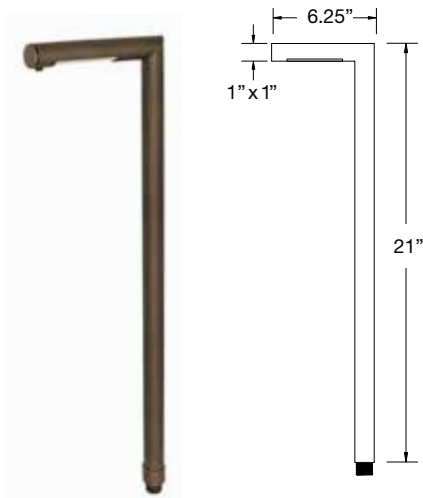

**BL-78**

**BL-78 with Shroud**

**BL-78 with Riser**

<b>APPLICATION</b>	Illuminating Pathways and Bed Areas
<b>CONSTRUCTION</b>	Solid Cast Brass
<b>FINISH</b>	Antiqued Brass
<b>WIRE LEAD</b>	25 Feet of 18-2 Wire
<b>STAKE</b>	X-800 Heavy Duty Ground Stake
<b>LED LAMP</b>	3 Watt LED G4 Bi-Pin
<b>LED LAMP OPTIONS</b>	1 Watt, 2 Watt LED G4 Bi-Pin
<b>LENS</b>	Frosted Glass

# PATH & AREA LIGHTING

BRASS / STAINLESS

**MDS-01**

**MDS-02**

**MDB-02**

**MDB-03**

**MDB-04**

<b>APPLICATION</b>	Illuminating Pathways, Bed Areas and Driveways	
<b>CONSTRUCTION</b>	<b>MDS-01 / MDS-02</b>	Stainless Steel
	<b>MDB-02 / MDB-03 / MDB-04</b>	Solid Cast Brass
<b>FINISH</b>	<b>MDS-01 / MDS-02</b>	Black Textured Powder Coat
	<b>MDB-02 / MDB-03 / MDB-04</b>	Antiqued Brass
<b>WIRE LEAD</b>	25 Feet of 18-2 Wire	
<b>STAKE</b>	X-801 Heavy Duty Ground Stake	
<b>LED LAMP</b>	<b>MDS-01 / MDS-02 / MDB-02</b>	3 Watt Integrated LED
	<b>MDB-03 / MDB-04</b>	3 Watt LED G4 Bi-Pin
<b>LED LAMP OPTIONS</b>	<b>MDB-03 / MDB-04</b>	1 Watt, 2 Watt, LED G4 Bi-Pin
<b>LENS</b>	Frosted Glass	
<b>HEIGHT</b>	<b>MDS-01</b> 16"	<b>Light Spread:</b> 5-7'
	<b>MDS-02</b> 22"	<b>Light Spread:</b> 6-8'
	<b>MDB-02</b> 22"	<b>Light Spread:</b> 6-8'
	<b>MDB-03</b> 21"	<b>Light Spread:</b> 6-8'
	<b>MDB-04</b> 22"	<b>Light Spread:</b> 6-8'

**MDB-05**

**BOL-18**

**MDB-06**

**MDB-07**

<b>APPLICATION</b>	Illuminating Pathways, Bed Areas and Driveways	
<b>CONSTRUCTION</b>	Solid Cast Brass	
<b>FINISH</b>	Antiqued Brass	
<b>WIRE LEAD</b>	25 Feet of 18-2 Wire	
<b>STAKE</b>	X-801 Heavy Duty Ground Stake	
<b>LED LAMP</b>	<b>MDB-06 / MDB-07 / BOL-18</b>	4 Watt Integrated LED
	<b>MDB-05</b>	3 Watt LED Module
<b>LENS</b>	Frosted Glass	
<b>HEIGHT</b>	<b>MDB-05</b> 15"	<b>Light Spread:</b> 4-6'
	<b>MDB-06</b> 23"	<b>Light Spread:</b> 8-10'
	<b>MDB-07</b> 21"	<b>Light Spread:</b> 8-10'
	<b>BOL-18</b> 9"	<b>Light Spread:</b> 6-8'