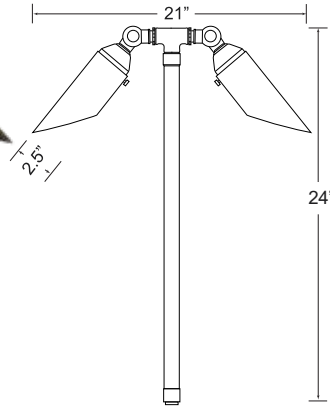

BL-75

APPLICATION	Illuminating Pathways, Bed Areas and Driveways	
CONSTRUCTION	Solid Cast Brass Bullet Light with Brass Tee/Elbowed Post	
FINISH	Antiqued Brass	
WIRE LEAD	25 Feet of 18-2 Wire	
STAKE	X-801 Heavy Duty Ground Stake	
LED LAMP	BL-73	(2) 3 Watt MR8 LED Bi-Pin
	BL-74	(2) 3 Watt MR11 LED Bi-Pin
	BL-75	(2) 4, 6, 9 Watt MR16 LED Bi-Pin
	BL-76	3 Watt LED Panel
LED LAMP OPTIONS	Bluetooth RGBW LED (BL-75)	
LENS	Clear Flat Glass	
OPTIONAL LENS	Frosted Flat Glass	
HEIGHT	BL-73 / BL-74	21"
	BL-75	24"
	BL-76	20"