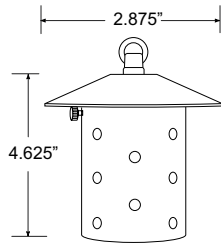

HANGING LIGHTS

HL-200