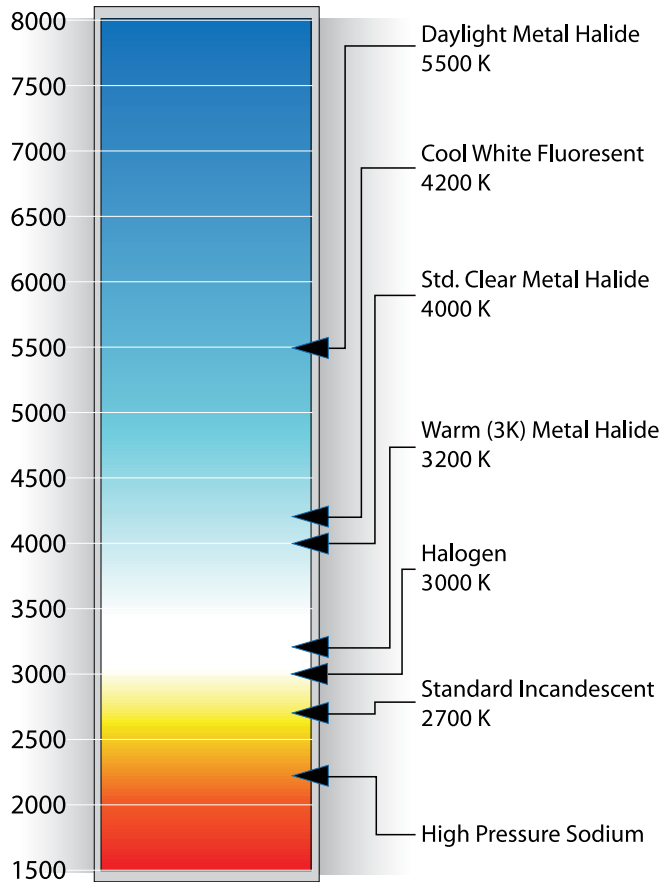

KELVIN CHART / POWDER COAT FINISHES