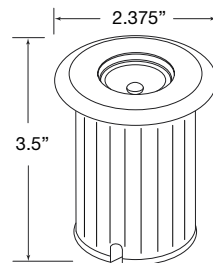

WL-91

WL-93

WL-94

WL-95

WL-96

WL-97

<b>APPLICATION</b>	Illuminating Walks, Pathways, Outdoor Kitchens, Soffit Lighting, Wall Lighting
<b>CONSTRUCTION</b>	Stainless Steel with Composite Sleeve
<b>FINISH</b>	Nickel, Black, White or Antiqued Brass
<b>WIRE LEAD</b>	25 Feet of 18-2 Wire
<b>LED LAMP</b>	1 Watt or 3 Watt Integrated LED
<b>LENS</b>	Clear Flat Glass