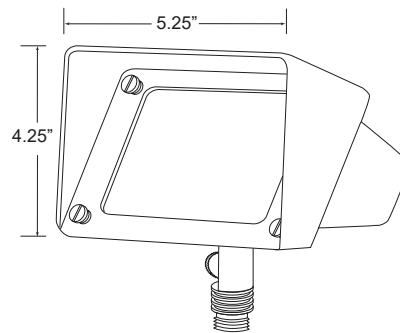

UP & DOWN WALL WASHER / FLOOD LIGHTING

ALUMINUM

AL-31

APPLICATION	Up or Down Lighting of Walls, Signs, Buildings, Homes, Water Features and Structures	
CONSTRUCTION	Die Cast Aluminum	
FINISH	Textured Black	
WIRE LEAD	25 Feet of 18-2 Wire	
STAKE	AL-30	X-800 Heavy Duty Ground Stake
	AL-31	X-801 Heavy Duty Ground Stake
LED LAMP	AL-30	3 Watt LED Panel
	AL-31	6 Watt LED Panel
LED LAMP OPTIONS	AL-31	4 Watt or 6 Watt LED MR16
	AL-30	3 Watt or 4 Watt G4 LED
	AL-31	20 Watt Super Bright LED Panel
	AL-31	Bluetooth RGBW LED
LENS	Clear, Frosted and Linear Glass