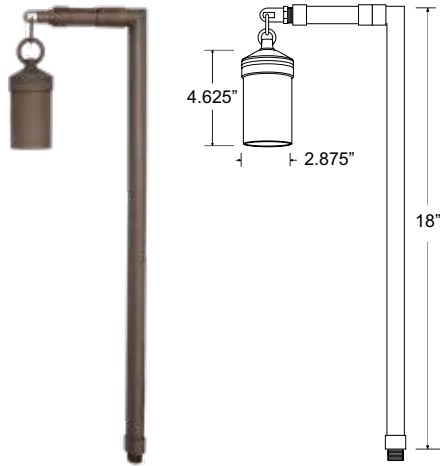

# PATH & AREA LIGHTING / BOLLARDS

BRASS

**BOL-03**

**BOL-04**

**BOL-13**

**BOL-14**

<b>APPLICATION</b>	Illuminating Pathways, Bed Areas and Driveways		
<b>CONSTRUCTION</b>	Brass		
<b>FINISH</b>	Antiqued Brass		
<b>WIRE LEAD</b>	25 Feet of 18-2 Wire		
<b>STAKE</b>	X-801 Heavy Duty Ground Stake		
<b>LED LAMP</b>	<b>BOL-03 / BOL-04</b>	4 Watt Integrated LED	
	<b>BOL-13 / BOL-14</b>	4 Watt LED G4 Bi-Pin	
<b>HEIGHT</b>	<b>BOL-03</b>	18"	<b>Light Spread:</b> 4-6'
	<b>BOL-04</b>	18"	<b>Light Spread:</b> 6-8'
	<b>BOL-13</b>	18"	<b>Light Spread:</b> 4-6'
	<b>BOL-14</b>	18"	<b>Light Spread:</b> 4-6'

**BOL-09**

**BOL-10**

**BOL-11**

**BOL-12**

**BOL-15**

<b>APPLICATION</b>	Illuminating Pathways, Bed Areas and Driveways		
<b>CONSTRUCTION</b>	Brass		
<b>FINISH</b>	Antiqued Brass		
<b>WIRE LEAD</b>	25 Feet of 18-2 Wire		
<b>STAKE</b>	X-800 Heavy Duty Ground Stake		
<b>LED LAMP</b>	3 Watt G4 LED Bi-Pin		
<b>LED LAMP OPTIONS</b>	1 Watt, 2 Watt G4 LED Bi-Pin		
<b>HEIGHT</b>	<b>BOL-09</b>	15"	<b>Light Spread:</b> 6-8'
	<b>BOL-10</b>	15"	<b>Light Spread:</b> 6-8'
	<b>BOL-11</b>	15"	<b>Light Spread:</b> 6-8'
	<b>BOL-12</b>	15"	<b>Light Spread:</b> 6-8'
	<b>BOL-15</b>	15"	<b>Light Spread:</b> 6-8'

PATH & AREA LIGHTING

**BL-201-HL**

**BL-202-HL**

**BL-203-HL**

<b>APPLICATION</b>	Illuminating Pathways, Bed Areas and Driveways	
<b>CONSTRUCTION</b>	Solid Brass	
<b>FINISH</b>	Antiqued Brass	
<b>WIRE LEAD</b>	25 Feet of 18-2 Wire	
<b>STAKE</b>	X-801 Heavy Duty Ground Stake	
<b>LED LAMP</b>	<b>BL-201-HL</b>	A19 Medium Base LED Lamp 2 Watt, 4 Watt or 6 Watt Bluetooth RGBW LED
	<b>BL-202-HL</b>	MR16 LED 4 Watt or 6 Watt G4 LED 4 Watt Bi-Pin Bluetooth RGBW LED
	<b>BL-203-HL</b>	G4 LED 4 Watt Bi-Pin Bluetooth RGBW LED