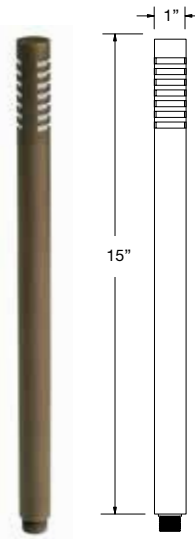

**MDB-05**

**BOL-18**

**MDB-06**

**MDB-07**

<b>APPLICATION</b>	Illuminating Pathways, Bed Areas and Driveways	
<b>CONSTRUCTION</b>	Solid Cast Brass	
<b>FINISH</b>	Antiqued Brass	
<b>WIRE LEAD</b>	25 Feet of 18-2 Wire	
<b>STAKE</b>	X-801 Heavy Duty Ground Stake	
<b>LED LAMP</b>	<b>MDB-06 / MDB-07 / BOL-18</b>	4 Watt Integrated LED
	<b>MDB-05</b>	3 Watt LED Module
<b>LENS</b>	Frosted Glass	
<b>HEIGHT</b>	<b>MDB-05</b> 15"	<b>Light Spread:</b> 4-6'
	<b>MDB-06</b> 23"	<b>Light Spread:</b> 8-10'
	<b>MDB-07</b> 21"	<b>Light Spread:</b> 8-10'
	<b>BOL-18</b> 9"	<b>Light Spread:</b> 6-8'

# PATH & AREA LIGHTING / BOLLARDS

BRASS

**BOL-03**

**BOL-04**

**BOL-13**

**BOL-14**

<b>APPLICATION</b>	Illuminating Pathways, Bed Areas and Driveways		
<b>CONSTRUCTION</b>	Brass		
<b>FINISH</b>	Antiqued Brass		
<b>WIRE LEAD</b>	25 Feet of 18-2 Wire		
<b>STAKE</b>	X-801 Heavy Duty Ground Stake		
<b>LED LAMP</b>	<b>BOL-03 / BOL-04</b>	4 Watt Integrated LED	
	<b>BOL-13 / BOL-14</b>	4 Watt LED G4 Bi-Pin	
<b>HEIGHT</b>	<b>BOL-03</b>	18"	<b>Light Spread:</b> 4-6'
	<b>BOL-04</b>	18"	<b>Light Spread:</b> 6-8'
	<b>BOL-13</b>	18"	<b>Light Spread:</b> 4-6'
	<b>BOL-14</b>	18"	<b>Light Spread:</b> 4-6'

**BOL-09**

**BOL-10**

**BOL-11**

**BOL-12**

**BOL-15**

<b>APPLICATION</b>	Illuminating Pathways, Bed Areas and Driveways		
<b>CONSTRUCTION</b>	Brass		
<b>FINISH</b>	Antiqued Brass		
<b>WIRE LEAD</b>	25 Feet of 18-2 Wire		
<b>STAKE</b>	X-800 Heavy Duty Ground Stake		
<b>LED LAMP</b>	3 Watt G4 LED Bi-Pin		
<b>LED LAMP OPTIONS</b>	1 Watt, 2 Watt G4 LED Bi-Pin		
<b>HEIGHT</b>	<b>BOL-09</b>	15"	<b>Light Spread:</b> 6-8'
	<b>BOL-10</b>	15"	<b>Light Spread:</b> 6-8'
	<b>BOL-11</b>	15"	<b>Light Spread:</b> 6-8'
	<b>BOL-12</b>	15"	<b>Light Spread:</b> 6-8'
	<b>BOL-15</b>	15"	<b>Light Spread:</b> 6-8'