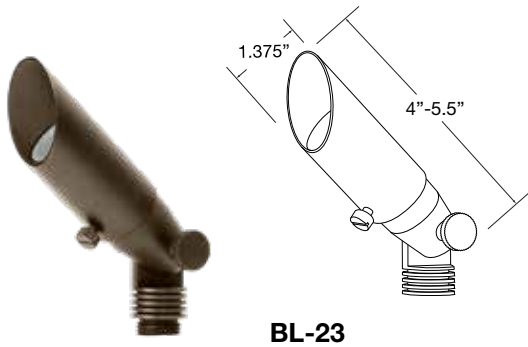

UP & DOWN LIGHTING

APPLICATION	Up or Down Lighting of Trees, Homes and Structures	
CONSTRUCTION	Solid Cast Brass with Telescoping, 360 Degree Rotatable Shroud	
FINISH	Antiqued Brass	
WIRE LEAD	25 Feet of 18-2 Wire DL-25 50 Feet of 18-2 Wire	
STAKE	X-800 Heavy Duty Ground Stake (BL-23, BL-24, BL-25)	
LED LAMP	BL-23	3 Watt LED MR8
	BL-24	3 Watt LED MR11
	BL-25 / DL-25	4 Watt, 6 Watt, or 9 Watt LED MR16
LED LAMP OPTIONS	BL-25 / DL-25	Bluetooth RGBW LED
LENS	Clear Glass	
OPTIONAL LENS	Frosted, Linear, Honeycomb, Moonlight Blue