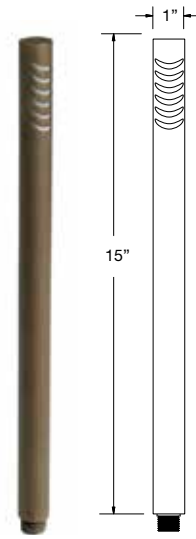

**MDB-05**

**BOL-18**

**MDB-06**

**MDB-07**

<b>APPLICATION</b>	Illuminating Pathways, Bed Areas and Driveways	
<b>CONSTRUCTION</b>	Solid Cast Brass	
<b>FINISH</b>	Antiqued Brass	
<b>WIRE LEAD</b>	25 Feet of 18-2 Wire	
<b>STAKE</b>	X-801 Heavy Duty Ground Stake	
<b>LED LAMP</b>	<b>MDB-06 / MDB-07 / BOL-18</b>	4 Watt Integrated LED
	<b>MDB-05</b>	3 Watt LED Module
<b>LENS</b>	Frosted Glass	
<b>HEIGHT</b>	<b>MDB-05</b> 15"	<b>Light Spread:</b> 4-6'
	<b>MDB-06</b> 23"	<b>Light Spread:</b> 8-10'
	<b>MDB-07</b> 21"	<b>Light Spread:</b> 8-10'
	<b>BOL-18</b> 9"	<b>Light Spread:</b> 6-8'

# PATH & AREA LIGHTING / BOLLARDS

BRASS

**BOL-03**

**BOL-04**

**BOL-13**

**BOL-14**

<b>APPLICATION</b>	Illuminating Pathways, Bed Areas and Driveways		
<b>CONSTRUCTION</b>	Brass		
<b>FINISH</b>	Antiqued Brass		
<b>WIRE LEAD</b>	25 Feet of 18-2 Wire		
<b>STAKE</b>	X-801 Heavy Duty Ground Stake		
<b>LED LAMP</b>	<b>BOL-03 / BOL-04</b>	4 Watt Integrated LED	
	<b>BOL-13 / BOL-14</b>	4 Watt LED G4 Bi-Pin	
<b>HEIGHT</b>	<b>BOL-03</b>	18"	<b>Light Spread:</b> 4-6'
	<b>BOL-04</b>	18"	<b>Light Spread:</b> 6-8'
	<b>BOL-13</b>	18"	<b>Light Spread:</b> 4-6'
	<b>BOL-14</b>	18"	<b>Light Spread:</b> 4-6'

**BOL-09**

**BOL-10**

**BOL-11**

**BOL-12**

**BOL-15**

<b>APPLICATION</b>	Illuminating Pathways, Bed Areas and Driveways		
<b>CONSTRUCTION</b>	Brass		
<b>FINISH</b>	Antiqued Brass		
<b>WIRE LEAD</b>	25 Feet of 18-2 Wire		
<b>STAKE</b>	X-800 Heavy Duty Ground Stake		
<b>LED LAMP</b>	3 Watt G4 LED Bi-Pin		
<b>LED LAMP OPTIONS</b>	1 Watt, 2 Watt G4 LED Bi-Pin		
<b>HEIGHT</b>	<b>BOL-09</b>	15"	<b>Light Spread:</b> 6-8'
	<b>BOL-10</b>	15"	<b>Light Spread:</b> 6-8'
	<b>BOL-11</b>	15"	<b>Light Spread:</b> 6-8'
	<b>BOL-12</b>	15"	<b>Light Spread:</b> 6-8'
	<b>BOL-15</b>	15"	<b>Light Spread:</b> 6-8'