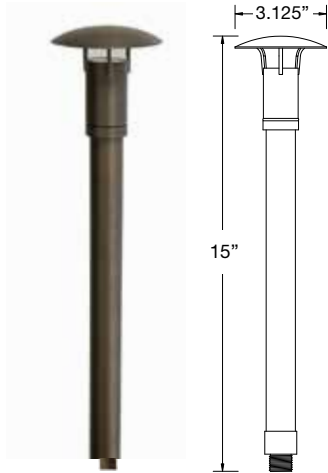

**BL-78**

**BL-78 with Shroud**

**BL-78 with Riser**

<b>APPLICATION</b>	Illuminating Pathways and Bed Areas
<b>CONSTRUCTION</b>	Solid Cast Brass
<b>FINISH</b>	Antiqued Brass
<b>WIRE LEAD</b>	25 Feet of 18-2 Wire
<b>STAKE</b>	X-800 Heavy Duty Ground Stake
<b>LED LAMP</b>	3 Watt LED G4 Bi-Pin
<b>LED LAMP OPTIONS</b>	1 Watt, 2 Watt LED G4 Bi-Pin
<b>LENS</b>	Frosted Glass

# PATH & AREA LIGHTING

BRASS / STAINLESS

**MDS-01**

**MDS-02**

**MDB-02**

**MDB-03**

**MDB-04**

<b>APPLICATION</b>	Illuminating Pathways, Bed Areas and Driveways	
<b>CONSTRUCTION</b>	<b>MDS-01 / MDS-02</b>	Stainless Steel
	<b>MDB-02 / MDB-03 / MDB-04</b>	Solid Cast Brass
<b>FINISH</b>	<b>MDS-01 / MDS-02</b>	Black Textured Powder Coat
	<b>MDB-02 / MDB-03 / MDB-04</b>	Antiqued Brass
<b>WIRE LEAD</b>	25 Feet of 18-2 Wire	
<b>STAKE</b>	X-801 Heavy Duty Ground Stake	
<b>LED LAMP</b>	<b>MDS-01 / MDS-02 / MDB-02</b>	3 Watt Integrated LED
	<b>MDB-03 / MDB-04</b>	3 Watt LED G4 Bi-Pin
<b>LED LAMP OPTIONS</b>	<b>MDB-03 / MDB-04</b>	1 Watt, 2 Watt, LED G4 Bi-Pin
<b>LENS</b>	Frosted Glass	
<b>HEIGHT</b>	<b>MDS-01</b> 16"	<b>Light Spread:</b> 5-7'
	<b>MDS-02</b> 22"	<b>Light Spread:</b> 6-8'
	<b>MDB-02</b> 22"	<b>Light Spread:</b> 6-8'
	<b>MDB-03</b> 21"	<b>Light Spread:</b> 6-8'
	<b>MDB-04</b> 22"	<b>Light Spread:</b> 6-8'

**MDB-05**

**BOL-18**

**MDB-06**

**MDB-07**

<b>APPLICATION</b>	Illuminating Pathways, Bed Areas and Driveways	
<b>CONSTRUCTION</b>	Solid Cast Brass	
<b>FINISH</b>	Antiqued Brass	
<b>WIRE LEAD</b>	25 Feet of 18-2 Wire	
<b>STAKE</b>	X-801 Heavy Duty Ground Stake	
<b>LED LAMP</b>	<b>MDB-06 / MDB-07 / BOL-18</b>	4 Watt Integrated LED
	<b>MDB-05</b>	3 Watt LED Module
<b>LENS</b>	Frosted Glass	
<b>HEIGHT</b>	<b>MDB-05</b> 15"	<b>Light Spread:</b> 4-6'
	<b>MDB-06</b> 23"	<b>Light Spread:</b> 8-10'
	<b>MDB-07</b> 21"	<b>Light Spread:</b> 8-10'
	<b>BOL-18</b> 9"	<b>Light Spread:</b> 6-8'