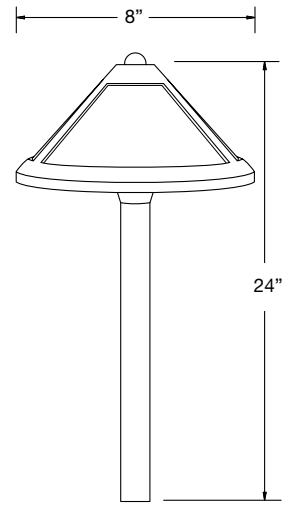

PATH & AREA LIGHTING

<b>APPLICATION</b>	Illuminating Pathways, Bed Areas and Driveways		
<b>CONSTRUCTION</b>	Solid Cast Brass Shade with Heavy Brass Post		
<b>FINISH</b>	Antiqued Brass		
<b>WIRE LEAD</b>	25 Feet of 18-2 Wire		
<b>STAKE</b>	X-801 Heavy Duty Ground Stake		
<b>LED LAMP</b>	3 Watt LED G4 Bi-Pin		
<b>LED LAMP OPTIONS</b>	1 Watt, 2 Watt, 4 Watt LED G4 Bi-Pin Bluetooth RGBW LED		
<b>LENS</b>	Clear and Frosted Glass Dome		
<b>HEIGHT</b>	<b>BL-07 / BL-07-B</b>	21"	<b>Light Spread:</b> 8-10'
	<b>BL-08</b>	21"	<b>Light Spread:</b> 7-9'
<b>OTHER OPTIONS</b>	Adjustable Telescoping Post: 6-10", 12-22", 18-36"		

BL-09-A

BL-09-F

BL-09-H

BL-10

BL-11

<b>APPLICATION</b>	Illuminating Pathways, Bed Areas and Driveways		
<b>CONSTRUCTION</b>	Solid Cast Brass Shade with Heavy Brass Post		
	<b>BL-09</b>	Glass Shade with Brass Frame	
<b>FINISH</b>	Antiqued Brass		
<b>WIRE LEAD</b>	25 Feet of 18-2 Wire		
<b>STAKE</b>	X-801 Heavy Duty Ground Stake		
<b>LED LAMP</b>	3 Watt LED G4 Bi-Pin		
<b>LED LAMP OPTIONS</b>	1 Watt, 2 Watt, 4 Watt LED G4 Bi-Pin Bluetooth RGBW LED		
<b>LENS</b>	Clear and Frosted Glass Dome		
<b>HEIGHT</b>	<b>BL-09-A / BL-09-F / BL-09-H</b>	24"	<b>Light Spread:</b> 9-11'
	<b>BL-10</b>	21"	<b>Light Spread:</b> 6-8'
	<b>BL-11</b>	21"	<b>Light Spread:</b> 8-10'
<b>OTHER OPTIONS</b>	Adjustable Telescoping Post: 6-10", 12-22", 18-36"		