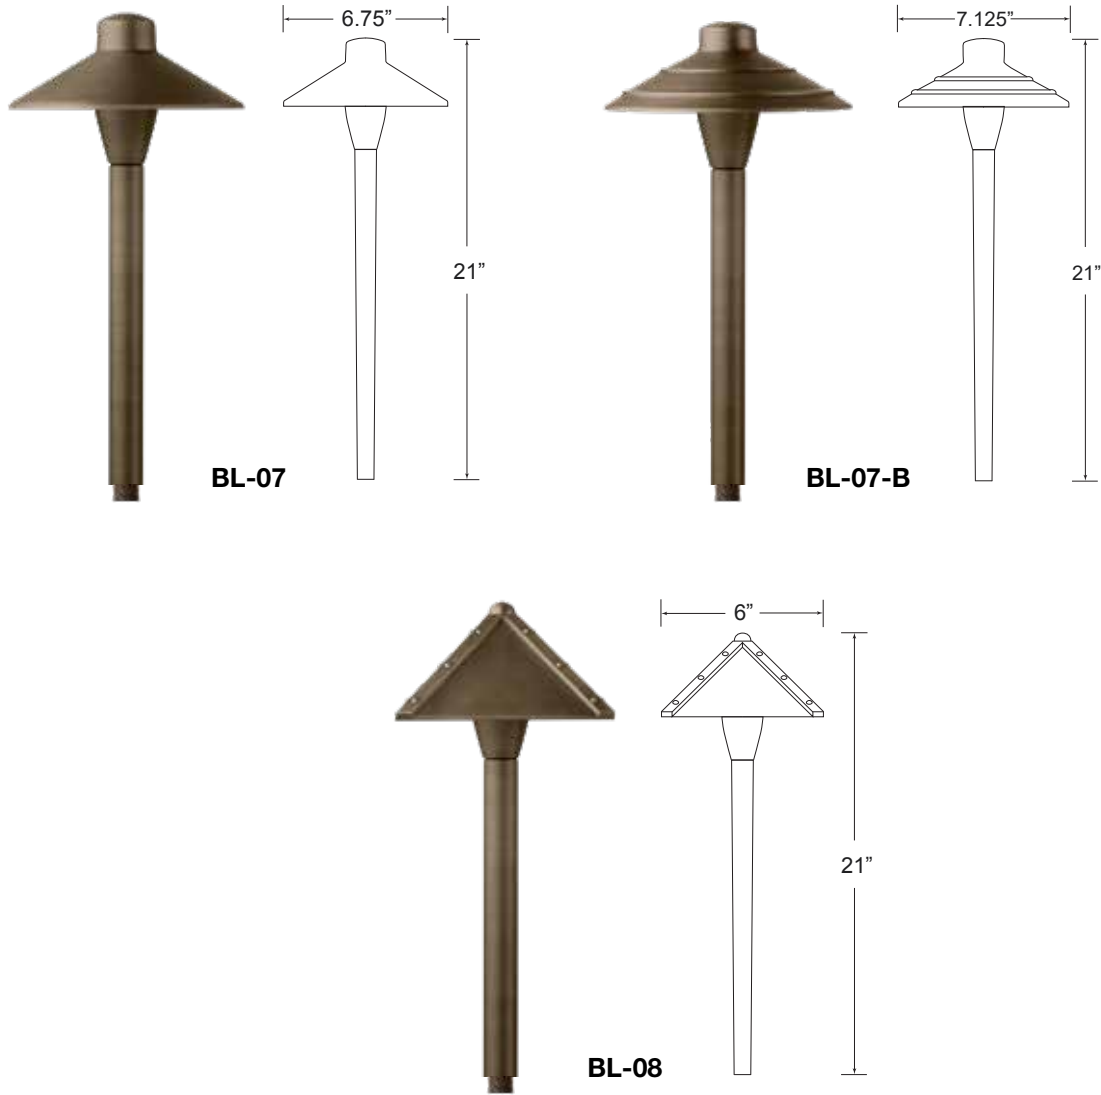

**BL-05 W/ ADJ RISER**

(The adjustable risers are available with all pathway lights with the perfect post system)

**BL-04**

**BL-05**

**BL-06**

<b>APPLICATION</b>	Illuminating Pathways, Bed Areas and Driveways
<b>CONSTRUCTION</b>	Solid Cast Brass Shade with Heavy Brass Post
<b>FINISH</b>	Antiqued Brass
<b>WIRE LEAD</b>	25 Feet of 18-2 Wire
<b>STAKE</b>	X-801 Heavy Duty Ground Stake
<b>LED LAMP</b>	3 Watt LED G4 Bi-Pin
<b>LED LAMP OPTIONS</b>	1 Watt, 2 Watt, 4 Watt LED G4 Bi-Pin Bluetooth RGBW LED
<b>LENS</b>	Clear and Frosted Glass Dome
<b>HEIGHT</b>	21" <b>Light Spread:</b> 8-10'
<b>OTHER OPTIONS</b>	Adjustable Telescoping Post: 6-10", 12-22", 18-36"

PATH & AREA LIGHTING

<b>APPLICATION</b>	Illuminating Pathways, Bed Areas and Driveways		
<b>CONSTRUCTION</b>	Solid Cast Brass Shade with Heavy Brass Post		
<b>FINISH</b>	Antiqued Brass		
<b>WIRE LEAD</b>	25 Feet of 18-2 Wire		
<b>STAKE</b>	X-801 Heavy Duty Ground Stake		
<b>LED LAMP</b>	3 Watt LED G4 Bi-Pin		
<b>LED LAMP OPTIONS</b>	1 Watt, 2 Watt, 4 Watt LED G4 Bi-Pin Bluetooth RGBW LED		
<b>LENS</b>	Clear and Frosted Glass Dome		
<b>HEIGHT</b>	<b>BL-07 / BL-07-B</b>	21"	<b>Light Spread:</b> 8-10'
	<b>BL-08</b>	21"	<b>Light Spread:</b> 7-9'
<b>OTHER OPTIONS</b>	Adjustable Telescoping Post: 6-10", 12-22", 18-36"		