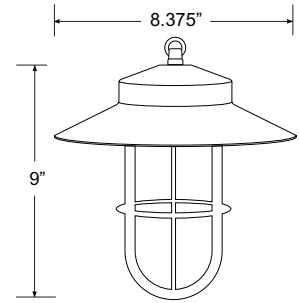

HANGING LIGHTS

HL-201

APPLICATION Illuminating Decks, Porches, Outdoor Kitchens, Sun Rooms, Gazebos, Patios

CONSTRUCTION Solid Brass

FINISH Antiqued Brass

WIRE LEAD 25 Feet of 18-2 Wire

LED LAMP **HL-201** Medium Base A19 12 Volt or 120 Volt LED

HL-200 / HL-202 / HL-203 / HL-204
3 Watt LED G4 Bi-Pin

LED LAMP OPTIONS **HL-201** Bluetooth RGBW LED

HL-200 / HL-202 / HL-203 / HL-204
1 Watt, 2 Watt, 4 Watt LED G4 Bi-Pin
3 Watt MR8 or MR11 LED
4 Watt or 6 Watt MR16 LED
Bluetooth RGBW LED