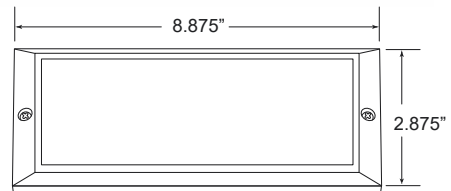

DECK / STEP LIGHTING

SD-400

SD-403

SD-401

SD-404

SD-402

SD-405

<b>APPLICATION</b>	Illuminating Decks, Steps, Posts, Outdoor Kitchens, Walls & Docks
<b>CONSTRUCTION</b>	Solid Brass
<b>FINISH</b>	Antiqued Brass
<b>WIRE LEAD</b>	25 Feet of 18-2 Wire
<b>LED LAMP</b>	2 Watt LED Panel
<b>LENS</b>	Frosted Lens