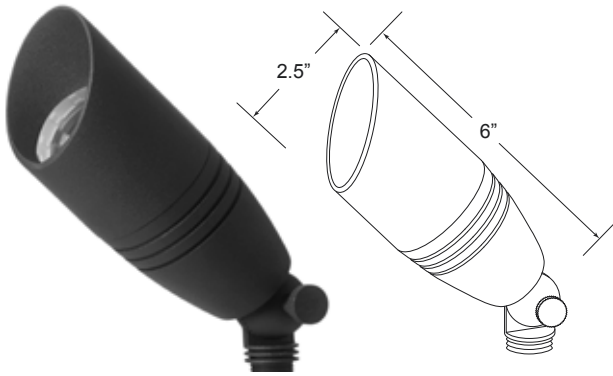

UP & DOWN LIGHTING

AL-26

APPLICATION	Up or Down Lighting of Trees, Homes and Structures	
CONSTRUCTION	Die Cast Aluminum	
FINISH	Textured Black	
WIRE LEAD	25 Feet of 18-2 Wire	
STAKE	AL-21 / AL-26 / AL-28	X-800 Heavy Duty Ground Stake
	AL-32	X-801 Heavy Duty Ground Stake
LED LAMP	AL-21 / AL-26	4 Watt or 6 Watt LED MR16
	AL-28	4 Watt, 6 Watt, or 9 Watt LED MR16
	AL-32	6 Watt, 10 Watt, 13 Watt, or 17 Watt PAR36
LED LAMP OPTIONS	AL-28 / AL-32	Bluetooth RGBW LED
LENS	Clear Glass	
OPTIONAL LENS	Frosted, Linear, Honeycomb, Moonlight Blue