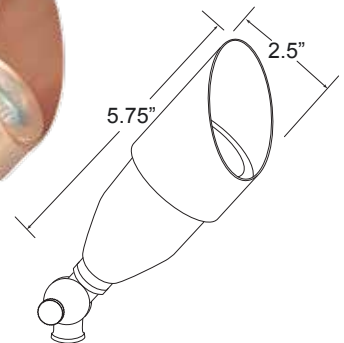

**X-BRASS  
SOCKET POST**

**X-BRASS  
KNOB**

**X-BRASS  
FINIAL**

PATH & AREA LIGHTING

<b>APPLICATION</b>	Illuminating Pathways, Bed Areas and Driveways	
<b>CONSTRUCTION</b>	Copper Shade with Solid Copper Post	
<b>FINISH</b>	Copper	
<b>WIRE LEAD</b>	25 Feet of 18-2 Wire	
<b>STAKE</b>	X-801 Heavy Duty Ground Stake	
<b>LED LAMP</b>	3 Watt LED G4 Bi-Pin	
<b>LED LAMP OPTIONS</b>	1 Watt, 2 Watt, 4 Watt LED G4 Bi-Pin Bluetooth RGBW LED	
<b>LENS</b>	Clear and Frosted Glass Dome	
<b>HEIGHT</b>	<b>CL-02 / CL-02-B</b> 24"	<b>Light Spread:</b> 10-12'
	<b>CL-07 / CL-07-B</b> 21"	<b>Light Spread:</b> 8-10'

CL-05

CL-22

<b>APPLICATION</b>	<b>CL-05</b>	Illuminating Pathways, Bed Areas and Driveways
	<b>CL-22</b>	Up Lighting of Trees, Walls, Homes
<b>CONSTRUCTION</b>	Heavy Copper and Brass	
<b>FINISH</b>	Copper	
<b>WIRE LEAD</b>	25 Feet of 18-2 Wire	
<b>STAKE</b>	X-801 Heavy Duty Ground Stake	
<b>LED LAMP</b>	<b>CL-05</b>	3 Watt LED G4 Bi-Pin
<b>LED LAMP OPTIONS</b>	<b>CL-05</b>	1 Watt, 2 Watt, 4 Watt LED G4 Bi-Pin
		Bluetooth RGBW LED
<b>LENS</b>	<b>CL-05</b>	Clear and Frosted Glass Dome
	<b>CL-22</b>	Clear Convex Lens
<b>HEIGHT</b>	<b>CL-05</b> 21"	<b>Light Spread:</b> 8-10'