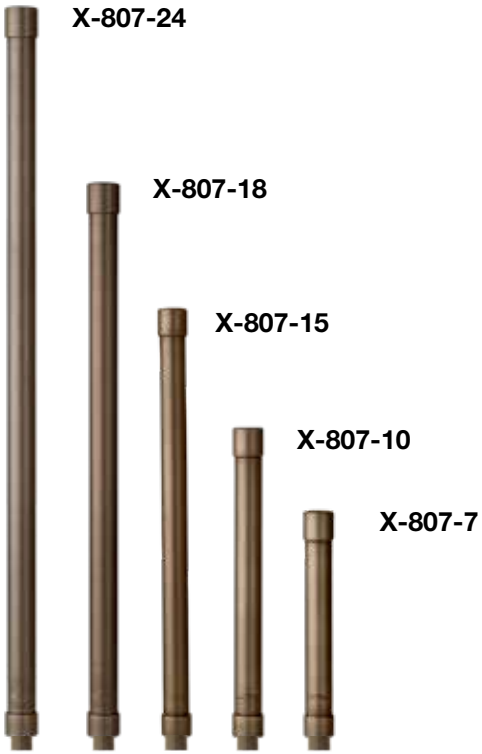

ACCESSORIES

RISER EXTENSIONS