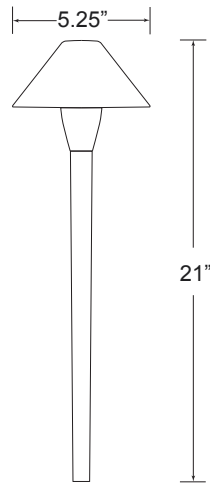

PATH & AREA LIGHTING

<b>APPLICATION</b>	Illuminating Pathways, Bed Areas and Driveways		
<b>CONSTRUCTION</b>	Solid Cast Brass Shade with Heavy Brass Post		
<b>FINISH</b>	Antiqued Brass		
<b>WIRE LEAD</b>	25 Feet of 18-2 Wire		
<b>STAKE</b>	X-801 Heavy Duty Ground Stake		
<b>LED LAMP</b>	3 Watt LED G4 Bi-Pin		
<b>LED LAMP OPTIONS</b>	1 Watt, 2 Watt, 4 Watt LED G4 Bi-Pin Bluetooth RGBW LED		
<b>LENS</b>	Clear and Frosted Glass Dome		
<b>HEIGHT</b>	<b>BL-07 / BL-07-B</b>	21"	<b>Light Spread:</b> 8-10'
	<b>BL-08</b>	21"	<b>Light Spread:</b> 7-9'
<b>OTHER OPTIONS</b>	Adjustable Telescoping Post: 6-10", 12-22", 18-36"		

BL-09-A

BL-09-F

BL-09-H

BL-10

BL-11

<b>APPLICATION</b>	Illuminating Pathways, Bed Areas and Driveways		
<b>CONSTRUCTION</b>	Solid Cast Brass Shade with Heavy Brass Post		
	<b>BL-09</b>	Glass Shade with Brass Frame	
<b>FINISH</b>	Antiqued Brass		
<b>WIRE LEAD</b>	25 Feet of 18-2 Wire		
<b>STAKE</b>	X-801 Heavy Duty Ground Stake		
<b>LED LAMP</b>	3 Watt LED G4 Bi-Pin		
<b>LED LAMP OPTIONS</b>	1 Watt, 2 Watt, 4 Watt LED G4 Bi-Pin Bluetooth RGBW LED		
<b>LENS</b>	Clear and Frosted Glass Dome		
<b>HEIGHT</b>	<b>BL-09-A / BL-09-F / BL-09-H</b>	24"	<b>Light Spread:</b> 9-11'
	<b>BL-10</b>	21"	<b>Light Spread:</b> 6-8'
	<b>BL-11</b>	21"	<b>Light Spread:</b> 8-10'
<b>OTHER OPTIONS</b>	Adjustable Telescoping Post: 6-10", 12-22", 18-36"		