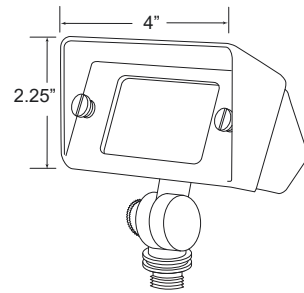

UP & DOWN WALL WASHER / FLOOD LIGHTING

ALUMINUM