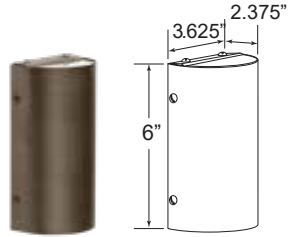

WALL SCONCES

WS-01