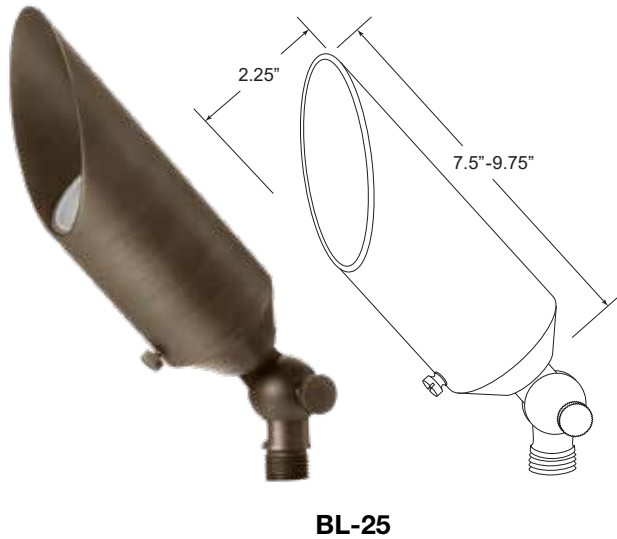

UP & DOWN LIGHTING

APPLICATION	Up or Down Lighting of Trees, Homes and Structures	
CONSTRUCTION	Solid Cast Brass with Telescoping, 360 Degree Rotatable Shroud	
FINISH	Antiqued Brass	
WIRE LEAD	25 Feet of 18-2 Wire DL-25 50 Feet of 18-2 Wire	
STAKE	X-800 Heavy Duty Ground Stake (BL-23, BL-24, BL-25)	
LED LAMP	BL-23	3 Watt LED MR8
	BL-24	3 Watt LED MR11
	BL-25 / DL-25	4 Watt, 6 Watt, or 9 Watt LED MR16
LED LAMP OPTIONS	BL-25 / DL-25	Bluetooth RGBW LED
LENS	Clear Glass	
OPTIONAL LENS	Frosted, Linear, Honeycomb, Moonlight Blue