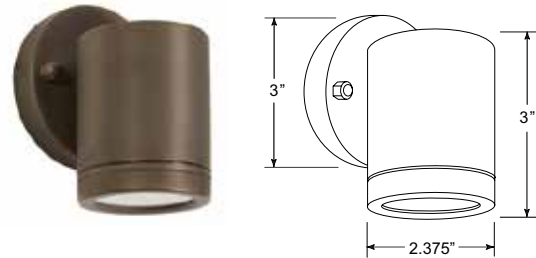

WS-05

* ANY SHADE CAN BE USED WITH THIS FIXTURE (SHOWN WITH BL-19 SHADE)

APPLICATION	Illuminating Front Entrance Ways, Porches, Decks, Walls, Garages	
CONSTRUCTION	Solid Brass	
FINISH	Antiqued Brass	
WIRE LEAD	25 Feet of 18-2 Wire	
LED LAMP	WS-04	(2) 4 Watt LED MR16
	WS-05	4 Watt LED MR16
	WS-06	3 Watt LED Integrated
	WS-100	4 Watt LED MR16
LED LAMP OPTIONS	WS-04	Bluetooth RGBW LED
	WS-05	Bluetooth RGBW LED
SPECIAL FEATURES	WS-100	Available with Most Shades. Please Specify the Shade when Ordering (The Picture Above is Shown with the BL-19 Shade)