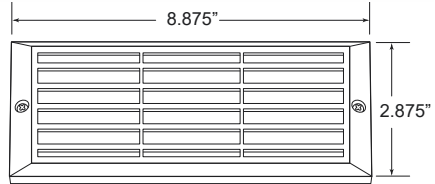

DECK / STEP LIGHTING

SD-403

APPLICATION	Illuminating Decks, Steps, Posts, Outdoor Kitchens, Walls & Docks
CONSTRUCTION	Solid Brass
FINISH	Antiqued Brass
WIRE LEAD	25 Feet of 18-2 Wire
LED LAMP	2 Watt LED Panel
LENS	Frosted Lens