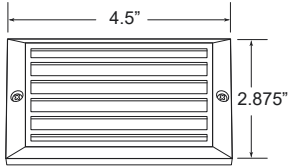

DECK / STEP LIGHTING

SD-400