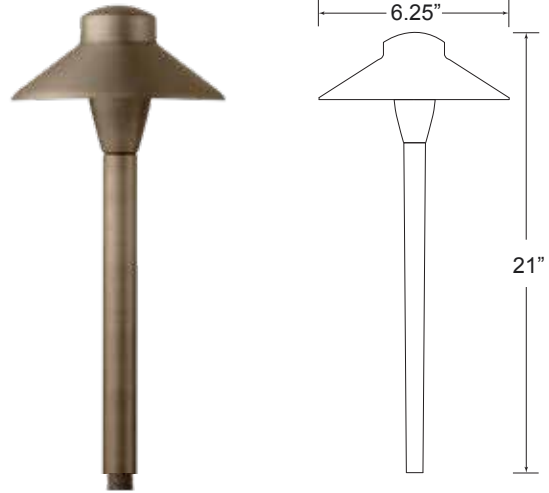

## PATH &amp; AREA LIGHTING

**BL-01-B****BL-02 W/ ADJ RISER**

(The adjustable risers are available with all pathway lights with the perfect post system)

**BL-02****BL-02-B**

<b>APPLICATION</b>	Illuminating Pathways, Bed Areas and Driveways		
<b>CONSTRUCTION</b>	<b>BL-01-B</b>	Spun Brass Articulating Shade with Angled Tubular Brass Post	
	<b>BL-02 / BL-02-B</b>	Solid Cast Brass Shade with Heavy Brass Post	
<b>FINISH</b>	Antiqued Brass		
<b>WIRE LEAD</b>	25 Feet of 18-2 Wire		
<b>STAKE</b>	X-801 Heavy Duty Ground Stake		
<b>LED LAMP</b>	3 Watt LED G4 Bi-Pin		
<b>LED LAMP OPTIONS</b>	1 Watt, 2 Watt, 4 Watt LED G4 Bi-Pin Bluetooth RGBW LED (BL-02 & BL-02-B)		
<b>LENS</b>	Clear and Frosted Glass Dome		
<b>HEIGHT</b>	<b>BL-01-B</b>	22"	<b>Light Spread:</b> 6-12'
	<b>BL-02 / BL-02-B</b>	24"	<b>Light Spread:</b> 10-12'
<b>OTHER OPTIONS</b>	Adjustable Telescoping Post: 6-10", 12-22", 18-36" (For use with BL-02 & BL-02-B)		

**BL-05 W/ ADJ RISER**

(The adjustable risers are available with all pathway lights with the perfect post system)

**BL-04**

**BL-05**

**BL-06**

<b>APPLICATION</b>	Illuminating Pathways, Bed Areas and Driveways
<b>CONSTRUCTION</b>	Solid Cast Brass Shade with Heavy Brass Post
<b>FINISH</b>	Antiqued Brass
<b>WIRE LEAD</b>	25 Feet of 18-2 Wire
<b>STAKE</b>	X-801 Heavy Duty Ground Stake
<b>LED LAMP</b>	3 Watt LED G4 Bi-Pin
<b>LED LAMP OPTIONS</b>	1 Watt, 2 Watt, 4 Watt LED G4 Bi-Pin Bluetooth RGBW LED
<b>LENS</b>	Clear and Frosted Glass Dome
<b>HEIGHT</b>	21" <b>Light Spread:</b> 8-10'
<b>OTHER OPTIONS</b>	Adjustable Telescoping Post: 6-10", 12-22", 18-36"