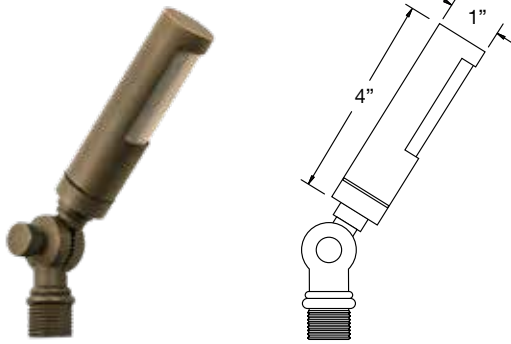

**BL-73**

**BL-74**

**BL-75**

**BL-76**

<b>APPLICATION</b>	Illuminating Pathways, Bed Areas and Driveways	
<b>CONSTRUCTION</b>	Solid Cast Brass Bullet Light with Brass Tee/Elbowed Post	
<b>FINISH</b>	Antiqued Brass	
<b>WIRE LEAD</b>	25 Feet of 18-2 Wire	
<b>STAKE</b>	X-801 Heavy Duty Ground Stake	
<b>LED LAMP</b>	<b>BL-73</b>	(2) 3 Watt MR8 LED Bi-Pin
	<b>BL-74</b>	(2) 3 Watt MR11 LED Bi-Pin
	<b>BL-75</b>	(2) 4, 6, 9 Watt MR16 LED Bi-Pin
	<b>BL-76</b>	3 Watt LED Panel
<b>LED LAMP OPTIONS</b>	Bluetooth RGBW LED (BL-75)	
<b>LENS</b>	Clear Flat Glass	
<b>OPTIONAL LENS</b>	Frosted Flat Glass	
<b>HEIGHT</b>	<b>BL-73 / BL-74</b>	21"
	<b>BL-75</b>	24"
	<b>BL-76</b>	20"

DOWN LIGHTING

**BL-77-MR8**

**BL-77-MR11**

**BL-77-MR16**

<b>APPLICATION</b>	Down Lighting from Walls or in Trees
<b>CONSTRUCTION</b>	Solid Cast Brass Bullet Light with Brass Tee and Brass Round Mount
<b>FINISH</b>	Antiqued Brass
<b>WIRE LEAD</b>	25 Feet of 18-2 Wire
<b>LED LAMP</b>	<p><b>BL-77-MR8</b> 3 Watt MR8 LED Bi-Pin</p> <p><b>BL-77-MR11</b> 3 Watt MR11 LED Bi-Pin</p> <p><b>BL-77-MR16</b> 4, 6, 9 Watt MR16 LED Bi-Pin</p>
<b>LED LAMP OPTIONS</b>	Bluetooth RGBW LED (BL-77-MR16)
<b>LENS</b>	Clear Flat Glass
<b>OPTIONAL LENS</b>	Frosted Flat Glass

**BL-78**

**BL-78 with Shroud**

**BL-78 with Riser**

<b>APPLICATION</b>	Illuminating Pathways and Bed Areas
<b>CONSTRUCTION</b>	Solid Cast Brass
<b>FINISH</b>	Antiqued Brass
<b>WIRE LEAD</b>	25 Feet of 18-2 Wire
<b>STAKE</b>	X-800 Heavy Duty Ground Stake
<b>LED LAMP</b>	3 Watt LED G4 Bi-Pin
<b>LED LAMP OPTIONS</b>	1 Watt, 2 Watt LED G4 Bi-Pin
<b>LENS</b>	Frosted Glass