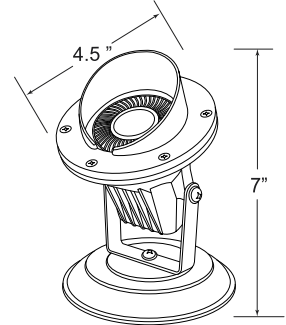

UNDERWATER LIGHTING

UL-56

APPLICATION	Underwater and Up Lighting
CONSTRUCTION	Solid Cast Brass
FINISH	Natural Brass
WIRE LEAD	25 Feet of 18-2 Wire
LED LAMP	4 Watt or 6 Watt LED MR16
LENS	Clear Flat Glass