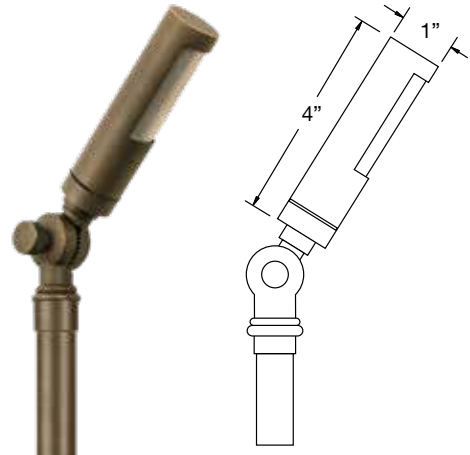

**BL-73**

**BL-74**

**BL-75**

**BL-76**

<b>APPLICATION</b>	Illuminating Pathways, Bed Areas and Driveways	
<b>CONSTRUCTION</b>	Solid Cast Brass Bullet Light with Brass Tee/Elbowed Post	
<b>FINISH</b>	Antiqued Brass	
<b>WIRE LEAD</b>	25 Feet of 18-2 Wire	
<b>STAKE</b>	X-801 Heavy Duty Ground Stake	
<b>LED LAMP</b>	<b>BL-73</b>	(2) 3 Watt MR8 LED Bi-Pin
	<b>BL-74</b>	(2) 3 Watt MR11 LED Bi-Pin
	<b>BL-75</b>	(2) 4, 6, 9 Watt MR16 LED Bi-Pin
	<b>BL-76</b>	3 Watt LED Panel
<b>LED LAMP OPTIONS</b>	Bluetooth RGBW LED (BL-75)	
<b>LENS</b>	Clear Flat Glass	
<b>OPTIONAL LENS</b>	Frosted Flat Glass	
<b>HEIGHT</b>	<b>BL-73 / BL-74</b>	21"
	<b>BL-75</b>	24"
	<b>BL-76</b>	20"

DOWN LIGHTING

**BL-77-MR8**

**BL-77-MR11**

**BL-77-MR16**

<b>APPLICATION</b>	Down Lighting from Walls or in Trees
<b>CONSTRUCTION</b>	Solid Cast Brass Bullet Light with Brass Tee and Brass Round Mount
<b>FINISH</b>	Antiqued Brass
<b>WIRE LEAD</b>	25 Feet of 18-2 Wire
<b>LED LAMP</b>	<p><b>BL-77-MR8</b> 3 Watt MR8 LED Bi-Pin</p> <p><b>BL-77-MR11</b> 3 Watt MR11 LED Bi-Pin</p> <p><b>BL-77-MR16</b> 4, 6, 9 Watt MR16 LED Bi-Pin</p>
<b>LED LAMP OPTIONS</b>	Bluetooth RGBW LED (BL-77-MR16)
<b>LENS</b>	Clear Flat Glass
<b>OPTIONAL LENS</b>	Frosted Flat Glass

**BL-78**

**BL-78 with Shroud**

**BL-78 with Riser**

<b>APPLICATION</b>	Illuminating Pathways and Bed Areas
<b>CONSTRUCTION</b>	Solid Cast Brass
<b>FINISH</b>	Antiqued Brass
<b>WIRE LEAD</b>	25 Feet of 18-2 Wire
<b>STAKE</b>	X-800 Heavy Duty Ground Stake
<b>LED LAMP</b>	3 Watt LED G4 Bi-Pin
<b>LED LAMP OPTIONS</b>	1 Watt, 2 Watt LED G4 Bi-Pin
<b>LENS</b>	Frosted Glass