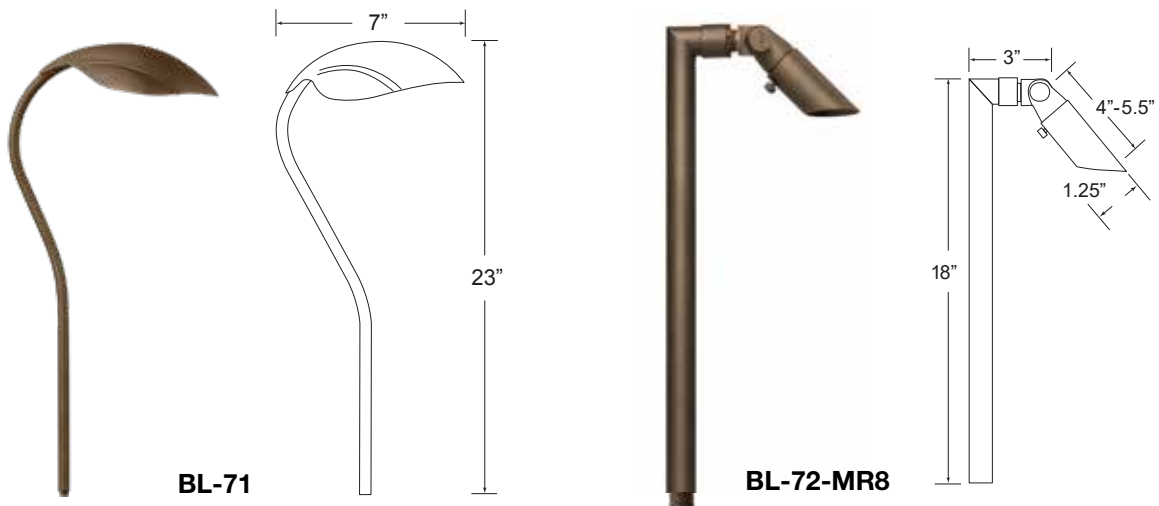

PATH & AREA LIGHTING

APPLICATION	Illuminating Pathways, Bed Areas and Driveways.	
CONSTRUCTION	Solid Cast Brass Bullet Light with Brass Elbowed Post	
FINISH	Antiqued Brass	
WIRE LEAD	25 Feet of 18-2 Wire	
STAKE	X-801 Heavy Duty Ground Stake	
LED LAMP	BL-71	3 Watt G4 LED Bi-Pin
	BL-72-MR8	3 Watt MR8 LED Bi-Pin
	BL-72-MR11	3 Watt MR11 LED Bi-Pin
	BL-72-MR16	4, 6, 9 Watt MR16 LED Bi-Pin
LED LAMP OPTIONS	Bluetooth RGBW LED (BL-72-MR16)	
LENS	Clear Flat Glass (BL-72's)	
OPTIONAL LENS	Frosted Flat Glass	
HEIGHT	BL-71	23"
	BL-72-MR8	18"
	BL-72-MR11	18"
	BL-72-MR16	24"