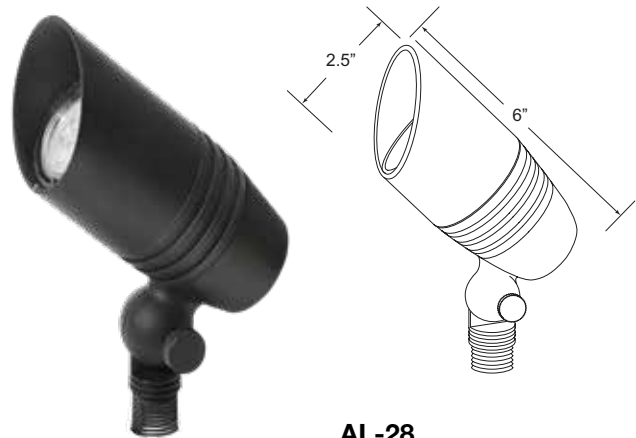

UP & DOWN LIGHTING

**AL-21**

**AL-32**

**AL-26**

**AL-28**

<b>APPLICATION</b>	Up or Down Lighting of Trees, Homes and Structures	
<b>CONSTRUCTION</b>	Die Cast Aluminum	
<b>FINISH</b>	Textured Black	
<b>WIRE LEAD</b>	25 Feet of 18-2 Wire	
<b>STAKE</b>	<b>AL-21 / AL-26 / AL-28</b>	X-800 Heavy Duty Ground Stake
	<b>AL-32</b>	X-801 Heavy Duty Ground Stake
<b>LED LAMP</b>	<b>AL-21 / AL-26</b>	4 Watt or 6 Watt LED MR16
	<b>AL-28</b>	4 Watt, 6 Watt, or 9 Watt LED MR16
	<b>AL-32</b>	6 Watt, 10 Watt, 13 Watt, or 17 Watt PAR36
<b>LED LAMP OPTIONS</b>	<b>AL-28 / AL-32</b>	Bluetooth RGBW LED
<b>LENS</b>	Clear Glass	
<b>OPTIONAL LENS</b>	Frosted, Linear, Honeycomb, Moonlight Blue	