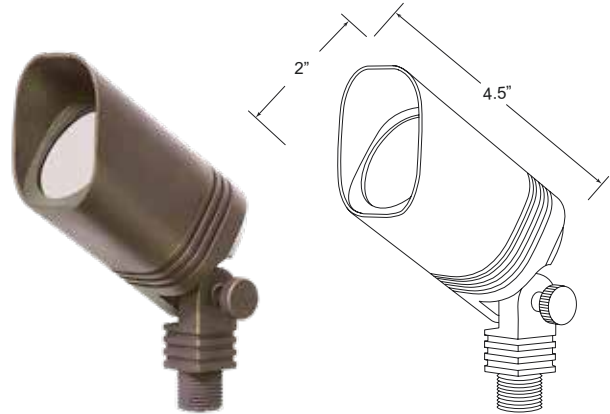

BL-21

APPLICATION	Up or Down Lighting of Trees, Homes and Structures
CONSTRUCTION	Solid Cast Brass
FINISH	Antiqued Brass
WIRE LEAD	25 Feet of 18-2 Wire
STAKE	X-800 Heavy Duty Ground Stake
LED LAMP	BL-20 / BL-21 4 Watt or 6 Watt LED MR16 BL-26 / BL-28 4 Watt, 6 Watt, or 9 Watt LED MR16
LED LAMP OPTIONS	BL-26 / BL-28 Bluetooth RGBW LED
LENS	Clear Glass
OPTIONAL LENS	Frosted, Linear, Honeycomb, Moonlight Blue