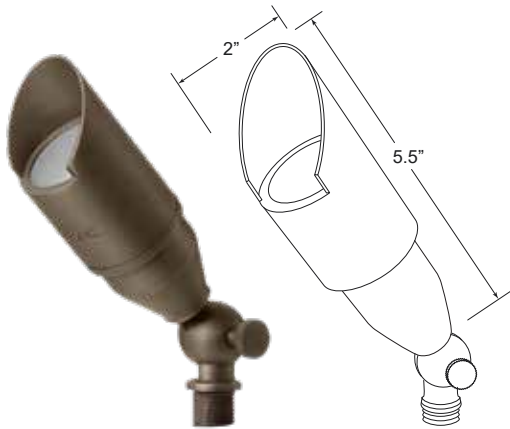

BL-20

APPLICATION	Up or Down Lighting of Trees, Homes and Structures
CONSTRUCTION	Solid Cast Brass
FINISH	Antiqued Brass
WIRE LEAD	25 Feet of 18-2 Wire
STAKE	X-800 Heavy Duty Ground Stake
LED LAMP	BL-20 / BL-21 4 Watt or 6 Watt LED MR16 BL-26 / BL-28 4 Watt, 6 Watt, or 9 Watt LED MR16
LED LAMP OPTIONS	BL-26 / BL-28 Bluetooth RGBW LED
LENS	Clear Glass
OPTIONAL LENS	Frosted, Linear, Honeycomb, Moonlight Blue