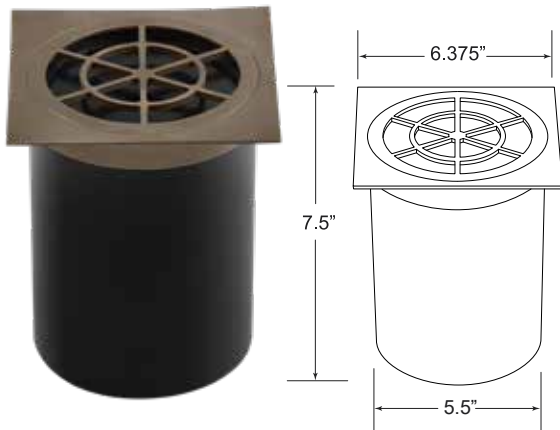

# WELL LIGHTS & INGROUND LIGHTS

BRASS

**WL-115**

**WL-113**

**WL-116**

**WL-25**

<b>APPLICATION</b>	Up Lighting of Trees, Walls, Homes, Columns, Pillars	
<b>CONSTRUCTION</b>	<b>WL-113 / WL-115 / WL-116</b>	Solid Cast Brass Cover with Composite Body
	<b>WL-25</b>	Solid Cast Brass
<b>FINISH</b>	Antiqued Brass	
<b>WIRE LEAD</b>	25 Feet of 18-2 Wire	
<b>LED LAMP</b>	<b>WL-115 / WL-116</b>	6, 10, 13, or 17 Watt LED PAR36
	<b>WL-113 / WL-25</b>	4, 6, or 9 Watt MR16 LED
<b>LED LAMP OPTIONS</b>	Bluetooth RGBW LED	
<b>LENS</b>	Clear Flat Glass	
<b>OPTIONAL LENS</b>	Frosted Flat Glass	