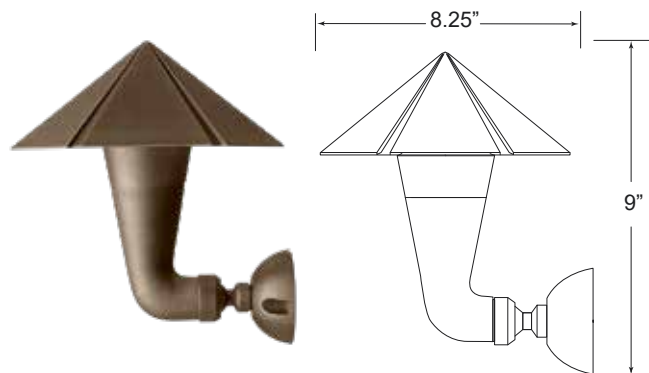

WS-100*

* ANY SHADE CAN BE USED WITH THIS FIXTURE (SHOWN WITH BL-19 SHADE)

APPLICATION	Illuminating Front Entrance Ways, Porches, Decks, Walls, Garages	
CONSTRUCTION	Solid Brass	
FINISH	Antiqued Brass	
WIRE LEAD	25 Feet of 18-2 Wire	
LED LAMP	WS-04	(2) 4 Watt LED MR16
	WS-05	4 Watt LED MR16
	WS-06	3 Watt LED Integrated
	WS-100	4 Watt LED MR16
LED LAMP OPTIONS	WS-04	Bluetooth RGBW LED
	WS-05	Bluetooth RGBW LED
SPECIAL FEATURES	WS-100	Available with Most Shades. Please Specify the Shade when Ordering (The Picture Above is Shown with the BL-19 Shade)