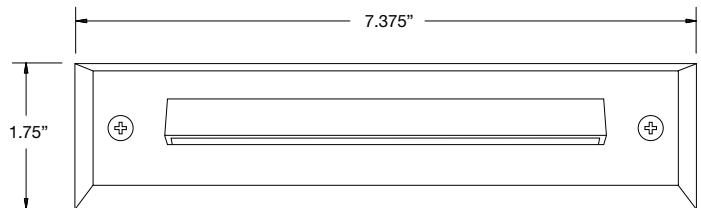

SD-415

APPLICATION	Illuminating Decks, Steps, Posts, Outdoor Kitchens, Walls & Docks
CONSTRUCTION	Solid Brass
FINISH	Antiqued Brass
WIRE LEAD	25 Feet of 18-2 Wire
LED LAMP	2 Watt Dimmable LED Panel
LENS	Frosted Lens