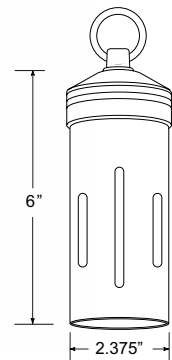

HL-204

APPLICATION Illuminating Decks, Porches, Outdoor Kitchens, Sun Rooms, Gazebos, Patios

CONSTRUCTION Solid Brass

FINISH Antiqued Brass

WIRE LEAD 25 Feet of 18-2 Wire

LED LAMP **HL-201** Medium Base A19 12 Volt or 120 Volt LED

HL-200 / HL-202 / HL-203 / HL-204
3 Watt LED G4 Bi-Pin

LED LAMP OPTIONS **HL-201** Bluetooth RGBW LED

HL-200 / HL-202 / HL-203 / HL-204
1 Watt, 2 Watt, 4 Watt LED G4 Bi-Pin
3 Watt MR8 or MR11 LED
4 Watt or 6 Watt MR16 LED
Bluetooth RGBW LED