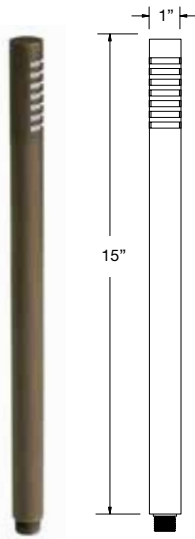

**MDB-05**

**BOL-18**

**MDB-06**

**MDB-07**

<b>APPLICATION</b>	Illuminating Pathways, Bed Areas and Driveways	
<b>CONSTRUCTION</b>	Solid Cast Brass	
<b>FINISH</b>	Antiqued Brass	
<b>WIRE LEAD</b>	25 Feet of 18-2 Wire	
<b>STAKE</b>	X-801 Heavy Duty Ground Stake	
<b>LED LAMP</b>	<b>MDB-06 / MDB-07 / BOL-18</b>	4 Watt Integrated LED
	<b>MDB-05</b>	3 Watt LED Module
<b>LENS</b>	Frosted Glass	
<b>HEIGHT</b>	<b>MDB-05</b> 15"	<b>Light Spread:</b> 4-6'
	<b>MDB-06</b> 23"	<b>Light Spread:</b> 8-10'
	<b>MDB-07</b> 21"	<b>Light Spread:</b> 8-10'
	<b>BOL-18</b> 9"	<b>Light Spread:</b> 6-8'

# PATH & AREA LIGHTING / BOLLARDS

BRASS

**BOL-03**

**BOL-04**

**BOL-13**

**BOL-14**

<b>APPLICATION</b>	Illuminating Pathways, Bed Areas and Driveways		
<b>CONSTRUCTION</b>	Brass		
<b>FINISH</b>	Antiqued Brass		
<b>WIRE LEAD</b>	25 Feet of 18-2 Wire		
<b>STAKE</b>	X-801 Heavy Duty Ground Stake		
<b>LED LAMP</b>	<b>BOL-03 / BOL-04</b>	4 Watt Integrated LED	
	<b>BOL-13 / BOL-14</b>	4 Watt LED G4 Bi-Pin	
<b>HEIGHT</b>	<b>BOL-03</b>	18"	<b>Light Spread:</b> 4-6'
	<b>BOL-04</b>	18"	<b>Light Spread:</b> 6-8'
	<b>BOL-13</b>	18"	<b>Light Spread:</b> 4-6'
	<b>BOL-14</b>	18"	<b>Light Spread:</b> 4-6'

**BOL-09**

**BOL-10**

**BOL-11**

**BOL-12**

**BOL-15**

<b>APPLICATION</b>	Illuminating Pathways, Bed Areas and Driveways		
<b>CONSTRUCTION</b>	Brass		
<b>FINISH</b>	Antiqued Brass		
<b>WIRE LEAD</b>	25 Feet of 18-2 Wire		
<b>STAKE</b>	X-800 Heavy Duty Ground Stake		
<b>LED LAMP</b>	3 Watt G4 LED Bi-Pin		
<b>LED LAMP OPTIONS</b>	1 Watt, 2 Watt G4 LED Bi-Pin		
<b>HEIGHT</b>	<b>BOL-09</b>	15"	<b>Light Spread:</b> 6-8'
	<b>BOL-10</b>	15"	<b>Light Spread:</b> 6-8'
	<b>BOL-11</b>	15"	<b>Light Spread:</b> 6-8'
	<b>BOL-12</b>	15"	<b>Light Spread:</b> 6-8'
	<b>BOL-15</b>	15"	<b>Light Spread:</b> 6-8'