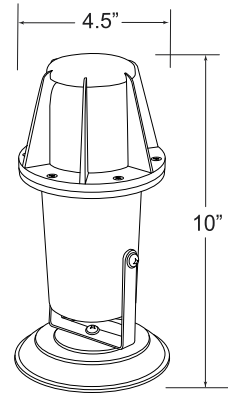

UNDERWATER LIGHTING

UL-55

UL-56

UL-57

UL-58

UL-59

<b>APPLICATION</b>	Underwater and Up Lighting
<b>CONSTRUCTION</b>	Solid Cast Brass
<b>FINISH</b>	Natural Brass
<b>WIRE LEAD</b>	25 Feet of 18-2 Wire
<b>LED LAMP</b>	4 Watt or 6 Watt LED MR16
<b>LENS</b>	Clear Flat Glass