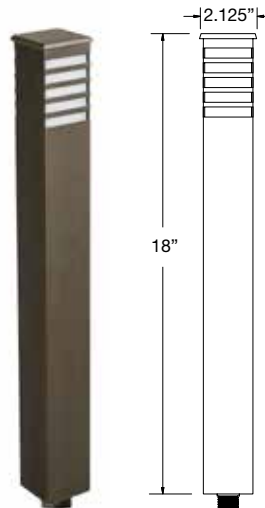

# PATH & AREA LIGHTING / BOLLARDS

BRASS

**BOL-03**

**BOL-04**

**BOL-13**

**BOL-14**

<b>APPLICATION</b>	Illuminating Pathways, Bed Areas and Driveways		
<b>CONSTRUCTION</b>	Brass		
<b>FINISH</b>	Antiqued Brass		
<b>WIRE LEAD</b>	25 Feet of 18-2 Wire		
<b>STAKE</b>	X-801 Heavy Duty Ground Stake		
<b>LED LAMP</b>	<b>BOL-03 / BOL-04</b>	4 Watt Integrated LED	
	<b>BOL-13 / BOL-14</b>	4 Watt LED G4 Bi-Pin	
<b>HEIGHT</b>	<b>BOL-03</b>	18"	<b>Light Spread:</b> 4-6'
	<b>BOL-04</b>	18"	<b>Light Spread:</b> 6-8'
	<b>BOL-13</b>	18"	<b>Light Spread:</b> 4-6'
	<b>BOL-14</b>	18"	<b>Light Spread:</b> 4-6'