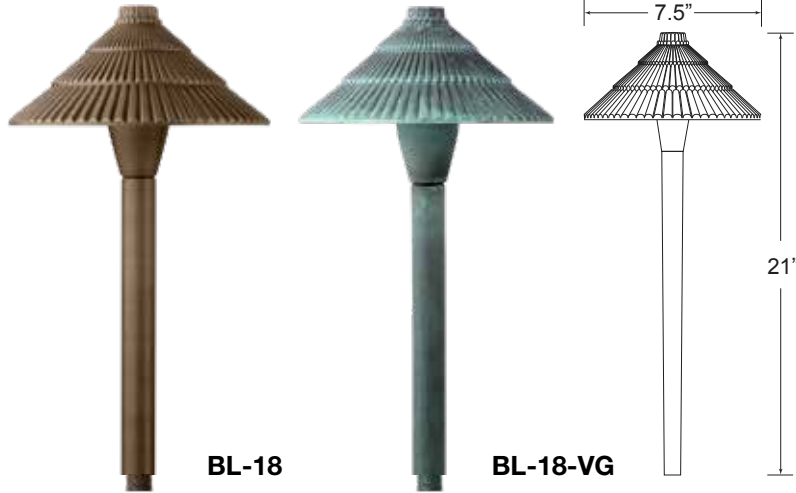

**HEIGHT** **BL-12** 24" **Light Spread:** 4-6'

**BL-12-TREE** 21" **Light Spread:** 4-10'

**BL-13** 21" **Light Spread:** 7-9'

**BL-14** 24" **Light Spread:** 8-10'

**OTHER OPTIONS** Adjustable Telescoping Post: 6-10", 12-22", 18-36"  
(For use with BL-13 & BL-14)

**BL-15**

**BL-15-TREE**

**BL-63**

<b>APPLICATION</b>	Illuminating Pathways, Bed Areas and Driveways		
<b>CONSTRUCTION</b>	Solid Cast Brass Shade with Heavy Brass Post		
<b>FINISH</b>	Antiqued Brass		
<b>WIRE LEAD</b>	25 Feet of 18-2 Wire		
<b>STAKE</b>	X-801 Heavy Duty Ground Stake		
<b>LED LAMP</b>	3 Watt LED G4 Bi-Pin		
<b>LED LAMP OPTIONS</b>	1 Watt, 2 Watt, 4 Watt LED G4 Bi-Pin Bluetooth RGBW LED (BL-63)		
<b>LENS</b>	Clear and Frosted Glass Dome		
<b>HEIGHT</b>	<b>BL-15</b>	22"	<b>Light Spread:</b> 7-9'
	<b>BL-15-TREE</b>	21"	<b>Light Spread:</b> 4-10'
	<b>BL-63</b>	23"	<b>Light Spread:</b> 6-8'
<b>OTHER OPTIONS</b>	Adjustable Telescoping Post: 6-10", 12-22", 18-36" (For use with BL-17 & BL-63)		

# PATH & AREA LIGHTING

BRASS

**BL-18**

**BL-18-VG**

**BL-19**

**BL-19-VG**

<b>APPLICATION</b>	Illuminating Pathways, Bed Areas and Driveways
<b>CONSTRUCTION</b>	Solid Cast Brass Shade with Heavy Brass Post
<b>FINISH</b>	Antiqued Brass / Aged Verde
<b>WIRE LEAD</b>	25 Feet of 18-2 Wire
<b>STAKE</b>	X-801 Heavy Duty Ground Stake
<b>LED LAMP</b>	3 Watt LED G4 Bi-Pin
<b>LED LAMP OPTIONS</b>	1 Watt, 2 Watt, 4 Watt LED G4 Bi-Pin Bluetooth RGBW LED
<b>LENS</b>	Clear and Frosted Glass Dome
<b>HEIGHT</b>	21" <b>Light Spread:</b> 8-10'
<b>OTHER OPTIONS</b>	Adjustable Telescoping Post: 6-10", 12-22", 18-36"