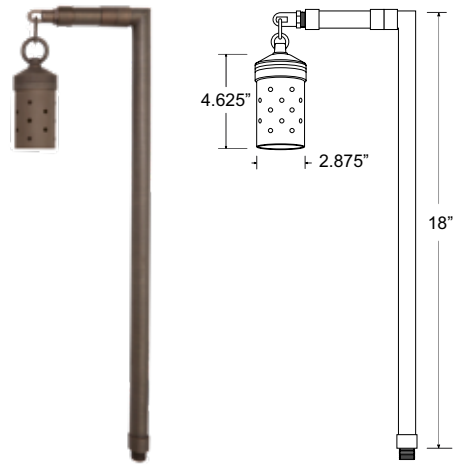

# PATH & AREA LIGHTING / BOLLARDS

BRASS

**BOL-03**

**BOL-04**

**BOL-13**

**BOL-14**

<b>APPLICATION</b>	Illuminating Pathways, Bed Areas and Driveways		
<b>CONSTRUCTION</b>	Brass		
<b>FINISH</b>	Antiqued Brass		
<b>WIRE LEAD</b>	25 Feet of 18-2 Wire		
<b>STAKE</b>	X-801 Heavy Duty Ground Stake		
<b>LED LAMP</b>	<b>BOL-03 / BOL-04</b>	4 Watt Integrated LED	
	<b>BOL-13 / BOL-14</b>	4 Watt LED G4 Bi-Pin	
<b>HEIGHT</b>	<b>BOL-03</b>	18"	<b>Light Spread:</b> 4-6'
	<b>BOL-04</b>	18"	<b>Light Spread:</b> 6-8'
	<b>BOL-13</b>	18"	<b>Light Spread:</b> 4-6'
	<b>BOL-14</b>	18"	<b>Light Spread:</b> 4-6'

**BOL-09**

**BOL-10**

**BOL-11**

**BOL-12**

**BOL-15**

<b>APPLICATION</b>	Illuminating Pathways, Bed Areas and Driveways		
<b>CONSTRUCTION</b>	Brass		
<b>FINISH</b>	Antiqued Brass		
<b>WIRE LEAD</b>	25 Feet of 18-2 Wire		
<b>STAKE</b>	X-800 Heavy Duty Ground Stake		
<b>LED LAMP</b>	3 Watt G4 LED Bi-Pin		
<b>LED LAMP OPTIONS</b>	1 Watt, 2 Watt G4 LED Bi-Pin		
<b>HEIGHT</b>	<b>BOL-09</b>	15"	<b>Light Spread:</b> 6-8'
	<b>BOL-10</b>	15"	<b>Light Spread:</b> 6-8'
	<b>BOL-11</b>	15"	<b>Light Spread:</b> 6-8'
	<b>BOL-12</b>	15"	<b>Light Spread:</b> 6-8'
	<b>BOL-15</b>	15"	<b>Light Spread:</b> 6-8'

PATH & AREA LIGHTING

**BL-201-HL**

**BL-202-HL**

**BL-203-HL**

<b>APPLICATION</b>	Illuminating Pathways, Bed Areas and Driveways	
<b>CONSTRUCTION</b>	Solid Brass	
<b>FINISH</b>	Antiqued Brass	
<b>WIRE LEAD</b>	25 Feet of 18-2 Wire	
<b>STAKE</b>	X-801 Heavy Duty Ground Stake	
<b>LED LAMP</b>	<b>BL-201-HL</b>	A19 Medium Base LED Lamp 2 Watt, 4 Watt or 6 Watt Bluetooth RGBW LED
	<b>BL-202-HL</b>	MR16 LED 4 Watt or 6 Watt G4 LED 4 Watt Bi-Pin Bluetooth RGBW LED
	<b>BL-203-HL</b>	G4 LED 4 Watt Bi-Pin Bluetooth RGBW LED