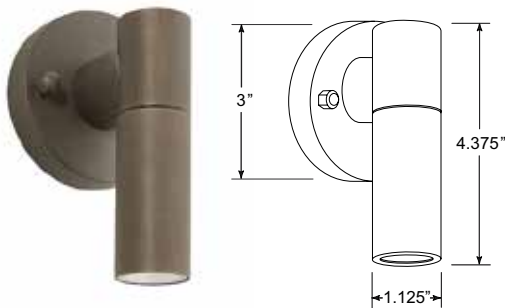

WS-06

* ANY SHADE CAN BE USED WITH THIS FIXTURE (SHOWN WITH BL-19 SHADE)

APPLICATION	Illuminating Front Entrance Ways, Porches, Decks, Walls, Garages	
CONSTRUCTION	Solid Brass	
FINISH	Antiqued Brass	
WIRE LEAD	25 Feet of 18-2 Wire	
LED LAMP	WS-04	(2) 4 Watt LED MR16
	WS-05	4 Watt LED MR16
	WS-06	3 Watt LED Integrated
	WS-100	4 Watt LED MR16
LED LAMP OPTIONS	WS-04	Bluetooth RGBW LED
	WS-05	Bluetooth RGBW LED
SPECIAL FEATURES	WS-100	Available with Most Shades. Please Specify the Shade when Ordering (The Picture Above is Shown with the BL-19 Shade)