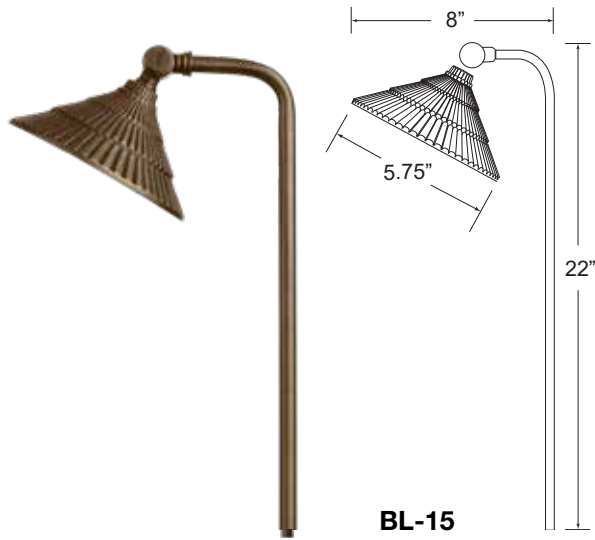

BL-09-A

BL-09-F

BL-09-H

BL-10

BL-11

<b>APPLICATION</b>	Illuminating Pathways, Bed Areas and Driveways		
<b>CONSTRUCTION</b>	Solid Cast Brass Shade with Heavy Brass Post		
	<b>BL-09</b>	Glass Shade with Brass Frame	
<b>FINISH</b>	Antiqued Brass		
<b>WIRE LEAD</b>	25 Feet of 18-2 Wire		
<b>STAKE</b>	X-801 Heavy Duty Ground Stake		
<b>LED LAMP</b>	3 Watt LED G4 Bi-Pin		
<b>LED LAMP OPTIONS</b>	1 Watt, 2 Watt, 4 Watt LED G4 Bi-Pin Bluetooth RGBW LED		
<b>LENS</b>	Clear and Frosted Glass Dome		
<b>HEIGHT</b>	<b>BL-09-A / BL-09-F / BL-09-H</b>	24"	<b>Light Spread:</b> 9-11'
	<b>BL-10</b>	21"	<b>Light Spread:</b> 6-8'
	<b>BL-11</b>	21"	<b>Light Spread:</b> 8-10'
<b>OTHER OPTIONS</b>	Adjustable Telescoping Post: 6-10", 12-22", 18-36"		

## PATH &amp; AREA LIGHTING

**APPLICATION** Illuminating Pathways, Bed Areas and Driveways

**CONSTRUCTION** Solid Cast Brass Shade with Heavy Brass Post

**FINISH** Antiqued Brass

**WIRE LEAD** 25 Feet of 18-2 Wire

**STAKE** X-801 Heavy Duty Ground Stake

**LED LAMP** 3 Watt LED G4 Bi-Pin

**LED LAMP OPTIONS** 1 Watt, 2 Watt, 4 Watt LED G4 Bi-Pin  
Bluetooth RGBW LED (BL-13 & BL-14)

**LENS** Clear and Frosted Glass Dome

**HEIGHT** **BL-12** 24" **Light Spread:** 4-6'

**BL-12-TREE** 21" **Light Spread:** 4-10'

**BL-13** 21" **Light Spread:** 7-9'

**BL-14** 24" **Light Spread:** 8-10'

**OTHER OPTIONS** Adjustable Telescoping Post: 6-10", 12-22", 18-36"  
(For use with BL-13 & BL-14)