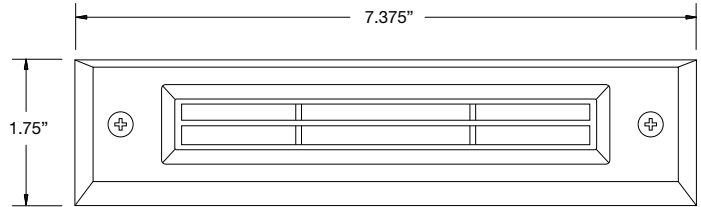

SD-413

APPLICATION	Illuminating Decks, Steps, Posts, Outdoor Kitchens, Walls & Docks
CONSTRUCTION	Solid Brass
FINISH	Antiqued Brass
WIRE LEAD	25 Feet of 18-2 Wire
LED LAMP	2 Watt Dimmable LED Panel
LENS	Frosted Lens