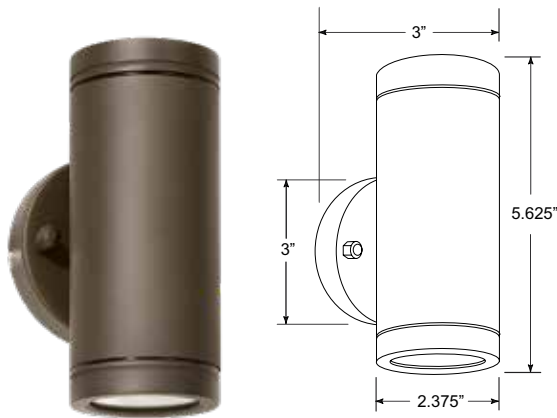

WALL SCONCES

WS-01

WS-02

WS-03

<b>APPLICATION</b>	illuminating Front Entrance Ways, Porches, Decks, Walls, Garages
<b>CONSTRUCTION</b>	Solid Brass
<b>FINISH</b>	Antiqued Brass
<b>WIRE LEAD</b>	25 Feet of 18-2 Wire
<b>LED LAMP</b>	<b>WS-01 / WS-02</b> (2) 3 Watt LED Bi-Pin <b>WS-03</b> (2) Medium Base A-19 LED (12v or 120v)
<b>LED LAMP OPTIONS</b>	<b>WS-03</b> Bluetooth RGBW LED