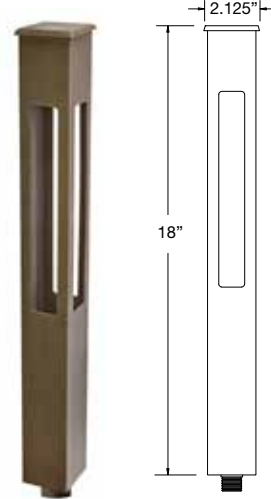

PATH & AREA LIGHTING / BOLLARDS

BRASS

BOL-04

APPLICATION	Illuminating Pathways, Bed Areas and Driveways		
CONSTRUCTION	Brass		
FINISH	Antiqued Brass		
WIRE LEAD	25 Feet of 18-2 Wire		
STAKE	X-801 Heavy Duty Ground Stake		
LED LAMP	BOL-03 / BOL-04	4 Watt Integrated LED	
	BOL-13 / BOL-14	4 Watt LED G4 Bi-Pin	
HEIGHT	BOL-03	18"	Light Spread: 4-6'
	BOL-04	18"	Light Spread: 6-8'
	BOL-13	18"	Light Spread: 4-6'
	BOL-14	18"	Light Spread: 4-6'