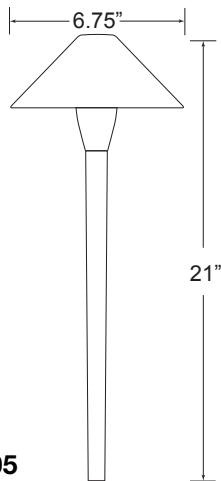

CL-05

APPLICATION	CL-05	Illuminating Pathways, Bed Areas and Driveways
	CL-22	Up Lighting of Trees, Walls, Homes
CONSTRUCTION	Heavy Copper and Brass	
FINISH	Copper	
WIRE LEAD	25 Feet of 18-2 Wire	
STAKE	X-801 Heavy Duty Ground Stake	
LED LAMP	CL-05	3 Watt LED G4 Bi-Pin
LED LAMP OPTIONS	CL-05	1 Watt, 2 Watt, 4 Watt LED G4 Bi-Pin
		Bluetooth RGBW LED
LENS	CL-05	Clear and Frosted Glass Dome
	CL-22	Clear Convex Lens
HEIGHT	CL-05 21"	Light Spread: 8-10'