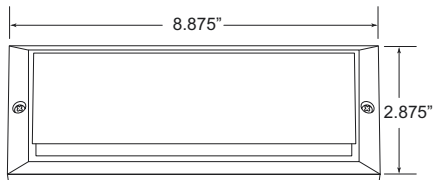

DECK / STEP LIGHTING

SD-400

SD-403

SD-401

SD-404

SD-402

SD-405

<b>APPLICATION</b>	Illuminating Decks, Steps, Posts, Outdoor Kitchens, Walls & Docks
<b>CONSTRUCTION</b>	Solid Brass
<b>FINISH</b>	Antiqued Brass
<b>WIRE LEAD</b>	25 Feet of 18-2 Wire
<b>LED LAMP</b>	2 Watt LED Panel
<b>LENS</b>	Frosted Lens