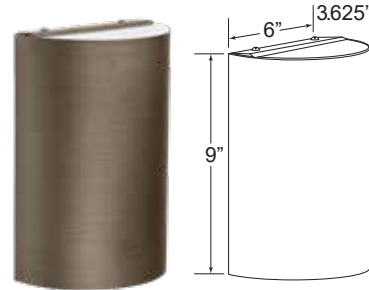

WALL SCONCES

WS-02

APPLICATION	illuminating Front Entrance Ways, Porches, Decks, Walls, Garages
CONSTRUCTION	Solid Brass
FINISH	Antiqued Brass
WIRE LEAD	25 Feet of 18-2 Wire
LED LAMP	WS-01 / WS-02 (2) 3 Watt LED Bi-Pin WS-03 (2) Medium Base A-19 LED (12v or 120v)
LED LAMP OPTIONS	WS-03 Bluetooth RGBW LED