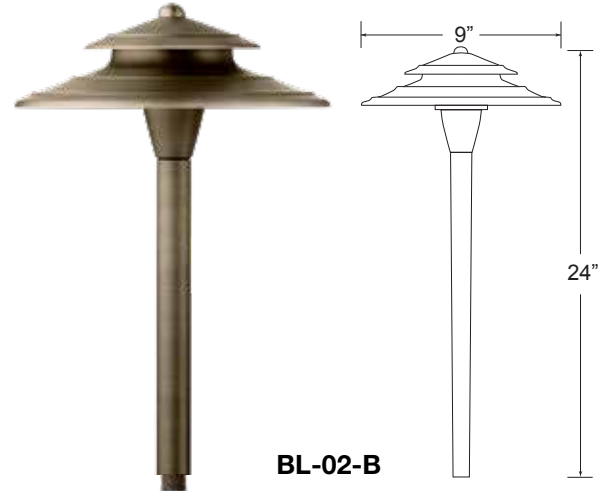

## PATH &amp; AREA LIGHTING

**BL-01-B****BL-02 W/ ADJ RISER**

(The adjustable risers are available with all pathway lights with the perfect post system)

**BL-02****BL-02-B**

<b>APPLICATION</b>	Illuminating Pathways, Bed Areas and Driveways		
<b>CONSTRUCTION</b>	<b>BL-01-B</b>	Spun Brass Articulating Shade with Angled Tubular Brass Post	
	<b>BL-02 / BL-02-B</b>	Solid Cast Brass Shade with Heavy Brass Post	
<b>FINISH</b>	Antiqued Brass		
<b>WIRE LEAD</b>	25 Feet of 18-2 Wire		
<b>STAKE</b>	X-801 Heavy Duty Ground Stake		
<b>LED LAMP</b>	3 Watt LED G4 Bi-Pin		
<b>LED LAMP OPTIONS</b>	1 Watt, 2 Watt, 4 Watt LED G4 Bi-Pin Bluetooth RGBW LED (BL-02 & BL-02-B)		
<b>LENS</b>	Clear and Frosted Glass Dome		
<b>HEIGHT</b>	<b>BL-01-B</b>	22"	<b>Light Spread:</b> 6-12'
	<b>BL-02 / BL-02-B</b>	24"	<b>Light Spread:</b> 10-12'
<b>OTHER OPTIONS</b>	Adjustable Telescoping Post: 6-10", 12-22", 18-36" (For use with BL-02 & BL-02-B)		

**BL-05 W/ ADJ RISER**

(The adjustable risers are available with all pathway lights with the perfect post system)

**BL-04**

**BL-05**

**BL-06**

<b>APPLICATION</b>	Illuminating Pathways, Bed Areas and Driveways
<b>CONSTRUCTION</b>	Solid Cast Brass Shade with Heavy Brass Post
<b>FINISH</b>	Antiqued Brass
<b>WIRE LEAD</b>	25 Feet of 18-2 Wire
<b>STAKE</b>	X-801 Heavy Duty Ground Stake
<b>LED LAMP</b>	3 Watt LED G4 Bi-Pin
<b>LED LAMP OPTIONS</b>	1 Watt, 2 Watt, 4 Watt LED G4 Bi-Pin Bluetooth RGBW LED
<b>LENS</b>	Clear and Frosted Glass Dome
<b>HEIGHT</b>	21" <b>Light Spread:</b> 8-10'
<b>OTHER OPTIONS</b>	Adjustable Telescoping Post: 6-10", 12-22", 18-36"