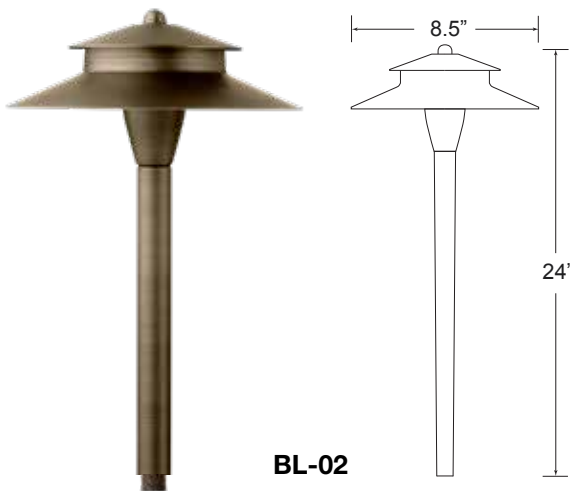

## PATH &amp; AREA LIGHTING

**BL-01-B****BL-02 W/ ADJ RISER**

(The adjustable risers are available with all pathway lights with the perfect post system)

**BL-02****BL-02-B**

<b>APPLICATION</b>	Illuminating Pathways, Bed Areas and Driveways		
<b>CONSTRUCTION</b>	<b>BL-01-B</b>	Spun Brass Articulating Shade with Angled Tubular Brass Post	
	<b>BL-02 / BL-02-B</b>	Solid Cast Brass Shade with Heavy Brass Post	
<b>FINISH</b>	Antiqued Brass		
<b>WIRE LEAD</b>	25 Feet of 18-2 Wire		
<b>STAKE</b>	X-801 Heavy Duty Ground Stake		
<b>LED LAMP</b>	3 Watt LED G4 Bi-Pin		
<b>LED LAMP OPTIONS</b>	1 Watt, 2 Watt, 4 Watt LED G4 Bi-Pin Bluetooth RGBW LED (BL-02 & BL-02-B)		
<b>LENS</b>	Clear and Frosted Glass Dome		
<b>HEIGHT</b>	<b>BL-01-B</b>	22"	<b>Light Spread:</b> 6-12'
	<b>BL-02 / BL-02-B</b>	24"	<b>Light Spread:</b> 10-12'
<b>OTHER OPTIONS</b>	Adjustable Telescoping Post: 6-10", 12-22", 18-36" (For use with BL-02 & BL-02-B)		

**BL-05 W/ ADJ RISER**

(The adjustable risers are available with all pathway lights with the perfect post system)

**BL-04**

**BL-05**

**BL-06**

<b>APPLICATION</b>	Illuminating Pathways, Bed Areas and Driveways
<b>CONSTRUCTION</b>	Solid Cast Brass Shade with Heavy Brass Post
<b>FINISH</b>	Antiqued Brass
<b>WIRE LEAD</b>	25 Feet of 18-2 Wire
<b>STAKE</b>	X-801 Heavy Duty Ground Stake
<b>LED LAMP</b>	3 Watt LED G4 Bi-Pin
<b>LED LAMP OPTIONS</b>	1 Watt, 2 Watt, 4 Watt LED G4 Bi-Pin Bluetooth RGBW LED
<b>LENS</b>	Clear and Frosted Glass Dome
<b>HEIGHT</b>	21" <b>Light Spread:</b> 8-10'
<b>OTHER OPTIONS</b>	Adjustable Telescoping Post: 6-10", 12-22", 18-36"