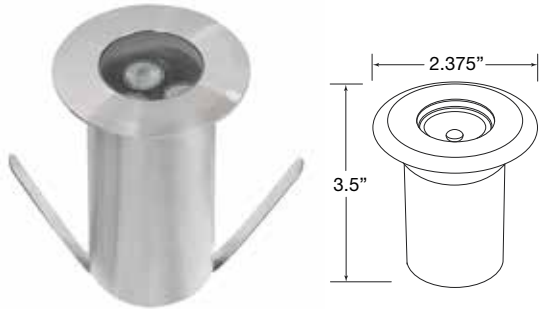

UNDERWATER LIGHTING

UL-55

UL-56

UL-57

UL-58

UL-59

<b>APPLICATION</b>	Underwater and Up Lighting
<b>CONSTRUCTION</b>	Solid Cast Brass
<b>FINISH</b>	Natural Brass
<b>WIRE LEAD</b>	25 Feet of 18-2 Wire
<b>LED LAMP</b>	4 Watt or 6 Watt LED MR16
<b>LENS</b>	Clear Flat Glass