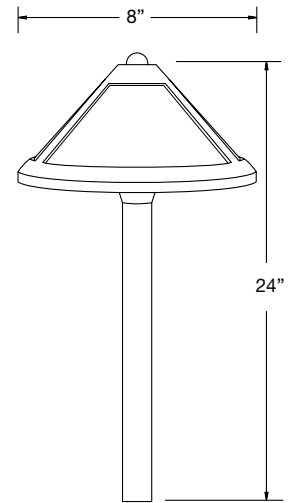

AL-07

AL-07-B

AL-09-A

AL-09-F

AL-09-H

<b>APPLICATION</b>	Illuminating Pathways, Bed Areas and Driveways	
<b>CONSTRUCTION</b>	Die Cast Aluminum Shade and Post	
	<b>AL-09</b>	Glass Shade with Brass Frame
<b>FINISH</b>	Textured Back	
<b>WIRE LEAD</b>	25 Feet of 18-2 Wire	
<b>STAKE</b>	X-801 Heavy Duty Ground Stake	
<b>LED LAMP</b>	3 Watt LED G4 Bi-Pin	
<b>LED LAMP OPTIONS</b>	1 Watt, 2 Watt, 4 Watt LED G4 Bi-Pin Bluetooth RGBW LED	
<b>LENS</b>	Clear and Frosted Glass Dome	
<b>HEIGHT</b>	<b>AL-07 / AL-07-B</b> 21"	<b>Light Spread:</b> 8-10'
	<b>AL-09</b> 24"	<b>Light Spread:</b> 10-12'