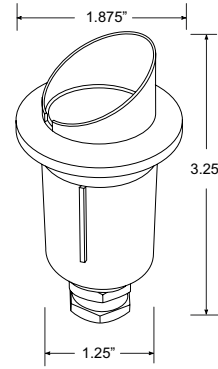

UP LIGHTING / INGROUND LIGHTING

WL-81

APPLICATION	Up Lighting of Trees, Walls, Homes, Columns, Pillars, Steps, Walkways
CONSTRUCTION	Solid Cast Brass with Composite Sleeve
FINISH	Antiqued Brass
WIRE LEAD	25 Feet of 18-2 Wire
LED LAMP	WL-80 / 81 / 83 MR8 LED
LENS	Clear Flat Glass
OPTIONAL LENS	Frosted Flat Glass