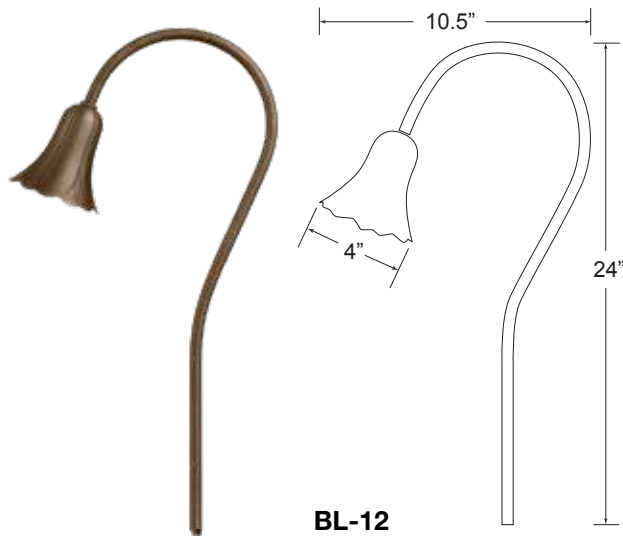

PATH & AREA LIGHTING

APPLICATION Illuminating Pathways, Bed Areas and Driveways

CONSTRUCTION Solid Cast Brass Shade with Heavy Brass Post

FINISH Antiqued Brass

WIRE LEAD 25 Feet of 18-2 Wire

STAKE X-801 Heavy Duty Ground Stake

LED LAMP 3 Watt LED G4 Bi-Pin

LED LAMP OPTIONS 1 Watt, 2 Watt, 4 Watt LED G4 Bi-Pin
Bluetooth RGBW LED (BL-13 & BL-14)

LENS Clear and Frosted Glass Dome

HEIGHT **BL-12** 24" **Light Spread:** 4-6'

BL-12-TREE 21" **Light Spread:** 4-10'

BL-13 21" **Light Spread:** 7-9'

BL-14 24" **Light Spread:** 8-10'

OTHER OPTIONS Adjustable Telescoping Post: 6-10", 12-22", 18-36"
(For use with BL-13 & BL-14)