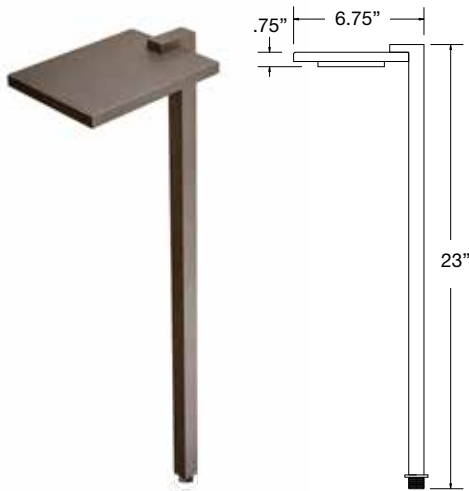

**BL-78**

**BL-78 with Shroud**

**BL-78 with Riser**

<b>APPLICATION</b>	Illuminating Pathways and Bed Areas
<b>CONSTRUCTION</b>	Solid Cast Brass
<b>FINISH</b>	Antiqued Brass
<b>WIRE LEAD</b>	25 Feet of 18-2 Wire
<b>STAKE</b>	X-800 Heavy Duty Ground Stake
<b>LED LAMP</b>	3 Watt LED G4 Bi-Pin
<b>LED LAMP OPTIONS</b>	1 Watt, 2 Watt LED G4 Bi-Pin
<b>LENS</b>	Frosted Glass

# PATH & AREA LIGHTING

BRASS / STAINLESS

**MDS-01**

**MDS-02**

**MDB-02**

**MDB-03**

**MDB-04**

<b>APPLICATION</b>	Illuminating Pathways, Bed Areas and Driveways	
<b>CONSTRUCTION</b>	<b>MDS-01 / MDS-02</b>	Stainless Steel
	<b>MDB-02 / MDB-03 / MDB-04</b>	Solid Cast Brass
<b>FINISH</b>	<b>MDS-01 / MDS-02</b>	Black Textured Powder Coat
	<b>MDB-02 / MDB-03 / MDB-04</b>	Antiqued Brass
<b>WIRE LEAD</b>	25 Feet of 18-2 Wire	
<b>STAKE</b>	X-801 Heavy Duty Ground Stake	
<b>LED LAMP</b>	<b>MDS-01 / MDS-02 / MDB-02</b>	3 Watt Integrated LED
	<b>MDB-03 / MDB-04</b>	3 Watt LED G4 Bi-Pin
<b>LED LAMP OPTIONS</b>	<b>MDB-03 / MDB-04</b>	1 Watt, 2 Watt, LED G4 Bi-Pin
<b>LENS</b>	Frosted Glass	
<b>HEIGHT</b>	<b>MDS-01</b> 16"	<b>Light Spread:</b> 5-7'
	<b>MDS-02</b> 22"	<b>Light Spread:</b> 6-8'
	<b>MDB-02</b> 22"	<b>Light Spread:</b> 6-8'
	<b>MDB-03</b> 21"	<b>Light Spread:</b> 6-8'
	<b>MDB-04</b> 22"	<b>Light Spread:</b> 6-8'

**MDB-05**

**BOL-18**

**MDB-06**

**MDB-07**

<b>APPLICATION</b>	Illuminating Pathways, Bed Areas and Driveways	
<b>CONSTRUCTION</b>	Solid Cast Brass	
<b>FINISH</b>	Antiqued Brass	
<b>WIRE LEAD</b>	25 Feet of 18-2 Wire	
<b>STAKE</b>	X-801 Heavy Duty Ground Stake	
<b>LED LAMP</b>	<b>MDB-06 / MDB-07 / BOL-18</b>	4 Watt Integrated LED
	<b>MDB-05</b>	3 Watt LED Module
<b>LENS</b>	Frosted Glass	
<b>HEIGHT</b>	<b>MDB-05</b> 15"	<b>Light Spread:</b> 4-6'
	<b>MDB-06</b> 23"	<b>Light Spread:</b> 8-10'
	<b>MDB-07</b> 21"	<b>Light Spread:</b> 8-10'
	<b>BOL-18</b> 9"	<b>Light Spread:</b> 6-8'