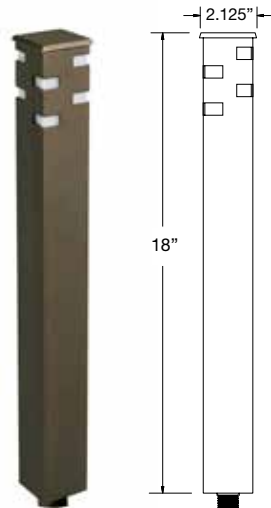

# PATH & AREA LIGHTING / BOLLARDS

BRASS

**BOL-03**

**BOL-04**

**BOL-13**

**BOL-14**

<b>APPLICATION</b>	Illuminating Pathways, Bed Areas and Driveways		
<b>CONSTRUCTION</b>	Brass		
<b>FINISH</b>	Antiqued Brass		
<b>WIRE LEAD</b>	25 Feet of 18-2 Wire		
<b>STAKE</b>	X-801 Heavy Duty Ground Stake		
<b>LED LAMP</b>	<b>BOL-03 / BOL-04</b>	4 Watt Integrated LED	
	<b>BOL-13 / BOL-14</b>	4 Watt LED G4 Bi-Pin	
<b>HEIGHT</b>	<b>BOL-03</b>	18"	<b>Light Spread:</b> 4-6'
	<b>BOL-04</b>	18"	<b>Light Spread:</b> 6-8'
	<b>BOL-13</b>	18"	<b>Light Spread:</b> 4-6'
	<b>BOL-14</b>	18"	<b>Light Spread:</b> 4-6'