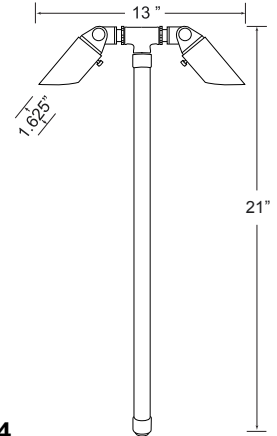

BL-74

APPLICATION	Illuminating Pathways, Bed Areas and Driveways	
CONSTRUCTION	Solid Cast Brass Bullet Light with Brass Tee/Elbowed Post	
FINISH	Antiqued Brass	
WIRE LEAD	25 Feet of 18-2 Wire	
STAKE	X-801 Heavy Duty Ground Stake	
LED LAMP	BL-73	(2) 3 Watt MR8 LED Bi-Pin
	BL-74	(2) 3 Watt MR11 LED Bi-Pin
	BL-75	(2) 4, 6, 9 Watt MR16 LED Bi-Pin
	BL-76	3 Watt LED Panel
LED LAMP OPTIONS	Bluetooth RGBW LED (BL-75)	
LENS	Clear Flat Glass	
OPTIONAL LENS	Frosted Flat Glass	
HEIGHT	BL-73 / BL-74	21"
	BL-75	24"
	BL-76	20"