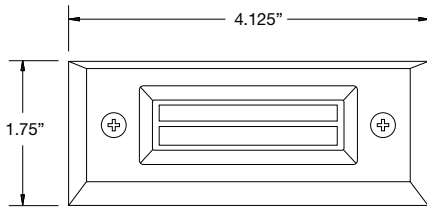

DECK / STEP LIGHTING

SD-400

SD-403

SD-401

SD-404

SD-402

SD-405

<b>APPLICATION</b>	Illuminating Decks, Steps, Posts, Outdoor Kitchens, Walls & Docks
<b>CONSTRUCTION</b>	Solid Brass
<b>FINISH</b>	Antiqued Brass
<b>WIRE LEAD</b>	25 Feet of 18-2 Wire
<b>LED LAMP</b>	2 Watt LED Panel
<b>LENS</b>	Frosted Lens