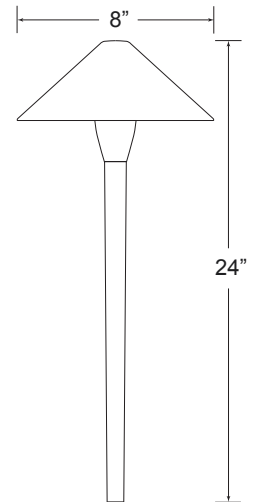

PATH & AREA LIGHTING

<b>APPLICATION</b>	Illuminating Pathways, Bed Areas and Driveways		
<b>CONSTRUCTION</b>	Solid Cast Brass Shade with Heavy Brass Post		
<b>FINISH</b>	Antiqued Brass		
<b>WIRE LEAD</b>	25 Feet of 18-2 Wire		
<b>STAKE</b>	X-801 Heavy Duty Ground Stake		
<b>LED LAMP</b>	3 Watt LED G4 Bi-Pin		
<b>LED LAMP OPTIONS</b>	1 Watt, 2 Watt, 4 Watt LED G4 Bi-Pin Bluetooth RGBW LED		
<b>LENS</b>	Clear and Frosted Glass Dome		
<b>HEIGHT</b>	<b>BL-07 / BL-07-B</b>	21"	<b>Light Spread:</b> 8-10'
	<b>BL-08</b>	21"	<b>Light Spread:</b> 7-9'
<b>OTHER OPTIONS</b>	Adjustable Telescoping Post: 6-10", 12-22", 18-36"		

BL-09-A

BL-09-F

BL-09-H

BL-10

BL-11

<b>APPLICATION</b>	Illuminating Pathways, Bed Areas and Driveways		
<b>CONSTRUCTION</b>	Solid Cast Brass Shade with Heavy Brass Post		
	<b>BL-09</b>	Glass Shade with Brass Frame	
<b>FINISH</b>	Antiqued Brass		
<b>WIRE LEAD</b>	25 Feet of 18-2 Wire		
<b>STAKE</b>	X-801 Heavy Duty Ground Stake		
<b>LED LAMP</b>	3 Watt LED G4 Bi-Pin		
<b>LED LAMP OPTIONS</b>	1 Watt, 2 Watt, 4 Watt LED G4 Bi-Pin Bluetooth RGBW LED		
<b>LENS</b>	Clear and Frosted Glass Dome		
<b>HEIGHT</b>	<b>BL-09-A / BL-09-F / BL-09-H</b>	24"	<b>Light Spread:</b> 9-11'
	<b>BL-10</b>	21"	<b>Light Spread:</b> 6-8'
	<b>BL-11</b>	21"	<b>Light Spread:</b> 8-10'
<b>OTHER OPTIONS</b>	Adjustable Telescoping Post: 6-10", 12-22", 18-36"		