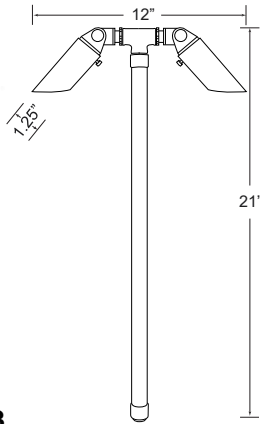

BL-73

APPLICATION	Illuminating Pathways, Bed Areas and Driveways	
CONSTRUCTION	Solid Cast Brass Bullet Light with Brass Tee/Elbowed Post	
FINISH	Antiqued Brass	
WIRE LEAD	25 Feet of 18-2 Wire	
STAKE	X-801 Heavy Duty Ground Stake	
LED LAMP	BL-73	(2) 3 Watt MR8 LED Bi-Pin
	BL-74	(2) 3 Watt MR11 LED Bi-Pin
	BL-75	(2) 4, 6, 9 Watt MR16 LED Bi-Pin
	BL-76	3 Watt LED Panel
LED LAMP OPTIONS	Bluetooth RGBW LED (BL-75)	
LENS	Clear Flat Glass	
OPTIONAL LENS	Frosted Flat Glass	
HEIGHT	BL-73 / BL-74	21"
	BL-75	24"
	BL-76	20"