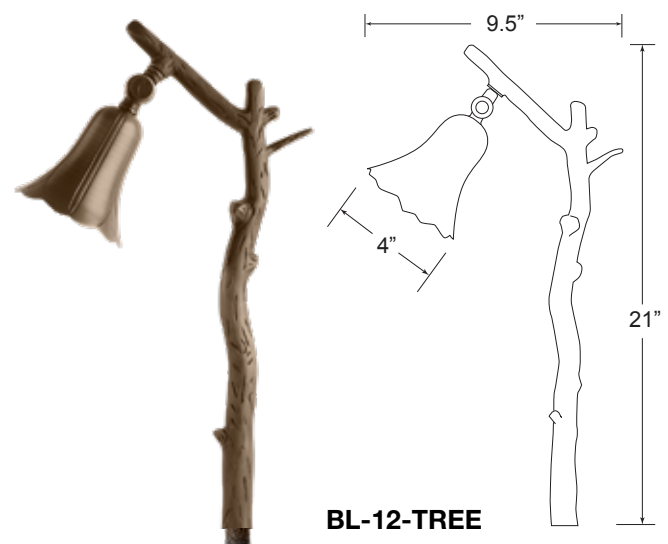

PATH & AREA LIGHTING

APPLICATION Illuminating Pathways, Bed Areas and Driveways

CONSTRUCTION Solid Cast Brass Shade with Heavy Brass Post

FINISH Antiqued Brass

WIRE LEAD 25 Feet of 18-2 Wire

STAKE X-801 Heavy Duty Ground Stake

LED LAMP 3 Watt LED G4 Bi-Pin

LED LAMP OPTIONS 1 Watt, 2 Watt, 4 Watt LED G4 Bi-Pin
Bluetooth RGBW LED (BL-13 & BL-14)

LENS Clear and Frosted Glass Dome

HEIGHT **BL-12** 24" **Light Spread:** 4-6'

BL-12-TREE 21" **Light Spread:** 4-10'

BL-13 21" **Light Spread:** 7-9'

BL-14 24" **Light Spread:** 8-10'

OTHER OPTIONS Adjustable Telescoping Post: 6-10", 12-22", 18-36"
(For use with BL-13 & BL-14)