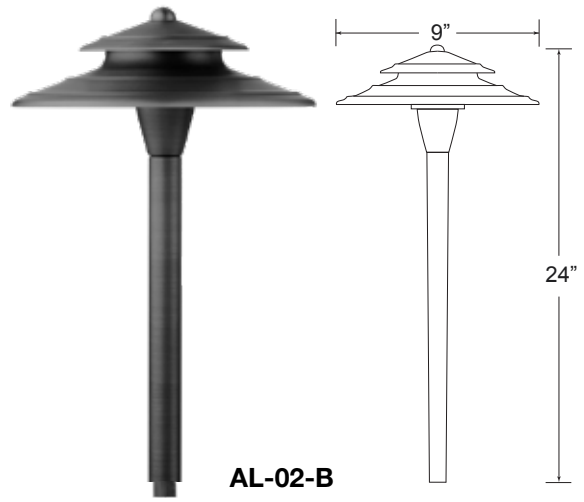

PATH & AREA LIGHTING

ALUMINUM

AL-02-B

APPLICATION	Illuminating Pathways, Bed Areas and Driveways		
CONSTRUCTION	Die Cast Aluminum Shade and Post		
FINISH	Textured Back		
WIRE LEAD	25 Feet of 18-2 Wire		
STAKE	X-801 Heavy Duty Ground Stake		
LED LAMP	3 Watt LED G4 Bi-Pin		
LED LAMP OPTIONS	1 Watt, 2 Watt, 4 Watt LED G4 Bi-Pin Bluetooth RGBW LED		
LENS	Clear and Frosted Glass Dome		
HEIGHT	AL-02 / AL-02-B	24"	Light Spread: 10-12'
	AL-05	21"	Light Spread: 8-10'
	AL-06	21"	Light Spread: 8-10'