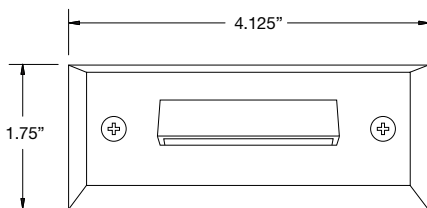

SD-412

APPLICATION	Illuminating Decks, Steps, Posts, Outdoor Kitchens, Walls & Docks
CONSTRUCTION	Solid Brass
FINISH	Antiqued Brass
WIRE LEAD	25 Feet of 18-2 Wire
LED LAMP	2 Watt Dimmable LED Panel
LENS	Frosted Lens