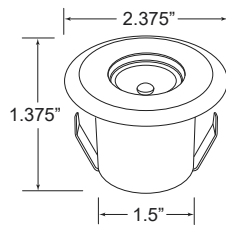

WL-91

WL-93

WL-94

WL-95

WL-96

WL-97

<b>APPLICATION</b>	Illuminating Walks, Pathways, Outdoor Kitchens, Soffit Lighting, Wall Lighting
<b>CONSTRUCTION</b>	Stainless Steel with Composite Sleeve
<b>FINISH</b>	Nickel, Black, White or Antiqued Brass
<b>WIRE LEAD</b>	25 Feet of 18-2 Wire
<b>LED LAMP</b>	1 Watt or 3 Watt Integrated LED
<b>LENS</b>	Clear Flat Glass