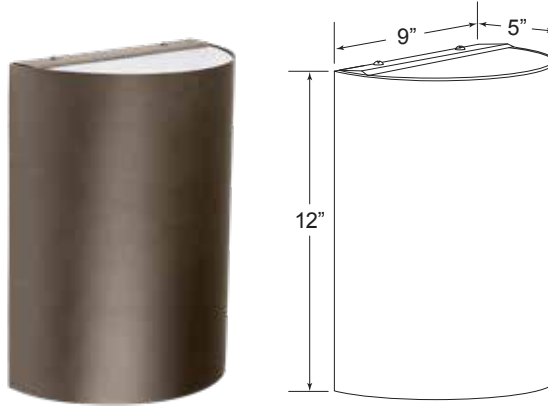

WS-03

APPLICATION	illuminating Front Entrance Ways, Porches, Decks, Walls, Garages
CONSTRUCTION	Solid Brass
FINISH	Antiqued Brass
WIRE LEAD	25 Feet of 18-2 Wire
LED LAMP	WS-01 / WS-02 (2) 3 Watt LED Bi-Pin WS-03 (2) Medium Base A-19 LED (12v or 120v)
LED LAMP OPTIONS	WS-03 Bluetooth RGBW LED