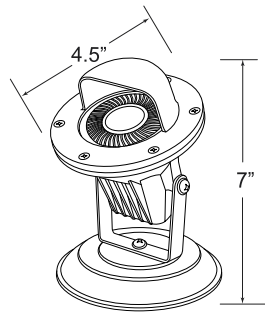

UNDERWATER LIGHTING

UL-55

UL-56

UL-57

UL-58

UL-59

<b>APPLICATION</b>	Underwater and Up Lighting
<b>CONSTRUCTION</b>	Solid Cast Brass
<b>FINISH</b>	Natural Brass
<b>WIRE LEAD</b>	25 Feet of 18-2 Wire
<b>LED LAMP</b>	4 Watt or 6 Watt LED MR16
<b>LENS</b>	Clear Flat Glass