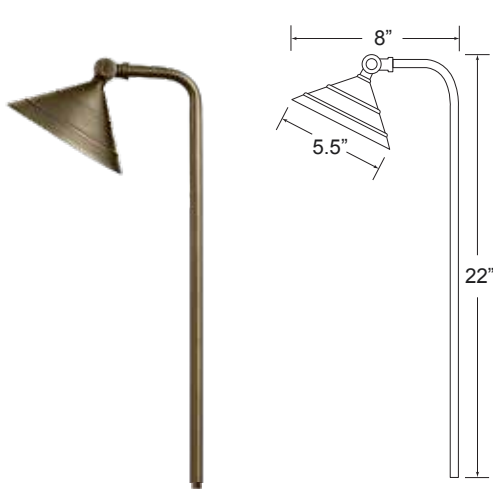

## PATH &amp; AREA LIGHTING

**BL-01-B****BL-02 W/ ADJ RISER**

(The adjustable risers are available with all pathway lights with the perfect post system)

**BL-02****BL-02-B**

<b>APPLICATION</b>	Illuminating Pathways, Bed Areas and Driveways		
<b>CONSTRUCTION</b>	<b>BL-01-B</b>	Spun Brass Articulating Shade with Angled Tubular Brass Post	
	<b>BL-02 / BL-02-B</b>	Solid Cast Brass Shade with Heavy Brass Post	
<b>FINISH</b>	Antiqued Brass		
<b>WIRE LEAD</b>	25 Feet of 18-2 Wire		
<b>STAKE</b>	X-801 Heavy Duty Ground Stake		
<b>LED LAMP</b>	3 Watt LED G4 Bi-Pin		
<b>LED LAMP OPTIONS</b>	1 Watt, 2 Watt, 4 Watt LED G4 Bi-Pin Bluetooth RGBW LED (BL-02 & BL-02-B)		
<b>LENS</b>	Clear and Frosted Glass Dome		
<b>HEIGHT</b>	<b>BL-01-B</b>	22"	<b>Light Spread:</b> 6-12'
	<b>BL-02 / BL-02-B</b>	24"	<b>Light Spread:</b> 10-12'
<b>OTHER OPTIONS</b>	Adjustable Telescoping Post: 6-10", 12-22", 18-36" (For use with BL-02 & BL-02-B)		