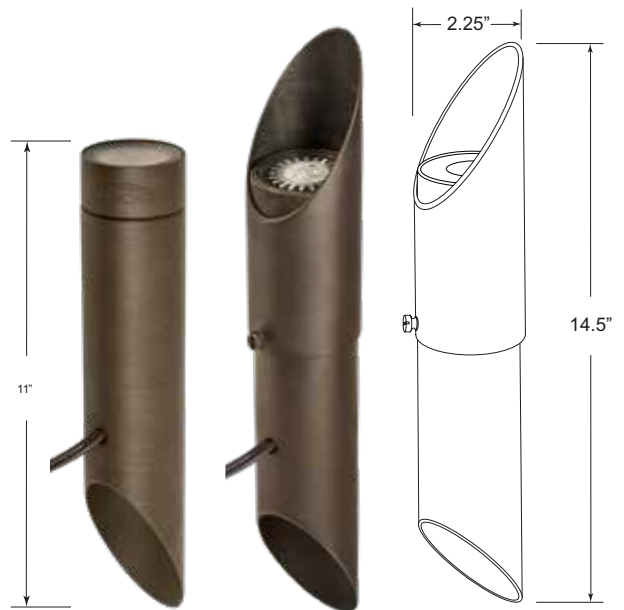

# WELL LIGHTS & INGROUND LIGHTS

BRASS

**WL-115**

**WL-113**

**WL-116**

**WL-25**

<b>APPLICATION</b>	Up Lighting of Trees, Walls, Homes, Columns, Pillars	
<b>CONSTRUCTION</b>	<b>WL-113 / WL-115 / WL-116</b>	Solid Cast Brass Cover with Composite Body
	<b>WL-25</b>	Solid Cast Brass
<b>FINISH</b>	Antiqued Brass	
<b>WIRE LEAD</b>	25 Feet of 18-2 Wire	
<b>LED LAMP</b>	<b>WL-115 / WL-116</b>	6, 10, 13, or 17 Watt LED PAR36
	<b>WL-113 / WL-25</b>	4, 6, or 9 Watt MR16 LED
<b>LED LAMP OPTIONS</b>	Bluetooth RGBW LED	
<b>LENS</b>	Clear Flat Glass	
<b>OPTIONAL LENS</b>	Frosted Flat Glass	