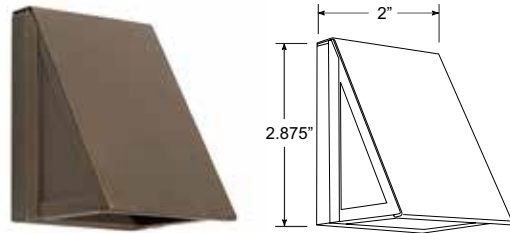

DECK / STEP LIGHTING

SD-02

APPLICATION	Illuminating Decks, Steps, Posts, Outdoor Kitchens, Walls & Docks	
CONSTRUCTION	Solid Brass	
FINISH	SD-01-BR	Natural Brass or Powder Coated
	SD-02 / SD-40	Antiqued Brass
	MICRO LIGHTS	Nickel, Black, or White
WIRE LEAD	25 Feet of 18-2 Wire	
LED LAMP	SD-01-BR / SD-02	3 Watt LED G4 Bi-Pin
	MICRO LIGHTS	1 Watt LED Integrated
	SD-40	Integrated Adjustable CCT (Kelvin) Adjustable from 2200k to 5000k with Dimming Options
LED LAMP OPTIONS	SD-01-BR / SD-02	1 Watt or 2 Watt G4 Bi-Pin