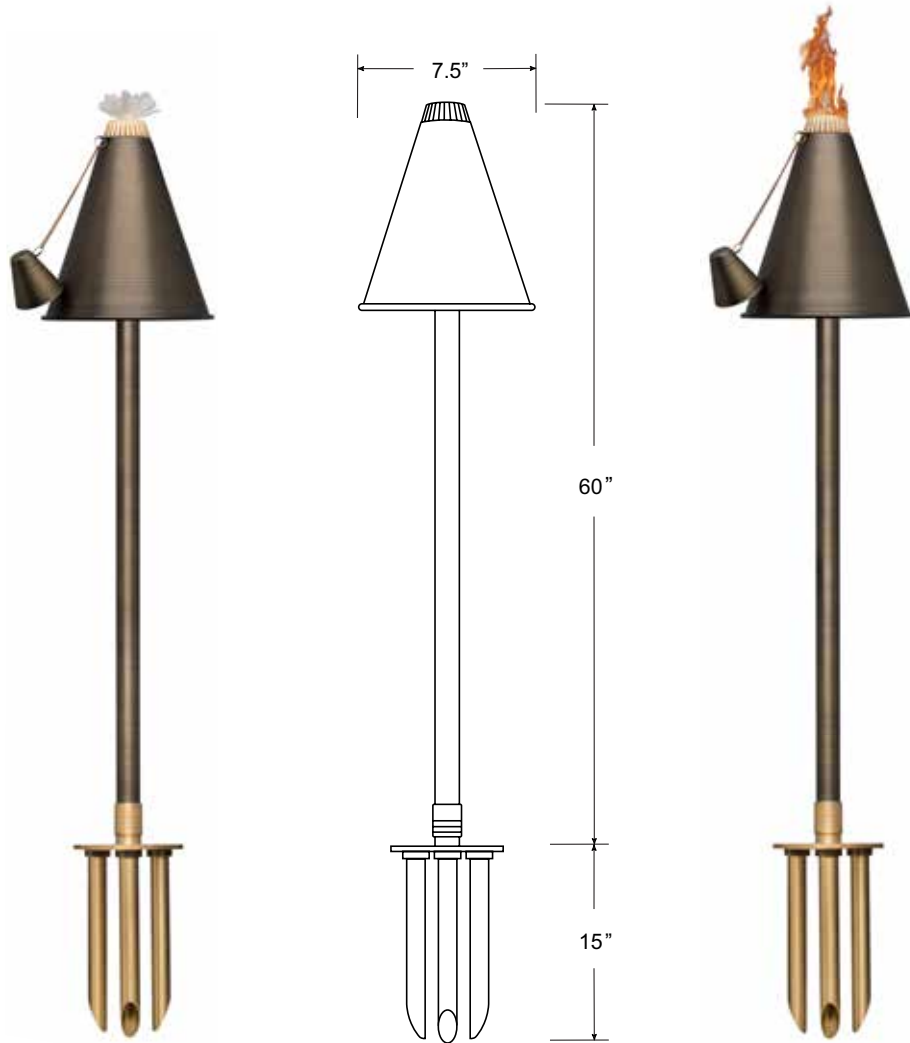

**BOL-09**

**BOL-10**

**BOL-11**

**BOL-12**

**BOL-15**

<b>APPLICATION</b>	Illuminating Pathways, Bed Areas and Driveways		
<b>CONSTRUCTION</b>	Brass		
<b>FINISH</b>	Antiqued Brass		
<b>WIRE LEAD</b>	25 Feet of 18-2 Wire		
<b>STAKE</b>	X-800 Heavy Duty Ground Stake		
<b>LED LAMP</b>	3 Watt G4 LED Bi-Pin		
<b>LED LAMP OPTIONS</b>	1 Watt, 2 Watt G4 LED Bi-Pin		
<b>HEIGHT</b>	<b>BOL-09</b>	15"	<b>Light Spread:</b> 6-8'
	<b>BOL-10</b>	15"	<b>Light Spread:</b> 6-8'
	<b>BOL-11</b>	15"	<b>Light Spread:</b> 6-8'
	<b>BOL-12</b>	15"	<b>Light Spread:</b> 6-8'
	<b>BOL-15</b>	15"	<b>Light Spread:</b> 6-8'

PATH & AREA LIGHTING

**BL-201-HL**

**BL-202-HL**

**BL-203-HL**

<b>APPLICATION</b>	Illuminating Pathways, Bed Areas and Driveways	
<b>CONSTRUCTION</b>	Solid Brass	
<b>FINISH</b>	Antiqued Brass	
<b>WIRE LEAD</b>	25 Feet of 18-2 Wire	
<b>STAKE</b>	X-801 Heavy Duty Ground Stake	
<b>LED LAMP</b>	<b>BL-201-HL</b>	A19 Medium Base LED Lamp 2 Watt, 4 Watt or 6 Watt Bluetooth RGBW LED
	<b>BL-202-HL</b>	MR16 LED 4 Watt or 6 Watt G4 LED 4 Watt Bi-Pin Bluetooth RGBW LED
	<b>BL-203-HL</b>	G4 LED 4 Watt Bi-Pin Bluetooth RGBW LED

# PATH & AREA LIGHTING / BOLLARDS

BRASS

<b>APPLICATION</b>	Illuminating Pathways, Bed Areas and Driveways		
<b>CONSTRUCTION</b>	Solid Cast Brass		
<b>FINISH</b>	Antiqued Brass		
<b>WIRE LEAD</b>	25 Feet of 18-2 Wire		
<b>MOUNTING</b>	Brass Mounting Plate with X-801 Heavy Duty Ground Stake or X-805 Tri-Stake		
<b>LED LAMP</b>	4 Watt LED MR16		
<b>LED LAMP OPTIONS</b>	1 Watt, 2 Watt, 3 Watt, 4 Watt LED G4 Bi-Pin 3 Watt MR8 or MR11 LED 6 Watt MR16 LED, 9 Watt MR16 Bluetooth RGBW LED		
<b>LENS</b>	Clear Glass		
<b>HEIGHT</b>	<b>BOL-01</b>	14"	<b>Light Spread:</b> 8-10'
	<b>BOL-02 / BOL-20</b>	26"	<b>Light Spread:</b> 10-12'
<b>SPECIAL FEATURE</b>	Surface Mount or Stake Mount		