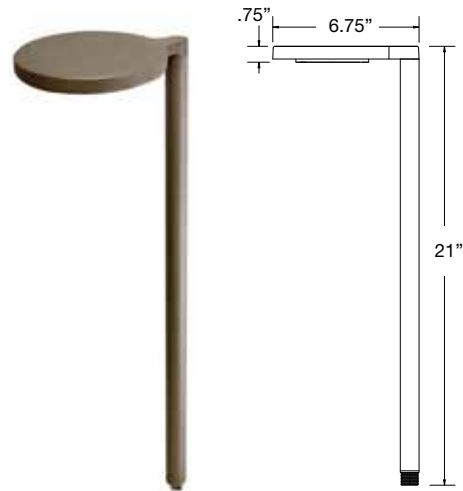

**BL-78**

**BL-78 with Shroud**

**BL-78 with Riser**

<b>APPLICATION</b>	Illuminating Pathways and Bed Areas
<b>CONSTRUCTION</b>	Solid Cast Brass
<b>FINISH</b>	Antiqued Brass
<b>WIRE LEAD</b>	25 Feet of 18-2 Wire
<b>STAKE</b>	X-800 Heavy Duty Ground Stake
<b>LED LAMP</b>	3 Watt LED G4 Bi-Pin
<b>LED LAMP OPTIONS</b>	1 Watt, 2 Watt LED G4 Bi-Pin
<b>LENS</b>	Frosted Glass

# PATH & AREA LIGHTING

BRASS / STAINLESS

**MDS-01**

**MDS-02**

**MDB-02**

**MDB-03**

**MDB-04**

<b>APPLICATION</b>	Illuminating Pathways, Bed Areas and Driveways	
<b>CONSTRUCTION</b>	<b>MDS-01 / MDS-02</b>	Stainless Steel
	<b>MDB-02 / MDB-03 / MDB-04</b>	Solid Cast Brass
<b>FINISH</b>	<b>MDS-01 / MDS-02</b>	Black Textured Powder Coat
	<b>MDB-02 / MDB-03 / MDB-04</b>	Antiqued Brass
<b>WIRE LEAD</b>	25 Feet of 18-2 Wire	
<b>STAKE</b>	X-801 Heavy Duty Ground Stake	
<b>LED LAMP</b>	<b>MDS-01 / MDS-02 / MDB-02</b>	3 Watt Integrated LED
	<b>MDB-03 / MDB-04</b>	3 Watt LED G4 Bi-Pin
<b>LED LAMP OPTIONS</b>	<b>MDB-03 / MDB-04</b>	1 Watt, 2 Watt, LED G4 Bi-Pin
<b>LENS</b>	Frosted Glass	
<b>HEIGHT</b>	<b>MDS-01</b> 16"	<b>Light Spread:</b> 5-7'
	<b>MDS-02</b> 22"	<b>Light Spread:</b> 6-8'
	<b>MDB-02</b> 22"	<b>Light Spread:</b> 6-8'
	<b>MDB-03</b> 21"	<b>Light Spread:</b> 6-8'
	<b>MDB-04</b> 22"	<b>Light Spread:</b> 6-8'

**MDB-05**

**BOL-18**

**MDB-06**

**MDB-07**

<b>APPLICATION</b>	Illuminating Pathways, Bed Areas and Driveways	
<b>CONSTRUCTION</b>	Solid Cast Brass	
<b>FINISH</b>	Antiqued Brass	
<b>WIRE LEAD</b>	25 Feet of 18-2 Wire	
<b>STAKE</b>	X-801 Heavy Duty Ground Stake	
<b>LED LAMP</b>	<b>MDB-06 / MDB-07 / BOL-18</b>	4 Watt Integrated LED
	<b>MDB-05</b>	3 Watt LED Module
<b>LENS</b>	Frosted Glass	
<b>HEIGHT</b>	<b>MDB-05</b> 15"	<b>Light Spread:</b> 4-6'
	<b>MDB-06</b> 23"	<b>Light Spread:</b> 8-10'
	<b>MDB-07</b> 21"	<b>Light Spread:</b> 8-10'
	<b>BOL-18</b> 9"	<b>Light Spread:</b> 6-8'