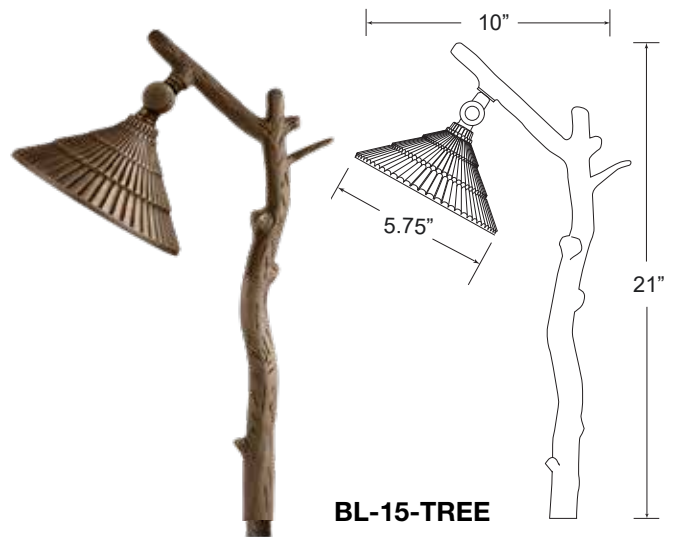

**HEIGHT** **BL-12** 24" **Light Spread:** 4-6'

**BL-12-TREE** 21" **Light Spread:** 4-10'

**BL-13** 21" **Light Spread:** 7-9'

**BL-14** 24" **Light Spread:** 8-10'

**OTHER OPTIONS** Adjustable Telescoping Post: 6-10", 12-22", 18-36"  
(For use with BL-13 & BL-14)

**BL-15**

**BL-15-TREE**

**BL-63**

<b>APPLICATION</b>	Illuminating Pathways, Bed Areas and Driveways		
<b>CONSTRUCTION</b>	Solid Cast Brass Shade with Heavy Brass Post		
<b>FINISH</b>	Antiqued Brass		
<b>WIRE LEAD</b>	25 Feet of 18-2 Wire		
<b>STAKE</b>	X-801 Heavy Duty Ground Stake		
<b>LED LAMP</b>	3 Watt LED G4 Bi-Pin		
<b>LED LAMP OPTIONS</b>	1 Watt, 2 Watt, 4 Watt LED G4 Bi-Pin Bluetooth RGBW LED (BL-63)		
<b>LENS</b>	Clear and Frosted Glass Dome		
<b>HEIGHT</b>	<b>BL-15</b>	22"	<b>Light Spread:</b> 7-9'
	<b>BL-15-TREE</b>	21"	<b>Light Spread:</b> 4-10'
	<b>BL-63</b>	23"	<b>Light Spread:</b> 6-8'
<b>OTHER OPTIONS</b>	Adjustable Telescoping Post: 6-10", 12-22", 18-36" (For use with BL-17 & BL-63)		

# PATH & AREA LIGHTING

BRASS

**BL-18**

**BL-18-VG**

**BL-19**

**BL-19-VG**

<b>APPLICATION</b>	Illuminating Pathways, Bed Areas and Driveways
<b>CONSTRUCTION</b>	Solid Cast Brass Shade with Heavy Brass Post
<b>FINISH</b>	Antiqued Brass / Aged Verde
<b>WIRE LEAD</b>	25 Feet of 18-2 Wire
<b>STAKE</b>	X-801 Heavy Duty Ground Stake
<b>LED LAMP</b>	3 Watt LED G4 Bi-Pin
<b>LED LAMP OPTIONS</b>	1 Watt, 2 Watt, 4 Watt LED G4 Bi-Pin Bluetooth RGBW LED
<b>LENS</b>	Clear and Frosted Glass Dome
<b>HEIGHT</b>	21" <b>Light Spread:</b> 8-10'
<b>OTHER OPTIONS</b>	Adjustable Telescoping Post: 6-10", 12-22", 18-36"