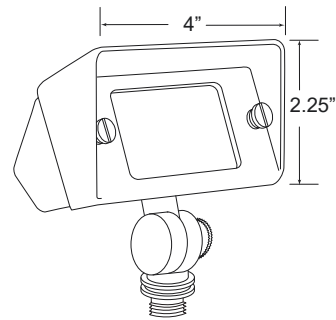

UP & DOWN WALL WASHER / FLOOD LIGHTING

BRASS

BL-30