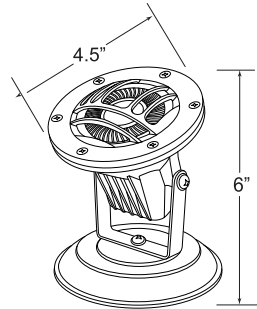

UNDERWATER LIGHTING

UL-57

APPLICATION	Underwater and Up Lighting
CONSTRUCTION	Solid Cast Brass
FINISH	Natural Brass
WIRE LEAD	25 Feet of 18-2 Wire
LED LAMP	4 Watt or 6 Watt LED MR16
LENS	Clear Flat Glass