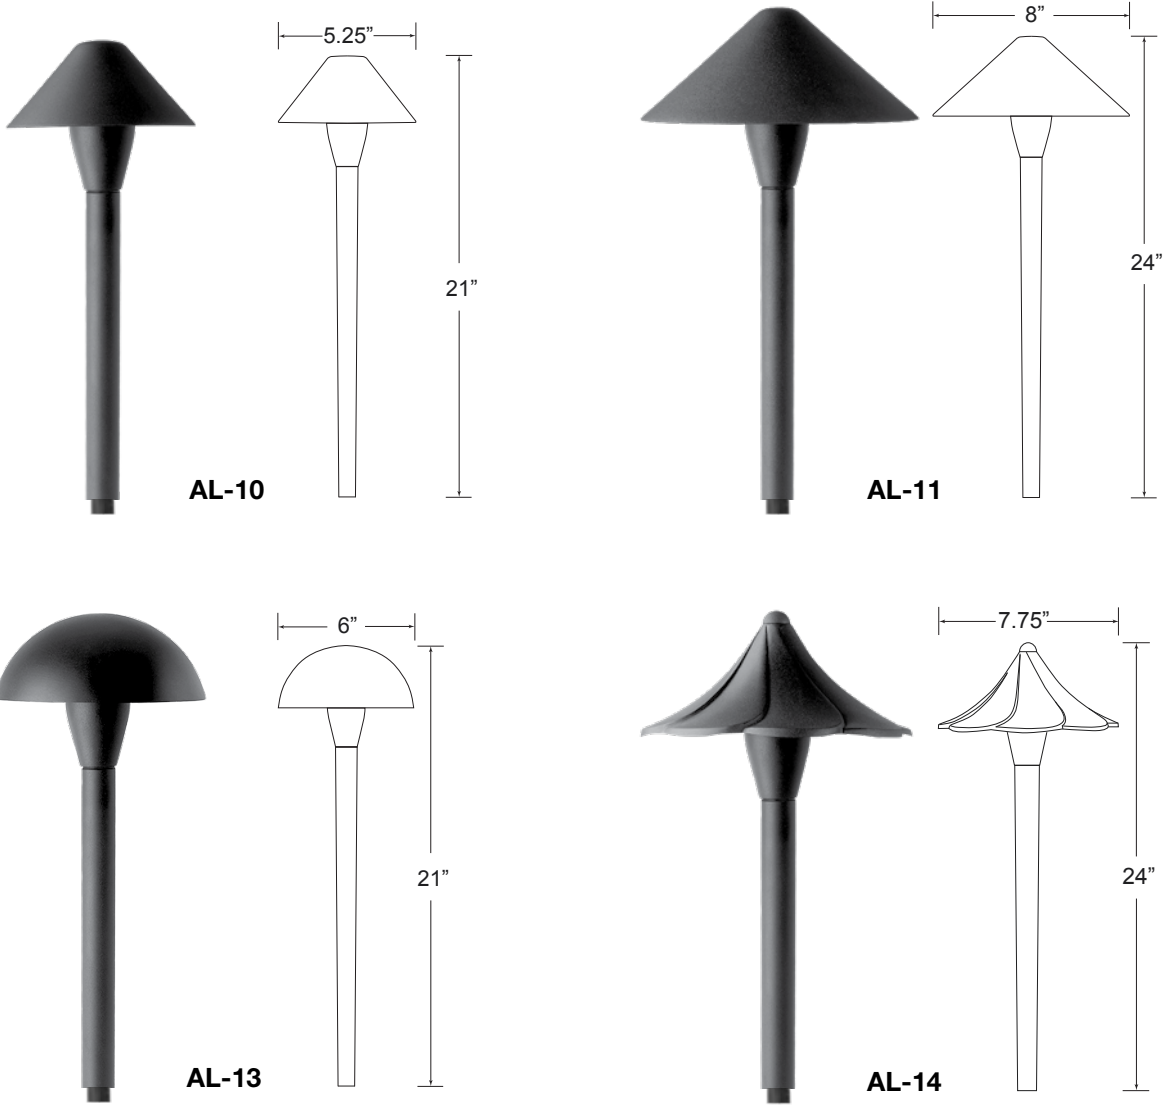

PATH & AREA LIGHTING

ALUMINUM

APPLICATION	Illuminating Pathways, Bed Areas and Driveways	
CONSTRUCTION	Die Cast Aluminum Shade and Post	
FINISH	Textured Back	
WIRE LEAD	25 Feet of 18-2 Wire	
STAKE	X-801 Heavy Duty Ground Stake	
LED LAMP	3 Watt LED G4 Bi-Pin	
LED LAMP OPTIONS	1 Watt, 2 Watt, 4 Watt LED G4 Bi-Pin Bluetooth RGBW LED	
LENS	Clear and Frosted Glass Dome	
HEIGHT	AL-10 / AL-13 21"	Light Spread: 6-8'
	AL-11 / AL-14 24"	Light Spread: 8-10'