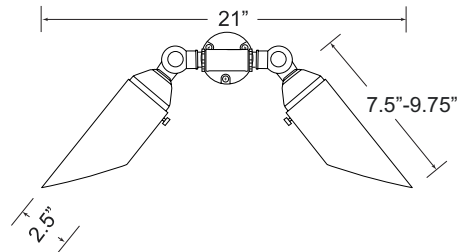

**BL-73**

**BL-74**

**BL-75**

**BL-76**

<b>APPLICATION</b>	Illuminating Pathways, Bed Areas and Driveways	
<b>CONSTRUCTION</b>	Solid Cast Brass Bullet Light with Brass Tee/Elbowed Post	
<b>FINISH</b>	Antiqued Brass	
<b>WIRE LEAD</b>	25 Feet of 18-2 Wire	
<b>STAKE</b>	X-801 Heavy Duty Ground Stake	
<b>LED LAMP</b>	<b>BL-73</b>	(2) 3 Watt MR8 LED Bi-Pin
	<b>BL-74</b>	(2) 3 Watt MR11 LED Bi-Pin
	<b>BL-75</b>	(2) 4, 6, 9 Watt MR16 LED Bi-Pin
	<b>BL-76</b>	3 Watt LED Panel
<b>LED LAMP OPTIONS</b>	Bluetooth RGBW LED (BL-75)	
<b>LENS</b>	Clear Flat Glass	
<b>OPTIONAL LENS</b>	Frosted Flat Glass	
<b>HEIGHT</b>	<b>BL-73 / BL-74</b>	21"
	<b>BL-75</b>	24"
	<b>BL-76</b>	20"

DOWN LIGHTING

**BL-77-MR8**

**BL-77-MR11**

**BL-77-MR16**

<b>APPLICATION</b>	Down Lighting from Walls or in Trees
<b>CONSTRUCTION</b>	Solid Cast Brass Bullet Light with Brass Tee and Brass Round Mount
<b>FINISH</b>	Antiqued Brass
<b>WIRE LEAD</b>	25 Feet of 18-2 Wire
<b>LED LAMP</b>	<p><b>BL-77-MR8</b> 3 Watt MR8 LED Bi-Pin</p> <p><b>BL-77-MR11</b> 3 Watt MR11 LED Bi-Pin</p> <p><b>BL-77-MR16</b> 4, 6, 9 Watt MR16 LED Bi-Pin</p>
<b>LED LAMP OPTIONS</b>	Bluetooth RGBW LED (BL-77-MR16)
<b>LENS</b>	Clear Flat Glass
<b>OPTIONAL LENS</b>	Frosted Flat Glass