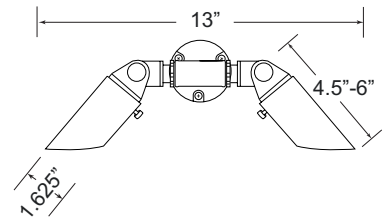

BL-77-MR16