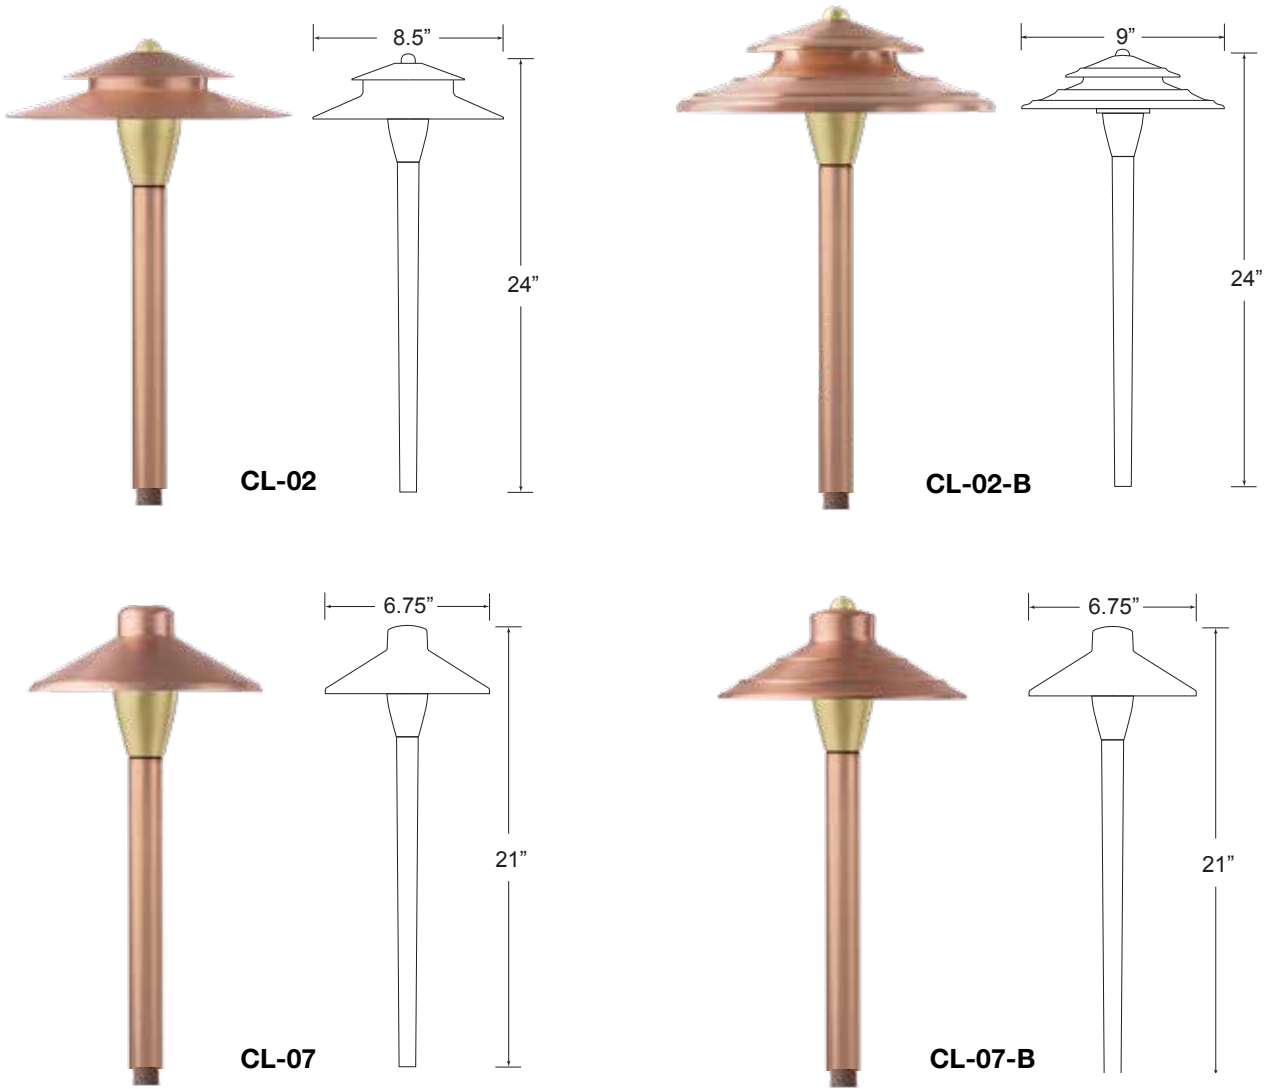

**X-BRASS  
SOCKET POST**

**X-BRASS  
KNOB**

**X-BRASS  
FINIAL**

PATH & AREA LIGHTING

<b>APPLICATION</b>	Illuminating Pathways, Bed Areas and Driveways	
<b>CONSTRUCTION</b>	Copper Shade with Solid Copper Post	
<b>FINISH</b>	Copper	
<b>WIRE LEAD</b>	25 Feet of 18-2 Wire	
<b>STAKE</b>	X-801 Heavy Duty Ground Stake	
<b>LED LAMP</b>	3 Watt LED G4 Bi-Pin	
<b>LED LAMP OPTIONS</b>	1 Watt, 2 Watt, 4 Watt LED G4 Bi-Pin Bluetooth RGBW LED	
<b>LENS</b>	Clear and Frosted Glass Dome	
<b>HEIGHT</b>	<b>CL-02 / CL-02-B</b> 24"	<b>Light Spread:</b> 10-12'
	<b>CL-07 / CL-07-B</b> 21"	<b>Light Spread:</b> 8-10'

CL-05

CL-22

<b>APPLICATION</b>	<b>CL-05</b>	Illuminating Pathways, Bed Areas and Driveways
	<b>CL-22</b>	Up Lighting of Trees, Walls, Homes
<b>CONSTRUCTION</b>	Heavy Copper and Brass	
<b>FINISH</b>	Copper	
<b>WIRE LEAD</b>	25 Feet of 18-2 Wire	
<b>STAKE</b>	X-801 Heavy Duty Ground Stake	
<b>LED LAMP</b>	<b>CL-05</b>	3 Watt LED G4 Bi-Pin
<b>LED LAMP OPTIONS</b>	<b>CL-05</b>	1 Watt, 2 Watt, 4 Watt LED G4 Bi-Pin
		Bluetooth RGBW LED
<b>LENS</b>	<b>CL-05</b>	Clear and Frosted Glass Dome
	<b>CL-22</b>	Clear Convex Lens
<b>HEIGHT</b>	<b>CL-05</b> 21"	<b>Light Spread:</b> 8-10'