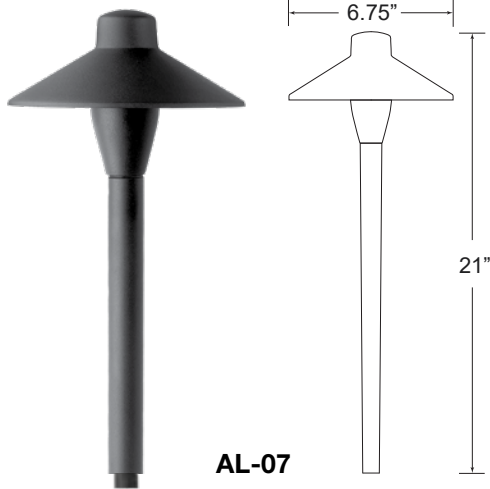

CL-05

CL-22

<b>APPLICATION</b>	<b>CL-05</b>	Illuminating Pathways, Bed Areas and Driveways
	<b>CL-22</b>	Up Lighting of Trees, Walls, Homes
<b>CONSTRUCTION</b>	Heavy Copper and Brass	
<b>FINISH</b>	Copper	
<b>WIRE LEAD</b>	25 Feet of 18-2 Wire	
<b>STAKE</b>	X-801 Heavy Duty Ground Stake	
<b>LED LAMP</b>	<b>CL-05</b>	3 Watt LED G4 Bi-Pin
<b>LED LAMP OPTIONS</b>	<b>CL-05</b>	1 Watt, 2 Watt, 4 Watt LED G4 Bi-Pin
		Bluetooth RGBW LED
<b>LENS</b>	<b>CL-05</b>	Clear and Frosted Glass Dome
	<b>CL-22</b>	Clear Convex Lens
<b>HEIGHT</b>	<b>CL-05</b> 21"	<b>Light Spread:</b> 8-10'

# PATH & AREA LIGHTING

ALUMINUM

**AL-02**

**AL-02-B**

**AL-05**

**AL-06**

<b>APPLICATION</b>	Illuminating Pathways, Bed Areas and Driveways		
<b>CONSTRUCTION</b>	Die Cast Aluminum Shade and Post		
<b>FINISH</b>	Textured Back		
<b>WIRE LEAD</b>	25 Feet of 18-2 Wire		
<b>STAKE</b>	X-801 Heavy Duty Ground Stake		
<b>LED LAMP</b>	3 Watt LED G4 Bi-Pin		
<b>LED LAMP OPTIONS</b>	1 Watt, 2 Watt, 4 Watt LED G4 Bi-Pin Bluetooth RGBW LED		
<b>LENS</b>	Clear and Frosted Glass Dome		
<b>HEIGHT</b>	<b>AL-02 / AL-02-B</b>	24"	<b>Light Spread:</b> 10-12'
	<b>AL-05</b>	21"	<b>Light Spread:</b> 8-10'
	<b>AL-06</b>	21"	<b>Light Spread:</b> 8-10'