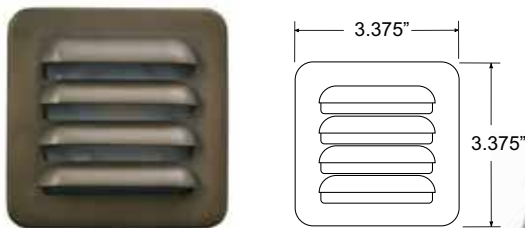

DECK / STEP LIGHTING

SD-40

APPLICATION	Illuminating Decks, Steps, Posts, Outdoor Kitchens, Walls & Docks	
CONSTRUCTION	Solid Brass	
FINISH	SD-01-BR	Natural Brass or Powder Coated
	SD-02 / SD-40	Antiqued Brass
	MICRO LIGHTS	Nickel, Black, or White
WIRE LEAD	25 Feet of 18-2 Wire	
LED LAMP	SD-01-BR / SD-02	3 Watt LED G4 Bi-Pin
	MICRO LIGHTS	1 Watt LED Integrated
	SD-40	Integrated Adjustable CCT (Kelvin) Adjustable from 2200k to 5000k with Dimming Options
LED LAMP OPTIONS	SD-01-BR / SD-02	1 Watt or 2 Watt G4 Bi-Pin