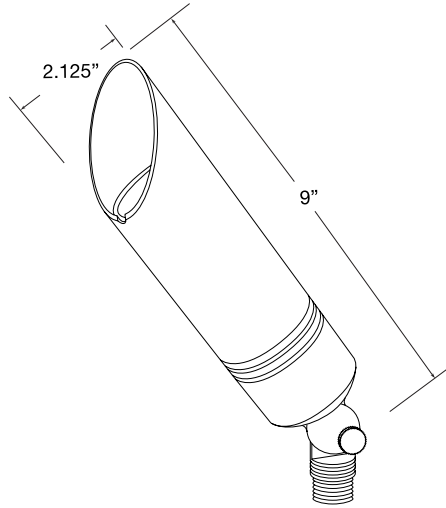

UP & DOWN LIGHTING

BL-29