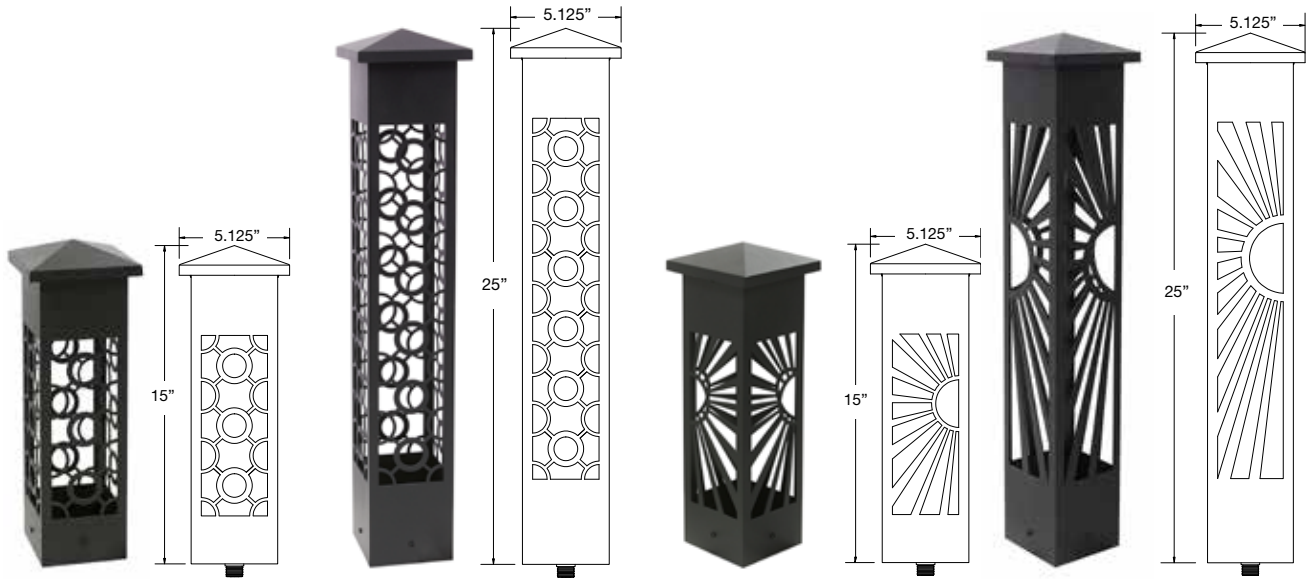

# PATH & AREA LIGHTING

ALUMINUM

**AL-02**

**AL-02-B**

**AL-05**

**AL-06**

<b>APPLICATION</b>	Illuminating Pathways, Bed Areas and Driveways		
<b>CONSTRUCTION</b>	Die Cast Aluminum Shade and Post		
<b>FINISH</b>	Textured Back		
<b>WIRE LEAD</b>	25 Feet of 18-2 Wire		
<b>STAKE</b>	X-801 Heavy Duty Ground Stake		
<b>LED LAMP</b>	3 Watt LED G4 Bi-Pin		
<b>LED LAMP OPTIONS</b>	1 Watt, 2 Watt, 4 Watt LED G4 Bi-Pin Bluetooth RGBW LED		
<b>LENS</b>	Clear and Frosted Glass Dome		
<b>HEIGHT</b>	<b>AL-02 / AL-02-B</b>	24"	<b>Light Spread:</b> 10-12'
	<b>AL-05</b>	21"	<b>Light Spread:</b> 8-10'
	<b>AL-06</b>	21"	<b>Light Spread:</b> 8-10'

AL-07

AL-07-B

AL-09-A

AL-09-F

AL-09-H

<b>APPLICATION</b>	Illuminating Pathways, Bed Areas and Driveways	
<b>CONSTRUCTION</b>	Die Cast Aluminum Shade and Post	
	<b>AL-09</b>	Glass Shade with Brass Frame
<b>FINISH</b>	Textured Back	
<b>WIRE LEAD</b>	25 Feet of 18-2 Wire	
<b>STAKE</b>	X-801 Heavy Duty Ground Stake	
<b>LED LAMP</b>	3 Watt LED G4 Bi-Pin	
<b>LED LAMP OPTIONS</b>	1 Watt, 2 Watt, 4 Watt LED G4 Bi-Pin Bluetooth RGBW LED	
<b>LENS</b>	Clear and Frosted Glass Dome	
<b>HEIGHT</b>	<b>AL-07 / AL-07-B</b> 21"	<b>Light Spread:</b> 8-10'
	<b>AL-09</b> 24"	<b>Light Spread:</b> 10-12'

# PATH & AREA LIGHTING

ALUMINUM

<b>APPLICATION</b>	Illuminating Pathways, Bed Areas and Driveways	
<b>CONSTRUCTION</b>	Die Cast Aluminum Shade and Post	
<b>FINISH</b>	Textured Back	
<b>WIRE LEAD</b>	25 Feet of 18-2 Wire	
<b>STAKE</b>	X-801 Heavy Duty Ground Stake	
<b>LED LAMP</b>	3 Watt LED G4 Bi-Pin	
<b>LED LAMP OPTIONS</b>	1 Watt, 2 Watt, 4 Watt LED G4 Bi-Pin Bluetooth RGBW LED	
<b>LENS</b>	Clear and Frosted Glass Dome	
<b>HEIGHT</b>	<b>AL-10 / AL-13</b> 21"	<b>Light Spread: 6-8'</b>
	<b>AL-11 / AL-14</b> 24"	<b>Light Spread: 8-10'</b>