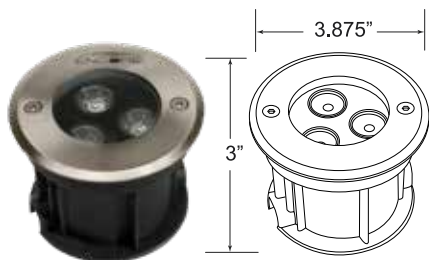

# WELL LIGHTS & INGROUND LIGHTS

BRASS

**WL-115**

**WL-113**

**WL-116**

**WL-25**

<b>APPLICATION</b>	Up Lighting of Trees, Walls, Homes, Columns, Pillars	
<b>CONSTRUCTION</b>	<b>WL-113 / WL-115 / WL-116</b>	Solid Cast Brass Cover with Composite Body
	<b>WL-25</b>	Solid Cast Brass
<b>FINISH</b>	Antiqued Brass	
<b>WIRE LEAD</b>	25 Feet of 18-2 Wire	
<b>LED LAMP</b>	<b>WL-115 / WL-116</b>	6, 10, 13, or 17 Watt LED PAR36
	<b>WL-113 / WL-25</b>	4, 6, or 9 Watt MR16 LED
<b>LED LAMP OPTIONS</b>	Bluetooth RGBW LED	
<b>LENS</b>	Clear Flat Glass	
<b>OPTIONAL LENS</b>	Frosted Flat Glass	