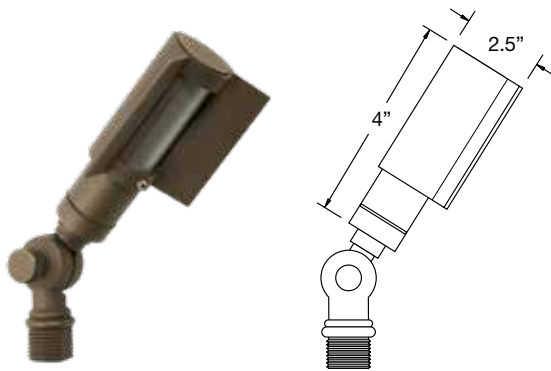

BL-78 with Shroud