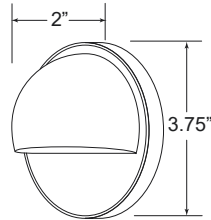

## DECK / STEP LIGHTING

SD-01-BR

SD-02

SD-40

MICRO LIGHTS

<b>APPLICATION</b>	Illuminating Decks, Steps, Posts, Outdoor Kitchens, Walls & Docks	
<b>CONSTRUCTION</b>	Solid Brass	
<b>FINISH</b>	<b>SD-01-BR</b>	Natural Brass or Powder Coated
	<b>SD-02 / SD-40</b>	Antiqued Brass
	<b>MICRO LIGHTS</b>	Nickel, Black, or White
<b>WIRE LEAD</b>	25 Feet of 18-2 Wire	
<b>LED LAMP</b>	<b>SD-01-BR / SD-02</b>	3 Watt LED G4 Bi-Pin
	<b>MICRO LIGHTS</b>	1 Watt LED Integrated
	<b>SD-40</b>	Integrated Adjustable CCT (Kelvin) Adjustable from 2200k to 5000k with Dimming Options
<b>LED LAMP OPTIONS</b>	<b>SD-01-BR / SD-02</b>	1 Watt or 2 Watt G4 Bi-Pin