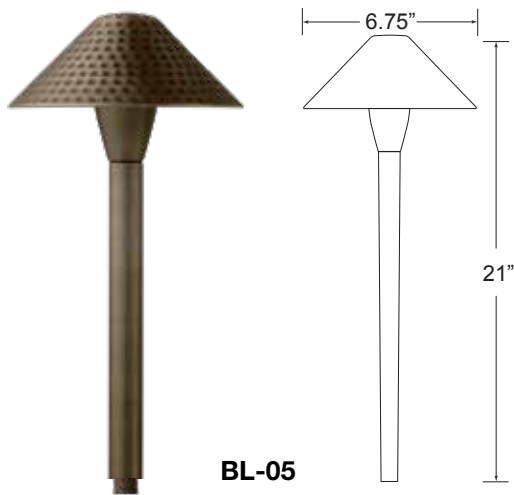

## PATH &amp; AREA LIGHTING

**BL-01-B****BL-02 W/ ADJ RISER**

(The adjustable risers are available with all pathway lights with the perfect post system)

**BL-02****BL-02-B**

<b>APPLICATION</b>	Illuminating Pathways, Bed Areas and Driveways		
<b>CONSTRUCTION</b>	<b>BL-01-B</b>	Spun Brass Articulating Shade with Angled Tubular Brass Post	
	<b>BL-02 / BL-02-B</b>	Solid Cast Brass Shade with Heavy Brass Post	
<b>FINISH</b>	Antiqued Brass		
<b>WIRE LEAD</b>	25 Feet of 18-2 Wire		
<b>STAKE</b>	X-801 Heavy Duty Ground Stake		
<b>LED LAMP</b>	3 Watt LED G4 Bi-Pin		
<b>LED LAMP OPTIONS</b>	1 Watt, 2 Watt, 4 Watt LED G4 Bi-Pin Bluetooth RGBW LED (BL-02 & BL-02-B)		
<b>LENS</b>	Clear and Frosted Glass Dome		
<b>HEIGHT</b>	<b>BL-01-B</b>	22"	<b>Light Spread:</b> 6-12'
	<b>BL-02 / BL-02-B</b>	24"	<b>Light Spread:</b> 10-12'
<b>OTHER OPTIONS</b>	Adjustable Telescoping Post: 6-10", 12-22", 18-36" (For use with BL-02 & BL-02-B)		

**BL-05 W/ ADJ RISER**

(The adjustable risers are available with all pathway lights with the perfect post system)

**BL-04**

**BL-05**

**BL-06**

<b>APPLICATION</b>	Illuminating Pathways, Bed Areas and Driveways
<b>CONSTRUCTION</b>	Solid Cast Brass Shade with Heavy Brass Post
<b>FINISH</b>	Antiqued Brass
<b>WIRE LEAD</b>	25 Feet of 18-2 Wire
<b>STAKE</b>	X-801 Heavy Duty Ground Stake
<b>LED LAMP</b>	3 Watt LED G4 Bi-Pin
<b>LED LAMP OPTIONS</b>	1 Watt, 2 Watt, 4 Watt LED G4 Bi-Pin Bluetooth RGBW LED
<b>LENS</b>	Clear and Frosted Glass Dome
<b>HEIGHT</b>	21" <b>Light Spread:</b> 8-10'
<b>OTHER OPTIONS</b>	Adjustable Telescoping Post: 6-10", 12-22", 18-36"