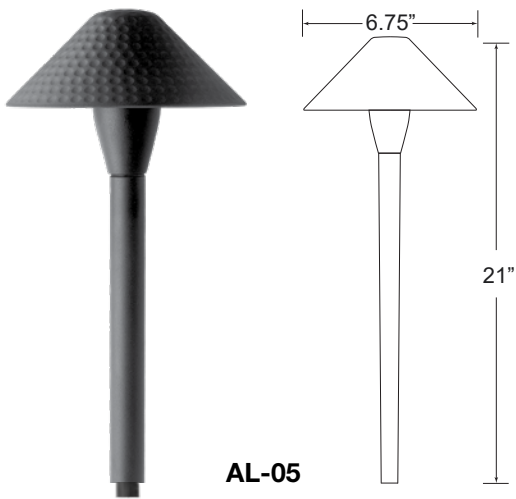

CL-05

CL-22

<b>APPLICATION</b>	<b>CL-05</b>	Illuminating Pathways, Bed Areas and Driveways
	<b>CL-22</b>	Up Lighting of Trees, Walls, Homes
<b>CONSTRUCTION</b>	Heavy Copper and Brass	
<b>FINISH</b>	Copper	
<b>WIRE LEAD</b>	25 Feet of 18-2 Wire	
<b>STAKE</b>	X-801 Heavy Duty Ground Stake	
<b>LED LAMP</b>	<b>CL-05</b>	3 Watt LED G4 Bi-Pin
<b>LED LAMP OPTIONS</b>	<b>CL-05</b>	1 Watt, 2 Watt, 4 Watt LED G4 Bi-Pin
		Bluetooth RGBW LED
<b>LENS</b>	<b>CL-05</b>	Clear and Frosted Glass Dome
	<b>CL-22</b>	Clear Convex Lens
<b>HEIGHT</b>	<b>CL-05</b> 21"	<b>Light Spread:</b> 8-10'

# PATH & AREA LIGHTING

ALUMINUM

**AL-02**

**AL-02-B**

**AL-05**

**AL-06**

<b>APPLICATION</b>	Illuminating Pathways, Bed Areas and Driveways		
<b>CONSTRUCTION</b>	Die Cast Aluminum Shade and Post		
<b>FINISH</b>	Textured Back		
<b>WIRE LEAD</b>	25 Feet of 18-2 Wire		
<b>STAKE</b>	X-801 Heavy Duty Ground Stake		
<b>LED LAMP</b>	3 Watt LED G4 Bi-Pin		
<b>LED LAMP OPTIONS</b>	1 Watt, 2 Watt, 4 Watt LED G4 Bi-Pin Bluetooth RGBW LED		
<b>LENS</b>	Clear and Frosted Glass Dome		
<b>HEIGHT</b>	<b>AL-02 / AL-02-B</b>	24"	<b>Light Spread:</b> 10-12'
	<b>AL-05</b>	21"	<b>Light Spread:</b> 8-10'
	<b>AL-06</b>	21"	<b>Light Spread:</b> 8-10'