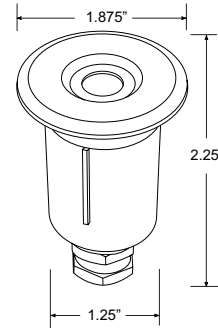

UP LIGHTING / INGROUND LIGHTING

WL-83

APPLICATION	Up Lighting of Trees, Walls, Homes, Columns, Pillars, Steps, Walkways
CONSTRUCTION	Solid Cast Brass with Composite Sleeve
FINISH	Antiqued Brass
WIRE LEAD	25 Feet of 18-2 Wire
LED LAMP	WL-80 / 81 / 83 MR8 LED
LENS	Clear Flat Glass
OPTIONAL LENS	Frosted Flat Glass