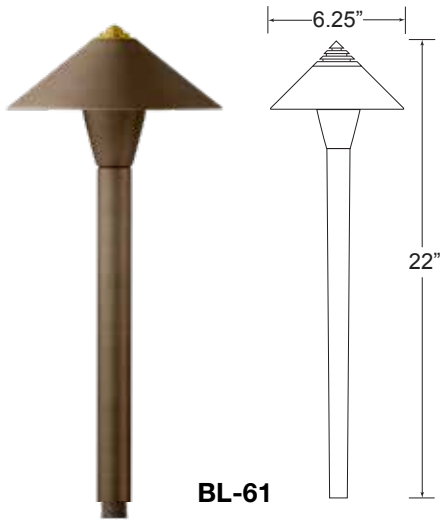

**BL-15**

**BL-15-TREE**

**BL-63**

<b>APPLICATION</b>	Illuminating Pathways, Bed Areas and Driveways		
<b>CONSTRUCTION</b>	Solid Cast Brass Shade with Heavy Brass Post		
<b>FINISH</b>	Antiqued Brass		
<b>WIRE LEAD</b>	25 Feet of 18-2 Wire		
<b>STAKE</b>	X-801 Heavy Duty Ground Stake		
<b>LED LAMP</b>	3 Watt LED G4 Bi-Pin		
<b>LED LAMP OPTIONS</b>	1 Watt, 2 Watt, 4 Watt LED G4 Bi-Pin Bluetooth RGBW LED (BL-63)		
<b>LENS</b>	Clear and Frosted Glass Dome		
<b>HEIGHT</b>	<b>BL-15</b>	22"	<b>Light Spread:</b> 7-9'
	<b>BL-15-TREE</b>	21"	<b>Light Spread:</b> 4-10'
	<b>BL-63</b>	23"	<b>Light Spread:</b> 6-8'
<b>OTHER OPTIONS</b>	Adjustable Telescoping Post: 6-10", 12-22", 18-36" (For use with BL-17 & BL-63)		

# PATH & AREA LIGHTING

BRASS

**BL-18**

**BL-18-VG**

**BL-19**

**BL-19-VG**

<b>APPLICATION</b>	Illuminating Pathways, Bed Areas and Driveways
<b>CONSTRUCTION</b>	Solid Cast Brass Shade with Heavy Brass Post
<b>FINISH</b>	Antiqued Brass / Aged Verde
<b>WIRE LEAD</b>	25 Feet of 18-2 Wire
<b>STAKE</b>	X-801 Heavy Duty Ground Stake
<b>LED LAMP</b>	3 Watt LED G4 Bi-Pin
<b>LED LAMP OPTIONS</b>	1 Watt, 2 Watt, 4 Watt LED G4 Bi-Pin Bluetooth RGBW LED
<b>LENS</b>	Clear and Frosted Glass Dome
<b>HEIGHT</b>	21" <b>Light Spread:</b> 8-10'
<b>OTHER OPTIONS</b>	Adjustable Telescoping Post: 6-10", 12-22", 18-36"