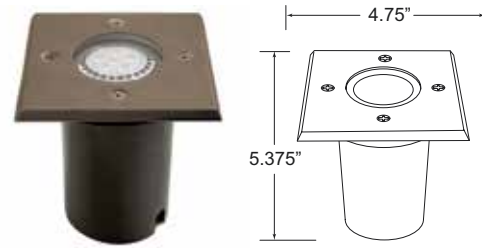

INGROUND WELL LIGHTING

WL-105

APPLICATION	Up Lighting of Trees, Walls, Homes, Columns, Pillars, Steps, Walkways
CONSTRUCTION	Solid Cast Brass Cover and Body with Composite Sleeve
FINISH	Antiqued Brass
WIRE LEAD	25 Feet of 18-2 Wire
STAKE	X-800 Heavy Duty Ground Stake
LED LAMP	4, 6, or 9 Watt LED MR16
LED LAMP OPTIONS	Bluetooth RGBW LED
LENS	Clear Flat Glass
OPTIONAL LENS	Frosted Flat Glass
OPTIONAL COVER	X-100-BRASS RING to be used as a Debris Guard when installed in Mulch or Turf
SPECIAL FEATURES	Brass Body and Cover with Composite Sleeve for Easy Installation in Concrete and Pavers. Each Fixture comes with an X-800 Stake for stable Installation