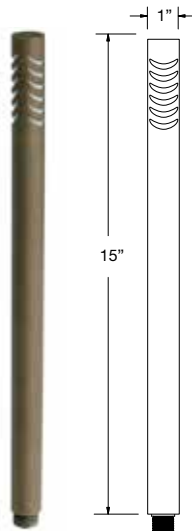

**MDB-05**

**BOL-18**

**MDB-06**

**MDB-07**

<b>APPLICATION</b>	Illuminating Pathways, Bed Areas and Driveways	
<b>CONSTRUCTION</b>	Solid Cast Brass	
<b>FINISH</b>	Antiqued Brass	
<b>WIRE LEAD</b>	25 Feet of 18-2 Wire	
<b>STAKE</b>	X-801 Heavy Duty Ground Stake	
<b>LED LAMP</b>	<b>MDB-06 / MDB-07 / BOL-18</b>	4 Watt Integrated LED
	<b>MDB-05</b>	3 Watt LED Module
<b>LENS</b>	Frosted Glass	
<b>HEIGHT</b>	<b>MDB-05</b> 15"	<b>Light Spread:</b> 4-6'
	<b>MDB-06</b> 23"	<b>Light Spread:</b> 8-10'
	<b>MDB-07</b> 21"	<b>Light Spread:</b> 8-10'
	<b>BOL-18</b> 9"	<b>Light Spread:</b> 6-8'

# PATH & AREA LIGHTING / BOLLARDS

BRASS

**BOL-03**

**BOL-04**

**BOL-13**

**BOL-14**

<b>APPLICATION</b>	Illuminating Pathways, Bed Areas and Driveways		
<b>CONSTRUCTION</b>	Brass		
<b>FINISH</b>	Antiqued Brass		
<b>WIRE LEAD</b>	25 Feet of 18-2 Wire		
<b>STAKE</b>	X-801 Heavy Duty Ground Stake		
<b>LED LAMP</b>	<b>BOL-03 / BOL-04</b>	4 Watt Integrated LED	
	<b>BOL-13 / BOL-14</b>	4 Watt LED G4 Bi-Pin	
<b>HEIGHT</b>	<b>BOL-03</b>	18"	<b>Light Spread:</b> 4-6'
	<b>BOL-04</b>	18"	<b>Light Spread:</b> 6-8'
	<b>BOL-13</b>	18"	<b>Light Spread:</b> 4-6'
	<b>BOL-14</b>	18"	<b>Light Spread:</b> 4-6'

**BOL-09**

**BOL-10**

**BOL-11**

**BOL-12**

**BOL-15**

<b>APPLICATION</b>	Illuminating Pathways, Bed Areas and Driveways		
<b>CONSTRUCTION</b>	Brass		
<b>FINISH</b>	Antiqued Brass		
<b>WIRE LEAD</b>	25 Feet of 18-2 Wire		
<b>STAKE</b>	X-800 Heavy Duty Ground Stake		
<b>LED LAMP</b>	3 Watt G4 LED Bi-Pin		
<b>LED LAMP OPTIONS</b>	1 Watt, 2 Watt G4 LED Bi-Pin		
<b>HEIGHT</b>	<b>BOL-09</b>	15"	<b>Light Spread:</b> 6-8'
	<b>BOL-10</b>	15"	<b>Light Spread:</b> 6-8'
	<b>BOL-11</b>	15"	<b>Light Spread:</b> 6-8'
	<b>BOL-12</b>	15"	<b>Light Spread:</b> 6-8'
	<b>BOL-15</b>	15"	<b>Light Spread:</b> 6-8'