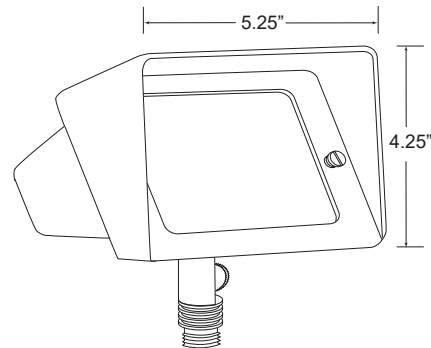

BL-31

APPLICATION	Up or Down Lighting of Walls, Signs, Buildings, Homes, Water Features and Structures	
CONSTRUCTION	Solid Cast Brass	
FINISH	Antiqued Brass	
WIRE LEAD	25 Feet of 18-2 Wire	
STAKE	BL-30	X-800 Heavy Duty Ground Stake
	BL-31	X-801 Heavy Duty Ground Stake
LED LAMP	BL-30	3 Watt LED Panel
	BL-31	6 Watt LED Panel
LED LAMP OPTIONS	BL-31	4 Watt or 6 Watt LED MR16
	BL-30	3 Watt or 4 Watt G4 LED
	BL-31	20 Watt Super Bright LED Panel
	BL-31	Bluetooth RGBW LED
LENS	Clear, Frosted and Linear Glass