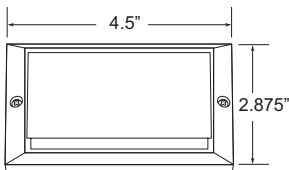

DECK / STEP LIGHTING

SD-400

SD-403

SD-401

SD-404

SD-402

SD-405

<b>APPLICATION</b>	Illuminating Decks, Steps, Posts, Outdoor Kitchens, Walls & Docks
<b>CONSTRUCTION</b>	Solid Brass
<b>FINISH</b>	Antiqued Brass
<b>WIRE LEAD</b>	25 Feet of 18-2 Wire
<b>LED LAMP</b>	2 Watt LED Panel
<b>LENS</b>	Frosted Lens