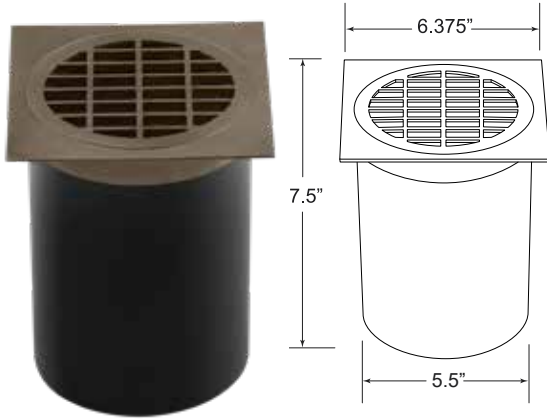

WELL LIGHTS & INGROUND LIGHTS

BRASS

WL-115