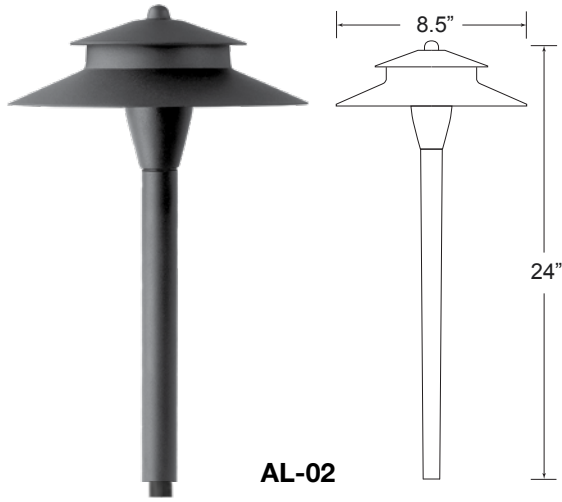

PATH & AREA LIGHTING

ALUMINUM

AL-02