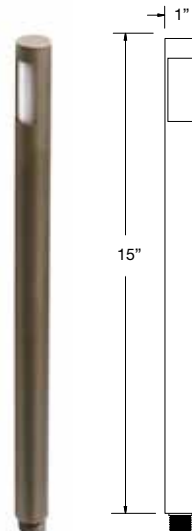

# PATH & AREA LIGHTING / BOLLARDS

BRASS

**BOL-03**

**BOL-04**

**BOL-13**

**BOL-14**

<b>APPLICATION</b>	Illuminating Pathways, Bed Areas and Driveways		
<b>CONSTRUCTION</b>	Brass		
<b>FINISH</b>	Antiqued Brass		
<b>WIRE LEAD</b>	25 Feet of 18-2 Wire		
<b>STAKE</b>	X-801 Heavy Duty Ground Stake		
<b>LED LAMP</b>	<b>BOL-03 / BOL-04</b>	4 Watt Integrated LED	
	<b>BOL-13 / BOL-14</b>	4 Watt LED G4 Bi-Pin	
<b>HEIGHT</b>	<b>BOL-03</b>	18"	<b>Light Spread:</b> 4-6'
	<b>BOL-04</b>	18"	<b>Light Spread:</b> 6-8'
	<b>BOL-13</b>	18"	<b>Light Spread:</b> 4-6'
	<b>BOL-14</b>	18"	<b>Light Spread:</b> 4-6'

**BOL-09**

**BOL-10**

**BOL-11**

**BOL-12**

**BOL-15**

<b>APPLICATION</b>	Illuminating Pathways, Bed Areas and Driveways		
<b>CONSTRUCTION</b>	Brass		
<b>FINISH</b>	Antiqued Brass		
<b>WIRE LEAD</b>	25 Feet of 18-2 Wire		
<b>STAKE</b>	X-800 Heavy Duty Ground Stake		
<b>LED LAMP</b>	3 Watt G4 LED Bi-Pin		
<b>LED LAMP OPTIONS</b>	1 Watt, 2 Watt G4 LED Bi-Pin		
<b>HEIGHT</b>	<b>BOL-09</b>	15"	<b>Light Spread:</b> 6-8'
	<b>BOL-10</b>	15"	<b>Light Spread:</b> 6-8'
	<b>BOL-11</b>	15"	<b>Light Spread:</b> 6-8'
	<b>BOL-12</b>	15"	<b>Light Spread:</b> 6-8'
	<b>BOL-15</b>	15"	<b>Light Spread:</b> 6-8'