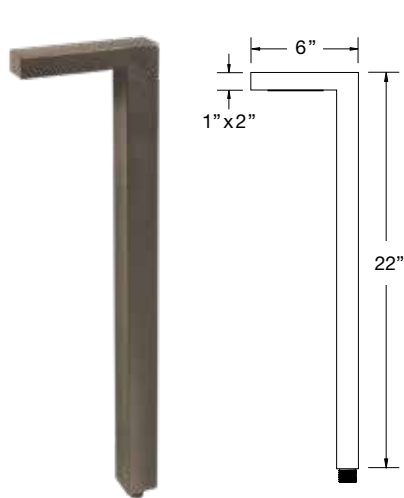

**BL-78**

**BL-78 with Shroud**

**BL-78 with Riser**

<b>APPLICATION</b>	Illuminating Pathways and Bed Areas
<b>CONSTRUCTION</b>	Solid Cast Brass
<b>FINISH</b>	Antiqued Brass
<b>WIRE LEAD</b>	25 Feet of 18-2 Wire
<b>STAKE</b>	X-800 Heavy Duty Ground Stake
<b>LED LAMP</b>	3 Watt LED G4 Bi-Pin
<b>LED LAMP OPTIONS</b>	1 Watt, 2 Watt LED G4 Bi-Pin
<b>LENS</b>	Frosted Glass

# PATH & AREA LIGHTING

BRASS / STAINLESS

**MDS-01**

**MDS-02**

**MDB-02**

**MDB-03**

**MDB-04**

<b>APPLICATION</b>	Illuminating Pathways, Bed Areas and Driveways	
<b>CONSTRUCTION</b>	<b>MDS-01 / MDS-02</b>	Stainless Steel
	<b>MDB-02 / MDB-03 / MDB-04</b>	Solid Cast Brass
<b>FINISH</b>	<b>MDS-01 / MDS-02</b>	Black Textured Powder Coat
	<b>MDB-02 / MDB-03 / MDB-04</b>	Antiqued Brass
<b>WIRE LEAD</b>	25 Feet of 18-2 Wire	
<b>STAKE</b>	X-801 Heavy Duty Ground Stake	
<b>LED LAMP</b>	<b>MDS-01 / MDS-02 / MDB-02</b>	3 Watt Integrated LED
	<b>MDB-03 / MDB-04</b>	3 Watt LED G4 Bi-Pin
<b>LED LAMP OPTIONS</b>	<b>MDB-03 / MDB-04</b>	1 Watt, 2 Watt, LED G4 Bi-Pin
<b>LENS</b>	Frosted Glass	
<b>HEIGHT</b>	<b>MDS-01</b> 16"	<b>Light Spread:</b> 5-7'
	<b>MDS-02</b> 22"	<b>Light Spread:</b> 6-8'
	<b>MDB-02</b> 22"	<b>Light Spread:</b> 6-8'
	<b>MDB-03</b> 21"	<b>Light Spread:</b> 6-8'
	<b>MDB-04</b> 22"	<b>Light Spread:</b> 6-8'

**MDB-05**

**BOL-18**

**MDB-06**

**MDB-07**

<b>APPLICATION</b>	Illuminating Pathways, Bed Areas and Driveways	
<b>CONSTRUCTION</b>	Solid Cast Brass	
<b>FINISH</b>	Antiqued Brass	
<b>WIRE LEAD</b>	25 Feet of 18-2 Wire	
<b>STAKE</b>	X-801 Heavy Duty Ground Stake	
<b>LED LAMP</b>	<b>MDB-06 / MDB-07 / BOL-18</b>	4 Watt Integrated LED
	<b>MDB-05</b>	3 Watt LED Module
<b>LENS</b>	Frosted Glass	
<b>HEIGHT</b>	<b>MDB-05</b> 15"	<b>Light Spread:</b> 4-6'
	<b>MDB-06</b> 23"	<b>Light Spread:</b> 8-10'
	<b>MDB-07</b> 21"	<b>Light Spread:</b> 8-10'
	<b>BOL-18</b> 9"	<b>Light Spread:</b> 6-8'