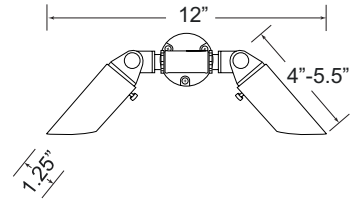

BL-77-MR11