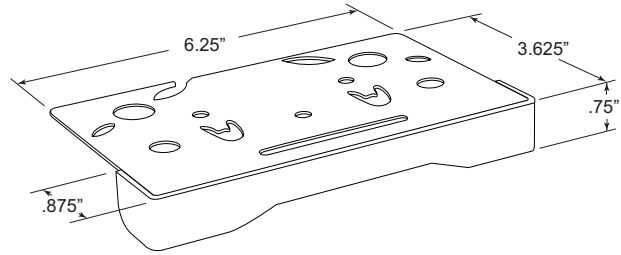

HARDSCAPE LIGHTING

**SD-500**

**SD-501**

**SD-505**

<b>APPLICATION</b>	illuminating Retaining Walls, Seat Walls, Steps, Decks, Railings, Outdoor Kitchens
<b>CONSTRUCTION</b>	Solid Brass
<b>FINISH</b>	Antiqued Brass
<b>WIRE LEAD</b>	25 Feet of 18-2 Wire
<b>LED LAMP</b>	<b>SD-500 / SD-505</b> 3 Watt LED Lighting Strip <b>SD-501</b> 2 Watt LED Lighting Strip
<b>LENS</b>	Clear and Frosted Glass