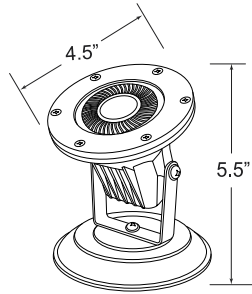

UNDERWATER LIGHTING

UL-55