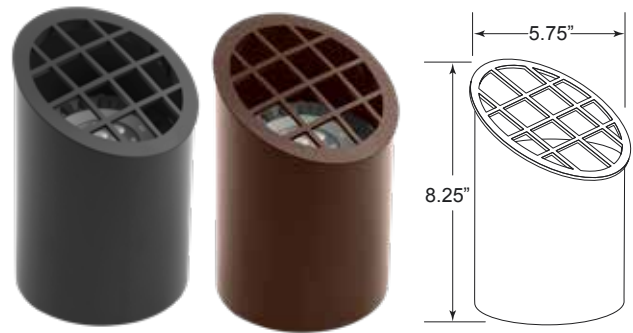

WL-335-BK / WL-335-LB