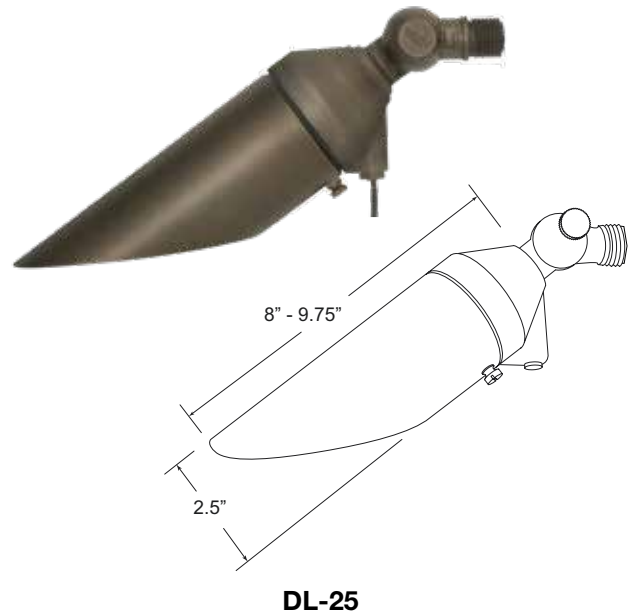

UP & DOWN LIGHTING

APPLICATION	Up or Down Lighting of Trees, Homes and Structures	
CONSTRUCTION	Solid Cast Brass with Telescoping, 360 Degree Rotatable Shroud	
FINISH	Antiqued Brass	
WIRE LEAD	25 Feet of 18-2 Wire DL-25 50 Feet of 18-2 Wire	
STAKE	X-800 Heavy Duty Ground Stake (BL-23, BL-24, BL-25)	
LED LAMP	BL-23	3 Watt LED MR8
	BL-24	3 Watt LED MR11
	BL-25 / DL-25	4 Watt, 6 Watt, or 9 Watt LED MR16
LED LAMP OPTIONS	BL-25 / DL-25	Bluetooth RGBW LED
LENS	Clear Glass	
OPTIONAL LENS	Frosted, Linear, Honeycomb, Moonlight Blue