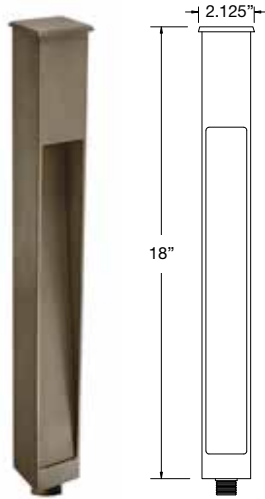

PATH & AREA LIGHTING / BOLLARDS

BRASS

BOL-03