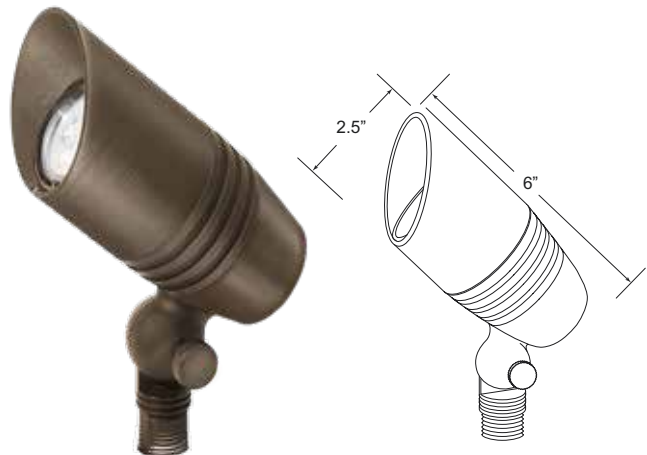

<b>APPLICATION</b>	Illuminating Pathways, Bed Areas and Driveways
<b>CONSTRUCTION</b>	Solid Cast Brass
<b>FINISH</b>	Antiqued Brass
<b>WIRE LEAD</b>	25 Feet of 18-2 Wire
<b>MOUNTING</b>	Brass Mounting Plate with X-801 Heavy Duty Ground Stake or X-805 Tri-Stake
<b>LED LAMP</b>	4 Watt LED MR16
<b>LED LAMP OPTIONS</b>	1 Watt, 2 Watt, 3 Watt, 4 Watt LED G4 Bi-Pin 3 Watt MR8 or MR11 LED 6 Watt MR16 LED or 9 Watt MR16 LED Bluetooth RGBW LED
<b>SPECIAL FEATURES</b>	Can Be Mounted to a Flat Surface or Stake Mounted

## UP &amp; DOWN LIGHTING

<b>APPLICATION</b>	Up or Down Lighting of Trees, Homes and Structures	
<b>CONSTRUCTION</b>	Solid Cast Brass with Telescoping, 360 Degree Rotatable Shroud	
<b>FINISH</b>	Antiqued Brass	
<b>WIRE LEAD</b>	25 Feet of 18-2 Wire <b>DL-25</b> 50 Feet of 18-2 Wire	
<b>STAKE</b>	X-800 Heavy Duty Ground Stake (BL-23, BL-24, BL-25)	
<b>LED LAMP</b>	<b>BL-23</b>	3 Watt LED MR8
	<b>BL-24</b>	3 Watt LED MR11
	<b>BL-25 / DL-25</b>	4 Watt, 6 Watt, or 9 Watt LED MR16
<b>LED LAMP OPTIONS</b>	<b>BL-25 / DL-25</b>	Bluetooth RGBW LED
<b>LENS</b>	Clear Glass	
<b>OPTIONAL LENS</b>	Frosted, Linear, Honeycomb, Moonlight Blue	

**BL-20**

**BL-21**

**BL-26**

**BL-28**

<b>APPLICATION</b>	Up or Down Lighting of Trees, Homes and Structures
<b>CONSTRUCTION</b>	Solid Cast Brass
<b>FINISH</b>	Antiqued Brass
<b>WIRE LEAD</b>	25 Feet of 18-2 Wire
<b>STAKE</b>	X-800 Heavy Duty Ground Stake
<b>LED LAMP</b>	<b>BL-20 / BL-21</b> 4 Watt or 6 Watt LED MR16 <b>BL-26 / BL-28</b> 4 Watt, 6 Watt, or 9 Watt LED MR16
<b>LED LAMP OPTIONS</b>	<b>BL-26 / BL-28</b> Bluetooth RGBW LED
<b>LENS</b>	Clear Glass
<b>OPTIONAL LENS</b>	Frosted, Linear, Honeycomb, Moonlight Blue