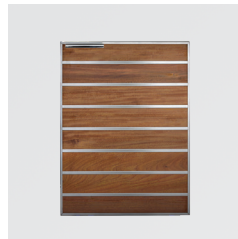

20" MADERA VERTICAL ACCESS DOOR
SSMDV-20