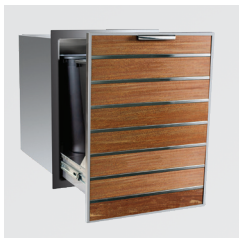

MADERA ACCESS DOORS

30" MADERA DOUBLE ACCESS DOOR
SSMDD-30

20" MADERA VERTICAL ACCESS DOOR
SSMDV-20

MADERA COMBOS

30" MADERA DRY STORAGE 2-DRAWER & ACCESS DOOR COMBO
SSMDP-30AC

MADERA DRAWERS

20" MADERA DOUBLE TRASH / RECYCLING 2-BIN PULLOUT DRAWER
SSMTD2-20