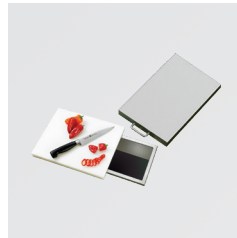

CUTTING BOARD & TRASH CHUTE

14" TRASH CHUTE & CUTTING BOARD WITH LID
SSTC-14