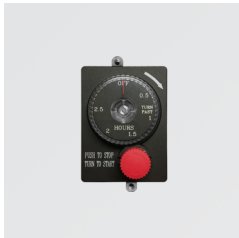

ROTISSERIE KITS

SUMMERSET ROTISSERIE KITS
ROTKIT

SMOKER TRAYS

SMOKER TRAYS
SSMK-SIZ / SSMK-TRL

GAS TIMER / MOUNTING PLATES

GAS TIMER WITH EMERGENCY SHUTOFF / MOUNTING PLATE
ESTOP1-0H / ESTOP2-SH

GAS TIMER WITH LOCKING CABINET
ESTOP-LC-KIT / ESTOP-RM-KIT
From Super Surface Mount Available