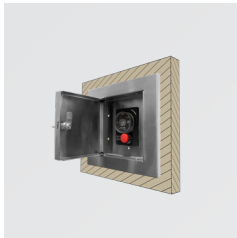

ROTISSERIE KITS

SUMMERSET ROTISSERIE KITS
ROTKIT

SMOKER TRAYS

SMOKER TRAYS
SSMK-SIZ / SSMK-TRL

GAS TIMER / MOUNTING PLATES

GAS TIMER WITH EMERGENCY SHUTOFF / MOUNTING PLATE
ESTOP1-0H / ESTOP2-SH

GAS TIMER WITH LOCKING CABINET
ESTOP-LC-KIT / ESTOP-RM-KIT
From Super Surface Mount Available