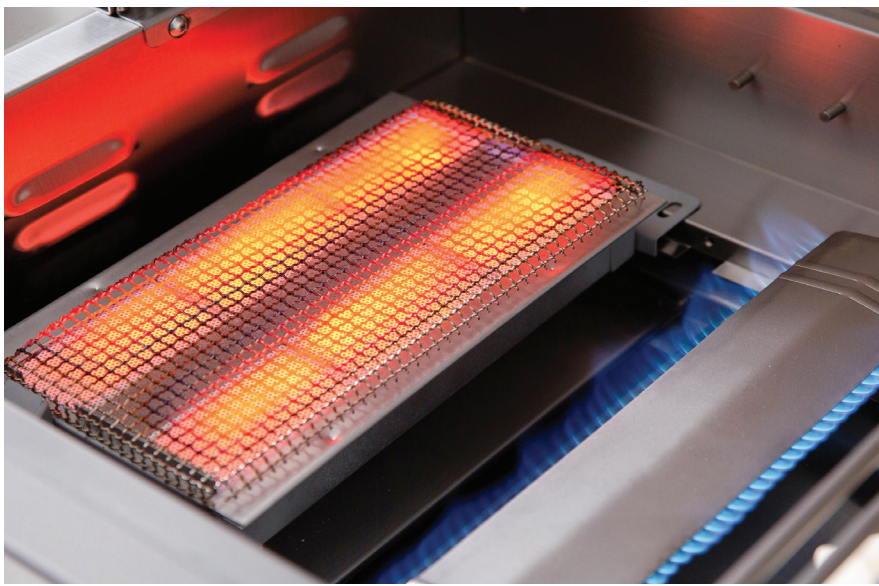

GRILL AND ISLAND ACCESSORIES

GRILL & SIDE BURNER LINERS

SIZZLER/ SIZZLER PRO SIDE BURNER BRACKET

SEAR BURNERS

ROTISSERIE KITS

SMOKER TRAYS

GAS TIMER / MOUNTING PLATES

CUTTING BOARD & TRASH CHUTE

SUMMERSET GRIDDLE

VENT HOODS