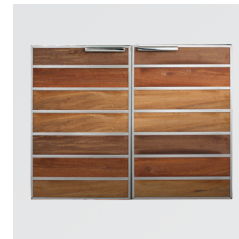

MADERA ACCESS DOORS

30" MADERA DOUBLE ACCESS DOOR
SSMDD-30

20" MADERA VERTICAL ACCESS DOOR
SSMDV-20

MADERA COMBOS

30" MADERA DRY STORAGE 2-DRAWER & ACCESS DOOR COMBO
SSMDP-30AC

MADERA DRAWERS

20" MADERA DOUBLE TRASH / RECYCLING 2-BIN PULLOUT DRAWER
SSMTD2-20