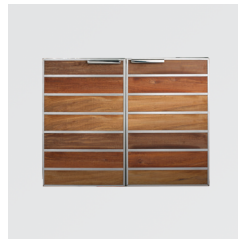

SSWD-36

MADERA REAL WOOD COMPONENTS

MADERA DRY STORAGE

20" MADERA FULL HEIGHT VERTICAL DRY STORAGE PANTRY
SSMP-20V

30" MADERA HORIZONTAL DRY STORAGE PANTRY
SSMP-30DC

40" MADERA FULL HEIGHT VERTICAL DRY STORAGE PANTRY
SSMP-40V