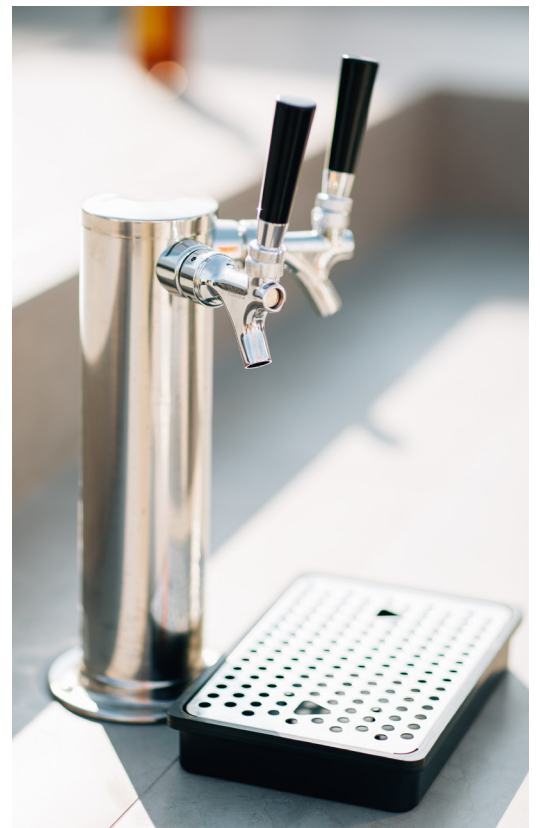

REFRIGERATION

ICE CHESTS

SINKS AND BAR PREP