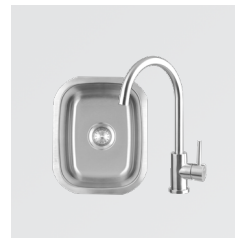

15" OUTDOOR RATED DUAL ZONE WINE COOLER
SSRFR-15WD
Available in Single Zone

ICE CHESTS

17" 1.7C DROP-IN COOLER (20LB ICE CAPACITY)
SSIC-17

28" 2.7C DROP-IN COOLER (40LB ICE CAPACITY)
SSIC-28

15" DROP-IN SINK & HOT/COLD FAUCET
SSNK-15D

19" UNDERMOUNT SINK & 360° HOT/COLD FAUCET
SSNK-19U

30" LIGHTED BEVERAGE & PREP STATION
SSBC-30L

SINKS AND BAR PREP

OUTDOOR KITCHEN COMPONENTS

STORAGE DRAWERS

20" VENTED LIQUID PROPANE TANK OR TRASH DRAWER
SSDR1-20LP / SSTD1-20