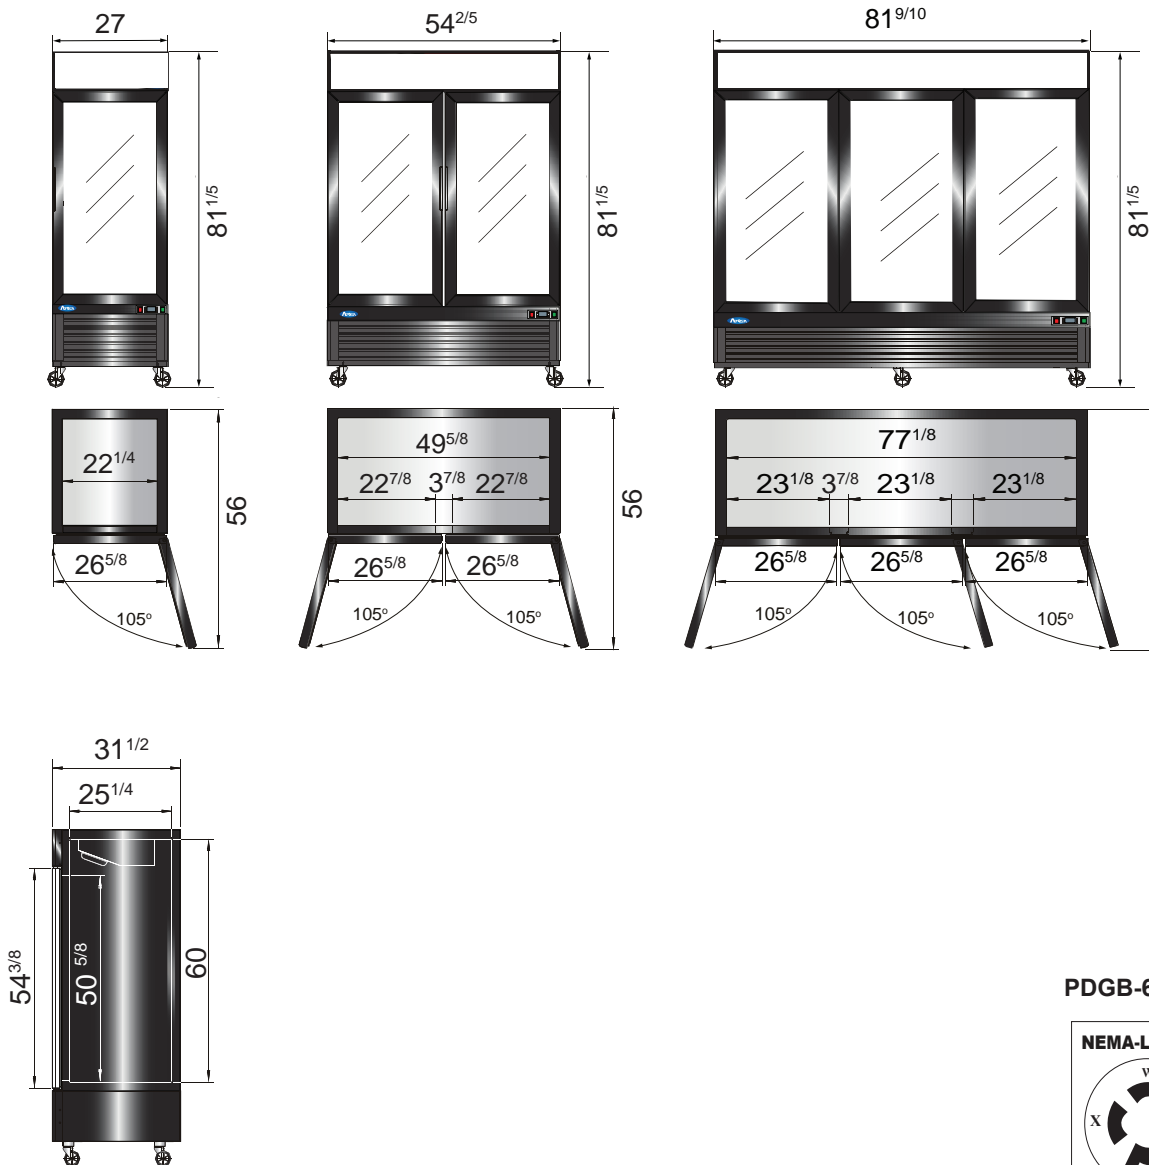

LINE DRAWINGS