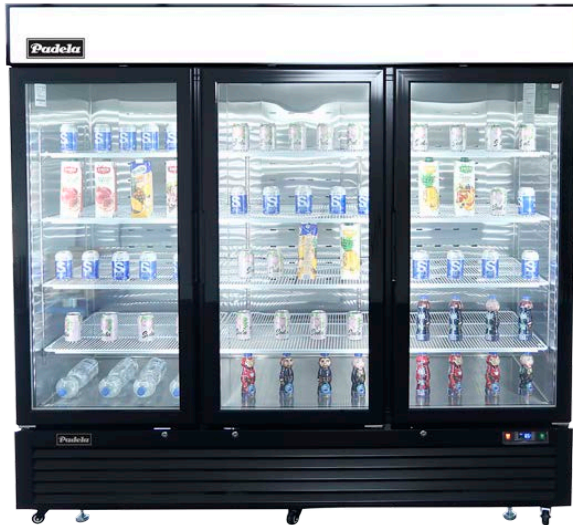

MODELS: PDGB-19F-HC
PDGB-44F-ES
PDGB-69F-HC

FEATURES:

- Black steel exterior with stainless steel interior
- Lighted header panel
- LED interior lighting standard
- Dixell electronic controller
- Four(4) shelves standard per section
- Double pane glass door(s)
- Self-closing door(s) with automatic stay open feature
- Recessed door handle
- Door lock(s) standard
- Magnetic door gasket
- Self-contained bottom mount refrigeration system with environmentally friendly R290 refrigerant
- Pre-installed casters
- Pre-installed shelves