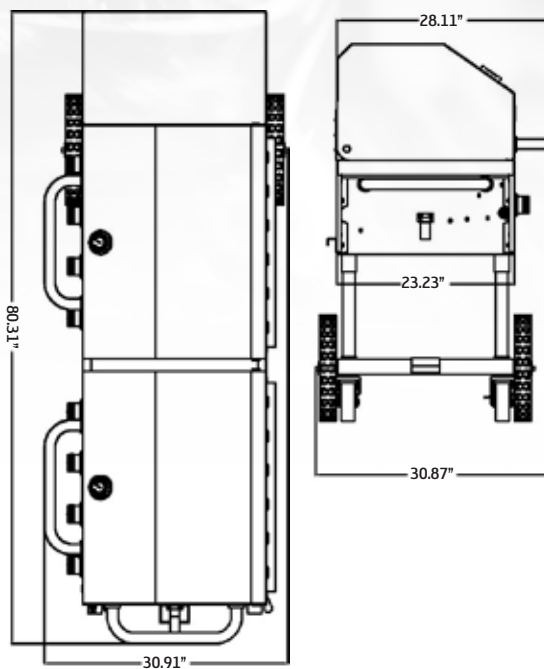

RCBBQ-100

RCBBQ-200

STANDARD FEATURES

- SAE 304 Stainless Steel body, hood, base & legs.
- Four (RCBBQ-100) or eight burner (RCBBQ-200) model. 16 gauge stainless steel radiants.
- Easy to clean 6mm cooking grids.
- Side shelf for convenience.
- Two stage regulator and hose on all models.
- Drip pan and rack carriage assembly are easily removed for cleaning.
- Two 14" wheels for easy mobility.
- Two lockable casters for secure positioning.
- The RCBBQ is shipped from the factory, ready for LP installation.
- ETL approved & listed.

TECHNICAL DRAWINGS

SPECIFICATIONS

MODEL NUMBER	EXTERNAL DIMENSIONS (W/HANDLE) (WxDxH)	COOKING AREA (WxDxH)	NUMBER OF BURNERS	TOTAL BTU	NET WEIGHT	SHIPPING WEIGHT
RCBBQ-100	49.21" X 30.91" X 49.61" (1250 X 785 X 1260 MM)	27.8" X 21.3" (705 X 540 MM)	4 STAINLESS STEEL TUBE BURNERS	60,000	193.5 LBS	216 LBS
RCBBQ-200	80.31" X 30.91" X 49.61" (2040 X 785 X 1260 MM)	(2 X) 27.8" X 21.3" (705 X 540 MM)	8 STAINLESS STEEL TUBE BURNERS	120,000	338 LBS	368 LBS