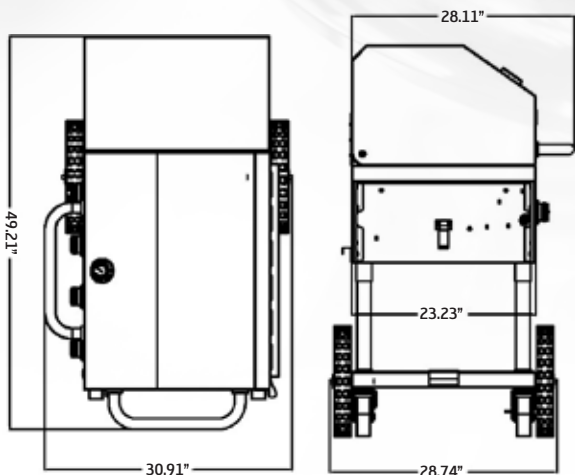

RCBBQ-100

RCBBQ-200

STANDARD FEATURES

- SAE 304 Stainless Steel body, hood, base & legs.
- Four (RCBBQ-100) or eight burner (RCBBQ-200) model. 16 gauge stainless steel radiants.
- Easy to clean 6mm cooking grids.
- Side shelf for convenience.
- Two stage regulator and hose on all models.
- Drip pan and rack carriage assembly are easily removed for cleaning.
- Two 14" wheels for easy mobility.
- Two lockable casters for secure positioning.
- The RCBBQ is shipped from the factory, ready for LP installation.
- ETL approved & listed.

TECHNICAL DRAWINGS

SPECIFICATIONS

MODEL NUMBER	EXTERNAL DIMENSIONS (W/HANDLE) (WxDxH)	COOKING AREA (WxDxH)	NUMBER OF BURNERS	TOTAL BTU	NET WEIGHT	SHIPPING WEIGHT
RCBBQ-100	49.21" X 30.91" X 49.61" (1250 X 785 X 1260 MM)	27.8" X 21.3" (705 X 540 MM)	4 STAINLESS STEEL TUBE BURNERS	60,000	193.5 LBS	216 LBS
RCBBQ-200	80.31" X 30.91" X 49.61" (2040 X 785 X 1260 MM)	(2 X) 27.8" X 21.3" (705 X 540 MM)	8 STAINLESS STEEL TUBE BURNERS	120,000	338 LBS	368 LBS