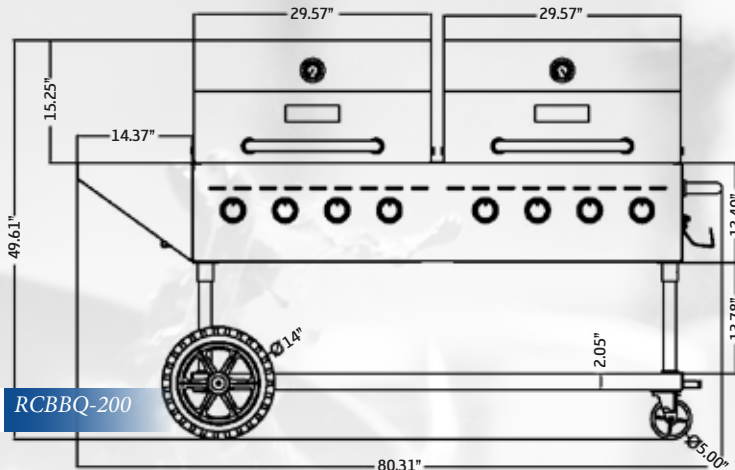

RCBBQ-100

RCBBQ-200

STANDARD FEATURES

- SAE 304 Stainless Steel body, hood, base & legs.
- Four (RCBBQ-100) or eight burner (RCBBQ-200) model. 16 gauge stainless steel radiants.
- Easy to clean 6mm cooking grids.
- Side shelf for convenience.
- Two stage regulator and hose on all models.
- Drip pan and rack carriage assembly are easily removed for cleaning.
- Two 14" wheels for easy mobility.
- Two lockable casters for secure positioning.
- The RCBBQ is shipped from the factory, ready for LP installation.
- ETL approved & listed.

TECHNICAL DRAWINGS

SPECIFICATIONS

MODEL NUMBER	EXTERNAL DIMENSIONS (W/HANDLE) (WxDxH)	COOKING AREA (WxDxH)	NUMBER OF BURNERS	TOTAL BTU	NET WEIGHT	SHIPPING WEIGHT
RCBBQ-100	49.21" X 30.91" X 49.61" (1250 X 785 X 1260 MM)	27.8" X 21.3" (705 X 540 MM)	4 STAINLESS STEEL TUBE BURNERS	60,000	193.5 LBS	216 LBS
RCBBQ-200	80.31" X 30.91" X 49.61" (2040 X 785 X 1260 MM)	(2 X) 27.8" X 21.3" (705 X 540 MM)	8 STAINLESS STEEL TUBE BURNERS	120,000	338 LBS	368 LBS

Intertek

Warranty: 12 months parts & labor.

Gas Connection: Q.C.C.1 Type 1 connector and hose supplied with unit(2 with the RCBBQ-200. **Gas pressure:** 10" W.C. - Propane

Combustible Clearances: For use in non-combustible locations | Non-combustible Clearances: 0 inches sides, 0 inches rear