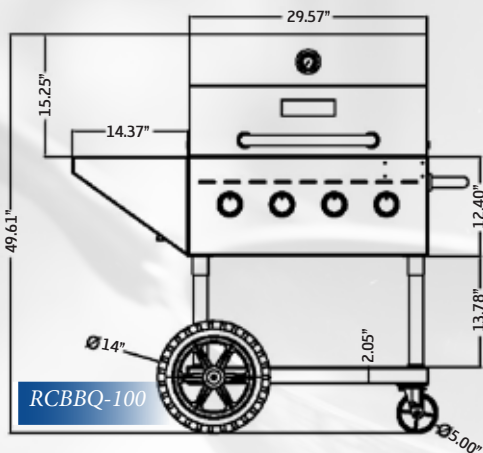

RCBBQ-100

RCBBQ-200

STANDARD FEATURES

- SAE 304 Stainless Steel body, hood, base & legs.
- Four (RCBBQ-100) or eight burner (RCBBQ-200) model. 16 gauge stainless steel radiants.
- Easy to clean 6mm cooking grids.
- Side shelf for convenience.
- Two stage regulator and hose on all models.
- Drip pan and rack carriage assembly are easily removed for cleaning.
- Two 14" wheels for easy mobility.
- Two lockable casters for secure positioning.
- The RCBBQ is shipped from the factory, ready for LP installation.
- ETL approved & listed.

TECHNICAL DRAWINGS

SPECIFICATIONS

MODEL NUMBER	EXTERNAL DIMENSIONS (W/HANDLE) (WxDxH)	COOKING AREA (WxDxH)	NUMBER OF BURNERS	TOTAL BTU	NET WEIGHT	SHIPPING WEIGHT
RCBBQ-100	49.21" X 30.91" X 49.61" (1250 X 785 X 1260 MM)	27.8" X 21.3" (705 X 540 MM)	4 STAINLESS STEEL TUBE BURNERS	60,000	193.5 LBS	216 LBS
RCBBQ-200	80.31" X 30.91" X 49.61" (2040 X 785 X 1260 MM)	(2 X) 27.8" X 21.3" (705 X 540 MM)	8 STAINLESS STEEL TUBE BURNERS	120,000	338 LBS	368 LBS

Intertek

Warranty: 12 months parts & labor.

Gas Connection: Q.C.C.1 Type 1 connector and hose supplied with unit(2 with the RCBBQ-200. **Gas pressure:** 10" W.C. - Propane

Combustible Clearances: For use in non-combustible locations | Non-combustible Clearances: 0 inches sides, 0 inches rear