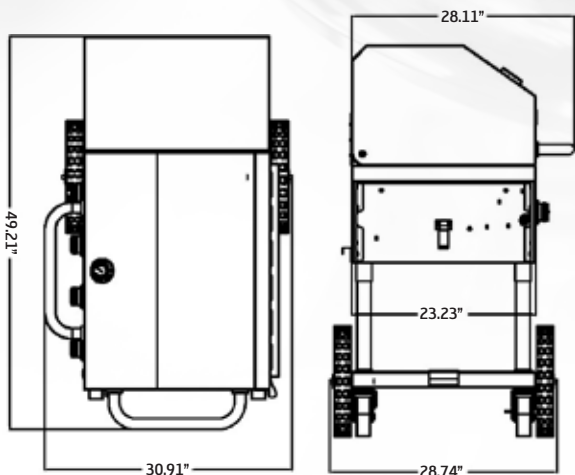

RCBBQ-100

RCBBQ-200

STANDARD FEATURES

- SAE 304 Stainless Steel body, hood, base & legs.
- Four (RCBBQ-100) or eight burner (RCBBQ-200) model. 16 gauge stainless steel radiants.
- Easy to clean 6mm cooking grids.
- Side shelf for convenience.
- Two stage regulator and hose on all models.
- Drip pan and rack carriage assembly are easily removed for cleaning.
- Two 14" wheels for easy mobility.
- Two lockable casters for secure positioning.
- The RCBBQ is shipped from the factory, ready for LP installation.
- ETL approved & listed.

TECHNICAL DRAWINGS

RCBBQ-100

RCBBQ-200

SPECIFICATIONS

MODEL NUMBER	EXTERNAL DIMENSIONS (W/HANDLE) (WxDxH)	COOKING AREA (WxDxH)	NUMBER OF BURNERS	TOTAL BTU	NET WEIGHT	SHIPPING WEIGHT
RCBBQ-100	49.21" X 30.91" X 49.61" (1250 X 785 X 1260 MM)	27.8" X 21.3" (705 X 540 MM)	4 STAINLESS STEEL TUBE BURNERS	60,000	193.5 LBS	216 LBS
RCBBQ-200	80.31" X 30.91" X 49.61" (2040 X 785 X 1260 MM)	(2 X) 27.8" X 21.3" (705 X 540 MM)	8 STAINLESS STEEL TUBE BURNERS	120,000	338 LBS	368 LBS