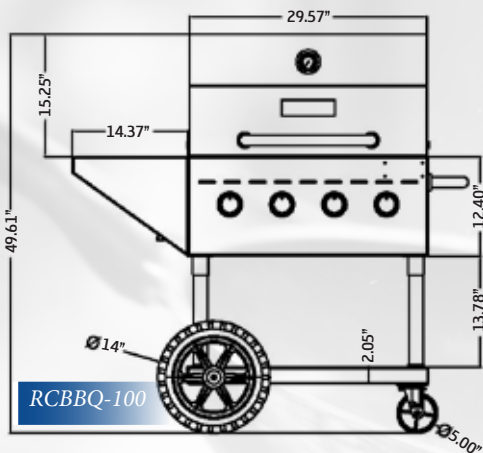

RCBBQ-100

RCBBQ-200

STANDARD FEATURES

- SAE 304 Stainless Steel body, hood, base & legs.
- Four (RCBBQ-100) or eight burner (RCBBQ-200) model. 16 gauge stainless steel radiants.
- Easy to clean 6mm cooking grids.
- Side shelf for convenience.
- Two stage regulator and hose on all models.
- Drip pan and rack carriage assembly are easily removed for cleaning.
- Two 14" wheels for easy mobility.
- Two lockable casters for secure positioning.
- The RCBBQ is shipped from the factory, ready for LP installation.
- ETL approved & listed.

TECHNICAL DRAWINGS

RCBBQ-100

RCBBQ-200

SPECIFICATIONS

MODEL NUMBER	EXTERNAL DIMENSIONS (W/HANDLE) (WxDxH)	COOKING AREA (WxDxH)	NUMBER OF BURNERS	TOTAL BTU	NET WEIGHT	SHIPPING WEIGHT
RCBBQ-100	49.21" X 30.91" X 49.61" (1250 X 785 X 1260 MM)	27.8" X 21.3" (705 X 540 MM)	4 STAINLESS STEEL TUBE BURNERS	60,000	193.5 LBS	216 LBS
RCBBQ-200	80.31" X 30.91" X 49.61" (2040 X 785 X 1260 MM)	(2 X) 27.8" X 21.3" (705 X 540 MM)	8 STAINLESS STEEL TUBE BURNERS	120,000	338 LBS	368 LBS

Intertek

Warranty: 12 months parts & labor.

Gas Connection: Q.C.C.1 Type 1 connector and hose supplied with unit (2 with the RCBBQ-200). **Gas pressure:** 10" W.C. - Propane

Combustible Clearances: For use in non-combustible locations | Non-combustible Clearances: 0 inches sides, 0 inches rear