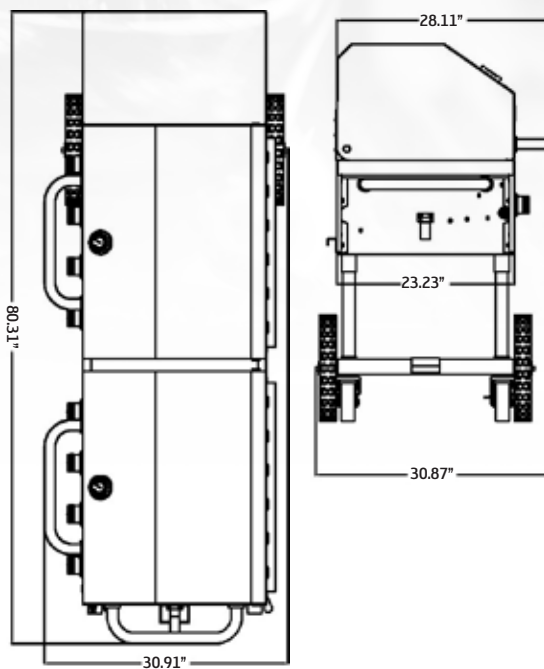

RCBBQ-100

RCBBQ-200

STANDARD FEATURES

- SAE 304 Stainless Steel body, hood, base & legs.
- Four (RCBBQ-100) or eight burner (RCBBQ-200) model. 16 gauge stainless steel radiants.
- Easy to clean 6mm cooking grids.
- Side shelf for convenience.
- Two stage regulator and hose on all models.
- Drip pan and rack carriage assembly are easily removed for cleaning.
- Two 14" wheels for easy mobility.
- Two lockable casters for secure positioning.
- The RCBBQ is shipped from the factory, ready for LP installation.
- ETL approved & listed.

TECHNICAL DRAWINGS

RCBBQ-100

RCBBQ-200

SPECIFICATIONS

MODEL NUMBER	EXTERNAL DIMENSIONS (W/HANDLE) (WxDxH)	COOKING AREA (WxDxH)	NUMBER OF BURNERS	TOTAL BTU	NET WEIGHT	SHIPPING WEIGHT
RCBBQ-100	49.21" X 30.91" X 49.61" (1250 X 785 X 1260 MM)	27.8" X 21.3" (705 X 540 MM)	4 STAINLESS STEEL TUBE BURNERS	60,000	193.5 LBS	216 LBS
RCBBQ-200	80.31" X 30.91" X 49.61" (2040 X 785 X 1260 MM)	(2 X) 27.8" X 21.3" (705 X 540 MM)	8 STAINLESS STEEL TUBE BURNERS	120,000	338 LBS	368 LBS