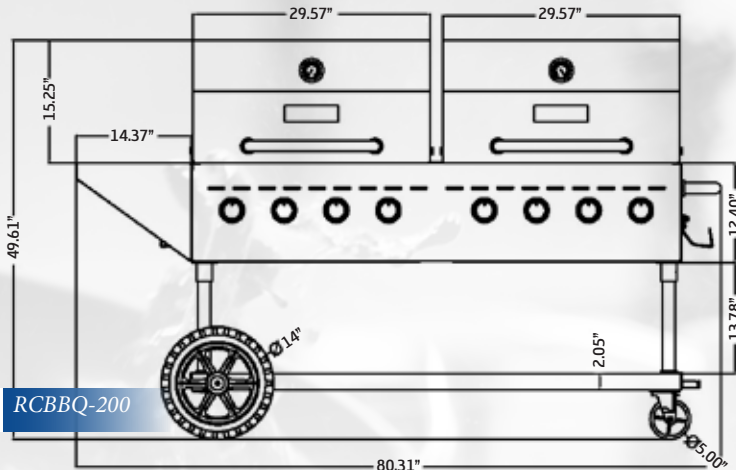

RCBBQ-100

RCBBQ-200

STANDARD FEATURES

- SAE 304 Stainless Steel body, hood, base & legs.
- Four (RCBBQ-100) or eight burner (RCBBQ-200) model. 16 gauge stainless steel radiants.
- Easy to clean 6mm cooking grids.
- Side shelf for convenience.
- Two stage regulator and hose on all models.
- Drip pan and rack carriage assembly are easily removed for cleaning.
- Two 14" wheels for easy mobility.
- Two lockable casters for secure positioning.
- The RCBBQ is shipped from the factory, ready for LP installation.
- ETL approved & listed.

TECHNICAL DRAWINGS

RCBBQ-100

RCBBQ-200

SPECIFICATIONS

MODEL NUMBER	EXTERNAL DIMENSIONS (W/HANDLE) (WxDxH)	COOKING AREA (WxDxH)	NUMBER OF BURNERS	TOTAL BTU	NET WEIGHT	SHIPPING WEIGHT
RCBBQ-100	49.21" X 30.91" X 49.61" (1250 X 785 X 1260 MM)	27.8" X 21.3" (705 X 540 MM)	4 STAINLESS STEEL TUBE BURNERS	60,000	193.5 LBS	216 LBS
RCBBQ-200	80.31" X 30.91" X 49.61" (2040 X 785 X 1260 MM)	(2 X) 27.8" X 21.3" (705 X 540 MM)	8 STAINLESS STEEL TUBE BURNERS	120,000	338 LBS	368 LBS

Intertek

Warranty: 12 months parts & labor.

Gas Connection: Q.C.C.1 Type 1 connector and hose supplied with unit (2 with the RCBBQ-200). **Gas pressure:** 10" W.C. - Propane

Combustible Clearances: For use in non-combustible locations | Non-combustible Clearances: 0 inches sides, 0 inches rear