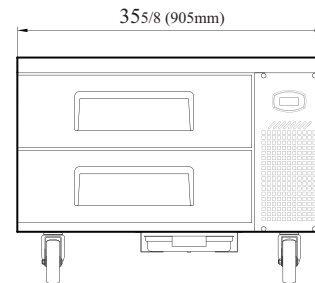

Chef Base Refrigerator

Chef Bases
Super Deluxe Series

Model : TCBE-36SDR-N6

ELECTRICAL DATA	
Voltage	115/60/1
Plug Type	NEMA 5-15P
Full Load Amperes	2.8
Compressor HP	1/5
Cord Length (ft.)	9
Refrigerant	R-600a
DIMENSIONAL DATA	
Ext. Length Overall (in.)	35⁵/₈ (905mm)
Ext. Depth Overall (in.)	32 (815mm)
Ext. Height Overall (in.)*	20¹/₄ (513mm)
# of Drawers	2
Net Capacity (cu. ft.)	4.98
Net Weight (lbs.)	163
Gross Weight (lbs.)	229

Design and specifications subject to change without notice.
Actual shipping weight may differ due to extra packing materials for product protection.
* Height does not include 5" for caster height.

■ **WARRANTY : 3 Year Parts and Labor Warranty
Additional 4 Year Warranty on Compressor**

■ STANDARD FEATURES

- Anti-corrosion coated evaporator
- Self-contained system
- 4" dia. swivel casters standard

■ OPTIONAL ACCESSORIES

- 6" stainless steel leg: 30221M0600

PLAN VIEW

(unit : inch)

* Each drawer accommodates up to 6" deep full size pans (drawer pans not included)

FRONT VIEW

Ver.20210105

NATURAL Refrigerant

■ Turbo Air : 800-627-0032 ■ GK : 800-500-3519
■ Warranty : 800-381-7770 ■ AC : 888-900-1002

REFRIGERATOR MANUFACTURER
Turbo air

GERMAN KNIFE

RADIANCE

REFRIGERATION SYSTEM
Turbo air

Texaking

Continued product development may necessitate specification changes without notice.