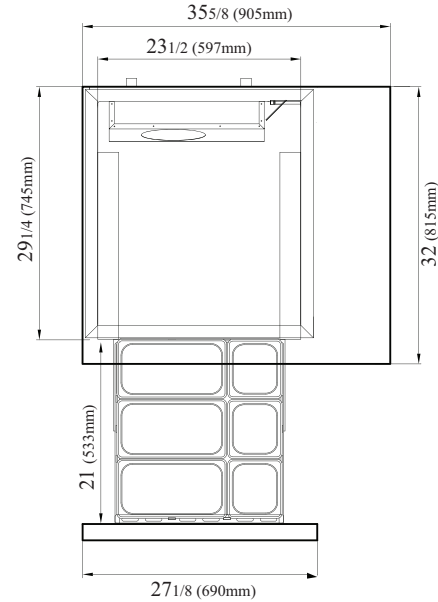

■ STANDARD FEATURES

- Anti-corrosion coated evaporator
- Self-contained system
- 4" dia. swivel casters standard

■ OPTIONAL ACCESSORIES

- 6" stainless steel leg: 30221M0600

PLAN VIEW

(unit : inch)

* Each drawer accommodates up to 6" deep full size pans (drawer pans not included)