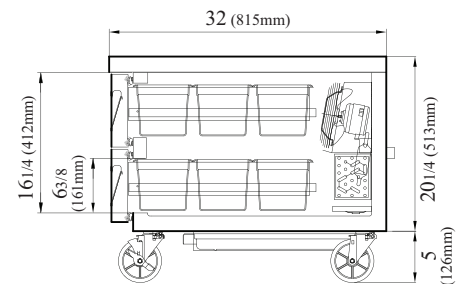

SIDE VIEW

Ver.20210105

NATURAL Refrigerant

■ Turbo Air : 800-627-0032 ■ GK : 800-500-3519
■ Warranty : 800-381-7770 ■ AC : 888-900-1002

REFRIGERATOR MANUFACTURER
Turbo air

GERMAN KNIFE

RADIANCE

REFRIGERATION SYSTEM
Turbo air

Texaking

Continued product development may necessitate specification changes without notice.