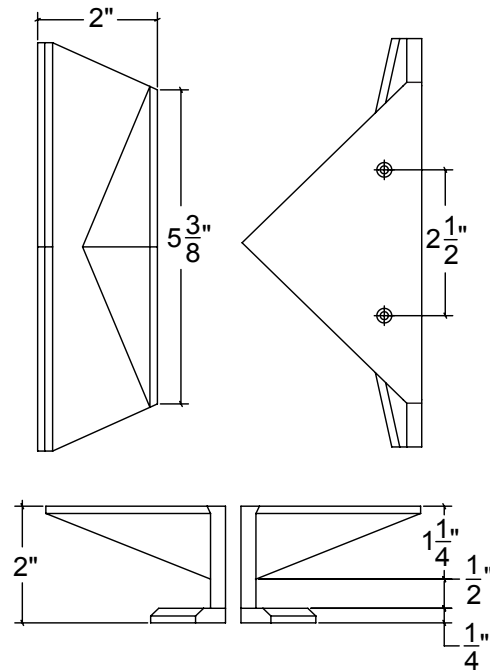

HAMILTON SINKLER

Stealth Pull (DP140Z) Door Pull

Finishes:

- Antique Brass (AB)
- Bright Antique Brass (BAB)
- Brushed Nickel (BN)
- Burnished Antique Brass (BRAB)
- Burnished Brass (BRB)
- Burnished Nickel (BRN)
- Dull Black (DB)
- Oil Rubbed Bronze (ORB)
- Pewter (PW)
- Polished Black Nickel (BLN)
- Polished Brass with Lacquer (PB)
- Polished Chrome (PC)
- Polished Nickel (PN)
- Satin Brass (SB)
- Unlacquer Brass (UB)

Base Material: Solid Brass

(Shown pair of pulls)

· Screw size: #8-32 x 1-1/4" Pan-Head

Tel: 212-760-3377
Fax: 212-760-3362

orders@hamiltonsinkler.com
www.hamiltonsinkler.com