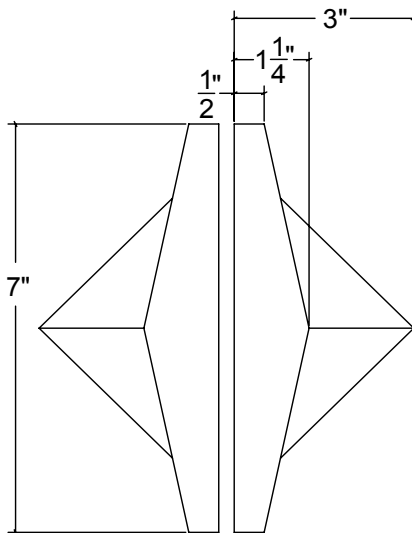

HAMILTON SINKLER

Stealth Pull (DP140Z) Door Pull

Finishes:

- Antique Brass (AB)
- Bright Antique Brass (BAB)
- Brushed Nickel (BN)
- Burnished Antique Brass (BRAB)
- Burnished Brass (BRB)
- Burnished Nickel (BRN)
- Dull Black (DB)
- Oil Rubbed Bronze (ORB)
- Pewter (PW)
- Polished Black Nickel (BLN)
- Polished Brass with Lacquer (PB)
- Polished Chrome (PC)
- Polished Nickel (PN)
- Satin Brass (SB)
- Unlacquer Brass (UB)

Base Material: Solid Brass

(Shown pair of pulls)

· Screw size: #8-32 x 1-1/4" Pan-Head

Tel: 212-760-3377
Fax: 212-760-3362

orders@hamiltonsinkler.com
www.hamiltonsinkler.com